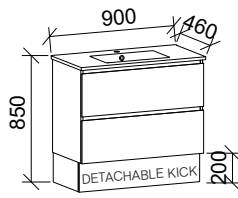

900mm

Wall Hung/Floorstanding with Alpha Ceramic Top

RRP $1140

COLOUR	SKU
White Ultra Matte Laminate	ELMP-V-900-C-APH-F-WUM
Silk Primavera Oak	ELMP-V-900-C-APH-F-SPO
Tassie Oak	ELMP-V-900-C-APH-F-TOA
Aged Walnut Absolutegrain	ELMP-V-900-C-APH-F-AWA