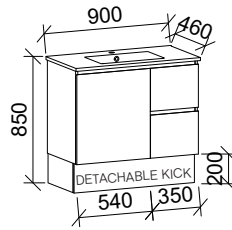

900mm

Wall Hung/Floorstanding with Alpha Ceramic Top

RRP $851

COLOUR	SKU
White Ultra Matte Laminate	ELM-V-900-C-APH-F-WUM
Silk Primavera Oak	ELM-V-900-C-APH-F-SPO
Tassie Oak	ELM-V-900-C-APH-F-TOA
Aged Walnut Absolutegrain	ELM-V-900-C-APH-F-AWA