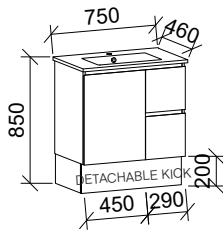

Elemental Harn Impaz soft-close drawer system with Blum soft-close hinges.

750mm

Wall Hung/Floorstanding with Alpha Ceramic Top

RRP $778

COLOUR	SKU
White Ultra Matte Laminate	ELM-V-750-C-APH-F-WUM
Silk Primavera Oak	ELM-V-750-C-APH-F-SPO
Tassie Oak	ELM-V-750-C-APH-F-TOA
Aged Walnut Absolutegrain	ELM-V-750-C-APH-F-AWA