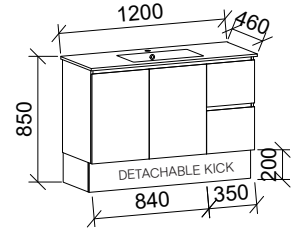

1200mm

Wall Hung/Floorstanding with Alpha Ceramic Top

RRP $1105

COLOUR	SKU
White Ultra Matte Laminate	ELM-V-1200-C-APH-F-WUM
Silk Primavera Oak	ELM-V-1200-C-APH-F-SPO
Tassie Oak	ELM-V-1200-C-APH-F-TOA
Aged Walnut Absolutegrain	ELM-V-1200-C-APH-F-AWA