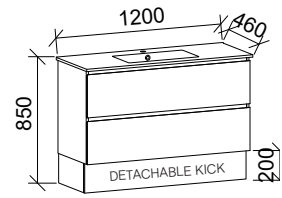

1200mm

Wall Hung/Floorstanding with Alpha Ceramic Top

RRP $1412

COLOUR	SKU
White Ultra Matte Laminate	ELMP-V-1200-C-APH-F-WUM
Silk Primavera Oak	ELMP-V-1200-C-APH-F-SPO
Tassie Oak	ELMP-V-1200-C-APH-F-TOA
Aged Walnut Absolutegrain	ELMP-V-1200-C-APH-F-AWA

NOTE: Detachable kick sent flatpacked, to be cammed together onsite for floorstanding applications. *Horizontal grain direction.