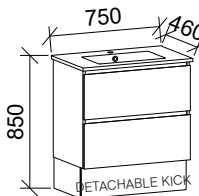

Elemental Plus Grass Nova Pro Scala full extension soft-close drawer system.

750 mm

Wall Hung/Floorstanding with Alpha Ceramic Top

RRP \$975

COLOUR	SKU
White Ultra Matte Laminate	ELMP-V-750-C-APH-F-WUM
Silk Primavera Oak	ELMP-V-750-C-APH-F-SPO
Tassie Oak	ELMP-V-750-C-APH-F-TOA
Aged Walnut Absolutegrain	ELMP-V-750-C-APH-F-AWA