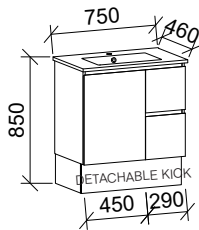

Elemental Harn Impaz soft-close drawer system with Blum soft-close hinges.

750 mm

Wall Hung/Floorstanding with Alpha Ceramic Top

RRP $778

COLOUR	SKU
White Ultra Matte Laminate	ELM-V-750-C-APH-F-WUM
Silk Primavera Oak	ELM-V-750-C-APH-F-SPO
Tassie Oak	ELM-V-750-C-APH-F-TOA
Aged Walnut Absolutegrain	ELM-V-750-C-APH-F-AWA