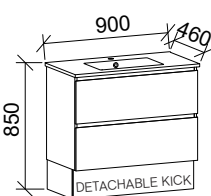

900 mm

Wall Hung/Floorstanding with Alpha Ceramic Top

RRP $1140

COLOUR	SKU
White Ultra Matte Laminate	ELMP-V-900-C-APH-F-WUM
Silk Primavera Oak	ELMP-V-900-C-APH-F-SPO
Tassie Oak	ELMP-V-900-C-APH-F-TOA
Aged Walnut Absolutegrain	ELMP-V-900-C-APH-F-AWA