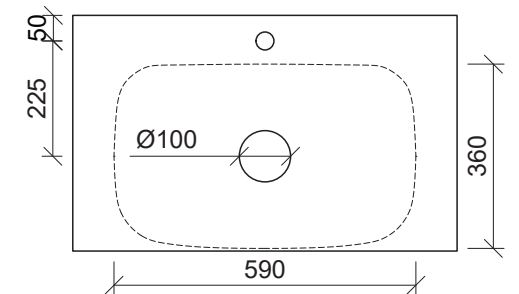

## Delilah

**WG** White Gloss  
DEL-BS-590-WG-S

Taphole Offset

Taphole Behind

### Cut Out Specifications

**Material:** Ceramic  
**Approx Capacity:** 13.1L  
**Cut Out Size:** 80mm  
**Waste Size:** 32mm without overflow

**Note:** Due to the manufacturing process, ceramic basins will vary from their nominal stated sizes. Use the dimensions provided as a guide only. Waste not included. Refer to brochure for pricing.