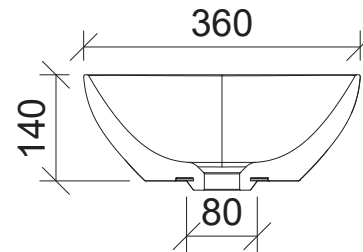

## Delilah

**WG** White Gloss  
DEL-BS-590-WG-S

Taphole Offset

Taphole Behind

### Cut Out Specifications

**Material:** Ceramic  
**Approx Capacity:** 13.1L  
**Cut Out Size:** 80mm  
**Waste Size:** 32mm without overflow

**Note:** Due to the manufacturing process, ceramic basins will vary from their nominal stated sizes. Use the dimensions provided as a guide only. Waste not included. Refer to brochure for pricing.