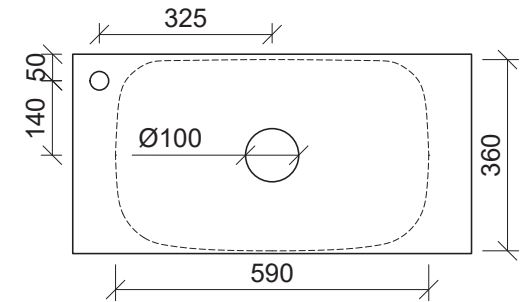

## Delilah

**WG** White Gloss  
DEL-BS-590-WG-S

Taphole Offset

Taphole Behind

### Cut Out Specifications

**Material:** Ceramic  
**Approx Capacity:** 13.1L  
**Cut Out Size:** 80mm  
**Waste Size:** 32mm without overflow

**Note:** Due to the manufacturing process, ceramic basins will vary from their nominal stated sizes. Use the dimensions provided as a guide only. Waste not included. Refer to brochure for pricing.