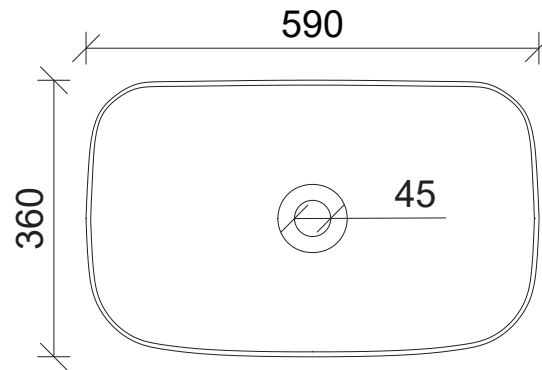

## Delilah

**WG** White Gloss  
DEL-BS-590-WG-S

Taphole Offset

Taphole Behind

### Cut Out Specifications

**Material:** Ceramic  
**Approx Capacity:** 13.1L  
**Cut Out Size:** 80mm  
**Waste Size:** 32mm without overflow

**Note:** Due to the manufacturing process, ceramic basins will vary from their nominal stated sizes. Use the dimensions provided as a guide only. Waste not included. Refer to brochure for pricing.