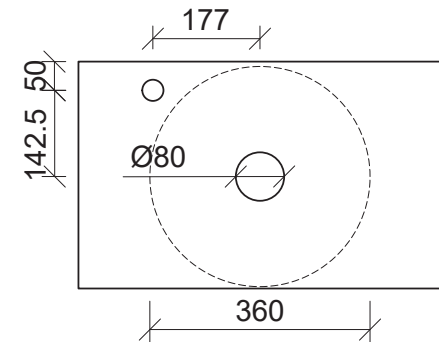

## Hazel

WG White Gloss  
HAZ-BS-360-WG-S

Taphole Offset

Taphole Behind

Above Counter

Drawings

Cut Out Specifications

**Material:** Ceramic  
**Approx Capacity:** 6.9L  
**Cut Out Size:** 80mm  
**Waste Size:** 32mm with overflow

**Note:** Due to the manufacturing process, ceramic basins will vary from their nominal stated sizes. Use the dimensions provided as a guide only. Waste not included. Refer to brochure for pricing.