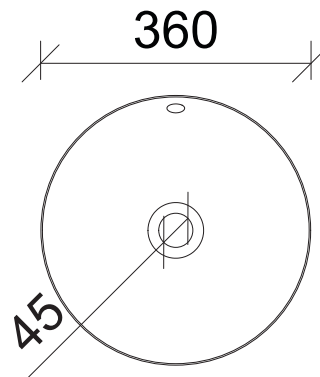

## Hazel

WG White Gloss  
HAZ-BS-360-WG-S

Taphole Offset

Taphole Behind

Above Counter

Drawings

Cut Out Specifications

**Material:** Ceramic  
**Approx Capacity:** 6.9L  
**Cut Out Size:** 80mm  
**Waste Size:** 32mm with overflow

**Note:** Due to the manufacturing process, ceramic basins will vary from their nominal stated sizes. Use the dimensions provided as a guide only. Waste not included. Refer to brochure for pricing.