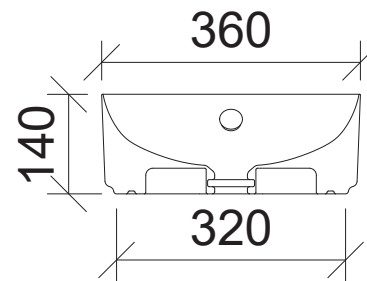

## Hazel

WG White Gloss  
HAZ-BS-360-WG-S

Taphole Offset

Taphole Behind

Above Counter

Drawings

Cut Out Specifications

**Material:** Ceramic  
**Approx Capacity:** 6.9L  
**Cut Out Size:** 80mm  
**Waste Size:** 32mm with overflow

**Note:** Due to the manufacturing process, ceramic basins will vary from their nominal stated sizes. Use the dimensions provided as a guide only. Waste not included. Refer to brochure for pricing.