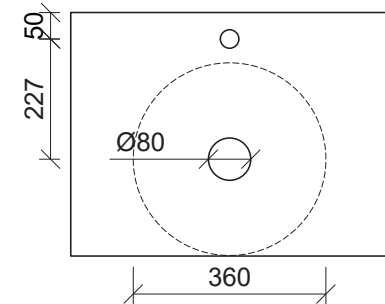

## Hazel

WG White Gloss  
HAZ-BS-360-WG-S

Taphole Offset

Taphole Behind

Above Counter

Drawings

Cut Out Specifications

**Material:** Ceramic  
**Approx Capacity:** 6.9L  
**Cut Out Size:** 80mm  
**Waste Size:** 32mm with overflow

**Note:** Due to the manufacturing process, ceramic basins will vary from their nominal stated sizes. Use the dimensions provided as a guide only. Waste not included. Refer to brochure for pricing.