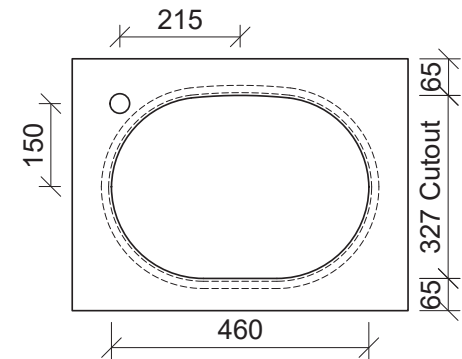

Giana Under Counter

WG White Gloss
GIAU-BS-490-WG-S

Taphole Offset

Taphole Behind

Under Counter

Drawings

Cut Out Specifications

Material: Ceramic
Approx Capacity: 9.5L
Cut Out Size: 460w x 327d
Waste Size: 32mm with overflow

Note: Due to the manufacturing process, ceramic basins will vary from their nominal stated sizes. Use the dimensions provided as a guide only. Waste not included. Refer to brochure for pricing.