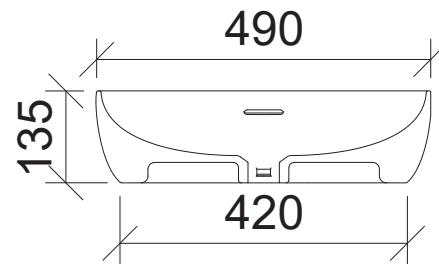

Giana Under Counter

WG White Gloss
GIAU-BS-490-WG-S

Taphole Offset

Taphole Behind

Under Counter

Drawings

Cut Out Specifications

Material: Ceramic
Approx Capacity: 9.5L
Cut Out Size: 460w x 327d
Waste Size: 32mm with overflow

Note: Due to the manufacturing process, ceramic basins will vary from their nominal stated sizes. Use the dimensions provided as a guide only. Waste not included. Refer to brochure for pricing.