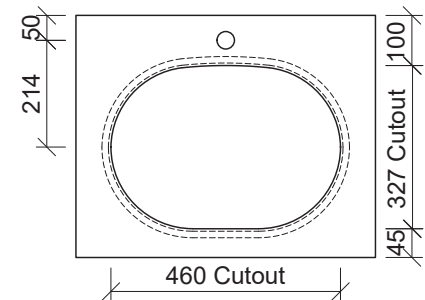

Giana Under Counter

WG White Gloss
GIAU-BS-490-WG-S

Taphole Offset

Taphole Behind

Under Counter

Drawings

Cut Out Specifications

Material: Ceramic
Approx Capacity: 9.5L
Cut Out Size: 460w x 327d
Waste Size: 32mm with overflow

Note: Due to the manufacturing process, ceramic basins will vary from their nominal stated sizes. Use the dimensions provided as a guide only. Waste not included. Refer to brochure for pricing.