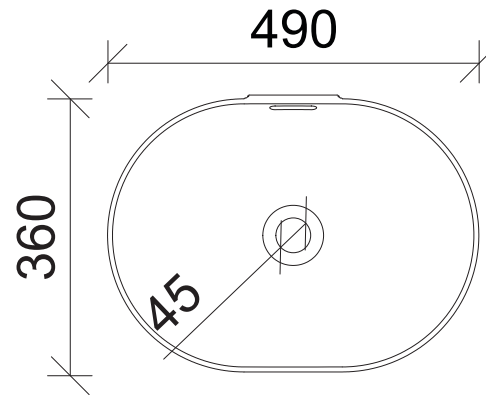

Giana Under Counter

WG White Gloss
GIAU-BS-490-WG-S

Taphole Offset

Taphole Behind

Under Counter

Drawings

Cut Out Specifications

Material: Ceramic
Approx Capacity: 9.5L
Cut Out Size: 460w x 327d
Waste Size: 32mm with overflow

Note: Due to the manufacturing process, ceramic basins will vary from their nominal stated sizes. Use the dimensions provided as a guide only. Waste not included. Refer to brochure for pricing.