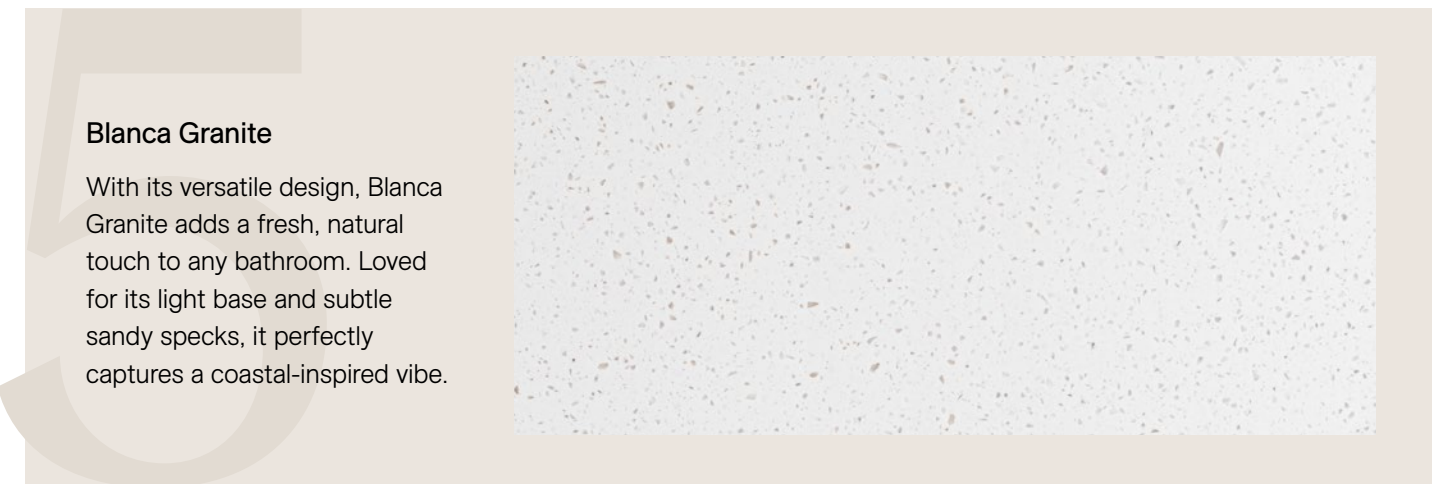

Blanca Granite

With its versatile design, Blanca Granite adds a fresh, natural touch to any bathroom. Loved for its light base and subtle sandy specks, it perfectly captures a coastal-inspired vibe.