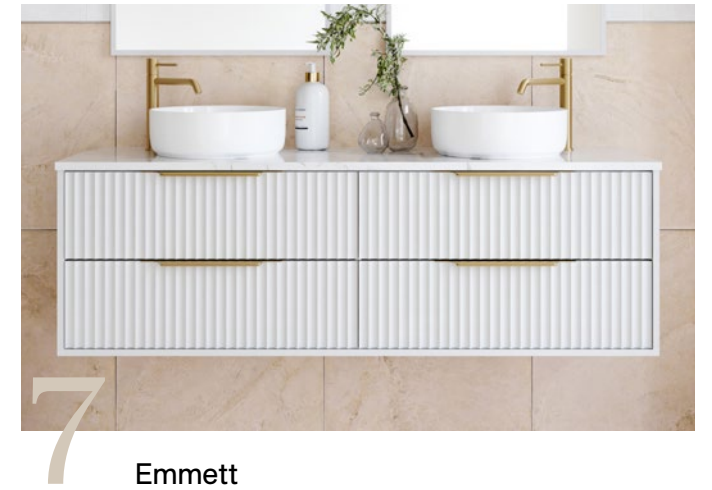

Vanities

A great vanity is the cornerstone of every exceptional bathroom. Explore cabinets that effortlessly combine style and functionality, designed to elevate any space.

Shaving Cabinets

Discover shaving cabinets that combine sleek design with functional storage, offering the perfect balance of style and practicality for any bathroom space.

1 Jazz Arch

2 Tennessee

Denver

The Denver is a popular choice, offering a variety of sizes and exposed side panels for a perfect wall-to-wall fit. Available in a range of cabinet finishes, it's easy to integrate into any style or space.

2 Oxford

3 Church

4 Halifax

Miami

The Miami mirror features a simple geometric shape that embraces clean lines and modern minimalism. Its subtle frame adds just the right touch of visual interest, enhancing a space without overwhelming it.

White Gloss | Paint

White Gloss is a customer top pick, known for its sleek, reflective surface that brightens any space. Easy to maintain and highly versatile, it complements both modern and timeless designs, offering a fresh, polished look.