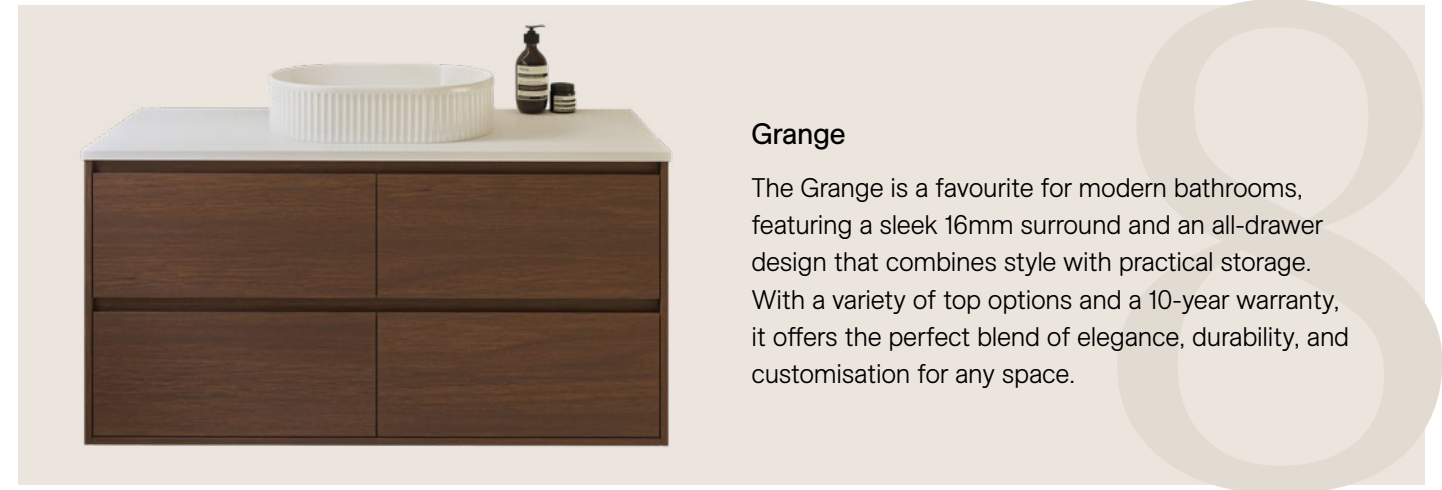

Vanities

A great vanity is the cornerstone of every exceptional bathroom. Explore cabinets that effortlessly combine style and functionality, designed to elevate any space.

Shaving Cabinets

Discover shaving cabinets that combine sleek design with functional storage, offering the perfect balance of style and practicality for any bathroom space.

1 Jazz Arch

2 Tennessee

Denver

The Denver is a popular choice, offering a variety of sizes and exposed side panels for a perfect wall-to-wall fit. Available in a range of cabinet finishes, it's easy to integrate into any style or space.