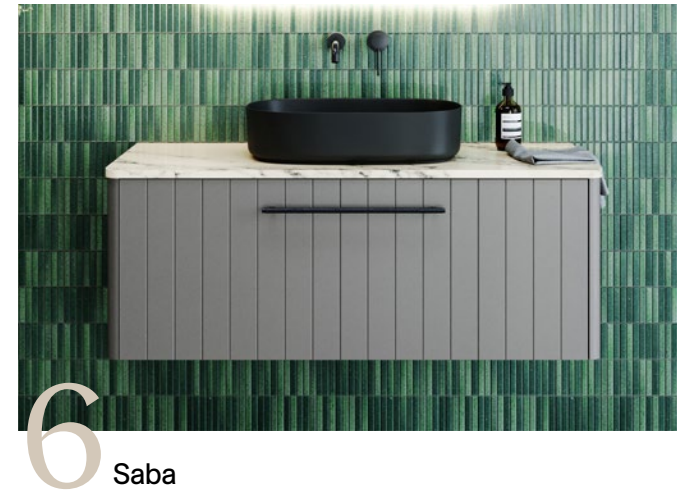

Vanities

A great vanity is the cornerstone of every exceptional bathroom. Explore cabinets that effortlessly combine style and functionality, designed to elevate any space.