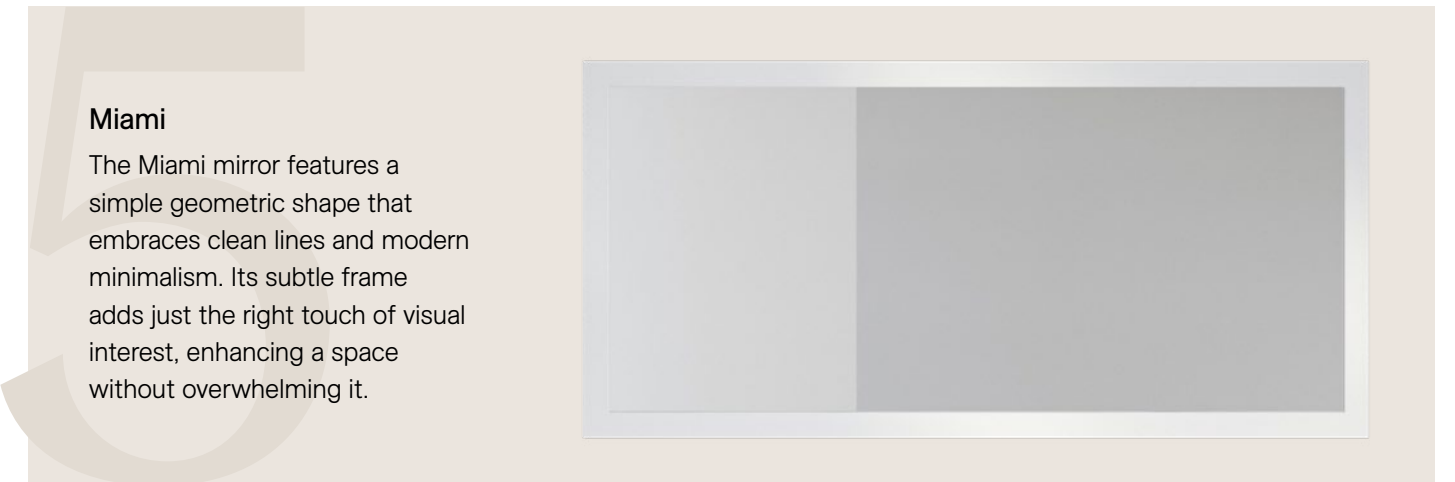

1 Jazz Arch

2 Tennessee

Denver

The Denver is a popular choice, offering a variety of sizes and exposed side panels for a perfect wall-to-wall fit. Available in a range of cabinet finishes, it's easy to integrate into any style or space.

4 Church

5 Sanremo

Mirrors

From playful curves to sleek minimalism, these mirrors bring depth and character to any space, serving as both functional essentials and striking design features.

Jazz Arch

Soft curves and inviting designs are transforming interiors, and the Jazz Arch mirror embodies this trend. Its graceful, rounded corners bring a touch of elegance, creating a tranquil and stylish space for everyday living.

2 Oxford

3 Church

4 Halifax

Miami

The Miami mirror features a simple geometric shape that embraces clean lines and modern minimalism. Its subtle frame adds just the right touch of visual interest, enhancing a space without overwhelming it.