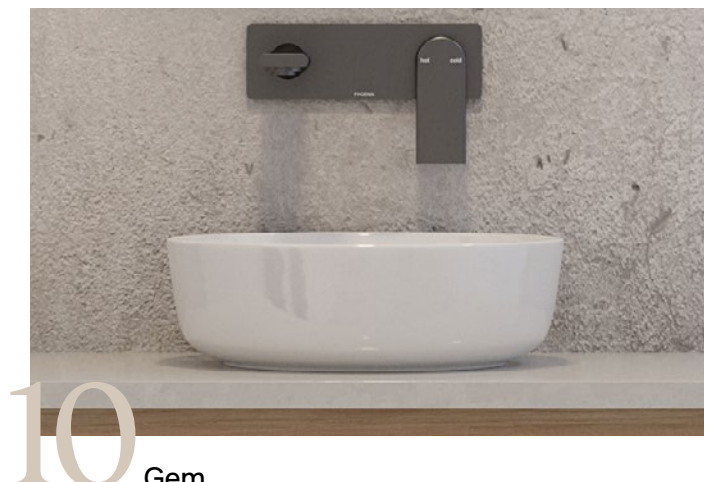

Handles

Current trends favour handle styles with clean lines and subtle designs, helping to improve both the functionality and visual appeal of a space.

Basins

Our customer-favourite basins feature elegant designs, from graceful above-counter models to subtle undermount styles. Their timeless appeal enhances any bathroom, combining beauty with practicality.

White Gloss | Paint

White Gloss is a customer top pick, known for its sleek, reflective surface that brightens any space. Easy to maintain and highly versatile, it complements both modern and timeless designs, offering a fresh, polished look.