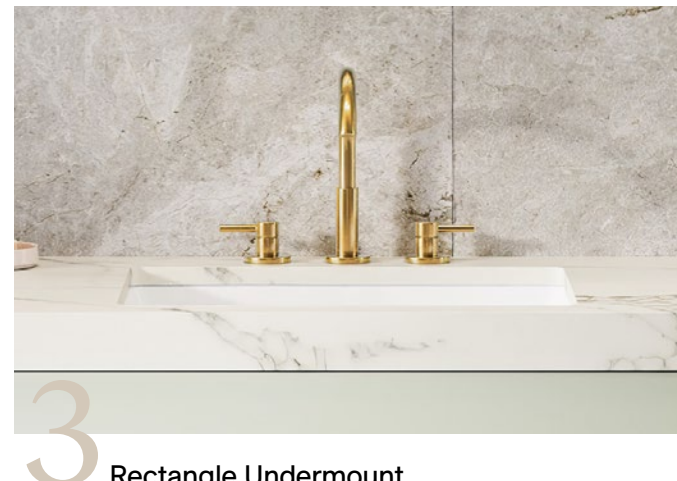

1 Jazz Arch

2 Tennessee

Denver

The Denver is a popular choice, offering a variety of sizes and exposed side panels for a perfect wall-to-wall fit. Available in a range of cabinet finishes, it's easy to integrate into any style or space.

Handles

Current trends favour handle styles with clean lines and subtle designs, helping to improve both the functionality and visual appeal of a space.

Basins

Our customer-favourite basins feature elegant designs, from graceful above-counter models to subtle undermount styles. Their timeless appeal enhances any bathroom, combining beauty with practicality.

White Gloss | Paint

White Gloss is a customer top pick, known for its sleek, reflective surface that brightens any space. Easy to maintain and highly versatile, it complements both modern and timeless designs, offering a fresh, polished look.