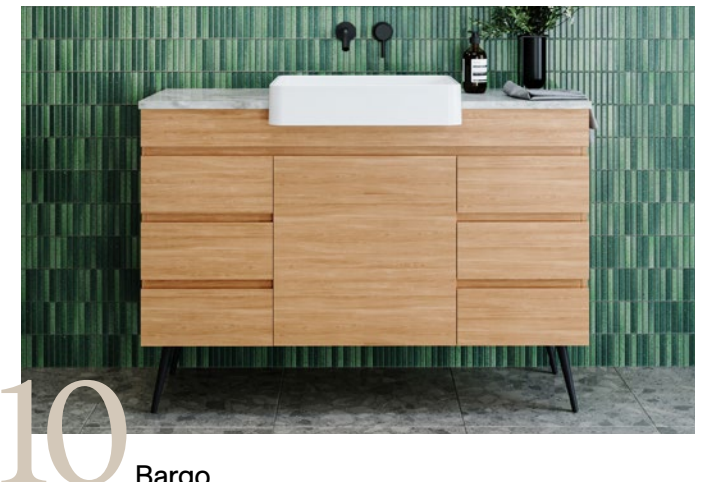

Vanities

A great vanity is the cornerstone of every exceptional bathroom. Explore cabinets that effortlessly combine style and functionality, designed to elevate any space.

Shaving Cabinets

Discover shaving cabinets that combine sleek design with functional storage, offering the perfect balance of style and practicality for any bathroom space.

1 Jazz Arch

2 Tennessee

Denver

The Denver is a popular choice, offering a variety of sizes and exposed side panels for a perfect wall-to-wall fit. Available in a range of cabinet finishes, it's easy to integrate into any style or space.

White Gloss | Paint

White Gloss is a customer top pick, known for its sleek, reflective surface that brightens any space. Easy to maintain and highly versatile, it complements both modern and timeless designs, offering a fresh, polished look.

4 Black Satin | Paint

5 Boston Oak | Woodgrain

Top Colours

Our selection of vanity top colours features timeless designs that suit a variety of styles. Versatile and refined, they help create a space that fits your needs and stands the test of time.