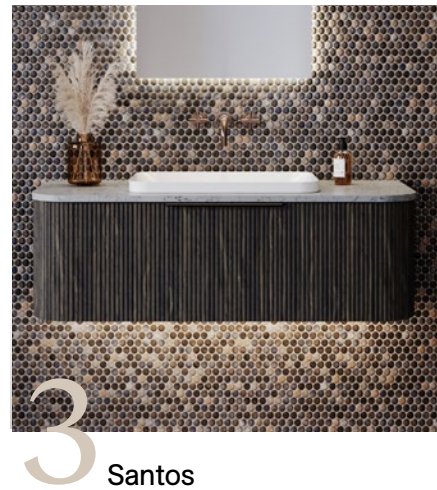

Vanities

A great vanity is the cornerstone of every exceptional bathroom. Explore cabinets that effortlessly combine style and functionality, designed to elevate any space.