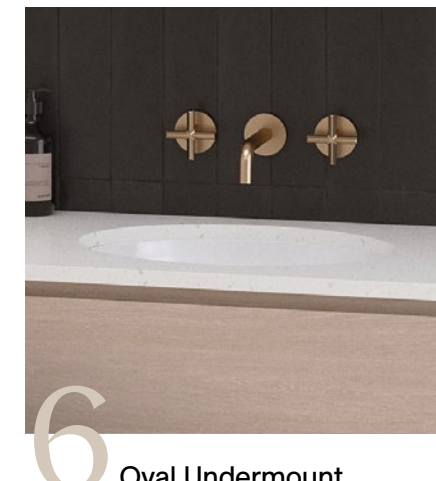

1 Jazz Arch

2 Tennessee

Denver

The Denver is a popular choice, offering a variety of sizes and exposed side panels for a perfect wall-to-wall fit. Available in a range of cabinet finishes, it's easy to integrate into any style or space.

Handles

Current trends favour handle styles with clean lines and subtle designs, helping to improve both the functionality and visual appeal of a space.

Basins

Our customer-favourite basins feature elegant designs, from graceful above-counter models to subtle undermount styles. Their timeless appeal enhances any bathroom, combining beauty with practicality.

Cabinet Colours

From our extensive range of finishes, the top five have secured their spot as favourites. Each timeless option complements a variety of styles and spaces.

1 White Satin | Paint

2 Prime Oak | Woodgrain

White Gloss | Paint

White Gloss is a customer top pick, known for its sleek, reflective surface that brightens any space. Easy to maintain and highly versatile, it complements both modern and timeless designs, offering a fresh, polished look.