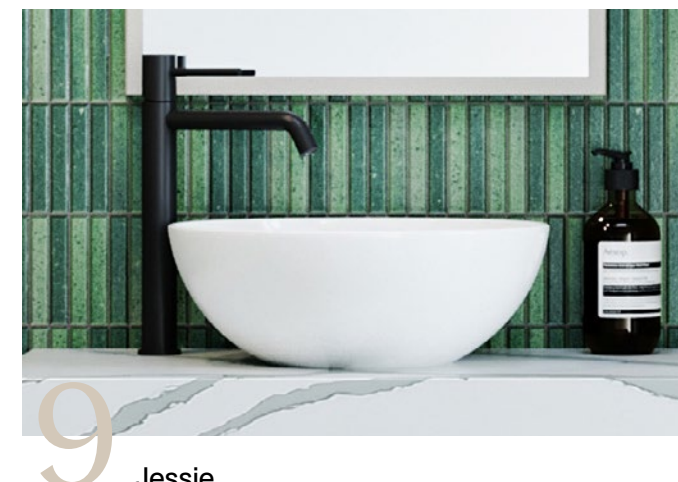

Handles

Current trends favour handle styles with clean lines and subtle designs, helping to improve both the functionality and visual appeal of a space.

Basins

Our customer-favourite basins feature elegant designs, from graceful above-counter models to subtle undermount styles. Their timeless appeal enhances any bathroom, combining beauty with practicality.

Cabinet Colours

From our extensive range of finishes, the top five have secured their spot as favourites. Each timeless option complements a variety of styles and spaces.

1 White Satin | Paint

2 Prime Oak | Woodgrain

White Gloss | Paint

White Gloss is a customer top pick, known for its sleek, reflective surface that brightens any space. Easy to maintain and highly versatile, it complements both modern and timeless designs, offering a fresh, polished look.