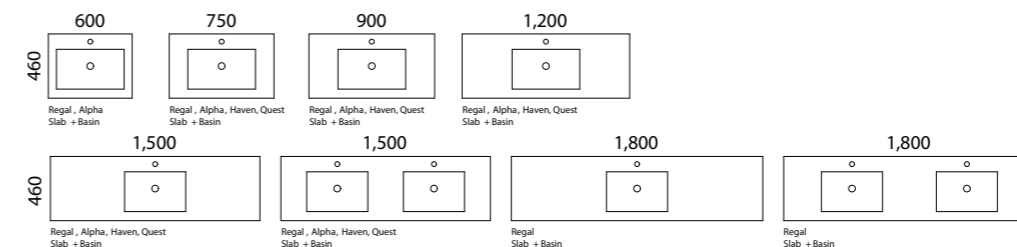

*Selected sizes. See page 182 for Vanity Top Collection. The Austin Plus Cambridge vanity cannot be resized or customised.

Baltimore

G GOLD INCLUSIONS

The Baltimore offers a sleek and practical storage solution for your bathroom essentials with full-extension drawers and an easy access open shelf that allows for versatile styling. Keep your bathroom organised and tidy with this functional yet stylish addition.

Available in wall hung and floor standing.

- Top options include:
 - 20mm integrated tops - Alpha*, Regal and Haven*
 - 20mm SilkSurface slab top with above counter basin/s
 - 60mm SilkSurface Freedom slab top with above counter basin/s