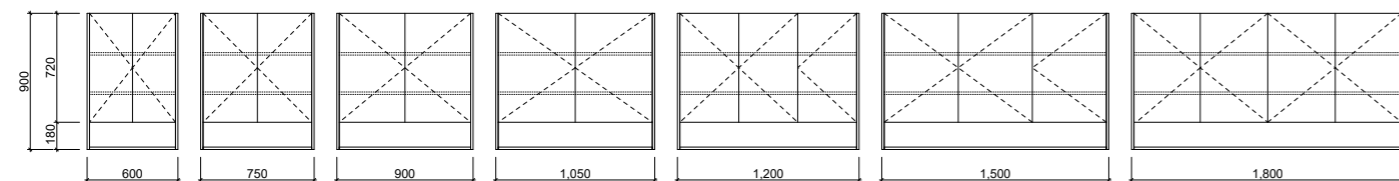

- Upgrade to Platinum option with Luxe Graphite interior and glass internal shelves to match Platinum vanities
- Semi or fully recessed option available as standard

01.

02.

03.

All cabinets 166mm deep.

[01.] Texas Shaving Cabinet 900mm | TEX-SC-900-D-G | \$1,100 Tassie Oak Cabinet **[02.] Texas Shaving Cabinet 1500mm** | TEX-SC-1500-3-G | \$1,416 Light Grey Satin Cabinet | Shown with Under Shaving Cabinet Lighting | LED-L-UNDERCAB-S-R | ADD \$413 **[03.] Texas Shaving Cabinet 750mm** | TEX-SC-750-D-G | \$1,006 White Satin Cabinet **Please refer to pricelist pages for all available options.**