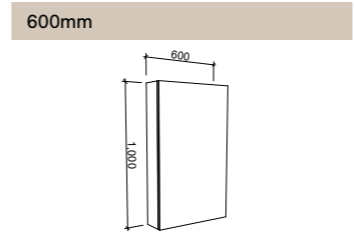

SKU	RRP
JZZ-SC-600-S-G	$974
JZZ-SC-600-S-P	$1,033