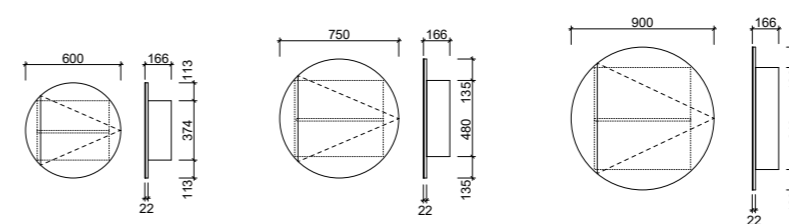

[01.] Havana Shaving Cabinet 900mm | HAV-SC-900-S-G | $1,093 Perugian Walnut Cabinet **[02.] Havana Shaving Cabinet 750mm** | HAV-SC-750-S-G | $996 White Satin Cabinet **[03.] Havana Platinum Shaving Cabinet 900mm** | HAV-SC-900-S-P | $1,164 White Satin Cabinet shown with door open **Please refer to pricelist pages for all available options.**