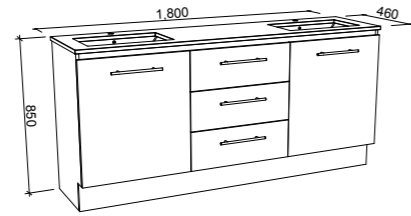

Floor Standing

CABINET WITH	SKU	RRP
20mm SilkSurface Top with White Gloss Above Counter Ceramic Basins	HOU-V-1800-D-SSA-F	$5,016
20mm SilkSurface Top with White Gloss Under Counter Ceramic Basins	HOU-V-1800-D-SSU-F	$5,016
No Top	HOU-VCO-1800-D-X-F	$2,965