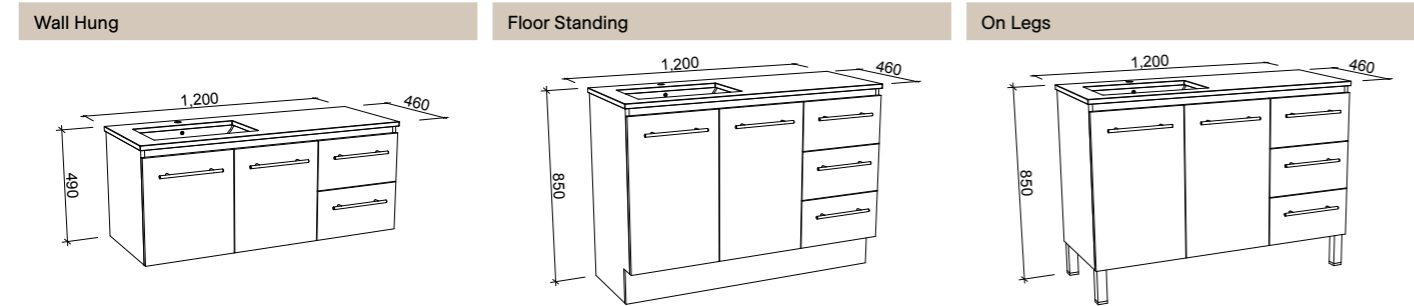

Houston

G GOLD INCLUSIONS

HOUSTON 1200mm

CABINET WITH	SKU	RRP	CABINET WITH	SKU	RRP	CABINET WITH	SKU	RRP
20mm SilkSurface Top with White Gloss Above Counter Ceramic Basin Left-hand Offset	HOU-V-1200-L-SSA-W	$2,975	20mm SilkSurface Top with White Gloss Above Counter Ceramic Basin Left-hand Offset	HOU-V-1200-L-SSA-F	$3,624	20mm SilkSurface Top with White Gloss Above Counter Ceramic Basin Left-hand Offset	HOU-V-1200-L-SSA-L	$3,785
20mm SilkSurface Top with White Gloss Under Counter Ceramic Basin Left-hand Offset	HOU-V-1200-L-SSU-W	$2,975	20mm SilkSurface Top with White Gloss Under Counter Ceramic Basin Left-hand Offset	HOU-V-1200-L-SSU-F	$3,624	20mm SilkSurface Top with White Gloss Under Counter Ceramic Basin Left-hand Offset	HOU-V-1200-L-SSU-L	$3,785
No Top Left Hand Offset	HOU-VCO-1200-L-X-W	$1,778	No Top Left Hand Offset	HOU-VCO-1200-L-X-F	$2,315	No Top Left Hand Offset	HOU-VCO-1200-L-X-L	$2,373

NOTE: Right-hand offset also available. Order by replacing **-L-** with **-R-** in the relevant SKU.

Houston

G GOLD INCLUSIONS