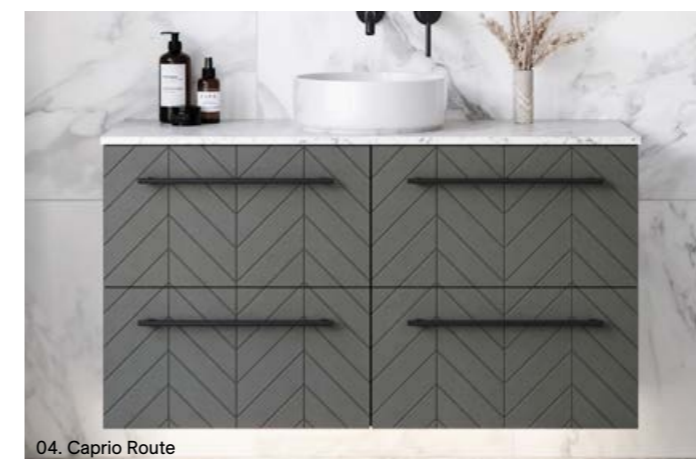

CAPRIO Order with Caprio Route | **DECO** Order with Deco Route | **FARMHOUSE** Order with Farmhouse Route | **REGENCY** Order with Regency Route | **RETRO** Order with Retro Route

[01.] Sutherland House Vanity 1500mm | SHC-V-1500-D-SSA-L | $5,555 Grey Beige Satin Cabinet with Blanca Granite SilkSurface Top and White Gloss Lorenzo Inset Ceramic Basins | Shown with Melody Mirror 1200mm | MEL-M-1200-800 | $1,127 **[02.] Sutherland House Vanity 900mm** | SHC-V-900-C-SSA-L | $3,513 Light Pistachio Satin Cabinet with Lapis Salt SilkSurface Top and White Matt Enchant Ceramic Basin | Shown with Basin Colour Upgrade | UPG-OPT-BASCOLOUR | ADD $152 **[03.] Sutherland House Vanity 1500mm** | SHC-V-1500-D-SSA-W | $5,454 Olive Satin Cabinet with White Crystal Boulder SilkSurface Top and White Gloss Rome Inset Ceramic Basins | Shown with Under Cabinet Vanity Lighting | LED-L-UNDERCAB-V | ADD $413 **[04.] Sutherland House Vanity 1200mm** | SHC-V-1200-C-SSA-W | $3,796 Steel Grey Satin Cabinet with Stratiss SilkSurface Top and White Gloss Allure Ceramic Basin | Shown with Under Cabinet Vanity Lighting | LED-L-UNDERCAB-V | ADD $413 **[05.] Sutherland House Vanity 1200mm** | SHC-V-1200-C-SSA-W | $3,796 Light Grey Satin Cabinet with White Crystal Boulder SilkSurface Top and White Gloss Corrida Inset Mineral Composite Basin | Shown with Mineral Composite Basin Upgrade | UPG-OPT-BASCOLOUR | ADD $152 **Please refer to pricelist pages for all available options.**