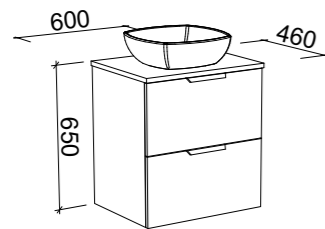

SUTHERLAND HOUSE 600mm

Wall Hung

CABINET WITH	SKU	RRP
20mm SilkSurface Top with White Gloss Above Counter Ceramic Basin	SHC-V-600-C-SSA-W	$2,957
20mm SilkSurface Top with White Gloss Under Counter Ceramic Basin	SHC-V-600-C-SSU-W	$2,957
No Top	SHC-VCO-600-C-X-W	$1,875

On Legs