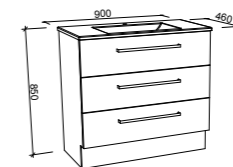

Floor Standing