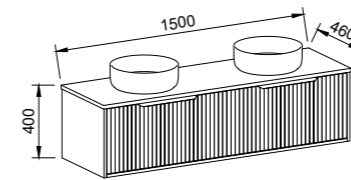

ELWOOD 1500mm DOUBLE BOWL

Wall Hung

CABINET WITH	SKU	RRP
20mm SilkSurface Top with White Gloss Under Counter Ceramic Basin	ELW-V-1500-D-SSA-W	$3,783
20mm SilkSurface Top with White Gloss Under Counter Ceramic Basin	ELW-V-1500-D-SSU-W	$3,941
No Top	ELW-VCO-1500-D-X-W	$1,829