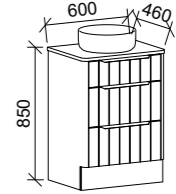

Huron

G GOLD INCLUSIONS

HURON 600mm

Wall Hung

CABINET WITH	SKU	RRP
20mm SilkSurface Top with White Gloss Above Counter Basin	HUR-V-600-C-SSA-W	\$1,812
No Top	HUR-VCO-600-C-X-W	\$982

Floor Standing

CABINET WITH	SKU	RRP
20mm SilkSurface Top with White Gloss Above Counter Basin	HUR-V-600-C-SSA-F	\$2,052
No Top	HUR-VCO-600-C-X-F	\$1,222