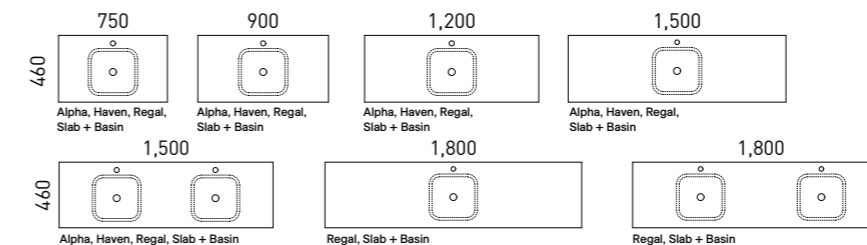

[01.] Chicago Vanity 1200mm | CHI-V-1200-C-SSA-W | $3,122 Black AbsoluteGrain Cabinet with Albastera SilkSurface Top and White Gloss Myrtle Ceramic Basin | Shown with Under Cabinet Lighting | LED-L-UNDERCAB-V | ADD $413 | Shown with Church Frame Mirror 630mm | CHUF-M-630-1030 | $1,266 | Shown with Mirror Lighting | LED-L-MIRROR | ADD $413 **[02.] Chicago Vanity 900mm** | CHI-V-900-C-APH-W | $2,108 Prime Oak Cabinet with Alpha Ceramic Top **[03.] Chicago Vanity 1500mm** | CHI-V-1500-C-HVN-W | $3,127 Elegant Oak Cabinet with Haven Matt Dolomite Top | Shown with Under Cabinet Lighting | LED-L-UNDERCAB-V | ADD $413 **[04.] Chicago Vanity 1200mm** | CHI-V-1200-C-SSA-W | $3,122 Black AbsoluteGrain Cabinet with Albastera SilkSurface Top and White Gloss Myrtle Ceramic Basin | Close-Up showing internal drawers | Shown with Under Cabinet Lighting | LED-L-UNDERCAB-V | ADD $413 **Please refer to pricelist pages for all available options.**

*Selected sizes. See page 182 for Vanity Top Collection.