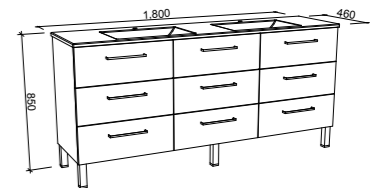

On Legs

CABINET WITH	SKU	RRP
Regal Mineral Composite Top	PAX-V-1800-D-REG-L	$5,173
Grand Mineral Composite Top	PAX-V-1800-D-GND-L	$5,653
20mm SilkSurface Top with White Gloss Above Counter Ceramic Basin	PAX-V-1800-D-SSA-L	$5,710
No Top	PAX-VCO-1800-D-X-L	$3,551

Saba

G GOLD INCLUSIONS