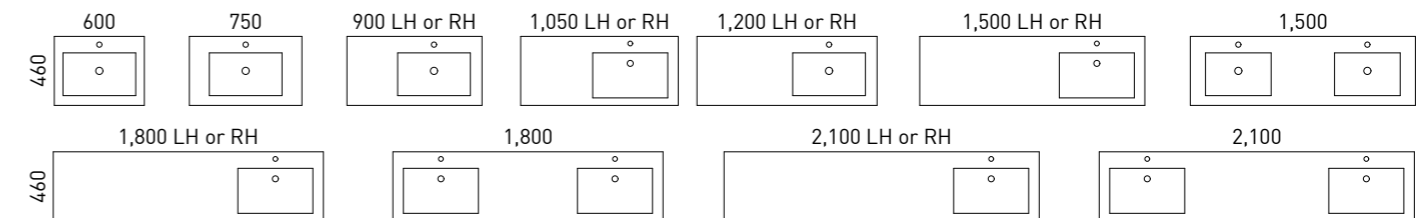

[01.] Houston Vanity 900mm | HOU-V-900-L-SSU-W | $2,709 Natural Walnut Cabinet with Star Dust SilkSurface Top and Oval Under Counter Ceramic Basin | Shown with Church Shaving Cabinet 600mm | CHU-SC-600-S-G | $1,102 | Shown with Under Shaving Cabinet Lighting | LED-L-UNDERCAB-S-R | ADD $413 **[02.] Houston Vanity 900mm** | HOU-V-900-L-SSU-W | $2,709 Elegant Oak Cabinet with White Crystal Boulder SilkSurface Top and Rectangle Under Counter Ceramic Basin **[03.] Houston Vanity 1500mm** | HOU-V-1500-D-SSA-F | $4,839 Classic Oak Cabinet with Silk Whisper SilkSurface Top and White Gloss Allure Ceramic Basins **[04.] Houston Vanity 1500mm** | HOU-V-1500-D-SSU-W | $4,595 White Satin Cabinet with Carrara SilkSurface Top and White Gloss Oval Under Counter Ceramic Basins | Shown with Church Shaving Cabinets 600mm | CHU-SC-600-D-G | $1,102 each **Please refer to pricelist pages for all available options.**