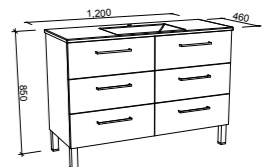

PAXTON 1200mm CENTRE BOWL

Wall Hung

Floor Standing

On Legs

CABINET WITH	SKU	RRP	CABINET WITH	SKU	RRP	CABINET WITH	SKU	RRP
Regal Mineral Composite Top	PAX-V-1200-C-REG-W	\$2,511	Regal Mineral Composite Top	PAX-V-1200-C-REG-F	\$3,088	Regal Mineral Composite Top	PAX-V-1200-C-REG-L	\$3,139
Alpha Ceramic Top	PAX-V-1200-C-APH-W	\$2,511	Alpha Ceramic Top	PAX-V-1200-C-APH-F	\$3,088	Alpha Ceramic Top	PAX-V-1200-C-APH-L	\$3,139
Haven Dolomite Top	PAX-V-1200-C-HVN-W	\$2,511	Haven Dolomite Top	PAX-V-1200-C-HVN-F	\$3,088	Haven Dolomite Top	PAX-V-1200-C-HVN-L	\$3,139
Grand Mineral Composite Top	PAX-V-1200-C-GND-W	\$2,742	Grand Mineral Composite Top	PAX-V-1200-C-GND-F	\$3,322	Grand Mineral Composite Top	PAX-V-1200-C-GND-L	\$3,404
20mm SilkSurface Top with White Gloss Above Counter Ceramic Basin	PAX-V-1200-C-SSA-W	\$3,112	20mm SilkSurface Top with White Gloss Above Counter Ceramic Basin	PAX-V-1200-C-SSA-F	\$3,715	20mm SilkSurface Top with White Gloss Above Counter Ceramic Basin	PAX-V-1200-C-SSA-L	\$3,800
No Top	PAX-VCO-1200-C-X-W	\$1,780	No Top	PAX-VCO-1200-C-X-F	\$2,382	No Top	PAX-VCO-1200-C-X-L	\$2,468