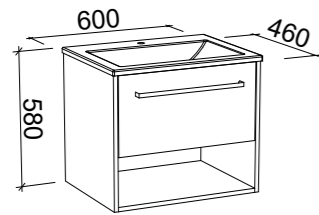

Baltimore

G GOLD INCLUSIONS

BALTIMORE 600mm

Wall Hung

CABINET WITH	SKU	RRP
Alpha Ceramic Top	BLT-V-600-C-APH-W	$1,609
Regal Mineral Composite Top	BLT-V-600-C-REG-W	$1,609
20mm SilkSurface Top with White Gloss Above Counter Ceramic Basin	BLT-V-600-C-SSA-W	$1,956
20mm SilkSurface Top with White Gloss Under Counter Ceramic Basin	BLT-V-600-C-SSU-W	$1,956
60mm SilkSurface Freedom Top with White Gloss Above Counter Ceramic Basin	BLT-V-600-C-FRA-W	$2,156
60mm SilkSurface Freedom Top with White Gloss Under Counter Ceramic Basin	BLT-V-600-C-FRU-W	$2,156
No Top	BLT-VCO-600-C-X-W	$1,071

Floor Standing