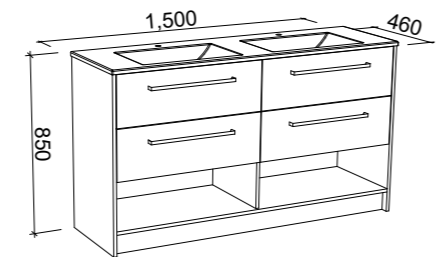

CABINET WITH	SKU	RRP
Alpha Ceramic Top	BLT-V-1500-D-APH-F	$4,743
Regal Mineral Composite Top	BLT-V-1500-D-REG-F	$4,624
Haven Matt Dolomite Top	BLT-V-1500-D-HVN-F	$4,624
20mm SilkSurface Top with White Gloss Above Counter Ceramic Basin	BLT-V-1500-D-SSA-F	$5,241
20mm SilkSurface Top with White Gloss Under Counter Ceramic Basin	BLT-V-1500-D-SSU-F	$5,241
60mm SilkSurface Freedom Top with White Gloss Above Counter Ceramic Basin	BLT-V-1500-D-FRA-F	$5,702
60mm SilkSurface Freedom Top with White Gloss Under Counter Ceramic Basin	BLT-V-1500-D-FRU-F	$5,702
No Top	BLT-VCO-1500-D-X-F	$3,313

Baltimore

G GOLD INCLUSIONS