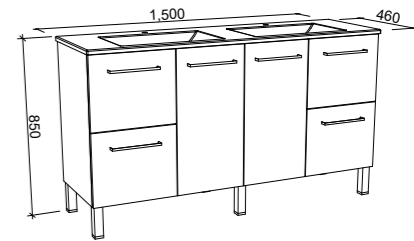

On Legs

CABINET WITH	SKU	RRP
Alpha Ceramic Top	ELO-V-1500-D-APH-L	$4,235
Regal Mineral Composite Top	ELO-V-1500-D-REG-L	$3,943
Haven Dolomite Top	ELO-V-1500-D-HVN-L	$3,943
Grand Mineral Composite Top	ELO-V-1500-D-GND-L	$4,292
No Top	ELO-VCO-1500-D-X-L	$2,551