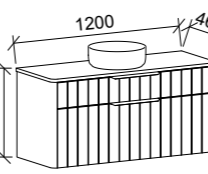

HURON 1200mm

Wall Hung

CABINET WITH	SKU	RRP
20mm SilkSurface Top with White Gloss Above Counter Basin	HUR-V-1200-C-SSA-W	$2,701
No Top	HUR-VCO-1200-C-X-W	$1,371