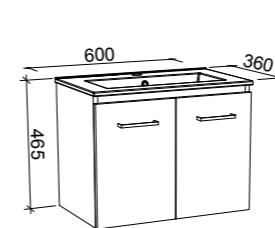

FLYNN ENSUITE 600mm

Wall Hung