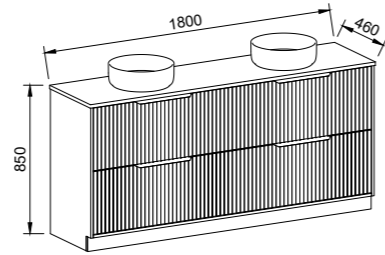

Floor Standing

CABINET WITH	SKU	RRP
20mm SilkSurface Top with White Gloss Under Counter Ceramic Basin	ELW-V-1800-D-SSA-F	$5,802
20mm SilkSurface Top with White Gloss Under Counter Ceramic Basin	ELW-V-1800-D-SSU-F	$5,960
No Top	ELW-VCO-1800-D-X-F	$4,347