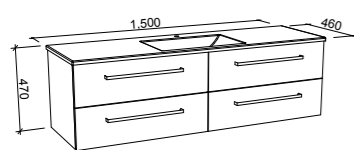

PAXTON 1500mm CENTRE BOWL

Wall Hung

CABINET WITH	SKU	RRP
Regal Mineral Composite Top	PAX-V-1500-C-REG-W	$3,222
Alpha Ceramic Top	PAX-V-1500-C-APH-W	$4,005
Haven Dolomite Top	PAX-V-1500-C-HVN-W	$3,222
Grand Mineral Composite Top	PAX-V-1500-C-GND-W	$3,536
20mm SilkSurface Top with White Gloss Above Counter Ceramic Basin	PAX-V-1500-C-SSA-W	$3,891
No Top	PAX-VCO-1500-C-X-W	$2,099