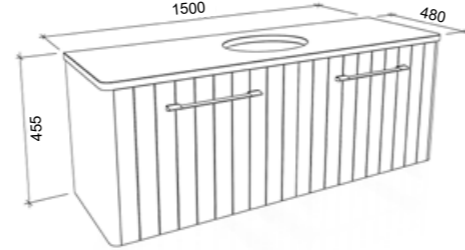

SABA 1500mm CENTRE BOWL

Wall Hung

CABINET WITH	SKU	RRP
20mm SilkSurface Top with White Gloss Above Counter Ceramic Basin	SAB-V-1500-C-SSA-W	$3,409
20mm SilkSurface Top with White Gloss Under Counter Ceramic Basin	SAB-V-1500-C-SSU-W	$3,700
No Top	SAB-VCO-1500-C-X-W	$1,934