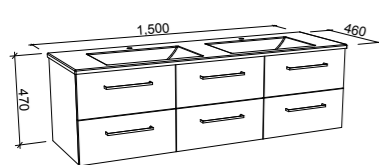

PAXTON 1500mm DOUBLE BOWL

Wall Hung

CABINET WITH	SKU	RRP
Regal Mineral Composite Top	PAX-V-1500-D-REG-W	\$3,669
Alpha Ceramic Top	PAX-V-1500-D-APH-W	\$4,005
Haven Dolomite Top	PAX-V-1500-D-HVN-W	\$3,669
Grand Mineral Composite Top	PAX-V-1500-D-GND-W	\$4,065
20mm SilkSurface Top with White Gloss Above Counter Ceramic Basin	PAX-V-1500-D-SSA-W	\$4,368
No Top	PAX-VCO-1500-D-X-W	\$2,322