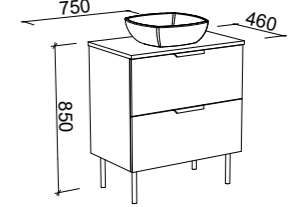

CABINET WITH	SKU	RRP
20mm SilkSurface Top with White Gloss Above Counter Ceramic Basin	SHC-V-750-C-SSA-L	$3,052
20mm SilkSurface Top with White Gloss Under Counter Ceramic Basin	SHC-V-750-C-SSU-L	$3,052
No Top	SHC-VCO-750-C-X-L	$2,011