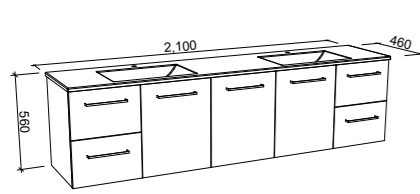

ELOURA 2100mm DOUBLE BOWL

Wall Hung

Floor Standing