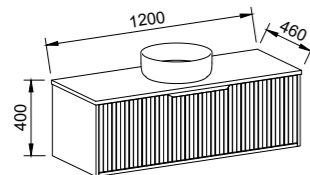

ELWOOD 1200mm

Wall Hung

CABINET WITH	SKU	RRP
20mm SilkSurface Top with White Gloss Above Counter Ceramic Basin	ELW-V-1200-C-SSA-W	$2,652
20mm SilkSurface Top with White Gloss Under Counter Ceramic Basin	ELW-V-1200-C-SSU-W	$2,810
No Top	ELW-VCO-1200-C-X-W	$1,322