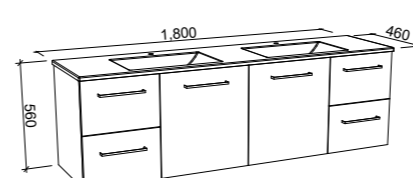

ELOURA 1800mm DOUBLE BOWL

Wall Hung

CABINET WITH	SKU	RRP
Regal Mineral Composite Top	ELO-V-1800-D-REG-W	\$4,135
Grand Mineral Composite Top	ELO-V-1800-D-GND-W	\$4,582
No Top	ELO-VCO-1800-D-X-W	\$2,425

Floor Standing