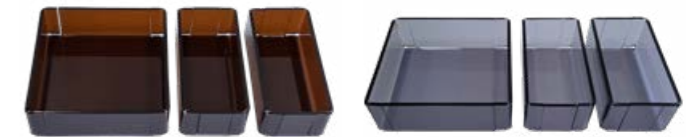

Organiser Systems

SLOTTED EDGE & STEEL DIVIDERS

These modular drawer dividers easily slide into the slotted bamboo to create flexible partitions. Use them alone or with our bamboo storage trays for ultimate organisation. Dividers are sold per drawer and include one or two dividers based on drawer width.

Organiser System		
	SKU	RRP
01. Bamboo Slotted Edge Piece (Nominate length)	BBB-ORG-EDGE	$34
02. Steel Drawer Divider - Straight	STE-ORG-STR	$19
03. Steel Drawer Divider - Bent	STE-ORG-BENT	$22

*Only available on Gold & Platinum drawers. 03. Available in standard depth drawers only.

BAMBOO STORAGE TRAYS

Stylish and practical, these bamboo storage trays are available in four modular sizes that can either be used individually or slipped into our modular drawer divider system. With easy-to-clean coating and beautiful finger jointed corners, they'll impress your visitors and friends.

Bamboo Boxes		
	SKU	RRP
01. 100 x 300 Bamboo Box	BBB-ORG-100-300	$37
02. 100 x 200 Bamboo Box	BBB-ORG-100-200	$26
03. 200 x 200 Bamboo Box	BBB-ORG-200-200	$43
04. 100 x 100 Bamboo Box	BBB-ORG-100-100	$19

INTERNAL TOP DRAWER (Sutherland House Exclusive)

Why not add a hidden internal drawer for some added storage? It fits snugly behind the outer top drawer and includes an oak finish drawer front and soft-close drawer runners. This drawer can also house the optional drawer storage system which is purchased as a separate option (see next page).

Organiser System		
	SKU	RRP
Storage Queen Internal Top Drawer	SHC-OPT-V-INTDRAWER	$346

NOTE: Not suitable for vanities with under counter basin/s. Price per drawer. Please confirm whether location is to be on the left- or right-hand side for 1200mm, 1500mm and 1800mm vanities.

DRAWER ORGANISER SYSTEM (Sutherland House Exclusive)