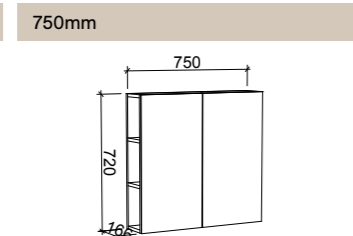

SKU	RRP
MUN-SC-750-D-G	$1,036
MUN-SC-750-D-P	$1,148