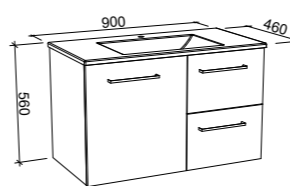

ELOURA 900mm

Wall Hung

CABINET WITH	SKU	RRP
Alpha Ceramic Top	ELO-V-900-C-APH-W	$2,004
Regal Mineral Composite Top	ELO-V-900-C-REG-W	$2,004
Haven Dolomite Top	ELO-V-900-C-HVN-W	$2,004
Grand Mineral Composite Top	ELO-V-900-C-GND-W	$2,200
No Top	ELO-VCO-900-C-X-W	$1,422