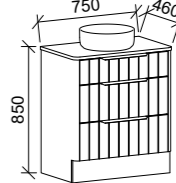

Floor Standing

CABINET WITH	SKU	RRP
20mm SilkSurface Top with White Gloss Above Counter Basin	HUR-V-750-C-SSA-F	$2,235
No Top	HUR-VCO-750-C-X-F	$1,339