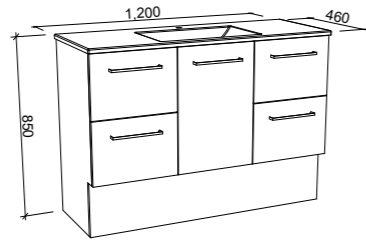

Floor Standing

CABINET WITH	SKU	RRP
Alpha Ceramic Top	ELO-V-1200-C-APH-F	$2,845
Regal Mineral Composite Top	ELO-V-1200-C-REG-F	$2,845
Haven Dolomite Top	ELO-V-1200-C-HVN-F	$2,845
Grand Mineral Composite Top	ELO-V-1200-C-GND-F	$3,075
No Top	ELO-VCO-1200-C-X-F	$2,068