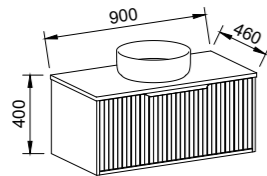

ELWOOD 900mm

Wall Hung

CABINET WITH	SKU	RRP
20mm SilkSurface Top with White Gloss Above Counter Ceramic Basin	ELW-V-900-C-SSA-W	$2,319
20mm SilkSurface Top with White Gloss Under Counter Ceramic Basin	ELW-V-900-C-SSU-W	$2,477
No Top	ELW-VCO-900-C-X-W	$1,070