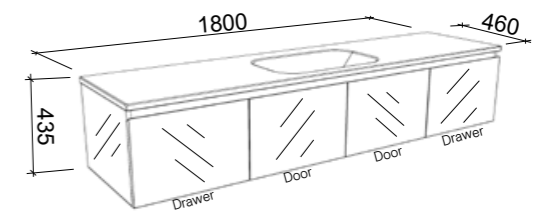

OREGON 1800mm CENTRE BOWL

Wall Hung

CABINET WITH	SKU	RRP
Regal Mineral Composite Top	ORE-V-1800-C-REG-W	$3,165
20mm SilkSurface Top with White Gloss Above Counter Ceramic Basin	ORE-V-1800-C-SSA-W	$3,523
20mm SilkSurface Top with White Gloss Under Counter Ceramic Basin	ORE-V-1800-C-SSU-W	$3,523
No Top	ORE-VCO-1800-C-X-W	$1,630