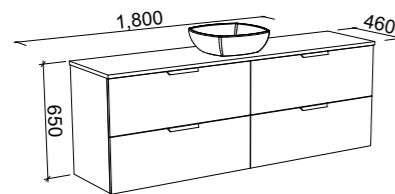

SUTHERLAND HOUSE 1800mm CENTRE BOWL

Wall Hung