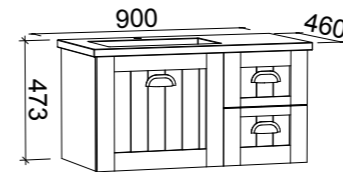

Norfolk

G GOLD INCLUSIONS

NORFOLK 900mm OFFSET BOWL

Wall Hung

CABINET WITH	SKU	RRP
20mm SilkSurface Top with White Gloss Ceramic Under Counter Basin	NOR-V-900-L-SSU-W	\$2,477

NOTE: Right-hand offset also available. Order by replacing **-L-** with **-R-** in the relevant SKU.