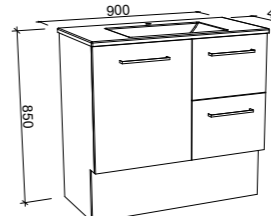

Floor Standing

CABINET WITH	SKU	RRP
Alpha Ceramic Top	ELO-V-900-C-APH-F	$2,183
Regal Mineral Composite Top	ELO-V-900-C-REG-F	$2,183
Haven Dolomite Top	ELO-V-900-C-HVN-F	$2,183
Grand Mineral Composite Top	ELO-V-900-C-GND-F	$2,416
No Top	ELO-VCO-900-C-X-F	$1,620