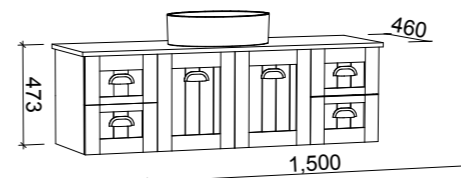

NORFOLK 1500mm CENTRE BOWL

Wall Hung