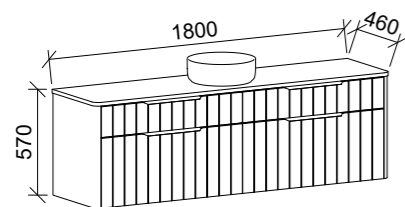

HURON 1800mm CENTRE BOWL

Wall Hung

CABINET WITH	SKU	RRP
20mm SilkSurface Top with White Gloss Above Counter Basin	HUR-V-1800-C-SSA-W	$3,964
No Top	HUR-VCO-1800-C-X-W	$2,072

Floor Standing