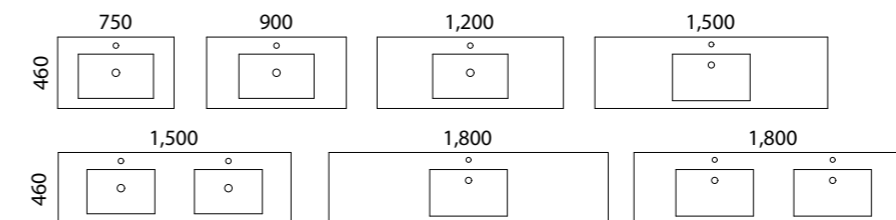

Introduce a touch of coastal-inspired elegance to your bathroom with the Elwood vanity. It's fluted drawer fronts are sure to make it a statement piece in your bathroom.

Available in wall hung or floor standing.

- Top options include:
  - 20mm SilkSurface slab top with above or under counter basin/s
- Cabinet options include:
  - Painted, Coastal Oak, Prime Oak, Tassie Oak, Florentine Walnut, or Bottega Oak
- Handle options include:
  - 350mm in Loft, Ova, or Wave

APOLLO PAINTED Order with Apollo Route | **APOLLO WOODGRAIN** Order with Apollo Route | **DOCKLAND PAINTED** Order with Dockland Route | **DOCKLAND WOODGRAIN** Order with Dockland Route