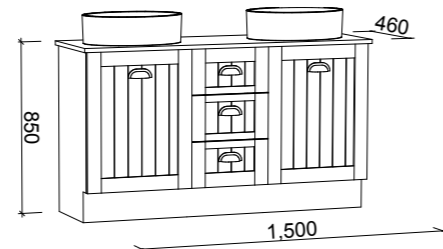

CABINET WITH	SKU	RRP
20mm SilkSurface Top with White Gloss Above Counter Ceramic Basin	NOR-V-1500-D-SSA-F	$4,045
20mm SilkSurface Top with White Gloss Ceramic Under Counter Basin	NOR-V-1500-D-SSU-F	$4,045
No Top	NOR-VCO-1500-D-X-F	$3,353

Floor Standing