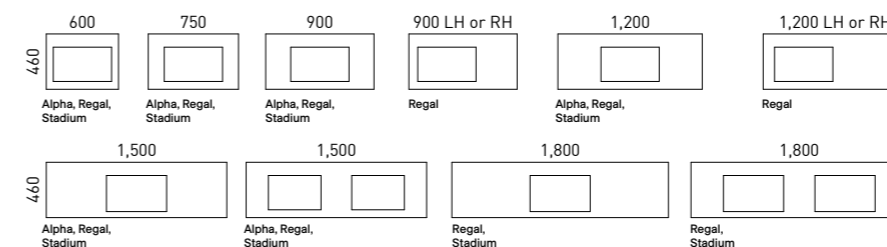

- Top options include:
 - 20mm integrated tops; Alpha*, Regal and Stadium

Available in wall hung, floor standing and on legs.

[01.] Austin Plus Vanity 1500mm | AUSP-V-1500-D-STD-W | \$3,291 Tassie Oak Cabinet with Stadium Mineral Composite Top | Shown with Church Shaving Cabinets 600mm | CHU-SC-600-D-G | \$1,102 each **[02.] Austin Plus Vanity 900mm** | AUSP-V-900-C-REG-W | \$1,686 Elegant Oak Cabinet with Regal Mineral Composite Top **[03.] Austin Plus Vanity 1200mm** | AUSP-V-1200-C-STD-F | \$2,103 Light Grey Satin Cabinet with Stadium Mineral Composite Top **[04.] Austin Plus Vanity 600mm** | AUSP-V-600-C-APH-F | \$1,623 White Satin Cabinet with Alpha Ceramic Top **Please refer to pricelist pages for all available options.**