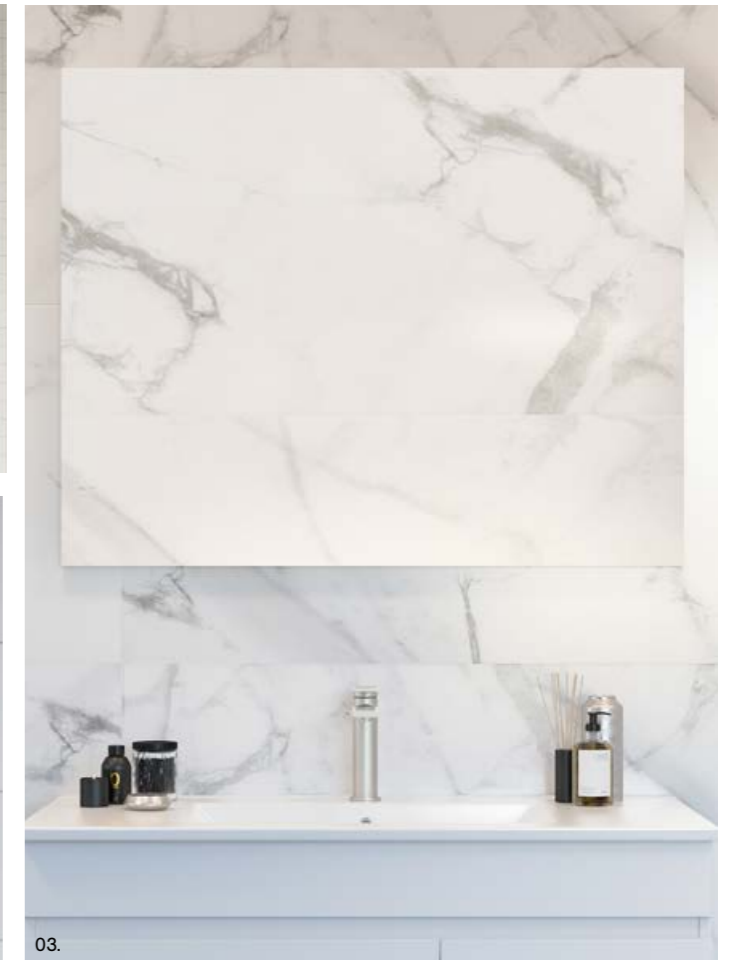

[01.] Georgia Mirror 1500mm | GEO-M-1500-720 | $1,111 | Shown with Mirror Lighting | LED-L-MIRROR | ADD $413 **[02.] Georgia Mirror 600mm** | GEO-M-600-720 | $423 each **[03.] Georgia Mirror 900mm** | GEO-M-900-720 | $611 **Please refer to pricelist pages for all available options.**