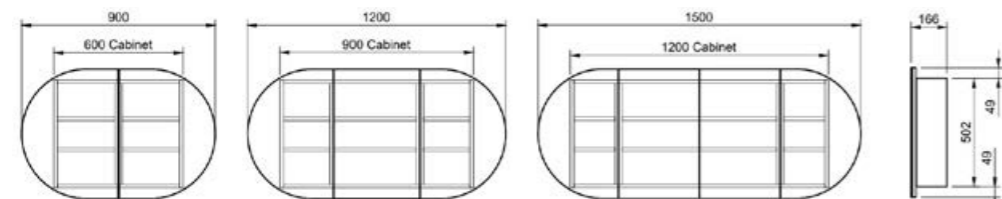

Ballad Shaving Cabinet

With gracefully curved ends, the Ballad Shaving Cabinet takes on a modern and stylish silhouette, elevating its sleek rectangular design. Elevate the design by adding under cabinet lighting (additional charges apply). You can now store in style!

- Upgrade to Platinum option with Luxe Graphite interior and glass internal shelves to match Platinum vanities
- Semi-recessed option available upon request
- Panoramic hinging

[01.] Ballad Shaving Cabinet 1500mm | BAL-SC-1500-4-G | $1,565 Light Grey Satin Cabinet shown with doors open [02.] Ballad Shaving Cabinet 1500mm | BAL-SC-1500-4-G | $1,565 Light Grey Satin Cabinet [03.] Ballad Shaving Cabinet 900mm | BAL-SC-900-D-G | $969 White Satin Cabinet Please refer to pricelist pages for all available options.

Boston Shaving Cabinet

Meet the Boston Shaver, the ultimate bathroom companion that will make your morning routine a little easier! The display shelves at each end add a touch of sophistication, and you can add further drama by adding under cabinet lighting (additional charges apply).

- Upgrade to Platinum option with Luxe Graphite interior and glass internal shelves to match Platinum vanities
- Semi-recessed option available upon request (additional charges apply)
- Fully reversible (unless ordered with upgrades)