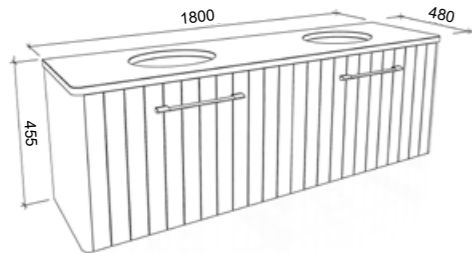

SABA 1800mm DOUBLE BOWL

Wall Hung

CABINET WITH	SKU	RRP
20mm SilkSurface Top with White Gloss Above Counter Ceramic Basins	SAB-V-1800-D-SSA-W	$4,166
20mm SilkSurface Top with White Gloss Under Counter Ceramic Basins	SAB-V-1800-D-SSU-W	$4,747
No Top	SAB-VCO-1800-D-X-W	$2,202

Santos

G GOLD INCLUSIONS