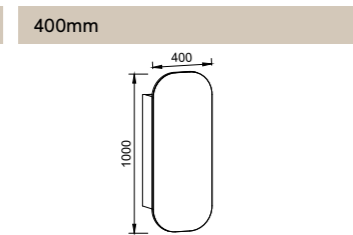

JAZZ ARCH[†]

SKU	RRP
JZA-SC-400-S-G	$956
JZA-SC-400-S-P	$1,010