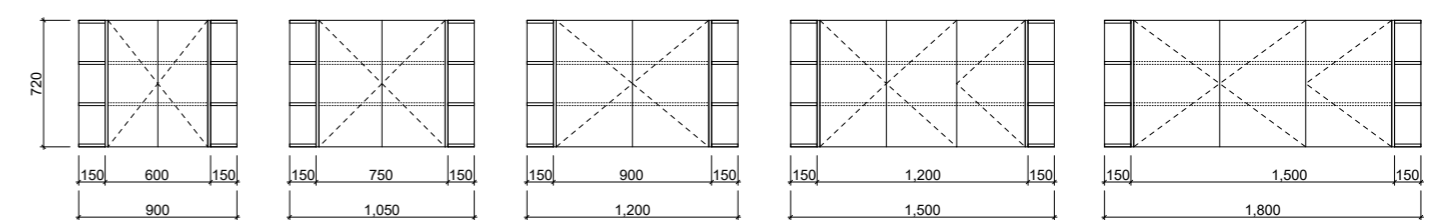

All cabinets 166mm deep.

[01.] Boston Shaving Cabinet 1500mm | BOS-SC-1500-3-G | $1,551 Dark Grey Satin Cabinet | Shown with Under Shaving Cabinet Lighting | LED-L-UNDERCAB-S-R | ADD $413 Please refer to pricelist pages for all available options.