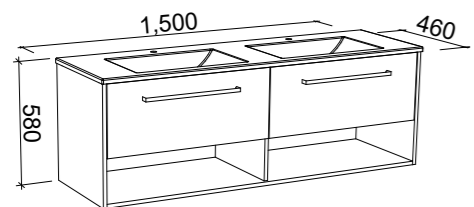

BALTIMORE 1500mm DOUBLE BOWL

Wall Hung

CABINET WITH	SKU	RRP
Alpha Ceramic Top	BLT-V-1500-D-APH-W	$3,686
Regal Mineral Composite Top	BLT-V-1500-D-REG-W	$3,567
Haven Matt Dolomite Top	BLT-V-1500-D-HVN-W	$3,567
20mm SilkSurface Top with White Gloss Above Counter Ceramic Basin	BLT-V-1500-D-SSA-W	$4,183
20mm SilkSurface Top with White Gloss Under Counter Ceramic Basin	BLT-V-1500-D-SSU-W	$4,183
60mm SilkSurface Freedom Top with White Gloss Above Counter Ceramic Basin	BLT-V-1500-D-FRA-W	$4,645
60mm SilkSurface Freedom Top with White Gloss Under Counter Ceramic Basin	BLT-V-1500-D-FRU-W	$4,645
No Top	BLT-VCO-1500-D-X-W	$2,201

Floor Standing