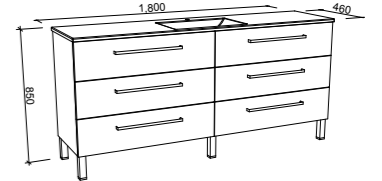

On Legs

CABINET WITH	SKU	RRP
Regal Mineral Composite Top	PAX-V-1800-C-REG-L	$4,693
Grand Mineral Composite Top	PAX-V-1800-C-GND-L	$5,094
20mm SilkSurface Top with White Gloss Above Counter Ceramic Basin	PAX-V-1800-C-SSA-L	$5,154
Quest Dolomite Top	PAX-V-1500-D-QUE-L	$4,444