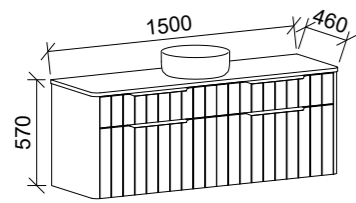

Huron

G GOLD INCLUSIONS

HURON 1500mm CENTRE BOWL

Wall Hung

CABINET WITH	SKU	RRP
20mm SilkSurface Top with White Gloss Above Counter Basin	HUR-V-1500-C-SSA-W	$3,710
No Top	HUR-VCO-1500-C-X-W	$1,920

Floor Standing