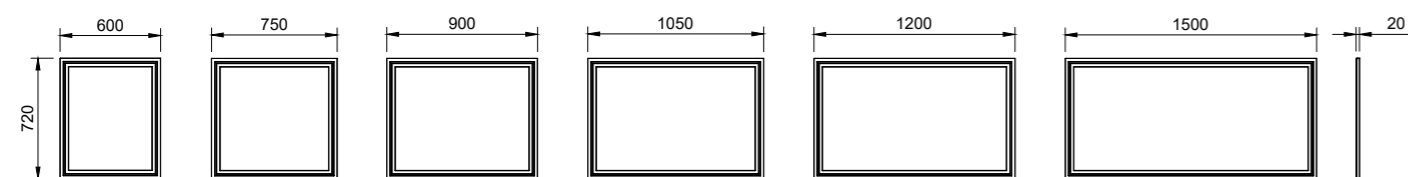

Miami Classic Mirror

The routed frame of this mirror adds a touch of timeless elegance, beautifully complementing routed vanities with its classic profile. Available in a range of sizes, the Miami Classic offers versatility to suit your space perfectly.

- Easy split batten mounting system
- Available in vertical hung upon request (additional charges may apply)
- Available in any standard painted finish (not available in woodgrain finishes)

[01.] Miami Mirror 1200mm | MIAC-M-1200-720 | $901 Grey Beige Satin Frame **[02.] Miami Mirror 1200mm** | MIAC-M-1200-720 | $901 White Satin Frame **[03.] Miami Mirror 750mm** | MIAC-M-750-720 | $652 Olive Satin Frame **Please refer to pricelist pages for all available options.**

Oxford Mirror

Transform your bathroom with the versatile Oxford mirror. This sleek and practical design comes in three sizes and for an added touch of elegance you can enhance it with lighting surround (additional charges apply).

- Easy split batten mounting system
- White satin edging unless specified otherwise