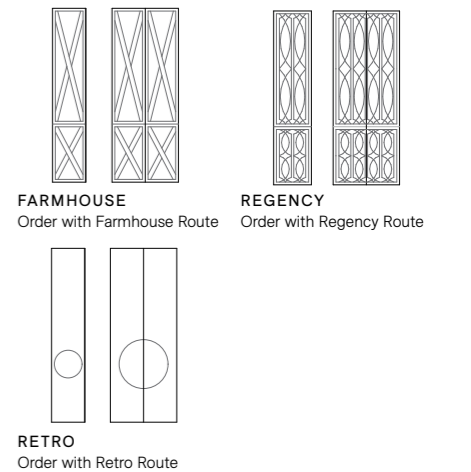

SUTHERLAND HOUSE 400mm x 450mm BY SHAYNNA BLAZE

Wall Hung		On Legs	
			
SKU	RRP	SKU	RRP
SHC-TB-400-W-G	\$1,942	SHC-TB-400-L-G	\$2,094

SUTHERLAND HOUSE 800mm x 450mm BY SHAYNNA BLAZE

Wall Hung		On Legs	
			
SKU	RRP	SKU	RRP
SHC-TB-800-W-G	\$2,353	SHC-TB-800-L-G	\$2,505