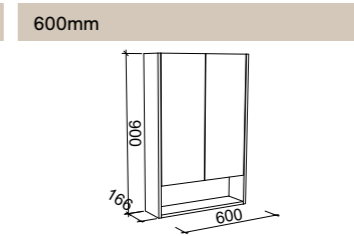

SKU	RRP
TEX-SC-600-D-G	$893
TEX-SC-600-D-P	$1,010