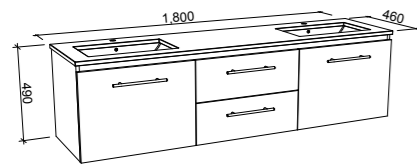

Houston

G GOLD INCLUSIONS

HOUSTON 1800mm DOUBLE BOWL

Wall Hung

CABINET WITH	SKU	RRP
20mm SilkSurface Top with White Gloss Above Counter Ceramic Basins	HOU-V-1800-D-SSA-W	$4,854
20mm SilkSurface Top with White Gloss Under Counter Ceramic Basins	HOU-V-1800-D-SSU-W	$4,854
No Top	HOU-VCO-1800-D-X-W	$2,477