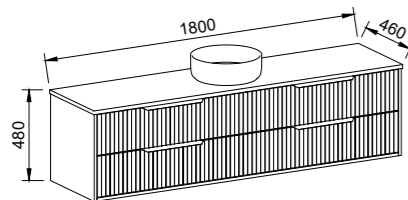

EMMETT 1800mm CENTRE BOWL

Wall Hung

CABINET WITH	SKU	RRP
20mm SilkSurface Top with White Gloss Above Counter Ceramic Basin	EMM-V-1800-C-SSA-W	$4,478
No Top	EMM-VCO-1800-C-X-W	$3,184

Floor Standing