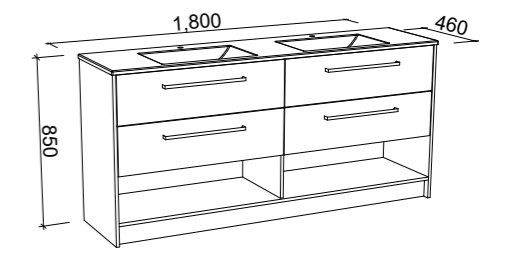

CABINET WITH	SKU	RRP
Regal Mineral Composite Top	BLT-V-1800-D-REG-F	$5,107
20mm SilkSurface Top with White Gloss Above Counter Ceramic Basin	BLT-V-1800-D-SSA-F	$5,637
20mm SilkSurface Top with White Gloss Under Counter Ceramic Basin	BLT-V-1800-D-SSU-F	$5,637
60mm SilkSurface Freedom Top with White Gloss Above Counter Ceramic Basin	BLT-V-1800-D-FRA-F	$6,159
60mm SilkSurface Freedom Top with White Gloss Under Counter Ceramic Basin	BLT-V-1800-D-FRU-F	$6,159
No Top	BLT-VCO-1800-D-X-F	$3,488