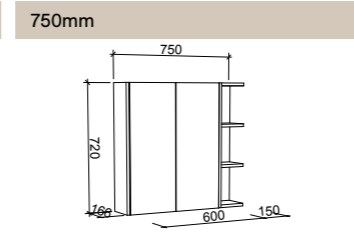

NEW YORK**

SKU	RRP
NEW-SC-750-L-G	$944
NEW-SC-750-L-P	$1,070