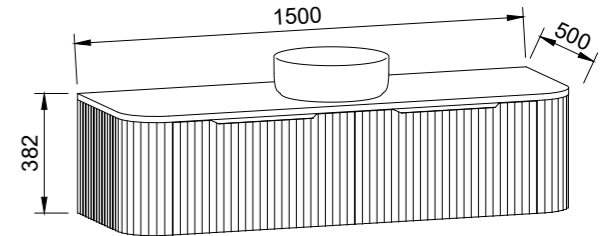

SANTOS 1500mm CENTRE BOWL

Wall Hung

CABINET WITH	SKU	RRP
20mm SilkSurface Top with White Gloss Above Counter Ceramic Basin	SAN-V-1500-C-SSA-W	$3,560
No Top	SAN-VCO-1500-C-X-W	$2,882