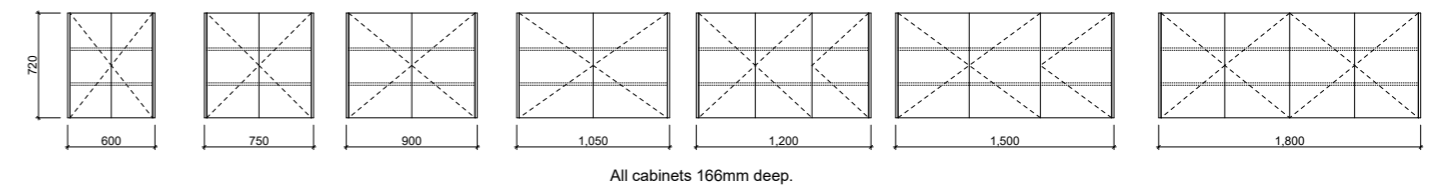

[01.] Denver Shaving Cabinet 1500mm | DEN-SC-1500-3-G | $1,266 White Satin Cabinet | Shown with Denver Side Lighting | LED-L-DENVER | ADD $637 **[02.] Denver Shaving Cabinet 1500mm** | DEN-SC-1500-3-G | $1,266 Coastal Oak Cabinet **[03.] Denver Shaving Cabinet 900mm** | DEN-SC-900-D-G | $854 Bayleaf Cabinet **Please refer to pricelist pages for all available options.**