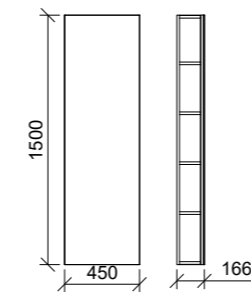

[01.] Munich Tallboy | MUN-TB-450-W-G | $1,957 White Satin Cabinet shown with door open **Please refer to pricelist pages for all available options.**