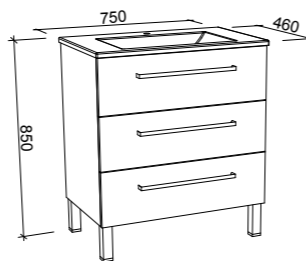

On Legs

CABINET WITH	SKU	RRP	CABINET WITH	SKU	RRP	CABINET WITH	SKU	RRP
Regal Mineral Composite Top	PAX-V-750-C-REG-W	$1,669	Regal Mineral Composite Top	PAX-V-750-C-REG-F	$2,063	Regal Mineral Composite Top	PAX-V-750-C-REG-L	$2,179
Alpha Ceramic Top	PAX-V-750-C-APH-W	$1,669	Alpha Ceramic Top	PAX-V-750-C-APH-F	$2,063	Alpha Ceramic Top	PAX-V-750-C-APH-L	$2,179
Haven Dolomite Top	PAX-V-750-C-HVN-W	$1,669	Haven Dolomite Top	PAX-V-750-C-HVN-F	$2,063	Haven Dolomite Top	PAX-V-750-C-HVN-L	$2,179
Grand Mineral Composite Top	PAX-V-750-C-GND-W	$1,898	Grand Mineral Composite Top	PAX-V-750-C-GND-F	$2,278	Grand Mineral Composite Top	PAX-V-750-C-GND-L	$2,377
20mm SilkSurface Top with White Gloss Above Counter Ceramic Basin	PAX-V-750-C-SSA-W	$2,028	20mm SilkSurface Top with White Gloss Above Counter Ceramic Basin	PAX-V-750-C-SSA-F	$2,423	20mm SilkSurface Top with White Gloss Above Counter Ceramic Basin	PAX-V-750-C-SSA-L	$2,527
No Top	PAX-VCO-750-C-X-W	$1,125	No Top	PAX-VCO-750-C-X-F	$1,521	No Top	PAX-VCO-750-C-X-L	$1,625

Paxton

G GOLD INCLUSIONS