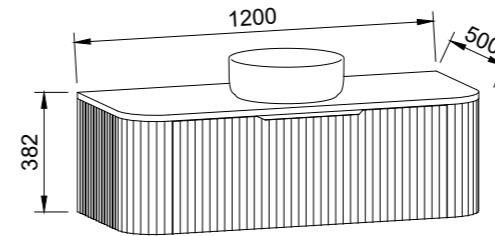

SANTOS 1200mm

Wall Hung

CABINET WITH	SKU	RRP
20mm SilkSurface Top with White Gloss Above Counter Ceramic Basin	SAN-V-1200-C-SSA-W	$2,960
No Top	SAN-VCO-1200-C-X-W	$2,248