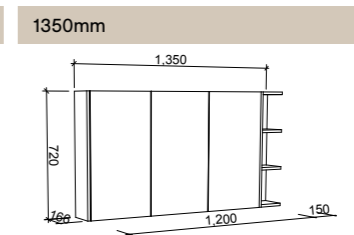

SKU	RRP
NEW-SC-900-L-G	\$1,005
NEW-SC-900-L-P	\$1,129

NEW YORK CONTINUED

SKU	RRP
NEW-SC-1050-L-G	\$1,080
NEW-SC-1050-L-P	\$1,204

SKU	RRP
NEW-SC-1200-L-G	\$1,284
NEW-SC-1200-L-P	\$1,410

SKU	RRP
NEW-SC-1350-L-G	\$1,383
NEW-SC-1350-L-P	\$1,508