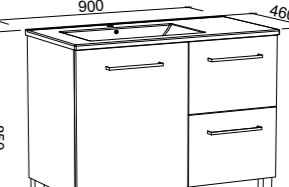

On Legs

CABINET WITH	SKU	RRP
Regal Mineral Composite Top	ELO-V-900-L-REG-L	$2,183
No Top Left-hand Offset	ELO-VCO-900-L-X-L	$1,620

NOTE: Right-hand offset also available. Order by replacing **-L-** with **-R-** in the relevant SKU.