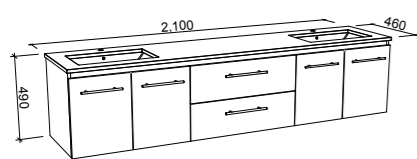

NOTE: Right-hand offset also available. Order by replacing **-L-** with **-R-** in the relevant SKU.

HOUSTON 2100mm DOUBLE BOWL

Wall Hung

CABINET WITH	SKU	RRP
20mm SilkSurface Top with White Gloss Above Counter Ceramic Basins	HOU-V-2100-D-SSA-W	\$5,378
20mm SilkSurface Top with White Gloss Under Counter Ceramic Basins	HOU-V-2100-D-SSU-W	\$5,378
No Top	HOU-VCO-2100-D-X-W	\$2,794