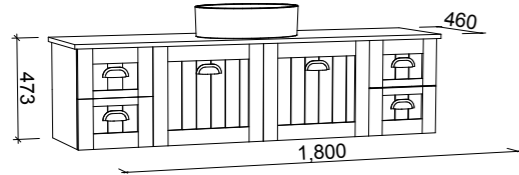

NORFOLK 1800mm CENTRE BOWL

Wall Hung

CABINET WITH	SKU	RRP
20mm SilkSurface Top with White Gloss Above Counter Ceramic Basin	NOR-V-1800-C-SSA-W	$3,858
20mm SilkSurface Top with White Gloss Ceramic Under Counter Basin	NOR-V-1800-C-SSU-W	$3,858
No Top	NOR-VCO-1800-C-X-W	$3,247