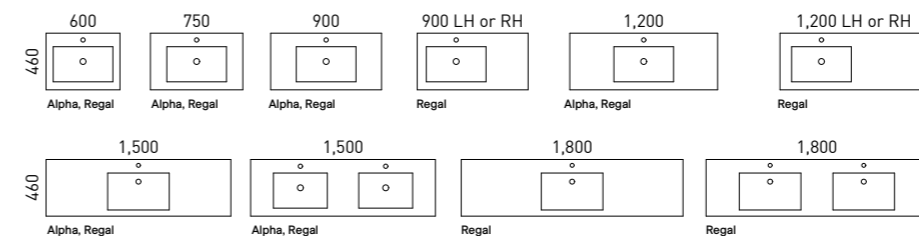

Available in wall hung, floor standing and on legs.

- Top options include:
 - 20mm integrated tops; Alpha* and Regal

02.

03.

04.

[01.] Austin Vanity 1200mm | AUS-V-1200-C-REG-W | \$1,367 Natural Walnut Cabinet with Regal Mineral Composite Top | Shown with Melody Mirror 1200mm | MEL-M-1200-800 | \$1,127 | Shown with Mirror Lighting | LED-L-MIRROR | ADD \$413 **[02.] Austin Vanity 750mm** | AUS-V-750-C-APH-F | \$1,014 White Satin Cabinet with Alpha Ceramic Top **[03.] Austin Vanity 1500mm** | AUS-V-1500-D-APH-W | \$2,319 Notaio Walnut Cabinet with Alpha Ceramic Top **[04.] Austin Vanity 900mm** | AUS-V-900-C-REG-W | \$1,160 Olive Satin Cabinet with Regal Mineral Composite Top | Shown with Under Cabinet Lighting | LED-L-UNDERCAB-V | ADD \$413 | Shown with California Mirror 900mm | CAL-M-900-900 | \$677 | Shown with Eloura Mirror Tallboy | ELO-TB-450-S-G | \$1,143 | Shown with Under Cabinet Lighting | LED-L-UNDERCAB-V | ADD \$413 **Please refer to pricelist pages for all available options.**