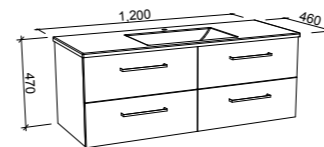

PAXTON 1200mm CENTRE BOWL

Wall Hung