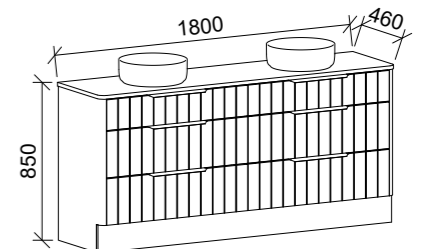

CABINET WITH	SKU	RRP
20mm SilkSurface Top with White Gloss Above Counter Basin	HUR-V-1800-D-SSA-F	$4,771
No Top	HUR-VCO-1800-D-X-F	$2,647