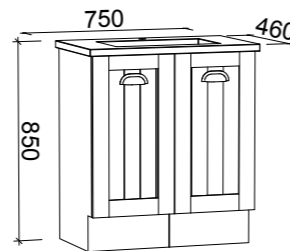

CABINET WITH	SKU	RRP
20mm SilkSurface Top with White Gloss Ceramic Under Counter Basin	NOR-V-750-C-SSU-F	$2,639