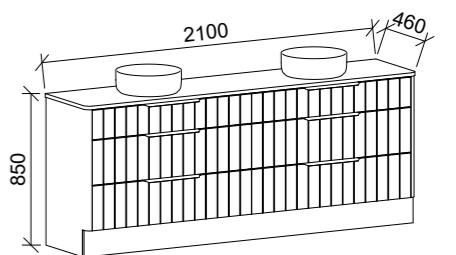

CABINET WITH	SKU	RRP
20mm SilkSurface Top with White Gloss Above Counter Basin	HUR-V-2100-D-SSA-F	$5,057
No Top	HUR-VCO-2100-D-X-F	$2,830