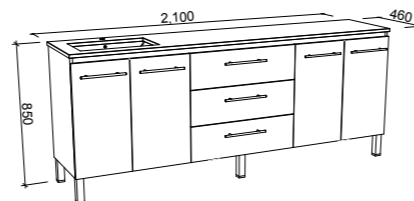

On Legs

CABINET WITH	SKU	RRP
20mm SilkSurface Top with White Gloss Above Counter Ceramic Basin Left-hand Offset	HOU-V-2100-L-SSA-L	$5,513
20mm SilkSurface Top with White Gloss Under Counter Ceramic Basin Left-hand Offset	HOU-V-2100-L-SSU-L	$5,513
No Top Left Hand Offset	HOU-VCO-2100-L-X-L	$3,646

NOTE: Right-hand offset also available. Order by replacing **-L-** with **-R-** in the relevant SKU.