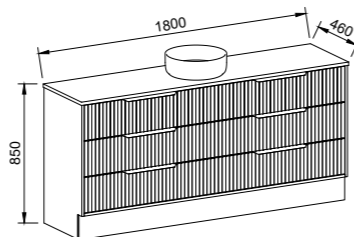

CABINET WITH	SKU	RRP
20mm SilkSurface Top with White Gloss Above Counter Ceramic Basin	EMM-V-1800-C-SSA-F	$5,773
No Top	EMM-VCO-1800-C-X-F	$4,480