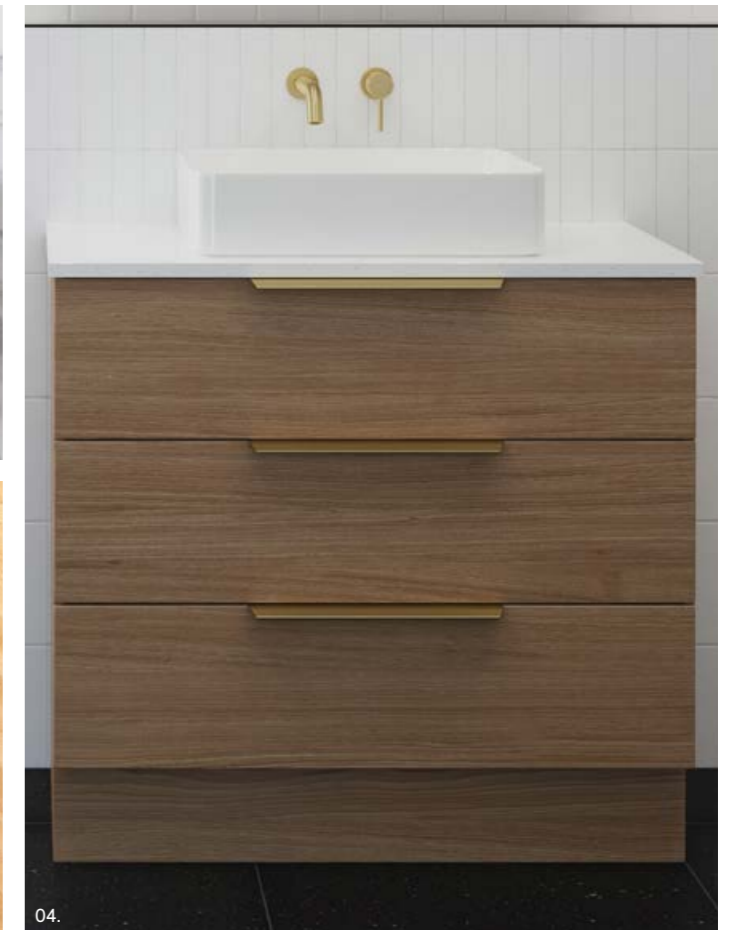

[01.] Paxton Vanity 900mm | PAX-V-900-C-HVN-W | $1,884 Olive Satin Cabinet with Haven Matt Dolomite Top | Shown with Under Cabinet Lighting | LED-L-UNDERCAB-V | ADD $413 | Shown with Church Shaving Cabinet 600mm | CHU-SC-600-D-G | $1,102 | Shown with Under Shaving Cabinet Lighting | LED-L-UNDERCAB-S-R | ADD $413 **[02.] Paxton Vanity 1500mm** | PAX-V-1500-C-REG-W | $3,222 White Satin Cabinet with Regal Mineral Composite Top **[03.] Paxton Vanity 1200mm** | PAX-V-1200-C-SSA-W | $3,112 Tassie Oak Cabinet with Carrara SilkSurface Top and White Gloss Allure Ceramic Basin | Shown with Under Cabinet Lighting | LED-L-UNDERCAB-V | ADD $413 **[04.] Paxton Vanity 900mm** | PAX-V-900-C-SSA-F | $3,010 Classic Oak Cabinet with Star Dust SilkSurface Top and White Gloss Enchant Ceramic Basin **Please refer to pricelist pages for all available options.**

*Selected sizes. See page 182 for Vanity Top Collection.