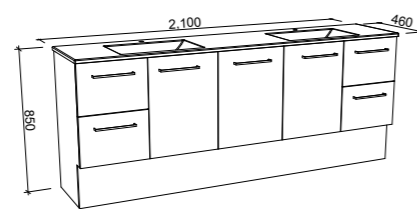

Eloura

G GOLD INCLUSIONS

ELOURA 2100mm CENTRE BOWL

Wall Hung

Floor Standing

On Legs

CABINET WITH	SKU	RRP
Regal Mineral Composite Top	ELO-V-2100-C-REG-W	$5,376
No Top	ELO-VCO-2100-C-X-W	$2,854

CABINET WITH	SKU	RRP
Regal Mineral Composite Top	ELO-V-2100-C-REG-F	$5,690
No Top	ELO-VCO-2100-C-X-F	$3,211

CABINET WITH	SKU	RRP
Regal Mineral Composite Top	ELO-V-2100-C-REG-L	$5,658
No Top	ELO-VCO-2100-C-X-L	$3,175

ELOURA 2100mm DOUBLE BOWL

Wall Hung

Floor Standing

On Legs

CABINET WITH	SKU	RRP
Regal Mineral Composite Top	ELO-V-2100-D-REG-W	$5,672
No Top	ELO-VCO-2100-D-X-W	$2,900

CABINET WITH	SKU	RRP
Regal Mineral Composite Top	ELO-V-2100-D-REG-F	$6,004
No Top	ELO-VCO-2100-D-X-F	$3,265

CABINET WITH	SKU	RRP
Regal Mineral Composite Top	ELO-V-2100-D-REG-L	$5,970
No Top	ELO-VCO-2100-D-X-L	$3,229

Emmett

G GOLD INCLUSIONS

EMMETT 750mm

Wall Hung

Floor Standing

CABINET WITH	SKU	RRP
20mm SilkSurface Top with White Gloss Above Counter Ceramic Basin	EMM-V-750-C-SSA-W	$2,167
No Top	EMM-VCO-750-C-X-W	$1,518

CABINET WITH	SKU	RRP
20mm SilkSurface Top with White Gloss Above Counter Ceramic Basin	EMM-V-750-C-SSA-F	$2,779
No Top	EMM-VCO-750-C-X-F	$2,130

EMMETT 900mm

Wall Hung

Floor Standing

CABINET WITH	SKU	RRP
20mm SilkSurface Top with White Gloss Above Counter Ceramic Basin	EMM-V-900-C-SSA-W	$2,497
No Top	EMM-VCO-900-C-X-W	$1,751

CABINET WITH	SKU	RRP
20mm SilkSurface Top with White Gloss Above Counter Ceramic Basin	EMM-V-900-C-SSA-F	$3,193
No Top	EMM-VCO-900-C-X-F	$2,447

EMMETT 1200mm

Wall Hung

Floor Standing

CABINET WITH	SKU	RRP
20mm SilkSurface Top with White Gloss Above Counter Ceramic Basin	EMM-V-1200-C-SSA-W	$3,033
No Top	EMM-VCO-1200-C-X-W	$2,100