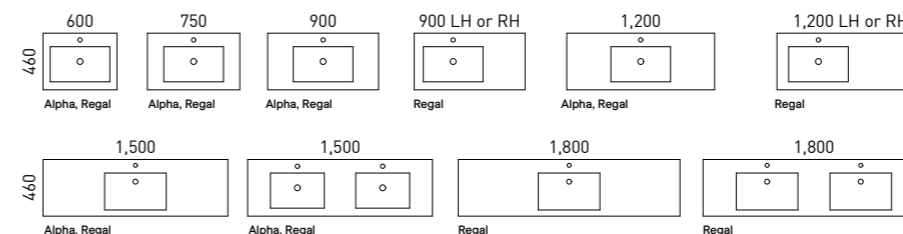

Available in wall hung, floor standing and on legs.

- Top options include:
 - 20mm integrated tops; Alpha* and Regal
- Cabinet options include:
 - Painted only
- See pages 196 - 200 for applicable handles