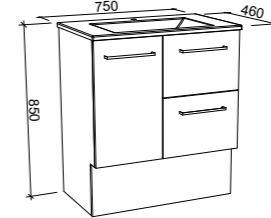

Floor Standing

CABINET WITH	SKU	RRP
Alpha Ceramic Top	ELO-V-750-C-APH-F	$2,018
Regal Mineral Composite Top	ELO-V-750-C-REG-F	$2,018
Haven Dolomite Top	ELO-V-750-C-HVN-F	$2,018
Grand Mineral Composite Top	ELO-V-750-C-GND-F	$2,183
No Top	ELO-VCO-750-C-X-F	$1,489