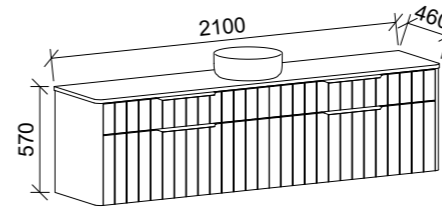

HURON 2100mm CENTRE BOWL

Wall Hung

CABINET WITH	SKU	RRP
20mm SilkSurface Top with White Gloss Above Counter Basin	HUR-V-2100-C-SSA-W	$4,202
No Top	HUR-VCO-2100-C-X-W	$2,207

Floor Standing