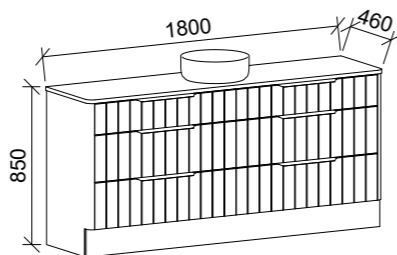

CABINET WITH	SKU	RRP
20mm SilkSurface Top with White Gloss Above Counter Basin	HUR-V-1800-C-SSA-F	$4,510
No Top	HUR-VCO-1800-C-X-F	$2,618

Huron

G GOLD INCLUSIONS