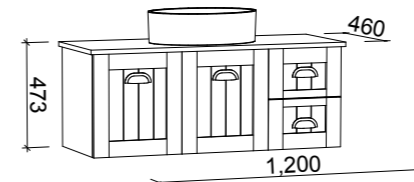

NORFOLK 1200mm

Wall Hung

CABINET WITH	SKU	RRP
Alpha Ceramic Top	NOR-V-1200-C-APH-W	$2,308
20mm SilkSurface Top with White Gloss Above Counter Ceramic Basin	NOR-V-1200-C-SSA-W	$2,937
20mm SilkSurface Top with White Gloss Ceramic Under Counter Basin	NOR-V-1200-C-SSU-W	$2,937
No Top	NOR-VCO-1200-C-X-W	$2,181

Floor Standing