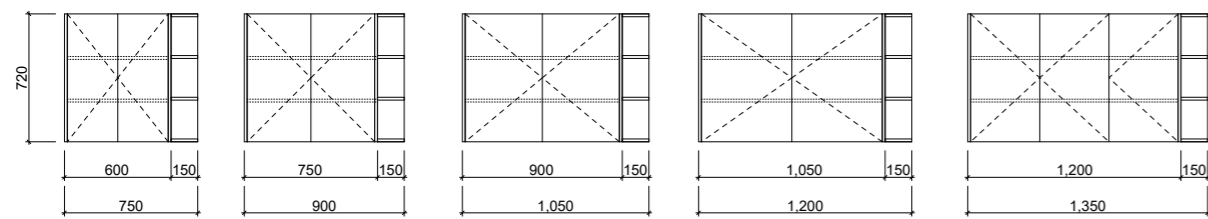

New York Shaving Cabinet

Unleash your interior design potential with the versatile New York shaver. This sophisticated piece features exterior display shelves at one end, offering a beautiful space to showcase your favourite decor. To accommodate your bathroom layout, the shelves can be fully reversed (unless ordered with upgrades).

- Upgrade to Platinum option with Luxe Graphite interior and glass internal shelves to match Platinum vanities
- Semi-recessed option available upon request (additional charges apply)
- Optional under cabinet lighting available (additional charges apply)

All cabinets 166mm deep. Usable as left- or right-hand shelves.

[01.] New York Shaving Cabinet 1350mm | NEW-SC-1350-R-G | $1,383 Olive Satin Cabinet | Shown with Under Shaving Cabinet Lighting | LED-L-UNDERCAB-S-R | ADD $413 **Please refer to pricelist pages for all available options.**

Sutherland House Shaving Cabinet BY SHAYNNA BLAZE

The intricate details of the framed mirror, with its finely radiused corners takes a humble shaving cabinet and makes it a work of art. With its internal oak finish trim, the beautiful design continues when you look inside.

- Semi recessed option available upon request
- Optional under cabinet lighting available (additional charges apply)