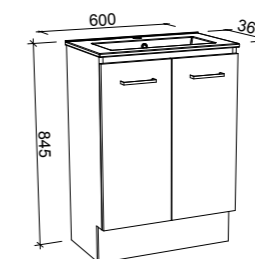

Flynn Ensuite

S SILVER INCLUSIONS

FLYNN ENSUITE 600mm

Wall Hung

CABINET WITH	SKU	RRP
Urban Ceramic Top	FLYE-V-600-C-URB-W	\$875
No Top	FLYE-VCO-600-C-X-W	\$656

Floor Standing

CABINET WITH	SKU	RRP
Urban Ceramic Top	FLYE-V-600-C-URB-F	\$1,081
No Top	FLYE-VCO-600-C-X-F	\$846