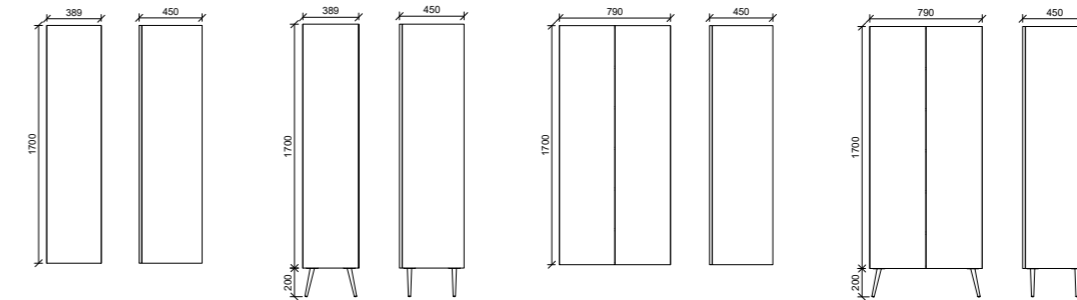

[01.] Sutherland House Tallboy | SHC-TB-400-L-G | $2,094 Light Pistachio Satin Cabinet [02.] Sutherland House Tallboy | SHC-TB-400-W-G | $1,942 Navy Blue Satin Cabinet | Shown with Push-to-Open Upgrade | UPG-OPT-DOOR-PTO | ADD $61 per door Please refer to pricelist pages for all available options.