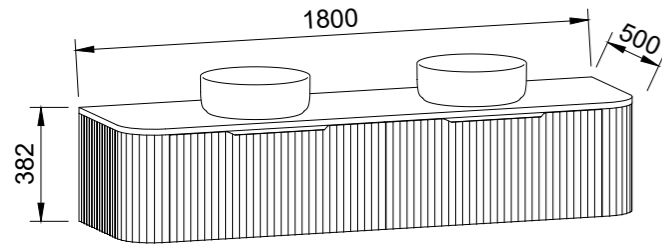

Santos

G GOLD INCLUSIONS

SANTOS 1800mm DOUBLE BOWL

Wall Hung

CABINET WITH	SKU	RRP
20mm SilkSurface Top with White Gloss Above Counter Ceramic Basins	SAN-V-1800-D-SSA-W	$4,160
No Top	SAN-VCO-1800-D-X-W	$3,039