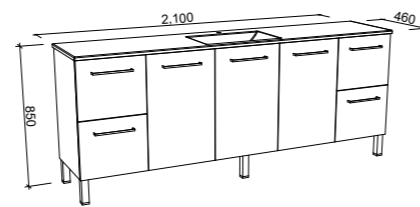

Eloura

G GOLD INCLUSIONS

ELOURA 2100mm CENTRE BOWL

Wall Hung

Floor Standing

On Legs

CABINET WITH	SKU	RRP
Regal Mineral Composite Top	ELO-V-2100-C-REG-W	\$5,376
No Top	ELO-VCO-2100-C-X-W	\$2,854

CABINET WITH	SKU	RRP
Regal Mineral Composite Top	ELO-V-2100-C-REG-F	\$5,690
No Top	ELO-VCO-2100-C-X-F	\$3,211