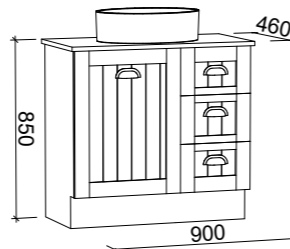

CABINET WITH	SKU	RRP
Alpha Ceramic Top	NOR-V-900-C-APH-F	$2,421
20mm SilkSurface Top with White Gloss Above Counter Ceramic Basin	NOR-V-900-C-SSA-F	$2,812
No Top	NOR-VCO-900-C-X-F	$2,158

Norfolk

G GOLD INCLUSIONS