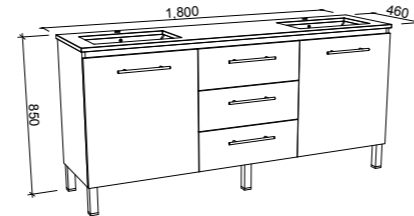

On Legs

CABINET WITH	SKU	RRP
20mm SilkSurface Top with White Gloss Above Counter Ceramic Basins	HOU-V-1800-D-SSA-L	$5,049
20mm SilkSurface Top with White Gloss Under Counter Ceramic Basins	HOU-V-1800-D-SSU-L	$5,049
No Top	HOU-VCO-1800-D-X-L	$3,127