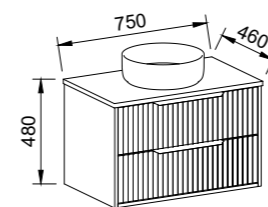

EMMETT 750mm

Wall Hung