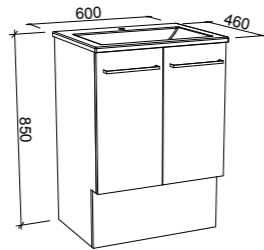

Floor Standing

CABINET WITH	SKU	RRP
Alpha Ceramic Top	ELO-V-600-C-APH-F	$1,767
Regal Mineral Composite Top	ELO-V-600-C-REG-F	$1,767
Grand Mineral Composite Top	ELO-V-600-C-GND-F	$1,970
No Top	ELO-VCO-600-C-X-F	$1,241