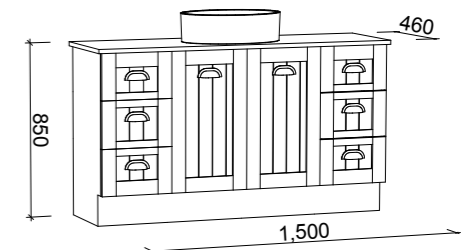

CABINET WITH	SKU	RRP
20mm SilkSurface Top with White Gloss Above Counter Ceramic Basin	NOR-V-1500-C-SSA-W	$3,621
20mm SilkSurface Top with White Gloss Ceramic Under Counter Basin	NOR-V-1500-C-SSU-W	$3,621
No Top	NOR-VCO-1500-C-X-W	$3,080

Floor Standing