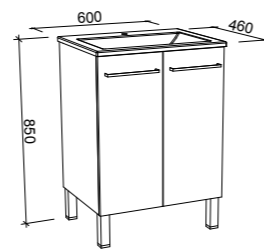

On Legs

CABINET WITH	SKU	RRP
Alpha Ceramic Top	ELO-V-600-C-APH-L	$1,804
Regal Mineral Composite Top	ELO-V-600-C-REG-L	$1,804
Grand Mineral Composite Top	ELO-V-600-C-GND-L	$2,018
No Top	ELO-VCO-600-C-X-L	$1,308

Eloura

G GOLD INCLUSIONS