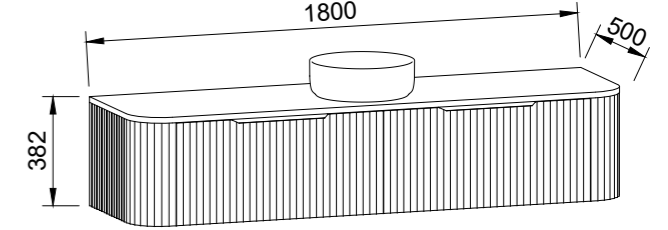

SANTOS 1800mm CENTRE BOWL

Wall Hung

CABINET WITH	SKU	RRP
20mm SilkSurface Top with White Gloss Above Counter Ceramic Basin	SAN-V-1800-C-SSA-W	$3,940
No Top	SAN-VCO-1800-C-X-W	$3,039

NOTE: Woodgrain finishes only available in Coastal Oak, Prime Oak, Tassie Oak, Florentine Walnut, or Bottega Oak. Handles only available in 350mm Loft, Ova, or Wave Handles. Included is space saver plumbing kit to hide plumbing behind drawers.