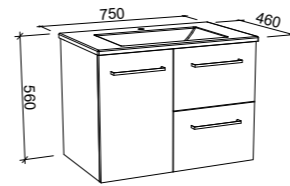

Eloura

G GOLD INCLUSIONS

ELOURA 750mm

Wall Hung

CABINET WITH	SKU	RRP
Alpha Ceramic Top	ELO-V-750-C-APH-W	\$1,822
Regal Mineral Composite Top	ELO-V-750-C-REG-W	\$1,822
Haven Dolomite Top	ELO-V-750-C-HVN-W	\$1,822
Grand Mineral Composite Top	ELO-V-750-C-GND-W	\$2,018
No Top	ELO-VCO-750-C-X-W	\$1,323