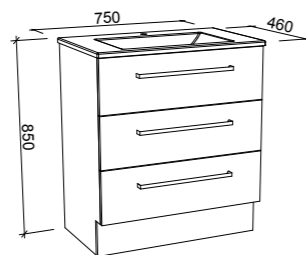

Floor Standing