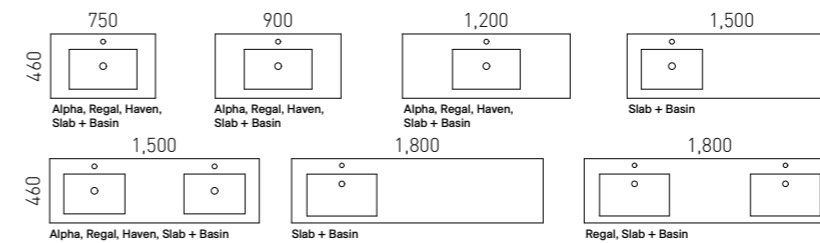

Available in wall hung, floor standing and on legs.

- Top options include:
 - 20mm integrated tops - Alpha*, Regal* and Haven*
 - 20mm SilkSurface slab top with above or under counter basin/s
 - 60mm SilkSurface Freedom slab top with above counter basin/s
- Cabinet options include:
 - Painted only