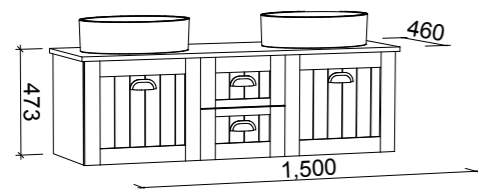

Norfolk

G GOLD INCLUSIONS

NORFOLK 1500mm DOUBLE BOWL

Wall Hung

CABINET WITH	SKU	RRP
20mm SilkSurface Top with White Gloss Above Counter Ceramic Basin	NOR-V-1500-D-SSA-W	\$3,722
20mm SilkSurface Top with White Gloss Ceramic Under Counter Basin	NOR-V-1500-D-SSU-W	\$3,722
No Top	NOR-VCO-1500-D-X-W	\$3,135