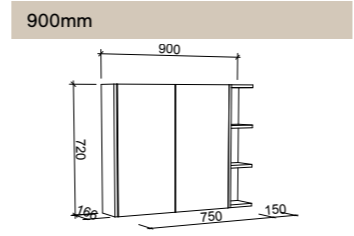

SKU	RRP
NEW-SC-900-L-G	$1,005
NEW-SC-900-L-P	$1,129