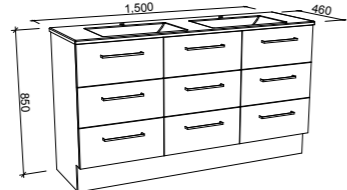

Floor Standing

CABINET WITH	SKU	RRP
Regal Mineral Composite Top	PAX-V-1500-D-REG-F	$4,397
Alpha Ceramic Top	PAX-V-1500-D-APH-F	$4,763
Haven Dolomite Top	PAX-V-1500-D-HVN-F	$4,397
Grand Mineral Composite Top	PAX-V-1500-D-GND-F	$4,792
20mm SilkSurface Top with White Gloss Above Counter Ceramic Basin	PAX-V-1500-D-SSA-F	$5,126
No Top	PAX-VCO-1500-D-X-F	$3,081