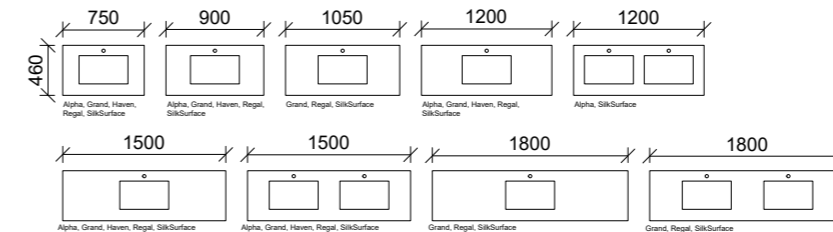

[01.] Paxton Vanity 900mm | PAX-V-900-C-HVN-W | $1,884 Olive Satin Cabinet with Haven Matt Dolomite Top | Shown with Under Cabinet Lighting | LED-L-UNDERCAB-V | ADD $413 | Shown with Church Shaving Cabinet 600mm | CHU-SC-600-D-G | $1,102 | Shown with Under Shaving Cabinet Lighting | LED-L-UNDERCAB-S-R | ADD $413 **[02.] Paxton Vanity 1500mm** | PAX-V-1500-C-REG-W | $3,222 White Satin Cabinet with Regal Mineral Composite Top **[03.] Paxton Vanity 1200mm** | PAX-V-1200-C-SSA-W | $3,112 Tassie Oak Cabinet with Carrara SilkSurface Top and White Gloss Allure Ceramic Basin | Shown with Under Cabinet Lighting | LED-L-UNDERCAB-V | ADD $413 **[04.] Paxton Vanity 900mm** | PAX-V-900-C-SSA-F | $3,010 Classic Oak Cabinet with Star Dust SilkSurface Top and White Gloss Enchant Ceramic Basin **Please refer to pricelist pages for all available options.**

*Selected sizes. See page 182 for Vanity Top Collection.