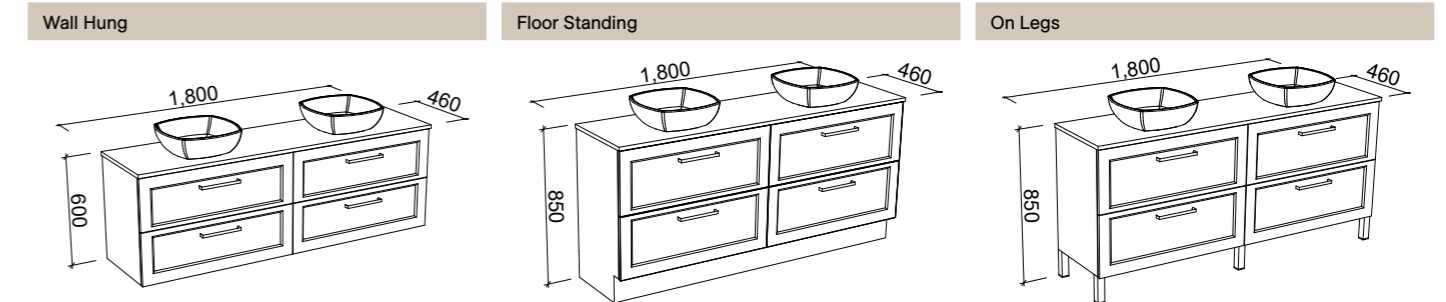

WASHINGTON 1800mm DOUBLE BOWL

CABINET WITH	SKU	RRP	CABINET WITH	SKU	RRP	CABINET WITH	SKU	RRP
Regal Mineral Composite Top	WAS-V-1800-D-REG-W	$4,122	Regal Mineral Composite Top	WAS-V-1800-D-REG-F	$4,396	Regal Mineral Composite Top	WAS-V-1800-D-REG-L	$4,588
20mm SilkSurface Top with White Gloss Ceramic Above Counter Basin	WAS-V-1800-D-SSA-W	$4,514	20mm SilkSurface Top with White Gloss Ceramic Above Counter Basin	WAS-V-1800-D-SSA-F	$4,786	20mm SilkSurface Top with White Gloss Ceramic Above Counter Basin	WAS-V-1800-D-SSA-L	$4,979
20mm SilkSurface Top with White Gloss Ceramic Under Counter Basin	WAS-V-1800-D-SSU-W	$4,514	20mm SilkSurface Top with White Gloss Ceramic Under Counter Basin	WAS-V-1800-D-SSU-F	$4,786	20mm SilkSurface Top with White Gloss Ceramic Under Counter Basin	WAS-V-1800-D-SSU-L	$4,979
60mm SilkSurface Freedom Top with White Gloss Ceramic Above Counter Basin	WAS-V-1800-D-FRA-W	$5,037	60mm SilkSurface Freedom Top with White Gloss Ceramic Above Counter Basin	WAS-V-1800-D-FRA-F	$5,310	60mm SilkSurface Freedom Top with White Gloss Ceramic Above Counter Basin	WAS-V-1800-D-FRA-L	$5,502
60mm SilkSurface Freedom Top with White Gloss Ceramic Under Counter Basin	WAS-V-1800-D-FRU-W	$5,037	60mm SilkSurface Freedom Top with White Gloss Ceramic Under Counter Basin	WAS-V-1800-D-FRU-F	$5,310	60mm SilkSurface Freedom Top with White Gloss Ceramic Under Counter Basin	WAS-V-1800-D-FRU-L	$5,502
No Top	WAS-VCO-1800-D-X-W	$2,357	No Top	WAS-VCO-1800-D-X-F	$2,629	No Top	WAS-VCO-1800-D-X-L	$2,823