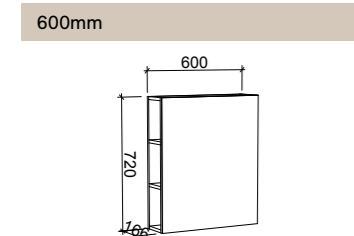

MUNICH

SKU	RRP
MUN-SC-600-S-G	$926
MUN-SC-600-S-P	$1,041