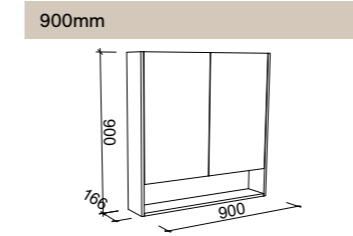

SKU	RRP
TEX-SC-900-D-G	$1,100
TEX-SC-900-D-P	$1,218