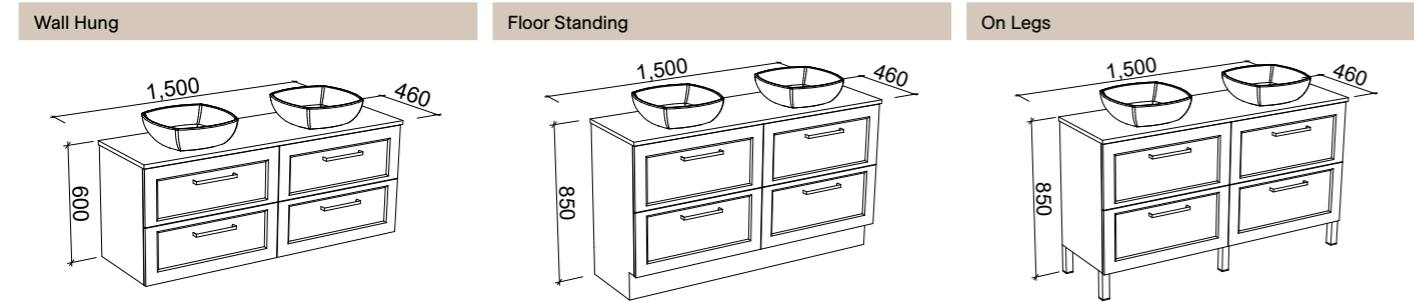

Washington

G GOLD INCLUSIONS

WASHINGTON 1500mm DOUBLE BOWL

CABINET WITH	SKU	RRP	CABINET WITH	SKU	RRP	CABINET WITH	SKU	RRP
Regal Mineral Composite Top	WAS-V-1500-D-REG-W	$3,241	Regal Mineral Composite Top	WAS-V-1500-D-REG-F	$3,455	Regal Mineral Composite Top	WAS-V-1500-D-REG-L	$3,648
Alpha Ceramic Top	WAS-V-1500-D-APH-W	$3,241	Alpha Ceramic Top	WAS-V-1500-D-APH-F	$3,575	Alpha Ceramic Top	WAS-V-1500-D-APH-L	$3,768
Haven Dolomite Top	WAS-V-1500-D-HVN-W	$3,241	Haven Dolomite Top	WAS-V-1500-D-HVN-F	$3,455	Haven Dolomite Top	WAS-V-1500-D-HVN-L	$3,648
20mm SilkSurface Top with White Gloss Ceramic Above Counter Basin	WAS-V-1500-D-SSA-W	$3,853	20mm SilkSurface Top with White Gloss Ceramic Above Counter Basin	WAS-V-1500-D-SSA-F	$4,068	20mm SilkSurface Top with White Gloss Ceramic Above Counter Basin	WAS-V-1500-D-SSA-L	$4,261
20mm SilkSurface Top with White Gloss Ceramic Under Counter Basin	WAS-V-1500-D-SSU-W	$3,853	20mm SilkSurface Top with White Gloss Ceramic Under Counter Basin	WAS-V-1500-D-SSU-F	$4,068	20mm SilkSurface Top with White Gloss Ceramic Under Counter Basin	WAS-V-1500-D-SSU-L	$4,261
60mm SilkSurface Freedom Top with White Gloss Ceramic Above Counter Basin	WAS-V-1500-D-FRA-W	$4,316	60mm SilkSurface Freedom Top with White Gloss Ceramic Above Counter Basin	WAS-V-1500-D-FRA-F	$4,530	60mm SilkSurface Freedom Top with White Gloss Ceramic Above Counter Basin	WAS-V-1500-D-FRA-L	$4,723
60mm SilkSurface Freedom Top with White Gloss Ceramic Under Counter Basin	WAS-V-1500-D-FRU-W	$4,316	60mm SilkSurface Freedom Top with White Gloss Ceramic Under Counter Basin	WAS-V-1500-D-FRU-F	$4,530	60mm SilkSurface Freedom Top with White Gloss Ceramic Under Counter Basin	WAS-V-1500-D-FRU-L	$4,723
No Top	WAS-VCO-1500-D-X-W	$1,799	No Top	WAS-VCO-1500-D-X-F	$2,014	No Top	WAS-VCO-1500-D-X-L	$2,208