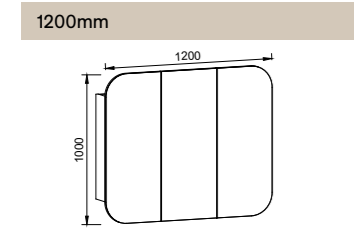

SKU	RRP
JZA-SC-1200-3-G	$1,420
JZA-SC-1200-3-P	$1,544