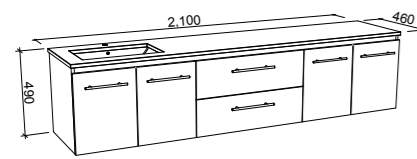

HOUSTON 2100mm OFFSET BOWL

Wall Hung

CABINET WITH	SKU	RRP
20mm SilkSurface Top with White Gloss Above Counter Ceramic Basin Left-hand Offset	HOU-V-2100-L-SSA-W	$5,227
20mm SilkSurface Top with White Gloss Under Counter Ceramic Basin Left-hand Offset	HOU-V-2100-L-SSU-W	$5,227
No Top Left Hand Offset	HOU-VCO-2100-L-X-W	$2,794