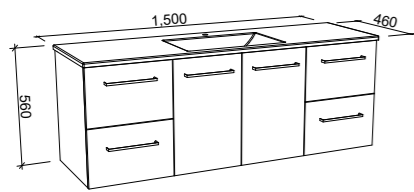

ELOURA 1500mm CENTRE BOWL

Wall Hung

CABINET WITH	SKU	RRP
Alpha Ceramic Top	ELO-V-1500-C-APH-W	$3,556
Regal Mineral Composite Top	ELO-V-1500-C-REG-W	$3,341
Haven Dolomite Top	ELO-V-1500-C-HVN-W	$3,341
Grand Mineral Composite Top	ELO-V-1500-C-GND-W	$3,643
No Top	ELO-VCO-1500-C-X-W	$2,156