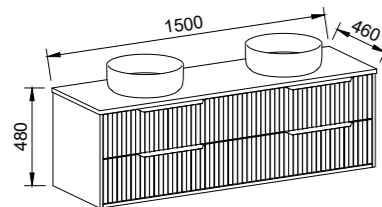

EMMETT 1500mm DOUBLE BOWL

Wall Hung

CABINET WITH	SKU	RRP
20mm SilkSurface Top with White Gloss Above Counter Ceramic Basins	EMM-V-1500-D-SSA-W	$4,157
No Top	EMM-VCO-1500-D-X-W	$2,882

Floor Standing