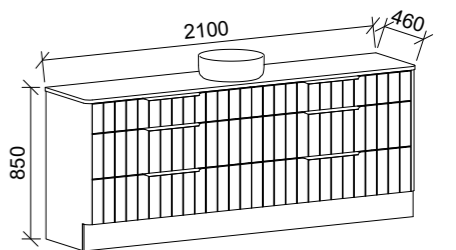

HURON 2100mm CENTRE BOWL

Wall Hung

CABINET WITH	SKU	RRP
20mm SilkSurface Top with White Gloss Above Counter Basin	HUR-V-2100-C-SSA-W	\$4,202
No Top	HUR-VCO-2100-C-X-W	\$2,207

Floor Standing

CABINET WITH	SKU	RRP
20mm SilkSurface Top with White Gloss Above Counter Basin	HUR-V-2100-C-SSA-F	\$4,797
No Top	HUR-VCO-2100-C-X-F	\$2,801