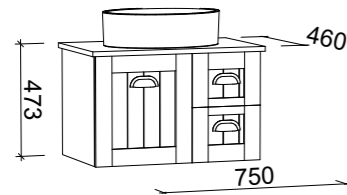

Norfolk

G GOLD INCLUSIONS

NORFOLK 750mm

Wall Hung

CABINET WITH	SKU	RRP
Alpha Ceramic Top	NOR-V-750-C-APH-W	$1,855
20mm SilkSurface Top with White Gloss Above Counter Ceramic Basin	NOR-V-750-C-SSA-W	$2,296
No Top	NOR-VCO-750-C-X-W	$1,848

Floor Standing