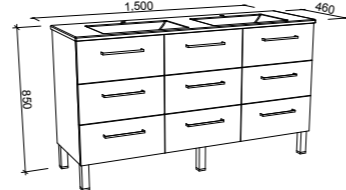

On Legs

CABINET WITH	SKU	RRP
Regal Mineral Composite Top	PAX-V-1500-D-REG-L	$4,444
Alpha Ceramic Top	PAX-V-1500-D-APH-L	$4,797
Haven Dolomite Top	PAX-V-1500-D-HVN-L	$4,444
Grand Mineral Composite Top	PAX-V-1500-D-GND-L	$4,825
20mm SilkSurface Top with White Gloss Above Counter Ceramic Basin	PAX-V-1500-D-SSA-L	$5,158
No Top	PAX-VCO-1500-D-X-L	$3,112

Paxton

G GOLD INCLUSIONS