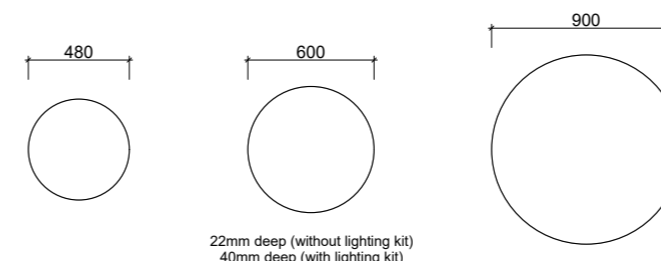

[01.] Oxford Mirror 480mm | OXF-M-480-480 | $299 **[02.] Oxford Mirror 600mm** | OXF-M-600-600 | $573 each | Shown with Mirror Lighting | LED-L-MIRROR | ADD $413 per mirror **[03.] Oxford Mirror 900mm** | OXF-M-900-900 | $916 | Shown with Mirror Lighting | LED-L-MIRROR | ADD $413 **Please refer to pricelist pages for all available options.**