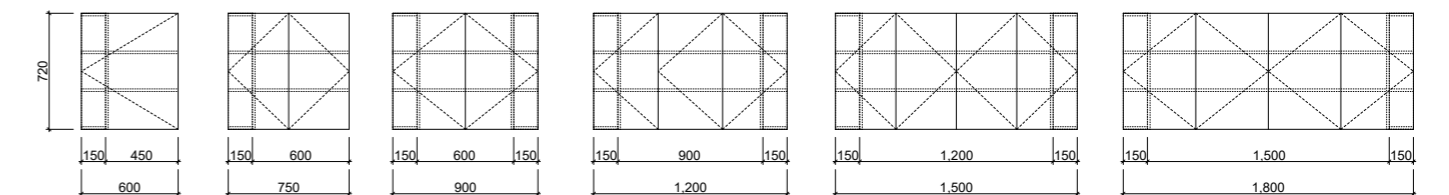

Munich Shaving Cabinet

The Munich shaver is a sleek and functional addition to any bathroom, with its panoramic hinging and unique, hidden, side shelves. Inside, adjustable melamine shelves provide space for storing your essentials.

- Upgrade to Platinum option with Luxe Graphite interior and glass internal shelves to match Platinum vanities
- Optional under cabinet lighting available (additional charges apply)

All cabinets 166mm deep.