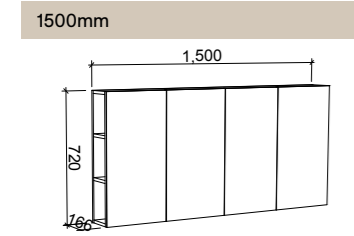

SKU	RRP
MUN-SC-1500-4-G	$1,546
MUN-SC-1500-4-P	$1,660