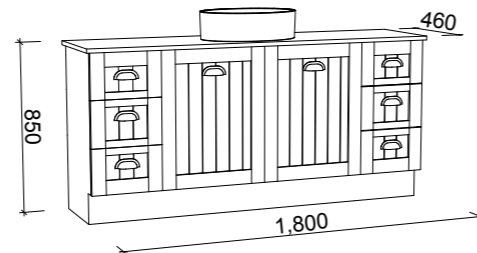

CABINET WITH	SKU	RRP
20mm SilkSurface Top with White Gloss Above Counter Ceramic Basin	NOR-V-1800-C-SSA-F	$4,357
20mm SilkSurface Top with White Gloss Ceramic Under Counter Basin	NOR-V-1800-C-SSU-F	$4,357
No Top	NOR-VCO-1800-C-X-W	$3,247

Floor Standing