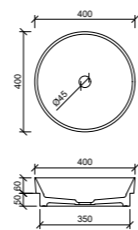

Radius Inset Black

Offset or wall mounted tapware required.
32mm waste.

BKM RAD-BS-400-BKM-U | $385