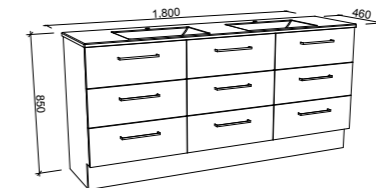

Floor Standing

CABINET WITH	SKU	RRP
Regal Mineral Composite Top	PAX-V-1800-D-REG-F	$5,042
Grand Mineral Composite Top	PAX-V-1800-D-GND-F	$5,519
20mm SilkSurface Top with White Gloss Above Counter Ceramic Basin	PAX-V-1800-D-SSA-F	$5,570
No Top	PAX-VCO-1800-D-X-F	$3,411