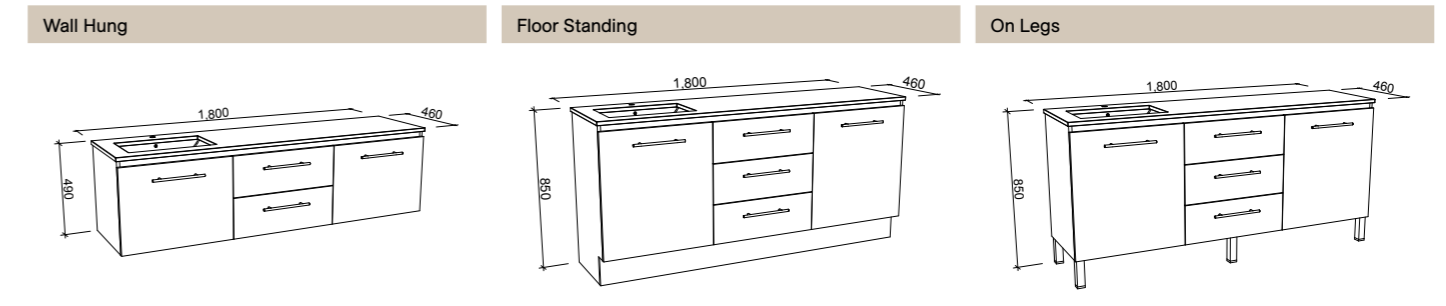

HOUSTON 1800mm OFFSET BOWL

CABINET WITH	SKU	RRP	CABINET WITH	SKU	RRP	CABINET WITH	SKU	RRP
20mm SilkSurface Top with White Gloss Above Counter Ceramic Basin Left-hand Offset	HOU-V-1800-L-SSA-W	$4,435	20mm SilkSurface Top with White Gloss Above Counter Ceramic Basin Left-hand Offset	HOU-V-1800-L-SSA-F	$4,758	20mm SilkSurface Top with White Gloss Above Counter Ceramic Basin Left-hand Offset	HOU-V-1800-L-SSA-L	$4,854
20mm SilkSurface Top with White Gloss Under Counter Ceramic Basin Left-hand Offset	HOU-V-1800-L-SSU-W	$4,435	20mm SilkSurface Top with White Gloss Under Counter Ceramic Basin Left-hand Offset	HOU-V-1800-L-SSU-F	$4,758	20mm SilkSurface Top with White Gloss Under Counter Ceramic Basin Left-hand Offset	HOU-V-1800-L-SSU-L	$4,854
No Top Left Hand Offset	HOU-VCO-1800-L-X-W	$2,477	No Top Left Hand Offset	HOU-VCO-1800-L-X-F	$2,965	No Top Left Hand Offset	HOU-VCO-1800-L-X-L	$3,127

NOTE: Right-hand offset also available. Order by replacing **-L-** with **-R-** in the relevant SKU.