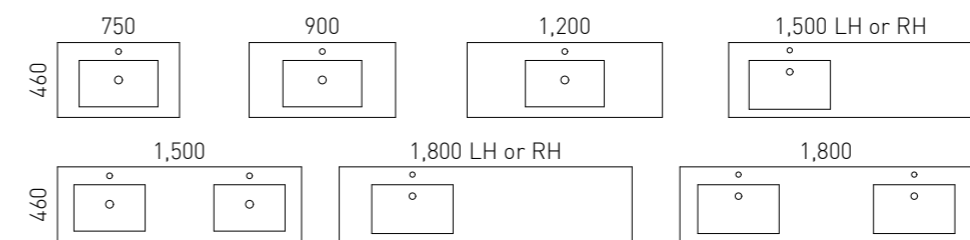

03. Arizona Horizontal Route

04. Arizona Vertical Route

[01.] Arizona Vanity 1500mm | ARZ-V-1500-L-SSA-W | $4,619 Olive Satin Cabinet with White Crystal Boulder SilkSurface Top and White Gloss Lorenzo Inset Ceramic Basin | Shown with Under Cabinet Lighting | LED-L-UNDERCAB-V | ADD $413 | Shown with Eloura Shaving Cabinet 1500mm | ELO-SC-1500-3-G | $1,271 **[02.] Arizona Vanity 900mm** | ARZ-V-900-C-SSA-F | $3,225 White Satin Cabinet with Carrara SilkSurface Top and White Gloss Iconic 420 Ceramic Basin **[03.] Arizona Vanity 1800mm** | ARZ-V-1800-D-SSA-W | $5,367 Light Grey Satin Cabinet with Carrara SilkSurface Top and White Gloss Lorenzo Inset Ceramic Basins **[04.] Arizona Vanity 1200mm** | ARZ-V-1200-C-SSA-W | $3,188 Emerald Green Cabinet with Arctic White SilkSurface Top and White Gloss Enchant Ceramic Basin | Shown with Portland Mirror 930mm | POR-M-930-930 | $1,133 **Please refer to pricelist pages for all available options.**

NOTE: Arizona Vertical routing standard unless specified otherwise.