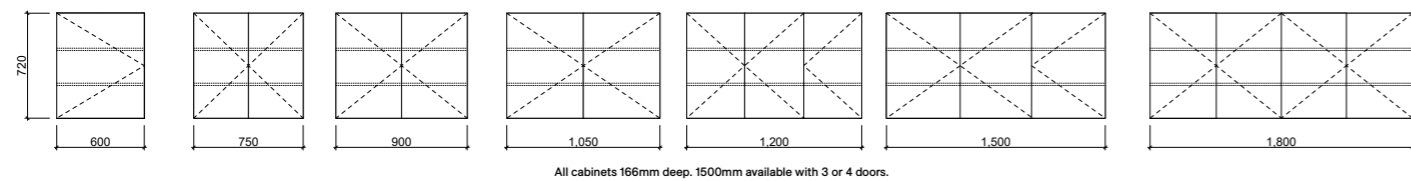

Eloura Shaving Cabinet

Enhance your contemporary bathroom with the stylish all-glass Eloura shaver. Its sleek design reflects light to brighten up your space while offering excellent storage solutions. Optionally, you can choose to add under-cabinet lighting to create an even more ambient atmosphere (additional charges apply).

- Upgrade to Platinum option with Luxe Graphite interior and glass internal shelves to match Platinum vanities
- Fully reversible (unless ordered with lighting or powerpoint)
- Semi-recessed option available on request

[01.] Eloura Shaving Cabinet 1500mm | ELO-SC-1500-3-G | $1,271 Olive Satin Cabinet **[02.] Eloura Shaving Cabinet 1800mm** | ELO-SC-1800-4-G | $1,525 Palomera Oak Cabinet | Shown with Under Shaving Cabinet Lighting | LED-L-UNDERCAB-S-R | ADD $413 **[03.] Eloura Shaving Cabinet 900mm** | ELO-SC-900-D-G | $858 Classic Oak Cabinet **Please refer to pricelist pages for all available options.**

Havana Shaving Cabinet

Bring a touch of sophistication to your modern bathroom with the Havana shaver! Its stunning round design not only adds a stylish touch, but also offers practical storage solutions for all your bathroom essentials.

- Upgrade to Platinum option with Luxe Graphite interior and glass internal shelves to match Platinum vanities
- Optional under cabinet lighting available (additional charges apply)
- Fully reversible (unless ordered with upgrades)