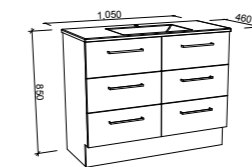

Floor Standing