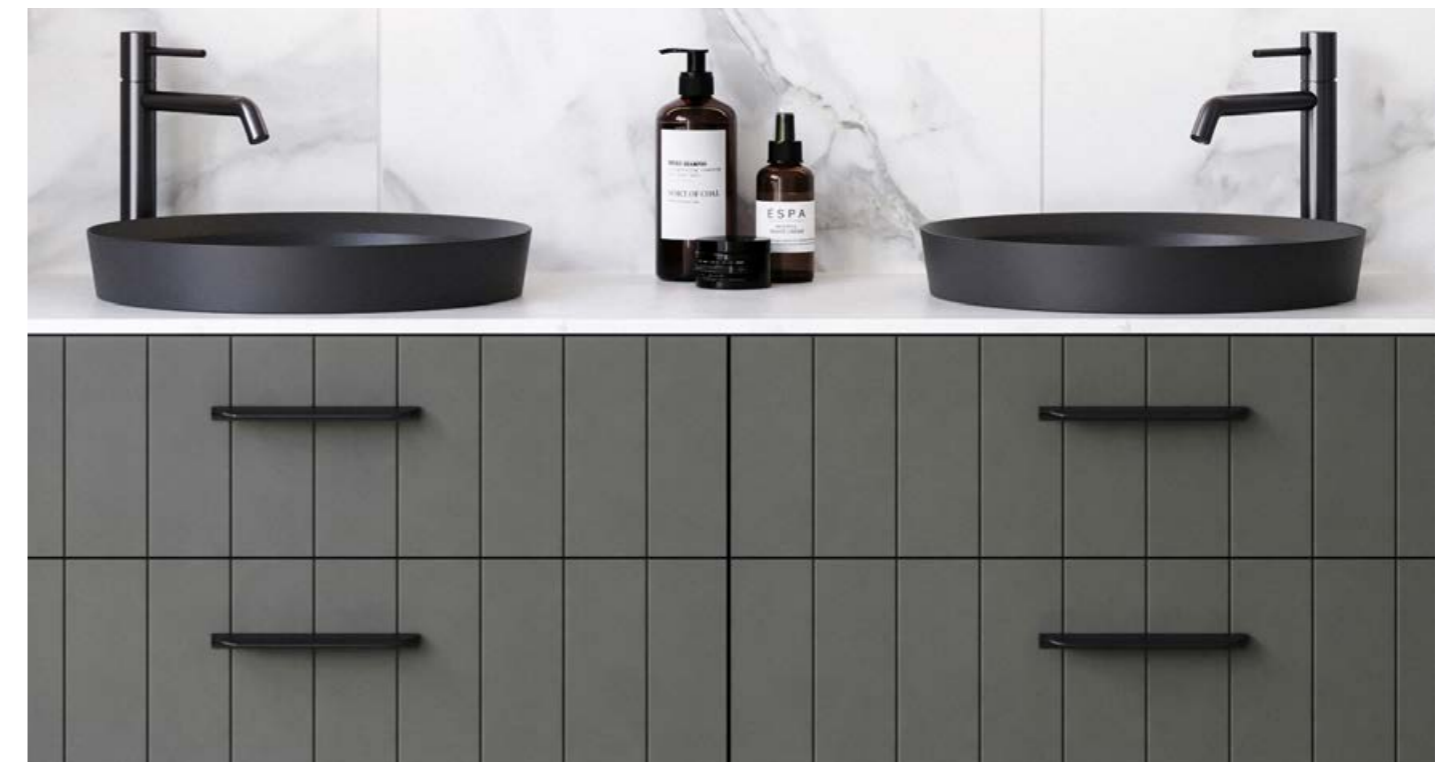

Wave Handle* Attaches on the top of door and drawer fronts.

Chrome	Brushed Nickel	Gunmetal	Black	Brushed Gold
SKU	SKU	SKU	SKU	SKU
RRP	RRP	RRP	RRP	RRP
200mm WAV-H-200-CR $42	200mm WAV-H-200-BN $42	200mm WAV-H-200-GM $42	200mm WAV-H-200-BL $42	200mm WAV-H-200-BG $42
350mm WAV-H-350-CR $42	350mm WAV-H-350-BN $42	350mm WAV-H-350-GM $42	350mm WAV-H-350-BL $42	350mm WAV-H-350-BG $42

*Denotes handles suitable for shaker cabinets.

HANDLE MOUNTING HOLE CENTRES

ARCH	ECLIPSE	OVA
244mm 224mm Holes	110mm 96mm Holes	100mm 64mm
340mm 320mm Holes		200mm 128mm
	KNURLED BAR	350mm 256mm
CRESCENT	106mm 96mm Holes	
96mm 64mm Holes	202mm 192mm Holes	RETRO
	330mm 320mm Holes	105mm 64mm Holes
CURVE		
198mm 160mm Holes	LOFT	SOLID LIP
359mm 320mm Holes	200mm 160mm Holes	50mm 32mm Holes
	350mm 256mm Holes	178mm 160mm Holes
DUKE		
200mm 128mm Holes	LORD	SQUARE
400mm 320mm Holes	120mm 96mm Holes	224mm 192mm Holes
	215mm 192mm Holes	352mm 320mm Holes
D	310mm 288mm Holes	
104mm 96mm Holes	410mm 384mm Holes	WAVE
138mm 128mm Holes		200mm 160mm Holes
230mm 224mm Holes	MONARCH	350mm 256mm Holes
361mm 352mm Holes	150mm 96mm Holes	
457mm 448mm Holes	240mm 192mm Holes	
	340mm 288mm Holes	
DISC	435mm 384mm Holes	
100mm 32mm Holes		
200mm 96mm Holes