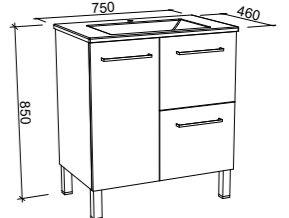

On Legs

CABINET WITH	SKU	RRP
Alpha Ceramic Top	ELO-V-750-C-APH-L	$2,018
Regal Mineral Composite Top	ELO-V-750-C-REG-L	$2,018
Haven Dolomite Top	ELO-V-750-C-HVN-L	$2,018
Grand Mineral Composite Top	ELO-V-750-C-GND-L	$2,200
No Top	ELO-VCO-750-C-X-L	$1,489