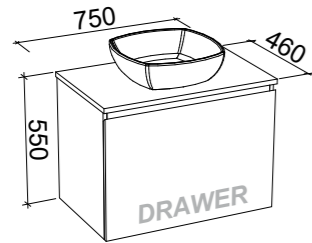

Chicago

P PLATINUM INCLUSIONS

CHICAGO 750mm

Wall Hung

CABINET WITH	SKU	RRP
Alpha Ceramic Top	CHI-V-750-C-APH-W	$1,967
Haven Dolomite Top	CHI-V-750-C-HVN-W	$1,967
Regal Mineral Composite Top	CHI-V-750-C-REG-W	$1,967
20mm SilkSurface Top with White Gloss Above Counter Ceramic Basin	CHI-V-750-C-SSA-W	$2,337
20mm SilkSurface Top with White Gloss Under Counter Ceramic Basin	CHI-V-750-C-SSU-W	$2,337
No Top	CHI-VCO-750-C-X-W	$1,459