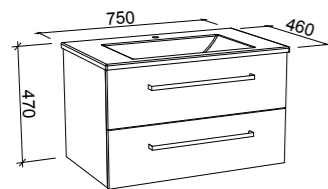

PAXTON 750mm

Wall Hung