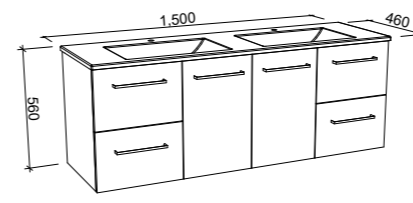

Eloura

G GOLD INCLUSIONS

ELOURA 1500mm DOUBLE BOWL

Wall Hung

CABINET WITH	SKU	RRP
Alpha Ceramic Top	ELO-V-1500-D-APH-W	\$3,876
Regal Mineral Composite Top	ELO-V-1500-D-REG-W	\$3,643
Haven Dolomite Top	ELO-V-1500-D-HVN-W	\$3,643
Grand Mineral Composite Top	ELO-V-1500-D-GND-W	\$3,985
No Top	ELO-VCO-1500-D-X-W	\$2,194