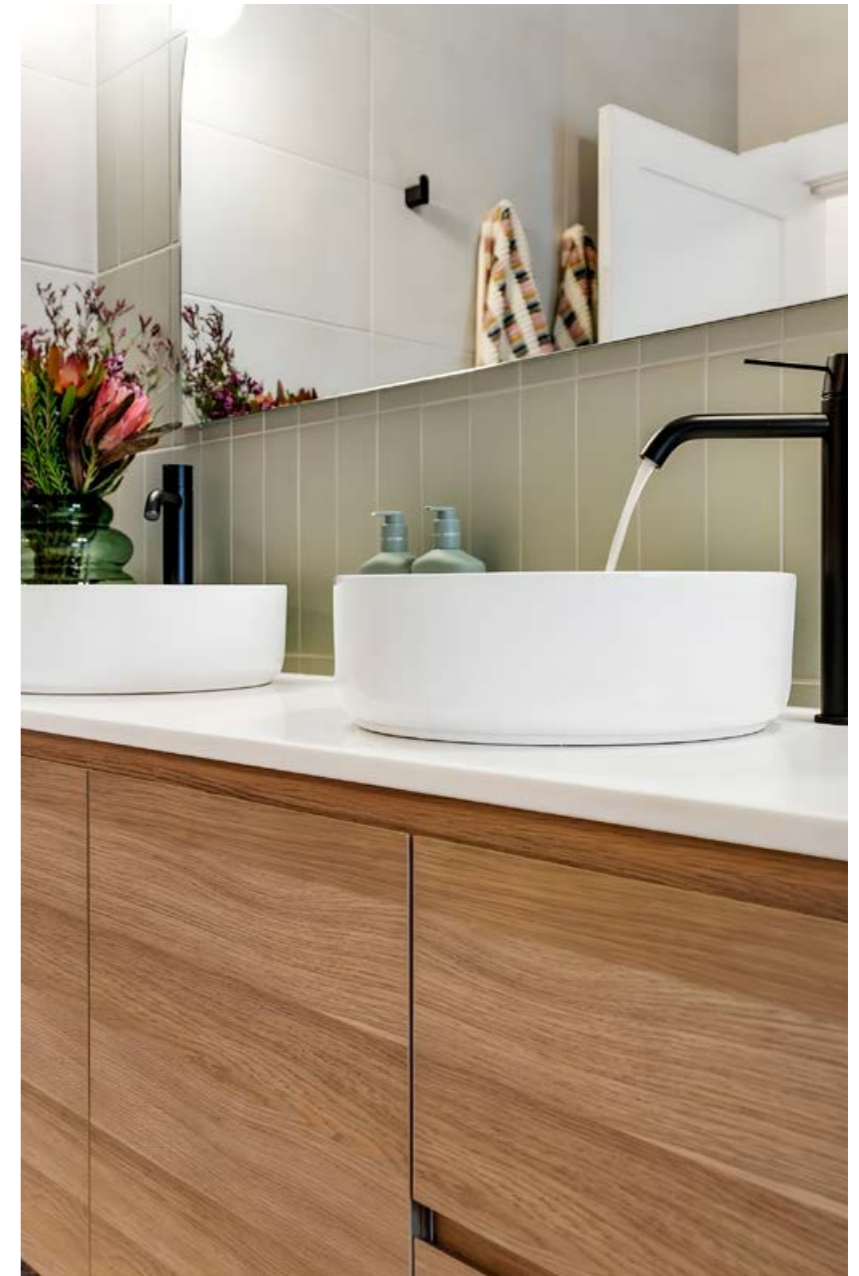

Discover the possibilities of expressing your style with the Harvey Norman Collection.

Featured on @timberlineaustralia
Follow us for more bathroom inspiration.