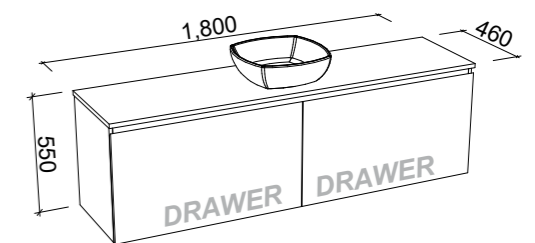

CHICAGO 1800mm CENTRE BOWL

Wall Hung

CABINET WITH	SKU	RRP
Regal Mineral Composite Top	CHI-V-1800-C-REG-W	$3,435
20mm SilkSurface Top with White Gloss Above Counter Ceramic Basin	CHI-V-1800-C-SSA-W	$3,758
20mm SilkSurface Top with White Gloss Under Counter Ceramic Basin	CHI-V-1800-C-SSU-W	$3,758
No Top	CHI-VCO-1800-C-X-W	$2,106