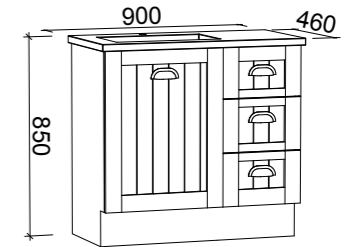

CABINET WITH	SKU	RRP
20mm SilkSurface Top with White Gloss Ceramic Under Counter Basin	NOR-V-900-L-SSU-F	$2,812