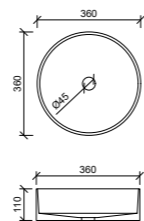

Luxe Brushed Nickel

BN LUX-BS-360-BN-U | $665
(Including 32mm waste)