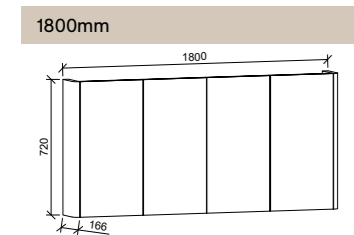

Shaving Cabinets Continued

HURON CONTINUED

SKU	RRP
HUR-SC-1800-4-G	$1,724
HUR-SC-1800-4-P	$1,848