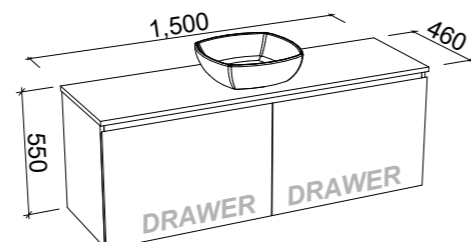

CHICAGO 1500mm CENTRE BOWL

Wall Hung

CABINET WITH	SKU	RRP
Alpha Ceramic Top	CHI-V-1500-C-APH-W	$3,866
Haven Dolomite Top	CHI-V-1500-C-HVN-W	$2,972
Regal Mineral Composite Top	CHI-V-1500-C-REG-W	$2,972
20mm SilkSurface Top with White Gloss Above Counter Ceramic Basin	CHI-V-1500-C-SSA-W	$3,517
20mm SilkSurface Top with White Gloss Under Counter Ceramic Basin	CHI-V-1500-C-SSU-W	$3,517
No Top	CHI-VCO-1500-C-X-W	$1,946