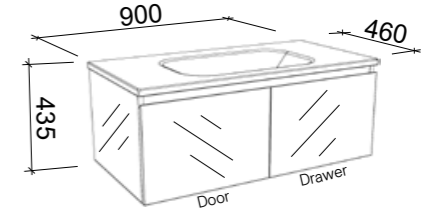

OREGON 900mm

Wall Hung

CABINET WITH	SKU	RRP
Alpha Ceramic Top	ORE-V-900-C-APH-W	$1,627
Regal Mineral Composite Top	ORE-V-900-C-REG-W	$1,627
20mm SilkSurface Top with White Gloss Above Counter Ceramic Basin	ORE-V-900-C-SSA-W	$2,331
20mm SilkSurface Top with White Gloss Under Counter Ceramic Basin	ORE-V-900-C-SSU-W	$2,331
No Top	ORE-VCO-900-C-X-W	$1,089