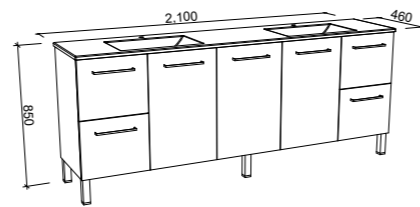

CABINET WITH	SKU	RRP
Regal Mineral Composite Top	ELO-V-2100-C-REG-L	\$5,658
No Top	ELO-VCO-2100-C-X-L	\$3,175

ELOURA 2100mm DOUBLE BOWL

Wall Hung

Floor Standing

On Legs

CABINET WITH	SKU	RRP
Regal Mineral Composite Top	ELO-V-2100-D-REG-W	\$5,672
No Top	ELO-VCO-2100-D-X-W	\$2,900