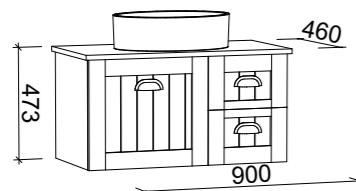

NORFOLK 900mm

Wall Hung

CABINET WITH	SKU	RRP
Alpha Ceramic Top	NOR-V-900-C-APH-W	$2,289
20mm SilkSurface Top with White Gloss Above Counter Ceramic Basin	NOR-V-900-C-SSA-W	$2,477
No Top	NOR-VCO-900-C-X-W	$2,040

Floor Standing