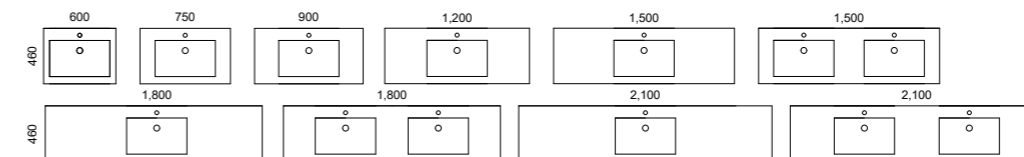

CAPRIO Order with Caprio Route | **DECO** Order with Deco Route | **FARMHOUSE** Order with Farmhouse Route | **REGENCY** Order with Regency Route | **RETRO** Order with Retro Route

[01.] Sutherland House Vanity 1500mm | SHC-V-1500-D-SSA-L | $5,555 Grey Beige Satin Cabinet with Blanca Granite SilkSurface Top and White Gloss Lorenzo Inset Ceramic Basins | Shown with Melody Mirror 1200mm | MEL-M-1200-800 | $1,127 **[02.] Sutherland House Vanity 900mm** | SHC-V-900-C-SSA-L | $3,513 Light Pistachio Satin Cabinet with Lapis Salt SilkSurface Top and White Matt Enchant Ceramic Basin | Shown with Basin Colour Upgrade | UPG-OPT-BASCOLOUR | ADD $152 **[03.] Sutherland House Vanity 1500mm** | SHC-V-1500-D-SSA-W | $5,454 Olive Satin Cabinet with White Crystal Boulder SilkSurface Top and White Gloss Rome Inset Ceramic Basins | Shown with Under Cabinet Vanity Lighting | LED-L-UNDERCAB-V | ADD $413 **[04.] Sutherland House Vanity 1200mm** | SHC-V-1200-C-SSA-W | $3,796 Steel Grey Satin Cabinet with Stratiss SilkSurface Top and White Gloss Allure Ceramic Basin | Shown with Under Cabinet Vanity Lighting | LED-L-UNDERCAB-V | ADD $413 **[05.] Sutherland House Vanity 1200mm** | SHC-V-1200-C-SSA-W | $3,796 Light Grey Satin Cabinet with White Crystal Boulder SilkSurface Top and White Gloss Corrida Inset Mineral Composite Basin | Shown with Mineral Composite Basin Upgrade | UPG-OPT-BASCOLOUR | ADD $152 **Please refer to pricelist pages for all available options.**