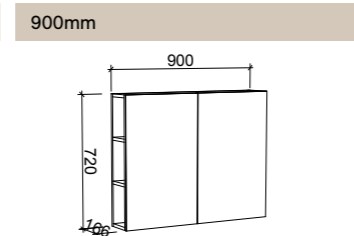

SKU	RRP
JZZ-SC-600-S-G	\$974
JZZ-SC-600-S-P	\$1,033

MUNICH

SKU	RRP
MUN-SC-600-S-G	\$926
MUN-SC-600-S-P	\$1,041

SKU	RRP
MUN-SC-750-D-G	\$1,036
MUN-SC-750-D-P	\$1,148

SKU	RRP
MUN-SC-900-D-G	\$1,168
MUN-SC-900-D-P	\$1,283