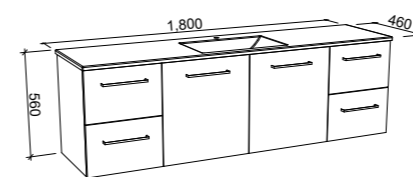

ELOURA 1800mm CENTRE BOWL

Wall Hung

CABINET WITH	SKU	RRP
Regal Mineral Composite Top	ELO-V-1800-C-REG-W	$3,904
Grand Mineral Composite Top	ELO-V-1800-C-GND-W	$4,267
No Top	ELO-VCO-1800-C-X-W	$2,384