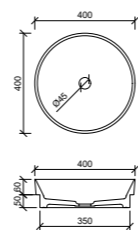

Ceramic Basins Continued

Radius Inset White

Offset or wall mounted tapware required.
32mm waste.

WG RAD-BS-400-WG-S | $233

WM RAD-BS-400-WM-U | $385