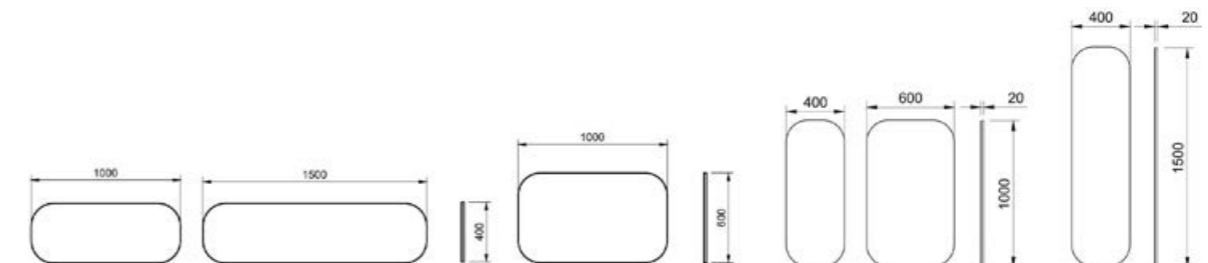

[01.] Jazz Arch Mirror 400mm x 1000mm | JZA-M-400-1000 | $503 each | Shown with Mirror Lighting | LED-L-MIRROR | ADD $413 per mirror **[02.] Jazz Arch Mirror 1000mm x 600mm** | JZA-M-1000-600 | $706 **[03.] Jazz Arch Mirror 600mm x 1000mm** | JZA-M-600-1000 | $706 **Please refer to pricelist pages for all available options.**