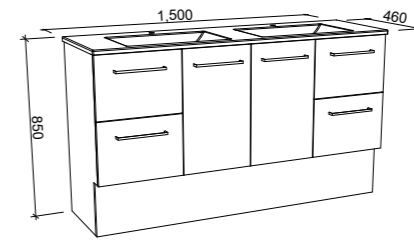

Floor Standing

CABINET WITH	SKU	RRP
Alpha Ceramic Top	ELO-V-1500-D-APH-F	$4,175
Regal Mineral Composite Top	ELO-V-1500-D-REG-F	$3,888
Haven Dolomite Top	ELO-V-1500-D-HVN-F	$3,888
Grand Mineral Composite Top	ELO-V-1500-D-GND-F	$4,236
No Top	ELO-VCO-1500-D-X-F	$2,493