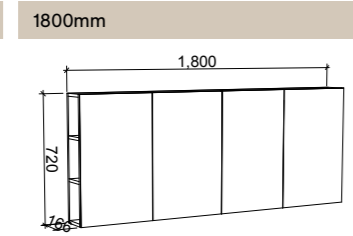

SKU	RRP
MUN-SC-1800-4-G	$1,670
MUN-SC-1800-4-P	$1,784