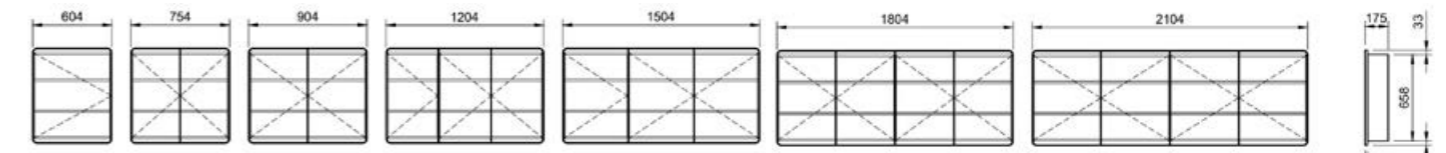

[01.] Sutherland House Shaving Cabinet 600mm | SHC-SC-600-S-G | $1,149 each Olive Satin Cabinet **[02.] Sutherland House Shaving Cabinet 1200mm** | SHC-SC-1200-3-G | $1,546 White Satin Cabinet shown with doors open | Shown with Hairdryer Storage and Powerpoint | SHC-OPT-S-DRYER | ADD $185 | Shown with Storage Queen Amber Shaver Storage System | SHC-OPT-S-AMBER-D3 | ADD $216 **[03.] Sutherland House Shaving Cabinet 900mm** | SHC-SC-900-D-G | $1,348 Light Pistachio Satin Cabinet **Please refer to pricelist pages for all available options.**