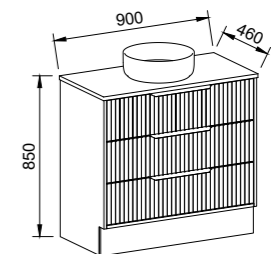

Floor Standing

CABINET WITH	SKU	RRP
20mm SilkSurface Top with White Gloss Above Counter Ceramic Basin	EMM-V-900-C-SSA-W	$2,497
No Top	EMM-VCO-900-C-X-W	$1,751

CABINET WITH	SKU	RRP
20mm SilkSurface Top with White Gloss Above Counter Ceramic Basin	EMM-V-900-C-SSA-F	$3,193
No Top	EMM-VCO-900-C-X-F	$2,447