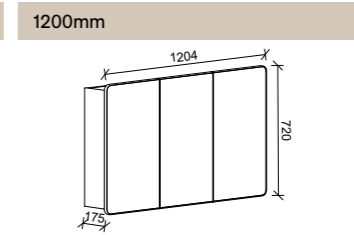

SKU	RRP
SHC-SC-1200-3-G	$1,546