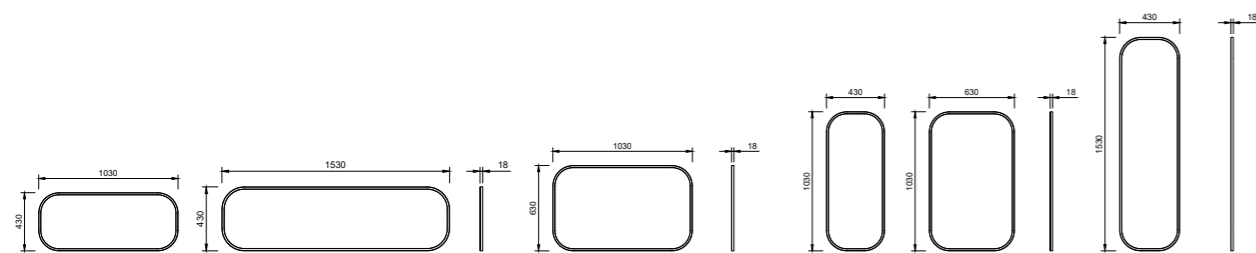

Jazz Arch Frame Mirror

Elevate your bathroom with the elegant Jazz Arch Frame mirror. With its gentle curved corners and painted frame, this mirror exudes sophistication and charm. Complete the look by adding mirror lighting (additional charges apply).

- Easy split batten mounting system
- Available in any standard painted finish (not available in woodgrain finishes)

[01.] Jazz Arch Mirror 430mm x 1030mm | JZAF-M-430-1030 | $687 each White Satin Frame [02.] Jazz Arch Mirror 1030mm x 630mm | JZAF-M-1030-630 | $891 Dark Grey Satin Frame | Shown with Mirror Lighting | LED-L-MIRROR | ADD $413 [03.] Jazz Arch Mirror 630mm x 1030mm | JZAF-M-630-1030 | $891 Olive Satin Frame **Please refer to pricelist pages for all available options.**

Jazz Mirror

The height of our Jazz mirror is great for creating the illusion of space in even your smallest bathroom setting. Add extra lighting and style to your space by opting for a lighting surround (additional charges apply).

- Easy split batten mounting system
- White satin edging unless specified otherwise