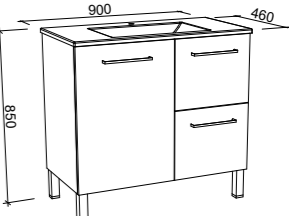

On Legs

CABINET WITH	SKU	RRP
Alpha Ceramic Top	ELO-V-900-C-APH-L	$2,183
Regal Mineral Composite Top	ELO-V-900-C-REG-L	$2,183
Haven Dolomite Top	ELO-V-900-C-HVN-L	$2,183
Grand Mineral Composite Top	ELO-V-900-C-GND-L	$2,416
No Top	ELO-VCO-900-C-X-L	$1,620