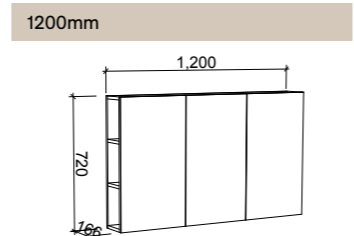

SKU	RRP
JZZ-SC-600-S-G	\$974
JZZ-SC-600-S-P	\$1,033

MUNICH

SKU	RRP
MUN-SC-600-S-G	\$926
MUN-SC-600-S-P	\$1,041

SKU	RRP
MUN-SC-750-D-G	\$1,036
MUN-SC-750-D-P	\$1,148

SKU	RRP
MUN-SC-900-D-G	\$1,168
MUN-SC-900-D-P	\$1,283