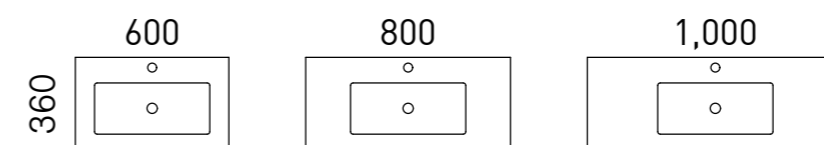

[01.] Flynn Ensuite Vanity 600mm | FLYE-V-600-C-URB-W | $875 Dark Grey Satin Cabinet with Urban Ceramic Top | Shown with Under Cabinet Lighting | LED-L-UNDERCAB-V | ADD $413 | Shown with Jazz Mirror 400mm | JZZ-M-400-1000 | $403 | Shown with St Clair Tallboy | STC-TB-400-W-G | $1,792 | Shown with Under Cabinet Lighting | LED-L-UNDERCAB-V | ADD $413 [02.] Flynn Ensuite Vanity 1000mm | FLYE-V-1000-C-URB-W | $1,243 White Satin Cabinet with Urban Ceramic Top | Shown with Jazz Arch Mirror 600mm | JZA-M-600-1000 | $706 [03.] Flynn Ensuite Vanity 600mm | FLYE-V-600-C-URB-W | $875 Navy Blue Satin Cabinet with Urban Ceramic Top | Shown with Under Cabinet Lighting | LED-L-UNDERCAB-V | ADD $413 | Shown with Brooklyn Mirror 600mm | BRK-M-600-600 | $854 **Please refer to pricelist pages for all available options.**