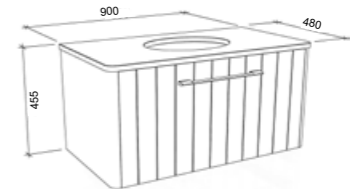

SABA 900mm

Wall Hung

CABINET WITH	SKU	RRP
20mm SilkSurface Top with White Gloss Above Counter Ceramic Basin	SAB-V-900-C-SSA-W	$2,249
20mm SilkSurface Top with White Gloss Under Counter Ceramic Basin	SAB-V-900-C-SSU-W	$2,540
No Top	SAB-VCO-900-C-X-W	$1,218