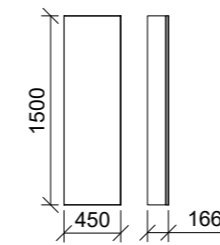

[01.] Eloura Mirror Tallboy | ELO-TB-450-S-G | $1,203 Olive Satin Cabinet | Shown with Under Cabinet Vanity Lighting | LED-L-UNDERCAB-V | ADD $413 Please refer to pricelist pages for all available options.