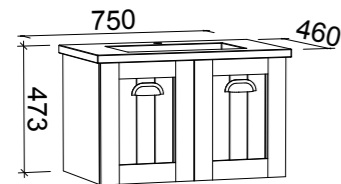

NORFOLK 750mm (2 DOOR ONLY, NO DRAWERS)

Wall Hung

CABINET WITH	SKU	RRP
20mm SilkSurface Top with White Gloss Ceramic Under Counter Basin	NOR-V-750-C-SSU-W	$2,296

Floor Standing