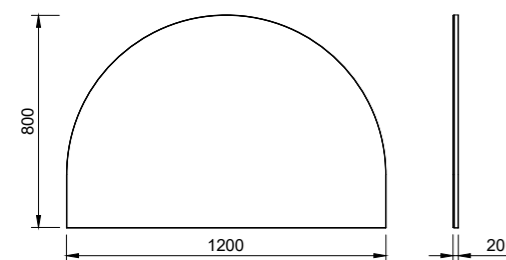

Melody Mirror

Step into modern elegance with the captivating half-moon design of the Melody mirror. Embracing contemporary trends, the mirror's gentle curve and generous surface make it a perfect addition to elevate the aesthetic of your bathroom.

- Easy split batten mounting system
- White satin edging unless specified otherwise

[01.] Melody Mirror 1200mm | MEL-M-1200-800 | $1,127 [02.] Melody Mirror 1200mm | MEL-M-1200-800 | $1,127 | Shown with Mirror Lighting | LED-L-MIRROR | ADD $413 [03.] Melody Mirror 1200mm | MEL-M-1200-800 | $1,127 Please refer to pricelist pages for all available options.

Miami Mirror

Upgrade your bathroom with the Miami mirror, a stunning piece that exudes modern elegance. With a range of sizes available, you can select the perfect fit for your space, whether you have a small powder room or a large master bathroom.

- Easy split batten mounting system
- Available in vertical hung upon request (additional charges may apply)