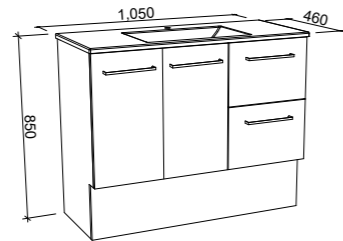

Floor Standing

CABINET WITH	SKU	RRP
Regal Mineral Composite Top	ELO-V-1050-C-REG-F	$2,481
Grand Mineral Composite Top	ELO-V-1050-C-GND-F	$2,745
No Top	ELO-VCO-1050-C-X-F	$1,804