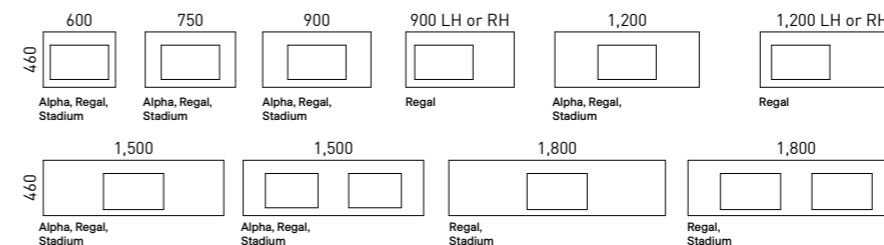

[01.] Austin Plus Cambridge Vanity 1500mm | AUPC-V-1500-D-STD-F | $3,990 Olive Satin Cabinet with Stadium Mineral Composite Top | Shown with Jazz Arch Frame Mirrors 430mm x 1030mm | JZAF-M-430-1030 | $687 each **[02.] Austin Plus Cambridge Vanity 900mm** | AUPC-V-900-C-APH-F | $2,151 White Satin Cabinet with Alpha Ceramic Top **[03.] Austin Plus Cambridge Vanity 1500mm** | AUPC-V-1500-D-REG-W | $3,732 White Satin Cabinet with Regal Mineral Composite Top **[04.] Austin Plus Cambridge Vanity 1200mm** | AUPC-V-1200-C-STD-W | $2,296 Navy Blue Satin Cabinet with Stadium Mineral Composite Top | Shown with Oxford Mirror 900mm | OXF-M-900-900 | $916 **Please refer to pricelist pages for all available options.**

*Selected sizes. See page 182 for Vanity Top Collection. The Austin Plus Cambridge vanity cannot be resized or customised.