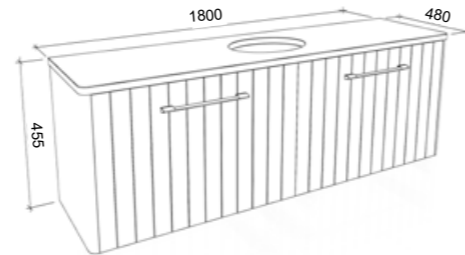

SABA 1800mm CENTRE BOWL

Wall Hung

CABINET WITH	SKU	RRP
20mm SilkSurface Top with White Gloss Above Counter Ceramic Basin	SAB-V-1800-C-SSA-W	$3,802
20mm SilkSurface Top with White Gloss Under Counter Ceramic Basin	SAB-V-1800-C-SSU-W	$4,093
No Top	SAB-VCO-1800-C-X-W	$2,104