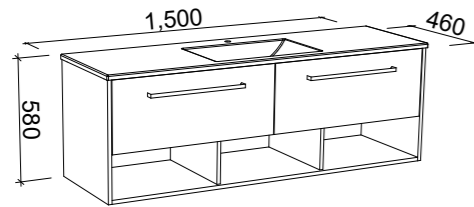

Baltimore

G GOLD INCLUSIONS

BALTIMORE 1500mm CENTRE BOWL

Wall Hung

CABINET WITH	SKU	RRP
Alpha Ceramic Top	BLT-V-1500-C-APH-W	$3,397
Regal Mineral Composite Top	BLT-V-1500-C-REG-W	$3,239
Haven Matt Dolomite Top	BLT-V-1500-C-HVN-W	$3,239
20mm SilkSurface Top with White Gloss Above Counter Ceramic Basin	BLT-V-1500-C-SSA-W	$3,840
20mm SilkSurface Top with White Gloss Under Counter Ceramic Basin	BLT-V-1500-C-SSU-W	$3,840
60mm SilkSurface Freedom Top with White Gloss Above Counter Ceramic Basin	BLT-V-1500-C-FRA-W	$4,303
60mm SilkSurface Freedom Top with White Gloss Under Counter Ceramic Basin	BLT-V-1500-C-FRU-W	$4,303
No Top	BLT-VCO-1500-C-X-W	$2,106

Floor Standing