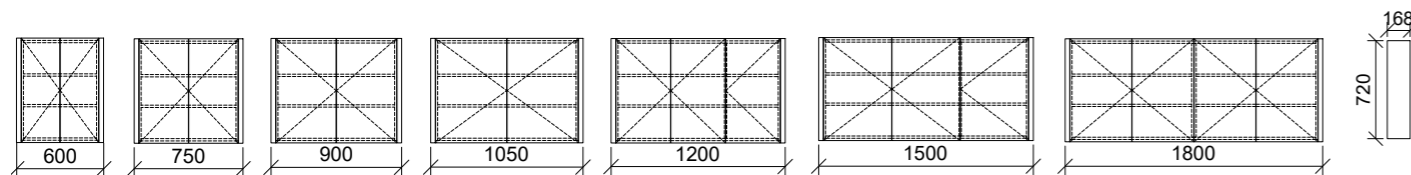

Huron Shaving Cabinet

Elevate your storage game with the Huron Shaving Cabinet. Designed to complement the Huron vanity, it features soft curves and a spacious interior for all your essentials. Optional under-cabinet lighting is also available for an extra touch of elegance (additional charges apply).

- Upgrade to Platinum option with Luxe Graphite interior and glass internal shelves to match Platinum vanities
- Semi-recessed option available upon request
- Available in painted finishes only

[01.] Huron Shaving Cabinet 900mm | HUR-SC-900-D-G | $1,094 Dark Grey Satin Cabinet | Shown with Under Shaving Cabinet Lighting | LED-L-UNDERCAB-S-R | ADD $413 **[02.] Huron Shaving Cabinet 1500mm** | HUR-SC-1500-3-G | $1,653 Light Pistachio Satin Cabinet **[03.] Huron Shaving Cabinet 750mm** | HUR-SC-750-D-G | $966 Olive Satin Cabinet **Please refer to pricelist pages for all available options.**

Jazz Arch Shaving Cabinet

Transform your bathroom into a luxurious oasis with the Jazz Arch shaver! To add a touch of sophistication, upgrade your shaver with optional under cabinet lighting. The soft, warm glow of the lighting will enhance the overall ambiance of your bathroom and make it a truly enjoyable haven.

- Upgrade to Platinum option with Luxe Graphite interior and glass internal shelves to match Platinum vanities
- Semi-recessed option available upon request
- Fully reversible (unless ordered with upgrades)