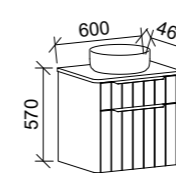

HURON 600mm

Wall Hung

CABINET WITH	SKU	RRP
20mm SilkSurface Top with White Gloss Above Counter Basin	HUR-V-600-C-SSA-W	$1,812
No Top	HUR-VCO-600-C-X-W	$982