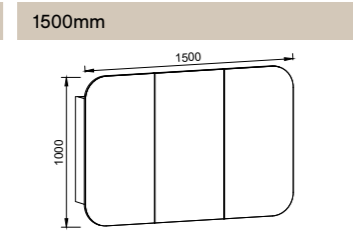

SKU	RRP
JZA-SC-1500-3-G	$1,746
JZA-SC-1500-3-P	$1,870