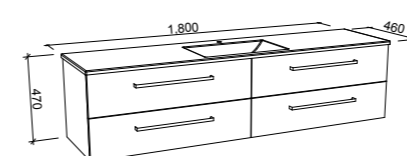

PAXTON 1800mm CENTRE BOWL

Wall Hung

CABINET WITH	SKU	RRP
Regal Mineral Composite Top	PAX-V-1800-C-REG-W	$3,833
Grand Mineral Composite Top	PAX-V-1800-C-GND-W	$4,248
20mm SilkSurface Top with White Gloss Above Counter Ceramic Basin	PAX-V-1800-C-SSA-W	$4,277
No Top	PAX-VCO-1800-C-X-W	$2,382