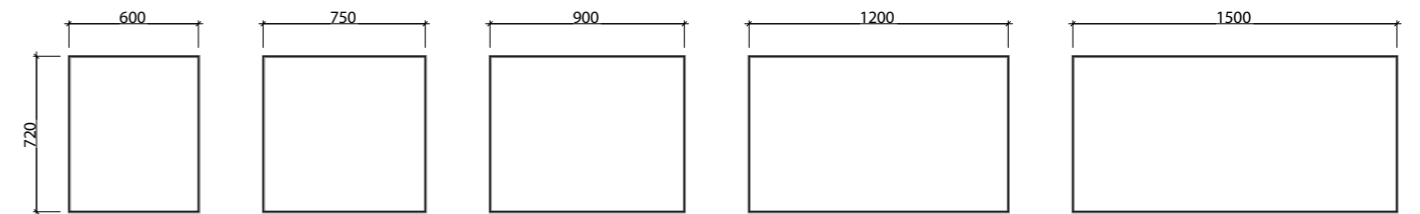

[01.] Georgia Mirror 1500mm | GEO-M-1500-720 | $1,111 | Shown with Mirror Lighting | LED-L-MIRROR | ADD $413 **[02.] Georgia Mirror 600mm** | GEO-M-600-720 | $423 each **[03.] Georgia Mirror 900mm** | GEO-M-900-720 | $611 **Please refer to pricelist pages for all available options.**