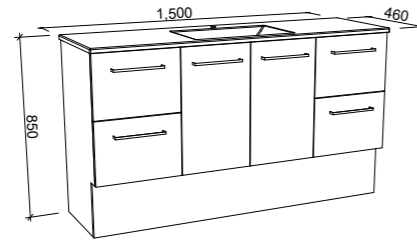

Floor Standing

CABINET WITH	SKU	RRP
Alpha Ceramic Top	ELO-V-1500-C-APH-F	$3,821
Regal Mineral Composite Top	ELO-V-1500-C-REG-F	$3,606
Haven Dolomite Top	ELO-V-1500-C-HVN-F	$3,606
Grand Mineral Composite Top	ELO-V-1500-C-GND-F	$3,904
No Top	ELO-VCO-1500-C-X-F	$2,450