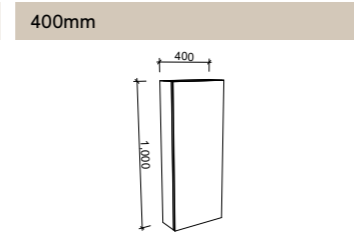

JAZZ

SKU	RRP
JZZ-SC-400-S-G	$837
JZZ-SC-400-S-P	$908