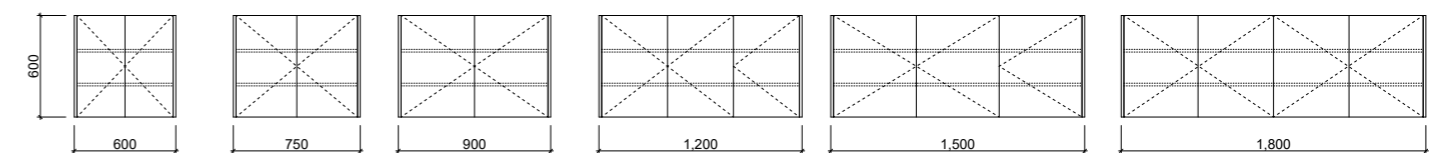

- Upgrade to Platinum option with Luxe Graphite interior and glass internal shelves to match Platinum vanities
- Semi-recessed option available upon request

01.

02.

03.

All cabinets 166mm deep.

[01.] Tiffany Shaving Cabinet 1500mm | TIF-SC-1500-3-G | \$1,105 Tassie Oak Cabinet **[02.] Tiffany Shaving Cabinet 1800mm** | TIF-SC-1800-4-G | \$1,244 White Satin Cabinet | Shown with Under Shaving Cabinet Lighting | LED-L-UNDERCAB-S-R | ADD \$413 **[03.] Tiffany Shaving Cabinet 750mm** | TIF-SC-750-D-G | \$671 Light Pistachio Satin Cabinet **Please refer to pricelist pages for all available options.**