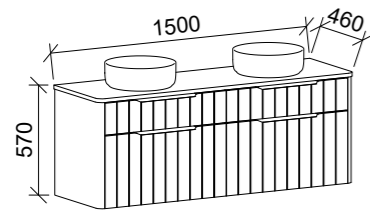

HURON 1500mm DOUBLE BOWL

Wall Hung

CABINET WITH	SKU	RRP
20mm SilkSurface Top with White Gloss Above Counter Basin	HUR-V-1500-D-SSA-W	$3,952
No Top	HUR-VCO-1500-D-X-W	$1,931

Floor Standing