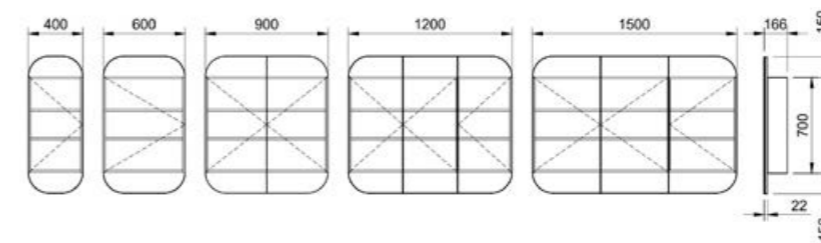

[01.] Jazz Arch Shaving Cabinet 1500mm | JZA-SC-1500-3-G | $1,746 White Satin Cabinet shown with doors open | Shown with Magnifying Mirror Upgrade | UPG-OPT-MAGM | ADD $105 **[02.] Jazz Arch Shaving Cabinet 400mm** | JZA-SC-400-S-G | $956 each Planked Urban Oak Cabinet **[03.] Jazz Arch Shaving Cabinet 900mm** | JZA-SC-900-D-G | $1,215 Light Grey Satin Cabinet **Please refer to pricelist pages for all available options.**