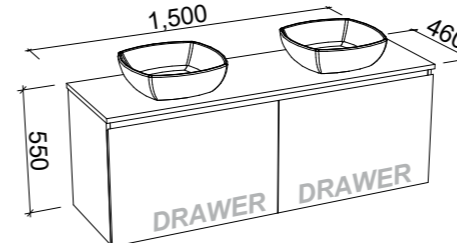

CHICAGO 1500mm DOUBLE BOWL

Wall Hung

CABINET WITH	SKU	RRP
Alpha Ceramic Top	CHI-V-1500-D-APH-W	\$3,744
Haven Dolomite Top	CHI-V-1500-D-HVN-W	\$3,406
Regal Mineral Composite Top	CHI-V-1500-D-REG-W	\$3,406
20mm SilkSurface Top with White Gloss Above Counter Ceramic Basin	CHI-V-1500-D-SSA-W	\$3,965
20mm SilkSurface Top with White Gloss Under Counter Ceramic Basins	CHI-V-1500-D-SSU-W	\$3,965
No Top	CHI-VCO-1500-D-X-W	\$2,177