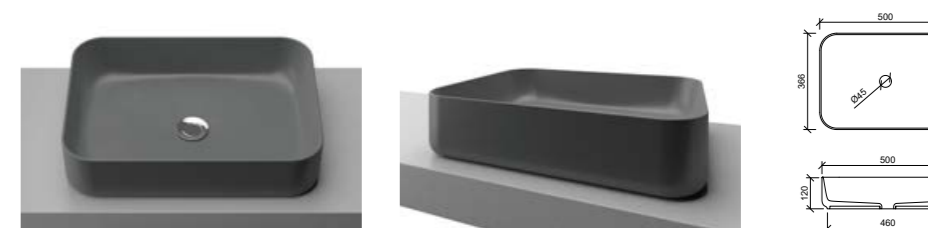

Enchant Anthracite

32mm waste.

ANT ENC-BS-500-ANT-U | $385