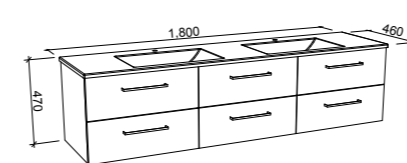

PAXTON 1800mm DOUBLE BOWL

Wall Hung

CABINET WITH	SKU	RRP
Regal Mineral Composite Top	PAX-V-1800-D-REG-W	\$4,248
Grand Mineral Composite Top	PAX-V-1800-D-GND-W	\$4,743
20mm SilkSurface Top with White Gloss Above Counter Ceramic Basin	PAX-V-1800-D-SSA-W	\$4,762
No Top	PAX-VCO-1800-D-X-W	\$2,603