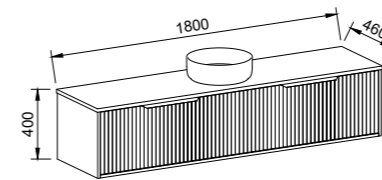

ELWOOD 1800mm CENTRE BOWL

Wall Hung

CABINET WITH	SKU	RRP
20mm SilkSurface Top with White Gloss Under Counter Ceramic Basin	ELW-V-1800-C-SSA-W	$3,788
20mm SilkSurface Top with White Gloss Under Counter Ceramic Basin	ELW-V-1800-C-SSU-W	$3,946
No Top	ELW-VCO-1800-C-X-W	$1,949