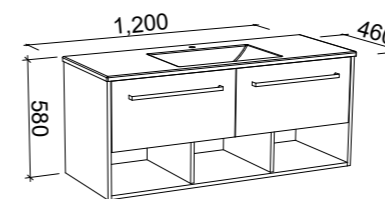

BALTIMORE 1200mm

Wall Hung

CABINET WITH	SKU	RRP
Alpha Ceramic Top	BLT-V-1200-C-APH-W	$2,454
Regal Mineral Composite Top	BLT-V-1200-C-REG-W	$2,454
Haven Matt Dolomite Top	BLT-V-1200-C-HVN-W	$2,454
20mm SilkSurface Top with White Gloss Above Counter Ceramic Basin	BLT-V-1200-C-SSA-W	$3,042
20mm SilkSurface Top with White Gloss Under Counter Ceramic Basin	BLT-V-1200-C-SSU-W	$3,042
60mm SilkSurface Freedom Top with White Gloss Above Counter Ceramic Basin	BLT-V-1200-C-FRA-W	$3,290
60mm SilkSurface Freedom Top with White Gloss Under Counter Ceramic Basin	BLT-V-1200-C-FRU-W	$3,290
No Top	BLT-VCO-1200-C-X-W	$1,724

Floor Standing