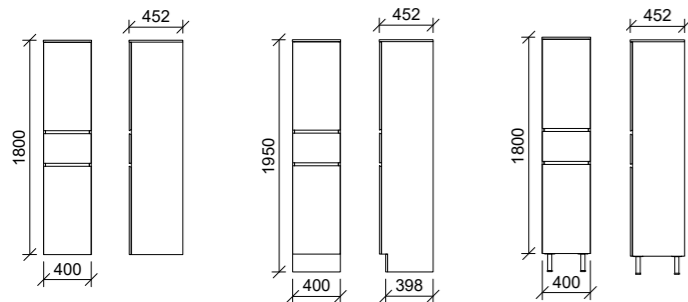

Fraser Tallboy

The Fraser Tallboy is the perfect solution if you're looking to maximise storage in your bathroom without compromising on looks. Its slim design makes it the ideal fit for smaller spaces.

- Upgrade to Platinum option with Luxe Graphite interior to match Platinum vanities
- Door and drawer combination
- Available in wall hung, floor standing, and on legs

[01.] Fraser Tallboy | FRS-TB-400-W-G | $1,722 Grey Beige Satin Cabinet [02.] Fraser Tallboy | FRS-TB-400-W-G | $1,722 Light Grey Satin Cabinet
Please refer to pricelist pages for all available options.

Huron Tallboy

The Huron Tallboy offers elegant, modern storage with curved corners to complement the Huron vanity. Its graceful design adds style and functionality, perfect for any sophisticated bathroom upgrade.

- Upgrade to Platinum option with Luxe Graphite interior and glass internal shelves to match Platinum vanities
- Available in painted finishes only
- Available in wall hung, floor standing, and on legs