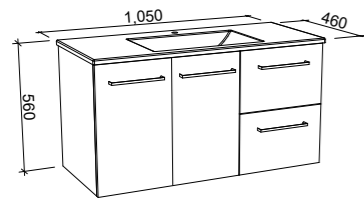

Eloura

G GOLD INCLUSIONS

ELOURA 1050mm

Wall Hung

CABINET WITH	SKU	RRP
Regal Mineral Composite Top	ELO-V-1050-C-REG-W	$2,265
Grand Mineral Composite Top	ELO-V-1050-C-GND-W	$2,515
No Top	ELO-VCO-1050-C-X-W	$1,570