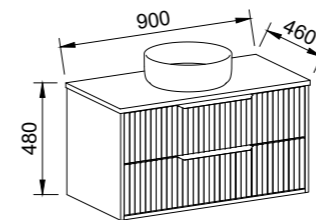

EMMETT 900mm

Wall Hung