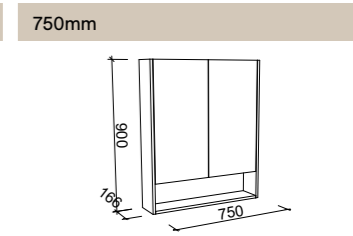

SKU	RRP
TEX-SC-750-D-G	$1,006
TEX-SC-750-D-P	$1,125