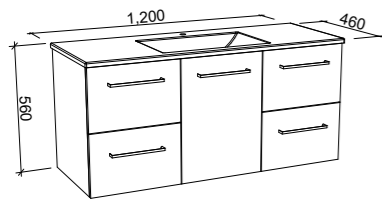

ELOURA 1200mm

Wall Hung

CABINET WITH	SKU	RRP
Alpha Ceramic Top	ELO-V-1200-C-APH-W	\$2,629
Regal Mineral Composite Top	ELO-V-1200-C-REG-W	\$2,629
Haven Dolomite Top	ELO-V-1200-C-HVN-W	\$2,629
Grand Mineral Composite Top	ELO-V-1200-C-GND-W	\$2,845
No Top	ELO-VCO-1200-C-X-W	\$1,835