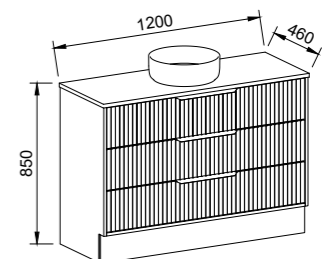

Floor Standing

CABINET WITH	SKU	RRP
20mm SilkSurface Top with White Gloss Above Counter Ceramic Basin	EMM-V-1200-C-SSA-W	$3,033
No Top	EMM-VCO-1200-C-X-W	$2,100

CABINET WITH	SKU	RRP
20mm SilkSurface Top with White Gloss Above Counter Ceramic Basin	EMM-V-1200-C-SSA-F	$3,891
No Top	EMM-VCO-1200-C-X-F	$2,964