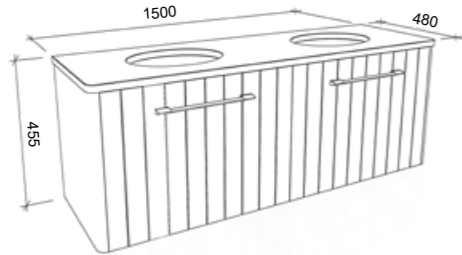

SABA 1500mm DOUBLE BOWL

Wall Hung

CABINET WITH	SKU	RRP
20mm SilkSurface Top with White Gloss Above Counter Ceramic Basins	SAB-V-1500-D-SSA-W	$3,773
20mm SilkSurface Top with White Gloss Under Counter Ceramic Basins	SAB-V-1500-D-SSU-W	$4,355
No Top	SAB-VCO-1500-D-X-W	$2,032