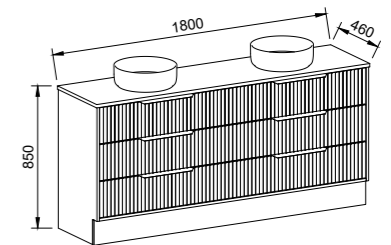

CABINET WITH	SKU	RRP
20mm SilkSurface Top with White Gloss Above Counter Ceramic Basins	EMM-V-1800-D-SSA-F	$6,002
No Top	EMM-VCO-1800-D-X-F	$4,547