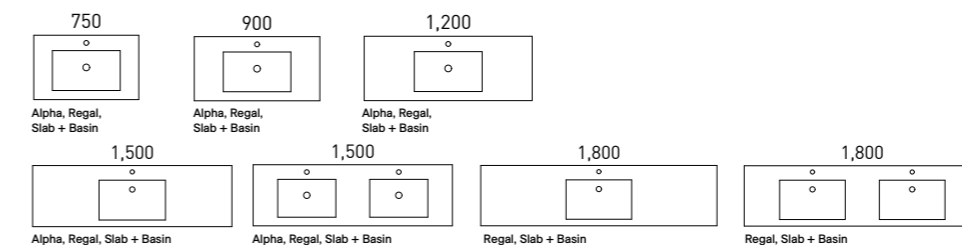

[01.] Oregon Vanity 1200mm | ORE-V-1200-C-SSA-W | $2,719 Florentine Walnut Cabinet with Lustra Silk SilkSurface Top and White Gloss Quill Ceramic Basin | Shown with Essence Mirror 900mm | ESS-M-900-739 | $816 **[02.] Oregon Vanity 1500mm** | ORE-V-1500-D-REG-W | $3,041 Boston Oak Cabinet with Regal Mineral Composite Top **[03.] Oregon Vanity 1800mm** | ORE-V-1800-D-SSA-W | $3,843 Palomera Oak Cabinet with Arctic White SilkSurface Top and Anthracite Allure Ceramic Basins | Shown with Basin Colour Upgrade | UPG-OPT-BASCOLOUR | ADD $152 per basin | Shown with Under Cabinet Lighting | LED-L-UNDERCAB-V | ADD $413 **[04.] Oregon Vanity 750mm** | ORE-V-750-C-APH-W | $1,467 Classic Oak Cabinet with Alpha Ceramic Top | Shown with California Mirror 750mm | CAL-M-750-750 | $532 | Shown with Munich Mirror Tallboy | MUN-TB-450-W-G | $1,957 **Please refer to pricelist pages for all available options.**

*Selected sizes. See page 182 for Vanity Top Collection. The Oregon vanity cannot be resized.