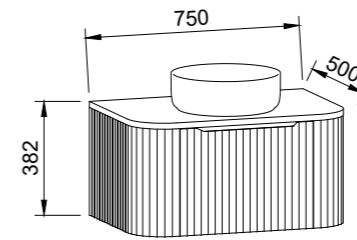

SANTOS 750mm

Wall Hung

CABINET WITH	SKU	RRP
20mm SilkSurface Top with White Gloss Above Counter Ceramic Basin	SAN-V-750-C-SSA-W	$2,380
No Top	SAN-VCO-750-C-X-W	$1,921