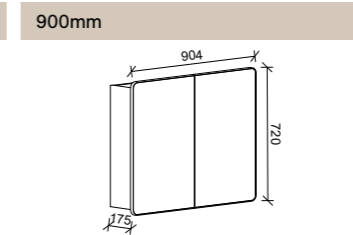

SKU	RRP
SHC-SC-900-D-G	$1,348