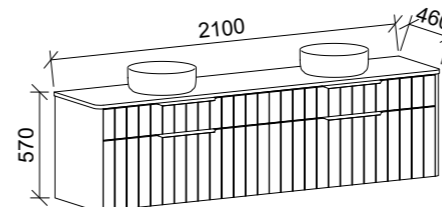

HURON 2100mm DOUBLE BOWL

Wall Hung

CABINET WITH	SKU	RRP
20mm SilkSurface Top with White Gloss Above Counter Basin	HUR-V-2100-D-SSA-W	$4,443
No Top	HUR-VCO-2100-D-X-W	$2,216

Floor Standing