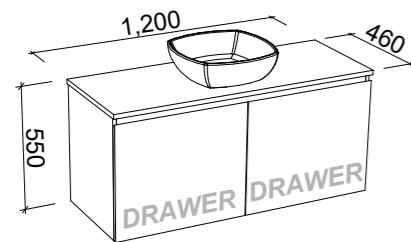

CHICAGO 1200mm

Wall Hung

CABINET WITH	SKU	RRP
Alpha Ceramic Top	CHI-V-1200-C-APH-W	$2,434
Haven Dolomite Top	CHI-V-1200-C-HVN-W	$2,434
Regal Mineral Composite Top	CHI-V-1200-C-REG-W	$2,434
20mm SilkSurface Top with White Gloss Above Counter Ceramic Basin	CHI-V-1200-C-SSA-W	$2,967
20mm SilkSurface Top with White Gloss Under Counter Ceramic Basin	CHI-V-1200-C-SSU-W	$2,967
No Top	CHI-VCO-1200-C-X-W	$1,781