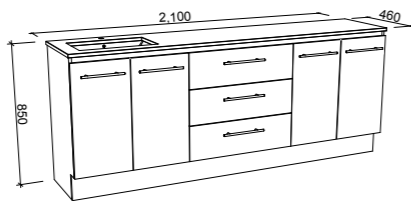

Floor Standing

CABINET WITH	SKU	RRP
20mm SilkSurface Top with White Gloss Above Counter Ceramic Basin Left-hand Offset	HOU-V-2100-L-SSA-F	$5,455
20mm SilkSurface Top with White Gloss Under Counter Ceramic Basin Left-hand Offset	HOU-V-2100-L-SSU-F	$5,455
No Top Left Hand Offset	HOU-VCO-2100-L-X-F	$3,481