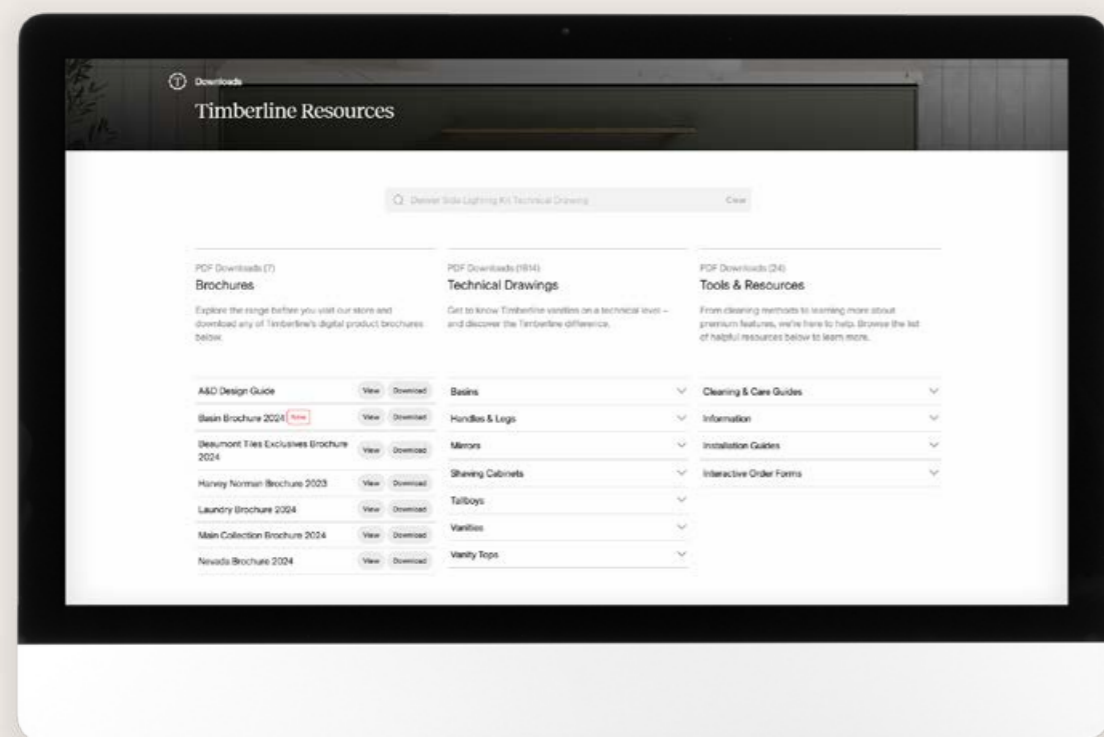

Access Detailed Spec Drawings, Care Guides and More

Scan to
explore

www.timberline.com.au/resources/downloads/

Pricelist Guide

Here is a quick guide on how to use this pricelist. Still have questions?
Give our helpful staff a call on **(02) 6773 8500**.