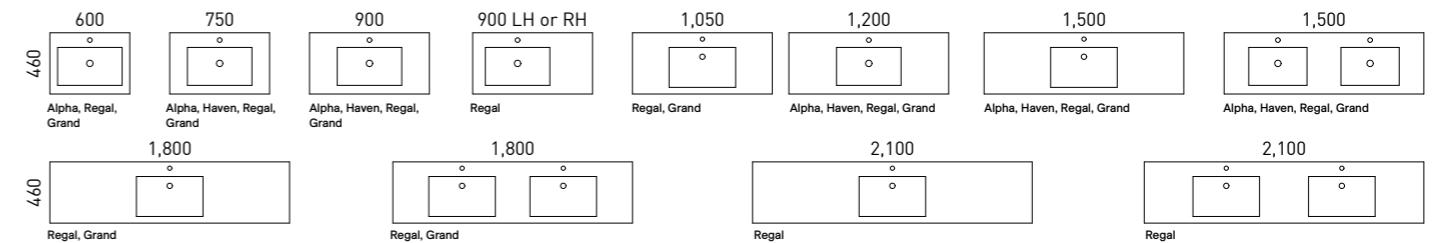

[01.] Eloura Vanity 1800mm | ELO-V-1800-D-REG-W | $4,135 Perugian Walnut Cabinet with Regal Mineral Composite Top | Shown with Under Cabinet Lighting | LED-L-UNDERCAB-V | ADD $413 | Shown with Tiffany Shaving Cabinet 1800mm | TIF-SC-1800-4-G | $1,244 | Shown with Under Shaving Cabinet Lighting | LED-L-UNDERCAB-S-R | ADD $413 **[02.] Eloura Vanity 1200mm** | ELO-V-1200-C-GND-W | $2,845 White Satin Cabinet with Grand Mineral Composite Top **[03.] Eloura Vanity 1500mm** | ELO-V-1500-D-HVN-W | $3,643 Elegant Oak Cabinet with Haven Matt Dolomite Top **[04.] Eloura Vanity 750mm** | ELO-V-750-C-GND-W | $2,018 Light Pistachio Satin Cabinet with Grand Mineral Composite Top | Shown with Tiffany Shaving Cabinet 750mm | TIF-SC-750-D-G | $671 | Shown with Eloura Tallboy | ELO-TB-400-W-G | $1,916 **Please refer to pricelist pages for all available options.**

*Selected sizes. See page 182 for Vanity Top Collection.