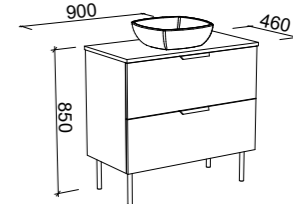

CABINET WITH	SKU	RRP
20mm SilkSurface Top with White Gloss Above Counter Ceramic Basin	SHC-V-900-C-SSA-L	$3,513
20mm SilkSurface Top with White Gloss Under Counter Ceramic Basin	SHC-V-900-C-SSU-L	$3,513
No Top	SHC-VCO-900-C-X-L	$2,455