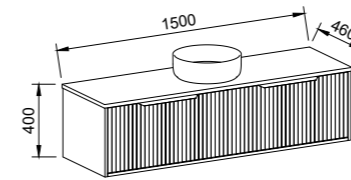

ELWOOD 1500mm CENTRE BOWL

Wall Hung

CABINET WITH	SKU	RRP
20mm SilkSurface Top with White Gloss Under Counter Ceramic Basin	ELW-V-1500-C-SSA-W	$3,522
20mm SilkSurface Top with White Gloss Under Counter Ceramic Basin	ELW-V-1500-C-SSU-W	$3,680
No Top	ELW-VCO-1500-C-X-W	$1,777