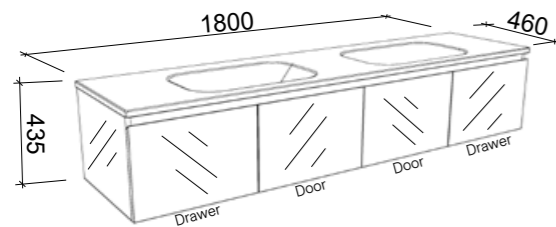

Oregon

G GOLD INCLUSIONS

OREGON 1800mm DOUBLE BOWL

Wall Hung

CABINET WITH	SKU	RRP
Regal Mineral Composite Top	ORE-V-1800-D-REG-W	\$3,478
20mm SilkSurface Top with White Gloss Above Counter Ceramic Basins	ORE-V-1800-D-SSA-W	\$3,843
20mm SilkSurface Top with White Gloss Under Counter Ceramic Basins	ORE-V-1800-D-SSU-W	\$3,843
No Top	ORE-VCO-1800-D-X-W	\$1,719