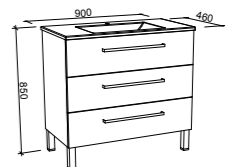

On Legs

CABINET WITH	SKU	RRP	CABINET WITH	SKU	RRP	CABINET WITH	SKU	RRP
Regal Mineral Composite Top	PAX-V-900-C-REG-W	$1,884	Regal Mineral Composite Top	PAX-V-900-C-REG-F	$2,296	Regal Mineral Composite Top	PAX-V-900-C-REG-L	$2,377
Alpha Ceramic Top	PAX-V-900-C-APH-W	$1,884	Alpha Ceramic Top	PAX-V-900-C-APH-F	$2,296	Alpha Ceramic Top	PAX-V-900-C-APH-L	$2,377
Haven Dolomite Top	PAX-V-900-C-HVN-W	$1,884	Haven Dolomite Top	PAX-V-900-C-HVN-F	$2,296	Haven Dolomite Top	PAX-V-900-C-HVN-L	$2,377
Grand Mineral Composite Top	PAX-V-900-C-GND-W	$2,113	Grand Mineral Composite Top	PAX-V-900-C-GND-F	$2,543	Grand Mineral Composite Top	PAX-V-900-C-GND-L	$2,625
20mm SilkSurface Top with White Gloss Above Counter Ceramic Basin	PAX-V-900-C-SSA-W	$2,564	20mm SilkSurface Top with White Gloss Above Counter Ceramic Basin	PAX-V-900-C-SSA-F	$3,010	20mm SilkSurface Top with White Gloss Above Counter Ceramic Basin	PAX-V-900-C-SSA-L	$3,097
No Top	PAX-VCO-900-C-X-W	$1,315	No Top	PAX-VCO-900-C-X-F	$1,762	No Top	PAX-VCO-900-C-X-L	$1,849