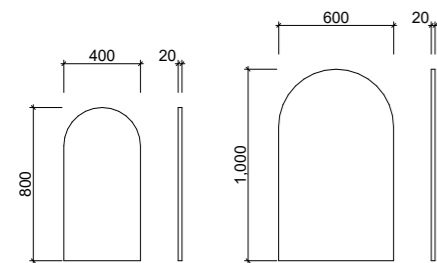

Church Mirror

The Church mirror is a standout choice for any bathroom, featuring an elegant arched top that will add a touch of softness and sophistication to your space.

- Easy split batten mounting system
- Optional surround lighting available (additional charges apply)
- White satin edging unless specified otherwise

[01.] Church Mirror 400mm | CHU-M-400-800 | $563 [02.] Church Mirror 600mm | CHU-M-600-1000 | $712 each [03.] Church Mirror 600mm | CHU-M-600-1000 | $712 | Shown with Mirror Lighting | LED-L-MIRROR | ADD $413 Please refer to pricelist pages for all available options.

Church Frame Mirror

Introducing the Church Frame, a design that strikes the perfect balance between classic grace and contemporary flair. Select any colour from our painted collection to complement your space.

- Easy split batten mounting system
- Optional surround lighting available (additional charges apply)