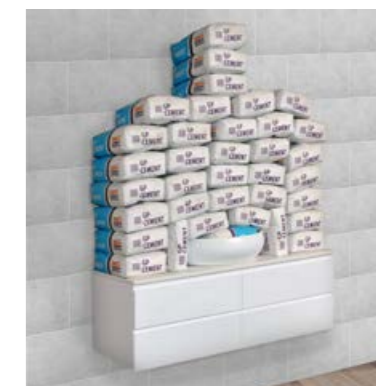

NOTE: All prices are Recommended Retail Price (RRP) including GST. Prices may vary depending on location and are subject to change or correction without notification. All information is provided on a E&OE (errors and omissions excepted) basis. There is a huge amount of very useful information in this brochure and there is more than likely an error, big or small, somewhere. Images in this brochure are shown with accessories and other furniture not included in the price or supplied by Timberline.