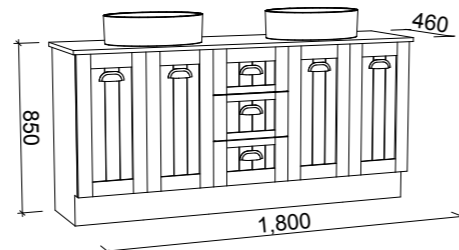

CABINET WITH	SKU	RRP
20mm SilkSurface Top with White Gloss Above Counter Ceramic Basin	NOR-V-1800-D-SSA-F	$4,233
20mm SilkSurface Top with White Gloss Ceramic Under Counter Basin	NOR-V-1800-D-SSU-F	$4,233
No Top	NOR-VCO-1800-D-X-F	$3,857

Oregon

G GOLD INCLUSIONS