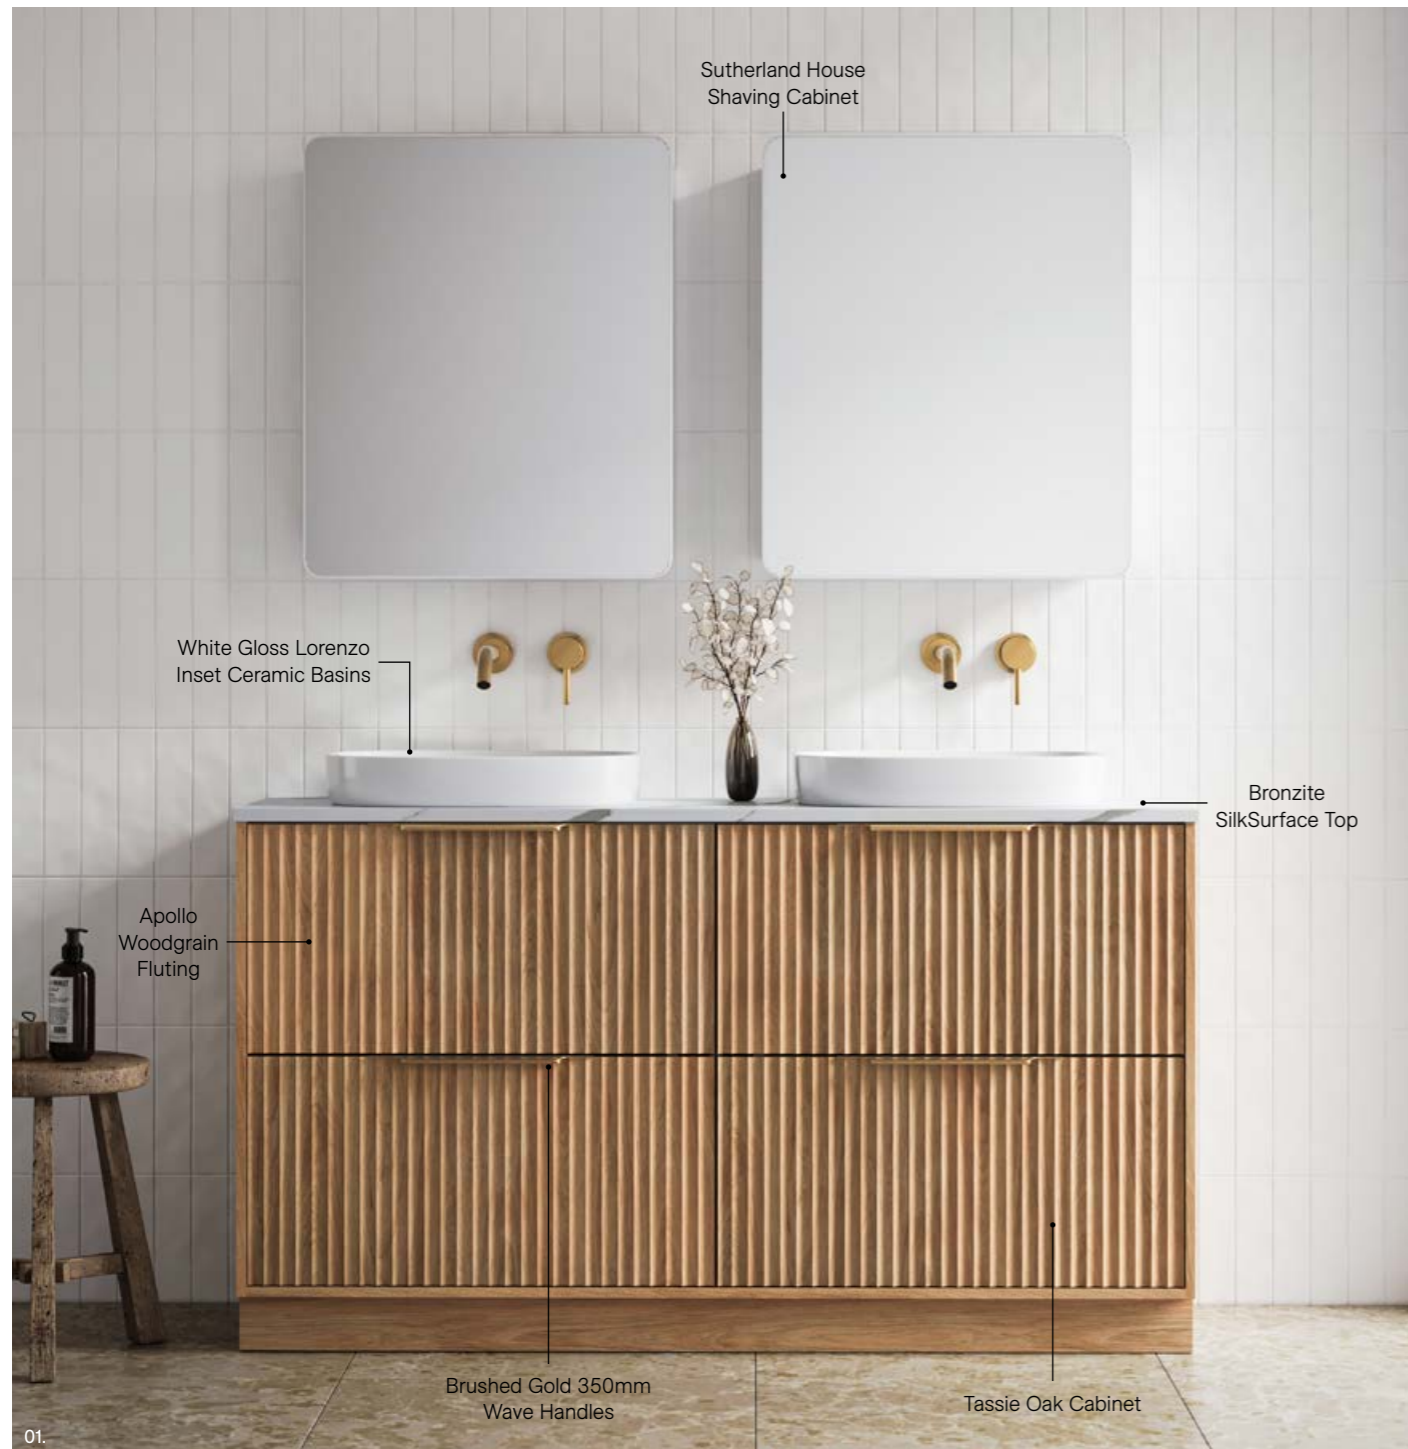

Introduce a touch of coastal-inspired elegance to your bathroom with the Elwood vanity. It's fluted drawer fronts are sure to make it a statement piece in your bathroom.

Available in wall hung or floor standing.

- Top options include:
  - 20mm SilkSurface slab top with above or under counter basin/s
- Cabinet options include:
  - Painted, Coastal Oak, Prime Oak, Tassie Oak, Florentine Walnut, or Bottega Oak
- Handle options include:
  - 350mm in Loft, Ova, or Wave

[01.] Elwood Vanity 1500mm | ELW-V-1500-D-SSA-F | $5,122 Tassie Oak Cabinet with Bronzite SilkSurface Top and White Gloss Lorenzo Inset Ceramic Basins | Shown with Sutherland House Shaving Cabinets 600mm | SHC-SC-600-S-G | $1,149 each **[02.] Elwood Vanity 1200mm** | ELW-V-1200-C-SSA-W | $2,652 Prime Oak Cabinet with Carrara SilkSurface Top and White Gloss Chase Ceramic Basin **[03.] Elwood Vanity 1500mm** | ELW-V-1500-D-SSA-W | $3,783 White Satin Cabinet with Carrara SilkSurface Top and White Gloss Allure Ceramic Basins | Shown with Under Cabinet Vanity Lighting | LED-L-UNDERCAB-V | ADD $413 **[04.] Elwood Vanity 1200mm** | ELW-V-1200-C-SSA-W | $2,652 Light Grey Satin Cabinet with Silk Whisper SilkSurface Top and Brushed Nickel Luxe Stainless Steel Basin | Shown with Basin Colour Upgrade | UPG-OPT-STAINLESS | ADD $374 | Shown with Jazz Arch Mirror 1000mm x 600mm | JZA-M-1000-600 | $706 **Please refer to pricelist pages for all available options.**

NOTE: Custom under counter basins must be less than 150mm high.