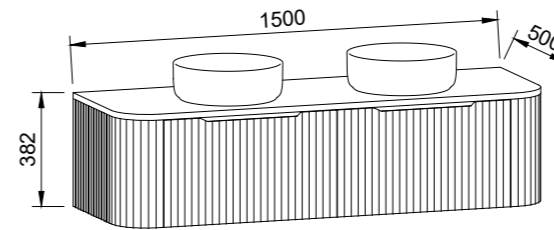

SANTOS 1500mm DOUBLE BOWL

Wall Hung

CABINET WITH	SKU	RRP
20mm SilkSurface Top with White Gloss Above Counter Ceramic Basins	SAN-V-1500-D-SSA-W	$3,780
No Top	SAN-VCO-1500-D-X-W	$2,882