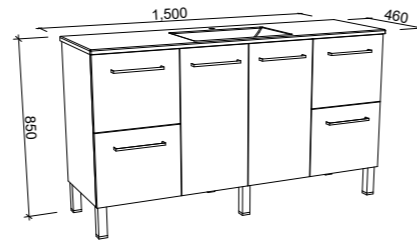

On Legs

CABINET WITH	SKU	RRP
Alpha Ceramic Top	ELO-V-1500-C-APH-L	$3,877
Regal Mineral Composite Top	ELO-V-1500-C-REG-L	$3,661
Haven Dolomite Top	ELO-V-1500-C-HVN-L	$3,661
Grand Mineral Composite Top	ELO-V-1500-C-GND-L	$3,960
No Top	ELO-VCO-1500-C-X-L	$2,507

Eloura

G GOLD INCLUSIONS