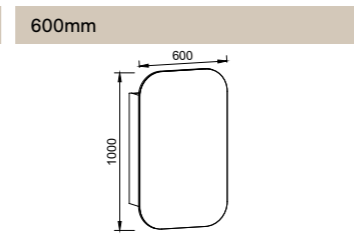

SKU	RRP
JZA-SC-600-S-G	$1,153
JZA-SC-600-S-P	$1,214