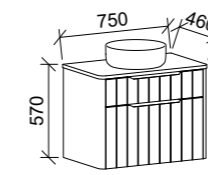

HURON 750mm

Wall Hung

CABINET WITH	SKU	RRP
20mm SilkSurface Top with White Gloss Above Counter Basin	HUR-V-750-C-SSA-W	$1,964
No Top	HUR-VCO-750-C-X-W	$1,067