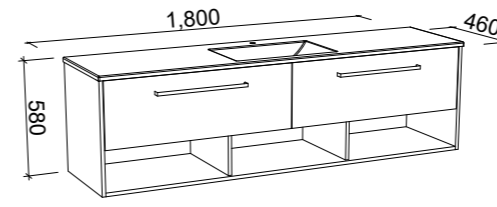

BALTIMORE 1800mm CENTRE BOWL

Wall Hung

CABINET WITH	SKU	RRP
Regal Mineral Composite Top	BLT-V-1800-C-REG-W	$3,803
20mm SilkSurface Top with White Gloss Above Counter Ceramic Basin	BLT-V-1800-C-SSA-W	$4,160
20mm SilkSurface Top with White Gloss Under Counter Ceramic Basin	BLT-V-1800-C-SSU-W	$4,160
60mm SilkSurface Freedom Top with White Gloss Above Counter Ceramic Basin	BLT-V-1800-C-FRA-W	$4,685
60mm SilkSurface Freedom Top with White Gloss Under Counter Ceramic Basin	BLT-V-1800-C-FRU-W	$4,685
No Top	BLT-VCO-1800-C-X-W	$2,340

Floor Standing