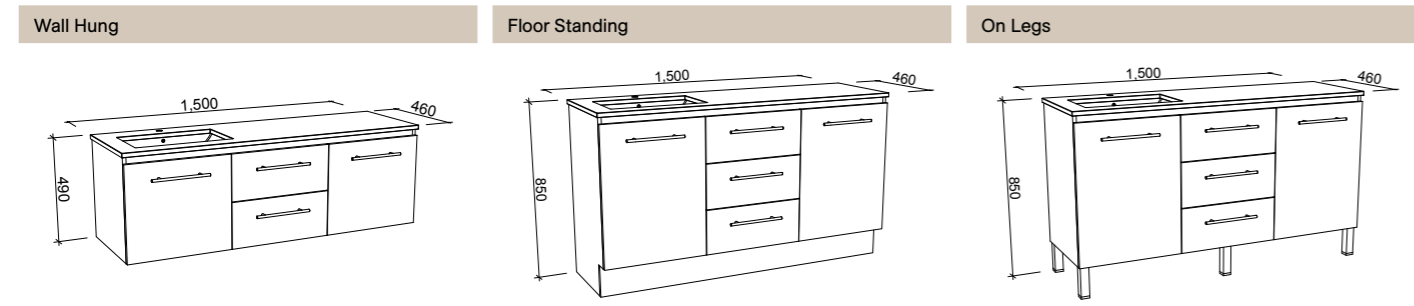

HOUSTON 1500mm OFFSET BOWL

CABINET WITH	SKU	RRP	CABINET WITH	SKU	RRP	CABINET WITH	SKU	RRP
20mm SilkSurface Top with White Gloss Above Counter Ceramic Basin Left-hand Offset	HOU-V-1500-L-SSA-W	$4,110	20mm SilkSurface Top with White Gloss Above Counter Ceramic Basin Left-hand Offset	HOU-V-1500-L-SSA-F	$4,435	20mm SilkSurface Top with White Gloss Above Counter Ceramic Basin Left-hand Offset	HOU-V-1500-L-SSA-L	$4,533
20mm SilkSurface Top with White Gloss Under Counter Ceramic Basin Left-hand Offset	HOU-V-1500-L-SSU-W	$4,110	20mm SilkSurface Top with White Gloss Under Counter Ceramic Basin Left-hand Offset	HOU-V-1500-L-SSU-F	$4,435	20mm SilkSurface Top with White Gloss Under Counter Ceramic Basin Left-hand Offset	HOU-V-1500-L-SSU-L	$4,533
No Top Left Hand Offset	HOU-VCO-1500-L-X-W	$2,322	No Top Left Hand Offset	HOU-VCO-1500-L-X-F	$2,761	No Top Left Hand Offset	HOU-VCO-1500-L-X-L	$2,820

NOTE: Right-hand offset also available. Order by replacing **-L-** with **-R-** in the relevant SKU.