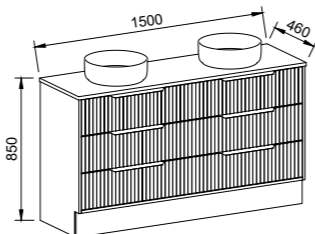

CABINET WITH	SKU	RRP
20mm SilkSurface Top with White Gloss Above Counter Ceramic Basins	EMM-V-1500-D-SSA-F	$5,322
No Top	EMM-VCO-1500-D-X-F	$4,047