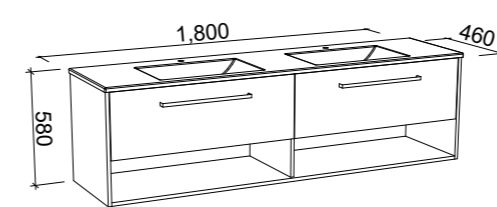

BALTIMORE 1800mm DOUBLE BOWL

Wall Hung

CABINET WITH	SKU	RRP
Regal Mineral Composite Top	BLT-V-1800-D-REG-W	$4,059
20mm SilkSurface Top with White Gloss Above Counter Ceramic Basin	BLT-V-1800-D-SSA-W	$4,499
20mm SilkSurface Top with White Gloss Under Counter Ceramic Basin	BLT-V-1800-D-SSU-W	$4,499
60mm SilkSurface Freedom Top with White Gloss Above Counter Ceramic Basin	BLT-V-1800-D-FRA-W	$5,062
60mm SilkSurface Freedom Top with White Gloss Under Counter Ceramic Basin	BLT-V-1800-D-FRU-W	$5,062
No Top	BLT-VCO-1800-D-X-W	$2,384

Floor Standing