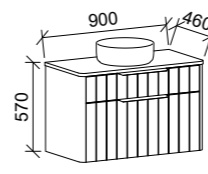

HURON 900mm

Wall Hung

CABINET WITH	SKU	RRP
20mm SilkSurface Top with White Gloss Above Counter Basin	HUR-V-900-C-SSA-W	$2,461
No Top	HUR-VCO-900-C-X-W	$1,220