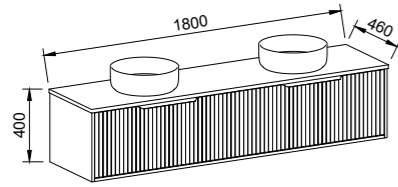

Elwood

G GOLD INCLUSIONS

ELWOOD 1800mm DOUBLE BOWL

Wall Hung

CABINET WITH	SKU	RRP
20mm SilkSurface Top with White Gloss Under Counter Ceramic Basin	ELW-V-1800-D-SSA-W	$4,049
20mm SilkSurface Top with White Gloss Under Counter Ceramic Basin	ELW-V-1800-D-SSU-W	$4,313
No Top	ELW-VCO-1800-D-X-W	$2,001