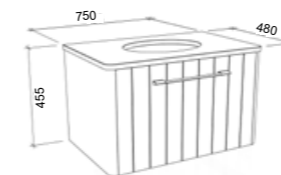

SABA 750mm

Wall Hung

CABINET WITH	SKU	RRP
20mm SilkSurface Top with White Gloss Above Counter Ceramic Basin	SAB-V-750-C-SSA-W	$1,967
20mm SilkSurface Top with White Gloss Under Counter Ceramic Basin	SAB-V-750-C-SSU-W	$2,258
No Top	SAB-VCO-750-C-X-W	$1,138