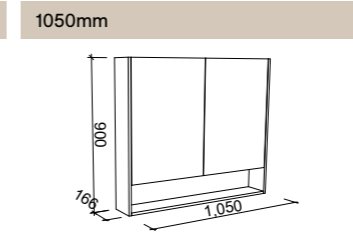

SKU	RRP
TEX-SC-1050-D-G	$1,189
TEX-SC-1050-D-P	$1,307