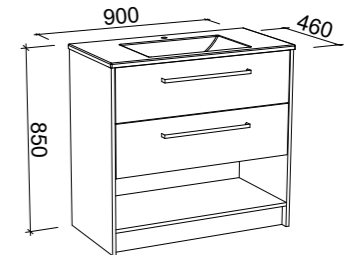

CABINET WITH	SKU	RRP
Alpha Ceramic Top	BLT-V-900-C-APH-F	$2,296
Regal Mineral Composite Top	BLT-V-900-C-REG-F	$2,296
Haven Matt Dolomite Top	BLT-V-900-C-HVN-F	$2,296
20mm SilkSurface Top with White Gloss Above Counter Ceramic Basin	BLT-V-900-C-SSA-F	$2,980
20mm SilkSurface Top with White Gloss Under Counter Ceramic Basin	BLT-V-900-C-SSU-F	$2,980
60mm SilkSurface Freedom Top with White Gloss Above Counter Ceramic Basin	BLT-V-900-C-FRA-F	$3,211
60mm SilkSurface Freedom Top with White Gloss Under Counter Ceramic Basin	BLT-V-900-C-FRU-F	$3,211
No Top	BLT-VCO-900-C-X-F	$1,743