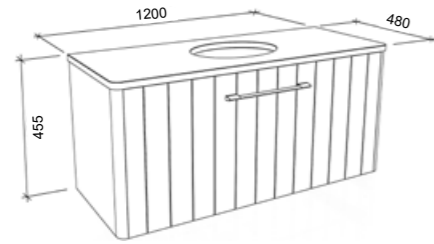

Saba

G GOLD INCLUSIONS

SABA 1200mm

Wall Hung

CABINET WITH	SKU	RRP
20mm SilkSurface Top with White Gloss Above Counter Ceramic Basin	SAB-V-1200-C-SSA-W	$2,583
20mm SilkSurface Top with White Gloss Under Counter Ceramic Basin	SAB-V-1200-C-SSU-W	$2,873
No Top	SAB-VCO-1200-C-X-W	$1,411