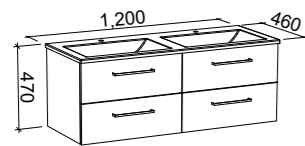

Paxton

G GOLD INCLUSIONS

PAXTON 1200mm DOUBLE BOWL

Wall Hung

CABINET WITH	SKU	RRP
Alpha Ceramic Top	PAX-V-1200-D-APH-W	$3,016
20mm SilkSurface Top with White Gloss Above Counter Ceramic Basin	PAX-V-1200-D-SSA-W	$3,640
No Top	PAX-VCO-1200-D-X-W	$1,780