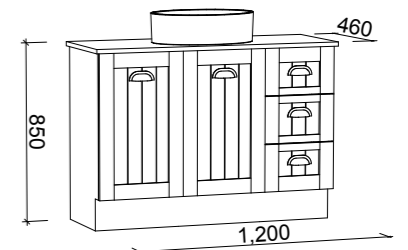

CABINET WITH	SKU	RRP
Alpha Ceramic Top	NOR-V-1200-C-APH-F	$2,749
20mm SilkSurface Top with White Gloss Above Counter Ceramic Basin	NOR-V-1200-C-SSA-F	$3,235
20mm SilkSurface Top with White Gloss Ceramic Under Counter Basin	NOR-V-1200-C-SSU-F	$3,235
No Top	NOR-VCO-1200-C-X-F	$2,501