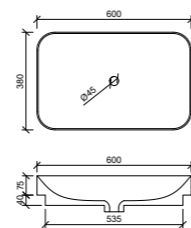

Rome Inset White

Offset or wall mounted tapware required.
32mm waste.

WG ROM-BS-600-WG-S | $233