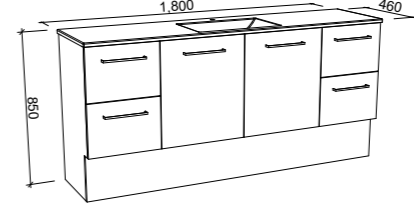

Floor Standing

CABINET WITH	SKU	RRP
Regal Mineral Composite Top	ELO-V-1800-C-REG-F	$4,185
Grand Mineral Composite Top	ELO-V-1800-C-GND-F	$4,564
No Top	ELO-VCO-1800-C-X-F	$2,665