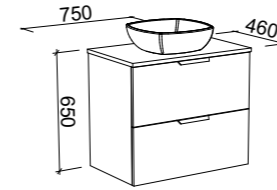

Sutherland House BY SHAYNNA BLAZE

G GOLD INCLUSIONS

SUTHERLAND HOUSE 750mm

Wall Hung

CABINET WITH	SKU	RRP
20mm SilkSurface Top with White Gloss Above Counter Ceramic Basin	SHC-V-750-C-SSA-W	\$2,932
20mm SilkSurface Top with White Gloss Under Counter Ceramic Basin	SHC-V-750-C-SSU-W	\$2,932
No Top	SHC-VCO-750-C-X-W	\$1,891