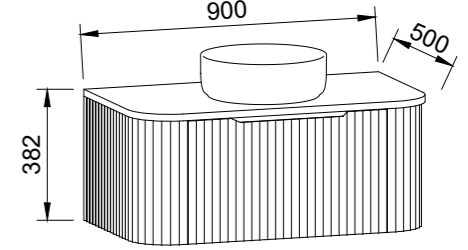

SANTOS 900mm

Wall Hung

CABINET WITH	SKU	RRP
20mm SilkSurface Top with White Gloss Above Counter Ceramic Basin	SAN-V-900-C-SSA-W	$2,550
No Top	SAN-VCO-900-C-X-W	$2,074