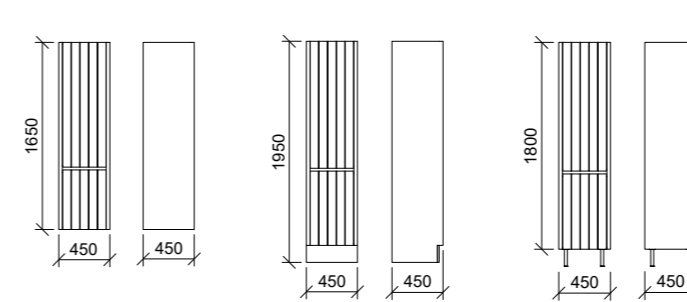

[01.] Huron Tallboy | HUR-TB-450-W-G | $2,012 Dark Grey Satin Cabinet Please refer to pricelist pages for all available options.