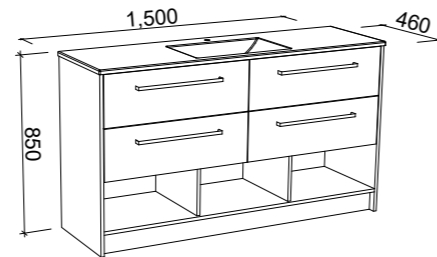

CABINET WITH	SKU	RRP
Alpha Ceramic Top	BLT-V-1500-C-APH-F	$4,397
Regal Mineral Composite Top	BLT-V-1500-C-REG-F	$4,200
Haven Matt Dolomite Top	BLT-V-1500-C-HVN-F	$4,200
20mm SilkSurface Top with White Gloss Above Counter Ceramic Basin	BLT-V-1500-C-SSA-F	$4,803
20mm SilkSurface Top with White Gloss Under Counter Ceramic Basin	BLT-V-1500-C-SSU-F	$4,803
60mm SilkSurface Freedom Top with White Gloss Above Counter Ceramic Basin	BLT-V-1500-C-FRA-F	$5,266
60mm SilkSurface Freedom Top with White Gloss Under Counter Ceramic Basin	BLT-V-1500-C-FRU-F	$5,266
No Top	BLT-VCO-1500-C-X-F	$3,119