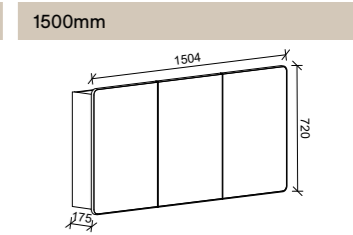

SKU	RRP
SHC-SC-1500-3-G	$1,815