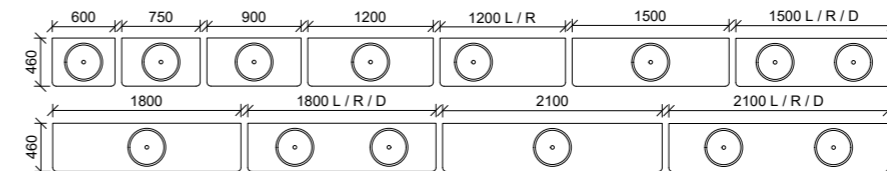

[01.] Huron Vanity 900mm | HUR-V-900-C-SSA-W | $2,461 Dark Grey Satin Cabinet with Silversnow SilkSurface Top and White Gloss Chase Ceramic Basin | Shown with Huron Shaving Cabinet 900mm | HUR-SC-900-D-G | $1,094 | Shown with Under Shaving Cabinet Lighting | LED-L-UNDERCAB-S-R | ADD $413 | Shown with Huron Tallboy | HUR-TB-450-W-G | $2,012 **[02.] Huron Vanity 900mm** | HUR-V-900-C-SSA-W | $2,461 Olive Satin Cabinet with Silversnow SilkSurface Top and White Gloss Allure Ceramic Basin **[03.] Huron Vanity 1200mm** | HUR-V-1200-C-SSA-F | $3,066 White Satin Cabinet with Stratiss SilkSurface Top and White Gloss Allure Ceramic Basin **[04.] Huron Vanity 1800mm** | HUR-V-1800-D-SSA-W | $4,206 Emerald Green Satin Cabinet with Lapis Salt SilkSurface Top and White Gloss Jupiter Ceramic Basins **[05.] Huron Vanity 1500mm** | HUR-V-1500-D-SSA-W | $3,952 Steel Grey Satin Cabinet with Arctic White SilkSurface Top and Black Matt Radius Inset Ceramic Basins | Shown with Basin Colour Upgrade | UPG-OPT-BASCOLOUR | ADD $152 per basin | Shown with Under Cabinet Lighting | LED-L-UNDERCAB-V | ADD $413 **Please refer to pricelist pages for all available options.**