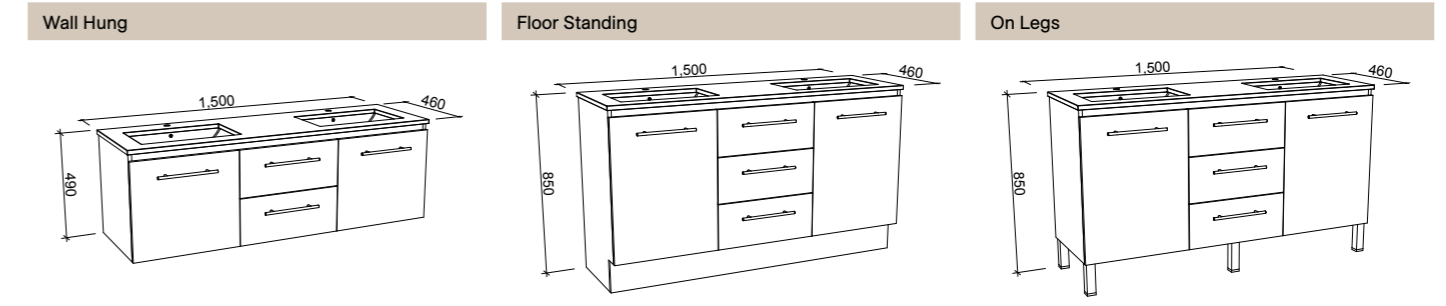

HOUSTON 1500mm DOUBLE BOWL

CABINET WITH	SKU	RRP	CABINET WITH	SKU	RRP	CABINET WITH	SKU	RRP
20mm SilkSurface Top with White Gloss Above Counter Ceramic Basins	HOU-V-1500-D-SSA-W	$4,595	20mm SilkSurface Top with White Gloss Above Counter Ceramic Basins	HOU-V-1500-D-SSA-F	$4,839	20mm SilkSurface Top with White Gloss Above Counter Ceramic Basins	HOU-V-1500-D-SSA-L	$4,921
20mm SilkSurface Top with White Gloss Under Counter Ceramic Basins	HOU-V-1500-D-SSU-W	$4,595	20mm SilkSurface Top with White Gloss Under Counter Ceramic Basins	HOU-V-1500-D-SSU-F	$4,839	20mm SilkSurface Top with White Gloss Under Counter Ceramic Basins	HOU-V-1500-D-SSU-L	$4,921
No Top	HOU-VCO-1500-D-X-W	$2,322	No Top	HOU-VCO-1500-D-X-F	$2,761	No Top	HOU-VCO-1500-D-X-L	$2,820