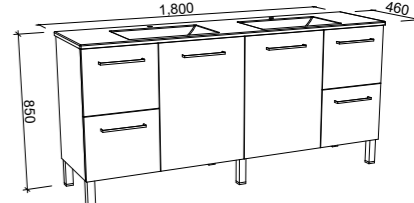

On Legs

CABINET WITH	SKU	RRP
Regal Mineral Composite Top	ELO-V-1800-D-REG-L	$4,434
Grand Mineral Composite Top	ELO-V-1800-D-GND-L	$4,863
No Top	ELO-VCO-1800-D-X-L	$2,709