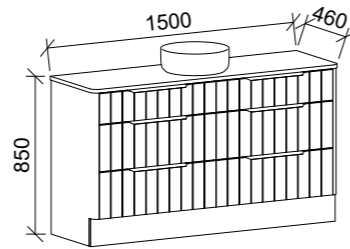

Huron

G GOLD INCLUSIONS

HURON 1500mm CENTRE BOWL

Wall Hung

CABINET WITH	SKU	RRP
20mm SilkSurface Top with White Gloss Above Counter Basin	HUR-V-1500-C-SSA-W	\$3,710
No Top	HUR-VCO-1500-C-X-W	\$1,920

Floor Standing