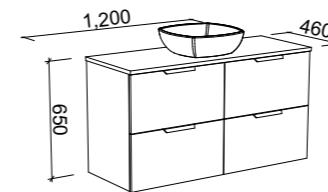

SUTHERLAND HOUSE 1200mm

Wall Hung

CABINET WITH	SKU	RRP
20mm SilkSurface Top with White Gloss Above Counter Ceramic Basin	SHC-V-1200-C-SSA-W	$3,796
20mm SilkSurface Top with White Gloss Under Counter Ceramic Basin	SHC-V-1200-C-SSU-W	$3,796
No Top	SHC-VCO-1200-C-X-W	$3,102

On Legs