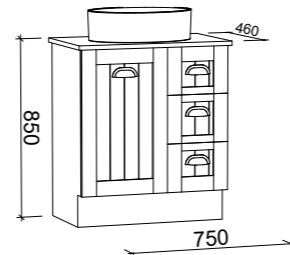

CABINET WITH	SKU	RRP
Alpha Ceramic Top	NOR-V-750-C-APH-F	$2,183
20mm SilkSurface Top with White Gloss Above Counter Ceramic Basin	NOR-V-750-C-SSA-F	$2,639
No Top	NOR-VCO-750-C-X-F	$2,073