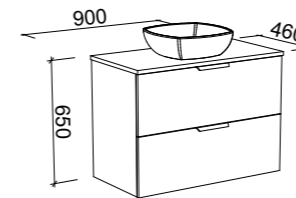

SUTHERLAND HOUSE 900mm

Wall Hung

CABINET WITH	SKU	RRP
20mm SilkSurface Top with White Gloss Above Counter Ceramic Basin	SHC-V-900-C-SSA-W	$3,412
20mm SilkSurface Top with White Gloss Under Counter Ceramic Basin	SHC-V-900-C-SSU-W	$3,412
No Top	SHC-VCO-900-C-X-W	$2,232

On Legs