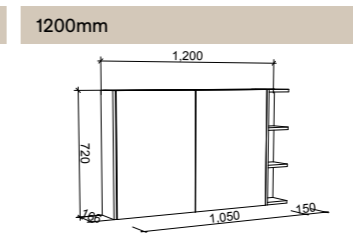

SKU	RRP
NEW-SC-1200-L-G	$1,284
NEW-SC-1200-L-P	$1,410