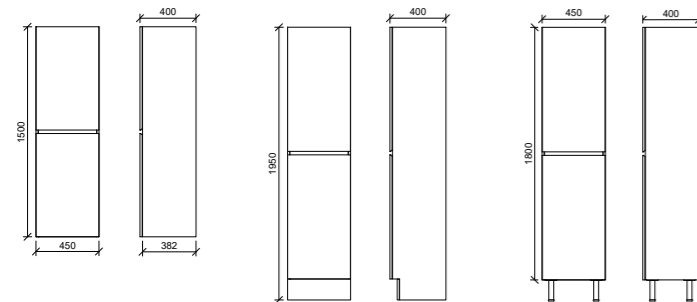

Lincoln Tallboy

The Lincoln Tallboy is a master of disguise with its tilt-out removable laundry basket, making it easy to keep your dirty clothes out of sight. The customisable height and optional mirror front makes this a practical and stylish winner.

- Upgrade to Platinum option with Luxe Graphite interior to match Platinum vanities (basket and hardware will remain white)
- Fixed width, but customisable height
- Available in wall hung, floor standing and on legs

[01.] Lincoln Tallboy | LINM-TB-450-W-G | $1,858 Rural Oak Cabinet with Mirror Front [02.] Lincoln Tallboy | LIN-TB-450-F-G | $1,808 White Satin Cabinet showing tilt-out removable laundry basket **Please refer to pricelist pages for all available options.**

Munich Mirror Tallboy

The Munich Mirror Tallboy presents a unique solution with its hidden side shelves. Its practicality and style go hand in hand with several adjustable melamine shelves inside that cater to all your bathroom essentials. Moreover, its compact design allows it to fit seamlessly into any bathroom space.

- Upgrade to Platinum option with Luxe Graphite interior and glass internal shelves to match Platinum vanities
- Fingerpull opening
- Fully reversible
- Available in wall hung