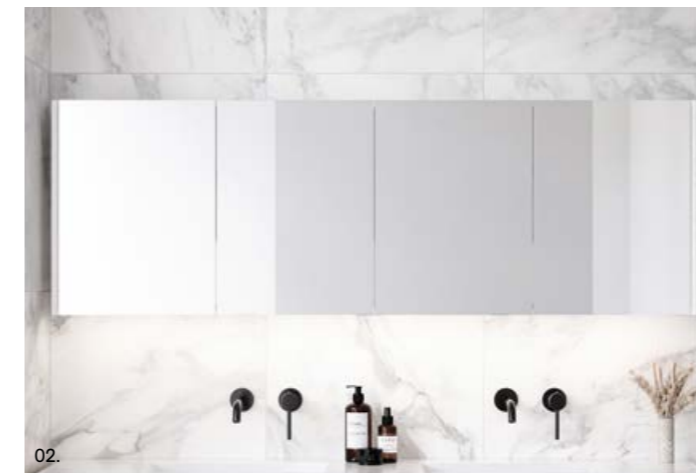

Texas Shaving Cabinet

The Texas shaver boasts a practical open display shelf that allows you to showcase your favourite bathroom decor items. To add a touch of elegance, you have the option to include in-shelf lighting for an additional fee, which accentuates the display shelf and creates a stunning visual effect in your bathroom.

- Upgrade to Platinum option with Luxe Graphite interior and glass internal shelves to match Platinum vanities
- Semi or fully recessed option available as standard

[01.] Texas Shaving Cabinet 900mm | TEX-SC-900-D-G | $1,100 Tassie Oak Cabinet **[02.] Texas Shaving Cabinet 1500mm** | TEX-SC-1500-3-G | $1,416 Light Grey Satin Cabinet | Shown with Under Shaving Cabinet Lighting | LED-L-UNDERCAB-S-R | ADD $413 **[03.] Texas Shaving Cabinet 750mm** | TEX-SC-750-D-G | $1,006 White Satin Cabinet **Please refer to pricelist pages for all available options.**

Tiffany Shaving Cabinet

The Tiffany shaver is a great candidate for wall-to-wall fitting with its exposed side panels and range of sizes. Add some extra style to your bathroom with optional under cabinet lighting, available at an additional cost.

- Upgrade to Platinum option with Luxe Graphite interior and glass internal shelves to match Platinum vanities
- Semi-recessed option available upon request

01.

[01.] Tiffany Shaving Cabinet 1500mm | TIF-SC-1500-3-G | $1,105 Tassie Oak Cabinet **[02.] Tiffany Shaving Cabinet 1800mm** | TIF-SC-1800-4-G | $1,244 White Satin Cabinet | Shown with Under Shaving Cabinet Lighting | LED-L-UNDERCAB-S-R | ADD $413 **[03.] Tiffany Shaving Cabinet 750mm** | TIF-SC-750-D-G | $671 Light Pistachio Satin Cabinet **Please refer to pricelist pages for all available options.**