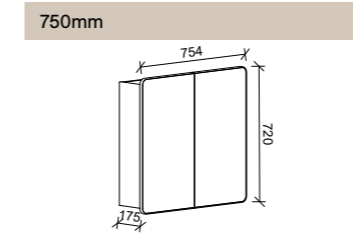

SKU	RRP
SHC-SC-750-D-G	$1,245