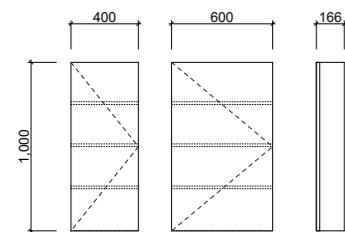

Jazz Shaving Cabinet

Experience cutting-edge style and functionality in your bathroom with the Jazz shaver! This contemporary rectangular masterpiece boasts a sleek, modern look that will elevate your bathroom. The practical mirror size and ample storage space ensure that both your morning routine and bathroom organisation are seamless.

- Upgrade to Platinum option with Luxe Graphite interior and glass internal shelves to match Platinum vanities
- Semi-recessed option available upon request
- Optional under cabinet lighting available (additional charges apply)
- Fully reversible (unless ordered with upgrades)

[01.] Jazz Shaving Cabinet 600mm | JZZ-SC-600-S-G | $974 each Light Grey Satin Cabinet **[02.] Jazz Shaving Cabinet 600mm** | JZZ-SC-600-S-G | $974 each Dark Grey Satin Cabinet | Shown with Under Shaving Cabinet Lighting | LED-L-UNDERCAB-S-R | ADD $413 per shaving cabinet **[03.] Jazz Shaving Cabinet 400mm** | JZZ-SC-400-S-G | $837 Boston Oak Cabinet **Please refer to pricelist pages for all available options.**

Munich Shaving Cabinet

The Munich shaver is a sleek and functional addition to any bathroom, with its panoramic hinging and unique, hidden, side shelves. Inside, adjustable melamine shelves provide space for storing your essentials.

- Upgrade to Platinum option with Luxe Graphite interior and glass internal shelves to match Platinum vanities
- Optional under cabinet lighting available (additional charges apply)