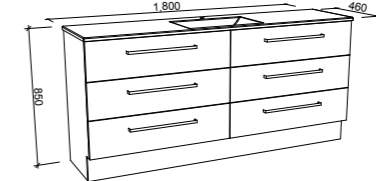

Floor Standing

CABINET WITH	SKU	RRP
Regal Mineral Composite Top	PAX-V-1800-C-REG-F	$4,529
Grand Mineral Composite Top	PAX-V-1800-C-GND-F	$4,944
20mm SilkSurface Top with White Gloss Above Counter Ceramic Basin	PAX-V-1800-C-SSA-F	$4,999
No Top	PAX-VCO-1800-C-X-F	$3,104