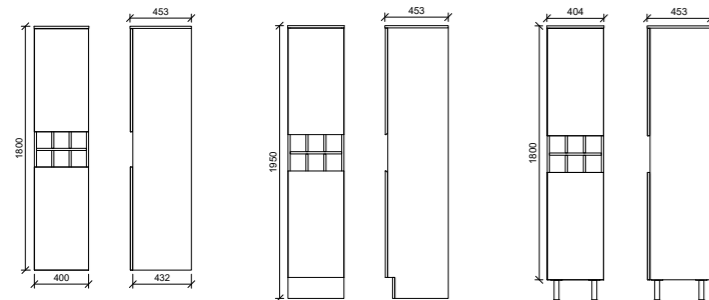

01.

[01.] St Clair Tallboy | STC-TB-400-W-G | $1,792 Dark Grey Satin Cabinet | Shown with Under Cabinet Vanity Lighting | LED-L-UNDERCAB-V | ADD $413 Please refer to pricelist pages for all available options.

Sutherland House Tallboy BY SHAYNNA BLAZE

A bathroom isn't complete without practical storage solutions. This tallboy is a perfect compliment to your Sutherland House vanity, available in matching routes.

- White Satin and Oak finish on the interior shelves
- Available in painted finishes only
- Available in wall hung and on legs