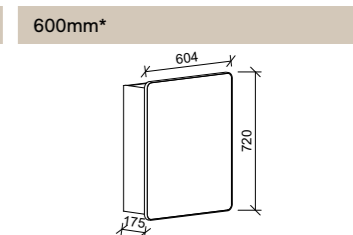

SUTHERLAND HOUSE

SKU	RRP
SHC-SC-600-S-G	$1,149