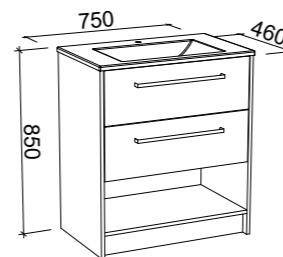

CABINET WITH	SKU	RRP
Alpha Ceramic Top	BLT-V-750-C-APH-F	$2,102
Regal Mineral Composite Top	BLT-V-750-C-REG-F	$2,102
Haven Matt Dolomite Top	BLT-V-750-C-HVN-F	$2,102
20mm SilkSurface Top with White Gloss Above Counter Ceramic Basin	BLT-V-750-C-SSA-F	$2,492
20mm SilkSurface Top with White Gloss Under Counter Ceramic Basin	BLT-V-750-C-SSU-F	$2,492
60mm SilkSurface Freedom Top with White Gloss Above Counter Ceramic Basin	BLT-V-750-C-FRA-F	$2,654
60mm SilkSurface Freedom Top with White Gloss Under Counter Ceramic Basin	BLT-V-750-C-FRU-F	$2,654
No Top	BLT-VCO-750-C-X-F	$1,571

Baltimore

G GOLD INCLUSIONS