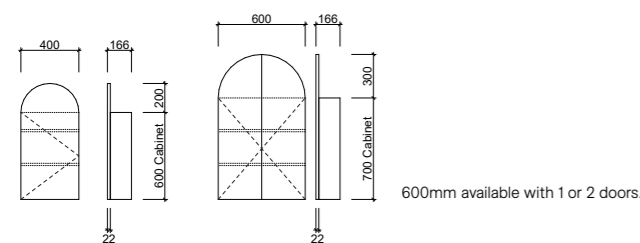

Church Shaving Cabinet

Enhance the look and functionality of your bathroom with the Church shaver. Its curved top will add a touch of elegance and softness to your space, while the integrated storage keeps your bathroom essentials neatly arranged and within easy reach.

- Upgrade to Platinum option with Luxe Graphite interior and glass internal shelves to match Platinum vanities
- Optional under cabinet lighting available (additional charges apply)
- Semi-recessed option available on request

[01.] Church Shaving Cabinet 400mm | CHU-SC-400-S-G | $1,009 each Classic Oak Cabinet **[02.] Church Shaving Cabinet 600mm** | CHU-SC-600-D-G | $1,102 each White Satin Cabinet **[03.] Church Shaving Cabinet 600mm** | CHU-SC-600-S-G | $1,102 Olive Satin Cabinet shown with door open **Please refer to pricelist pages for all available options.**

Denver Shaving Cabinet

With a vast range of sizes and exposed side panels, the Denver shaver is great for wall-to-wall fitting. Add extra practicality and style to your shaver by adding under cabinet or side lighting (additional charges apply).

- Upgrade to Platinum option with Luxe Graphite interior and glass internal shelves to match Platinum vanities
- Semi-recessed option available on request
- Fully reversible (unless ordered with upgrades)