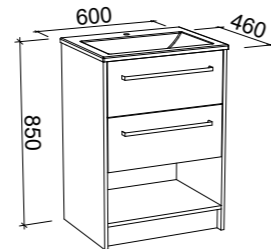

CABINET WITH	SKU	RRP
Alpha Ceramic Top	BLT-V-600-C-APH-F	$1,963
Regal Mineral Composite Top	BLT-V-600-C-REG-F	$1,963
20mm SilkSurface Top with White Gloss Above Counter Ceramic Basin	BLT-V-600-C-SSA-F	$2,311
20mm SilkSurface Top with White Gloss Under Counter Ceramic Basin	BLT-V-600-C-SSU-F	$2,311
60mm SilkSurface Freedom Top with White Gloss Above Counter Ceramic Basin	BLT-V-600-C-FRA-F	$2,511
60mm SilkSurface Freedom Top with White Gloss Under Counter Ceramic Basin	BLT-V-600-C-FRU-F	$2,511
No Top	BLT-VCO-600-C-X-F	$1,442