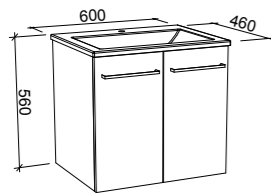

ELOURA 600mm

Wall Hung

CABINET WITH	SKU	RRP
Alpha Ceramic Top	ELO-V-600-C-APH-W	$1,589
Regal Mineral Composite Top	ELO-V-600-C-REG-W	$1,589
Grand Mineral Composite Top	ELO-V-600-C-GND-W	$1,804
No Top	ELO-VCO-600-C-X-W	$1,091