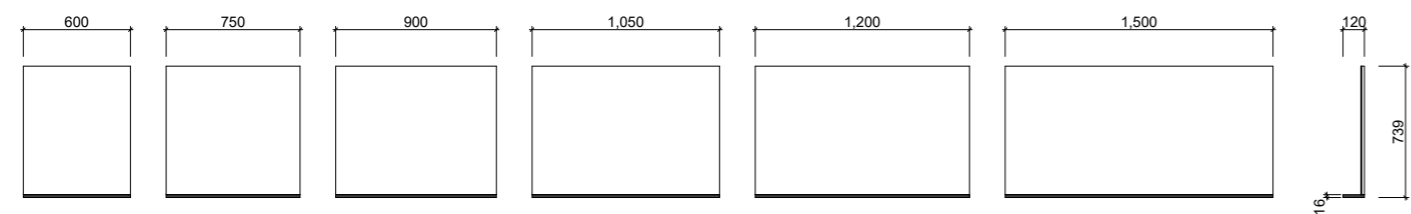

- Range of sizes available
- Easy split batten mounting system

[01.] Essence Mirror 900mm | ESS-M-900-739 | \$816 White Satin Shelf **[02.] Essence Mirror 900mm** | ESS-M-900-739 | \$816 Palomera Oak Shelf **[03.] Essence Mirror 750mm** | ESS-M-750-739 | \$737 Calm Oak Shelf | Shown with Mirror Lighting | LED-L-MIRROR | ADD \$413 **Please refer to pricelist pages for all available options.**