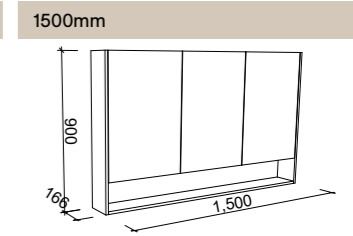

SKU	RRP
TEX-SC-1200-3-G	\$1,308
TEX-SC-1200-3-P	\$1,426

SKU	RRP
TEX-SC-1500-3-G	\$1,416
TEX-SC-1500-3-P	\$1,535

NOTE: -P denotes Platinum range. These shaving cabinets include 'Luxe Graphite' interiors to match Platinum vanities and glass interior shelves as standard. **-G** denotes standard cabinets and include white interiors. Lighting and powerpoints are not included in shaving cabinet pricing. All mirrors are copper free. Depth can be adjusted to a minimum of 120mm for no price change. Refer to page 178 for options and pricing. *Please specify hinge side when ordering. †Back of shelf will match side colour unless specified otherwise. **-L- refers to door position. Right-hand doors also available. Order by replacing -R- with -L- in the relevant SKU.