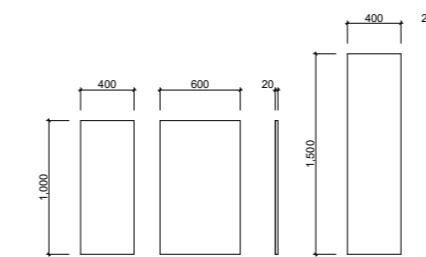

[01.] Jazz Mirror 600mm | JZZ-M-600-1000 | $525 [02.] Jazz Mirror 400mm | JZZ-M-400-1000 | $403 **Please refer to pricelist pages for all available options.**