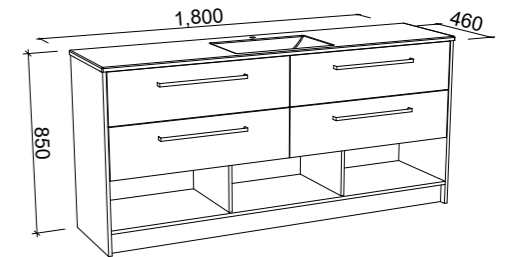

CABINET WITH	SKU	RRP
Regal Mineral Composite Top	BLT-V-1800-C-REG-F	$4,805
20mm SilkSurface Top with White Gloss Above Counter Ceramic Basin	BLT-V-1800-C-SSA-F	$5,161
20mm SilkSurface Top with White Gloss Under Counter Ceramic Basin	BLT-V-1800-C-SSU-F	$5,161
60mm SilkSurface Freedom Top with White Gloss Above Counter Ceramic Basin	BLT-V-1800-C-FRA-F	$5,686
60mm SilkSurface Freedom Top with White Gloss Under Counter Ceramic Basin	BLT-V-1800-C-FRU-F	$5,686
No Top	BLT-VCO-1800-C-X-F	$3,392