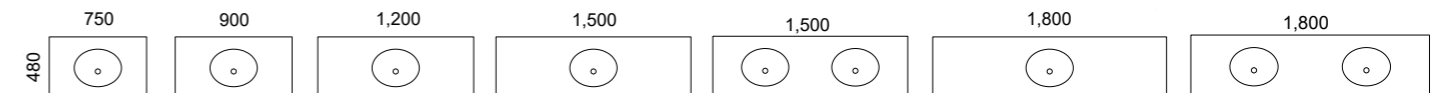

[01.] Saba Vanity 1500mm | SAB-V-1500-D-SSA-W | $3,773 Light Pistachio Satin Cabinet with Blanca Granite SilkSurface Top and White Gloss Corrida Inset Mineral Composite Basins | Shown with Mineral Composite Basin Upgrade | UPG-OPT-BASCOLOUR | ADD $152 per basin | Shown with Huron Shaving Cabinet 1200mm | HUR-SC-1200-3-G | $1,383 **[02.] Saba Vanity 900mm** | SAB-V-900-C-SSA-W | $2,249 Steel Grey Satin Cabinet with Bianco Pearl SilkSurface Top and White Gloss Arcade Inset Ceramic Basin | Shown with Under Cabinet Lighting | LED-L-UNDERCAB-V | ADD $413 **[03.] Saba Vanity 1800mm** | SAB-V-1800-D-SSA-W | $4,166 White Satin Cabinet with Blanca Granite SilkSurface Top and White Matt Allure Raked Ceramic Basins | Shown with Basin Colour Upgrade | UPG-OPT-BASCOLOUR | ADD $152 per basin **[04.] Saba Vanity 1200mm** | SAB-V-1200-C-SSA-W | $2,583 Dark Grey Satin Cabinet with Opalora SilkSurface Top and Black Matt Myrtle Ceramic Basin | Shown with Basin Colour Upgrade | UPG-OPT-BASCOLOUR | ADD $152 **[05.] Saba Vanity 1200mm** | SAB-V-1200-C-SSU-W | $2,873 Olive Satin Cabinet | Close-Up showing curved corners and internal drawer **Please refer to pricelist pages for all available options.**