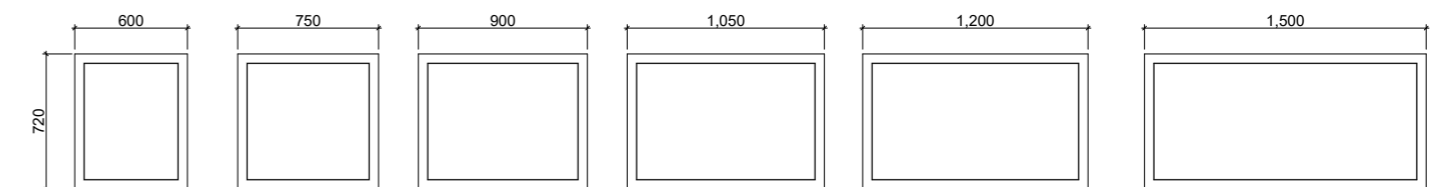

[01.] Miami Mirror 1500mm | MIA-M-1500-720 | $1,111 Light Pistachio Satin Frame | Shown with Mirror Lighting | LED-L-MIRROR | ADD $413 [02.] Miami Mirror 1500mm | MIA-M-1500-720 | $1,111 Perugian Walnut Frame [03.] Miami Mirror 750mm | MIA-M-750-720 | $532 White Satin Frame Please refer to pricelist pages for all available options.