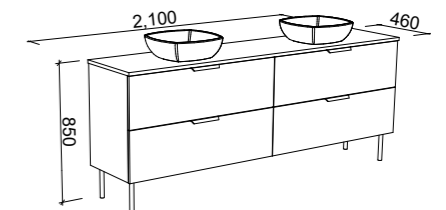

SUTHERLAND HOUSE 1500mm CENTRE BOWL

Wall Hung

On Legs

CABINET WITH	SKU	RRP
20mm SilkSurface Top with White Gloss Above Counter Ceramic Basin	SHC-V-1500-C-SSA-W	$4,983
20mm SilkSurface Top with White Gloss Under Counter Ceramic Basin	SHC-V-1500-C-SSU-W	$4,983
No Top	SHC-VCO-1500-C-X-W	$3,126

CABINET WITH	SKU	RRP
20mm SilkSurface Top with White Gloss Above Counter Ceramic Basin	SHC-V-1500-C-SSA-L	$5,084
20mm SilkSurface Top with White Gloss Under Counter Ceramic Basin	SHC-V-1500-C-SSU-L	$5,084
No Top	SHC-VCO-1500-C-X-L	$3,262

SUTHERLAND HOUSE 1500mm DOUBLE BOWL

Wall Hung

On Legs

CABINET WITH	SKU	RRP
20mm SilkSurface Top with White Gloss Above Counter Ceramic Basins	SHC-V-1500-D-SSA-W	$5,454
20mm SilkSurface Top with White Gloss Under Counter Ceramic Basins	SHC-V-1500-D-SSU-W	$5,454
No Top	SHC-VCO-1500-D-X-W	$3,647

CABINET WITH	SKU	RRP
20mm SilkSurface Top with White Gloss Above Counter Ceramic Basins	SHC-V-1500-D-SSA-L	$5,555
20mm SilkSurface Top with White Gloss Under Counter Ceramic Basins	SHC-V-1500-D-SSU-L	$5,555
No Top	SHC-VCO-1500-D-X-L	$3,427

SUTHERLAND HOUSE 1800mm CENTRE BOWL

Wall Hung

On Legs

CABINET WITH	SKU	RRP
20mm SilkSurface Top with White Gloss Above Counter Ceramic Basin	SHC-V-1800-C-SSA-W	$5,146
20mm SilkSurface Top with White Gloss Under Counter Ceramic Basin	SHC-V-1800-C-SSU-W	$5,146
No Top	SHC-VCO-1800-C-X-W	$3,562

CABINET WITH	SKU	RRP
20mm SilkSurface Top with White Gloss Above Counter Ceramic Basin	SHC-V-1800-C-SSA-L	$5,247
20mm SilkSurface Top with White Gloss Under Counter Ceramic Basin	SHC-V-1800-C-SSU-L	$5,247
No Top	SHC-VCO-1800-C-X-L	$3,947

NOTE: Please specify route style when ordering.

SUTHERLAND HOUSE 1800mm DOUBLE BOWL

Wall Hung

On Legs