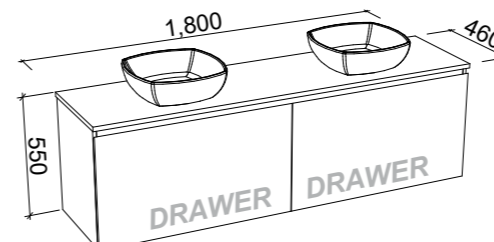

CHICAGO 1800mm DOUBLE BOWL

Wall Hung

CABINET WITH	SKU	RRP
Regal Mineral Composite Top	CHI-V-1800-D-REG-W	$3,825
20mm SilkSurface Top with White Gloss Above Counter Ceramic Basin	CHI-V-1800-D-SSA-W	$4,193
20mm SilkSurface Top with White Gloss Under Counter Ceramic Basins	CHI-V-1800-D-SSU-W	$4,193
No Top	CHI-VCO-1800-D-X-W	$2,316