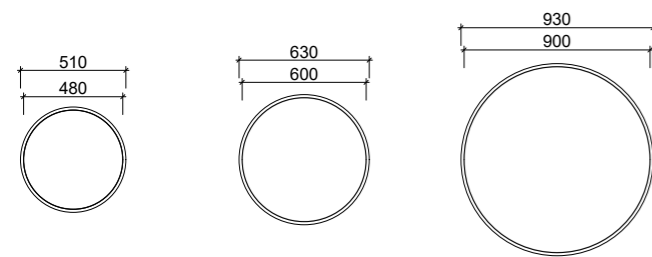

Portland Mirror

Elevate the aesthetic of your space with the Portland mirror, a perfect way to add a pop of colour. Our standard paint colour options provide endless possibilities, allowing you to seamlessly coordinate or make a statement by contrasting with your vanity.

- Optional lighting available (additional charges apply)
- Easy split batten mounting system

[01.] Portland Mirror 630mm | POR-M-630-630 | $790 Navy Blue Satin Frame **[02.] Portland Mirror 510mm** | POR-M-510-510 | $516 each Black Satin Frame | Shown with Mirror Lighting | LED-L-MIRROR | ADD $413 per mirror **[03.] Portland Mirror 930mm** | POR-M-930-930 | $1,133 Light Grey Satin Frame **Please refer to pricelist pages for all available options.**

Visualise Your Dream Bathroom

Scan to explore

www.timberline.com.au