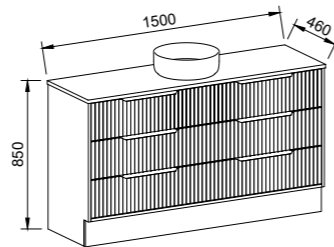

CABINET WITH	SKU	RRP
20mm SilkSurface Top with White Gloss Above Counter Ceramic Basin	EMM-V-1500-C-SSA-F	$5,093
No Top	EMM-VCO-1500-C-X-F	$3,980