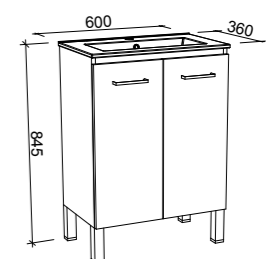

CABINET WITH	SKU	RRP
Urban Ceramic Top	FLYE-V-600-C-URB-L	$1,171
No Top	FLYE-VCO-600-C-X-L	$921