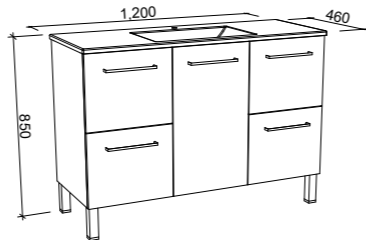

On Legs

CABINET WITH	SKU	RRP
Alpha Ceramic Top	ELO-V-1200-C-APH-L	$2,814
Regal Mineral Composite Top	ELO-V-1200-C-REG-L	$2,814
Haven Dolomite Top	ELO-V-1200-C-HVN-L	$2,814
Grand Mineral Composite Top	ELO-V-1200-C-GND-L	$3,042
No Top	ELO-VCO-1200-C-X-L	$2,051