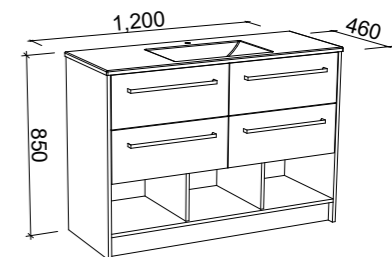

CABINET WITH	SKU	RRP
Alpha Ceramic Top	BLT-V-1200-C-APH-F	$3,273
Regal Mineral Composite Top	BLT-V-1200-C-REG-F	$3,273
Haven Matt Dolomite Top	BLT-V-1200-C-HVN-F	$3,273
20mm SilkSurface Top with White Gloss Above Counter Ceramic Basin	BLT-V-1200-C-SSA-F	$3,862
20mm SilkSurface Top with White Gloss Under Counter Ceramic Basin	BLT-V-1200-C-SSU-F	$3,862
60mm SilkSurface Freedom Top with White Gloss Above Counter Ceramic Basin	BLT-V-1200-C-FRA-F	$4,112
60mm SilkSurface Freedom Top with White Gloss Under Counter Ceramic Basin	BLT-V-1200-C-FRU-F	$4,112
No Top	BLT-VCO-1200-C-X-F	$2,585