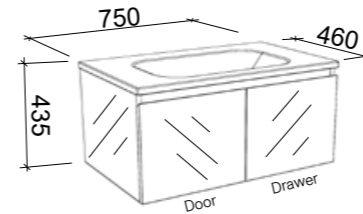

OREGON 750mm

Wall Hung

CABINET WITH	SKU	RRP
Alpha Ceramic Top	ORE-V-750-C-APH-W	$1,467
Regal Mineral Composite Top	ORE-V-750-C-REG-W	$1,467
20mm SilkSurface Top with White Gloss Above Counter Ceramic Basin	ORE-V-750-C-SSA-W	$1,858
20mm SilkSurface Top with White Gloss Under Counter Ceramic Basin	ORE-V-750-C-SSU-W	$1,858
No Top	ORE-VCO-750-C-X-W	$962