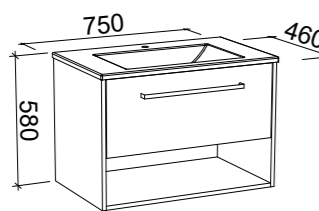

BALTIMORE 750mm

Wall Hung

CABINET WITH	SKU	RRP
Alpha Ceramic Top	BLT-V-750-C-APH-W	$1,738
Regal Mineral Composite Top	BLT-V-750-C-REG-W	$1,738
Haven Matt Dolomite Top	BLT-V-750-C-HVN-W	$1,738
20mm SilkSurface Top with White Gloss Above Counter Ceramic Basin	BLT-V-750-C-SSA-W	$2,128
20mm SilkSurface Top with White Gloss Under Counter Ceramic Basin	BLT-V-750-C-SSU-W	$2,128
60mm SilkSurface Freedom Top with White Gloss Above Counter Ceramic Basin	BLT-V-750-C-FRA-W	$2,290
60mm SilkSurface Freedom Top with White Gloss Under Counter Ceramic Basin	BLT-V-750-C-FRU-W	$2,290
No Top	BLT-VCO-750-C-X-W	$1,189

Floor Standing