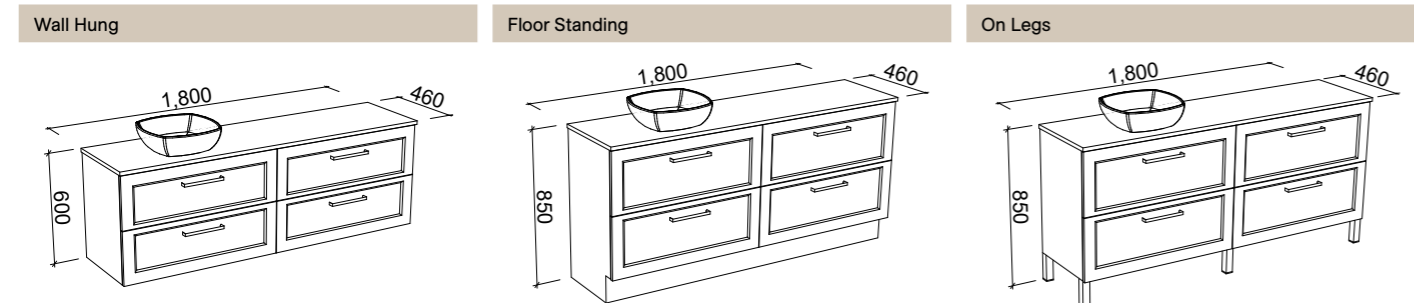

WASHINGTON 1800mm OFFSET BOWL

CABINET WITH	SKU	RRP	CABINET WITH	SKU	RRP	CABINET WITH	SKU	RRP
20mm SilkSurface Top with White Gloss Ceramic Above Counter Basin Left-hand Offset	WAS-V-1800-L-SSA-W	$4,015	20mm SilkSurface Top with White Gloss Ceramic Above Counter Basin Left-hand Offset	WAS-V-1800-L-SSA-F	$4,299	20mm SilkSurface Top with White Gloss Ceramic Above Counter Basin Left-hand Offset	WAS-V-1800-L-SSA-L	$4,491
20mm SilkSurface Top with White Gloss Ceramic Under Counter Basin Left-hand Offset	WAS-V-1800-L-SSU-W	$4,015	20mm SilkSurface Top with White Gloss Ceramic Under Counter Basin Left-hand Offset	WAS-V-1800-L-SSU-F	$4,299	20mm SilkSurface Top with White Gloss Ceramic Under Counter Basin Left-hand Offset	WAS-V-1800-L-SSU-L	$4,491
60mm SilkSurface Freedom Top with White Gloss Ceramic Above Counter Basin Left-hand Offset	WAS-V-1800-L-FRA-W	$4,539	60mm SilkSurface Freedom Top with White Gloss Ceramic Above Counter Basin Left-hand Offset	WAS-V-1800-L-FRA-F	$4,823	60mm SilkSurface Freedom Top with White Gloss Ceramic Above Counter Basin Left-hand Offset	WAS-V-1800-L-FRA-L	$5,015
60mm SilkSurface Freedom Top with White Gloss Ceramic Under Counter Basin Left-hand Offset	WAS-V-1800-L-FRU-W	$4,539	60mm SilkSurface Freedom Top with White Gloss Ceramic Under Counter Basin Left-hand Offset	WAS-V-1800-L-FRU-F	$4,823	60mm SilkSurface Freedom Top with White Gloss Ceramic Under Counter Basin Left-hand Offset	WAS-V-1800-L-FRU-L	$5,015
No Top Left-hand Offset	WAS-VCO-1800-L-X-W	$2,098	No Top Left-hand Offset	WAS-VCO-1800-L-X-F	$2,381	No Top Left-hand Offset	WAS-VCO-1800-L-X-L	$2,574

NOTE: Right-hand offset also available. Order by replacing **-L-** with **-R-** in the relevant SKU.

Washington

G GOLD INCLUSIONS