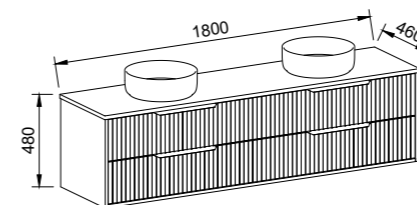

Emmett

G GOLD INCLUSIONS

EMMETT 1800mm DOUBLE BOWL

Wall Hung

CABINET WITH	SKU	RRP
20mm SilkSurface Top with White Gloss Above Counter Ceramic Basins	EMM-V-1800-D-SSA-W	\$4,682
No Top	EMM-VCO-1800-D-X-W	\$3,227