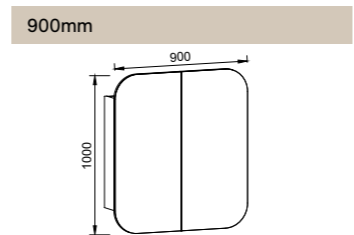

SKU	RRP
JZA-SC-900-D-G	$1,215
JZA-SC-900-D-P	$1,338