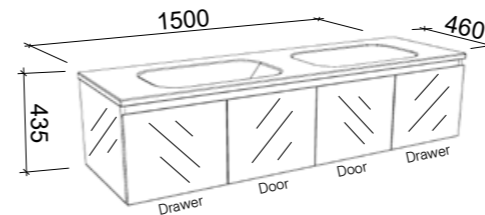

OREGON 1500mm DOUBLE BOWL

Wall Hung

CABINET WITH	SKU	RRP
Alpha Ceramic Top	ORE-V-1500-D-APH-W	$3,158
Regal Mineral Composite Top	ORE-V-1500-D-REG-W	$3,041
20mm SilkSurface Top with White Gloss Above Counter Ceramic Basins	ORE-V-1500-D-SSA-W	$3,639
20mm SilkSurface Top with White Gloss Under Counter Ceramic Basins	ORE-V-1500-D-SSU-W	$3,639
No Top	ORE-VCO-1500-D-X-W	$1,618

NOTE: The Oregon vanity cannot be resized.