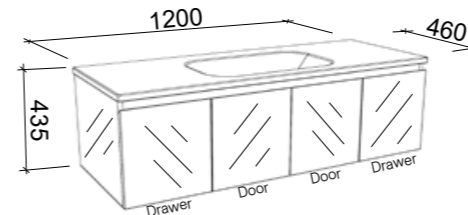

OREGON 1200mm

Wall Hung

CABINET WITH	SKU	RRP
Alpha Ceramic Top	ORE-V-1200-C-APH-W	$2,115
Regal Mineral Composite Top	ORE-V-1200-C-REG-W	$2,115
20mm SilkSurface Top with White Gloss Above Counter Ceramic Basin	ORE-V-1200-C-SSA-W	$2,719
20mm SilkSurface Top with White Gloss Under Counter Ceramic Basin	ORE-V-1200-C-SSU-W	$2,719
No Top	ORE-VCO-1200-C-X-W	$1,389