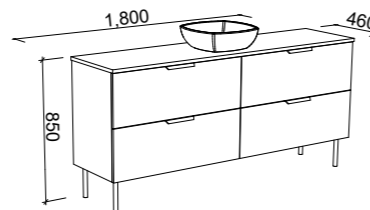

On Legs

CABINET WITH	SKU	RRP
20mm SilkSurface Top with White Gloss Above Counter Ceramic Basin	SHC-V-1800-C-SSA-W	$5,146
20mm SilkSurface Top with White Gloss Under Counter Ceramic Basin	SHC-V-1800-C-SSU-W	$5,146
No Top	SHC-VCO-1800-C-X-W	$3,562

CABINET WITH	SKU	RRP
20mm SilkSurface Top with White Gloss Above Counter Ceramic Basin	SHC-V-1800-C-SSA-L	$5,247
20mm SilkSurface Top with White Gloss Under Counter Ceramic Basin	SHC-V-1800-C-SSU-L	$5,247
No Top	SHC-VCO-1800-C-X-L	$3,947