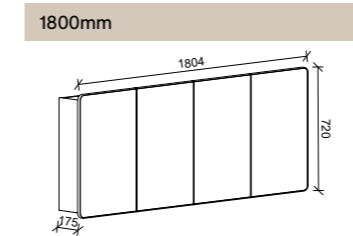

TEXAS[†]

SKU	RRP
SHC-SC-1800-4-G	$2,187