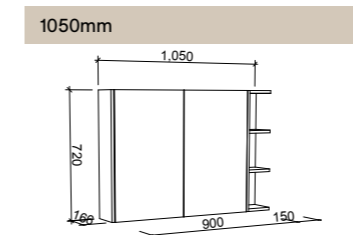

NEW YORK CONTINUED

SKU	RRP
NEW-SC-1050-L-G	$1,080
NEW-SC-1050-L-P	$1,204