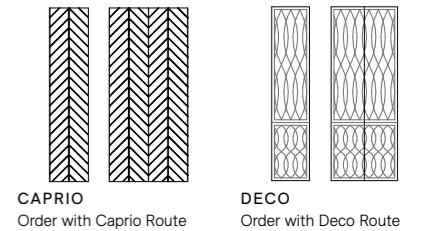

SUTHERLAND HOUSE 400mm x 450mm BY SHAYNNA BLAZE

Wall Hung		On Legs	
			
SKU	RRP	SKU	RRP
SHC-TB-400-W-G	\$1,942	SHC-TB-400-L-G	\$2,094

SUTHERLAND HOUSE 800mm x 450mm BY SHAYNNA BLAZE

Wall Hung		On Legs	
			
SKU	RRP	SKU	RRP
SHC-TB-800-W-G	\$2,353	SHC-TB-800-L-G	\$2,505