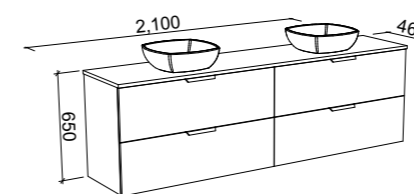

SUTHERLAND HOUSE 2100mm DOUBLE BOWL

Wall Hung