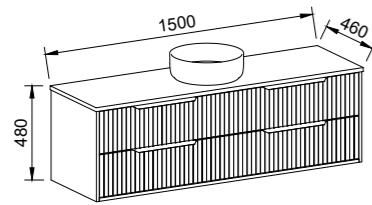

Emmett

G GOLD INCLUSIONS

EMMETT 1500mm CENTRE BOWL

Wall Hung

CABINET WITH	SKU	RRP
20mm SilkSurface Top with White Gloss Above Counter Ceramic Basin	EMM-V-1500-C-SSA-W	\$3,952
No Top	EMM-VCO-1500-C-X-W	\$2,840