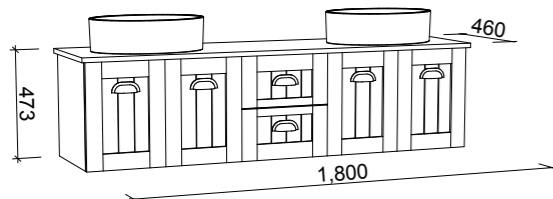

NORFOLK 1800mm DOUBLE BOWL

Wall Hung

CABINET WITH	SKU	RRP
20mm SilkSurface Top with White Gloss Above Counter Ceramic Basin	NOR-V-1800-D-SSA-W	$3,821
20mm SilkSurface Top with White Gloss Ceramic Under Counter Basin	NOR-V-1800-D-SSU-W	$3,821
No Top	NOR-VCO-1800-D-X-W	$3,372

Floor Standing