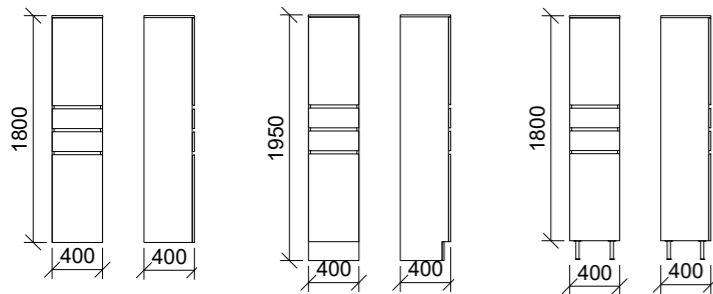

Eloura Tallboy

The Eloura Tallboy is the ultimate bathroom storage wizard with its combination of doors and drawers. Create a cohesive look by opting for the same cabinet colour as your vanity, or go bold and create contrast with a different finish.

- Upgrade to Platinum option with Luxe Graphite interior and glass internal shelves to match Platinum vanities
- Door and drawer combination
- Available in wall hung, floor standing and on legs

[01.] Eloura Tallboy | ELO-TB-400-W-G | $1,916 Light Pistachio Satin Cabinet Please refer to pricelist pages for all available options.

Eloura Mirror Tallboy

The Eloura Mirror Tallboy is a practical storage solution with several adjustable shelves and a functional full-length mirror. Its compact design fits perfectly in any bathroom, while the vertical fingerpull opening makes it easy to use.

- Upgrade to Platinum option with Luxe Graphite interior and glass internal shelves to match Platinum vanities
- Fingerpull opening
- Fully reversible
- Available in wall hung