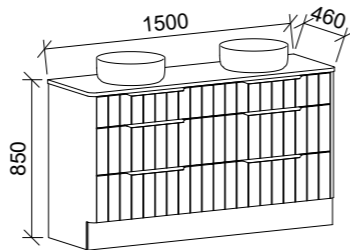

CABINET WITH	SKU	RRP
20mm SilkSurface Top with White Gloss Above Counter Basin	HUR-V-1500-D-SSA-F	$4,456
No Top	HUR-VCO-1500-D-X-F	$2,435