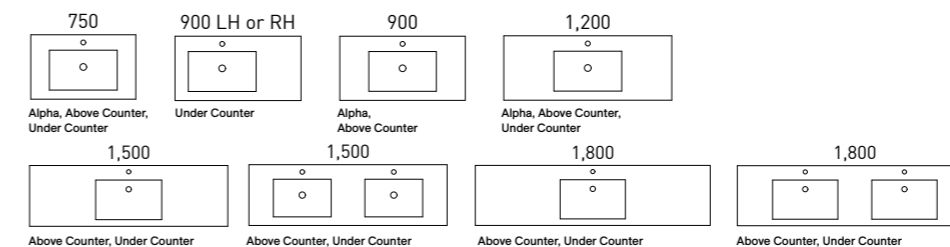

03.

04.

[01.] Norfolk Vanity 1500mm | NOR-V-1500-D-SSA-W | $3,722 White Satin Cabinet with White Crystal Boulder SilkSurface Top and White Gloss Addison Inset Ceramic Basins | Shown with Jazz Arch Shaving Cabinets 600mm | JZA-SC-600-S-G | $1,153 each **[02.] Norfolk Vanity 1500mm** | NOR-V-1500-C-SSA-F | $4,144 Light Grey Satin Cabinet with Carrara SilkSurface Top and White Gloss Myrtle Ceramic Basin **[03.] Norfolk Vanity 1200mm** | NOR-V-1200-C-APH-W | $2,308 White Satin Cabinet with Alpha Ceramic Top | Shown with Under Cabinet Lighting | LED-L-UNDERCAB-V | ADD $413 **[04.] Norfolk Vanity 750mm** | NOR-V-750-C-SSA-W | $2,296 Navy Blue Satin Cabinet with Lapis Salt SilkSurface Top and White Gloss Chase Ceramic Basin | Shown with Portland Mirror 630mm | POR-M-630-630 | $790 **Please refer to pricelist pages for all available options.**

*Selected sizes. See page 182 for Vanity Top Collection.