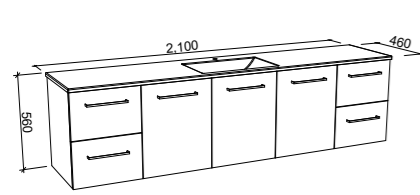

Eloura

G GOLD INCLUSIONS

ELOURA 2100mm CENTRE BOWL

Wall Hung

Floor Standing