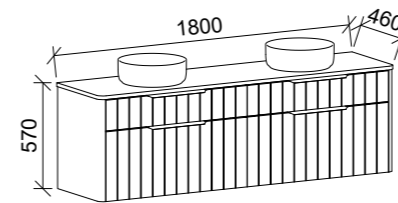

Floor Standing

CABINET WITH	SKU	RRP
20mm SilkSurface Top with White Gloss Above Counter Basin	HUR-V-1800-C-SSA-F	\$4,510
No Top	HUR-VCO-1800-C-X-F	\$2,618

Huron

G GOLD INCLUSIONS

HURON 1800mm DOUBLE BOWL

Wall Hung