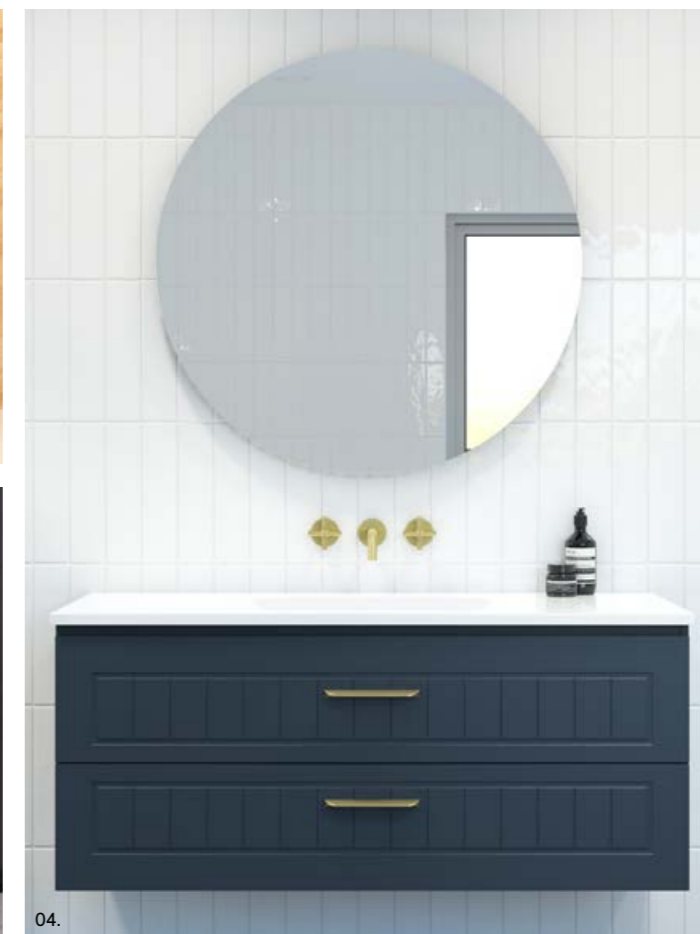

[01.] Austin Plus Cambridge Vanity 1500mm | AUPC-V-1500-D-STD-F | $3,990 Olive Satin Cabinet with Stadium Mineral Composite Top | Shown with Jazz Arch Frame Mirrors 430mm x 1030mm | JZAF-M-430-1030 | $687 each **[02.] Austin Plus Cambridge Vanity 900mm** | AUPC-V-900-C-APH-F | $2,151 White Satin Cabinet with Alpha Ceramic Top **[03.] Austin Plus Cambridge Vanity 1500mm** | AUPC-V-1500-D-REG-W | $3,732 White Satin Cabinet with Regal Mineral Composite Top **[04.] Austin Plus Cambridge Vanity 1200mm** | AUPC-V-1200-C-STD-W | $2,296 Navy Blue Satin Cabinet with Stadium Mineral Composite Top | Shown with Oxford Mirror 900mm | OXF-M-900-900 | $916 **Please refer to pricelist pages for all available options.**

*Selected sizes. See page 182 for Vanity Top Collection. The Austin Plus Cambridge vanity cannot be resized or customised.