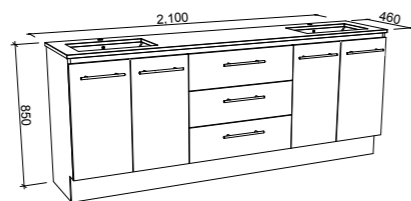

Floor Standing

CABINET WITH	SKU	RRP
20mm SilkSurface Top with White Gloss Above Counter Ceramic Basins	HOU-V-2100-D-SSA-F	$5,591
20mm SilkSurface Top with White Gloss Under Counter Ceramic Basins	HOU-V-2100-D-SSU-F	$5,591
No Top	HOU-VCO-2100-D-X-F	$3,481