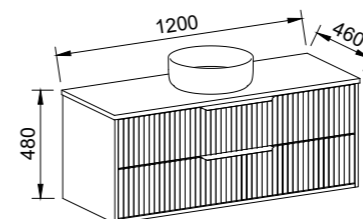

EMMETT 1200mm

Wall Hung