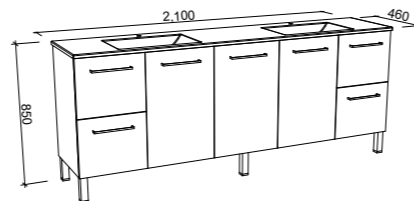

On Legs

CABINET WITH	SKU	RRP
20mm SilkSurface Top with White Gloss Above Counter Ceramic Basins	HOU-V-2100-D-SSA-L	$5,666
20mm SilkSurface Top with White Gloss Under Counter Ceramic Basins	HOU-V-2100-D-SSU-L	$5,666
No Top	HOU-VCO-2100-D-X-L	$3,646

Huron

G GOLD INCLUSIONS

HURON 600mm

Wall Hung

CABINET WITH	SKU	RRP
20mm SilkSurface Top with White Gloss Above Counter Basin	HUR-V-600-C-SSA-W	$1,812
No Top	HUR-VCO-600-C-X-W	$982