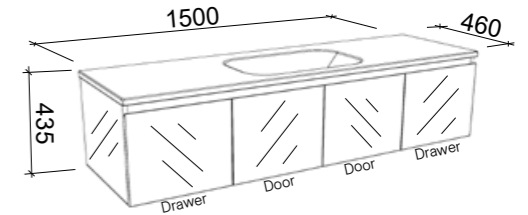

OREGON 1500mm CENTRE BOWL

Wall Hung

CABINET WITH	SKU	RRP
Alpha Ceramic Top	ORE-V-1500-C-APH-W	$2,909
Regal Mineral Composite Top	ORE-V-1500-C-REG-W	$2,789
20mm SilkSurface Top with White Gloss Above Counter Ceramic Basin	ORE-V-1500-C-SSA-W	$3,408
20mm SilkSurface Top with White Gloss Under Counter Ceramic Basin	ORE-V-1500-C-SSU-W	$3,408
No Top	ORE-VCO-1500-C-X-W	$1,618