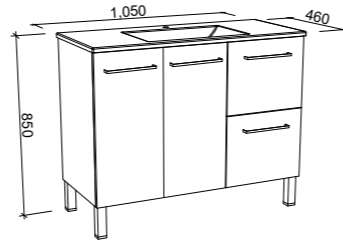

On Legs

CABINET WITH	SKU	RRP
Regal Mineral Composite Top	ELO-V-1050-C-REG-L	$2,463
Grand Mineral Composite Top	ELO-V-1050-C-GND-L	$2,731
No Top	ELO-VCO-1050-C-X-L	$1,789