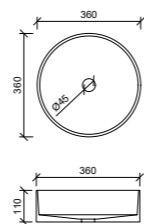

Stainless Steel Basins

Luxe Brushed Gold

BG LUX-BS-360-BG-U | $665
(Including 32mm waste)