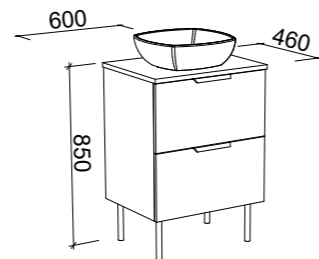

CABINET WITH	SKU	RRP
20mm SilkSurface Top with White Gloss Above Counter Ceramic Basin	SHC-V-600-C-SSA-L	$3,058
20mm SilkSurface Top with White Gloss Under Counter Ceramic Basin	SHC-V-600-C-SSU-L	$3,058
No Top	SHC-VCO-600-C-X-L	$2,002