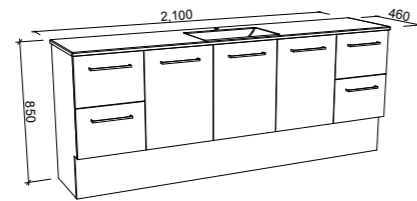

Eloura

G GOLD INCLUSIONS

ELOURA 2100mm CENTRE BOWL

Wall Hung

Floor Standing

On Legs

CABINET WITH	SKU	RRP
Regal Mineral Composite Top	ELO-V-2100-C-REG-W	$5,376
No Top	ELO-VCO-2100-C-X-W	$2,854

CABINET WITH	SKU	RRP
Regal Mineral Composite Top	ELO-V-2100-C-REG-F	$5,690
No Top	ELO-VCO-2100-C-X-F	$3,211

CABINET WITH	SKU	RRP
Regal Mineral Composite Top	ELO-V-2100-C-REG-L	$5,658
No Top	ELO-VCO-2100-C-X-L	$3,175

ELOURA 2100mm DOUBLE BOWL

Wall Hung

Floor Standing

On Legs

CABINET WITH	SKU	RRP
Regal Mineral Composite Top	ELO-V-2100-D-REG-W	$5,672
No Top	ELO-VCO-2100-D-X-W	$2,900

CABINET WITH	SKU	RRP
Regal Mineral Composite Top	ELO-V-2100-D-REG-F	$6,004
No Top	ELO-VCO-2100-D-X-F	$3,265

CABINET WITH	SKU	RRP
Regal Mineral Composite Top	ELO-V-2100-D-REG-L	$5,970
No Top	ELO-VCO-2100-D-X-L	$3,229

Emmett

G GOLD INCLUSIONS

EMMETT 750mm

Wall Hung

Floor Standing

CABINET WITH	SKU	RRP
20mm SilkSurface Top with White Gloss Above Counter Ceramic Basin	EMM-V-750-C-SSA-W	$2,167
No Top	EMM-VCO-750-C-X-W	$1,518

CABINET WITH	SKU	RRP
20mm SilkSurface Top with White Gloss Above Counter Ceramic Basin	EMM-V-750-C-SSA-F	$2,779
No Top	EMM-VCO-750-C-X-F	$2,130

EMMETT 900mm

Wall Hung

Floor Standing

CABINET WITH	SKU	RRP
20mm SilkSurface Top with White Gloss Above Counter Ceramic Basin	EMM-V-900-C-SSA-W	$2,497
No Top	EMM-VCO-900-C-X-W	$1,751

CABINET WITH	SKU	RRP
20mm SilkSurface Top with White Gloss Above Counter Ceramic Basin	EMM-V-900-C-SSA-F	$3,193
No Top	EMM-VCO-900-C-X-F	$2,447

EMMETT 1200mm

Wall Hung

Floor Standing

CABINET WITH	SKU	RRP
20mm SilkSurface Top with White Gloss Above Counter Ceramic Basin	EMM-V-1200-C-SSA-W	$3,033
No Top	EMM-VCO-1200-C-X-W	$2,100