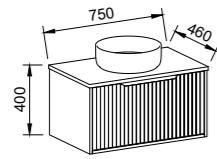

Elwood

G GOLD INCLUSIONS

ELWOOD 750mm

Wall Hung

CABINET WITH	SKU	RRP
20mm SilkSurface Top with White Gloss Above Counter Ceramic Basin	ELW-V-750-C-SSA-W	$1,903
20mm SilkSurface Top with White Gloss Under Counter Ceramic Basin	ELW-V-750-C-SSU-W	$2,061
No Top	ELW-VCO-750-C-X-W	$965