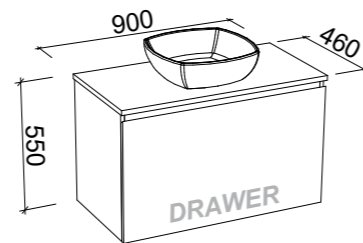

CHICAGO 900mm

Wall Hung

CABINET WITH	SKU	RRP
Alpha Ceramic Top	CHI-V-900-C-APH-W	$2,108
Haven Dolomite Top	CHI-V-900-C-HVN-W	$2,108
Regal Mineral Composite Top	CHI-V-900-C-REG-W	$2,108
20mm SilkSurface Top with White Gloss Above Counter Ceramic Basin	CHI-V-900-C-SSA-W	$2,762
20mm SilkSurface Top with White Gloss Under Counter Ceramic Basin	CHI-V-900-C-SSU-W	$2,762
No Top	CHI-VCO-900-C-X-W	$1,577