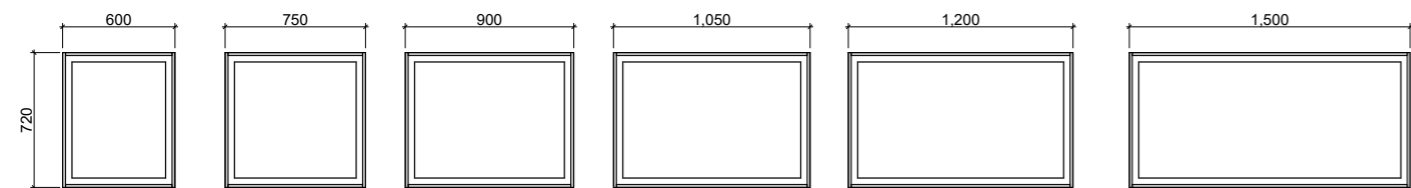

Halifax Mirror

From a petite 600mm to a grand 1500mm, the Halifax comes in a range of sizes so you can find the perfect match for your vanity. Add ambience in your bathroom by opting for a lighting surround (additional charges apply).

- Easy split batten mounting system
- Available in vertical hung upon request (additional charges may apply)
- NOTE: Back panel will match frame colour unless specified otherwise. White board backing with lighting applies (not painted).

[01.] Halifax Mirror 1200mm | HAL-M-1200-720 | $960 White Satin Frame | Shown with Mirror Lighting | LED-L-MIRROR | ADD $413 **[02.] Halifax Mirror 1500mm** | HAL-M-1500-720 | $1,189 Black Satin Frame **[03.] Halifax Mirror 900mm** | HAL-M-900-720 | $734 White Back Panel with Coastal Oak Frame | Shown with Mirror Lighting | LED-L-MIRROR | ADD $413 **Please refer to pricelist pages for all available options.**

Jazz Arch Mirror

A graceful addition to your bathroom, the Jazz Arch mirror adds softness with its dreamy, curved corners. White satin edging is standard, although you can specify any colour from our offering to accentuate your vanity.

- Easy split batten mounting system
- Optional surround lighting available (additional charges apply)
- White satin edging unless specified otherwise