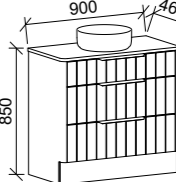

Floor Standing

CABINET WITH	SKU	RRP
20mm SilkSurface Top with White Gloss Above Counter Basin	HUR-V-900-C-SSA-F	$2,764
No Top	HUR-VCO-900-C-X-F	$1,523