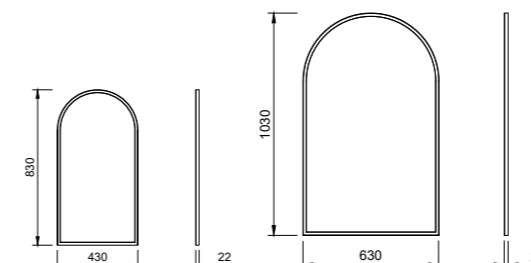

[01.] Church Mirror 430mm | CHUF-M-430-830 | $747 each White Satin Frame [02.] Church Mirror 630mm | CHUF-M-630-1030 | $896 each White Satin Frame [03.] Church Mirror 430mm | CHUF-M-430-830 | $747 Light Grey Satin Frame Please refer to pricelist pages for all available options.