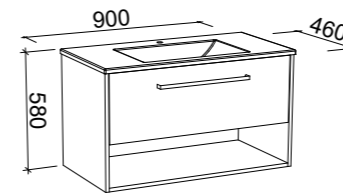

BALTIMORE 900mm

Wall Hung

CABINET WITH	SKU	RRP
Alpha Ceramic Top	BLT-V-900-C-APH-W	$1,900
Regal Mineral Composite Top	BLT-V-900-C-REG-W	$1,900
Haven Matt Dolomite Top	BLT-V-900-C-HVN-W	$1,900
20mm SilkSurface Top with White Gloss Above Counter Ceramic Basin	BLT-V-900-C-SSA-W	$2,585
20mm SilkSurface Top with White Gloss Under Counter Ceramic Basin	BLT-V-900-C-SSU-W	$2,585
60mm SilkSurface Freedom Top with White Gloss Above Counter Ceramic Basin	BLT-V-900-C-FRA-W	$2,816
60mm SilkSurface Freedom Top with White Gloss Under Counter Ceramic Basin	BLT-V-900-C-FRU-W	$2,816
No Top	BLT-VCO-900-C-X-W	$1,326

Floor Standing