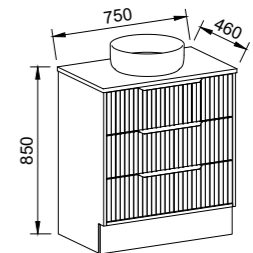

Emmett

G GOLD INCLUSIONS

EMMETT 750mm

Wall Hung

Floor Standing

CABINET WITH	SKU	RRP
20mm SilkSurface Top with White Gloss Above Counter Ceramic Basin	EMM-V-750-C-SSA-W	\$2,167
No Top	EMM-VCO-750-C-X-W	\$1,518