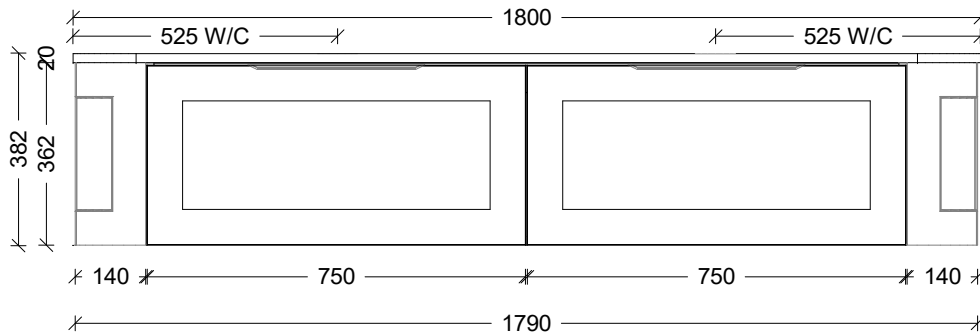

Range	Heathcote Vanity
Mount	Wall Hung
Size	1800mm
SKU	HEA-VCO-1800-D-X-W

TOP DETAILS

Available Tops	1. Silksurface 20mm
----------------	---------------------

Top Notes	125mm Radius Corners
-----------	----------------------

NOTES

Revision	01
Date	14/11/24

DIMENSIONS SHOWN ARE IN MILLIMETERS, ARE NOMINAL ONLY AND SUBJECT TO CHANGE AT ANY TIME.
DO NOT SCALE DRAWINGS. INSTALLER TO CONFIRM ALL DIMENSIONS ON-SITE PRIOR TO INSTALL.
SIZE VARIATION (+/- 3%) IS TO BE EXPECTED ON CERAMIC TOPS.
E&OE.

Copyright ©

Usable Drawer Height

252

500

495

Basin Clearance
210

Timberline

22 Myrtle Drive, Armidale NSW 2350
www.timberline.com.au
02 6773 8500