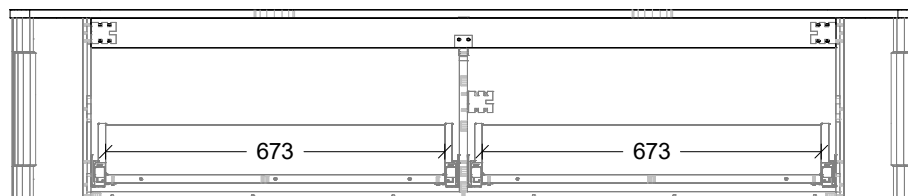

Range	Heathcote Vanity
Mount	Wall Hung
Size	1800mm
SKU	HEA-VCO-1800-D-X-W

TOP DETAILS

Available Tops	1. Silksurface 20mm
----------------	---------------------

Top Notes	125mm Radius Corners
-----------	----------------------

NOTES

Revision	01
Date	14/11/24

DIMENSIONS SHOWN ARE IN MILLIMETERS, ARE NOMINAL ONLY AND SUBJECT TO CHANGE AT ANY TIME.
DO NOT SCALE DRAWINGS. INSTALLER TO CONFIRM ALL DIMENSIONS ON-SITE PRIOR TO INSTALL.
SIZE VARIATION (+/- 3%) IS TO BE EXPECTED ON CERAMIC TOPS.
E&OE.

Copyright ©

Usable Drawer Height

252

500

495

Basin Clearance
210

Timberline

22 Myrtle Drive, Armidale NSW 2350
www.timberline.com.au
02 6773 8500