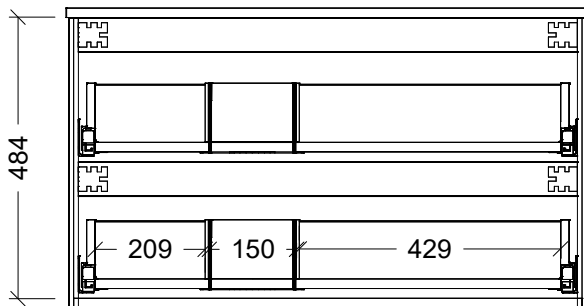

LH and RH Offset Options Available

Range	Macedon
Mount	Wall Hung
Size	900
SKU	MAC-VCO-900-L-W

TOP DETAILS

Available Tops SilkSurface

Top Notes

NOTES

Revision 01

Date 18/09/24

DIMENSIONS SHOWN ARE IN MILLIMETERS, ARE NOMINAL ONLY AND SUBJECT TO CHANGE AT ANY TIME.
DO NOT SCALE DRAWINGS.
INSTALLER TO CONFIRM ALL DIMENSIONS ON-SITE PRIOR TO INSTALL.
SIZE VARIATION (+/- 3%) IS TO BE EXPECTED ON CERAMIC TOPS.
E&OE.