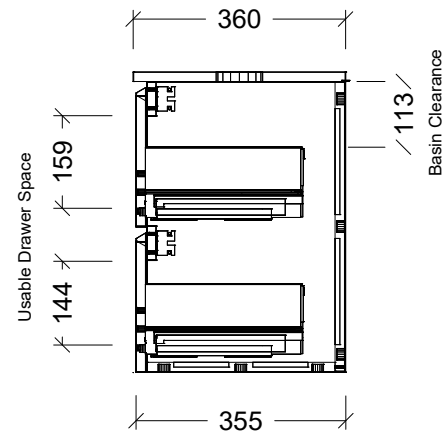

LH and RH Offset Options Available

Range	Macedon
Mount	Wall Hung
Size	900
SKU	MAC-VCO-900-L-W

TOP DETAILS

Available Tops SilkSurface

Top Notes

NOTES

Revision 01

Date 18/09/24

DIMENSIONS SHOWN ARE IN MILLIMETERS, ARE NOMINAL ONLY AND SUBJECT TO CHANGE AT ANY TIME.
DO NOT SCALE DRAWINGS.
INSTALLER TO CONFIRM ALL DIMENSIONS ON-SITE PRIOR TO INSTALL.
SIZE VARIATION (+/- 3%) IS TO BE EXPECTED ON CERAMIC TOPS.
E&OE.