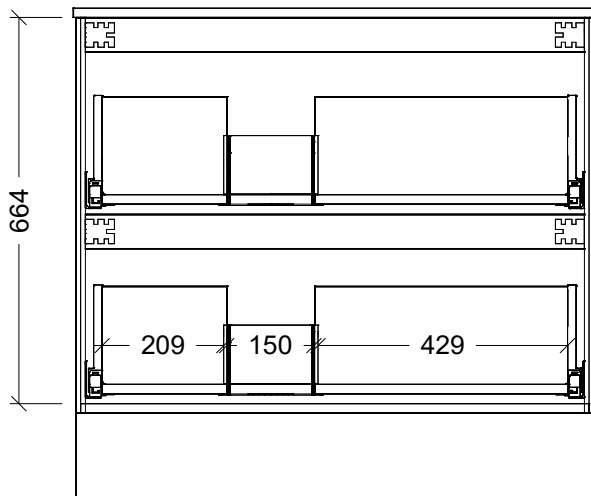

LH and RH Offset Options Available

Range	Macedon
Mount	Floorstanding
Size	900
SKU	MAC-VCO-900-L-F

TOP DETAILS

Available Tops SilkSurface

Top Notes

NOTES

Revision	01
Date	18/09/24

DIMENSIONS SHOWN ARE IN MILLIMETERS, ARE NOMINAL ONLY AND SUBJECT TO CHANGE AT ANY TIME.  
DO NOT SCALE DRAWINGS.  
INSTALLER TO CONFIRM ALL DIMENSIONS ON-SITE PRIOR TO INSTALL.  
SIZE VARIATION (+/- 3%) IS TO BE EXPECTED ON CERAMIC TOPS.  
E&OE.