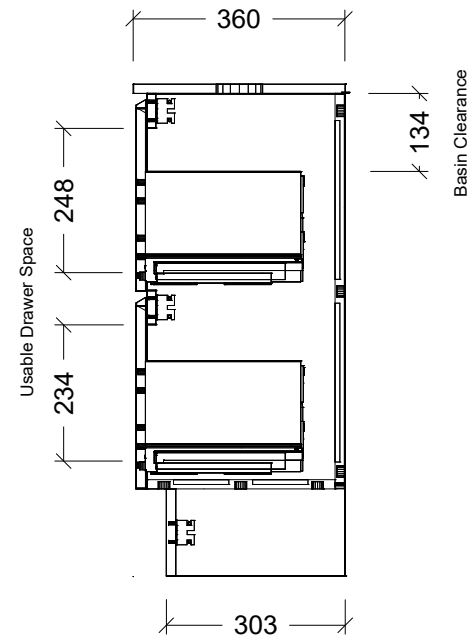

LH and RH Offset Options Available

Range	Macedon
Mount	Floorstanding
Size	900
SKU	MAC-VCO-900-L-F

TOP DETAILS

Available Tops SilkSurface

Top Notes

NOTES

Revision	01
Date	18/09/24

DIMENSIONS SHOWN ARE IN MILLIMETERS, ARE NOMINAL ONLY AND SUBJECT TO CHANGE AT ANY TIME.  
DO NOT SCALE DRAWINGS.  
INSTALLER TO CONFIRM ALL DIMENSIONS ON-SITE PRIOR TO INSTALL.  
SIZE VARIATION (+/- 3%) IS TO BE EXPECTED ON CERAMIC TOPS.  
E&OE.