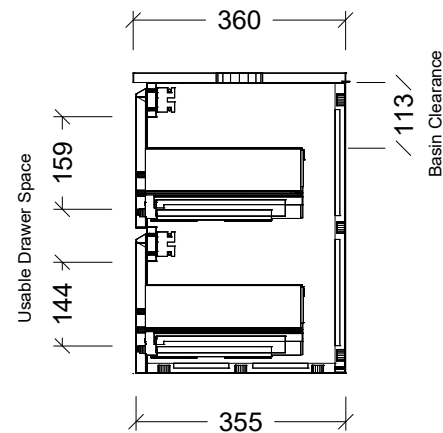

LH and RH Single Bowl Offset Options Available

Range	Macedon
Mount	Wall Hung
Size	1500
SKU	MAC-VCO-1500-D-W

#### NOTES

Revision 01

Date 18/09/24

DIMENSIONS SHOWN ARE IN MILLIMETERS, ARE NOMINAL ONLY AND SUBJECT TO CHANGE AT ANY TIME.  
DO NOT SCALE DRAWINGS.  
INSTALLER TO CONFIRM ALL DIMENSIONS ON-SITE PRIOR TO INSTALL.  
SIZE VARIATION (+/- 3%) IS TO BE EXPECTED ON CERAMIC TOPS.  
E&OE.