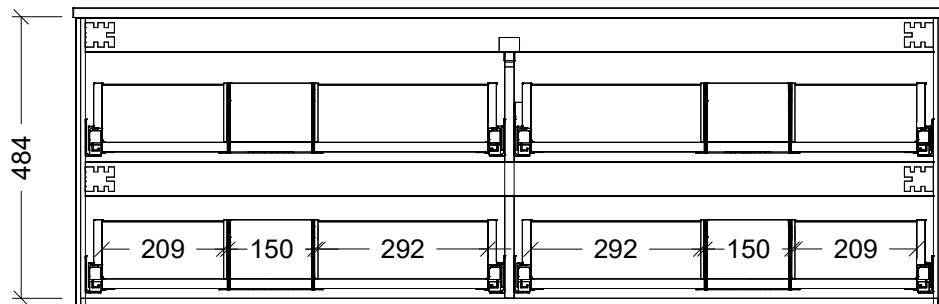

LH and RH Single Bowl Offset Options Available

Range	Macedon
Mount	Wall Hung
Size	1500
SKU	MAC-VCO-1500-D-W

#### NOTES

Revision 01

Date 18/09/24

DIMENSIONS SHOWN ARE IN MILLIMETERS, ARE NOMINAL ONLY AND SUBJECT TO CHANGE AT ANY TIME.  
DO NOT SCALE DRAWINGS.  
INSTALLER TO CONFIRM ALL DIMENSIONS ON-SITE PRIOR TO INSTALL.  
SIZE VARIATION (+/- 3%) IS TO BE EXPECTED ON CERAMIC TOPS.  
E&OE.