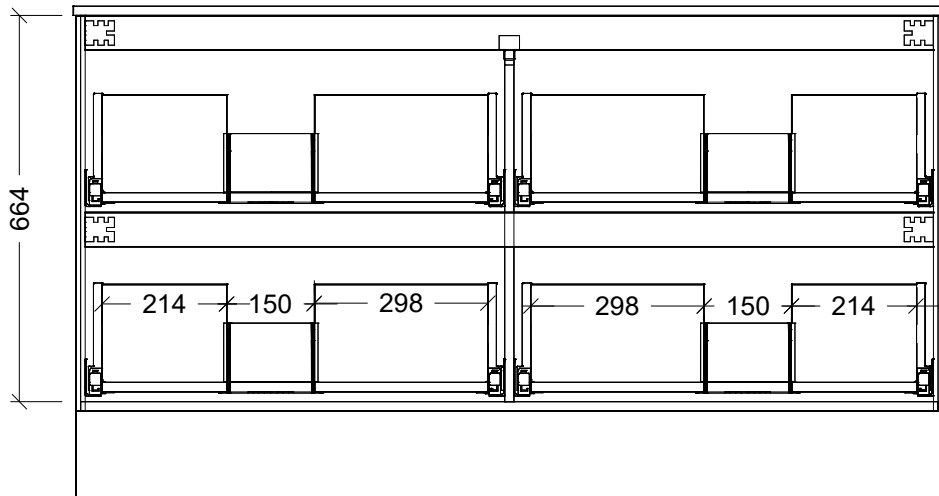

LH and RH Single Bowl Offset Options Available

Range	Macedon
Mount	Floorstanding
Size	1500
SKU	MAC-VCO-1500-D-F

TOP DETAILS

Available Tops SilkSurface

Top Notes

NOTES

Revision 01

Date 18/09/24

DIMENSIONS SHOWN ARE IN MILLIMETERS, ARE NOMINAL ONLY AND SUBJECT TO CHANGE AT ANY TIME.  
DO NOT SCALE DRAWINGS. INSTALLER TO CONFIRM ALL DIMENSIONS ON-SITE PRIOR TO INSTALL.  
SIZE VARIATION (+/- 3%) IS TO BE EXPECTED ON CERAMIC TOPS.  
E&OE.