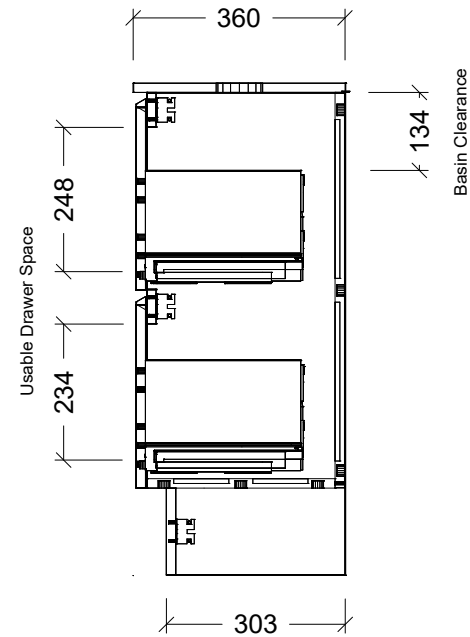

LH and RH Single Bowl Offset Options Available

Range	Macedon
Mount	Floorstanding
Size	1500
SKU	MAC-VCO-1500-D-F

TOP DETAILS

Available Tops SilkSurface

Top Notes

NOTES

Revision 01

Date 18/09/24

DIMENSIONS SHOWN ARE IN MILLIMETERS, ARE NOMINAL ONLY AND SUBJECT TO CHANGE AT ANY TIME.  
DO NOT SCALE DRAWINGS. INSTALLER TO CONFIRM ALL DIMENSIONS ON-SITE PRIOR TO INSTALL.  
SIZE VARIATION (+/- 3%) IS TO BE EXPECTED ON CERAMIC TOPS.  
E&OE.