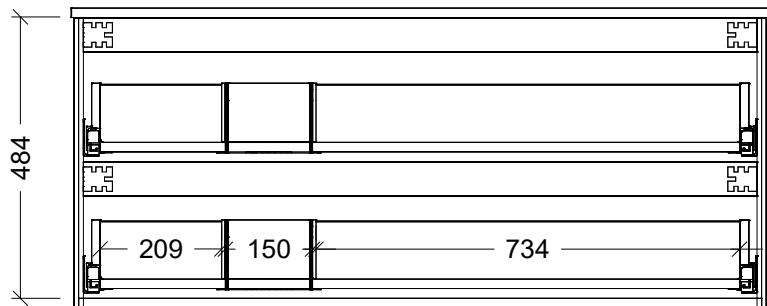

LH and RH Offset Options Available

Range	Macedon
Mount	Wall Hung
Size	1200
SKU	MAC-VCO-1200-L-W

TOP DETAILS

Available Tops SilkSurface

Top Notes

NOTES

Revision 01

Date 18/09/24

DIMENSIONS SHOWN ARE IN MILLIMETERS, ARE NOMINAL ONLY AND SUBJECT TO CHANGE AT ANY TIME.
DO NOT SCALE DRAWINGS.
INSTALLER TO CONFIRM ALL DIMENSIONS ON-SITE PRIOR TO INSTALL.
SIZE VARIATION (+/- 3%) IS TO BE EXPECTED ON CERAMIC TOPS.
E&OE.