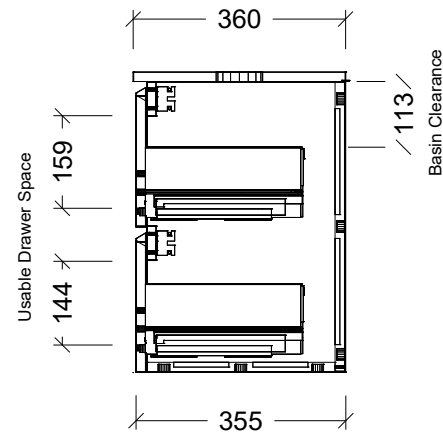

LH and RH Offset Options Available

Range	Macedon
Mount	Wall Hung
Size	1200
SKU	MAC-VCO-1200-L-W

TOP DETAILS

Available Tops SilkSurface

Top Notes

NOTES

Revision 01

Date 18/09/24

DIMENSIONS SHOWN ARE IN MILLIMETERS, ARE NOMINAL ONLY AND SUBJECT TO CHANGE AT ANY TIME.
DO NOT SCALE DRAWINGS.
INSTALLER TO CONFIRM ALL DIMENSIONS ON-SITE PRIOR TO INSTALL.
SIZE VARIATION (+/- 3%) IS TO BE EXPECTED ON CERAMIC TOPS.
E&OE.