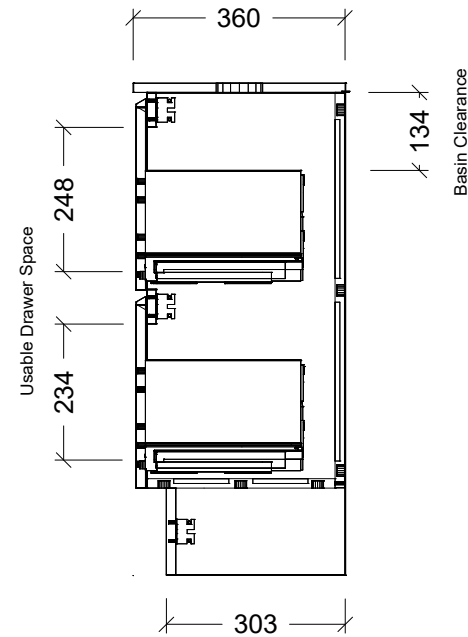

LH and RH Offset Options Available

Range	Macedon
Mount	Floorstanding
Size	1200
SKU	MAC-VCO-1200-L-F

TOP DETAILS

Available Tops SilkSurface

Top Notes

NOTES

Revision 01

Date 18/09/24

DIMENSIONS SHOWN ARE IN MILLIMETERS, ARE NOMINAL ONLY AND SUBJECT TO CHANGE AT ANY TIME.
DO NOT SCALE DRAWINGS.
INSTALLER TO CONFIRM ALL DIMENSIONS ON-SITE PRIOR TO INSTALL.
SIZE VARIATION (+/- 3%) IS TO BE EXPECTED ON CERAMIC TOPS.
E&OE.