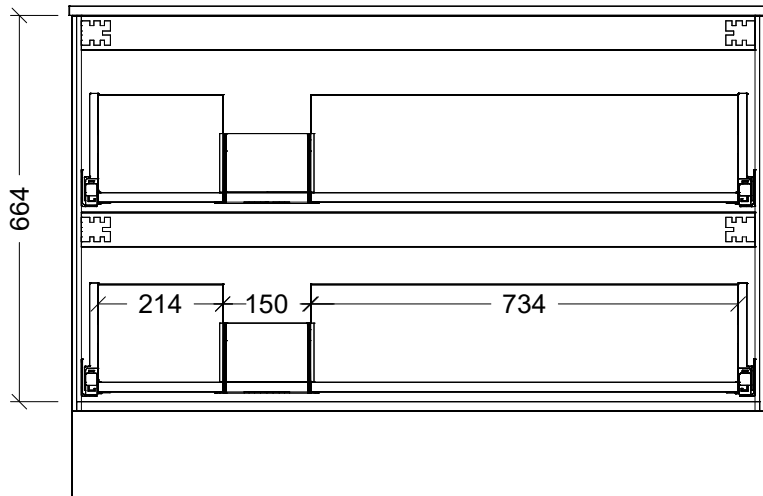

LH and RH Offset Options Available

Range	Macedon
Mount	Floorstanding
Size	1200
SKU	MAC-VCO-1200-L-F

TOP DETAILS

Available Tops SilkSurface

Top Notes

NOTES

Revision 01

Date 18/09/24

DIMENSIONS SHOWN ARE IN MILLIMETERS, ARE NOMINAL ONLY AND SUBJECT TO CHANGE AT ANY TIME.
DO NOT SCALE DRAWINGS.
INSTALLER TO CONFIRM ALL DIMENSIONS ON-SITE PRIOR TO INSTALL.
SIZE VARIATION (+/- 3%) IS TO BE EXPECTED ON CERAMIC TOPS.
E&OE.