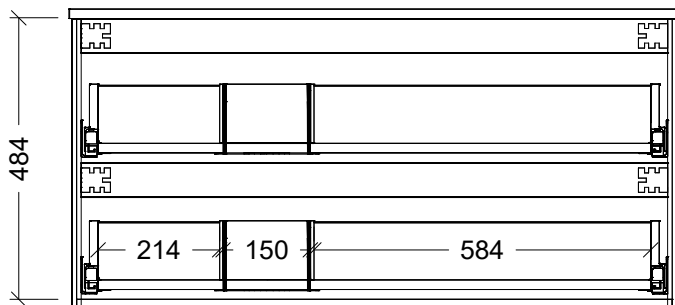

LH and RH Offset Options Available

Range	Macedon
Mount	Wall Hung
Size	1050
SKU	MAC-VCO-1050-L-W

TOP DETAILS

Available Tops SilkSurface

Top Notes

NOTES

Revision 01

Date 18/09/24

DIMENSIONS SHOWN ARE IN MILLIMETERS, ARE NOMINAL ONLY AND SUBJECT TO CHANGE AT ANY TIME.
DO NOT SCALE DRAWINGS. INSTALLER TO CONFIRM ALL DIMENSIONS ON-SITE PRIOR TO INSTALL.
SIZE VARIATION (+/- 3%) IS TO BE EXPECTED ON CERAMIC TOPS. E&OE.