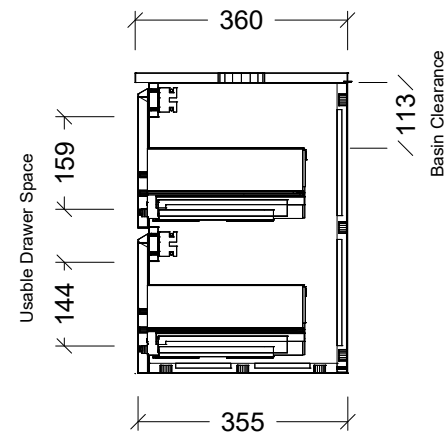

LH and RH Offset Options Available

Range	Macedon
Mount	Wall Hung
Size	1050
SKU	MAC-VCO-1050-L-W

TOP DETAILS

Available Tops SilkSurface

Top Notes

NOTES

Revision 01

Date 18/09/24

DIMENSIONS SHOWN ARE IN MILLIMETERS, ARE NOMINAL ONLY AND SUBJECT TO CHANGE AT ANY TIME.
DO NOT SCALE DRAWINGS. INSTALLER TO CONFIRM ALL DIMENSIONS ON-SITE PRIOR TO INSTALL.
SIZE VARIATION (+/- 3%) IS TO BE EXPECTED ON CERAMIC TOPS. E&OE.