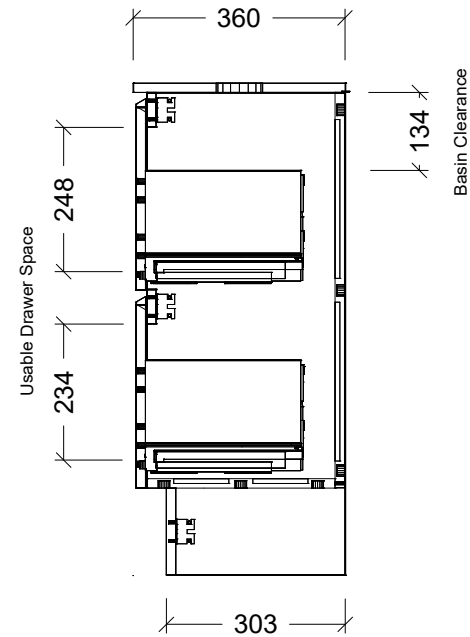

LH and RH Offset Options Available

Range	Macedon
Mount	Floorstanding
Size	1050
SKU	MAC-VCO-1050-L-F

### NOTES

Revision 01

Date 18/09/24

DIMENSIONS SHOWN ARE IN MILLIMETERS, ARE NOMINAL ONLY AND SUBJECT TO CHANGE AT ANY TIME.  
DO NOT SCALE DRAWINGS.  
INSTALLER TO CONFIRM ALL DIMENSIONS ON-SITE PRIOR TO INSTALL.  
SIZE VARIATION (+/- 3%) IS TO BE EXPECTED ON CERAMIC TOPS.  
E&OE.