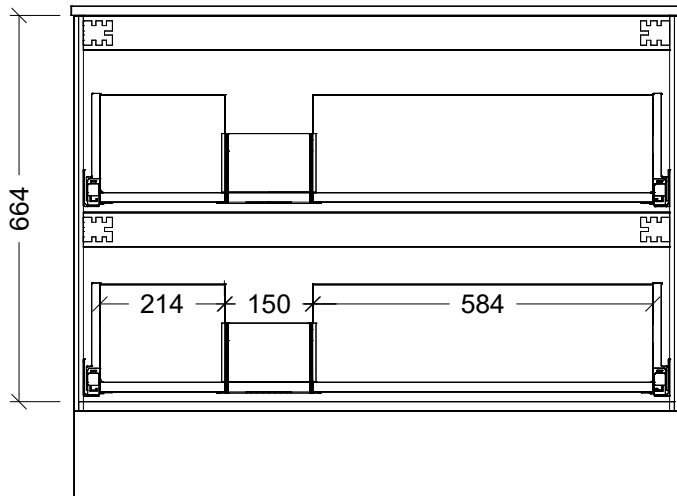

LH and RH Offset Options Available

Range	Macedon
Mount	Floorstanding
Size	1050
SKU	MAC-VCO-1050-L-F

### NOTES

Revision 01

Date 18/09/24

DIMENSIONS SHOWN ARE IN MILLIMETERS, ARE NOMINAL ONLY AND SUBJECT TO CHANGE AT ANY TIME.  
DO NOT SCALE DRAWINGS.  
INSTALLER TO CONFIRM ALL DIMENSIONS ON-SITE PRIOR TO INSTALL.  
SIZE VARIATION (+/- 3%) IS TO BE EXPECTED ON CERAMIC TOPS.  
E&OE.