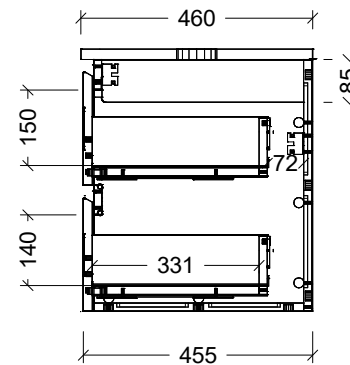

Range	Hunter Plus Classic
Mount	Wall Hung
Size	1500mm
SKU	HUPC-VCO-1500-D-X-W

TOP DETAILS

Available Tops	Alpha Top
	Regal Top
	Silksurface Top

NOTES

Revision	01
Date	26/08/24

DIMENSIONS SHOWN ARE IN MILLIMETERS, ARE NOMINAL ONLY AND SUBJECT TO CHANGE AT ANY TIME.
DO NOT SCALE DRAWINGS.
INSTALLER TO CONFIRM ALL DIMENSIONS ON-SITE PRIOR TO INSTALL.
SIZE VARIATION (+/- 3%) IS TO BE EXPECTED ON CERAMIC TOPS.
E&OE.

Copyright ©

Timberline

22 Myrtle Drive, Armidale NSW 2350
www.timberline.com.au
02 6773 8500