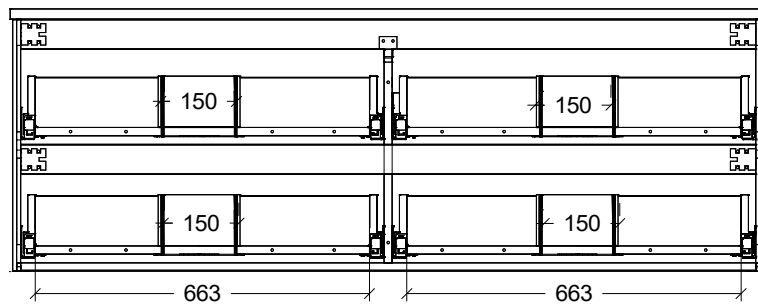

Range	Hunter Plus Classic
Mount	Wall Hung
Size	1500mm
SKU	HUPC-VCO-1500-D-X-W

TOP DETAILS

Available Tops	Alpha Top
	Regal Top
	Silksurface Top

NOTES

Revision	01
Date	26/08/24

DIMENSIONS SHOWN ARE IN MILLIMETERS, ARE NOMINAL ONLY AND SUBJECT TO CHANGE AT ANY TIME.
DO NOT SCALE DRAWINGS.
INSTALLER TO CONFIRM ALL DIMENSIONS ON-SITE PRIOR TO INSTALL.
SIZE VARIATION (+/- 3%) IS TO BE EXPECTED ON CERAMIC TOPS.
E&OE.

Copyright ©

Timberline

22 Myrtle Drive, Armidale NSW 2350
www.timberline.com.au
02 6773 8500