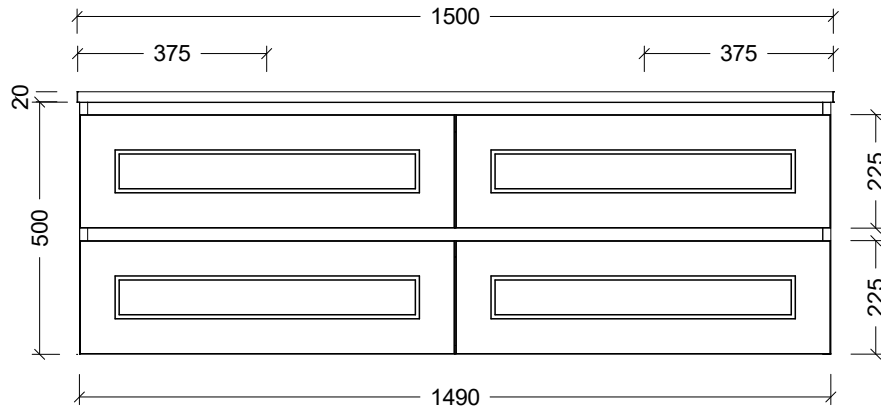

Range	Hunter Plus Classic
Mount	Wall Hung
Size	1500mm
SKU	HUPC-VCO-1500-D-X-W

TOP DETAILS

Available Tops	Alpha Top
	Regal Top
	Silksurface Top

NOTES

Revision	01
Date	26/08/24

DIMENSIONS SHOWN ARE IN MILLIMETERS, ARE NOMINAL ONLY AND SUBJECT TO CHANGE AT ANY TIME.
DO NOT SCALE DRAWINGS.
INSTALLER TO CONFIRM ALL DIMENSIONS ON-SITE PRIOR TO INSTALL.
SIZE VARIATION (+/- 3%) IS TO BE EXPECTED ON CERAMIC TOPS.
E&OE.

Copyright ©

Timberline

22 Myrtle Drive, Armidale NSW 2350
www.timberline.com.au
02 6773 8500