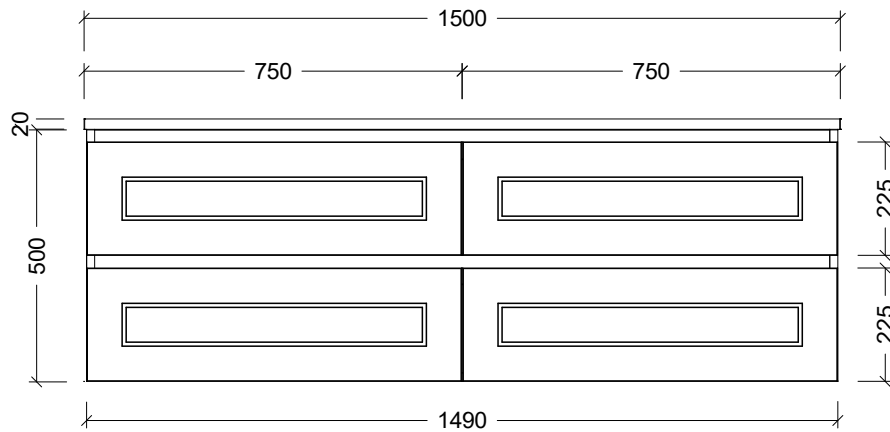

Range	Hunter Plus Classic
Mount	Wall Hung
Size	1500mm
SKU	HUPC-VCO-1500-C-X-W

TOP DETAILS

Available Tops	Alpha Top
	Regal Top
	Silksurface Top

NOTES

Revision	01
Date	26/08/24

DIMENSIONS SHOWN ARE IN MILLIMETERS, ARE NOMINAL ONLY AND SUBJECT TO CHANGE AT ANY TIME.
DO NOT SCALE DRAWINGS.
INSTALLER TO CONFIRM ALL DIMENSIONS ON-SITE PRIOR TO INSTALL.
SIZE VARIATION (+/- 3%) IS TO BE EXPECTED ON CERAMIC TOPS.
E&OE.

Copyright ©

Timberline

22 Myrtle Drive, Armidale NSW 2350
www.timberline.com.au
02 6773 8500