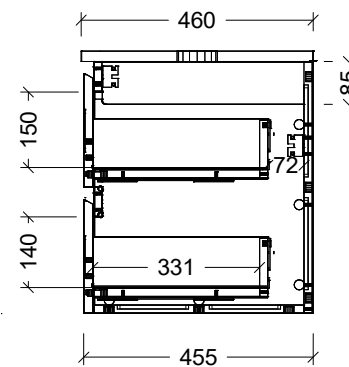

Range	Hunter Plus Classic
Mount	Wall Hung
Size	1500mm
SKU	HUPC-VCO-1500-C-X-W

TOP DETAILS

Available Tops	Alpha Top
	Regal Top
	Silksurface Top

NOTES

Revision	01
Date	26/08/24

DIMENSIONS SHOWN ARE IN MILLIMETERS, ARE NOMINAL ONLY AND SUBJECT TO CHANGE AT ANY TIME.
DO NOT SCALE DRAWINGS.
INSTALLER TO CONFIRM ALL DIMENSIONS ON-SITE PRIOR TO INSTALL.
SIZE VARIATION (+/- 3%) IS TO BE EXPECTED ON CERAMIC TOPS.
E&OE.

Copyright ©

Timberline

22 Myrtle Drive, Armidale NSW 2350
www.timberline.com.au
02 6773 8500