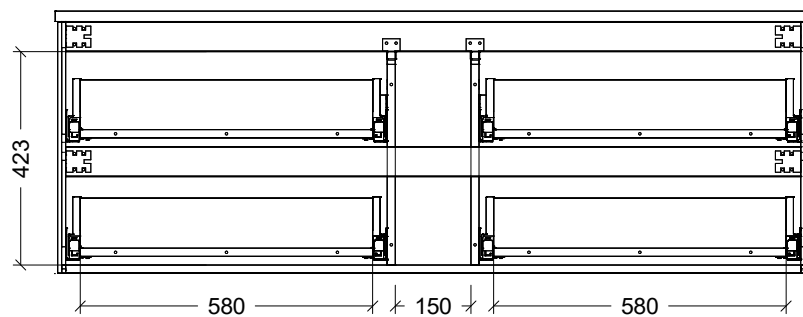

Range	Hunter Plus Classic
Mount	Wall Hung
Size	1500mm
SKU	HUPC-VCO-1500-C-X-W

TOP DETAILS

Available Tops	Alpha Top
	Regal Top
	Silksurface Top

NOTES

Revision	01
Date	26/08/24

DIMENSIONS SHOWN ARE IN MILLIMETERS, ARE NOMINAL ONLY AND SUBJECT TO CHANGE AT ANY TIME.
DO NOT SCALE DRAWINGS.
INSTALLER TO CONFIRM ALL DIMENSIONS ON-SITE PRIOR TO INSTALL.
SIZE VARIATION (+/- 3%) IS TO BE EXPECTED ON CERAMIC TOPS.
E&OE.

Copyright ©

Timberline

22 Myrtle Drive, Armidale NSW 2350
www.timberline.com.au
02 6773 8500