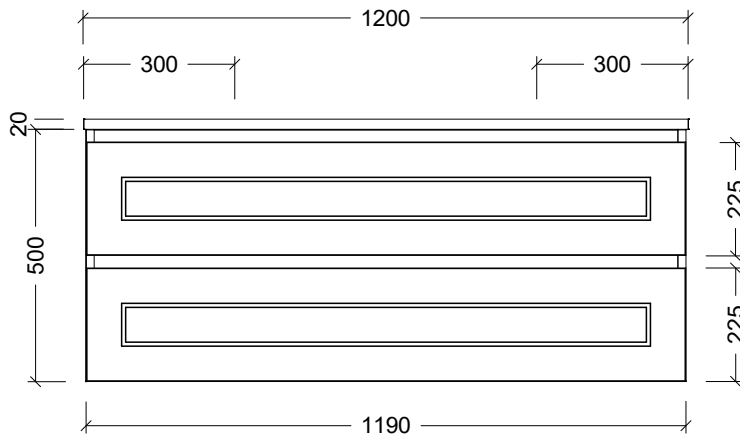

Range	Hunter Plus Classic
Mount	Wall Hung
Size	1200mm
SKU	HUPC-VCO-1200-D-X-W

TOP DETAILS

Available Tops	Alpha Top
	Regal Top
	Silksurface Top

NOTES

Revision	01
Date	26/08/24

DIMENSIONS SHOWN ARE IN MILLIMETERS, ARE NOMINAL ONLY AND SUBJECT TO CHANGE AT ANY TIME.
DO NOT SCALE DRAWINGS.
INSTALLER TO CONFIRM ALL DIMENSIONS ON-SITE PRIOR TO INSTALL.
SIZE VARIATION (+/- 3%) IS TO BE EXPECTED ON CERAMIC TOPS.
E&OE.

Copyright ©

Timberline

22 Myrtle Drive, Armidale NSW 2350
www.timberline.com.au
02 6773 8500