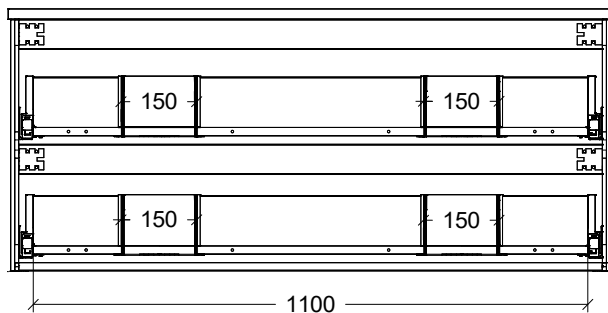

Range	Hunter Plus Classic
Mount	Wall Hung
Size	1200mm
SKU	HUPC-VCO-1200-D-X-W

TOP DETAILS

Available Tops	Alpha Top
	Regal Top
	Silksurface Top

NOTES

Revision	01
Date	26/08/24

DIMENSIONS SHOWN ARE IN MILLIMETERS, ARE NOMINAL ONLY AND SUBJECT TO CHANGE AT ANY TIME.
DO NOT SCALE DRAWINGS.
INSTALLER TO CONFIRM ALL DIMENSIONS ON-SITE PRIOR TO INSTALL.
SIZE VARIATION (+/- 3%) IS TO BE EXPECTED ON CERAMIC TOPS.
E&OE.

Copyright ©

Timberline

22 Myrtle Drive, Armidale NSW 2350
www.timberline.com.au
02 6773 8500