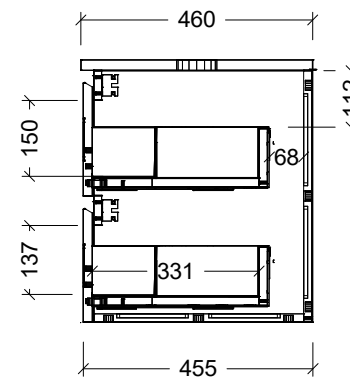

Range	Hunter Plus Classic
Mount	Wall Hung
Size	1200mm
SKU	HUPC-VCO-1200-D-X-W

TOP DETAILS

Available Tops	Alpha Top
	Regal Top
	Silksurface Top

NOTES

Revision	01
Date	26/08/24

DIMENSIONS SHOWN ARE IN MILLIMETERS, ARE NOMINAL ONLY AND SUBJECT TO CHANGE AT ANY TIME.
DO NOT SCALE DRAWINGS.
INSTALLER TO CONFIRM ALL DIMENSIONS ON-SITE PRIOR TO INSTALL.
SIZE VARIATION (+/- 3%) IS TO BE EXPECTED ON CERAMIC TOPS.
E&OE.

Copyright ©

Timberline

22 Myrtle Drive, Armidale NSW 2350
www.timberline.com.au
02 6773 8500