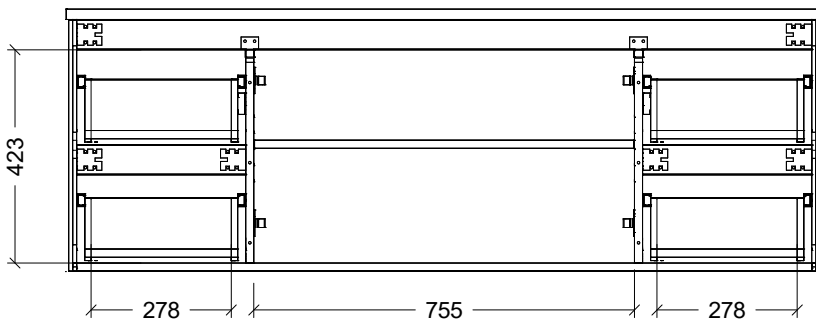

Range	Hunter Classic Vanity
Mount	Wall Hung
Size	1500mm
SKU	HUC-VCO-1500-D-X-W

TOP DETAILS

Available Tops	Alpha Top
	Regal Top
	Silksurface Top

NOTES

Revision	01
Date	29/08/24

DIMENSIONS SHOWN ARE IN MILLIMETERS, ARE NOMINAL ONLY AND SUBJECT TO CHANGE AT ANY TIME.
DO NOT SCALE DRAWINGS.
INSTALLER TO CONFIRM ALL DIMENSIONS ON-SITE PRIOR TO INSTALL.
SIZE VARIATION (+/- 3%) IS TO BE EXPECTED ON CERAMIC TOPS.
E&OE.

Copyright ©

Timberline

22 Myrtle Drive, Armidale NSW 2350
www.timberline.com.au
02 6773 8500