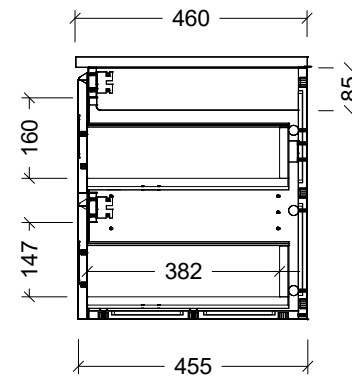

Range	Hunter Classic Vanity
Mount	Wall Hung
Size	1500mm
SKU	HUC-VCO-1500-D-X-W

TOP DETAILS

Available Tops	Alpha Top
	Regal Top
	Silksurface Top

NOTES

Revision	01
Date	29/08/24

DIMENSIONS SHOWN ARE IN MILLIMETERS, ARE NOMINAL ONLY AND SUBJECT TO CHANGE AT ANY TIME.
DO NOT SCALE DRAWINGS.
INSTALLER TO CONFIRM ALL DIMENSIONS ON-SITE PRIOR TO INSTALL.
SIZE VARIATION (+/- 3%) IS TO BE EXPECTED ON CERAMIC TOPS.
E&OE.

Copyright ©

Timberline

22 Myrtle Drive, Armidale NSW 2350
www.timberline.com.au
02 6773 8500