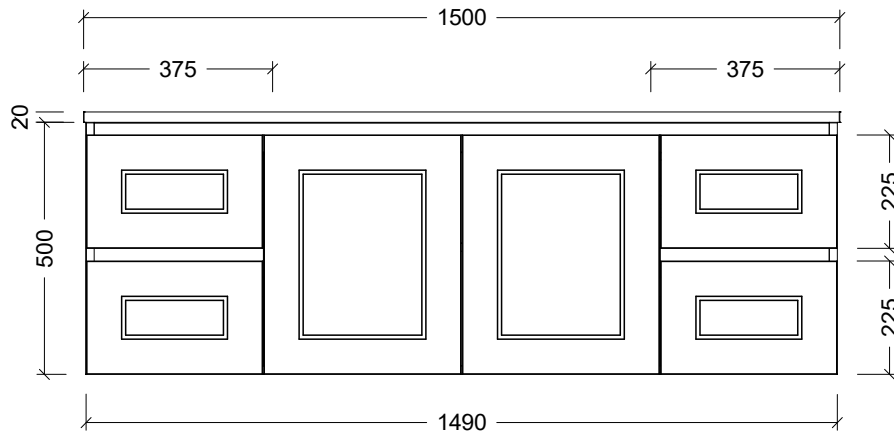

Range	Hunter Classic Vanity
Mount	Wall Hung
Size	1500mm
SKU	HUC-VCO-1500-D-X-W

TOP DETAILS

Available Tops	Alpha Top
	Regal Top
	Silksurface Top

NOTES

Revision	01
Date	29/08/24

DIMENSIONS SHOWN ARE IN MILLIMETERS, ARE NOMINAL ONLY AND SUBJECT TO CHANGE AT ANY TIME.
DO NOT SCALE DRAWINGS.
INSTALLER TO CONFIRM ALL DIMENSIONS ON-SITE PRIOR TO INSTALL.
SIZE VARIATION (+/- 3%) IS TO BE EXPECTED ON CERAMIC TOPS.
E&OE.

Copyright ©

Timberline

22 Myrtle Drive, Armidale NSW 2350
www.timberline.com.au
02 6773 8500