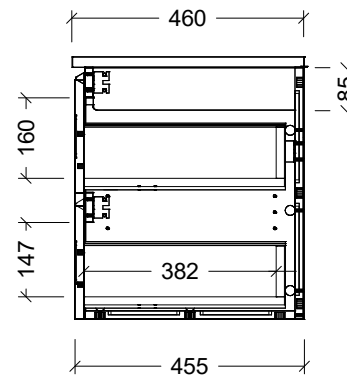

Range	Hunter Classic Vanity
Mount	Wall Hung
Size	1500mm
SKU	HUC-VCO-1500-C-X-W

TOP DETAILS

Available Tops	Alpha Top
	Regal Top
	Silksurface Top

NOTES

Revision	01
Date	29/08/24

DIMENSIONS SHOWN ARE IN MILLIMETERS, ARE NOMINAL ONLY AND SUBJECT TO CHANGE AT ANY TIME.
DO NOT SCALE DRAWINGS.
INSTALLER TO CONFIRM ALL DIMENSIONS ON-SITE PRIOR TO INSTALL.
SIZE VARIATION (+/- 3%) IS TO BE EXPECTED ON CERAMIC TOPS.
E&OE.

Copyright ©

Timberline

22 Myrtle Drive, Armidale NSW 2350
www.timberline.com.au
02 6773 8500