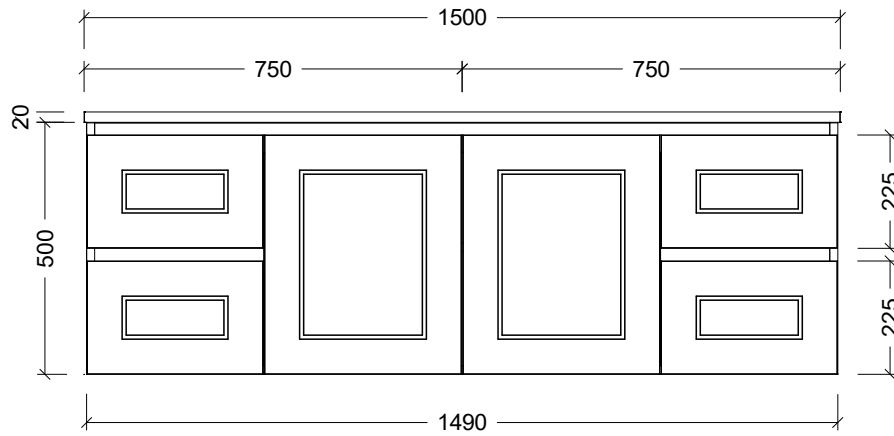

Range	Hunter Classic Vanity
Mount	Wall Hung
Size	1500mm
SKU	HUC-VCO-1500-C-X-W

TOP DETAILS

Available Tops	Alpha Top
	Regal Top
	Silksurface Top

NOTES

Revision	01
Date	29/08/24

DIMENSIONS SHOWN ARE IN MILLIMETERS, ARE NOMINAL ONLY AND SUBJECT TO CHANGE AT ANY TIME.
DO NOT SCALE DRAWINGS.
INSTALLER TO CONFIRM ALL DIMENSIONS ON-SITE PRIOR TO INSTALL.
SIZE VARIATION (+/- 3%) IS TO BE EXPECTED ON CERAMIC TOPS.
E&OE.

Copyright ©

Timberline

22 Myrtle Drive, Armidale NSW 2350
www.timberline.com.au
02 6773 8500