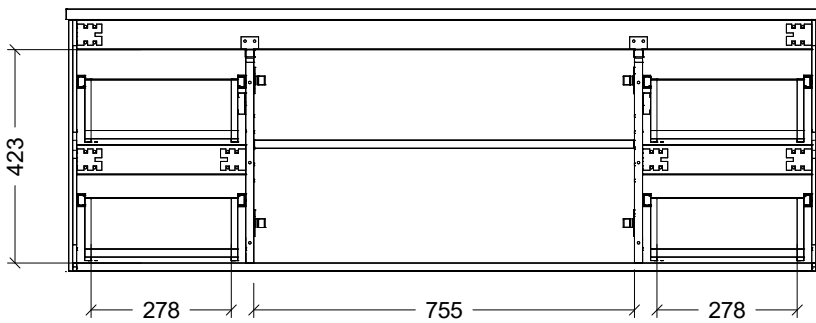

Range	Hunter Classic Vanity
Mount	Wall Hung
Size	1500mm
SKU	HUC-VCO-1500-C-X-W

TOP DETAILS

Available Tops	Alpha Top
	Regal Top
	Silksurface Top

NOTES

Revision	01
Date	29/08/24

DIMENSIONS SHOWN ARE IN MILLIMETERS, ARE NOMINAL ONLY AND SUBJECT TO CHANGE AT ANY TIME.
DO NOT SCALE DRAWINGS.
INSTALLER TO CONFIRM ALL DIMENSIONS ON-SITE PRIOR TO INSTALL.
SIZE VARIATION (+/- 3%) IS TO BE EXPECTED ON CERAMIC TOPS.
E&OE.

Copyright ©

Timberline

22 Myrtle Drive, Armidale NSW 2350
www.timberline.com.au
02 6773 8500