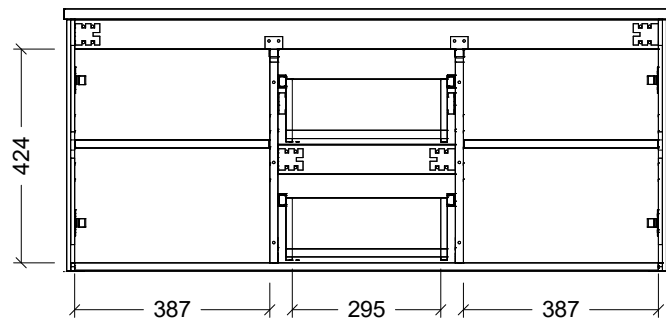

Range	Hunter Classic Vanity
Mount	Wall Hung
Size	1200mm
SKU	HUC-VCO-1200-D-X-W

TOP DETAILS

Available Tops	Alpha Top
	Regal Top
	Silksurface Top

NOTES

Revision	01
Date	29/08/24

DIMENSIONS SHOWN ARE IN MILLIMETERS, ARE NOMINAL ONLY AND SUBJECT TO CHANGE AT ANY TIME.
DO NOT SCALE DRAWINGS.
INSTALLER TO CONFIRM ALL DIMENSIONS ON-SITE PRIOR TO INSTALL.
SIZE VARIATION (+/- 3%) IS TO BE EXPECTED ON CERAMIC TOPS.
E&OE.

Copyright ©

Timberline

22 Myrtle Drive, Armidale NSW 2350
www.timberline.com.au
02 6773 8500