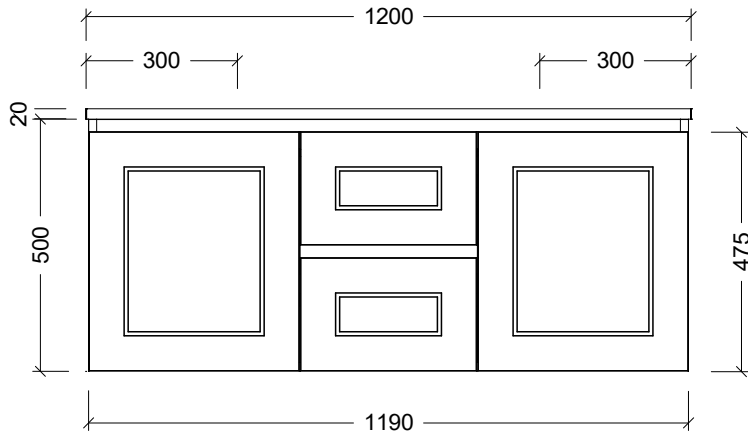

Range	Hunter Classic Vanity
Mount	Wall Hung
Size	1200mm
SKU	HUC-VCO-1200-D-X-W

TOP DETAILS

Available Tops	Alpha Top
	Regal Top
	Silksurface Top

NOTES

Revision	01
Date	29/08/24

DIMENSIONS SHOWN ARE IN MILLIMETERS, ARE NOMINAL ONLY AND SUBJECT TO CHANGE AT ANY TIME.
DO NOT SCALE DRAWINGS.
INSTALLER TO CONFIRM ALL DIMENSIONS ON-SITE PRIOR TO INSTALL.
SIZE VARIATION (+/- 3%) IS TO BE EXPECTED ON CERAMIC TOPS.
E&OE.

Copyright ©

Timberline

22 Myrtle Drive, Armidale NSW 2350
www.timberline.com.au
02 6773 8500