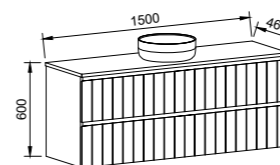

HENLEY 1500mm CENTRE BOWL

Wall Hung

CABINET WITH	SKU	RRP
20mm SilkSurface Top with White Gloss Above Counter Ceramic Basin	HEN-V-1500-C-SSA-W	$4,824
20mm SilkSurface Top with White Gloss Under Counter Ceramic Basin	HEN-V-1500-C-SSU-W	$4,824
No Top	HEN-VCO-1500-C-X-W	$3,038