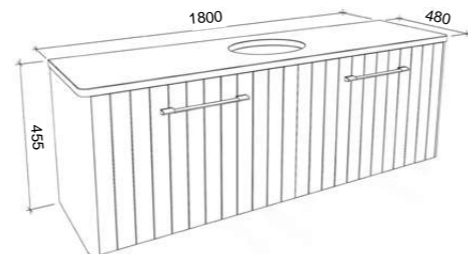

SABA 1800mm CENTRE BOWL

Wall Hung

CABINET WITH	SKU	RRP
20mm SilkSurface Top with White Gloss Above Counter Ceramic Basin	SAB-V-1800-C-SSA-W	$3,802
20mm SilkSurface Top with White Gloss Under Counter Ceramic Basin	SAB-V-1800-C-SSU-W	$4,093
No Top	SAB-VCO-1800-C-X-W	$2,104