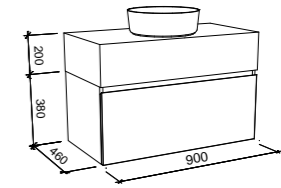

KINGSLEY 900mm

Wall Hung

CABINET WITH	SKU	RRP
Alpha Ceramic Top	KIN-V-900-C-APH-W	$1,364
Regal Mineral Composite Top	KIN-V-900-C-REG-W	$1,364
Stadium Mineral Composite Top	KIN-V-900-C-STD-W	$1,364
Haven Matt Dolomite Top	KIN-V-900-C-HVN-W	$1,364
20mm SilkSurface Top with Above Counter White Gloss Ceramic Basin	KIN-V-900-C-SSA-W	$2,099
20mm SilkSurface Top with Under Counter White Gloss Ceramic Basin	KIN-V-900-C-SSU-W	$2,385
60mm SilkSurface Freedom Top with Above Counter White Gloss Ceramic Basin	KIN-V-900-C-FRA-W	$2,321
60mm SilkSurface Freedom Top with Under Counter White Gloss Ceramic Basin	KIN-V-900-C-FRU-W	$2,553
200mm SilkSurface Box Top with Above Counter White Gloss Ceramic Basin	KIN-V-900-C-BXA-W	$2,655
200mm SilkSurface Box Top with Under Counter White Gloss Ceramic Basin	KIN-V-900-C-BXU-W	$2,655
No Top	KIN-VCO-900-C-X-W	$818