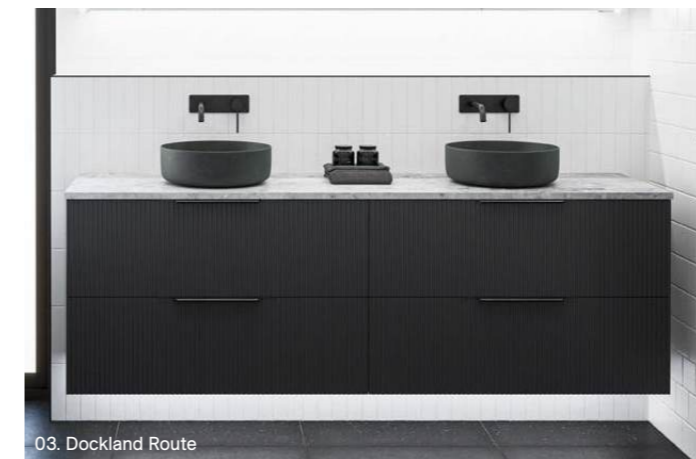

Henley is your perfect choice for adding rich detail and texture to your space. With a variety of routing patterns to choose from and the option to colour match with nearly any paint (additional charges apply), the possibilities for creating a one-of-a-kind vanity are endless.

Available in wall hung and floor standing.

- Top options include:
  - 20mm SilkSurface slab top with above or under counter basin/s
- Cabinet options include:
  - Painted only
- Handle options include:
  - Loft, Ova, or Wave for Apollo and Dockland routes. See pages 246-250 for handles suitable for Classic, Sussex and Victoria routes.

[01.] Henley Vanity 1200mm | HEN-V-1200-C-SSA-W | $3,637 Olive Satin Cabinet with Silk Whisper SilkSurface Top and White Gloss Rome Inset Ceramic Basin **[02.] Henley Vanity 1500mm** | HEN-V-1500-D-SSU-W | $5,295 Light Pistachio Satin Cabinet with Blanca Granite SilkSurface Top and White Gloss Rectangle Under Counter Ceramic Basins **[03.] Henley Vanity 1800mm** | HEN-V-1800-D-SSA-W | $5,458 Black Satin Cabinet with Grigio Stone SilkSurface Top and Black Matt Allure Ceramic Basins | Shown with Basin Colour Upgrade | UPG-OPT-BASCOLOUR | ADD $152 per basin | Shown with Under Cabinet Vanity Lighting | LED-L-UNDERCAB-V | ADD $413 **[04.] Henley Vanity 600mm** | HEN-V-600-C-SSU-W | $2,798 White Satin Cabinet with Stratiss SilkSurface Top and White Gloss Allure Under Counter Ceramic Basin **Please refer to pricelist pages for all available options.**