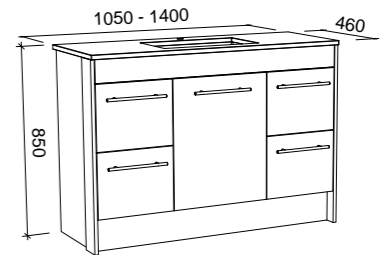

CABINET WITH	SKU	RRP
20mm SilkSurface Top with White Gloss Above Counter Ceramic Basin	WTW-V-1400-C-SSA-F	$4,225
20mm SilkSurface Top with White Gloss Under Counter Ceramic Basin	WTW-V-1400-C-SSU-F	$4,225
No Top	WTW-VCO-1400-C-X-F	$2,740

NOTE: Ask your builder to measure the exact size they require for building your vanity in between two walls. We will custom make your vanity to the exact size you nominate. Please ensure allowance is made for wall tiles as the width cannot be adjusted after manufacture. Only handles shorter than 250mm are available.