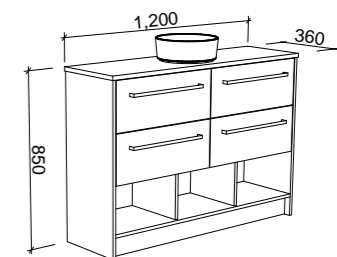

CABINET WITH	SKU	RRP
20mm SilkSurface Top with White Gloss Above Counter Ceramic Basin	KAR-V-1200-C-SSA-F	$3,860
20mm SilkSurface Top with White Gloss Ceramic Under Counter Basin	KAR-V-1200-C-SSU-F	$3,860
No Top	KAR-VCO-1200-C-X-F	$2,600