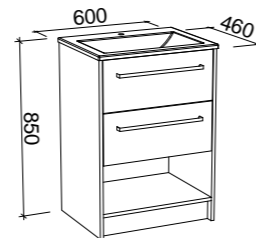

CABINET WITH	SKU	RRP
Alpha Ceramic Top	KAN-V-600-C-APH-F	$1,963
Regal Mineral Composite Top	KAN-V-600-C-REG-F	$1,963
20mm SilkSurface Top with White Gloss Above Counter Ceramic Basin	KAN-V-600-C-SSA-F	$2,311
20mm SilkSurface Top with White Gloss Under Counter Ceramic Basin	KAN-V-600-C-SSU-F	$2,311
No Top	KAN-VCO-600-C-X-F	$1,442

Kansas

G GOLD INCLUSIONS