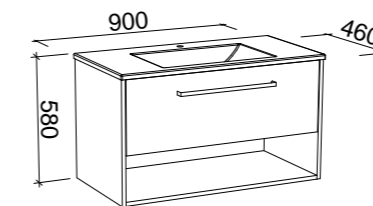

KANSAS 900mm

Wall Hung

CABINET WITH	SKU	RRP
Alpha Ceramic Top	KAN-V-900-C-APH-W	$1,911
Regal Mineral Composite Top	KAN-V-900-C-REG-W	$1,911
Haven Matt Dolomite Top	KAN-V-900-C-HVN-W	$1,911
20mm SilkSurface Top with White Gloss Above Counter Ceramic Basin	KAN-V-900-C-SSA-W	$2,600
20mm SilkSurface Top with White Gloss Under Counter Ceramic Basin	KAN-V-900-C-SSU-W	$2,600
No Top	KAN-VCO-900-C-X-W	$1,333

Floor Standing