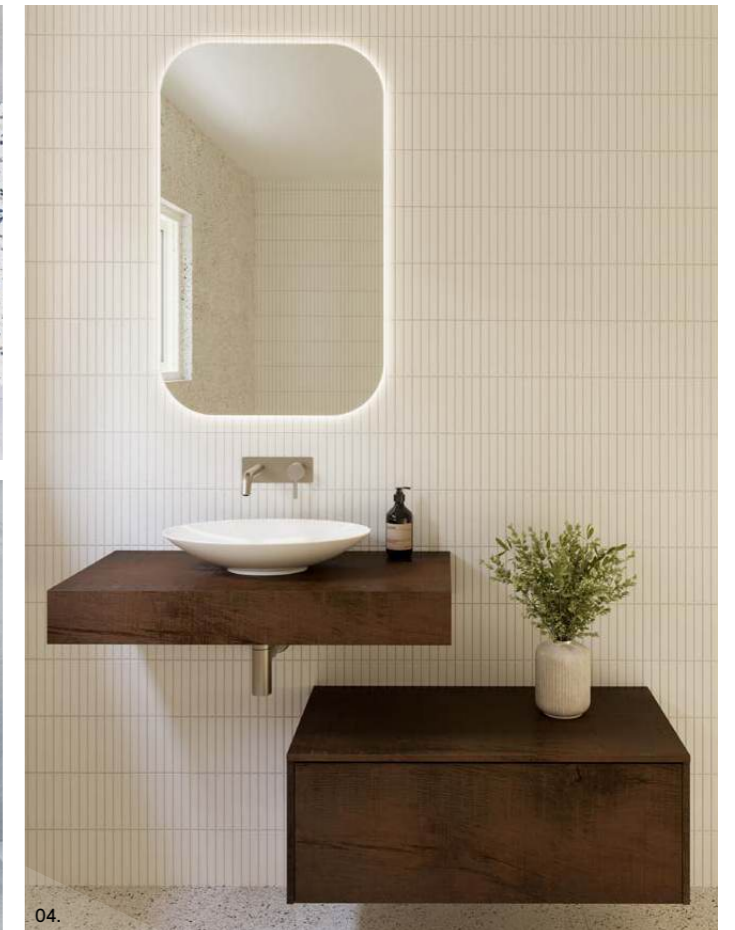

Milan

P PLATINUM INCLUSIONS

Looking for something a little more architectural? Inspired by Italian design trends, the Milan combines a sleek, floating vanity top supported by engineered steel brackets with a separate storage cabinet.

Available in wall hung.

- Top options include:
  - Floating 140mm Laminate Top with above counter basin
  - Floating 140mm SilkSurface Bailey Top with above counter basin

[01.] Milan Vanity 1500mm | MIL-V-1500-L-BAA-W | $4,477 Emerald Green Satin Cabinet with Albastera Bailey SilkSurface Top and White Gloss Jupiter Ceramic Basin | Shown with Vertical Route Cabinet Front Upgrade | ROU-OPT-VERTICAL | ADD $186 per drawer **[02.] Milan Vanity 1200mm** | MIL-V-1200-L-BAA-W | $4,235 Close-up showing Lapis Salt Bailey SilkSurface Top and White Gloss Bonnie Ceramic Basin **[03.] Milan Vanity 1200mm** | MIL-V-1200-L-BAA-W | $4,235 Tassie Oak Cabinet with Lapis Salt Bailey SilkSurface Top and White Gloss Bonnie Ceramic Basin **[04.] Milan Vanity 900mm** | MIL-V-900-C-LMA-W | $3,172 Oxidised Beamwood Cabinet with Oxidised Beamwood Laminate Top and White Gloss Feather Ceramic Basin **Please refer to pricelist pages for all available options.**

NOTE: Floating laminate top not available in painted finishes. Standard woodgrain finishes available in matt laminate only on floating top. Storage cabinet available in all colours. Storage unit not suitable for basin mounting. Mounting brackets supplied with floating top only.