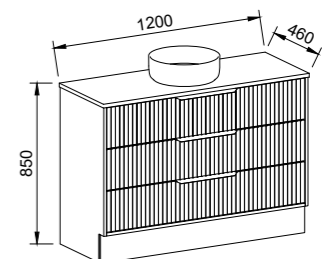

Floor Standing

CABINET WITH	SKU	RRP
20mm SilkSurface Top with White Gloss Above Counter Ceramic Basin	EMM-V-1200-C-SSA-F	\$3,891
No Top	EMM-VCO-1200-C-X-F	\$2,964

Emmett

G GOLD INCLUSIONS

EMMETT 1500mm CENTRE BOWL