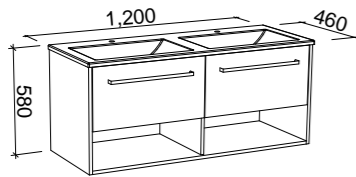

KANSAS 1200mm DOUBLE BOWL

Wall Hung

CABINET WITH	SKU	RRP
Alpha Ceramic Top	KAN-V-1200-D-APH-W	\$2,973
No Top	KAN-VCO-1200-D-X-W	\$1,733

Floor Standing

CABINET WITH	SKU	RRP
Alpha Ceramic Top	KAN-V-1200-D-APH-F	\$3,796
No Top	KAN-VCO-1200-D-X-F	\$2,600