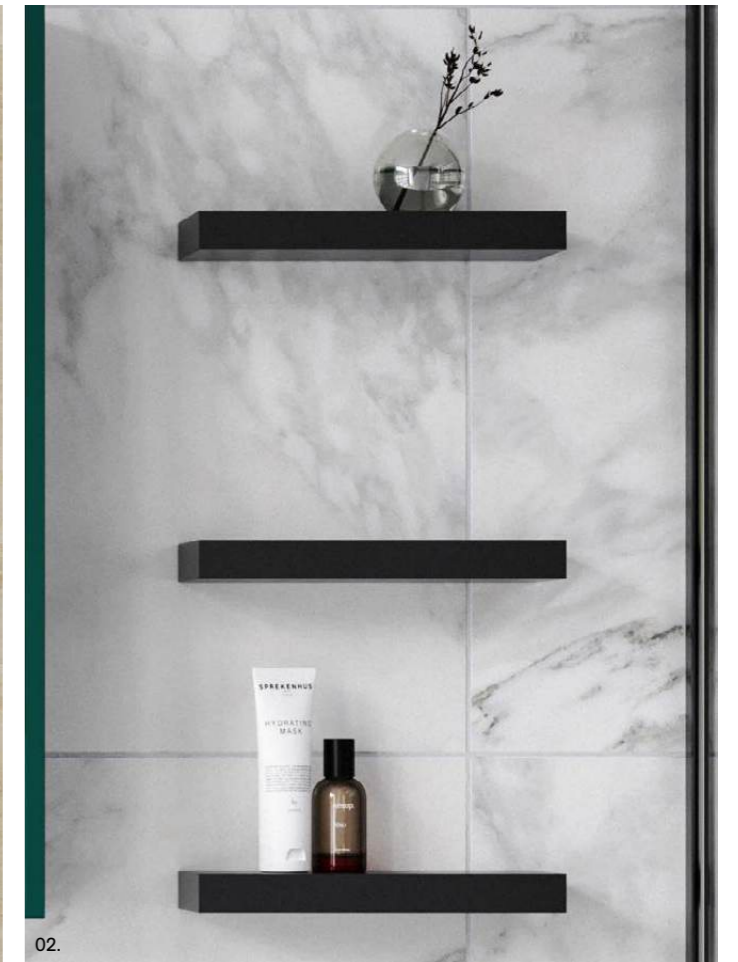

[01.] Splice Shelf 450mm | SPL-S-450 | $133 each Tassie Oak Shelves [02.] Splice Shelf 300mm | SPL-S-300 | $108 each Black Satin Shelves **Please refer to pricelist pages for all available options.**

NOTE: Special Woodgrain colours not available.