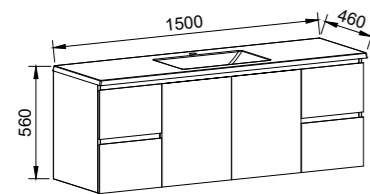

CARLO 1500mm CENTRE BOWL

Wall Hung

CABINET WITH	SKU	RRP
Regal Mineral Composite Top	CAR-V-1500-C-REG-W	$3,251
Alpha Ceramic Top	CAR-V-1500-C-APH-W	$3,348
Haven Matt Dolomite Top	CAR-V-1500-C-HVN-W	$3,251
Grand Mineral Composite Top	CAR-V-1500-C-GND-W	$3,518
No Top	CAR-VCO-1500-C-X-W	$2,086

NOTE: Only handles shorter than 250mm are available on the Carlo.

Floor Standing