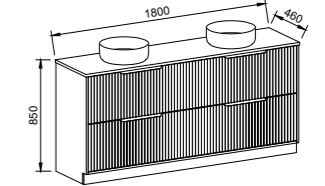

CABINET WITH	SKU	RRP
20mm SilkSurface Top with White Gloss Above Counter Ceramic Basins	ELW-V-1800-D-SSA-F	$5,802
20mm SilkSurface Top with White Gloss Under Counter Ceramic Basins	ELW-V-1800-D-SSU-F	$5,960
No Top	ELW-VCO-1800-D-X-F	$4,347