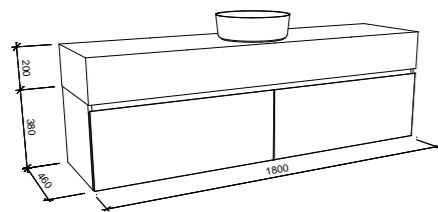

KINGSLEY 1800mm CENTRE BOWL

Wall Hung

CABINET WITH	SKU	RRP
Regal Mineral Composite Top	KIN-V-1800-C-REG-W	$2,997
Stadium Mineral Composite Top	KIN-V-1800-C-STD-W	$2,997
20mm SilkSurface Top with Above Counter White Gloss Ceramic Basin	KIN-V-1800-C-SSA-W	$3,320
20mm SilkSurface Top with Under Counter White Gloss Ceramic Basin	KIN-V-1800-C-SSU-W	$3,606
60mm SilkSurface Freedom Top with Above Counter White Gloss Ceramic Basin	KIN-V-1800-C-FRA-W	$3,820
60mm SilkSurface Freedom Top with Under Counter White Gloss Ceramic Basin	KIN-V-1800-C-FRU-W	$4,070
200mm SilkSurface Box Top with Above Counter White Gloss Ceramic Basin	KIN-V-1800-C-BXA-W	$4,382
200mm SilkSurface Box Top with Under Counter White Gloss Ceramic Basin	KIN-V-1800-C-BXU-W	$4,382
No Top	KIN-VCO-1800-C-X-W	$1,448