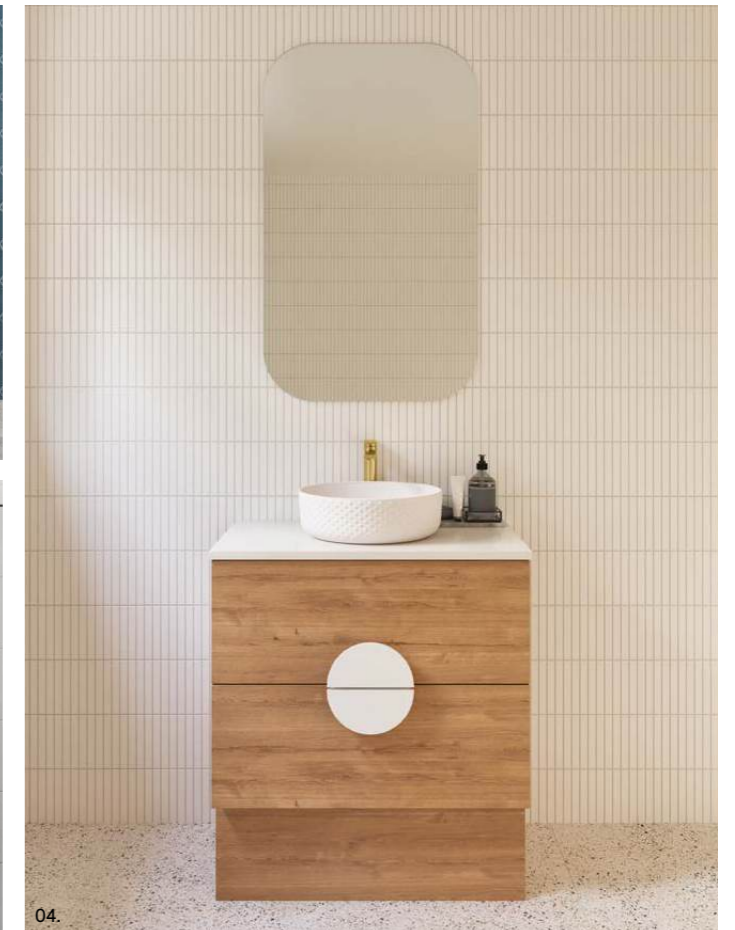

[01.] Oxbow Vanity 1500mm | OXB-V-1500-D-SSA-W | $4,855 Tassie Oak Cabinet with Arctic White SilkSurface Top and White Gloss Radius Inset Ceramic Basins | Shown with Under Cabinet Vanity Lighting | LED-L-UNDERCAB-V | ADD $413 **[02.] Oxbow Vanity 1200mm** | OXB-V-1200-C-SSA-F | $3,447 Classic Oak Cabinet with Star Dust SilkSurface Top and White Gloss Iconic 500 Ceramic Basin **[03.] Oxbow Vanity 1500mm** | OXB-V-1500-D-SSU-W | $4,855 Light Grey Satin Cabinet with Stratiss SilkSurface Top and White Gloss Allure Under Counter Ceramic Basins **[04.] Oxbow Vanity 750mm** | OXB-V-750-C-SSA-F | $2,702 Planked Urban Oak Cabinet with Arctic White SilkSurface Top and White Gloss Allure Dimple Ceramic Basin **Please refer to pricelist pages for all available options.**