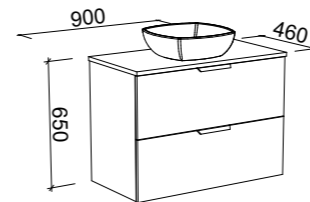

SUTHERLAND HOUSE 900mm

Wall Hung

On Legs

CABINET WITH	SKU	RRP
20mm SilkSurface Top with White Gloss Above Counter Ceramic Basin	SHC-V-900-C-SSA-W	$3,412
20mm SilkSurface Top with White Gloss Under Counter Ceramic Basin	SHC-V-900-C-SSU-W	$3,412
No Top	SHC-VCO-900-C-X-W	$2,232