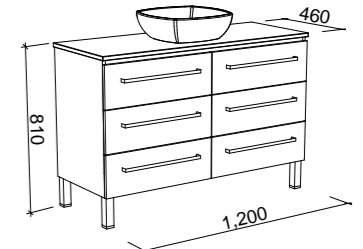

CABINET WITH	SKU	RRP
20mm SilkSurface Top with White Gloss Above Counter Ceramic Basin	ASH-V-1200-C-SSA-L	$4,564
No Top	ASH-VCO-1200-C-X-L	$2,789

NOTE: Cabinet height for Ashton vanities may need to be altered to suit Under Counter basins. POA.