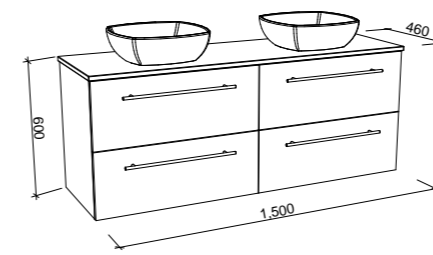

Oxbow

G GOLD INCLUSIONS

OXBOW 1500mm DOUBLE BOWL

Wall Hung

CABINET WITH	SKU	RRP
20mm SilkSurface Top with White Gloss Above Counter Ceramic Basins	OXB-V-1500-D-SSA-W	\$4,855
20mm SilkSurface Top with White Gloss Under Counter Ceramic Basins	OXB-V-1500-D-SSU-W	\$4,855
No Top	OXB-VCO-1500-D-X-W	\$2,798