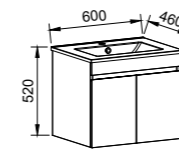

INDIANA 600mm

Wall Hung

CABINET WITH	SKU	RRP
Alpha Ceramic Top	IND-V-600-C-APH-W	$889
No Top	IND-VCO-600-C-X-W	$710