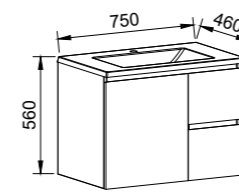

NOTE: Only handles shorter than 250mm are available on the Carlo.

Carlo

G GOLD INCLUSIONS

CARLO 750mm

Wall Hung

CABINET WITH	SKU	RRP
Regal Mineral Composite Top	CAR-V-750-C-REG-W	\$1,764
Alpha Ceramic Top	CAR-V-750-C-APH-W	\$1,764
Haven Matt Dolomite Top	CAR-V-750-C-HVN-W	\$1,764
Grand Mineral Composite Top	CAR-V-750-C-GND-W	\$1,945
No Top	CAR-VCO-750-C-X-W	\$1,301