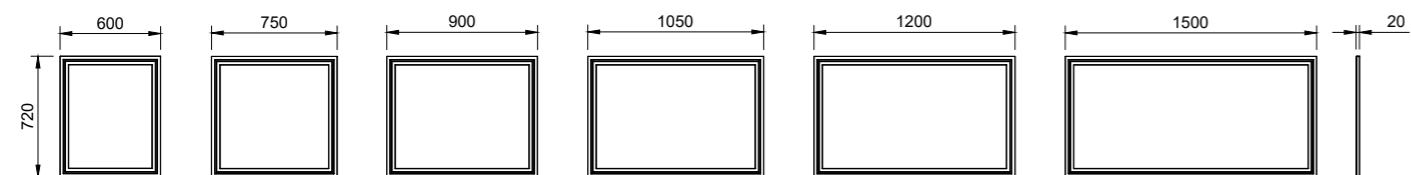

Miami Classic Mirror

The routed frame of this mirror adds a touch of timeless elegance, beautifully complementing routed vanities with its classic profile. Available in a range of sizes, the Miami Classic offers versatility to suit your space perfectly.

- Easy split batten mounting system
- Available in vertical hung upon request (additional charges may apply)
- Available in any standard painted finish (not available in woodgrain finishes)

[01.] Miami Mirror 1500mm | MIAC-M-1500-720 | $1,230 White Satin Frame **[02.] Miami Mirror 1200mm** | MIAC-M-1200-720 | $901 White Satin Frame **[03.] Miami Mirror 750mm** | MIAC-M-750-720 | $652 Olive Satin Frame **Please refer to pricelist pages for all available options.**

Oxford Mirror

Transform your bathroom with the versatile Oxford mirror. This sleek and practical design comes in three sizes and for an added touch of elegance you can enhance it with lighting surround (additional charges apply).

- Easy split batten mounting system
- White satin edging unless specified otherwise