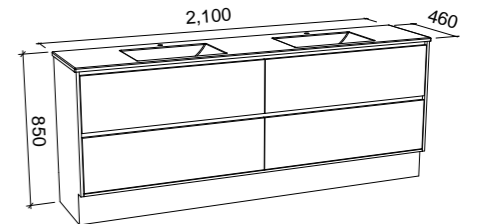

CABINET WITH	SKU	RRP
Regal Mineral Composite Top	GRA-V-2100-D-REG-F	$5,649
20mm SilkSurface Top with White Gloss Above Counter Ceramic Basins	GRA-V-2100-D-SSA-F	$5,150
20mm SilkSurface Top with White Gloss Under Counter Ceramic Basins	GRA-V-2100-D-SSU-F	$5,150
No Top	GRA-VCO-2100-D-X-F	$2,993