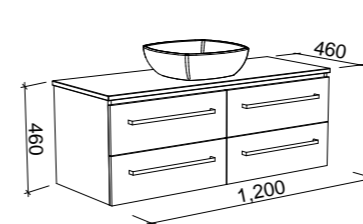

ASHTON 1200mm

Wall Hung

CABINET WITH	SKU	RRP
20mm SilkSurface Top with White Gloss Above Counter Ceramic Basin	ASH-V-1200-C-SSA-W	$3,955
No Top	ASH-VCO-1200-C-X-W	$2,069

Floor Standing