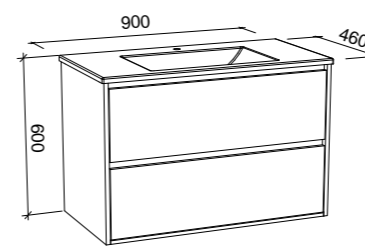

Grange

GRANGE 900mm

Wall Hung

CABINET WITH	SKU	RRP
Alpha Ceramic Top	GRA-V-900-C-APH-W	$2,041
Regal Mineral Composite Top	GRA-V-900-C-REG-W	$2,041
Haven Matt Dolomite Top	GRA-V-900-C-HVN-W	$2,041
20mm SilkSurface Top with White Gloss Above Counter Ceramic Basin	GRA-V-900-C-SSA-W	$2,720
20mm SilkSurface Top with White Gloss Under Counter Ceramic Basin	GRA-V-900-C-SSU-W	$2,720
No Top	GRA-VCO-900-C-X-W	$1,465