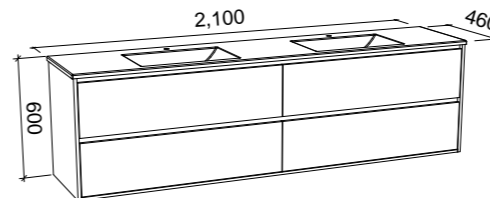

GRANGE 2100mm DOUBLE BOWL

Wall Hung

CABINET WITH	SKU	RRP
Regal Mineral Composite Top	GRA-V-2100-D-REG-W	$5,520
20mm SilkSurface Top with White Gloss Above Counter Ceramic Basins	GRA-V-2100-D-SSA-W	$5,006
20mm SilkSurface Top with White Gloss Under Counter Ceramic Basins	GRA-V-2100-D-SSU-W	$5,006
No Top	GRA-VCO-2100-D-X-W	$2,842

Floor Standing