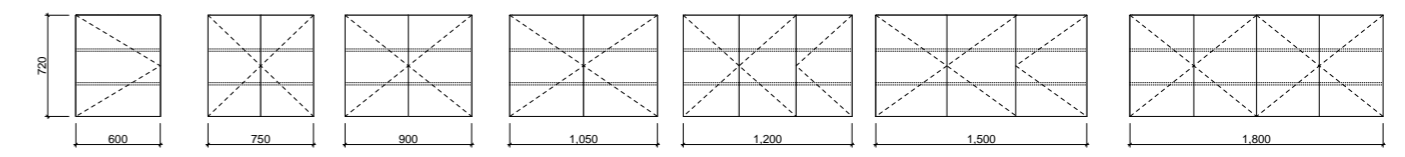

All cabinets 166mm deep. 1500mm available with 3 or 4 doors.

[01.] Tennessee Shaving Cabinet 1200mm | TEN-SC-1500-4-G | $1,266 Grey Beige Satin Cabinet | Shown with Under Shaving Cabinet Lighting | LED-L-UNDERCAB-S-R | ADD $413 **[02.] Tennessee Shaving Cabinet 1200mm** | TEN-SC-1200-3-G | $1,136 Dark Grey Satin Cabinet | Shown with Under Shaving Cabinet Lighting | LED-L-UNDERCAB-S-R | ADD $413 **[03.] Tennessee Shaving Cabinet 1200mm** | TEN-SC-1200-3-G | $1,136 Light Pistachio Satin Cabinet shown with doors open | Shown with Magnifying Mirror Upgrade | UPG-OPT-MAGM | ADD $105 | Shown with Panoramic Hinging Upgrade | UPG-OPT-PANORAMIC | ADD $153 | Shown with Filler Panel on Right | PNL-OPT-S-FIL-R | ADD $71 **Please refer to pricelist pages for all available options.**