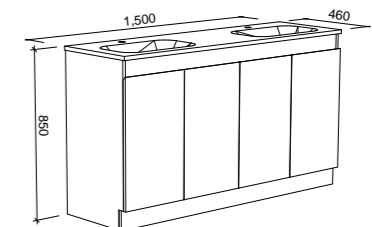

CABINET WITH	SKU	RRP
Alpha Ceramic Top	RKF-V-1500-D-APH-F	$2,028
Haven Matt Dolomite Top	RKF-V-1500-D-HVN-F	$2,028
No Top	RKF-VCO-1500-D-X-F	$1,374