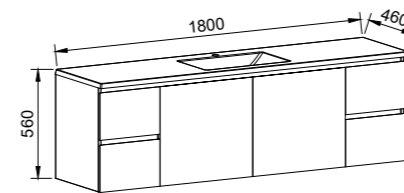

CARLO 1800mm CENTRE BOWL

Wall Hung

CABINET WITH	SKU	RRP
Regal Mineral Composite Top	CAR-V-1800-C-REG-W	$3,789
Grand Mineral Composite Top	CAR-V-1800-C-GND-W	$4,129
No Top	CAR-VCO-1800-C-X-W	$2,231