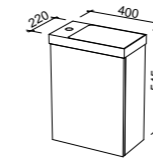

Ollie

OLLIE 400mm

Wall Hung

CABINET WITH	SKU	RRP
Nano Dolomite Top Left-hand Offset	OLL-V-400-L-NAN-W	$752
No Top Left-hand Offset	OLL-VCO-400-L-X-W	$395

NOTE: Side fingerpull standard unless specified otherwise. Please specify hinge side upon ordering. Only handles shorter than 350mm are available. Right-hand offset also available. Order by replacing -L- with -R- in the relevant SKU.