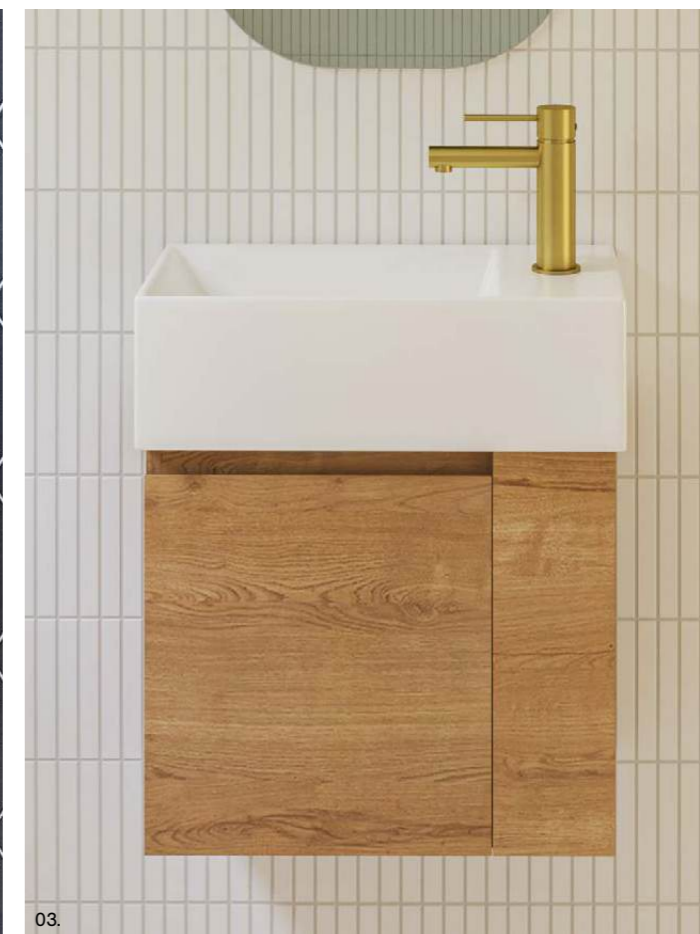

03.

[01.] Frankie Vanity 480mm | FRA-V-480-L-LIB-W | $904 Olive Satin Cabinet with Liberty Ceramic Top | Shown with Push-to-Open Upgrade | UPG-OPT-DOOR-PTO | ADD $61 | Shown with Under Cabinet Vanity Lighting | LED-L-UNDERCAB-V | ADD $413 **[02.] Frankie Vanity 480mm** | FRA-V-480-L-LIB-W | $904 Emerald Green Satin Cabinet with Liberty Ceramic Top **[03.] Frankie Vanity 480mm** | FRA-V-480-R-LIB-W | $904 Planked Urban Oak Cabinet with Liberty Ceramic Top **Please refer to pricelist pages for all available options.**