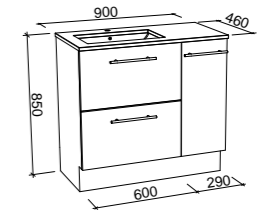

CABINET WITH	SKU	RRP
20mm SilkSurface Top with White Gloss Above Counter Ceramic Basin Left-hand Offset	MAR-V-900-L-SSA-F	$2,861
20mm SilkSurface Top with White Gloss Under Counter Ceramic Basin Left-hand Offset	MAR-V-900-L-SSU-F	$2,861
No Top Left-hand Offset	MAR-VCO-900-L-X-F	$1,712