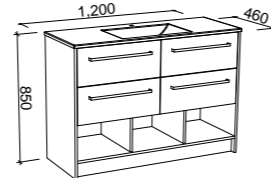

CABINET WITH	SKU	RRP
Alpha Ceramic Top	KAN-V-1200-C-APH-F	$3,291
Regal Mineral Composite Top	KAN-V-1200-C-REG-F	$3,291
Haven Matt Dolomite Top	KAN-V-1200-C-HVN-F	$3,291
20mm SilkSurface Top with White Gloss Above Counter Ceramic Basin	KAN-V-1200-C-SSA-F	$3,884
20mm SilkSurface Top with White Gloss Under Counter Ceramic Basin	KAN-V-1200-C-SSU-F	$3,884
No Top	KAN-VCO-1200-C-X-F	$2,600