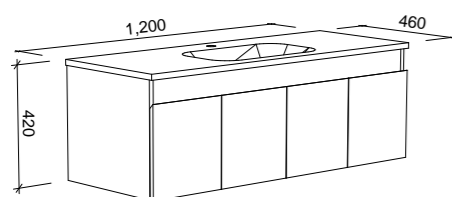

ROCKFORD 1200mm

Wall Hung

CABINET WITH	SKU	RRP
Alpha Ceramic Top	RKF-V-1200-C-APH-W	$1,439
Haven Matt Dolomite Top	RKF-V-1200-C-HVN-W	$1,439
No Top	RKF-VCO-1200-C-X-W	$948

Floor Standing