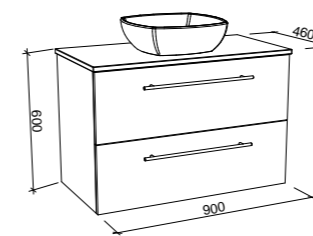

OXBOW 900mm

Wall Hung