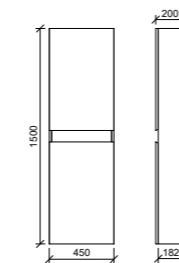

[01.] York Tallboy | YOR-TB-450-W-G | $1,156 Dark Grey Satin Cabinet Please refer to pricelist pages for all available options.

TALLBOYS