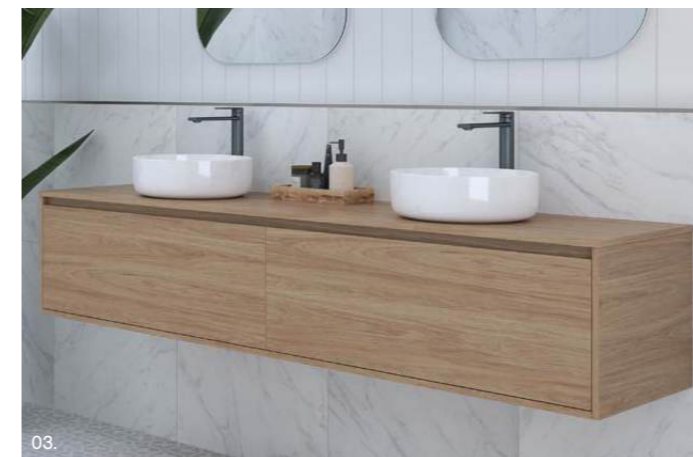

Delaware

G GOLD INCLUSIONS

The Delaware vanity is the perfect addition to your bathroom if you're looking to add a touch of warmth and style. The woodgrain finish and 16mm surround gives it a contemporary vibe, while the all-drawer design provides ample storage for all of your bathroom essentials.

Available in wall hung or floor standing.

- Top options include:
 - 18mm laminated top with above counter basin/s
- Cabinet options include:
 - Woodgrain only

[01.] Delaware Vanity 1200mm | DEL-V-1200-C-LMA-W | \$2,208 Planked Urban Oak Cabinet with Laminate Top and White Gloss Allure Flute Ceramic Basin **[02.] Delaware Vanity 1500mm** | DEL-V-1500-C-LMA-F | \$3,241 Tassie Oak Cabinet with Laminate Top and White Gloss Enchant Ceramic Basin **[03.] Delaware Vanity 1800mm** | DEL-V-1800-D-LMA-W | \$2,968 Prime Oak Cabinet with Laminate Top and White Gloss Allure Ceramic Basins **[04.] Delaware Vanity 900mm** | DEL-V-900-C-LMA-W | \$1,653 Perugian Walnut Cabinet with Laminate Top and White Gloss Allure Raked Ceramic Basin **Please refer to pricelist pages for all available options.**