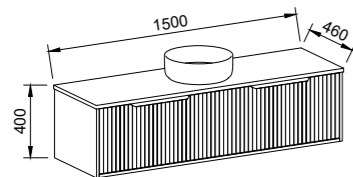

ELWOOD 1500mm CENTRE BOWL

Wall Hung

CABINET WITH	SKU	RRP
20mm SilkSurface Top with White Gloss Above Counter Ceramic Basin	ELW-V-1500-C-SSA-W	$3,522
20mm SilkSurface Top with White Gloss Under Counter Ceramic Basin	ELW-V-1500-C-SSU-W	$3,680
No Top	ELW-VCO-1500-C-X-W	$1,777

Floor Standing