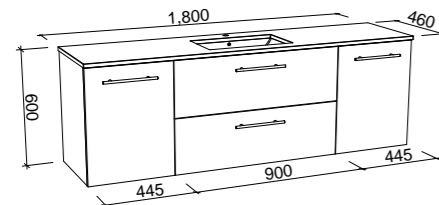

MARSHALL 1800mm CENTRE BOWL

Wall Hung