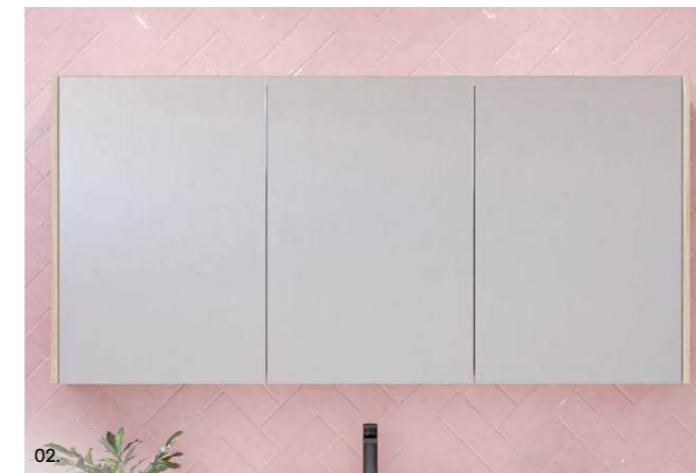

[01.] Denver Shaving Cabinet 1500mm | DEN-SC-1500-3-G | $1,266 White Satin Cabinet | Shown with Denver Side Lighting Upgrade | LED-L-DENVER | ADD $637 **[02.] Denver Shaving Cabinet 1500mm** | DEN-SC-1500-3-G | $1,266 Coastal Oak Cabinet **[03.] Denver Shaving Cabinet 900mm** | DEN-SC-900-D-G | $854 Bayleaf Cabinet **Please refer to pricelist pages for all available options.**