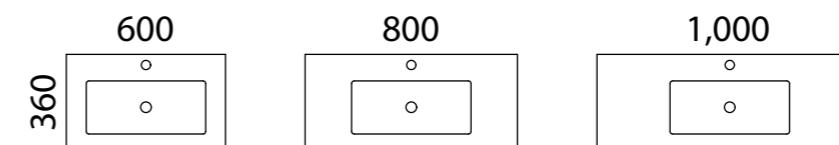

02.

[01.] Florida Ensuite Vanity 800mm | FLOE-V-800-C-URB-L | $1,455 Prime Oak Cabinet with Urban Ceramic Top [02.] Florida Ensuite Vanity 600mm | FLOE-V-600-C-URB-W | $886 Navy Blue Satin Cabinet with Urban Ceramic Top | Shown with Under Cabinet Vanity Lighting | LED-L-UNDERCAB-V | ADD $413 Please refer to pricelist pages for all available options.

SMALL SPACE VANITIES