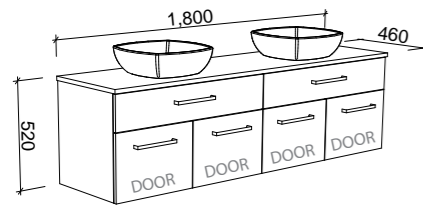

NOTE: Right-hand offset also available. Order by replacing **-L-** with **-R-** in the relevant SKU.

Taylor

G GOLD INCLUSIONS

TAYLOR 1800mm DOUBLE BOWL

Wall Hung

CABINET WITH	SKU	RRP
20mm SilkSurface Top with White Gloss Above Counter Ceramic Basins	TAY-V-1800-D-SSA-W	\$3,864
No Top	TAY-VCO-1800-D-X-W	\$1,626