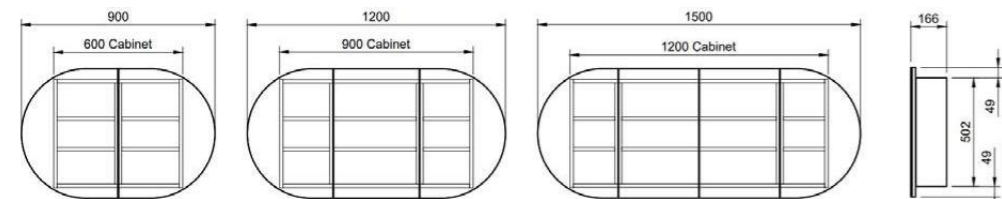

Ballad Shaving Cabinet

With gracefully curved ends, the Ballad Shaving Cabinet takes on a modern and stylish silhouette, elevating its sleek rectangular design. Elevate the design by adding under cabinet lighting (additional charges apply). You can now store in style!

- Upgrade to Platinum option with Luxe Graphite interior and glass internal shelves to match Platinum vanities
- Semi-recessed option available upon request
- Panoramic hinging

[01.] Ballad Shaving Cabinet 1500mm | BAL-SC-1500-4-G | $1,565 Light Grey Satin Cabinet shown with doors open **[02.] Ballad Shaving Cabinet 1500mm** | BAL-SC-1500-4-G | $1,565 Light Grey Satin Cabinet **[03.] Ballad Shaving Cabinet 900mm** | BAL-SC-900-D-G | $969 White Satin Cabinet **Please refer to pricelist pages for all available options.**

Boston Shaving Cabinet

Meet the Boston Shaver, the ultimate bathroom companion that will make your morning routine a little easier! The display shelves at each end add a touch of sophistication, and you can add further drama by adding under cabinet lighting (additional charges apply).

- Upgrade to Platinum option with Luxe Graphite interior and glass internal shelves to match Platinum vanities
- Semi-recessed option available upon request (additional charges apply)
- Fully reversible (unless ordered with upgrades)