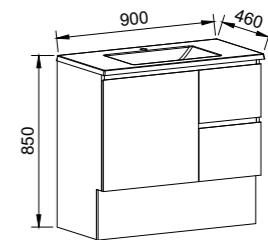

CABINET WITH	SKU	RRP
Regal Mineral Composite Top	CAR-V-900-C-REG-F	$2,142
Alpha Ceramic Top	CAR-V-900-C-APH-F	$2,142
Haven Matt Dolomite Top	CAR-V-900-C-HVN-F	$2,142
Grand Mineral Composite Top	CAR-V-900-C-GND-F	$2,357
No Top	CAR-VCO-900-C-X-F	$1,606