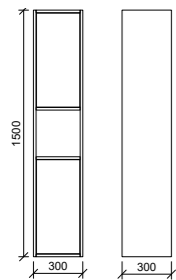

Hudson Box Tallboy

The Hudson Box Tallboy is an elegant and practical piece of furniture that provides both aesthetic appeal and functional storage. The open middle display compartment can showcase your favourite decorative items, while the hidden compartments provide space for all of your bathroom essentials.

- Upgrade to Platinum option with Luxe Graphite interior to match Platinum vanities
- Push-to-Open is standard, handles (excluding Fingerpull) also available
- Available in wall hung

[01.] Hudson Box Tallboy | HDB-TB-300-W-G | $1,420 Dark Grey Satin Cabinet Please refer to pricelist pages for all available options.