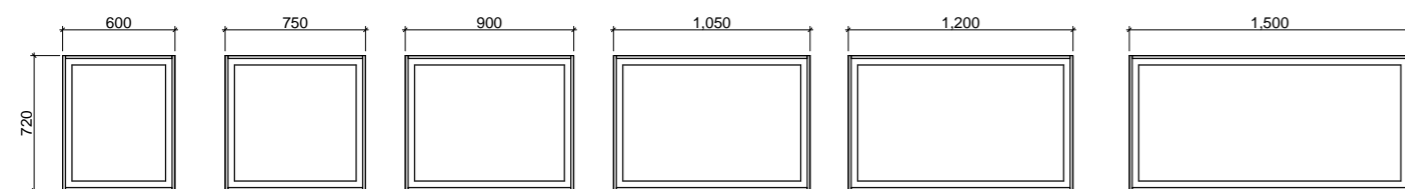

Halifax Mirror

From a petite 600mm to a grand 1500mm, the Halifax comes in a range of sizes so you can find the perfect match for your vanity. Add ambience in your bathroom by opting for a lighting surround (additional charges apply).

- Easy split batten mounting system
- Available in vertical hung upon request (additional charges may apply)
- NOTE: Back panel will match frame colour unless specified otherwise. White board backing with lighting applies (not painted).

[01.] Halifax Mirror 1200mm | HAL-M-1200-720 | $960 White Satin Frame | Shown with Mirror Lighting Upgrade | LED-L-MIRROR | ADD $413 **[02.] Halifax Mirror 1500mm** | HAL-M-1500-720 | $1,189 Black Satin Frame **[03.] Halifax Mirror 900mm** | HAL-M-900-720 | $734 White Back Panel with Coastal Oak Frame | Shown with Mirror Lighting Upgrade | LED-L-MIRROR | ADD $413 **Please refer to pricelist pages for all available options.**

Jazz Arch Mirror

A graceful addition to your bathroom, the Jazz Arch mirror adds softness with its dreamy, curved corners. White satin edging is standard, although you can specify any paint colour from our offering to accentuate your vanity.

- Easy split batten mounting system
- Optional surround lighting available (additional charges apply)
- White satin edging unless specified otherwise