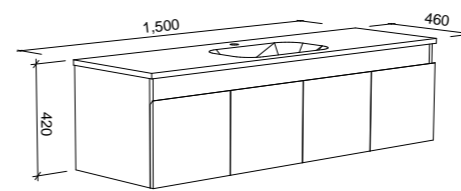

ROCKFORD 1500mm CENTRE BOWL

Wall Hung

CABINET WITH	SKU	RRP
Alpha Ceramic Top	RKF-V-1500-C-APH-W	$1,972
Haven Matt Dolomite Top	RKF-V-1500-C-HVN-W	$1,972
No Top	RKF-VCO-1500-C-X-W	$1,294

Floor Standing