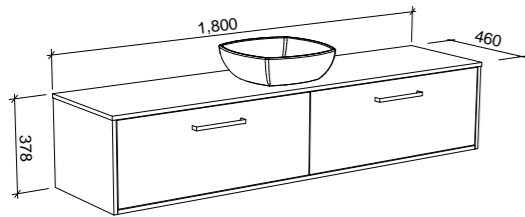

DELAWARE 1800mm CENTRE BOWL

Wall Hung

CABINET WITH	SKU	RRP
18mm Laminate Top with White Gloss Ceramic Above Counter Basin	DEL-V-1800-C-LMA-W	$2,725
No Top	DEL-VCO-1800-C-X-W	$1,782

Floor Standing