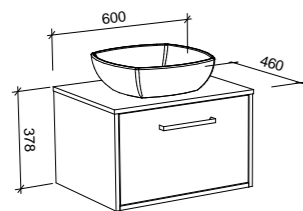

DELAWARE 600mm

Wall Hung