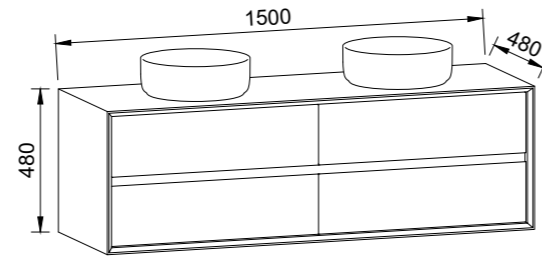

EMBRACE 1500mm CENTRE BOWL

Wall Hung

CABINET WITH	SKU	RRP
20mm SilkSurface Top with White Gloss Above Counter Ceramic Basin	EMB-V-1500-C-SSA-W	\$6,028

EMBRACE 1500mm DOUBLE BOWL

Wall Hung

CABINET WITH	SKU	RRP
20mm SilkSurface Top with White Gloss Above Counter Ceramic Basins	EMB-V-1500-D-SSA-W	\$6,118