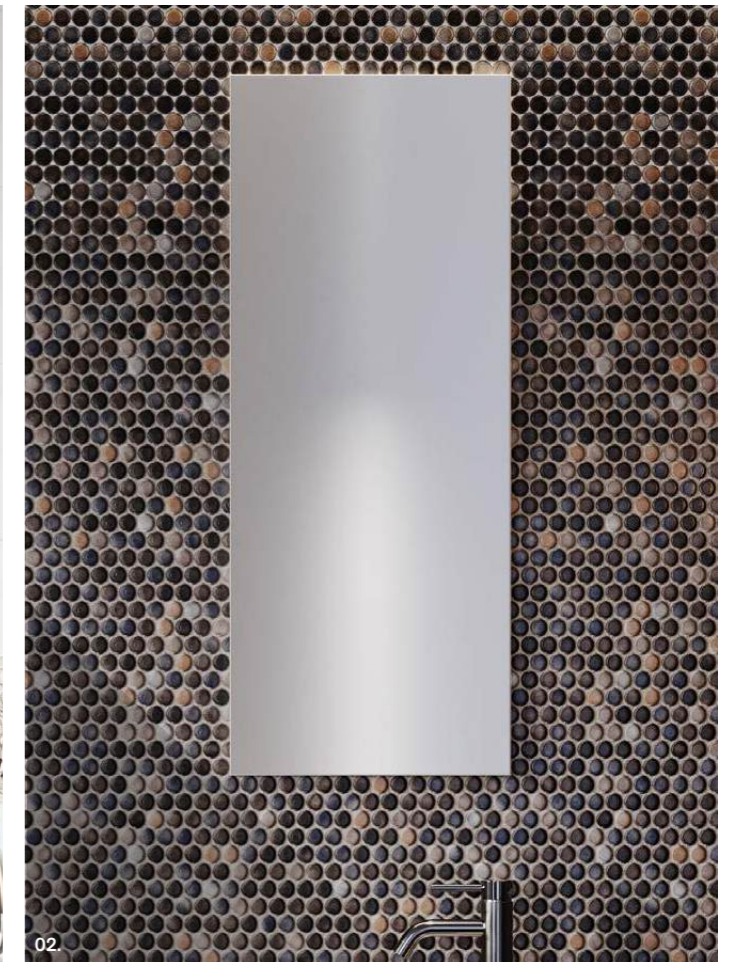

[01.] Jazz Mirror 600mm | JZZ-M-600-1000 | $525 [02.] Jazz Mirror 400mm | JZZ-M-400-1000 | $403 Please refer to pricelist pages for all available options.