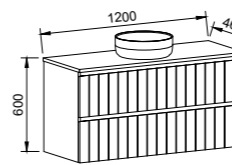

HENLEY 1200mm

Wall Hung

CABINET WITH	SKU	RRP
20mm SilkSurface Top with White Gloss Above Counter Ceramic Basin	HEN-V-1200-C-SSA-W	$3,637
20mm SilkSurface Top with White Gloss Under Counter Ceramic Basin	HEN-V-1200-C-SSU-W	$3,637
No Top	HEN-VCO-1200-C-X-W	$2,350