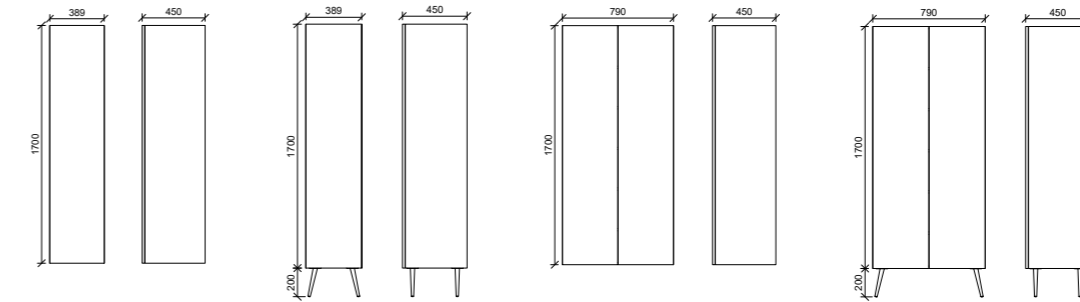

[01.] Sutherland House Tallboy | SHC-TB-400-L-G | $2,094 Light Pistachio Satin Cabinet [02.] Sutherland House Tallboy | SHC-TB-400-W-G | $1,942 Navy Blue Satin Cabinet | Shown with Push-to-Open Upgrade | UPG-OPT-DOOR-PTO | ADD $61 per door Please refer to pricelist pages for all available options.