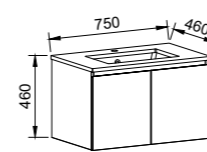

DAKOTA 750mm

Wall Hung

CABINET WITH	SKU	RRP
20mm SilkSurface Top with White Gloss Above Counter Ceramic Basin	DAK-V-750-C-SSA-W	$2,694
20mm SilkSurface Top with White Gloss Under Counter Ceramic Basin	DAK-V-750-C-SSU-W	$2,694
No Top	DAK-VCO-750-C-X-W	$1,398

Floor Standing