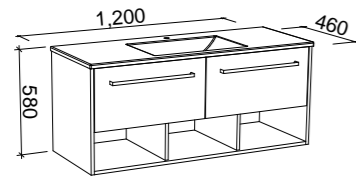

Kansas

G GOLD INCLUSIONS

KANSAS 1200mm CENTRE BOWL

Wall Hung

CABINET WITH	SKU	RRP
Alpha Ceramic Top	KAN-V-1200-C-APH-W	$2,467
Regal Mineral Composite Top	KAN-V-1200-C-REG-W	$2,467
Haven Matt Dolomite Top	KAN-V-1200-C-HVN-W	$2,467
20mm SilkSurface Top with White Gloss Above Counter Ceramic Basin	KAN-V-1200-C-SSA-W	$3,059
20mm SilkSurface Top with White Gloss Under Counter Ceramic Basin	KAN-V-1200-C-SSU-W	$3,059
No Top	KAN-VCO-1200-C-X-W	$1,733

Floor Standing