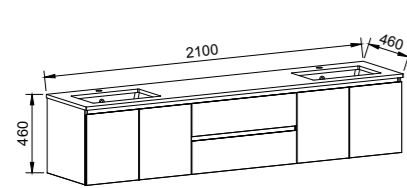

NOTE: Right-hand offset also available. Order by replacing **-L-** with **-R-** in the relevant SKU. Only handles shorter than 250mm are available.

Dakota

P PLATINUM INCLUSIONS

DAKOTA 2100mm DOUBLE BOWL

Wall Hung