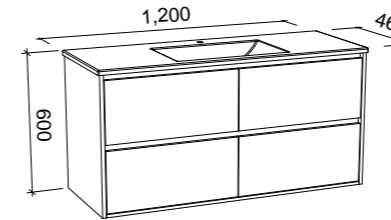

GRANGE 1200mm

Wall Hung

CABINET WITH	SKU	RRP
Alpha Ceramic Top	GRA-V-1200-C-APH-W	$2,987
Regal Mineral Composite Top	GRA-V-1200-C-REG-W	$2,987
Haven Matt Dolomite Top	GRA-V-1200-C-HVN-W	$2,987
20mm SilkSurface Top with White Gloss Above Counter Ceramic Basin	GRA-V-1200-C-SSA-W	$3,570
20mm SilkSurface Top with White Gloss Under Counter Ceramic Basin	GRA-V-1200-C-SSU-W	$3,570
No Top	GRA-VCO-1200-C-X-W	$2,272

G GOLD INCLUSIONS

Floor Standing