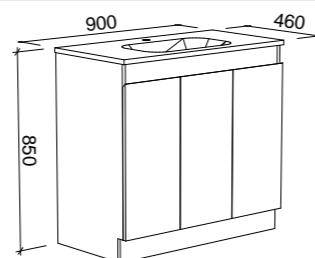

CABINET WITH	SKU	RRP
Alpha Ceramic Top	RKF-V-900-C-APH-F	$1,318
Haven Matt Dolomite Top	RKF-V-900-C-HVN-F	$1,318
No Top	RKF-VCO-900-C-X-F	$913