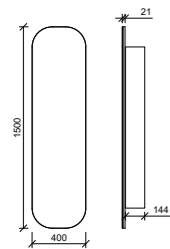

Jazz Arch Mirror Tallboy

The Jazz Arch Mirror Tallboy is not your average piece of furniture with its stylish curved mirror and hidden storage space. Say goodbye to cluttered countertops and hello to a bathroom that's not only beautiful but also functional.

- Upgrade to Platinum option with Luxe Graphite interior and glass internal shelves to match Platinum vanities
- Fingerpull opening
- Painted door edge only
- Available in wall hung

[01.] Jazz Arch Mirror Tallboy | JZA-TB-400-W-G | $1,378 White Satin Cabinet Please refer to pricelist pages for all available options.

Lincoln Tallboy

The Lincoln Tallboy is a master of disguise with its tilt-out removable laundry basket, making it easy to keep your dirty clothes out of sight. The customisable height and optional mirror front makes this a practical and stylish winner.

- Upgrade to Platinum option with Luxe Graphite interior to match Platinum vanities (basket and hardware will remain white)
- Fixed width, but customisable height
- Available in wall hung, floor standing and on legs