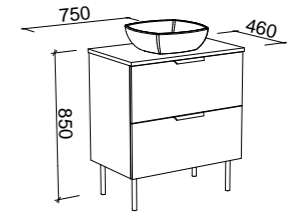

Sutherland House

BY SHAYNNA BLAZE

G GOLD INCLUSIONS

SUTHERLAND HOUSE 750mm

Wall Hung

On Legs

CABINET WITH	SKU	RRP
20mm SilkSurface Top with White Gloss Above Counter Ceramic Basin	SHC-V-750-C-SSA-W	\$2,932
20mm SilkSurface Top with White Gloss Under Counter Ceramic Basin	SHC-V-750-C-SSU-W	\$2,932
No Top	SHC-VCO-750-C-X-W	\$1,891