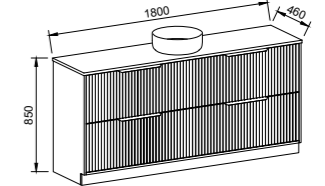

CABINET WITH	SKU	RRP
20mm SilkSurface Top with White Gloss Above Counter Ceramic Basin	ELW-V-1800-C-SSA-F	$5,573
20mm SilkSurface Top with White Gloss Under Counter Ceramic Basin	ELW-V-1800-C-SSU-F	$5,731
No Top	ELW-VCO-1800-C-X-F	$4,280