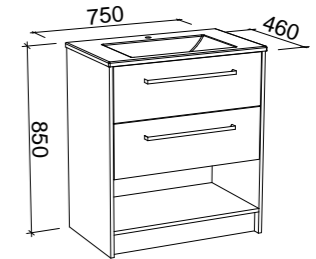

CABINET WITH	SKU	RRP
Alpha Ceramic Top	KAN-V-750-C-APH-F	$2,114
Regal Mineral Composite Top	KAN-V-750-C-REG-F	$2,114
Haven Matt Dolomite Top	KAN-V-750-C-HVN-F	$2,114
20mm SilkSurface Top with White Gloss Above Counter Ceramic Basin	KAN-V-750-C-SSA-F	$2,505
20mm SilkSurface Top with White Gloss Under Counter Ceramic Basin	KAN-V-750-C-SSU-F	$2,505
No Top	KAN-VCO-750-C-X-F	$1,580