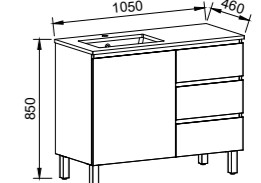

CABINET WITH	SKU	RRP
20mm SilkSurface Top with White Gloss Above Counter Ceramic Basin Left-hand Offset	DAK-V-1050-L-SSA-L	$4,507
20mm SilkSurface Top with White Gloss Under Counter Ceramic Basin Left-hand Offset	DAK-V-1050-L-SSU-L	$4,507
No Top Left-hand Offset	DAK-VCO-1050-L-X-L	$2,525

NOTE: Right-hand offset also available. Order by replacing -L- with -R- in the relevant SKU.