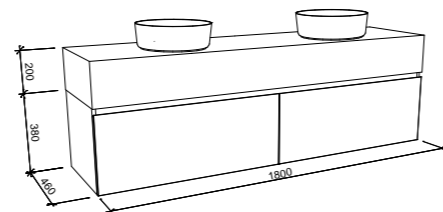

KINGSLEY 1800mm DOUBLE BOWL

Wall Hung

CABINET WITH	SKU	RRP
Regal Mineral Composite Top	KIN-V-1800-D-REG-W	$3,275
Stadium Mineral Composite Top	KIN-V-1800-D-STD-W	$3,275
20mm SilkSurface Top with Above Counter White Gloss Ceramic Basins	KIN-V-1800-D-SSA-W	$3,591
20mm SilkSurface Top with Under Counter White Gloss Ceramic Basins	KIN-V-1800-D-SSU-W	$4,161
60mm SilkSurface Freedom Top with Above Counter White Gloss Ceramic Basins	KIN-V-1800-D-FRA-W	$4,091
60mm SilkSurface Freedom Top with Under Counter White Gloss Ceramic Basins	KIN-V-1800-D-FRU-W	$4,590
200mm SilkSurface Box Top with Above Counter White Gloss Ceramic Basins	KIN-V-1800-D-BXA-W	$4,657
200mm SilkSurface Box Top with Under Counter White Gloss Ceramic Basins	KIN-V-1800-D-BXU-W	$4,657
No Top	KIN-VCO-1800-D-X-W	$1,500

NOTE: Cabinet will stay the same size on the Kingsley, regardless of the top option.

Lottie

S SILVER INCLUSIONS

LOTTIE 480mm

Wall Hung

CABINET WITH	SKU	RRP
Liberty Ceramic Top Left-hand Offset	LOT-V-480-L-LIB-W	$807
No Top Left-hand Offset	LOT-VCO-480-L-X-W	$600

NOTE: Side fingerpull standard unless specified otherwise. Only handles shorter than 320mm are available. Right-hand offset (taphole and hinge on the right) also available. Order by replacing -L- with -R- in the relevant SKU.

Floor Standing