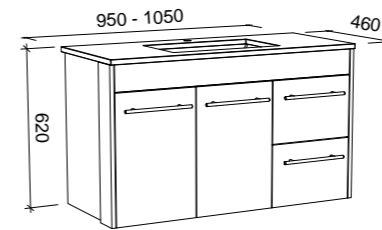

WALL TO WALL 951mm - 1050mm (Nominate the exact size you require when ordering)

Wall Hung

CABINET WITH	SKU	RRP
20mm SilkSurface Top with White Gloss Above Counter Ceramic Basin	WTW-V-1050-C-SSA-W	$2,815
20mm SilkSurface Top with White Gloss Under Counter Ceramic Basin	WTW-V-1050-C-SSU-W	$2,815
No Top	WTW-VCO-1050-C-X-W	$1,569

Floor Standing