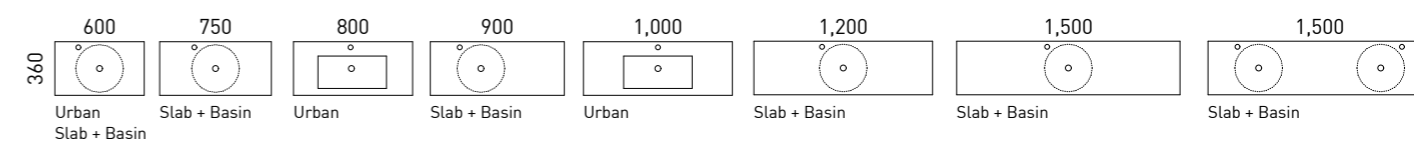

[01.] Karlie Vanity 1500mm | KAR-V-1500-D-SSA-W | $4,173 Classic Oak Cabinet with Silk Whisper SilkSurface Top and White Gloss Gem Ceramic Basins **[02.] Karlie Vanity 600mm** | KAR-V-600-C-SSA-W | $1,939 Prime Oak Cabinet with Blanca Granite SilkSurface Top and White Gloss Ceramic Gem Basin **[03.] Karlie Vanity 1000mm** | KAR-V-1000-C-URB-W | $2,330 Black Satin Cabinet with Urban Ceramic Top **[04.] Karlie Vanity 750mm** | KAR-V-750-C-SSU-F | $2,486 Olive Satin Cabinet with Opalora SilkSurface Top and White Gloss Mini Round Under Counter Ceramic Basin **Please refer to pricelist pages for all available options.**

*Selected sizes. See page 232 for Vanity Top Collection.