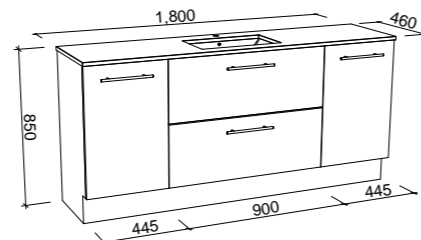

Floor Standing

CABINET WITH	SKU	RRP
20mm SilkSurface Top with White Gloss Above Counter Ceramic Basin	MAR-V-1800-C-SSA-W	$3,920
20mm SilkSurface Top with White Gloss Under Counter Ceramic Basin	MAR-V-1800-C-SSU-W	$3,920
No Top	MAR-VCO-1800-C-X-W	$2,209

CABINET WITH	SKU	RRP
20mm SilkSurface Top with White Gloss Above Counter Ceramic Basin	MAR-V-1800-C-SSA-F	$4,058
20mm SilkSurface Top with White Gloss Under Counter Ceramic Basin	MAR-V-1800-C-SSU-F	$4,058
No Top	MAR-VCO-1800-C-X-F	$2,359

NOTE: Only handles shorter than 400mm are available.

Marshall

G GOLD INCLUSIONS