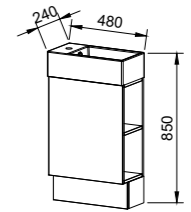

CABINET WITH	SKU	RRP
Liberty Ceramic Top Left-hand Offset	LOT-V-480-L-LIB-F	$856
No Top Left-hand Offset	LOT-VCO-480-L-X-F	$633

Marshall

G GOLD INCLUSIONS