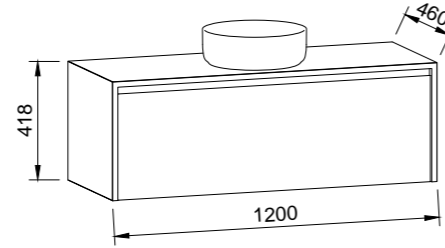

NOTE: Left and right-hand offsets also available. Order by replacing -C- with -L- or -R- in the relevant SKU.

AINSWORTH 1200mm

Wall Hung

CABINET WITH	SKU	RRP
20mm SilkSurface Top with White Gloss Above Counter Ceramic Basin	AIN-V-1200-C-SSA-W	\$3,525
20mm SilkSurface Top with White Gloss Under Counter Ceramic Basin	AIN-V-1200-C-SSU-W	\$3,525