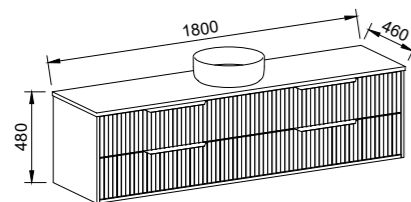

EMMETT 1800mm CENTRE BOWL

Wall Hung

CABINET WITH	SKU	RRP
20mm SilkSurface Top with White Gloss Above Counter Ceramic Basin	EMM-V-1800-C-SSA-W	$4,478
No Top	EMM-VCO-1800-C-X-W	$3,184

Floor Standing