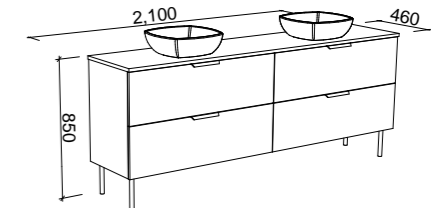

On Legs

CABINET WITH	SKU	RRP
20mm SilkSurface Top with White Gloss Above Counter Ceramic Basins	SHC-V-2100-D-SSA-W	$6,552
20mm SilkSurface Top with White Gloss Under Counter Ceramic Basins	SHC-V-2100-D-SSU-W	$6,552
No Top	SHC-VCO-2100-D-X-W	$3,650

CABINET WITH	SKU	RRP
20mm SilkSurface Top with White Gloss Above Counter Ceramic Basins	SHC-V-2100-D-SSA-L	$6,653
20mm SilkSurface Top with White Gloss Under Counter Ceramic Basins	SHC-V-2100-D-SSU-L	$6,653
No Top	SHC-VCO-2100-D-X-L	$3,841