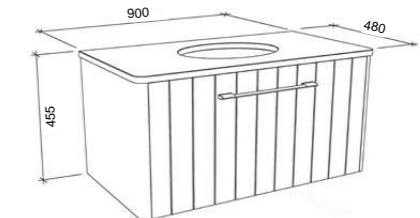

SABA 900mm

Wall Hung

CABINET WITH	SKU	RRP
20mm SilkSurface Top with White Gloss Above Counter Ceramic Basin	SAB-V-900-C-SSA-W	$2,249
20mm SilkSurface Top with White Gloss Under Counter Ceramic Basin	SAB-V-900-C-SSU-W	$2,540
No Top	SAB-VCO-900-C-X-W	$1,218