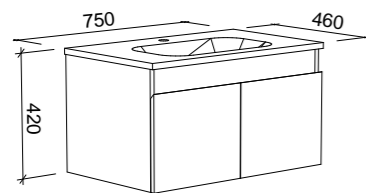

Rockford

S SILVER INCLUSIONS

ROCKFORD 750mm

Wall Hung

CABINET WITH	SKU	RRP
Alpha Ceramic Top	RKF-V-750-C-APH-W	\$1,080
Haven Matt Dolomite Top	RKF-V-750-C-HVN-W	\$1,080
No Top	RKF-VCO-750-C-X-W	\$697

Floor Standing