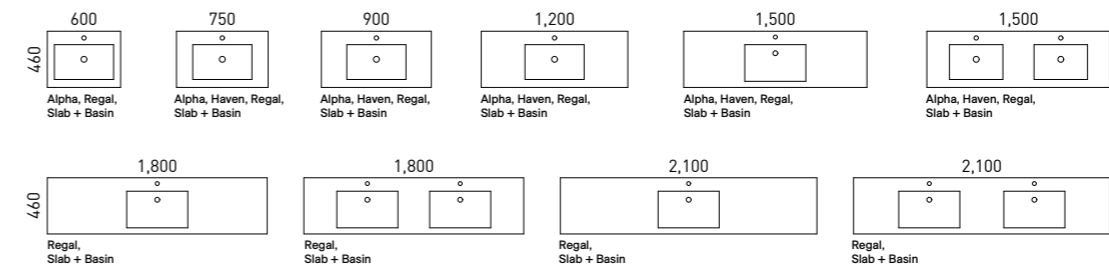

The Grange has an elegant 16mm surround and looks stunning in any contemporary bathroom. With the luxury of all-drawers, the Grange offers storage in style.

Available in wall hung and floor standing.

- Top options include:
 - 20mm integrated tops - Alpha*, Regal or Haven*
 - 20mm SilkSurface slab top with above or under counter basin/s