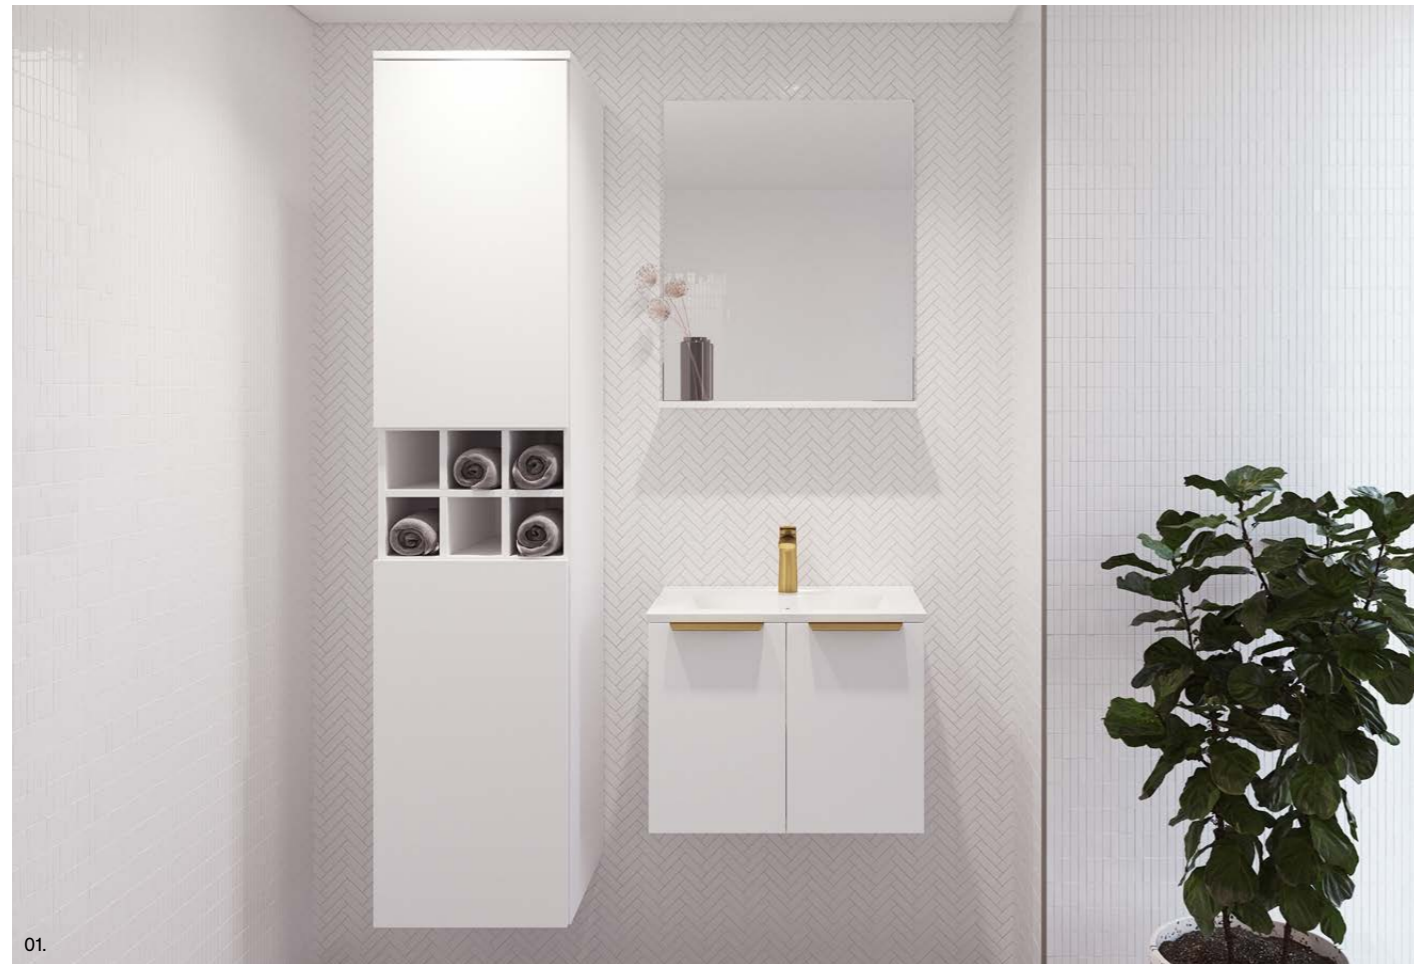

St Clair Tallboy

Introducing the St Clair Tallboy, a stylish and functional addition to any bathroom. With its centre towel storage and adjustable shelves inside, this tallboy will keep your space organised and clutter-free, elevating your bathrooms overall aesthetic.

- Upgrade to Platinum option with Luxe Graphite interior to match Platinum vanities
- Available in wall hung, floor standing, and on legs.