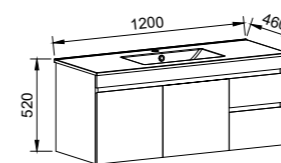

INDIANA 900mm

Wall Hung

CABINET WITH	SKU	RRP
Alpha Ceramic Top	IND-V-900-C-APH-W	\$1,238
No Top	IND-VCO-900-C-X-W	\$999

INDIANA 1200mm

Wall Hung

CABINET WITH	SKU	RRP
Alpha Ceramic Top	IND-V-1200-C-APH-W	\$1,624
No Top	IND-VCO-1200-C-X-W	\$1,254