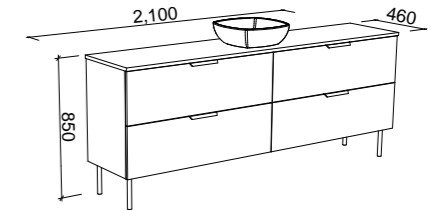

On Legs

CABINET WITH	SKU	RRP
20mm SilkSurface Top with White Gloss Above Counter Ceramic Basin	SHC-V-2100-C-SSA-W	$6,004
20mm SilkSurface Top with White Gloss Under Counter Ceramic Basin	SHC-V-2100-C-SSU-W	$6,004
No Top	SHC-VCO-2100-C-X-W	$3,650

CABINET WITH	SKU	RRP
20mm SilkSurface Top with White Gloss Above Counter Ceramic Basin	SHC-V-2100-C-SSA-L	$6,105
20mm SilkSurface Top with White Gloss Under Counter Ceramic Basin	SHC-V-2100-C-SSU-L	$6,105
No Top	SHC-VCO-2100-C-X-L	$3,841