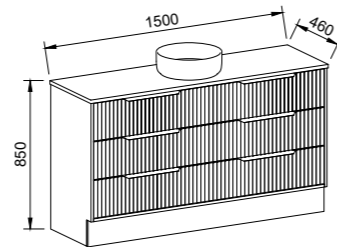

CABINET WITH	SKU	RRP
20mm SilkSurface Top with White Gloss Above Counter Ceramic Basin	EMM-V-1500-C-SSA-F	$5,093
No Top	EMM-VCO-1500-C-X-F	$3,980