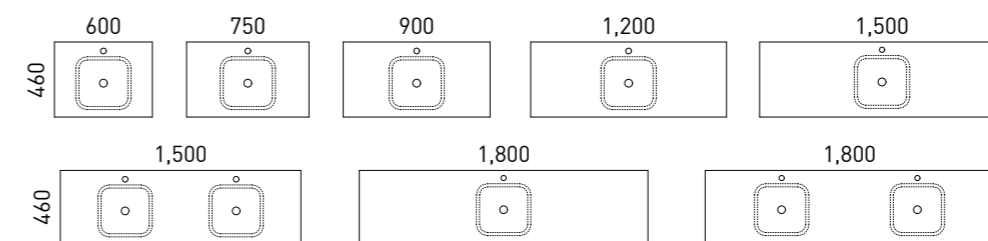

Available in wall hung or floor standing.

- Top options include:
 - 18mm laminated top with above counter basin/s
- Cabinet options include:
 - Woodgrain only

[01.] Delaware Vanity 1200mm | DEL-V-1200-C-LMA-W | \$2,208 Planked Urban Oak Cabinet with Laminate Top and White Gloss Allure Flute Ceramic Basin **[02.] Delaware Vanity 1500mm** | DEL-V-1500-C-LMA-F | \$3,241 Tassie Oak Cabinet with Laminate Top and White Gloss Enchant Ceramic Basin **[03.] Delaware Vanity 1800mm** | DEL-V-1800-D-LMA-W | \$2,968 Prime Oak Cabinet with Laminate Top and White Gloss Allure Ceramic Basins **[04.] Delaware Vanity 900mm** | DEL-V-900-C-LMA-W | \$1,653 Perugian Walnut Cabinet with Laminate Top and White Gloss Allure Raked Ceramic Basin **Please refer to pricelist pages for all available options.**