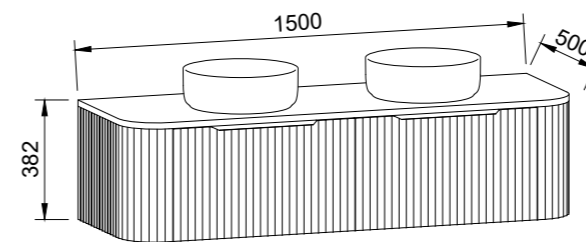

SANTOS 1500mm DOUBLE BOWL

Wall Hung

CABINET WITH	SKU	RRP
20mm SilkSurface Top with White Gloss Above Counter Ceramic Basins	SAN-V-1500-D-SSA-W	$3,780
No Top	SAN-VCO-1500-D-X-W	$2,882