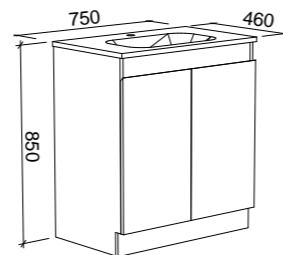

Rockford

S SILVER INCLUSIONS

ROCKFORD 750mm

Wall Hung

CABINET WITH	SKU	RRP
Alpha Ceramic Top	RKF-V-750-C-APH-W	\$1,080
Haven Matt Dolomite Top	RKF-V-750-C-HVN-W	\$1,080
No Top	RKF-VCO-750-C-X-W	\$697

Floor Standing