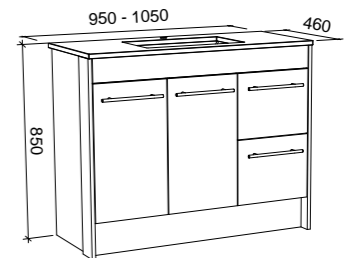

CABINET WITH	SKU	RRP
20mm SilkSurface Top with White Gloss Above Counter Ceramic Basin	WTW-V-1050-C-SSA-F	$3,122
20mm SilkSurface Top with White Gloss Under Counter Ceramic Basin	WTW-V-1050-C-SSU-F	$3,122
No Top	WTW-VCO-1050-C-X-F	$1,875