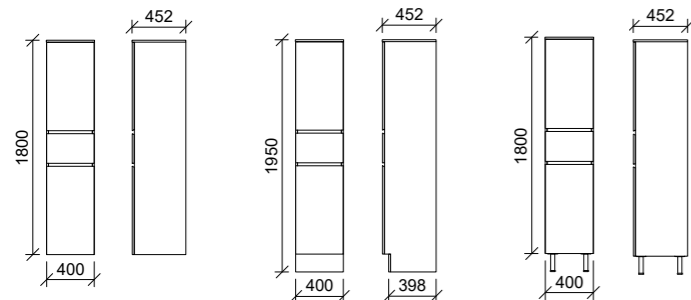

Fraser Tallboy

The Fraser Tallboy is the perfect solution if you're looking to maximise storage in your bathroom without compromising on looks. Its slim design makes it the ideal fit for smaller spaces.

- Upgrade to Platinum option with Luxe Graphite interior to match Platinum vanities
- Door and drawer combination
- Available in wall hung, floor standing, and on legs

[01.] Fraser Tallboy | FRS-TB-400-W-G | $1,722 Grey Beige Satin Cabinet **[02.] Fraser Tallboy** | FRS-TB-400-W-G | $1,722 Light Grey Satin Cabinet
Please refer to pricelist pages for all available options.

Hudson Tallboy

The Hudson Tallboy is the epitome of modern elegance, with concealed storage space and push-to-open doors offering a sleek and minimalistic design. Choose between a paint or woodgrain finish, or go two-toned at no additional cost

- Upgrade to Platinum option with Luxe Graphite interior to match Platinum vanities
- Push-to-Open is standard, handles (excluding Fingerpull) also available
- Available in wall hung