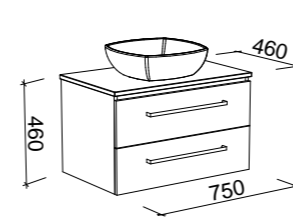

ASHTON 750mm

Wall Hung

CABINET WITH	SKU	RRP
20mm SilkSurface Top with White Gloss Above Counter Ceramic Basin	ASH-V-750-C-SSA-W	$3,049
No Top	ASH-VCO-750-C-X-W	$1,828

Floor Standing