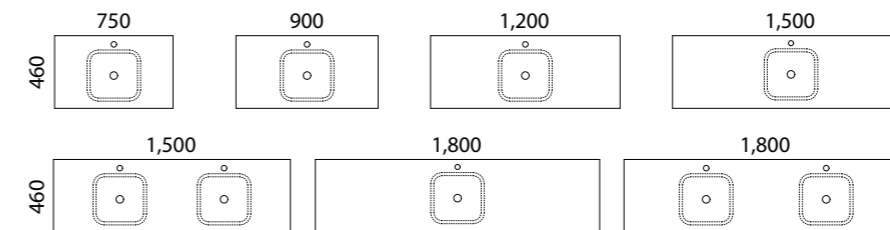

[01.] Ashton Vanity 900mm | ASH-V-900-C-SSA-W | $3,329 Bayleaf Cabinet with Stratiss SilkSurface Top and White Gloss Iconic 420 Ceramic Basin **[02.] Ashton Vanity 1200mm** | ASH-V-1200-C-SSA-W | $3,955 White Satin Cabinet with Bianco Pearl SilkSurface Top and White Gloss Myrtle Ceramic Basin | Shown with Under Cabinet Lighting | LED-L-UNDERCAB-V | ADD $413 **[03.] Ashton Vanity 1800mm** | ASH-V-1800-D-SSA-W | $5,633 Florentine Walnut Cabinet with Arctic White SilkSurface Top and White Gloss Enchant Ceramic Basins **[04.] Ashton Vanity 900mm** | ASH-V-900-C-SSA-W | $3,329 Perugian Walnut Cabinet with Calcutta Snow SilkSurface Top and White Gloss Radius Inset Ceramic Basin | Shown with Under Cabinet Lighting | LED-L-UNDERCAB-V | ADD $413 **Please refer to pricelist pages for all available options.**