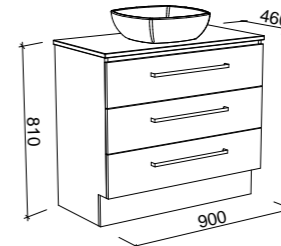

CABINET WITH	SKU	RRP
20mm SilkSurface Top with White Gloss Above Counter Ceramic Basin	ASH-V-900-C-SSA-F	$3,839
No Top	ASH-VCO-900-C-X-F	$2,389

On Legs