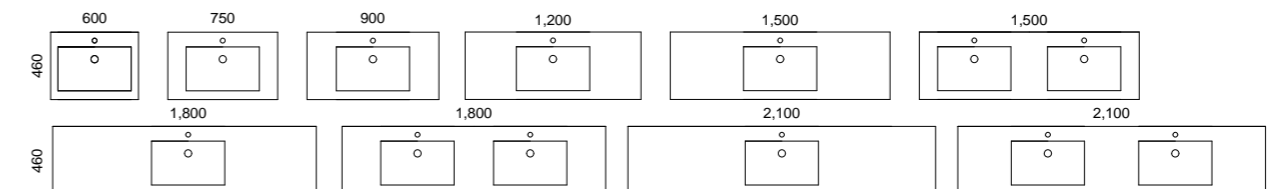

[01.] Sutherland House Vanity 1500mm | SHC-V-1500-D-SSA-L | $5,555 Grey Beige Satin Cabinet with Blanca Granite SilkSurface Top and White Gloss Lorenzo Inset Ceramic Basins
[02.] Sutherland House Vanity 900mm | SHC-V-900-C-SSA-L | $3,513 Light Pistachio Satin Cabinet with Lapis Salt SilkSurface Top and White Matt Enchant Ceramic Basin | Shown with Basin Colour Upgrade | UPG-OPT-BASCOLOUR | ADD $152
[03.] Sutherland House Vanity 1500mm | SHC-V-1500-D-SSA-W | $5,454 Olive Satin Cabinet with White Crystal Boulder SilkSurface Top and White Gloss Rome Inset Ceramic Basins | Shown with Under Cabinet Vanity Lighting | LED-L-UNDERCAB-V | ADD $413
[04.] Sutherland House Vanity 1200mm | SHC-V-1200-C-SSA-W | $3,796 Steel Grey Satin Cabinet with Stratiss SilkSurface Top and White Gloss Allure Ceramic Basin | Shown with Under Cabinet Vanity Lighting | LED-L-UNDERCAB-V | ADD $413
[05.] Sutherland House Vanity 1200mm | SHC-V-1200-C-SSA-W | $3,796 Light Grey Satin Cabinet with White Crystal Boulder SilkSurface Top and White Gloss Corrida Inset Mineral Composite Basin | Shown with Mineral Composite Basin Upgrade | UPG-OPT-BASCOLOUR | ADD $152
Please refer to pricelist pages for all available options.