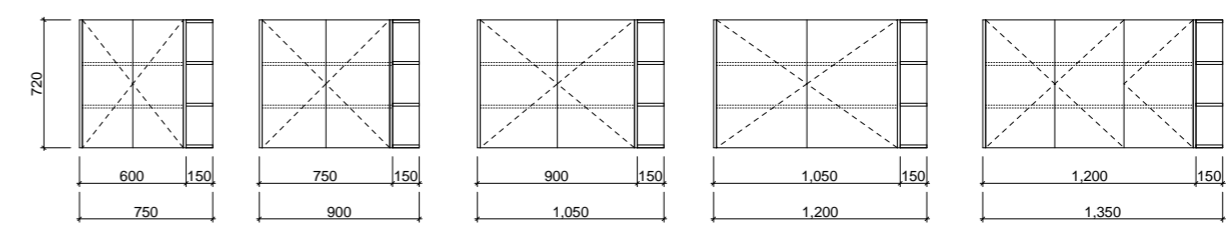

New York Shaving Cabinet

Unleash your interior design potential with the versatile New York shaver. This sophisticated piece features exterior display shelves at one end, offering a beautiful space to showcase your favourite decor. To accommodate your bathroom layout, the shelves can be fully reversed (unless ordered with upgrades).

- Upgrade to Platinum option with Luxe Graphite interior and glass internal shelves to match Platinum vanities
- Semi-recessed option available upon request (additional charges apply)
- Optional under cabinet lighting available (additional charges apply)

All cabinets 166mm deep. Usable as left- or right-hand shelves.