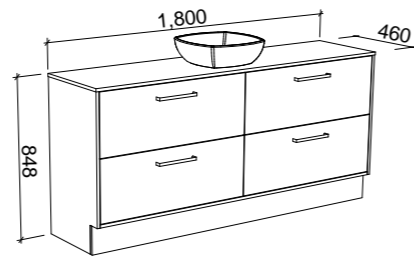

CABINET WITH	SKU	RRP
18mm Laminate Top with White Gloss Ceramic Above Counter Basin	DEL-V-1800-C-LMA-F	$3,497
No Top	DEL-VCO-1800-C-X-F	$2,554