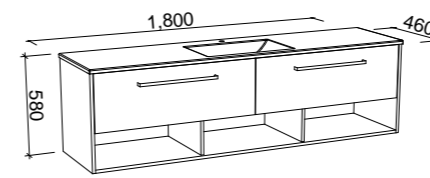

KANSAS 1800mm CENTRE BOWL

Wall Hung

CABINET WITH	SKU	RRP
Regal Mineral Composite Top	KAN-V-1800-C-REG-W	$3,825
20mm SilkSurface Top with White Gloss Above Counter Ceramic Basin	KAN-V-1800-C-SSA-W	$4,183
20mm SilkSurface Top with White Gloss Under Counter Ceramic Basin	KAN-V-1800-C-SSU-W	$4,183
No Top	KAN-VCO-1800-C-X-W	$2,353

Floor Standing