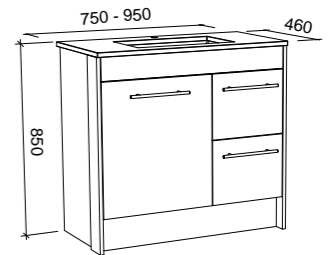

CABINET WITH	SKU	RRP
20mm SilkSurface Top with White Gloss Above Counter Ceramic Basin	WTW-V-950-C-SSA-F	$2,959
20mm SilkSurface Top with White Gloss Under Counter Ceramic Basin	WTW-V-950-C-SSU-F	$2,959
No Top	WTW-VCO-950-C-X-F	$1,785