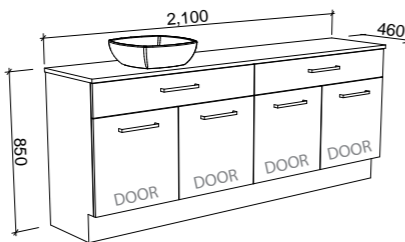

CABINET WITH	SKU	RRP
20mm SilkSurface Top with White Gloss Above Counter Ceramic Basin Left-hand Offset	TAY-V-2100-L-SSA-F	$4,283
No Top Left-hand Offset	TAY-VCO-2100-L-X-F	$2,213

On Legs