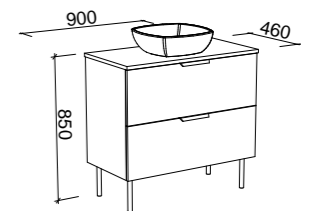

CABINET WITH	SKU	RRP
20mm SilkSurface Top with White Gloss Above Counter Ceramic Basin	SHC-V-900-C-SSA-L	$3,513
20mm SilkSurface Top with White Gloss Under Counter Ceramic Basin	SHC-V-900-C-SSU-L	$3,513
No Top	SHC-VCO-900-C-X-L	$2,455