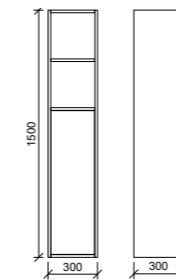

Hudson Duo Tallboy

The Hudson Duo Tallboy is a versatile and stylish storage solution that offers endless possibilities for organisation and styling. It's designed with functionality in mind, featuring two open shelves at the top, and a push-to-open door that reveals adjustable melamine shelves inside.

- Upgrade to Platinum option with Luxe Graphite interior to match Platinum vanities
- Push-to-Open is standard, handles (excluding Fingerpull) also available
- Available in two-tone at no additional charge
- Available in wall hung

[01.] Hudson Duo Tallboy | HDD-TB-300-W-G | $1,420 Boston Oak Cabinet Please refer to pricelist pages for all available options.