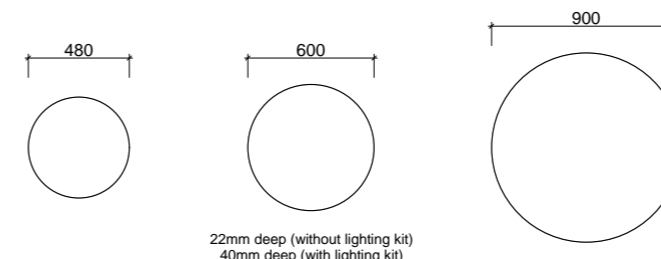

[01.] Oxford Mirror 480mm | OXF-M-480-480 | $299 **[02.] Oxford Mirror 600mm** | OXF-M-600-600 | $573 each | Shown with Mirror Lighting Upgrade | LED-L-MIRROR | ADD $413 per mirror **[03.] Oxford Mirror 900mm** | OXF-M-900-900 | $916 | Shown with Mirror Lighting Upgrade | LED-L-MIRROR | ADD $413 **Please refer to pricelist pages for all available options.**