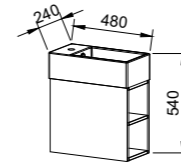

NOTE: Cabinet will stay the same size on the Kingsley, regardless of the top option.

Lottie

S SILVER INCLUSIONS

LOTTIE 480mm

Wall Hung

CABINET WITH	SKU	RRP
Liberty Ceramic Top Left-hand Offset	LOT-V-480-L-LIB-W	\$807
No Top Left-hand Offset	LOT-VCO-480-L-X-W	\$600