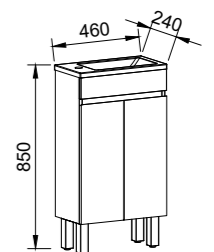

CABINET WITH	SKU	RRP
Ensuite Mineral Composite Top Left-hand Offset	ENS-V-460-L-ENS-L	$1,167
No Top Left-hand Offset	ENS-VCO-460-L-X-L	$900

NOTE: Right-hand offset also available. Order by replacing -L- with -R- in the relevant SKU. Only handles shorter than 200mm are available.