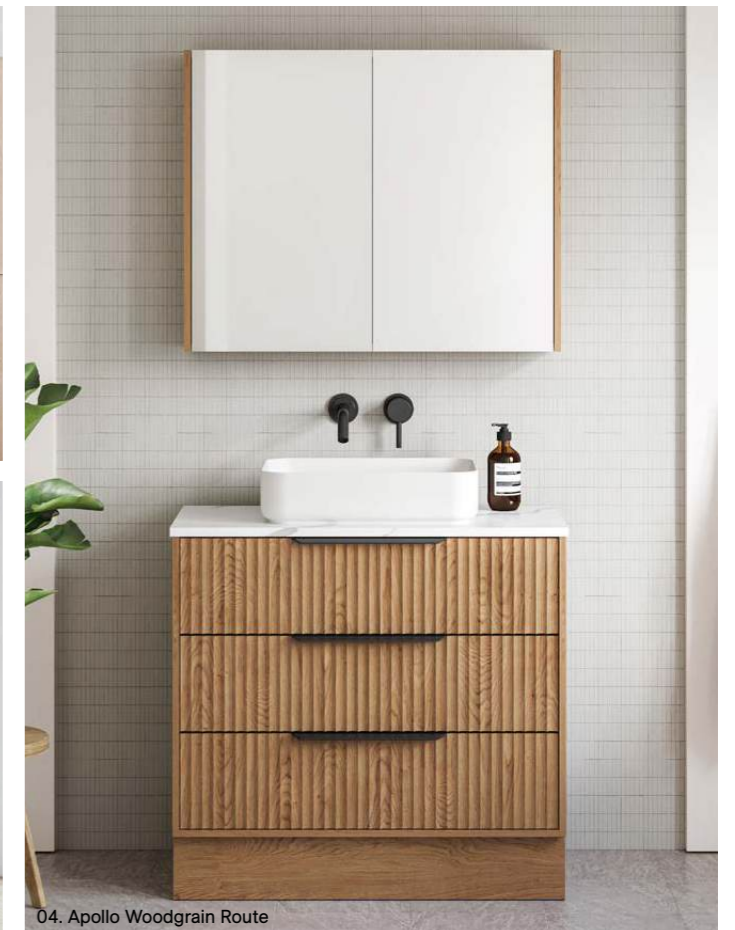

Building on the Elwood's popularity, the Emmett takes it a step further with stacked drawers for enhanced storage. This sleek, contemporary design with a fluted front adds a touch of coastal flair to your bathroom without overwhelming the space.

Available in wall hung or floor standing.

- Top options include:
  - 20mm SilkSurface slab top with above counter basin/s
- Cabinet options include:
  - Painted, Coastal Oak, Prime Oak, Tassie Oak, Florentine Walnut, or Bottega Oak
- Handle options include:
  - 350mm in Loft, Ova, or Wave