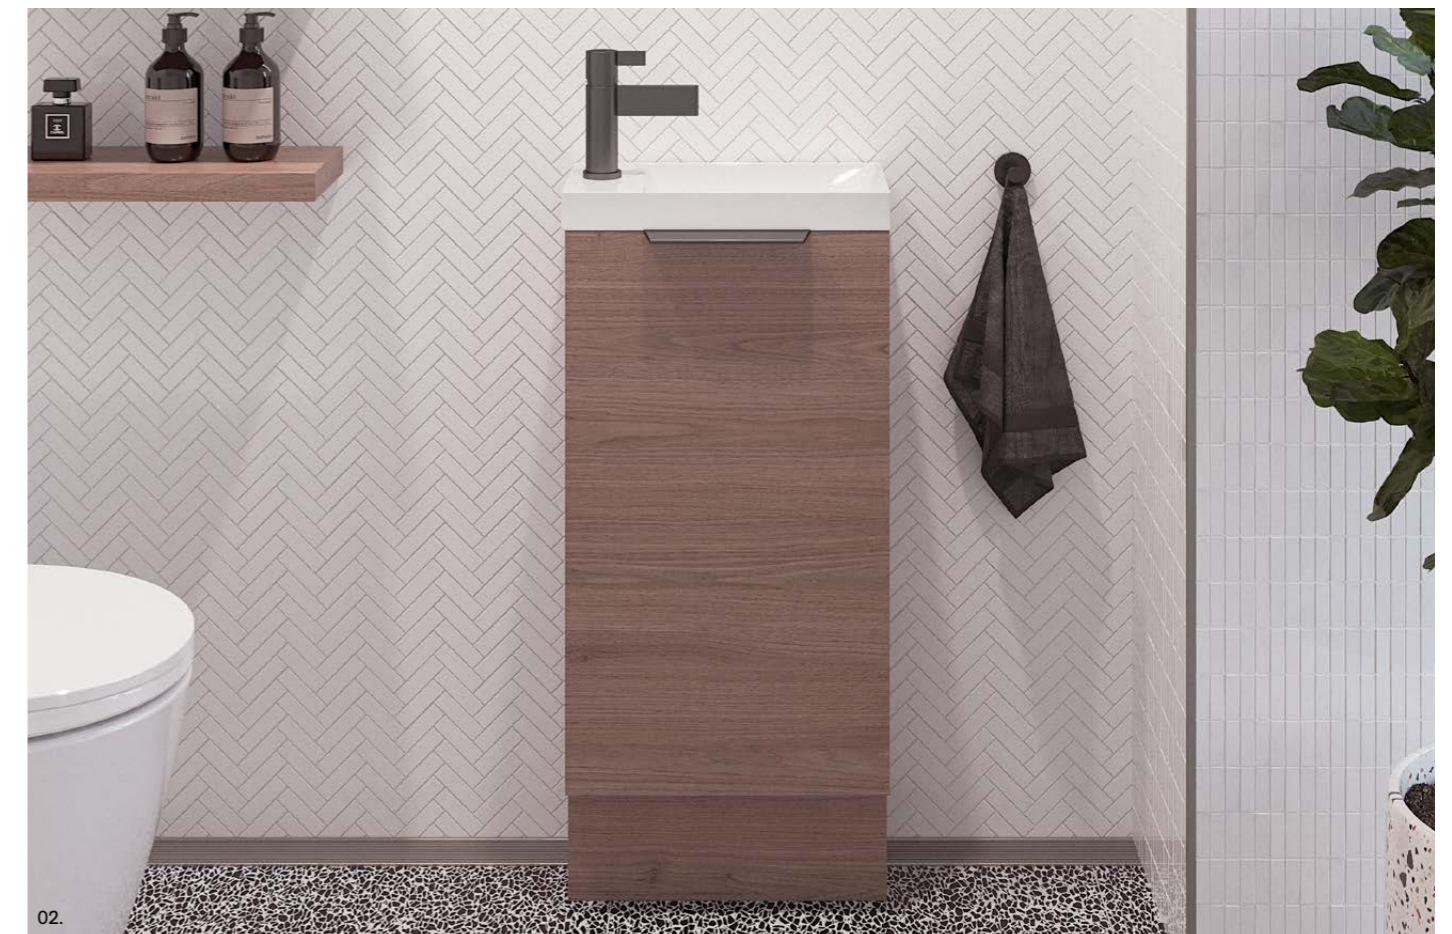

[01.] Ollie Vanity 550mm | OLL-V-550-R-NAN-W | $828 Dark Grey Satin Cabinet with Nano Dolomite Top [02.] Ollie Vanity 400mm | OLL-V-400-L-NAN-F | $828 Florentine Walnut Cabinet with Nano Dolomite Top **Please refer to pricelist pages for all available options.**