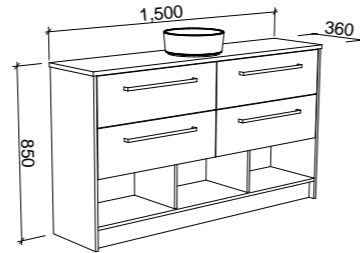

CABINET WITH	SKU	RRP
20mm SilkSurface Top with White Gloss Above Counter Ceramic Basin	KAR-V-1500-C-SSA-F	$4,804
20mm SilkSurface Top with White Gloss Ceramic Under Counter Basin	KAR-V-1500-C-SSU-F	$4,804
No Top	KAR-VCO-1500-C-X-F	$3,136

Floor Standing