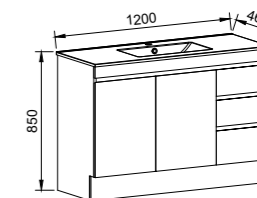

CABINET WITH	SKU	RRP
Alpha Ceramic Top	IND-V-1200-C-APH-F	$1,956
No Top	IND-VCO-1200-C-X-F	$1,595