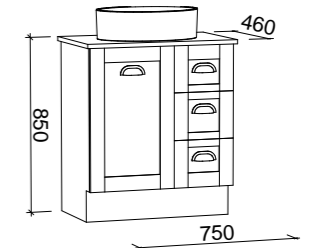

CABINET WITH	SKU	RRP
Alpha Ceramic Top	VIC-V-750-C-APH-F	$2,209
20mm SilkSurface Top with White Gloss Above Counter Ceramic Basin	VIC-V-750-C-SSA-F	$2,667
20mm SilkSurface Top with White Gloss Under Counter Ceramic Basin (2x doors only)	VIC-V-750-C-SSU-F	$2,667
60mm SilkSurface Freedom Top with White Gloss Above Counter Ceramic Basin	VIC-V-750-C-FRA-F	$2,830
60mm SilkSurface Freedom Top with White Gloss Under Counter Ceramic Basin	VIC-V-750-C-FRU-F	$2,830
No Top	VIC-VCO-750-C-X-F	$2,096
No Top (2x doors only)	VICU-VCO-750-C-X-F	$2,096