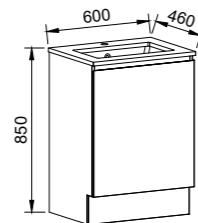

CABINET WITH	SKU	RRP
20mm SilkSurface Top with White Gloss Above Counter Ceramic Basin	DAK-V-600-C-SSA-F	$2,867
20mm SilkSurface Top with White Gloss Under Counter Ceramic Basin	DAK-V-600-C-SSU-F	$2,867
No Top	DAK-VCO-600-C-X-F	$1,665

On Legs