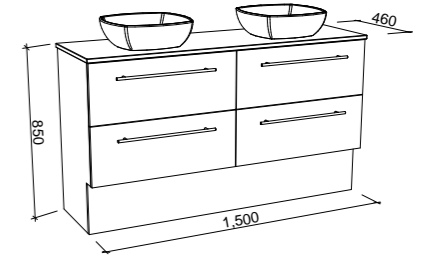

CABINET WITH	SKU	RRP
20mm SilkSurface Top with White Gloss Above Counter Ceramic Basins	OXB-V-1500-D-SSA-F	$5,101
20mm SilkSurface Top with White Gloss Under Counter Ceramic Basins	OXB-V-1500-D-SSU-F	$5,101
No Top	OXB-VCO-1500-D-X-F	$3,060