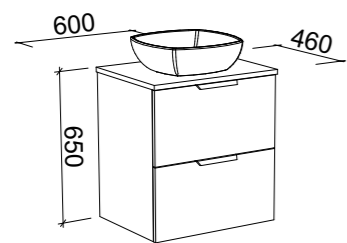

SUTHERLAND HOUSE 600mm

Wall Hung

On Legs

CABINET WITH	SKU	RRP
20mm SilkSurface Top with White Gloss Above Counter Ceramic Basin	SHC-V-600-C-SSA-W	$2,957
20mm SilkSurface Top with White Gloss Under Counter Ceramic Basin	SHC-V-600-C-SSU-W	$2,957
No Top	SHC-VCO-600-C-X-W	$1,875