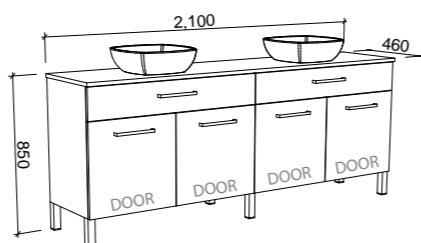

CABINET WITH	SKU	RRP
20mm SilkSurface Top with White Gloss Above Counter Ceramic Basins	TAY-V-2100-D-SSA-L	$4,711
No Top	TAY-VCO-2100-D-X-L	$2,381

Theo

S SILVER INCLUSIONS