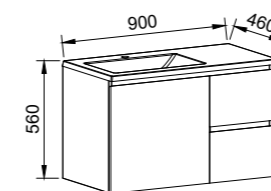

CARLO 900mm OFFSET BOWL

Wall Hung

CABINET WITH	SKU	RRP
Regal Mineral Composite Top Left-hand Offset	CAR-V-900-L-REG-W	$1,775
No Top Left-hand Offset	CAR-VCO-900-L-X-W	$1,410

NOTE: Right-hand offset also available. Order by replacing **-L-** with **-R-** in the relevant SKU.

Floor Standing