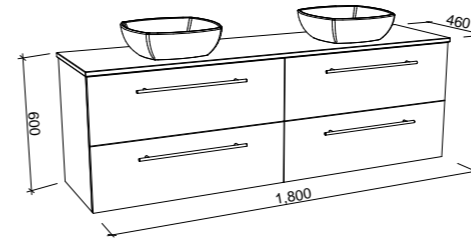

OXBOW 1800mm DOUBLE BOWL

Wall Hung

CABINET WITH	SKU	RRP
20mm SilkSurface Top with White Gloss Above Counter Ceramic Basins	OXB-V-1800-D-SSA-W	$5,017
20mm SilkSurface Top with White Gloss Under Counter Ceramic Basins	OXB-V-1800-D-SSU-W	$5,017
No Top	OXB-VCO-1800-D-X-W	$2,962

Floor Standing