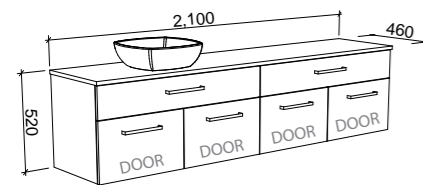

TAYLOR 2100mm OFFSET BOWL

Wall Hung

CABINET WITH	SKU	RRP
20mm SilkSurface Top with White Gloss Above Counter Ceramic Basin Left-hand Offset	TAY-V-2100-L-SSA-W	$3,828
No Top Left-hand Offset	TAY-VCO-2100-L-X-W	$1,750

Floor Standing