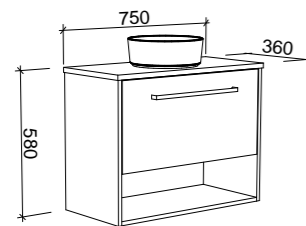

KARLIE 750mm

Wall Hung

CABINET WITH	SKU	RRP
20mm SilkSurface Top with White Gloss Above Counter Ceramic Basin	KAR-V-750-C-SSA-W	$2,120
20mm SilkSurface Top with White Gloss Ceramic Under Counter Basin	KAR-V-750-C-SSU-W	$2,120
No Top	KAR-VCO-750-C-X-W	$1,196

Floor Standing