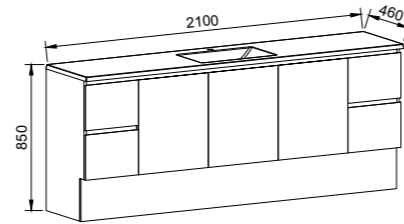

Carlo

G GOLD INCLUSIONS

CARLO 2100mm CENTRE BOWL

Wall Hung

CABINET WITH	SKU	RRP
Regal Mineral Composite Top	CAR-V-2100-C-REG-W	\$5,221
No Top	CAR-VCO-2100-C-X-W	\$2,645

Floor Standing

CABINET WITH	SKU	RRP
Regal Mineral Composite Top	CAR-V-2100-C-REG-F	\$5,543
No Top	CAR-VCO-2100-C-X-F	\$2,983