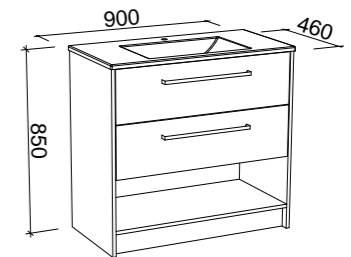

CABINET WITH	SKU	RRP
Alpha Ceramic Top	KAN-V-900-C-APH-F	$2,309
Regal Mineral Composite Top	KAN-V-900-C-REG-F	$2,309
Haven Matt Dolomite Top	KAN-V-900-C-HVN-F	$2,309
20mm SilkSurface Top with White Gloss Above Counter Ceramic Basin	KAN-V-900-C-SSA-F	$2,996
20mm SilkSurface Top with White Gloss Under Counter Ceramic Basin	KAN-V-900-C-SSU-F	$2,996
No Top	KAN-VCO-900-C-X-F	$1,752