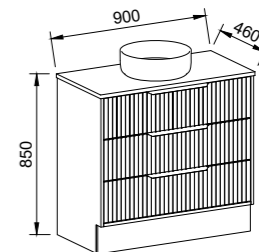

CABINET WITH	SKU	RRP
20mm SilkSurface Top with White Gloss Above Counter Ceramic Basin	EMM-V-900-C-SSA-F	$3,193
No Top	EMM-VCO-900-C-X-F	$2,447

Floor Standing