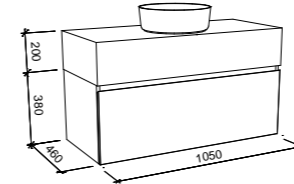

KINGSLEY 1050mm

Wall Hung

CABINET WITH	SKU	RRP
Regal Mineral Composite Top	KIN-V-1050-C-REG-W	$1,580
Stadium Mineral Composite Top	KIN-V-1050-C-STD-W	$1,580
20mm SilkSurface Top with Above Counter White Gloss Ceramic Basin	KIN-V-1050-C-SSA-W	$2,273
20mm SilkSurface Top with Under Counter White Gloss Ceramic Basin	KIN-V-1050-C-SSU-W	$2,558
60mm SilkSurface Freedom Top with Above Counter White Gloss Ceramic Basin	KIN-V-1050-C-FRA-W	$2,477
60mm SilkSurface Freedom Top with Under Counter White Gloss Ceramic Basin	KIN-V-1050-C-FRU-W	$2,726
200mm SilkSurface Box Top with Above Counter White Gloss Ceramic Basin	KIN-V-1050-C-BXA-W	$2,888
200mm SilkSurface Box Top with Under Counter White Gloss Ceramic Basin	KIN-V-1050-C-BXU-W	$2,888
No Top	KIN-VCO-1050-C-X-W	$931

NOTE: Cabinet will stay the same size on the Kingsley, regardless of the top option.