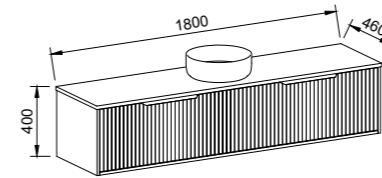

ELWOOD 1800mm CENTRE BOWL

Wall Hung

CABINET WITH	SKU	RRP
20mm SilkSurface Top with White Gloss Above Counter Ceramic Basin	ELW-V-1800-C-SSA-W	$3,788
20mm SilkSurface Top with White Gloss Under Counter Ceramic Basin	ELW-V-1800-C-SSU-W	$3,946
No Top	ELW-VCO-1800-C-X-W	$1,949

Floor Standing