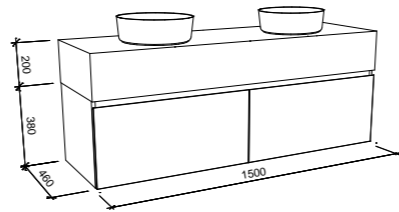

KINGSLEY 1500mm DOUBLE BOWL

Wall Hung

CABINET WITH	SKU	RRP
Alpha Ceramic Top	KIN-V-1500-D-APH-W	$2,956
Regal Mineral Composite Top	KIN-V-1500-D-REG-W	$2,835
Stadium Mineral Composite Top	KIN-V-1500-D-STD-W	$2,835
Haven Matt Dolomite Top	KIN-V-1500-D-HVN-W	$2,835
20mm SilkSurface Top with Above Counter White Gloss Ceramic Basins	KIN-V-1500-D-SSA-W	$3,397
20mm SilkSurface Top with Under Counter White Gloss Ceramic Basins	KIN-V-1500-D-SSU-W	$3,968
60mm SilkSurface Freedom Top with Above Counter White Gloss Ceramic Basins	KIN-V-1500-D-FRA-W	$3,838
60mm SilkSurface Freedom Top with Under Counter White Gloss Ceramic Basins	KIN-V-1500-D-FRU-W	$4,337
200mm SilkSurface Box Top with Above Counter White Gloss Ceramic Basins	KIN-V-1500-D-BXA-W	$4,367
200mm SilkSurface Box Top with Under Counter White Gloss Ceramic Basins	KIN-V-1500-D-BXU-W	$4,367
No Top	KIN-VCO-1500-D-X-W	$1,400