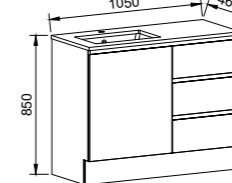

CABINET WITH	SKU	RRP
20mm SilkSurface Top with White Gloss Above Counter Ceramic Basin Left-hand Offset	DAK-V-1050-L-SSA-F	$4,437
20mm SilkSurface Top with White Gloss Under Counter Ceramic Basin Left-hand Offset	DAK-V-1050-L-SSU-F	$4,437
No Top Left-hand Offset	DAK-VCO-1050-L-X-F	$2,453

On Legs