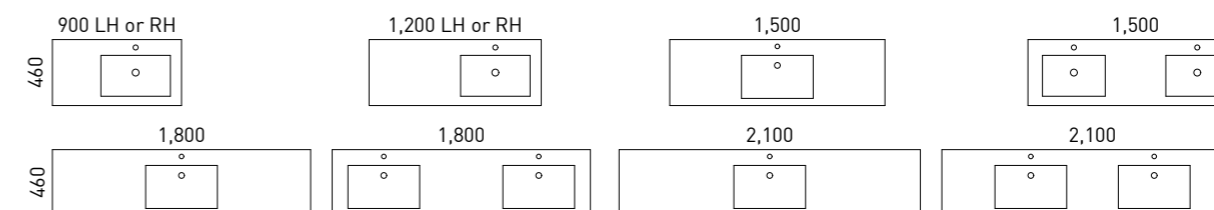

[01.] Marshall Vanity 900mm | MAR-V-900-R-SSA-W | $2,772 Olive Satin Cabinet with Star Dust SilkSurface Top and White Gloss Florent Ceramic Basin **[02.] Marshall Vanity 1500mm** | MAR-V-1500-D-SSA-W | $3,872 Oxidised Beamwood Cabinet with Arctic White SilkSurface Top and White Gloss Allure Ceramic Basins | Shown with Under Cabinet Vanity Lighting | LED-L-UNDERCAB-V | ADD $413 **[03.] Marshall Vanity 1500mm** | MAR-V-1500-C-SSA-W | $3,697 Classic Oak Cabinet with Calcutta Snow SilkSurface Top and White Gloss Iconic 500 Ceramic Basin **Please refer to pricelist pages for all available options.**

*Selected sizes. See page 232 for Vanity Top Collection.