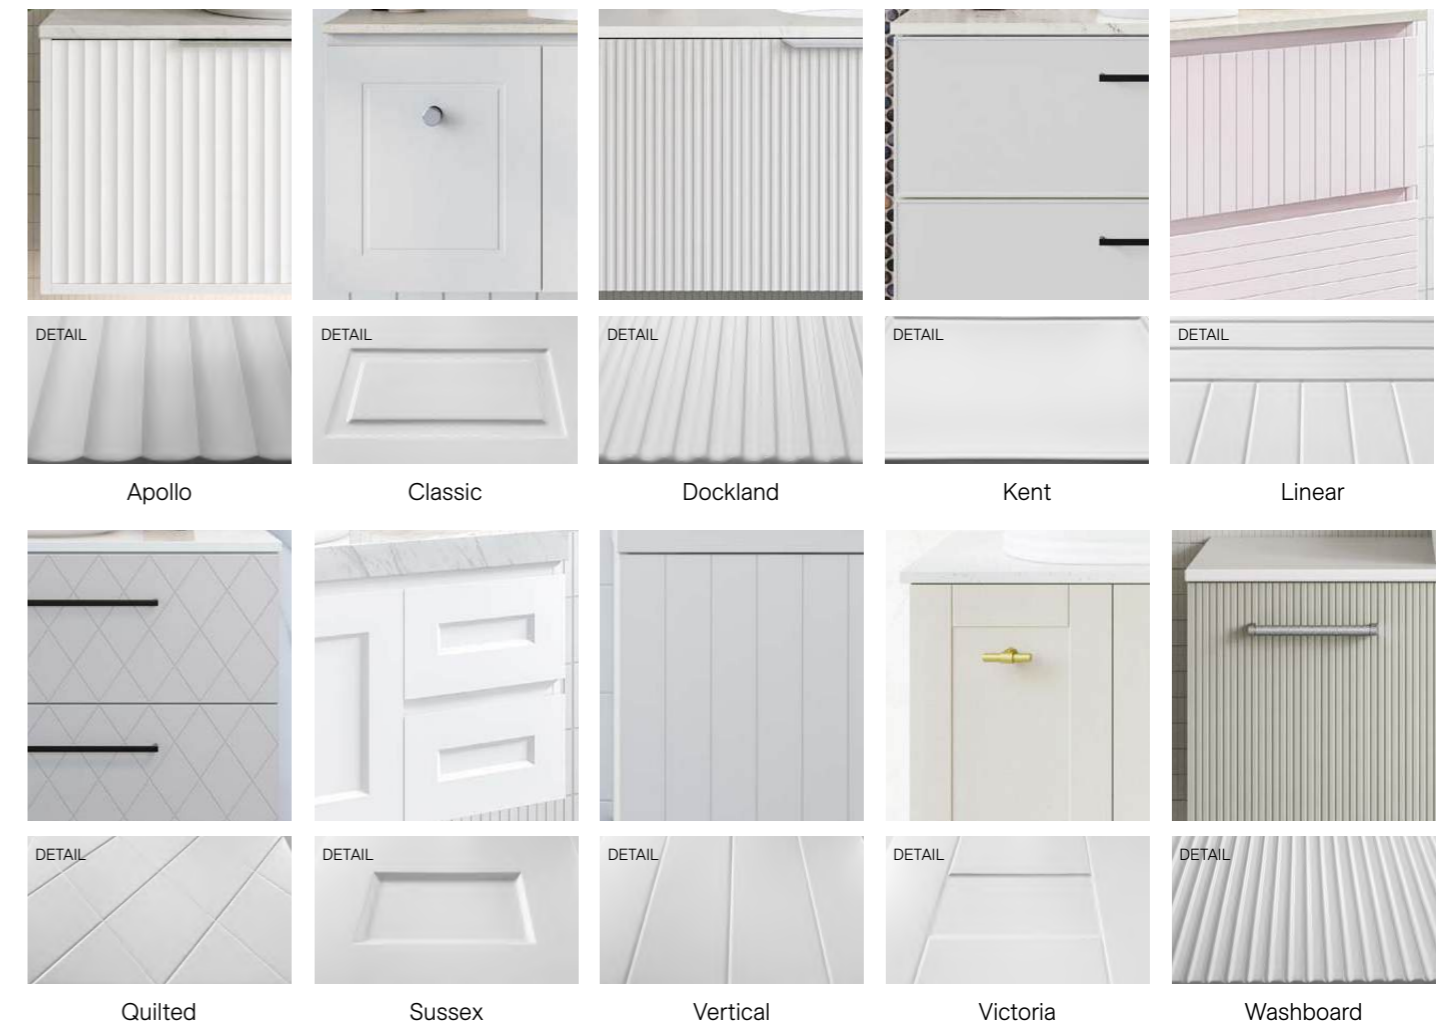

DOOR/DRAWER UPGRADE OPTIONS*

DOOR/DRAWER UPGRADE OPTIONS

Upgrade Options (Price per door/drawer)		
	SKU	RRP
Upgrade Vanity or Tallboy to Apollo Route	ROU-OPT-APOLLO	$186
Upgrade Vanity or Tallboy to Classic Route	ROU-OPT-CLASSIC	$120
Upgrade Vanity or Tallboy to Dockland Route	ROU-OPT-DOCKLAND	$186
Upgrade Vanity or Tallboy to Kent Route	ROU-OPT-KENT	$186
Upgrade Vanity or Tallboy to Linear Route	ROU-OPT-LINEAR	$120
Upgrade Vanity or Tallboy to Quilted Route	ROU-OPT-QUILTED	$120
Upgrade Vanity or Tallboy to Sussex Route	ROU-OPT-SUSSEX	$186
Upgrade Vanity or Tallboy to Victoria Route	ROU-OPT-VICTORIA	$186
Upgrade Vanity or Tallboy to Washboard Route	ROU-OPT-WASHBOARD	$186
Upgrade Vanity or Tallboy to Vertical Route	ROU-OPT-VERTICAL	$120

SPECIAL CABINET COLOUR OPTIONS

Colour Options (Price per cabinet)		
	SKU	RRP
Laminex Melamine Special Colours	COL-OPT-LML	$244
Polytec Melamine Special Colours	COL-OPT-PML	$244
Polytec Ravine/Legato Special Colours	COL-OPT-PRL	$337
Special Paint Colour	COL-OPT-SPC	$244
All other Non Standard Melamine Colours		POA

*Drawer and door widths might vary depending on cabinet layout. Available in painted finishes only. Caprio, Deco, Farmhouse, Regency and Retro routes non-upgradeable for all cabinets. Apollo route not available on cabinets with Nano top.