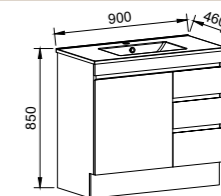

CABINET WITH	SKU	RRP
Alpha Ceramic Top	IND-V-900-C-APH-F	$1,531
No Top	IND-VCO-900-C-X-F	$1,301

Floor Standing