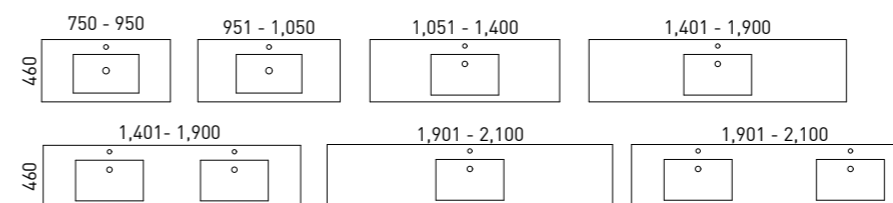

[01.] Wall to Wall Vanity 1901-2100mm | WTW-V-2100-D-SSA-W | $5,393 Light Grey Satin Cabinet with Albastera SilkSurface Top and Black Matt Enchant Ceramic Basins | Shown with Basin Colour Upgrade | UPG-OPT-BASCOLOUR | ADD $152 per basin | Shown with Under Cabinet Vanity Lighting | LED-L-UNDERCAB-V | ADD $413 **[02.] Wall to Wall Vanity 1051-1400mm** | WTW-V-1400-C-SSA-W | $3,853 Aged Walnut Cabinet with Calcutta Snow SilkSurface Top and White Gloss Allure Flute Ceramic Basin | Shown with Under Cabinet Vanity Lighting | LED-L-UNDERCAB-V | ADD $413 **[03.] Wall to Wall Vanity 1401-1900mm** | WTW-V-1900-C-SSA-F | $5,021 Bottega Oak Cabinet with Arctic White SilkSurface Top and White Gloss Quill Ceramic Basin **[04.] Wall to Wall Vanity 750-950mm** | WTW-V-950-C-SSU-F | $2,959 White Satin Cabinet with Canvas Mist SilkSurface Top and White Gloss Rectangle Under Counter Ceramic Basin **Please refer to pricelist pages for all available options.**