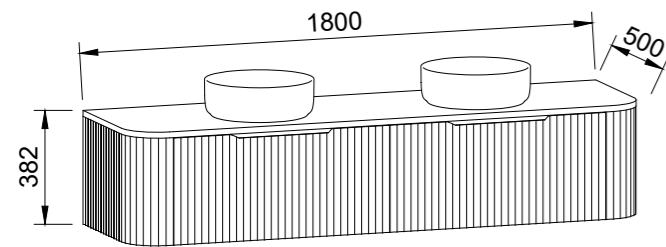

Santos

G GOLD INCLUSIONS

SANTOS 1800mm DOUBLE BOWL

Wall Hung

CABINET WITH	SKU	RRP
20mm SilkSurface Top with White Gloss Above Counter Ceramic Basins	SAN-V-1800-D-SSA-W	$4,160
No Top	SAN-VCO-1800-D-X-W	$3,039