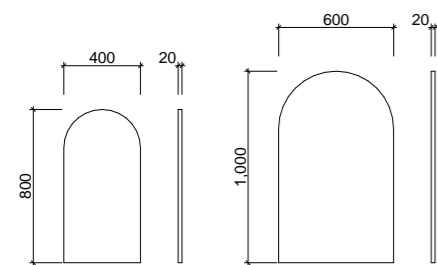

Church Mirror

The Church mirror is a standout choice for any bathroom, featuring an elegant arched top that will add a touch of softness and sophistication to your space.

- Easy split batten mounting system
- Optional surround lighting available (additional charges apply)
- White satin edging unless specified otherwise

[01.] Church Mirror 400mm | CHU-M-400-800 | $563 [02.] Church Mirror 600mm | CHU-M-600-1000 | $712 each [03.] Church Mirror 600mm | CHU-M-600-1000 | $712 | Shown with Mirror Lighting Upgrade | LED-L-MIRROR | ADD $413 Please refer to pricelist pages for all available options.

Church Frame Mirror

Introducing the Church Frame, a design that strikes the perfect balance between classic grace and contemporary flair. Select any colour from our painted collection to complement your space.

- Easy split batten mounting system
- Optional surround lighting available (additional charges apply)