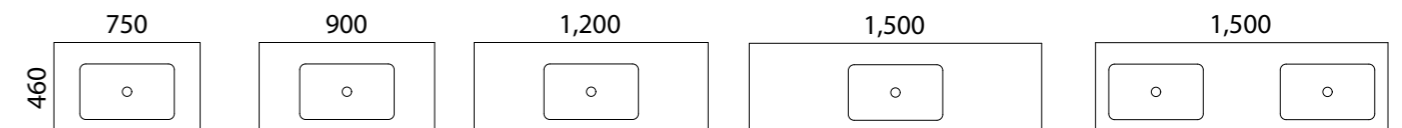

Rockford

S SILVER INCLUSIONS

The Rockford vanity boasts a slimline design and modern, elegant aesthetic. Fingerpull is standard on this all-door vanity, although handles are available on request.

Available in wall hung and floor standing.

- Top options include:
  - 20mm integrated tops - Alpha or Haven

03.

04.