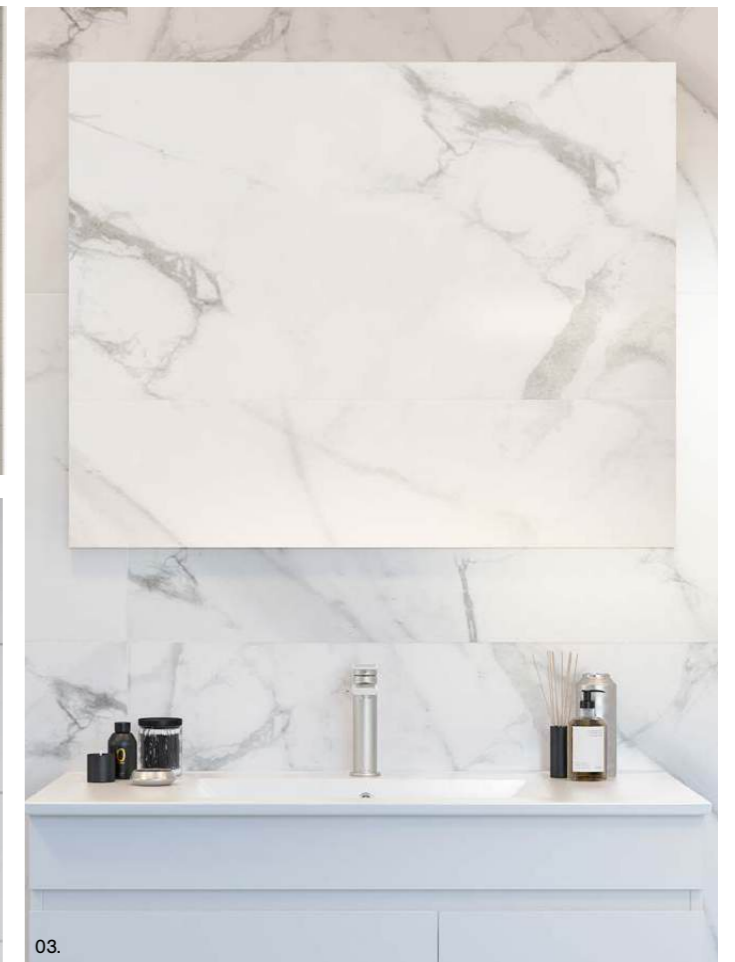

[01.] Georgia Mirror 1500mm | GEO-M-1500-720 | $1,111 | Shown with Mirror Lighting Upgrade | LED-L-MIRROR | ADD $413 **[02.] Georgia Mirror 600mm** | GEO-M-600-720 | $423 each **[03.] Georgia Mirror 900mm** | GEO-M-900-720 | $611 **Please refer to pricelist pages for all available options.**