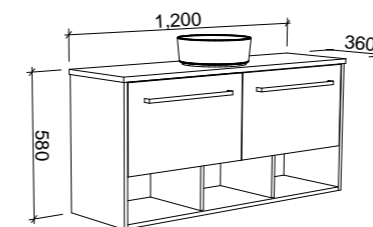

KARLIE 1200mm

Wall Hung

CABINET WITH	SKU	RRP
20mm SilkSurface Top with White Gloss Above Counter Ceramic Basin	KAR-V-1200-C-SSA-W	$3,041
20mm SilkSurface Top with White Gloss Ceramic Under Counter Basin	KAR-V-1200-C-SSU-W	$3,041
No Top	KAR-VCO-1200-C-X-W	$1,733

Floor Standing