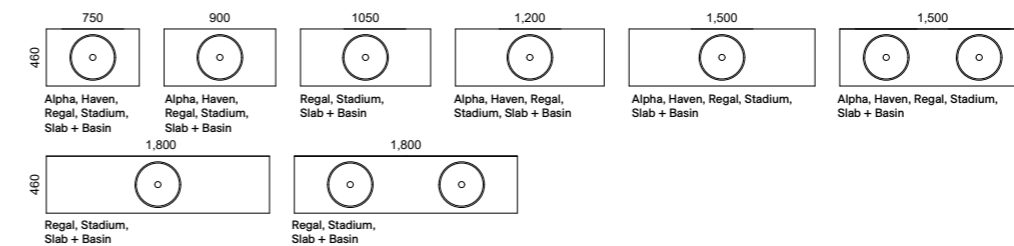

[01.] Kingsley Vanity 1500mm | KIN-V-1500-C-FRA-W | $3,568 Calm Oak Cabinet with Sandora Freedom SilkSurface Top and White Matt Oval Flute Ceramic Basin | Shown with Basin Colour Upgrade | UPG-OPT-BASCOLOUR | ADD $152 **[02.] Kingsley Vanity 750mm** | KIN-V-750-C-STD-W | $1,263 Boston Oak Cabinet with Stadium Mineral Composite Top **[03.] Kingsley Vanity 1200mm** | KIN-V-1200-C-SSA-W | $2,391 Classic Oak Cabinet with Luminice SilkSurface Top and White Gloss Allure Arrow Ceramic Basin **[04.] Kingsley Vanity 900mm** | KIN-V-900-C-BXU-W | $2,655 Light Grey Satin Cabinet with Grigio Stone SilkSurface Box Top and White Gloss Allure Under Counter Ceramic Basin | Shown with Apollo Route Cabinet Front Upgrade | ROU-OPT-APOLLO | ADD $186 | Shown with Under Cabinet Vanity Lighting | LED-L-UNDERCAB-V | ADD $413 **Please refer to pricelist pages for all available options.**

*Selected sizes. See page 232 for Vanity Top Collection.