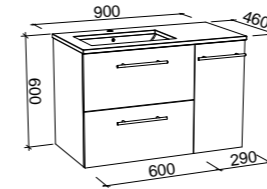

MARSHALL 900mm

Wall Hung

CABINET WITH	SKU	RRP
20mm SilkSurface Top with White Gloss Above Counter Ceramic Basin Left-hand Offset	MAR-V-900-L-SSA-W	$2,772
20mm SilkSurface Top with White Gloss Under Counter Ceramic Basin Left-hand Offset	MAR-V-900-L-SSU-W	$2,772
No Top Left-hand Offset	MAR-VCO-900-L-X-W	$1,616

NOTE: Available with offset bowl above drawers only. Right-hand offset also available. Order by replacing -L- with -R- in the relevant SKU. Only handles shorter than 250mm are available.

Floor Standing