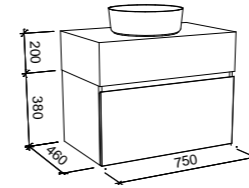

Kingsley

G GOLD INCLUSIONS

KINGSLEY 750mm

Wall Hung

CABINET WITH	SKU	RRP
Alpha Ceramic Top	KIN-V-750-C-APH-W	\$1,263
Regal Mineral Composite Top	KIN-V-750-C-REG-W	\$1,263
Stadium Mineral Composite Top	KIN-V-750-C-STD-W	\$1,263
Haven Matt Dolomite Top	KIN-V-750-C-HVN-W	\$1,263
20mm SilkSurface Top with Above Counter White Gloss Ceramic Basin	KIN-V-750-C-SSA-W	\$1,705
20mm SilkSurface Top with Under Counter White Gloss Ceramic Basin	KIN-V-750-C-SSU-W	\$1,990
60mm SilkSurface Freedom Top with Above Counter White Gloss Ceramic Basin	KIN-V-750-C-FRA-W	\$1,860
60mm SilkSurface Freedom Top with Under Counter White Gloss Ceramic Basin	KIN-V-750-C-FRU-W	\$2,110
200mm SilkSurface Box Top with Above Counter White Gloss Ceramic Basin	KIN-V-750-C-BXA-W	\$2,095
200mm SilkSurface Box Top with Under Counter White Gloss Ceramic Basin	KIN-V-750-C-BXU-W	\$2,095
No Top	KIN-VCO-750-C-X-W	\$750