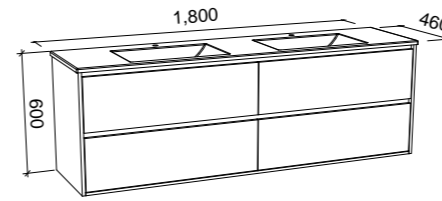

Grange

G GOLD INCLUSIONS

GRANGE 1800mm DOUBLE BOWL

Wall Hung

CABINET WITH	SKU	RRP
Regal Mineral Composite Top	GRA-V-1800-D-REG-W	\$4,309
20mm SilkSurface Top with White Gloss Above Counter Ceramic Basins	GRA-V-1800-D-SSA-W	\$4,694
20mm SilkSurface Top with White Gloss Under Counter Ceramic Basins	GRA-V-1800-D-SSU-W	\$4,694
No Top	GRA-VCO-1800-D-X-W	\$2,626