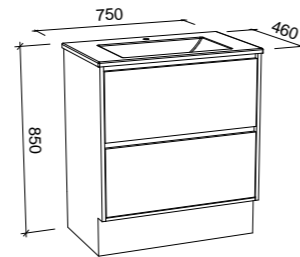

CABINET WITH	SKU	RRP
Alpha Ceramic Top	GRA-V-750-C-APH-F	$1,991
Regal Mineral Composite Top	GRA-V-750-C-REG-F	$1,991
Haven Matt Dolomite Top	GRA-V-750-C-HVN-F	$1,991
20mm SilkSurface Top with White Gloss Above Counter Ceramic Basin	GRA-V-750-C-SSA-F	$2,372
20mm SilkSurface Top with White Gloss Under Counter Ceramic Basin	GRA-V-750-C-SSU-F	$2,372
No Top	GRA-VCO-750-C-X-F	$1,447