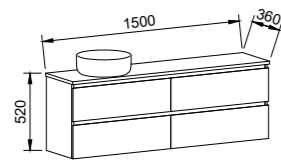

Billie

G GOLD INCLUSIONS

BILLIE 1500mm OFFSET BOWL

Wall Hung

CABINET WITH	SKU	RRP
20mm SilkSurface Top with White Gloss Above Counter Ceramic Basin Left-hand Offset	BIL-V-1500-L-SSA-W	$3,742
20mm SilkSurface Top with White Gloss Under Counter Ceramic Basin Left-hand Offset	BIL-V-1500-L-SSU-W	$3,742
No Top Left-hand Offset	BIL-VCO-1500-L-X-W	$1,995

NOTE: Right-hand offset also available. Order by replacing **-L-** with **-R-** in the relevant SKU. Centre bowl available on request.

Floor Standing