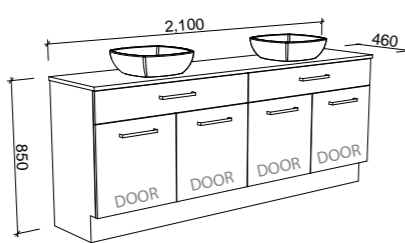

CABINET WITH	SKU	RRP
20mm SilkSurface Top with White Gloss Above Counter Ceramic Basins	TAY-V-2100-D-SSA-F	$4,548
No Top	TAY-VCO-2100-D-X-F	$2,213

On Legs