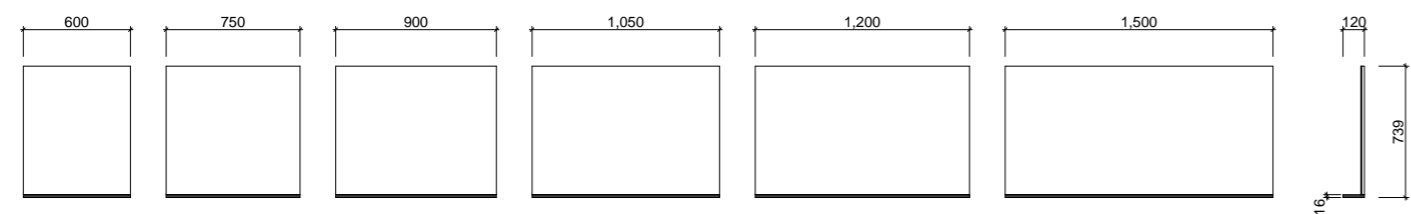

- Range of sizes available
- Easy split batten mounting system

[01.] Essence Mirror 900mm | ESS-M-900-739 | \$816 White Satin Shelf **[02.] Essence Mirror 900mm** | ESS-M-900-739 | \$816 Palomera Oak Shelf **[03.] Essence Mirror 750mm** | ESS-M-750-739 | \$737 Calm Oak Shelf | Shown with Mirror Lighting Upgrade | LED-L-MIRROR | ADD \$413 **Please refer to pricelist pages for all available options.**