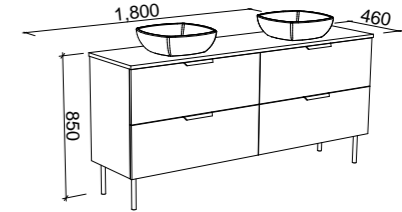

On Legs

CABINET WITH	SKU	RRP
20mm SilkSurface Top with White Gloss Above Counter Ceramic Basins	SHC-V-1800-D-SSA-W	$5,617
20mm SilkSurface Top with White Gloss Under Counter Ceramic Basins	SHC-V-1800-D-SSU-W	$5,617
No Top	SHC-VCO-1800-D-X-W	$3,488

CABINET WITH	SKU	RRP
20mm SilkSurface Top with White Gloss Above Counter Ceramic Basins	SHC-V-1800-D-SSA-L	$5,717
20mm SilkSurface Top with White Gloss Under Counter Ceramic Basins	SHC-V-1800-D-SSU-L	$5,717
No Top	SHC-VCO-1800-D-X-L	$3,679