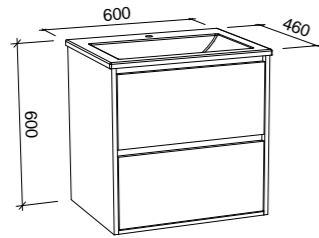

NOTE: Right-hand offset (taphole and fixed panel on the right) also available. Order by replacing -L- with -R- in the relevant SKU. Only handles shorter than 320mm are available.

Grange

GRANGE 600mm

Wall Hung