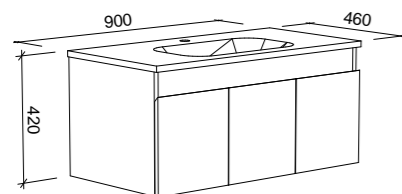

ROCKFORD 900mm

Wall Hung

CABINET WITH	SKU	RRP
Alpha Ceramic Top	RKF-V-900-C-APH-W	$1,180
Haven Matt Dolomite Top	RKF-V-900-C-HVN-W	$1,180
No Top	RKF-VCO-900-C-X-W	$776

Floor Standing