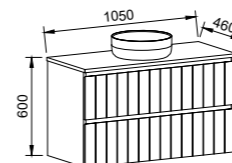

HENLEY 1050mm

Wall Hung

CABINET WITH	SKU	RRP
20mm SilkSurface Top with White Gloss Above Counter Ceramic Basin	HEN-V-1050-C-SSA-W	$3,424
20mm SilkSurface Top with White Gloss Under Counter Ceramic Basin	HEN-V-1050-C-SSU-W	$3,424
No Top	HEN-VCO-1050-C-X-W	$2,254