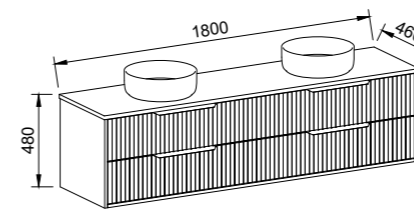

Emmett

G GOLD INCLUSIONS

EMMETT 1800mm DOUBLE BOWL

Wall Hung

CABINET WITH	SKU	RRP
20mm SilkSurface Top with White Gloss Above Counter Ceramic Basins	EMM-V-1800-D-SSA-W	\$4,682
No Top	EMM-VCO-1800-D-X-W	\$3,227