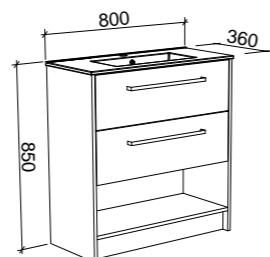

CABINET WITH	SKU	RRP
Urban Ceramic Top	KAR-V-800-C-URB-F	$2,302
No Top	KAR-VCO-800-C-X-F	$1,752

NOTE: See pages 235 - 244 for selected small space basins for the Karlie.

Karlie

G GOLD INCLUSIONS