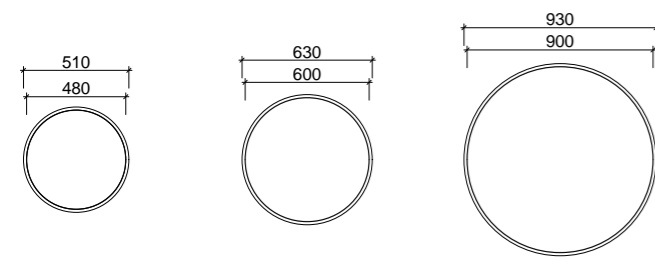

Portland Mirror

Elevate the aesthetic of your space with the Portland mirror, a perfect way to add a pop of colour. Our standard paint colour options provide endless possibilities, allowing you to seamlessly coordinate or make a statement by contrasting with your vanity.

- Optional lighting available (additional charges apply)
- Easy split batten mounting system

[01.] Portland Mirror 630mm | POR-M-630-630 | $790 Navy Blue Satin Frame [02.] Portland Mirror 510mm | POR-M-510-510 | $516 Black Satin Frame | Shown with Mirror Lighting Upgrade | LED-L-MIRROR | ADD $413 per mirror [03.] Portland Mirror 930mm | POR-M-930-930 | $1,133 Light Grey Satin Frame **Please refer to pricelist pages for all available options.**

Splice Shelves

Upgrade your bathroom with a touch of personal charm using our Splice Shelves. Their modern and streamlined look elevates the sophistication of any space, whilst also improving overall functionality and organisation.

- Other sizes available on request (additional charges and depth restrictions apply)
- Includes hidden internal brackets for sturdy installation
- Available in all standard paint and woodgrain finishes
- 5kg weight restriction