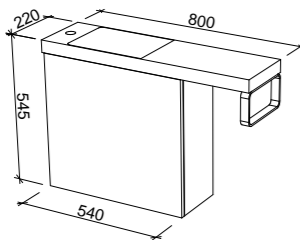

OSCAR 800mm TOP / 540mm CABINET

Wall Hung