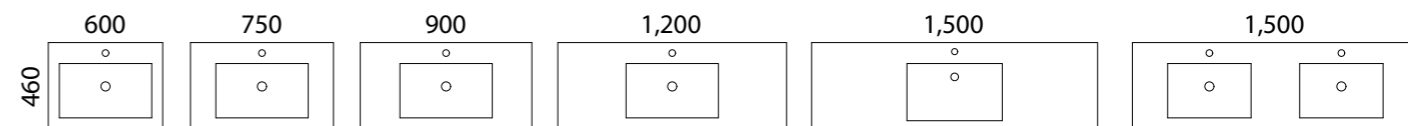

[01.] Indiana Vanity 600mm | IND-V-600-C-APH-W | $889 Dark Grey Satin Cabinet with Alpha Ceramic Top **[02.] Indiana Vanity 1200mm** | IND-V-1200-C-APH-W | $1,624 Rural Oak Cabinet with Alpha Ceramic Top **[03.] Indiana Vanity 600mm** | IND-V-600-C-APH-W | $889 Coastal Oak Cabinet with Alpha Ceramic Top **[04.] Indiana Vanity 1500mm** | IND-V-1500-D-APH-W | $3,535 Perugian Walnut Cabinet with Alpha Ceramic Top | Shown with Under Cabinet Vanity Lighting | LED-L-UNDERCAB-V | ADD $413 **[05.] Indiana Vanity 900mm** | IND-V-900-C-APH-F | $1,531 White Satin Cabinet with Alpha Ceramic Top **Please refer to pricelist pages for all available options.**