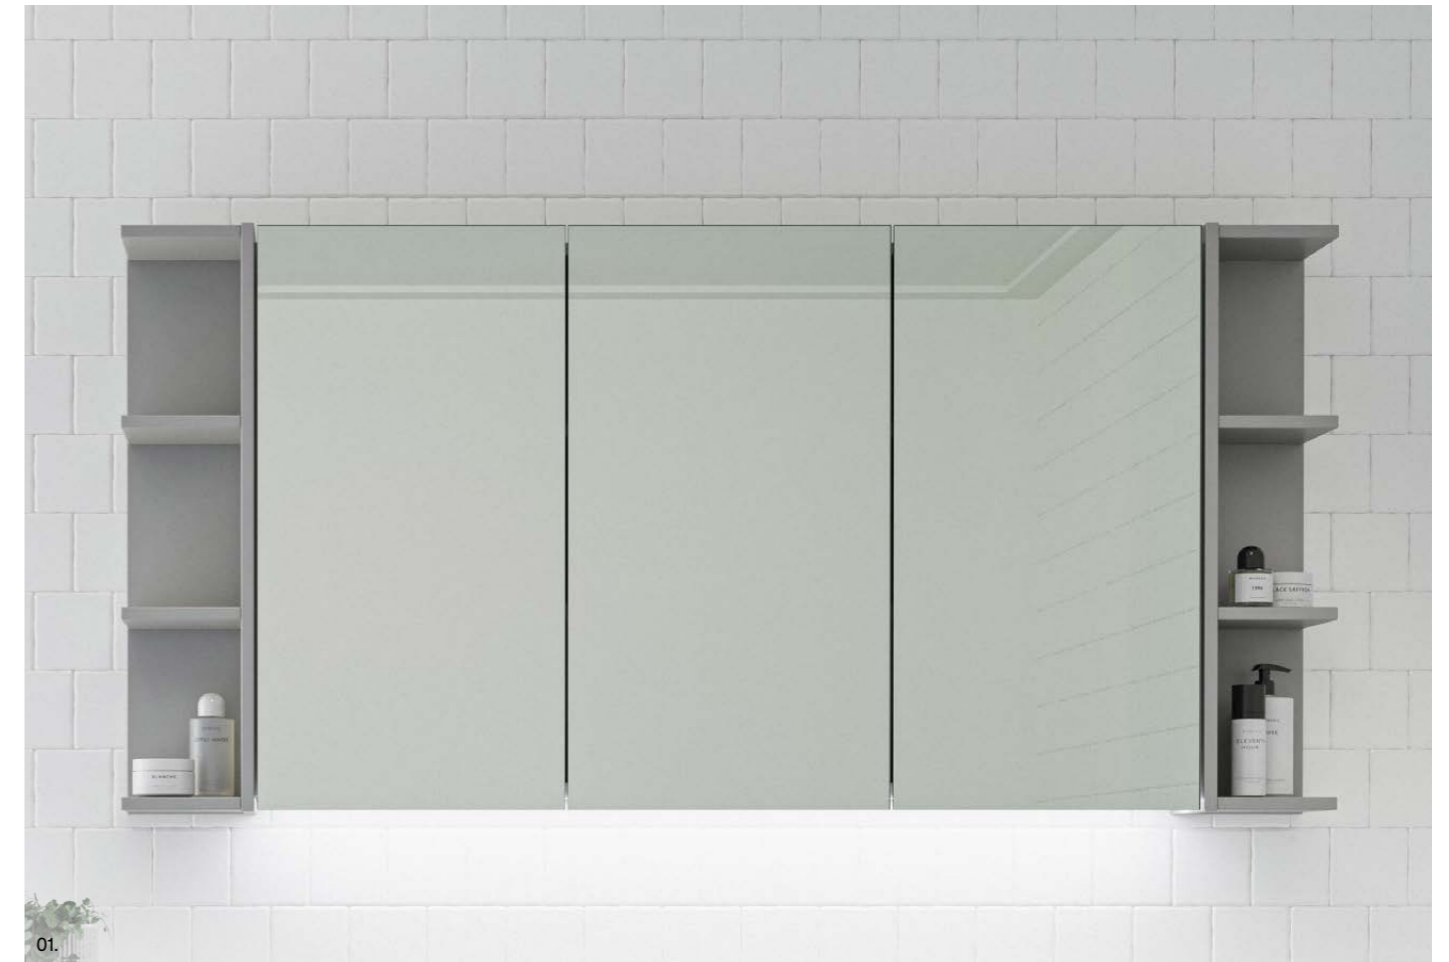

Ballad Shaving Cabinet

With gracefully curved ends, the Ballad Shaving Cabinet takes on a modern and stylish silhouette, elevating its sleek rectangular design. Elevate the design by adding under cabinet lighting (additional charges apply). You can now store in style!

- Upgrade to Platinum option with Luxe Graphite interior and glass internal shelves to match Platinum vanities
- Semi-recessed option available upon request
- Panoramic hinging

[01.] Ballad Shaving Cabinet 1500mm | BAL-SC-1500-4-G | \$1,565 Light Grey Satin Cabinet shown with doors open **[02.] Ballad Shaving Cabinet 1500mm** | BAL-SC-1500-4-G | \$1,565 Light Grey Satin Cabinet **[03.] Ballad Shaving Cabinet 900mm** | BAL-SC-900-D-G | \$969 White Satin Cabinet **Please refer to pricelist pages for all available options.**

- Upgrade to Platinum option with Luxe Graphite interior and glass internal shelves to match Platinum vanities
- Semi-recessed option available upon request (additional charges apply)
- Fully reversible (unless ordered with upgrades)