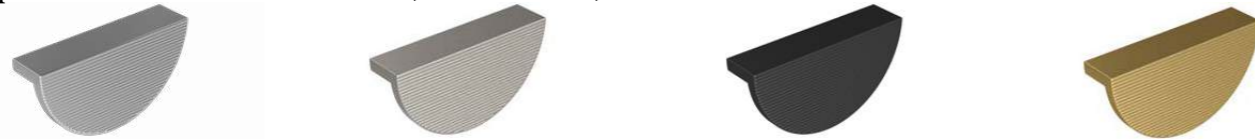

Cabinet Handles Continued

Eclipse Handle* Attaches in the standard position towards top of door and drawer fronts.

Chrome			Brushed Nickel			Black			Brushed Gold		
SKU	RRP		SKU	RRP		SKU	RRP		SKU	RRP	
110mm	ECL-H-110-CR	$42	110mm	ECL-H-110-BN	$42	110mm	ECL-H-110-BL	$42	110mm	ECL-H-110-SG	$42

Fingerpull*