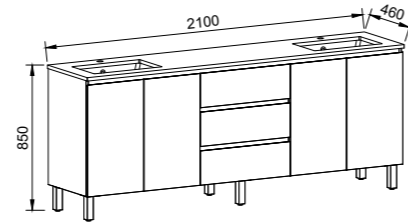

On Legs

CABINET WITH	SKU	RRP	CABINET WITH	SKU	RRP	CABINET WITH	SKU	RRP
20mm SilkSurface Top with White Gloss Above Counter Ceramic Basins	DAK-V-2100-D-SSA-W	$6,958	20mm SilkSurface Top with White Gloss Above Counter Ceramic Basins	DAK-V-2100-D-SSA-F	$7,458	20mm SilkSurface Top with White Gloss Above Counter Ceramic Basins	DAK-V-2100-D-SSA-L	$7,542
20mm SilkSurface Top with White Gloss Under Counter Ceramic Basins	DAK-V-2100-D-SSU-W	$6,958	20mm SilkSurface Top with White Gloss Under Counter Ceramic Basins	DAK-V-2100-D-SSU-F	$7,458	20mm SilkSurface Top with White Gloss Under Counter Ceramic Basins	DAK-V-2100-D-SSU-L	$7,542
No Top	DAK-VCO-2100-D-X-W	$3,527	No Top	DAK-VCO-2100-D-X-F	$4,051	No Top	DAK-VCO-2100-D-X-L	$4,140

NOTE: Only handles shorter than 250mm are available.

Delaware

G GOLD INCLUSIONS