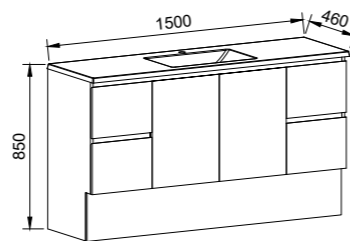

CABINET WITH	SKU	RRP
Regal Mineral Composite Top	CAR-V-1500-C-REG-F	$3,501
Alpha Ceramic Top	CAR-V-1500-C-APH-F	$3,618
Haven Matt Dolomite Top	CAR-V-1500-C-HVN-F	$3,501
Grand Mineral Composite Top	CAR-V-1500-C-GND-F	$3,789
No Top	CAR-VCO-1500-C-X-F	$2,339

Carlo

G GOLD INCLUSIONS