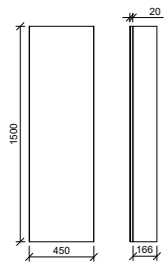

Tennessee Mirror Tallboy

With several adjustable shelves, the Tennessee Tallboy provides you ample space to keep your bathroom essentials organised and within easy reach. The full-length mirror not only makes your bathroom feel more spacious but also provides you with a convenient spot to check your appearance before leaving home.

- Upgrade to Platinum option with Luxe Graphite interior and glass internal shelves to match Platinum vanities
- Fingerpull opening
- Fully reversible
- Available in wall hung

[01.] Tennessee Tallboy | TEN-TB-450-W-G | $1,198 Olive Satin Cabinet [02.] Tennessee Tallboy | TEN-TB-450-W-G | $1,198 Olive Satin Cabinet shown with door open
Please refer to pricelist pages for all available options.

York Tallboy

Do you have a keen sense of style and a love of practicality? The York Tallboy boasts a minimal design and provides storage without taking up much room in your space. Whether you're looking to update your bathroom's look or simply in need of more storage space, this tallboy a great choice.

- Upgrade to Platinum option with Luxe Graphite interior to match Platinum vanities
- Standard with centre fingerpull
- Available in wall hung