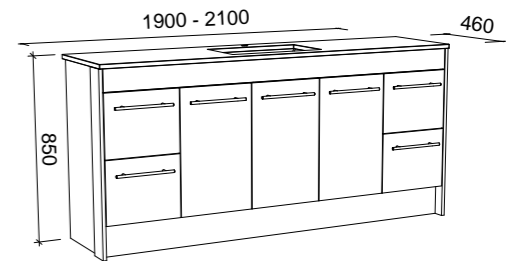

Wall to Wall

G GOLD INCLUSIONS

WALL TO WALL 1901mm - 2100mm CENTRE BOWL (Nominate the exact size you require when ordering)

Wall Hung

Floor Standing

CABINET WITH	SKU	RRP
20mm SilkSurface Top with White Gloss Above Counter Ceramic Basin	WTW-V-2100-C-SSA-W	\$5,393
20mm SilkSurface Top with White Gloss Under Counter Ceramic Basin	WTW-V-2100-C-SSU-W	\$5,393
No Top	WTW-VCO-2100-C-X-W	\$2,897