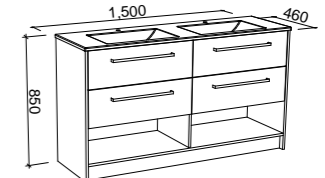

CABINET WITH	SKU	RRP
Alpha Ceramic Top	KAN-V-1500-D-APH-F	$4,769
Regal Mineral Composite Top	KAN-V-1500-D-REG-F	$4,650
Haven Matt Dolomite Top	KAN-V-1500-D-HVN-F	$4,650
20mm SilkSurface Top with White Gloss Above Counter Ceramic Basins	KAN-V-1500-D-SSA-F	$5,270
20mm SilkSurface Top with White Gloss Under Counter Ceramic Basins	KAN-V-1500-D-SSU-F	$5,270
No Top	KAN-VCO-1500-D-X-F	$3,332