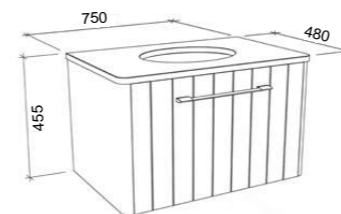

Saba

SABA 750mm

Wall Hung

CABINET WITH	SKU	RRP
20mm SilkSurface Top with White Gloss Above Counter Ceramic Basin	SAB-V-750-C-SSA-W	$1,967
20mm SilkSurface Top with White Gloss Under Counter Ceramic Basin	SAB-V-750-C-SSU-W	$2,258
No Top	SAB-VCO-750-C-X-W	$1,138