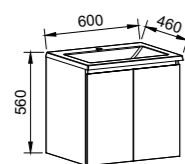

CARLO 600mm

Wall Hung

CABINET WITH	SKU	RRP
Regal Mineral Composite Top	CAR-V-600-C-REG-W	$1,549
Alpha Ceramic Top	CAR-V-600-C-APH-W	$1,549
Grand Mineral Composite Top	CAR-V-600-C-GND-W	$1,764
No Top	CAR-VCO-600-C-X-W	$1,085

Floor Standing