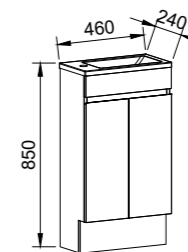

CABINET WITH	SKU	RRP
Ensuite Mineral Composite Top Left-hand Offset	ENS-V-460-L-ENS-F	$1,023
No Top Left-hand Offset	ENS-VCO-460-L-X-F	$794

On Legs