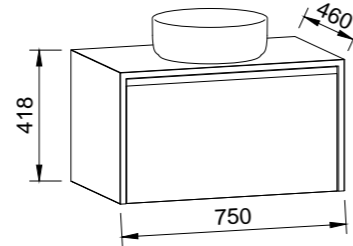

AINSWORTH 750mm

Wall Hung

CABINET WITH	SKU	RRP
20mm SilkSurface Top with White Gloss Above Counter Ceramic Basin	AIN-V-750-C-SSA-W	$2,917
20mm SilkSurface Top with White Gloss Under Counter Ceramic Basin	AIN-V-750-C-SSU-W	$2,917