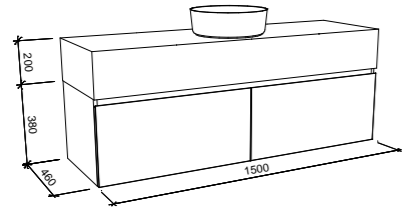

Kingsley

G GOLD INCLUSIONS

KINGSLEY 1500mm CENTRE BOWL

Wall Hung

CABINET WITH	SKU	RRP
Alpha Ceramic Top	KIN-V-1500-C-APH-W	$2,651
Regal Mineral Composite Top	KIN-V-1500-C-REG-W	$2,531
Stadium Mineral Composite Top	KIN-V-1500-C-STD-W	$2,531
Haven Matt Dolomite Top	KIN-V-1500-C-HVN-W	$2,531
20mm SilkSurface Top with Above Counter White Gloss Ceramic Basin	KIN-V-1500-C-SSA-W	$3,126
20mm SilkSurface Top with Under Counter White Gloss Ceramic Basin	KIN-V-1500-C-SSU-W	$3,412
60mm SilkSurface Freedom Top with Above Counter White Gloss Ceramic Basin	KIN-V-1500-C-FRA-W	$3,568
60mm SilkSurface Freedom Top with Under Counter White Gloss Ceramic Basin	KIN-V-1500-C-FRU-W	$3,817
200mm SilkSurface Box Top with Above Counter White Gloss Ceramic Basin	KIN-V-1500-C-BXA-W	$4,090
200mm SilkSurface Box Top with Under Counter White Gloss Ceramic Basin	KIN-V-1500-C-BXU-W	$4,090
No Top	KIN-VCO-1500-C-X-W	$1,348