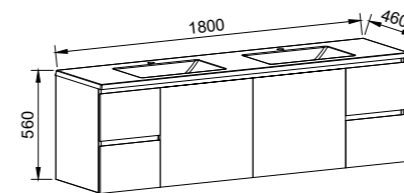

CARLO 1800mm DOUBLE BOWL

Wall Hung

CABINET WITH	SKU	RRP
Regal Mineral Composite Top	CAR-V-1800-D-REG-W	$4,020
Grand Mineral Composite Top	CAR-V-1800-D-GND-W	$4,433
No Top	CAR-VCO-1800-D-X-W	$2,231

Floor Standing