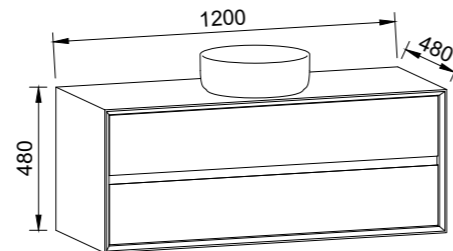

EMBRACE 900mm

Wall Hung

CABINET WITH	SKU	RRP
20mm SilkSurface Top with White Gloss Above Counter Ceramic Basin	EMB-V-900-C-SSA-W	\$4,521

EMBRACE 1200mm

Wall Hung

CABINET WITH	SKU	RRP
20mm SilkSurface Top with White Gloss Above Counter Ceramic Basin	EMB-V-1200-C-SSA-W	\$4,770