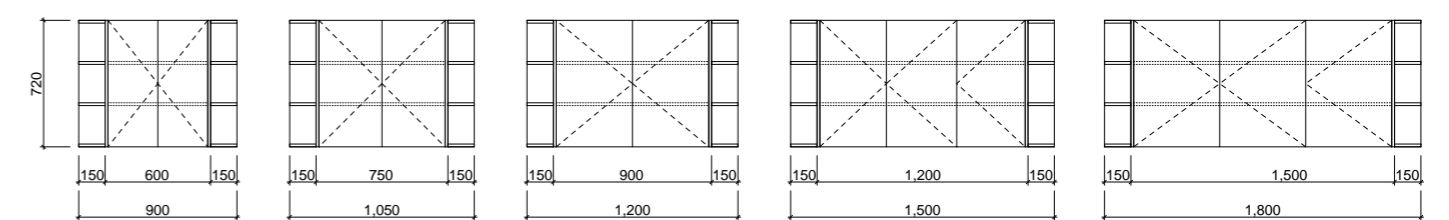

All cabinets 166mm deep.

[01.] Boston Shaving Cabinet 1500mm | BOS-SC-1500-3-G | $1,551 Dark Grey Satin Cabinet | Shown with Under Shaving Cabinet Lighting | LED-L-UNDERCAB-S-R | ADD $413 **Please refer to pricelist pages for all available options.**