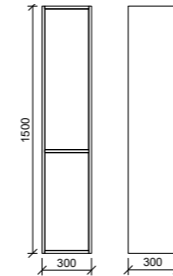

[01.] Hudson Tallboy | HDS-TB-300-W-G | $1,331 Elegant Oak Cabinet **[02.] Hudson Tallboy** | HDS-TB-300-W-G | $1,331 Light Grey Satin Cabinet | Shown with Apollo Route Cabinet Front Upgrade | ROU-OPT-APOLLO | ADD $186 per door Please refer to pricelist pages for all available options.