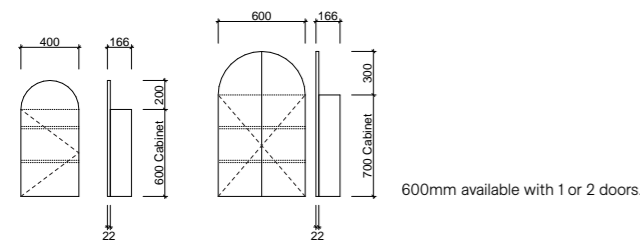

Church Shaving Cabinet

Enhance the look and functionality of your bathroom with the Church shaver. Its curved top will add a touch of elegance and softness to your space, while the integrated storage keeps your bathroom essentials neatly arranged and within easy reach.

- Upgrade to Platinum option with Luxe Graphite interior and glass internal shelves to match Platinum vanities
- Optional under cabinet lighting available (additional charges apply)
- Semi-recessed option available on request

[01.] Church Shaving Cabinet 400mm | CHU-SC-400-S-G | $1,009 each Classic Oak Cabinet **[02.] Church Shaving Cabinet 600mm** | CHU-SC-600-D-G | $1,102 each White Satin Cabinet **[03.] Church Shaving Cabinet 600mm** | CHU-SC-600-S-G | $1,102 Olive Satin Cabinet shown with door open **Please refer to pricelist pages for all available options.**

Denver Shaving Cabinet

With a vast range of sizes and exposed side panels, the Denver shaver is great for wall-to-wall fitting. Add extra practicality and style to your shaver by adding under cabinet or side lighting (additional charges apply).

- Upgrade to Platinum option with Luxe Graphite interior and glass internal shelves to match Platinum vanities
- Semi-recessed option available on request
- Fully reversible (unless ordered with upgrades)