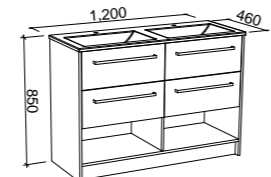

KANSAS 1200mm DOUBLE BOWL

Wall Hung

CABINET WITH	SKU	RRP
Alpha Ceramic Top	KAN-V-1200-D-APH-W	\$2,973
No Top	KAN-VCO-1200-D-X-W	\$1,733

Floor Standing

CABINET WITH	SKU	RRP
Alpha Ceramic Top	KAN-V-1200-D-APH-F	\$3,796
No Top	KAN-VCO-1200-D-X-F	\$2,600