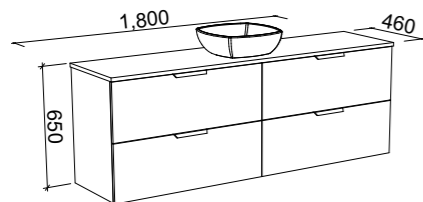

SUTHERLAND HOUSE 1800mm CENTRE BOWL

Wall Hung