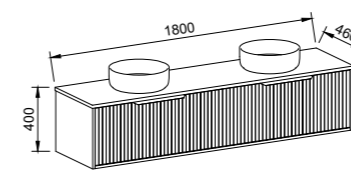

ELWOOD 1800mm DOUBLE BOWL

Wall Hung

CABINET WITH	SKU	RRP
20mm SilkSurface Top with White Gloss Above Counter Ceramic Basins	ELW-V-1800-D-SSA-W	$4,049
20mm SilkSurface Top with White Gloss Under Counter Ceramic Basins	ELW-V-1800-D-SSU-W	$4,313
No Top	ELW-VCO-1800-D-X-W	$2,001

Floor Standing