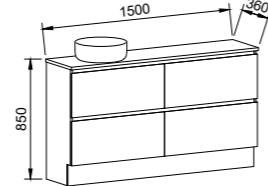

CABINET WITH	SKU	RRP
20mm SilkSurface Top with White Gloss Above Counter Ceramic Basin Left-hand Offset	BIL-V-1500-L-SSA-F	$4,089
20mm SilkSurface Top with White Gloss Under Counter Ceramic Basin Left-hand Offset	BIL-V-1500-L-SSU-F	$4,089
No Top Left-hand Offset	BIL-VCO-1500-L-X-F	$2,360