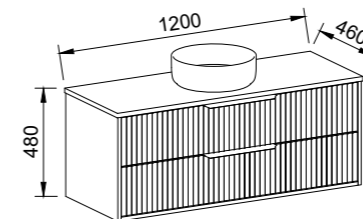

EMMETT 900mm

Wall Hung

CABINET WITH	SKU	RRP
20mm SilkSurface Top with White Gloss Above Counter Ceramic Basin	EMM-V-900-C-SSA-W	\$2,497
No Top	EMM-VCO-900-C-X-W	\$1,751

EMMETT 1200mm

Wall Hung

CABINET WITH	SKU	RRP
20mm SilkSurface Top with White Gloss Above Counter Ceramic Basin	EMM-V-1200-C-SSA-W	\$3,033
No Top	EMM-VCO-1200-C-X-W	\$2,100