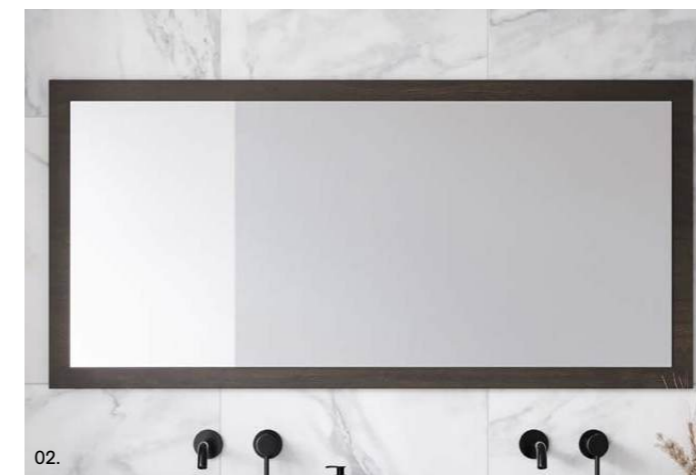

[01.] Miami Mirror 1500mm | MIA-M-1500-720 | $1,111 Light Pistachio Satin Frame | Shown with Mirror Lighting Upgrade | LED-L-MIRROR | ADD $413 **[02.] Miami Mirror 1500mm** | MIA-M-1500-720 | $1,111 Perugian Walnut Frame **[03.] Miami Mirror 750mm** | MIA-M-750-720 | $532 White Satin Frame **Please refer to pricelist pages for all available options.**