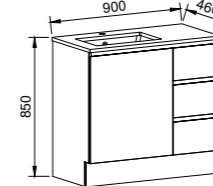

CABINET WITH	SKU	RRP
20mm SilkSurface Top with White Gloss Above Counter Ceramic Basin Left-hand Offset	DAK-V-900-L-SSA-F	$3,887
20mm SilkSurface Top with White Gloss Under Counter Ceramic Basin Left-hand Offset	DAK-V-900-L-SSU-F	$3,887
No Top Left-hand Offset	DAK-VCO-900-L-X-F	$2,096

On Legs