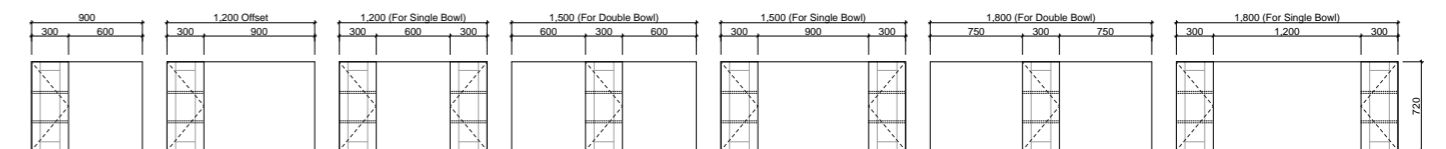

03. Classic Route

04. Sussex Route

All cabinets 166mm deep.

[01.] Victoria Shaving Cabinet 1500mm | VIC-SC-1500-S-G | $1,671 Olive Satin Cabinet **[02.] Victoria Shaving Cabinet 900mm** | VIC-SC-900-L-G | $1,183 White Satin Cabinet **[03.] Victoria Shaving Cabinet 1500mm** | VIC-SC-1500-S-G | $1,671 Olive Satin Cabinet shown with doors open **[04.] Victoria Shaving Cabinet 1200mm** | VIC-SC-1200-S-G | $1,473 White Satin Cabinet **Please refer to pricelist pages for all available options.**