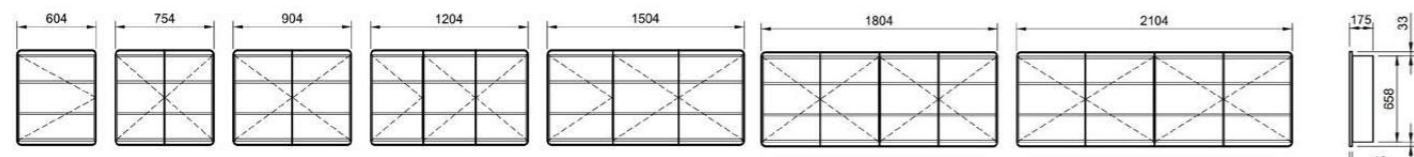

Sutherland House Shaving Cabinet BY SHAYNNA BLAZE

The intricate details of the framed mirror, with its finely radiused corners takes a humble shaving cabinet and makes it a work of art. With its internal oak finish trim, the beautiful design continues when you look inside.

- Semi recessed option available upon request
- Optional under cabinet lighting available (additional charges apply)

[01.] Sutherland House Shaving Cabinet 600mm | SHC-SC-600-S-G | $1,149 each Olive Satin Cabinet **[02.] Sutherland House Shaving Cabinet 1200mm** | SHC-SC-1200-3-G | $1,546 White Satin Cabinet shown with doors open | Shown with Hairdryer Storage and Powerpoint | SHC-OPT-S-DRYER | ADD $185 | Shown with Storage Queen Amber Shaver Storage System | SHC-OPT-S-AMBER-D3 | ADD $216 **[03.] Sutherland House Shaving Cabinet 900mm** | SHC-SC-900-D-G | $1,348 Light Pistachio Satin Cabinet **Please refer to pricelist pages for all available options.**

Tennessee Shaving Cabinet

The Tennessee shaver is a perfect addition to your minimalist bathroom. With a stylish all glass look, it's great for reflecting light in your space whilst providing practical storage. You can further accentuate it by opting for under cabinet lighting (additional charges apply).

- Upgrade to Platinum option with Luxe Graphite interior and glass internal shelves to match Platinum vanities
- Semi recessed option available upon request
- Fully reversible (unless ordered with upgrades)