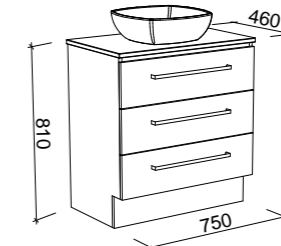

CABINET WITH	SKU	RRP
20mm SilkSurface Top with White Gloss Above Counter Ceramic Basin	ASH-V-750-C-SSA-F	$3,558
No Top	ASH-VCO-750-C-X-F	$2,343

On Legs