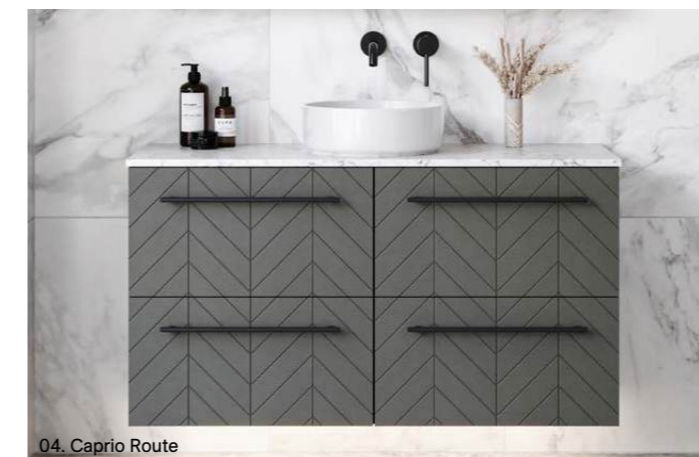

[01.] Sutherland House Vanity 1500mm | SHC-V-1500-D-SSA-L | $5,555 Grey Beige Satin Cabinet with Blanca Granite SilkSurface Top and White Gloss Lorenzo Inset Ceramic Basins
[02.] Sutherland House Vanity 900mm | SHC-V-900-C-SSA-L | $3,513 Light Pistachio Satin Cabinet with Lapis Salt SilkSurface Top and White Matt Enchant Ceramic Basin | Shown with Basin Colour Upgrade | UPG-OPT-BASCOLOUR | ADD $152
[03.] Sutherland House Vanity 1500mm | SHC-V-1500-D-SSA-W | $5,454 Olive Satin Cabinet with White Crystal Boulder SilkSurface Top and White Gloss Rome Inset Ceramic Basins | Shown with Under Cabinet Vanity Lighting | LED-L-UNDERCAB-V | ADD $413
[04.] Sutherland House Vanity 1200mm | SHC-V-1200-C-SSA-W | $3,796 Steel Grey Satin Cabinet with Stratiss SilkSurface Top and White Gloss Allure Ceramic Basin | Shown with Under Cabinet Vanity Lighting | LED-L-UNDERCAB-V | ADD $413
[05.] Sutherland House Vanity 1200mm | SHC-V-1200-C-SSA-W | $3,796 Light Grey Satin Cabinet with White Crystal Boulder SilkSurface Top and White Gloss Corrida Inset Mineral Composite Basin | Shown with Mineral Composite Basin Upgrade | UPG-OPT-BASCOLOUR | ADD $152
Please refer to pricelist pages for all available options.