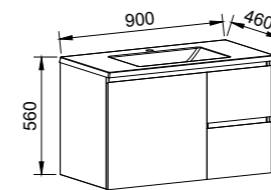

CARLO 900mm

Wall Hung

CABINET WITH	SKU	RRP
Regal Mineral Composite Top	CAR-V-900-C-REG-W	$1,926
Alpha Ceramic Top	CAR-V-900-C-APH-W	$1,926
Haven Matt Dolomite Top	CAR-V-900-C-HVN-W	$1,926
Grand Mineral Composite Top	CAR-V-900-C-GND-W	$2,158
No Top	CAR-VCO-900-C-X-W	$1,410

Floor Standing