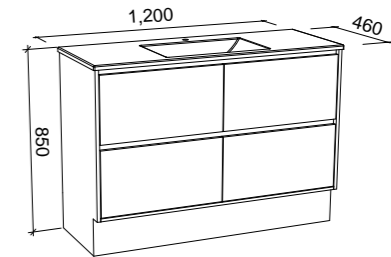

CABINET WITH	SKU	RRP
Alpha Ceramic Top	GRA-V-1200-C-APH-F	$3,100
Regal Mineral Composite Top	GRA-V-1200-C-REG-F	$3,100
Haven Matt Dolomite Top	GRA-V-1200-C-HVN-F	$3,100
20mm SilkSurface Top with White Gloss Above Counter Ceramic Basin	GRA-V-1200-C-SSA-F	$3,683
20mm SilkSurface Top with White Gloss Under Counter Ceramic Basin	GRA-V-1200-C-SSU-F	$3,683
No Top	GRA-VCO-1200-C-X-F	$2,392