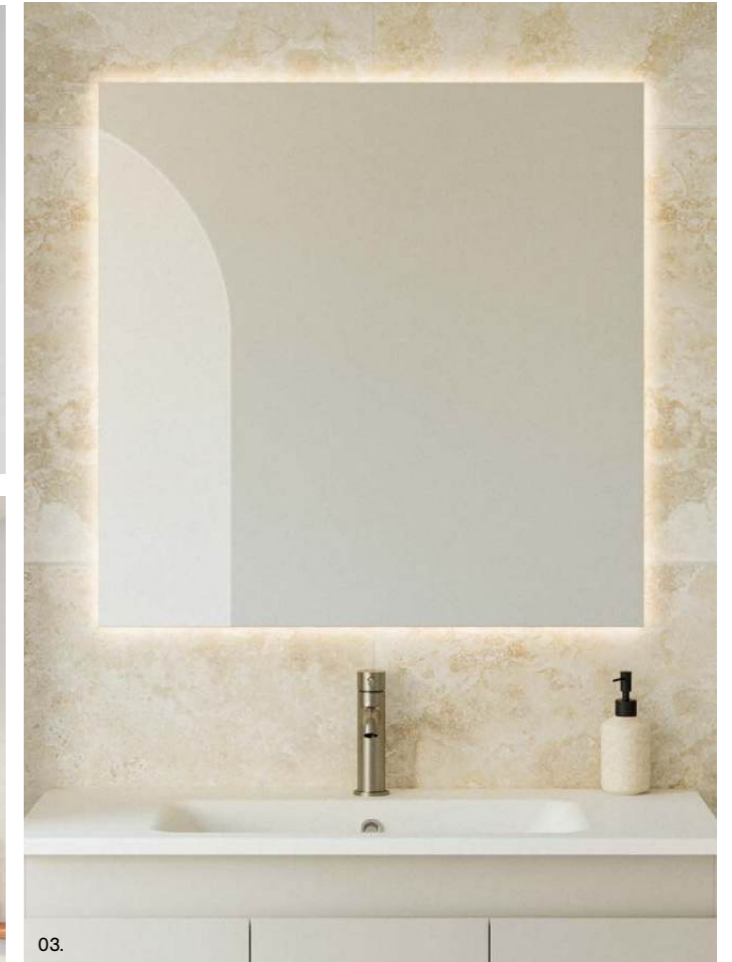

[01.] California Mirror 900mm | CAL-M-900-900 | $646 **[02.] California Mirror 900mm** | CAL-M-900-900 | $646 **[03.] California Mirror 750mm** | CAL-M-750-750 | $532 | Shown with Mirror Lighting Upgrade | LED-L-MIRROR | ADD $413 **Please refer to pricelist pages for all available options.**