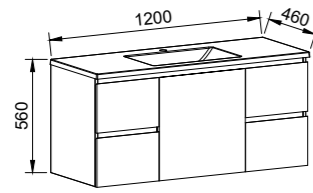

CARLO 1200mm

Wall Hung

CABINET WITH	SKU	RRP
Regal Mineral Composite Top	CAR-V-1200-C-REG-W	$2,553
Alpha Ceramic Top	CAR-V-1200-C-APH-W	$2,553
Haven Matt Dolomite Top	CAR-V-1200-C-HVN-W	$2,553
Grand Mineral Composite Top	CAR-V-1200-C-GND-W	$2,771
No Top	CAR-VCO-1200-C-X-W	$1,837