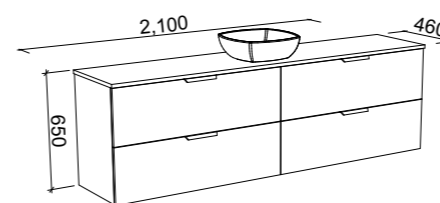

SUTHERLAND HOUSE 2100mm CENTRE BOWL

Wall Hung