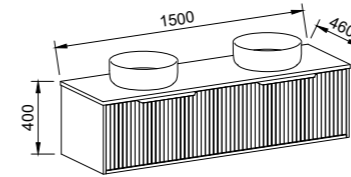

ELWOOD 1500mm DOUBLE BOWL

Wall Hung

CABINET WITH	SKU	RRP
20mm SilkSurface Top with White Gloss Above Counter Ceramic Basins	ELW-V-1500-D-SSA-W	$3,783
20mm SilkSurface Top with White Gloss Under Counter Ceramic Basins	ELW-V-1500-D-SSU-W	$3,941
No Top	ELW-VCO-1500-D-X-W	$1,829

Floor Standing