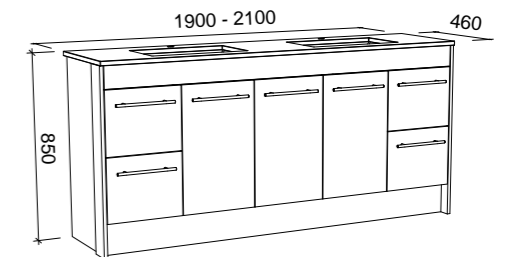

Floor Standing