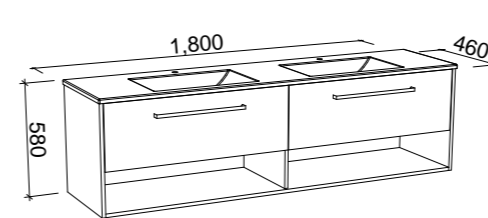

KANSAS 1800mm DOUBLE BOWL

Wall Hung

CABINET WITH	SKU	RRP
Regal Mineral Composite Top	KAN-V-1800-D-REG-W	$4,082
20mm SilkSurface Top with White Gloss Above Counter Ceramic Basins	KAN-V-1800-D-SSA-W	$4,488
20mm SilkSurface Top with White Gloss Under Counter Ceramic Basins	KAN-V-1800-D-SSU-W	$4,488
No Top	KAN-VCO-1800-D-X-W	$2,397

Floor Standing