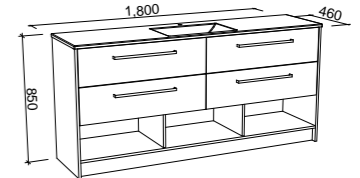

CABINET WITH	SKU	RRP
Regal Mineral Composite Top	KAN-V-1800-C-REG-F	$4,832
20mm SilkSurface Top with White Gloss Above Counter Ceramic Basins	KAN-V-1800-C-SSA-F	$5,189
20mm SilkSurface Top with White Gloss Under Counter Ceramic Basin	KAN-V-1800-C-SSU-F	$5,189
No Top	KAN-VCO-1800-C-X-F	$3,411