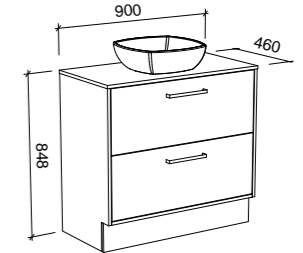

Floor Standing

CABINET WITH	SKU	RRP	CABINET WITH	SKU	RRP
18mm Laminate Top with White Gloss Ceramic Above Counter Basin	DEL-V-900-C-LMA-W	$1,653	18mm Laminate Top with White Gloss Ceramic Above Counter Basin	DEL-V-900-C-LMA-F	$2,049
No Top	DEL-VCO-900-C-X-W	$1,034	No Top	DEL-VCO-900-C-X-F	$1,431