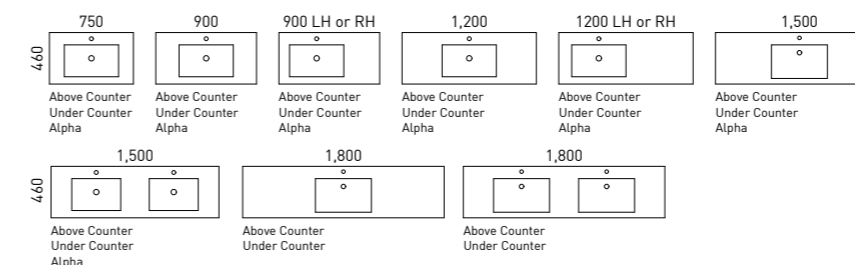

CLASSIC Order with Classic Route   **KENT** Order with Kent Route   **SUSSEX** Order with Sussex Route   **VICTORIA** Order with Victoria Route   **WASHBOARD** Order with Washboard Route

[01.] Windsor Vanity 1800mm | WIN-V-1800-D-SSA-F | $4,574 White Satin Cabinet with Carrara SilkSurface Top and White Gloss Radius Inset Ceramic Basins **[02.] Windsor Vanity 1500mm** | WIN-V-1500-C-FRA-F | $4,978 Light Grey Satin Cabinet with Arctic White Freedom SilkSurface Top and White Gloss Rome Inset Ceramic Basin **[03.] Windsor Vanity 900mm** | WIN-V-900-C-APH-F | $2,738 White Satin Cabinet with Alpha Ceramic Top **[04.] Windsor Vanity 1500mm** | WIN-V-1500-D-SSA-F | $4,372 White Satin Cabinet with Luminance SilkSurface Top and White Gloss Chase Ceramic Basins **[05.] Windsor Vanity 1200mm** | WIN-V-1200-C-SSA-F | $3,498 Black Satin Cabinet with Arctic White SilkSurface Top and White Gloss Allure Ceramic Basin **Please refer to pricelist pages for all available options.**

*Selected sizes. See page 232 for Vanity Top Collection.