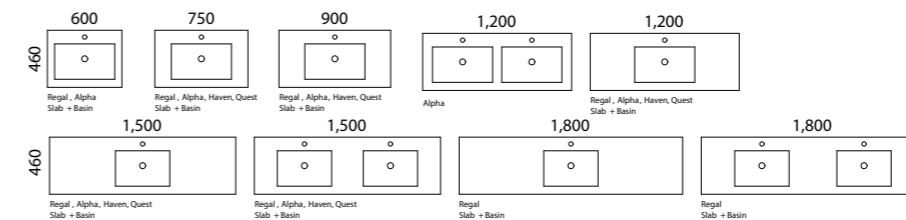

[01.] Kansas Vanity 1500mm | KAN-V-1500-D-SSU-W | $4,207 Classic Oak Cabinet with Topaz SilkSurface Top and White Gloss Bodhi Under Counter Mineral Composite Basins | Shown with Mineral Composite Basin Upgrade | UPG-OPT-BASCOLOUR | ADD $152 per basin | Shown with Under Cabinet Vanity Lighting | LED-L-UNDERCAB-V | ADD $413 **[02.] Kansas Vanity 1200mm** | KAN-V-1200-C-SSA-W | $3,059 Coastal Oak Cabinet with Grigio Stone SilkSurface Top and White Gloss Elite Ceramic Basin | Shown with Under Cabinet Lighting | LED-L-UNDERCAB-V | ADD $413 **[03.] Kansas Vanity 900mm** | KAN-V-900-C-SSA-F | $2,996 Light Pistachio Satin Cabinet with Arctic White SilkSurface Top and White Matt Allure Flute Ceramic Basin | Shown with Basin Colour Upgrade | UPG-OPT-BASCOLOUR | ADD $152 **[04.] Kansas Vanity 750mm** | KAN-V-750-C-SSA-W | $2,139 Planked Urban Oak Cabinet with Calcutta Snow SilkSurface Top and White Gloss Corrida Inset Mineral Composite Basin | Shown with Mineral Composite Basin Upgrade | UPG-OPT-BASCOLOUR | ADD $152 **Please refer to pricelist pages for all available options.**

*Selected sizes. See page 232 for Vanity Top Collection.