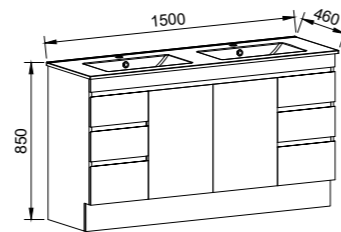

INDIANA 1500mm DOUBLE BOWL

Wall Hung

CABINET WITH	SKU	RRP
Alpha Ceramic Top	IND-V-1500-D-APH-W	\$3,535
No Top	IND-VCO-1500-D-X-W	\$1,973

Floor Standing

CABINET WITH	SKU	RRP
Alpha Ceramic Top	IND-V-1500-D-APH-F	\$3,736
No Top	IND-VCO-1500-D-X-F	\$2,172