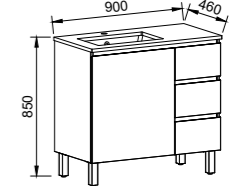

CABINET WITH	SKU	RRP
20mm SilkSurface Top with White Gloss Above Counter Ceramic Basin Left-hand Offset	DAK-V-900-L-SSA-L	$3,954
20mm SilkSurface Top with White Gloss Under Counter Ceramic Basin Left-hand Offset	DAK-V-900-L-SSU-L	$3,954
No Top Left-hand Offset	DAK-VCO-900-L-X-L	$2,164

NOTE: Right-hand offset also available. Order by replacing -L- with -R- in the relevant SKU. Only handles shorter than 320mm are available.