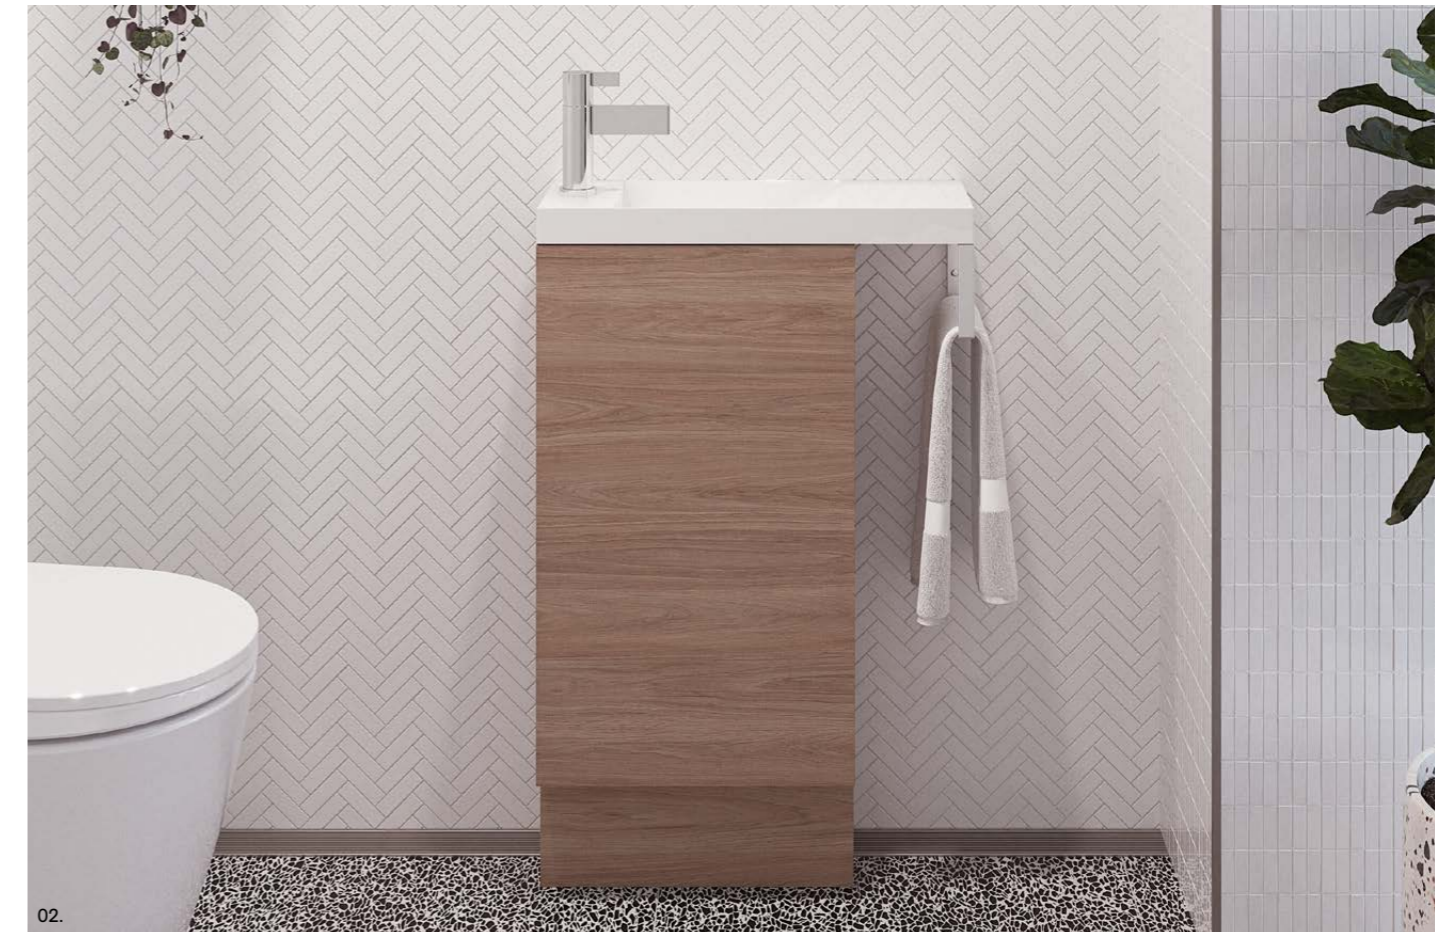

Oscar

S SILVER INCLUSIONS

Simple and practical! The Oscar vanity is a perfect fit if you're looking for a compact vanity design with functional features. The top extends to a chrome towel rail, keeping your hand towel conveniently close to the basin.

Available in wall hung and floor standing.

- Top options include:
  - 45mm integrated top - Nano
- Handle options include:
  - Side fingerpull as standard

[01.] Oscar Vanity 800mm | OSC-V-8055-L-NAN-W | $1,029 Black Satin Cabinet with Nano Dolomite Top [02.] Oscar Vanity 550mm | OSC-V-5540-L-NAN-F | $1,029 Prime Oak Cabinet with Nano Dolomite Top **Please refer to pricelist pages for all available options.**

NOTE: Towel rail available in chrome only.