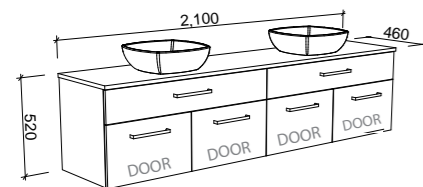

TAYLOR 2100mm DOUBLE BOWL

Wall Hung

CABINET WITH	SKU	RRP
20mm SilkSurface Top with White Gloss Above Counter Ceramic Basins	TAY-V-2100-D-SSA-W	$4,094
No Top	TAY-VCO-2100-D-X-W	$1,750

Floor Standing