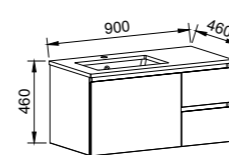

NOTE: Only handles shorter than 320mm are available.

DAKOTA 900mm

Wall Hung

CABINET WITH	SKU	RRP
20mm SilkSurface Top with White Gloss Above Counter Ceramic Basin Left-hand Offset	DAK-V-900-L-SSA-W	\$3,577
20mm SilkSurface Top with White Gloss Under Counter Ceramic Basin Left-hand Offset	DAK-V-900-L-SSU-W	\$3,577
No Top Left-hand Offset	DAK-VCO-900-L-X-W	\$1,777