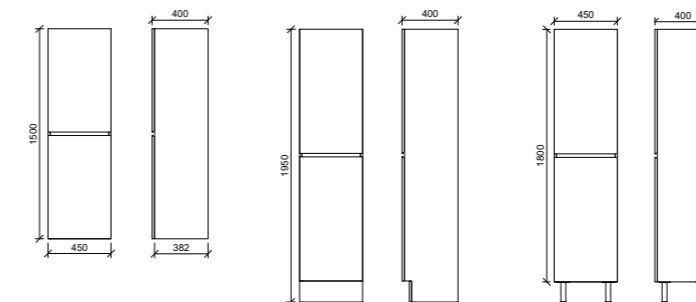

Lincoln Tallboy

The Lincoln Tallboy is a master of disguise with its tilt-out removable laundry basket, making it easy to keep your dirty clothes out of sight. The customisable height and optional mirror front makes this a practical and stylish winner.

- Upgrade to Platinum option with Luxe Graphite interior to match Platinum vanities (basket and hardware will remain white)
- Fixed width, but customisable height
- Available in wall hung, floor standing and on legs

[01.] Lincoln Tallboy | LINM-TB-450-W-G | $1,858 Rural Oak Cabinet with Mirror Front [02.] Lincoln Tallboy | LIN-TB-450-F-G | $1,808 White Satin Cabinet showing tilt-out removable laundry basket Please refer to pricelist pages for all available options.