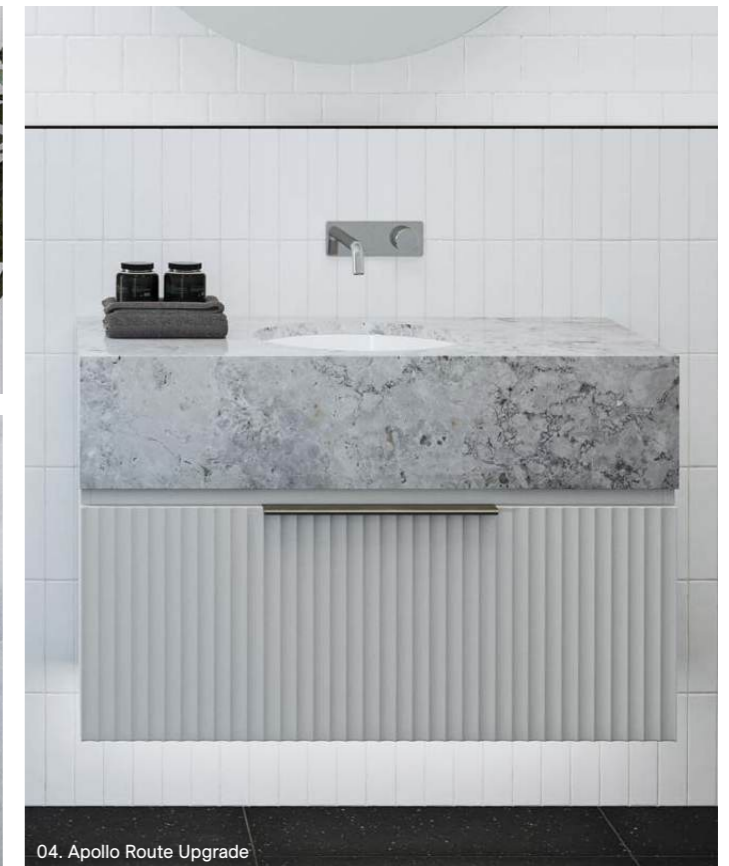

[01.] Kingsley Vanity 1500mm | KIN-V-1500-C-FRA-W | $3,568 Calm Oak Cabinet with Sandora Freedom SilkSurface Top and White Matt Oval Flute Ceramic Basin | Shown with Basin Colour Upgrade | UPG-OPT-BASCOLOUR | ADD $152 **[02.] Kingsley Vanity 750mm** | KIN-V-750-C-STD-W | $1,263 Boston Oak Cabinet with Stadium Mineral Composite Top **[03.] Kingsley Vanity 1200mm** | KIN-V-1200-C-SSA-W | $2,391 Classic Oak Cabinet with Luminice SilkSurface Top and White Gloss Allure Arrow Ceramic Basin **[04.] Kingsley Vanity 900mm** | KIN-V-900-C-BXU-W | $2,655 Light Grey Satin Cabinet with Grigio Stone SilkSurface Box Top and White Gloss Allure Under Counter Ceramic Basin | Shown with Apollo Route Cabinet Front Upgrade | ROU-OPT-APOLLO | ADD $186 | Shown with Under Cabinet Vanity Lighting | LED-L-UNDERCAB-V | ADD $413 **Please refer to pricelist pages for all available options.**

*Selected sizes. See page 232 for Vanity Top Collection.