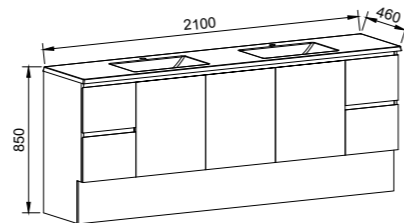

CABINET WITH	SKU	RRP
Regal Mineral Composite Top	CAR-V-2100-D-REG-F	$5,847
No Top	CAR-VCO-2100-D-X-F	$2,983

NOTE: Only handles shorter than 250mm are available on the Carlo.

Dakota

P PLATINUM INCLUSIONS