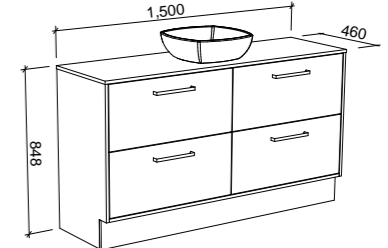

Floor Standing