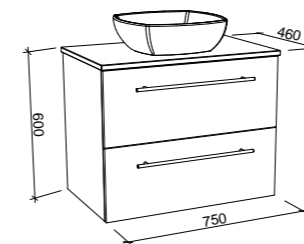

OXBOW 750mm

Wall Hung