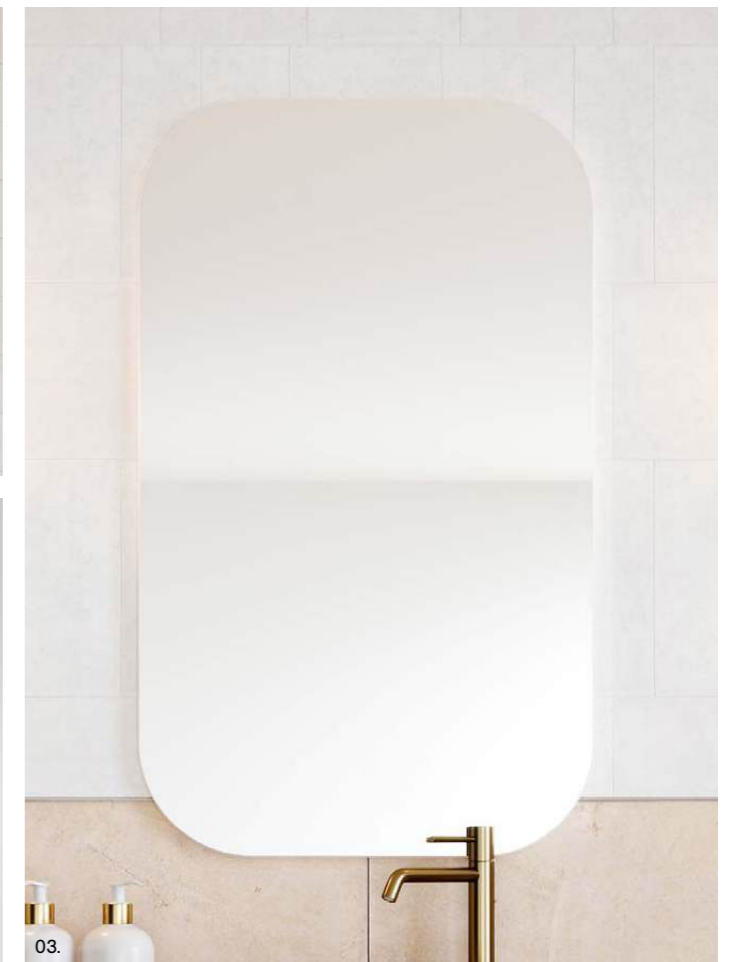

[01.] Jazz Arch Mirror 400mm x 1000mm | JZA-M-400-1000 | $503 each | Shown with Mirror Lighting Upgrade | LED-L-MIRROR | ADD $413 per mirror **[02.] Jazz Arch Mirror 1000mm x 600mm** | JZA-M-1000-600 | $706 **[03.] Jazz Arch Mirror 600mm x 1000mm** | JZA-M-600-1000 | $706 **Please refer to pricelist pages for all available options.**