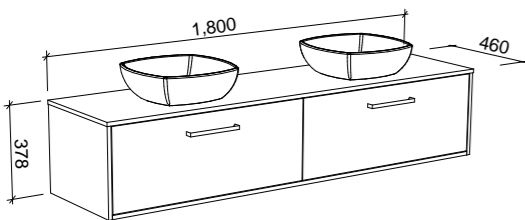

DELAWARE 1800mm DOUBLE BOWL

Wall Hung

CABINET WITH	SKU	RRP
18mm Laminate Top with White Gloss Ceramic Above Counter Basins	DEL-V-1800-D-LMA-W	$2,968
No Top	DEL-VCO-1800-D-X-W	$1,802

Floor Standing