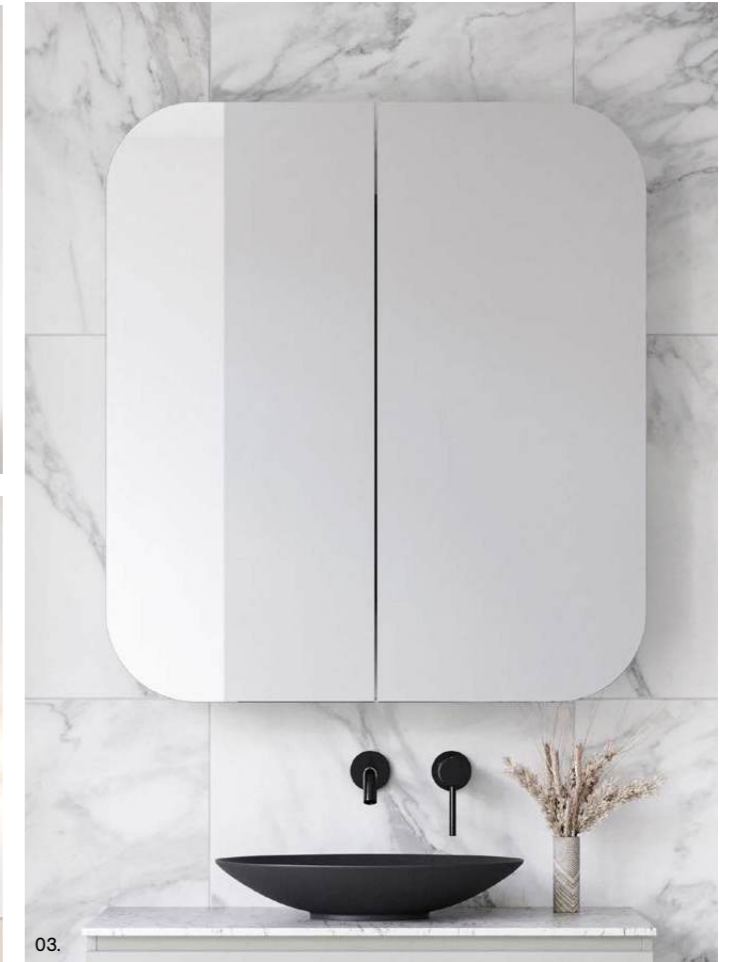

[01.] Jazz Arch Shaving Cabinet 1500mm | JZA-SC-1500-3-G | $1,746 White Satin Cabinet shown with doors open | Shown with Magnifying Mirror Upgrade | UPG-OPT-MAGM | ADD $105 **[02.] Jazz Arch Shaving Cabinet 400mm** | JZA-SC-400-S-G | $956 each Planked Urban Oak Cabinet **[03.] Jazz Arch Shaving Cabinet 900mm** | JZA-SC-900-D-G | $1,215 Light Grey Satin Cabinet **Please refer to pricelist pages for all available options.**