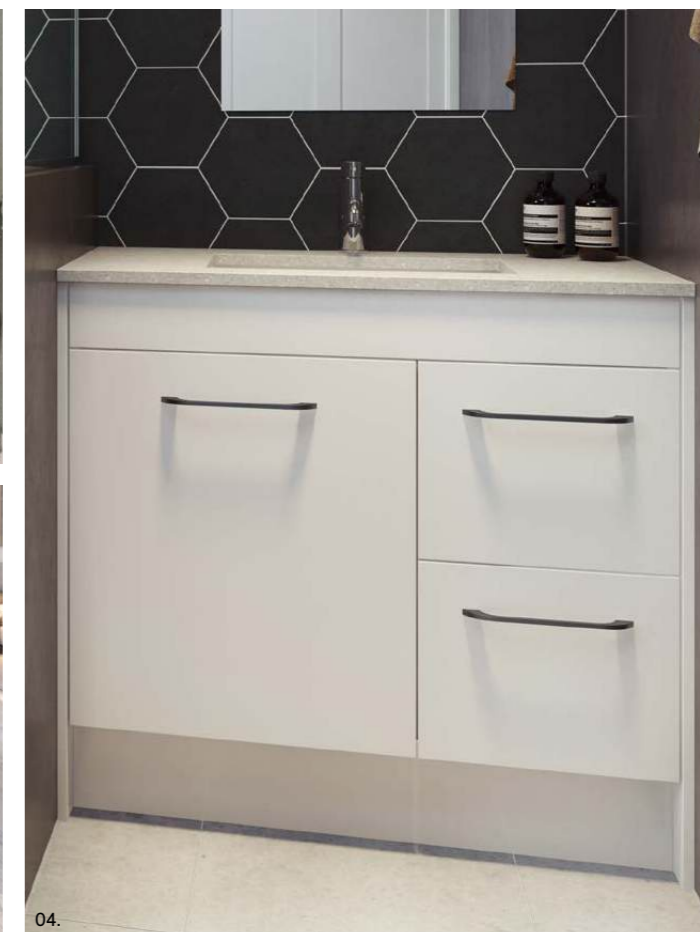

[01.] Wall to Wall Vanity 1901-2100mm | WTW-V-2100-D-SSA-W | $5,393 Light Grey Satin Cabinet with Albastera SilkSurface Top and Black Matt Enchant Ceramic Basins | Shown with Basin Colour Upgrade | UPG-OPT-BASCOLOUR | ADD $152 per basin | Shown with Under Cabinet Vanity Lighting | LED-L-UNDERCAB-V | ADD $413 **[02.] Wall to Wall Vanity 1051-1400mm** | WTW-V-1400-C-SSA-W | $3,853 Aged Walnut Cabinet with Calcutta Snow SilkSurface Top and White Gloss Allure Flute Ceramic Basin | Shown with Under Cabinet Vanity Lighting | LED-L-UNDERCAB-V | ADD $413 **[03.] Wall to Wall Vanity 1401-1900mm** | WTW-V-1900-C-SSA-F | $5,021 Bottega Oak Cabinet with Arctic White SilkSurface Top and White Gloss Quill Ceramic Basin **[04.] Wall to Wall Vanity 750-950mm** | WTW-V-950-C-SSU-F | $2,959 White Satin Cabinet with Canvas Mist SilkSurface Top and White Gloss Rectangle Under Counter Ceramic Basin **Please refer to pricelist pages for all available options.**