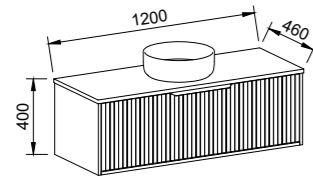

ELWOOD 1200mm

Wall Hung

CABINET WITH	SKU	RRP
20mm SilkSurface Top with White Gloss Above Counter Ceramic Basin	ELW-V-1200-C-SSA-W	$2,652
20mm SilkSurface Top with White Gloss Under Counter Ceramic Basin	ELW-V-1200-C-SSU-W	$2,810
No Top	ELW-VCO-1200-C-X-W	$1,322

Floor Standing