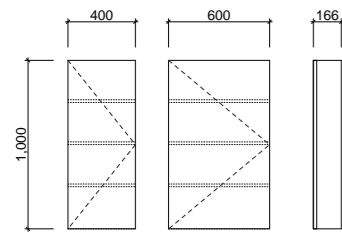

Jazz Shaving Cabinet

Experience cutting-edge style and functionality in your bathroom with the Jazz shaver! This contemporary rectangular masterpiece boasts a sleek, modern look that will elevate your bathroom. The practical mirror size and ample storage space ensure that both your morning routine and bathroom organisation are seamless.

- Upgrade to Platinum option with Luxe Graphite interior and glass internal shelves to match Platinum vanities
- Semi-recessed option available upon request
- Optional under cabinet lighting available (additional charges apply)
- Fully reversible (unless ordered with upgrades)

[01.] Jazz Shaving Cabinet 600mm | JZZ-SC-600-S-G | $974 each Light Grey Satin Cabinet **[02.] Jazz Shaving Cabinet 600mm** | JZZ-SC-600-S-G | $974 each Dark Grey Satin Cabinet | Shown with Under Shaving Cabinet Lighting | LED-L-UNDERCAB-S-R | ADD $413 per shaving cabinet **[03.] Jazz Shaving Cabinet 400mm** | JZZ-SC-400-S-G | $837 Boston Oak Cabinet **Please refer to pricelist pages for all available options.**

New York Shaving Cabinet

Unleash your interior design potential with the versatile New York shaver. This sophisticated piece features exterior display shelves at one end, offering a beautiful space to showcase your favourite decor. To accommodate your bathroom layout, the shelves can be fully reversed (unless ordered with upgrades).

- Upgrade to Platinum option with Luxe Graphite interior and glass internal shelves to match Platinum vanities
- Semi-recessed option available upon request (additional charges apply)
- Optional under cabinet lighting available (additional charges apply)