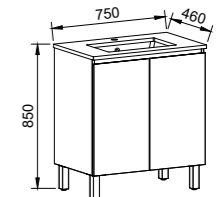

CABINET WITH	SKU	RRP
20mm SilkSurface Top with White Gloss Above Counter Ceramic Basin	DAK-V-750-C-SSA-L	$3,057
20mm SilkSurface Top with White Gloss Under Counter Ceramic Basin	DAK-V-750-C-SSU-L	$3,057
No Top	DAK-VCO-750-C-X-L	$1,772

NOTE: Only handles shorter than 320mm are available.