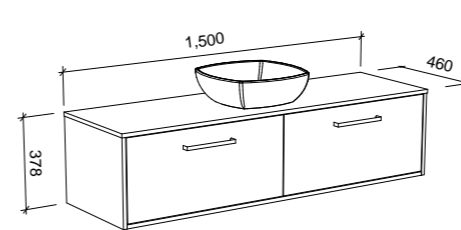

DELAWARE 1500mm CENTRE BOWL

Wall Hung