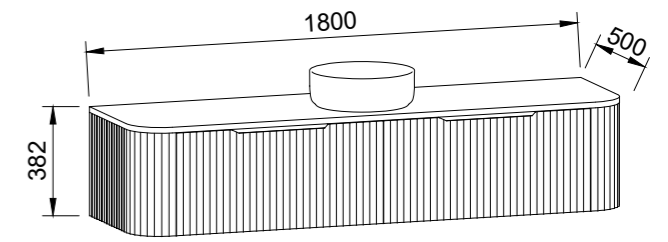

SANTOS 1800mm CENTRE BOWL

Wall Hung

CABINET WITH	SKU	RRP
20mm SilkSurface Top with White Gloss Above Counter Ceramic Basin	SAN-V-1800-C-SSA-W	$3,940
No Top	SAN-VCO-1800-C-X-W	$3,039