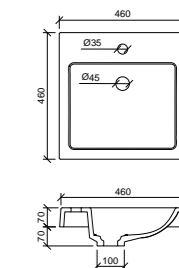

Cove Grand Inset

With tap landing. 40mm waste.

WG COV-BS-460-WG-U | $385

If you are purchasing a vanity that includes a slab top and ceramic basin	SKU	RRP
Choose any White Gloss (WG) Ceramic basin		Included in Package Price
Upgrade to a White Matt, Black Matt or Coloured Ceramic basin, or Mineral Composite basin (per basin)	UPG-OPT-BASCOLOUR	$152
Upgrade to a Stainless Steel Basin (per basin)	UPG-OPT-STAINLESS	$374
Supplying your own counter basin? Reduce price by $130 per basin		

WG - White Gloss | WM - White Matt | BKM - Black Matt | ANT - Anthracite | GM - Grey Matt | LGM - Light Grey Matt | PM - Pink Matt | BG - Brushed Gold | BN - Brushed Nickel