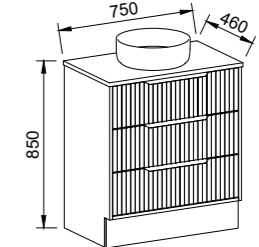

CABINET WITH	SKU	RRP
20mm SilkSurface Top with White Gloss Above Counter Ceramic Basin	EMM-V-750-C-SSA-F	$2,779
No Top	EMM-VCO-750-C-X-F	$2,130

Floor Standing