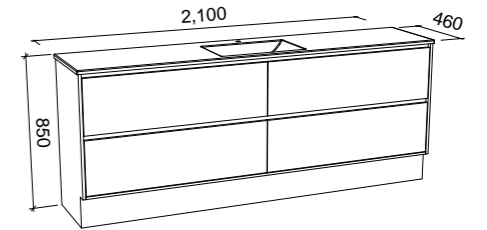

CABINET WITH	SKU	RRP
Regal Mineral Composite Top	GRA-V-2100-C-REG-F	$5,393
20mm SilkSurface Top with White Gloss Above Counter Ceramic Basin	GRA-V-2100-C-SSA-F	$4,902
20mm SilkSurface Top with White Gloss Under Counter Ceramic Basin	GRA-V-2100-C-SSU-F	$4,902
No Top	GRA-VCO-2100-C-X-F	$3,005

Floor Standing