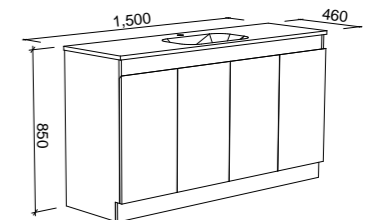

CABINET WITH	SKU	RRP
Alpha Ceramic Top	RKF-V-1500-C-APH-F	$1,984
Haven Matt Dolomite Top	RKF-V-1500-C-HVN-F	$1,984
No Top	RKF-VCO-1500-C-X-F	$1,304