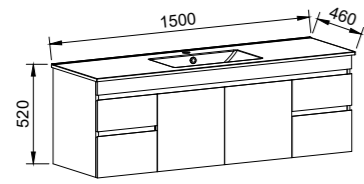

Indiana

S SILVER INCLUSIONS

INDIANA 1500mm CENTRE BOWL

Wall Hung

CABINET WITH	SKU	RRP
Alpha Ceramic Top	IND-V-1500-C-APH-W	$3,376
No Top	IND-VCO-1500-C-X-W	$1,973

Floor Standing