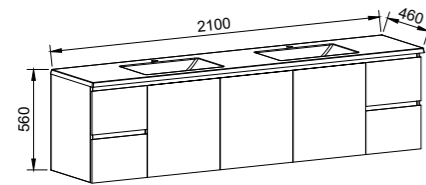

CARLO 2100mm DOUBLE BOWL

Wall Hung

CABINET WITH	SKU	RRP
Regal Mineral Composite Top	CAR-V-2100-D-REG-W	$5,525
No Top	CAR-VCO-2100-D-X-W	$2,645

Floor Standing