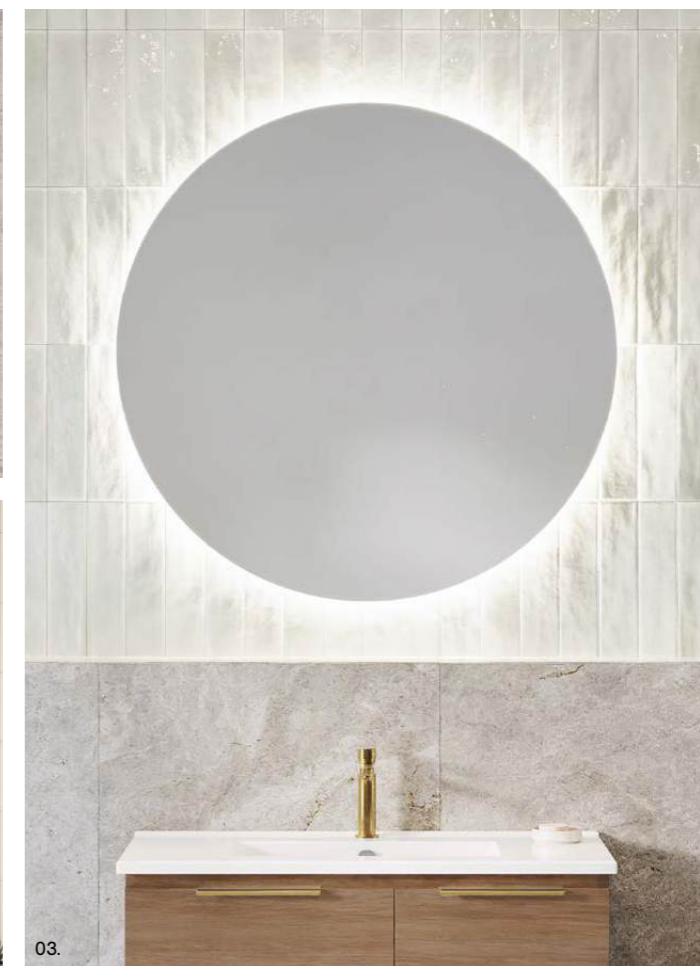

[01.] Oxford Mirror 480mm | OXF-M-480-480 | $299 **[02.] Oxford Mirror 600mm** | OXF-M-600-600 | $573 each | Shown with Mirror Lighting Upgrade | LED-L-MIRROR | ADD $413 per mirror **[03.] Oxford Mirror 900mm** | OXF-M-900-900 | $916 | Shown with Mirror Lighting Upgrade | LED-L-MIRROR | ADD $413 **Please refer to pricelist pages for all available options.**