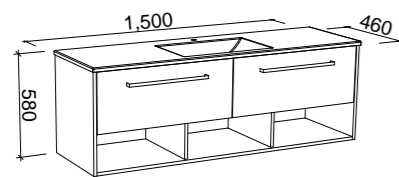

KANSAS 1500mm CENTRE BOWL

Wall Hung

CABINET WITH	SKU	RRP
Alpha Ceramic Top	KAN-V-1500-C-APH-W	$3,617
Regal Mineral Composite Top	KAN-V-1500-C-REG-W	$3,257
Haven Matt Dolomite Top	KAN-V-1500-C-HVN-W	$3,257
20mm SilkSurface Top with White Gloss Above Counter Ceramic Basin	KAN-V-1500-C-SSA-W	$3,862
20mm SilkSurface Top with White Gloss Under Counter Ceramic Basin	KAN-V-1500-C-SSU-W	$3,862
No Top	KAN-VCO-1500-C-X-W	$2,117

Floor Standing