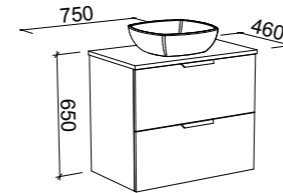

SUTHERLAND HOUSE 750mm

Wall Hung

On Legs

CABINET WITH	SKU	RRP
20mm SilkSurface Top with White Gloss Above Counter Ceramic Basin	SHC-V-750-C-SSA-W	$2,932
20mm SilkSurface Top with White Gloss Under Counter Ceramic Basin	SHC-V-750-C-SSU-W	$2,932
No Top	SHC-VCO-750-C-X-W	$1,891