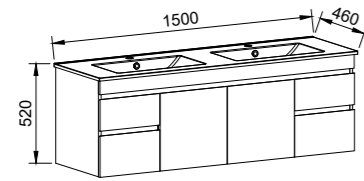

INDIANA 1500mm DOUBLE BOWL

Wall Hung

CABINET WITH	SKU	RRP
Alpha Ceramic Top	IND-V-1500-D-APH-W	\$3,535
No Top	IND-VCO-1500-D-X-W	\$1,973

Floor Standing

CABINET WITH	SKU	RRP
Alpha Ceramic Top	IND-V-1500-D-APH-F	\$3,736
No Top	IND-VCO-1500-D-X-F	\$2,172