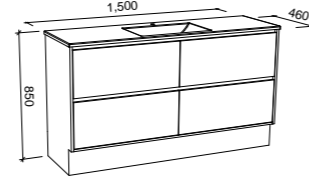

CABINET WITH	SKU	RRP
Alpha Ceramic Top	GRA-V-1500-C-APH-F	$3,850
Regal Mineral Composite Top	GRA-V-1500-C-REG-F	$3,735
Haven Matt Dolomite Top	GRA-V-1500-C-HVN-F	$3,735
20mm SilkSurface Top with White Gloss Above Counter Ceramic Basin	GRA-V-1500-C-SSA-F	$4,331
20mm SilkSurface Top with White Gloss Under Counter Ceramic Basin	GRA-V-1500-C-SSU-F	$4,331
No Top	GRA-VCO-1500-C-X-F	$2,612

Floor Standing