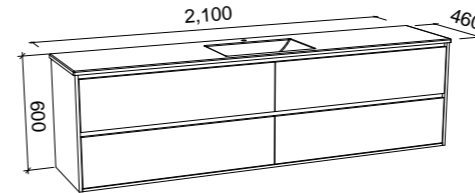

GRANGE 2100mm CENTRE BOWL

Wall Hung

CABINET WITH	SKU	RRP
Regal Mineral Composite Top	GRA-V-2100-C-REG-W	$5,251
20mm SilkSurface Top with White Gloss Above Counter Ceramic Basin	GRA-V-2100-C-SSA-W	$4,760
20mm SilkSurface Top with White Gloss Under Counter Ceramic Basin	GRA-V-2100-C-SSU-W	$4,760
No Top	GRA-VCO-2100-C-X-W	$2,854