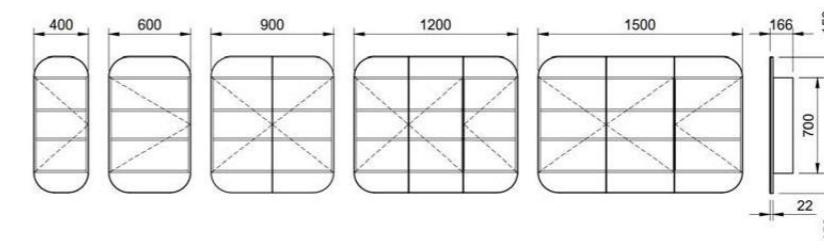

[01.] Jazz Arch Shaving Cabinet 1500mm | JZA-SC-1500-3-G | $1,746 White Satin Cabinet shown with doors open | Shown with Magnifying Mirror Upgrade | UPG-OPT-MAGM | ADD $105 **[02.] Jazz Arch Shaving Cabinet 400mm** | JZA-SC-400-S-G | $956 each Planked Urban Oak Cabinet **[03.] Jazz Arch Shaving Cabinet 900mm** | JZA-SC-900-D-G | $1,215 Light Grey Satin Cabinet **Please refer to pricelist pages for all available options.**