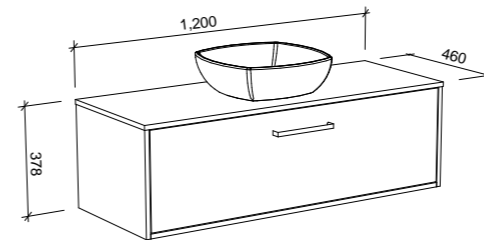

DELAWARE 1200mm

Wall Hung