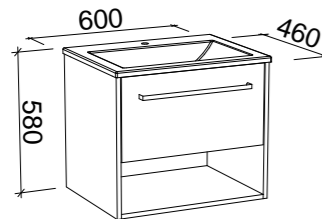

KANSAS 600mm

Wall Hung

CABINET WITH	SKU	RRP
Alpha Ceramic Top	KAN-V-600-C-APH-W	$1,609
Regal Mineral Composite Top	KAN-V-600-C-REG-W	$1,609
20mm SilkSurface Top with White Gloss Above Counter Ceramic Basin	KAN-V-600-C-SSA-W	$1,956
20mm SilkSurface Top with White Gloss Under Counter Ceramic Basin	KAN-V-600-C-SSU-W	$1,956
No Top	KAN-VCO-600-C-X-W	$1,071

Floor Standing