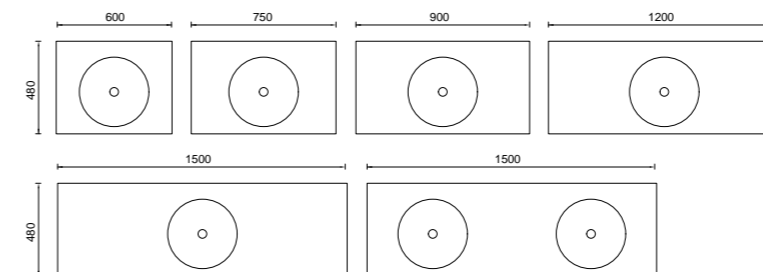

[01.] Embrace Vanity 1500mm | EMB-V-1500-D-SSA-W | $6,118 Light Grey Satin Cabinet with Stratiss SilkSurface Top and White Gloss Oval Flute Ceramic Basins **[02.] Embrace Vanity 1200mm** | EMB-V-1200-C-SSA-W | $4,770 Tassie Oak Cabinet with Arctic White SilkSurface Top and White Gloss Coast Inset Mineral Composite Basin | Shown with Mineral Composite Basin Upgrade | UPG-OPT-BASCOLOUR | ADD $152 **[03.] Embrace Vanity 900mm** | EMB-V-900-C-SSA-W | $4,521 Light Pistachio Satin Cabinet with Lapis Salt SilkSurface Top and White Gloss Florent Ceramic Basin **Please refer to pricelist pages for all available options.**

NOTE: Selected inset basins available. Not available with custom inset basins.