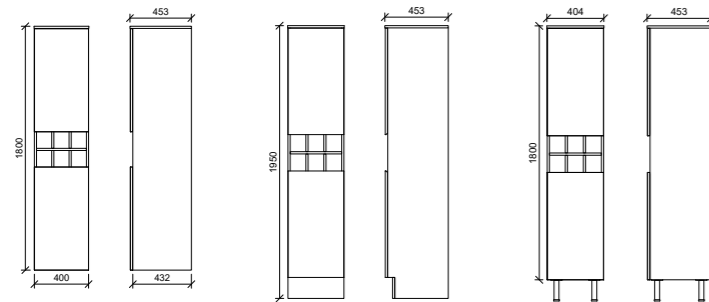

01.

[01.] St Clair Tallboy | STC-TB-400-W-G | $1,792 White Satin Cabinet Please refer to pricelist pages for all available options.

Sutherland House Tallboy BY SHAYNNA BLAZE

A bathroom isn't complete without practical storage solutions. This tallboy is a perfect compliment to your Sutherland House vanity, available in matching routes.

- White Satin and Oak finish on the interior shelves
- Available in wall hung and on legs