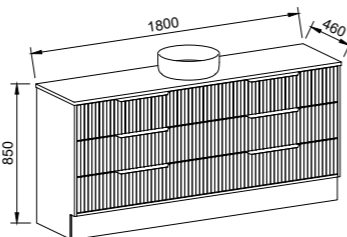

CABINET WITH	SKU	RRP
20mm SilkSurface Top with White Gloss Above Counter Ceramic Basin	EMM-V-1800-C-SSA-F	$5,773
No Top	EMM-VCO-1800-C-X-F	$4,480