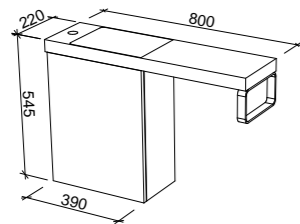

OSCAR 800mm TOP / 390mm CABINET

Wall Hung