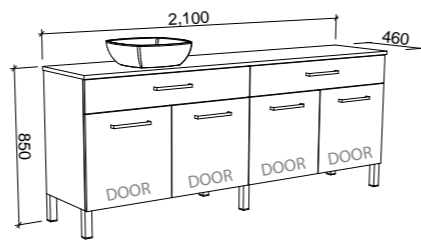

CABINET WITH	SKU	RRP
20mm SilkSurface Top with White Gloss Above Counter Ceramic Basin Left-hand Offset	TAY-V-2100-L-SSA-L	$4,446
No Top Left-hand Offset	TAY-VCO-2100-L-X-L	$2,381

NOTE: Right-hand offset also available. Order by replacing -L- with -R- in the relevant SKU.