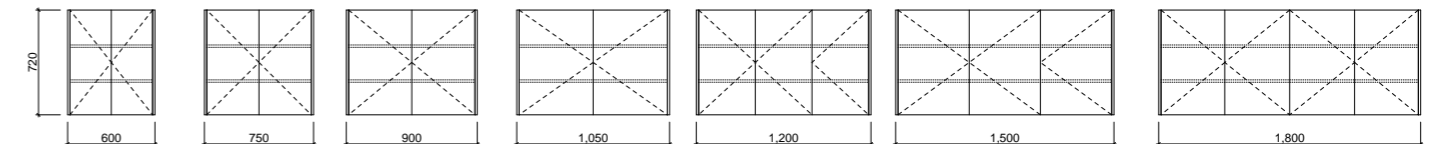

[01.] Denver Shaving Cabinet 1500mm | DEN-SC-1500-3-G | $1,266 White Satin Cabinet | Shown with Denver Side Lighting Upgrade | LED-L-DENVER | ADD $637 **[02.] Denver Shaving Cabinet 1500mm** | DEN-SC-1500-3-G | $1,266 Coastal Oak Cabinet **[03.] Denver Shaving Cabinet 900mm** | DEN-SC-900-D-G | $854 Bayleaf Cabinet **Please refer to pricelist pages for all available options.**