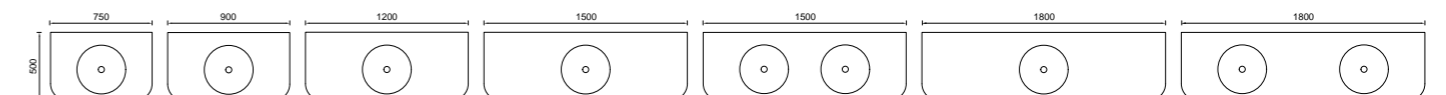

02. Dockland Woodgrain Route

03. Apollo Painted Route

04. Flat Panel

05. Dockland Woodgrain Route

[01.] Santos Vanity 750mm | SAN-V-750-C-SSA-W | \$2,380 Prime Oak Cabinet with Storm Cloud SilkSurface Top and White Gloss Allure Ceramic Basin **[02.] Santos Vanity 1500mm** | SAN-V-1500-D-SSA-W | \$3,780 Coastal Oak Cabinet with Carrara SilkSurface Top and White Gloss Oval Flute Ceramic Basins | Shown with Under Cabinet Vanity Lighting | LED-L-UNDERCAB-V | ADD \$413 **[03.] Santos Vanity 1800mm** | SAN-V-1800-D-SSA-W | \$4,160 Light Pistachio Satin Cabinet with Grigio Stone SilkSurface Top and Brushed Gold Luxe Stainless Steel Basins | Shown with Basin Colour Upgrade | UPG-OPT-STAINLESS | ADD \$374 per basin **[04.] Santos Vanity 900mm** | SAN-V-900-C-SSA-W | \$2,550 Olive Satin Cabinet with Canvas Mist SilkSurface Top and White Matt Allure Dimple Ceramic Basin | Shown with Basin Colour Upgrade | UPG-OPT-BASCOLOUR | ADD \$152 | Shown with Under Cabinet Vanity Lighting | LED-L-UNDERCAB-V | ADD \$413 **[05.] Santos Vanity 1200mm** | SAN-V-1200-C-SSA-W | \$2,960 Bottega Oak Cabinet with Stratiss Nuovo SilkSurface Top and White Gloss George Inset Ceramic Basin | Shown with Under Cabinet Vanity Lighting | LED-L-UNDERCAB-V | ADD \$413 **Please refer to pricelist pages for all available options.**