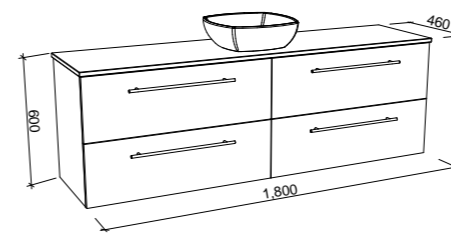

OXBOW 1800mm CENTRE BOWL

Wall Hung

CABINET WITH	SKU	RRP
20mm SilkSurface Top with White Gloss Above Counter Ceramic Basin	OXB-V-1800-C-SSA-W	$4,549
20mm SilkSurface Top with White Gloss Under Counter Ceramic Basin	OXB-V-1800-C-SSU-W	$4,549
No Top	OXB-VCO-1800-C-X-W	$2,769

Floor Standing