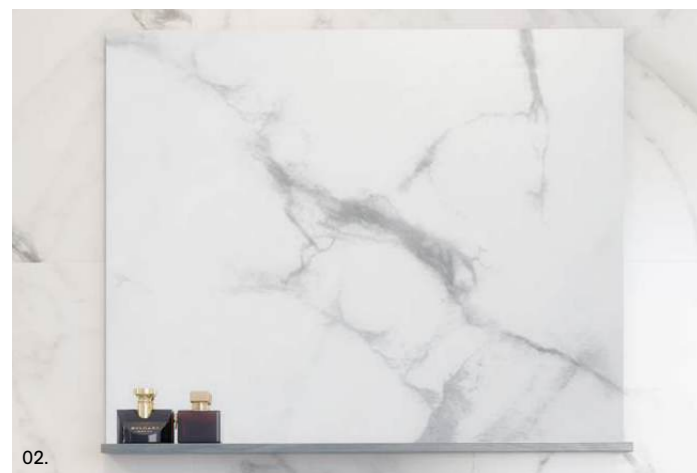

Essence Mirror

The Essence mirror has a minimalist profile with a practical storage shelf – perfect for displaying your favourite collection of perfumes or anything else you fancy. Match the shelf to your vanity or choose a different colour for contrast!

- Range of sizes available
- Easy split batten mounting system

[01.] Essence Mirror 900mm | ESS-M-900-739 | $816 White Satin Shelf **[02.] Essence Mirror 900mm** | ESS-M-900-739 | $816 Palomera Oak Shelf **[03.] Essence Mirror 750mm** | ESS-M-750-739 | $737 Calm Oak Shelf | Shown with Mirror Lighting Upgrade | LED-L-MIRROR | ADD $413 **Please refer to pricelist pages for all available options.**

Georgia Mirror

Available in a range of sizes, the Georgia mirror will fit seamlessly into your bathroom, no matter what size or style. Want to elevate the design? Opt for a lighting surround (additional charges apply).

- Easy split batten mounting system
- White satin edging unless specified otherwise
- Available in vertical hung upon request (additional charges may apply)