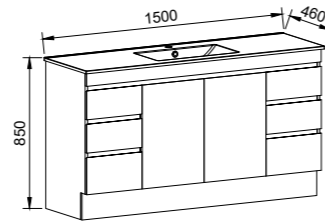

CABINET WITH	SKU	RRP
Alpha Ceramic Top	IND-V-1500-C-APH-F	$3,589
No Top	IND-VCO-1500-C-X-F	$2,172