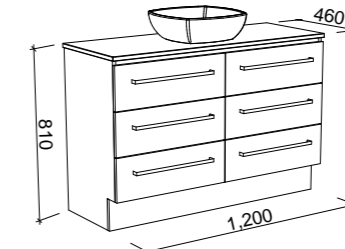

CABINET WITH	SKU	RRP
20mm SilkSurface Top with White Gloss Above Counter Ceramic Basin	ASH-V-1200-C-SSA-F	$4,516
No Top	ASH-VCO-1200-C-X-F	$2,731

On Legs