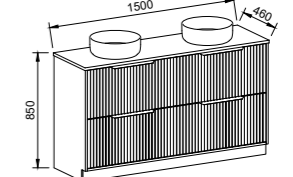

CABINET WITH	SKU	RRP
20mm SilkSurface Top with White Gloss Above Counter Ceramic Basins	ELW-V-1500-D-SSA-F	$5,122
20mm SilkSurface Top with White Gloss Under Counter Ceramic Basins	ELW-V-1500-D-SSU-F	$5,280
No Top	ELW-VCO-1500-D-X-F	$3,847