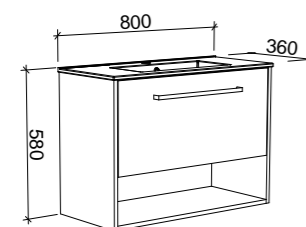

KARLIE 800mm

Wall Hung

CABINET WITH	SKU	RRP
Urban Ceramic Top	KAR-V-800-C-URB-W	$1,907
No Top	KAR-VCO-800-C-X-W	$1,333

Floor Standing