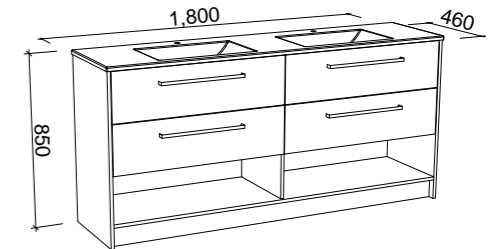

CABINET WITH	SKU	RRP
Regal Mineral Composite Top	KAN-V-1800-D-REG-F	$5,136
20mm SilkSurface Top with White Gloss Above Counter Ceramic Basins	KAN-V-1800-D-SSA-F	$5,544
20mm SilkSurface Top with White Gloss Under Counter Ceramic Basins	KAN-V-1800-D-SSU-F	$5,544
No Top	KAN-VCO-1800-D-X-F	$3,507