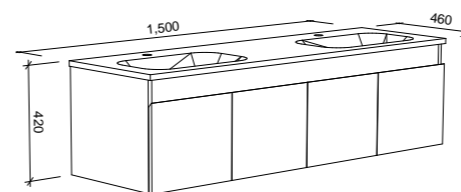

ROCKFORD 1500mm DOUBLE BOWL

Wall Hung

CABINET WITH	SKU	RRP
Alpha Ceramic Top	RKF-V-1500-D-APH-W	$2,016
Haven Matt Dolomite Top	RKF-V-1500-D-HVN-W	$2,016
No Top	RKF-VCO-1500-D-X-W	$1,364

Floor Standing