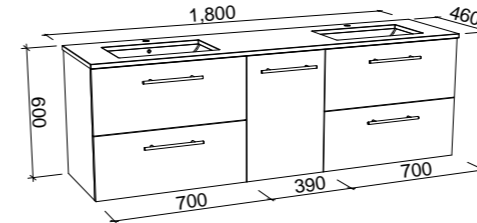

NOTE: Only handles shorter than 400mm are available.

Marshall

G GOLD INCLUSIONS

MARSHALL 1800mm DOUBLE BOWL

Wall Hung

Floor Standing

CABINET WITH	SKU	RRP
20mm SilkSurface Top with White Gloss Above Counter Ceramic Basins	MAR-V-1800-D-SSA-W	\$4,105
20mm SilkSurface Top with White Gloss Under Counter Ceramic Basins	MAR-V-1800-D-SSU-W	\$4,105
No Top	MAR-VCO-1800-D-X-W	\$2,146