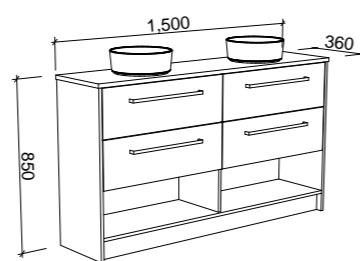

CABINET WITH	SKU	RRP
20mm SilkSurface Top with White Gloss Above Counter Ceramic Basins	KAR-V-1500-D-SSA-F	$5,231
20mm SilkSurface Top with White Gloss Ceramic Under Counter Basin	KAR-V-1500-D-SSU-F	$5,231
No Top	KAR-VCO-1500-D-X-F	$3,332

Kingsley

G GOLD INCLUSIONS