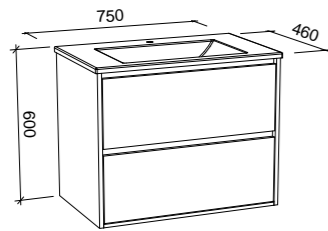

GRANGE 750mm

Wall Hung

CABINET WITH	SKU	RRP
Alpha Ceramic Top	GRA-V-750-C-APH-W	$1,899
Regal Mineral Composite Top	GRA-V-750-C-REG-W	$1,899
Haven Matt Dolomite Top	GRA-V-750-C-HVN-W	$1,899
20mm SilkSurface Top with White Gloss Above Counter Ceramic Basin	GRA-V-750-C-SSA-W	$2,280
20mm SilkSurface Top with White Gloss Under Counter Ceramic Basin	GRA-V-750-C-SSU-W	$2,280
No Top	GRA-VCO-750-C-X-W	$1,350

G GOLD INCLUSIONS

Floor Standing