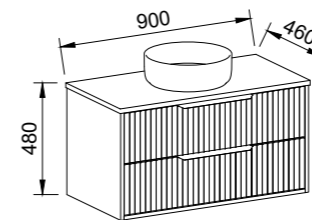

EMMETT 900mm

Wall Hung

CABINET WITH	SKU	RRP
20mm SilkSurface Top with White Gloss Above Counter Ceramic Basin	EMM-V-900-C-SSA-W	$2,497
No Top	EMM-VCO-900-C-X-W	$1,751