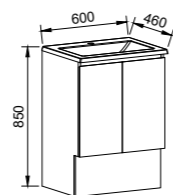

CABINET WITH	SKU	RRP
Regal Mineral Composite Top	CAR-V-600-C-REG-F	$1,731
Alpha Ceramic Top	CAR-V-600-C-APH-F	$1,731
Grand Mineral Composite Top	CAR-V-600-C-GND-F	$1,909
No Top	CAR-VCO-600-C-X-F	$1,263

NOTE: Only handles shorter than 250mm are available on the Carlo.

Carlo

G GOLD INCLUSIONS