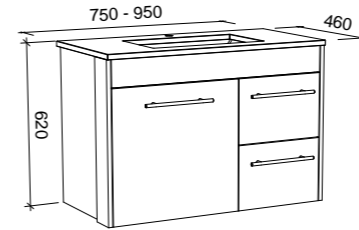

WALL TO WALL 750mm - 950mm (Nominate the exact size you require when ordering)

Wall Hung

CABINET WITH	SKU	RRP
20mm SilkSurface Top with White Gloss Above Counter Ceramic Basin	WTW-V-950-C-SSA-W	$2,673
20mm SilkSurface Top with White Gloss Under Counter Ceramic Basin	WTW-V-950-C-SSU-W	$2,673
No Top	WTW-VCO-950-C-X-W	$1,497

Floor Standing