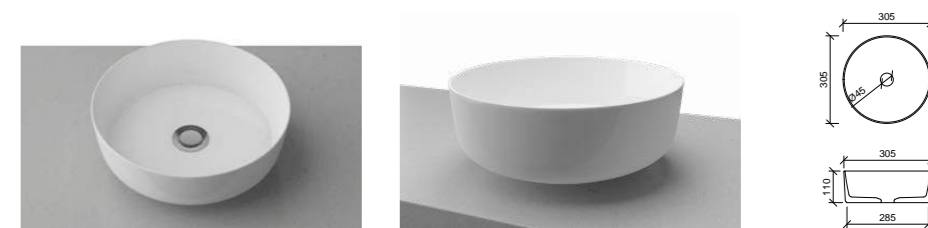

BKM FEA-BS-500-BKM-U | \$385

Florent White

Offset or wall mounted tapware required.
32mm waste.

WG FLO-BS-400-WG-S | \$233

Gem White*

32mm waste.

WG GEM-BS-305-WG-S | \$233

Iconic 420 White