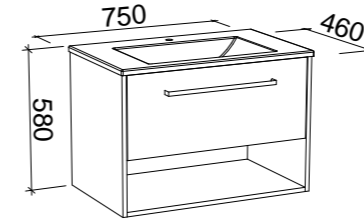

KANSAS 750mm

Wall Hung

CABINET WITH	SKU	RRP
Alpha Ceramic Top	KAN-V-750-C-APH-W	$1,748
Regal Mineral Composite Top	KAN-V-750-C-REG-W	$1,748
Haven Matt Dolomite Top	KAN-V-750-C-HVN-W	$1,748
20mm SilkSurface Top with White Gloss Above Counter Ceramic Basin	KAN-V-750-C-SSA-W	$2,139
20mm SilkSurface Top with White Gloss Under Counter Ceramic Basin	KAN-V-750-C-SSU-W	$2,139
No Top	KAN-VCO-750-C-X-W	$1,196

Floor Standing