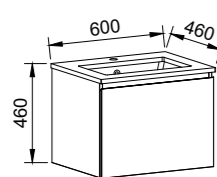

NOTE: Only handles shorter than 250mm are available on the Carlo.

Dakota

P PLATINUM INCLUSIONS

DAKOTA 600mm

Wall Hung

CABINET WITH	SKU	RRP
20mm SilkSurface Top with White Gloss Above Counter Ceramic Basin	DAK-V-600-C-SSA-W	\$2,609
20mm SilkSurface Top with White Gloss Under Counter Ceramic Basin	DAK-V-600-C-SSU-W	\$2,609
No Top	DAK-VCO-600-C-X-W	\$1,280