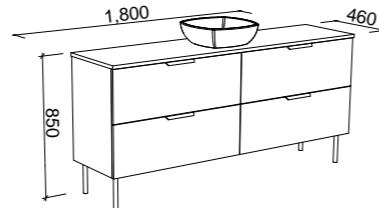

On Legs

CABINET WITH	SKU	RRP
20mm SilkSurface Top with White Gloss Above Counter Ceramic Basin	SHC-V-1800-C-SSA-W	$5,146
20mm SilkSurface Top with White Gloss Under Counter Ceramic Basin	SHC-V-1800-C-SSU-W	$5,146
No Top	SHC-VCO-1800-C-X-W	$3,562

CABINET WITH	SKU	RRP
20mm SilkSurface Top with White Gloss Above Counter Ceramic Basin	SHC-V-1800-C-SSA-L	$5,247
20mm SilkSurface Top with White Gloss Under Counter Ceramic Basin	SHC-V-1800-C-SSU-L	$5,247
No Top	SHC-VCO-1800-C-X-L	$3,947