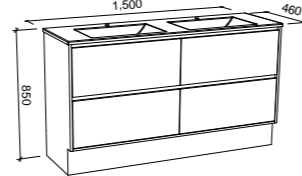

CABINET WITH	SKU	RRP
Alpha Ceramic Top	GRA-V-1500-D-APH-F	$4,076
Regal Mineral Composite Top	GRA-V-1500-D-REG-F	$3,963
Haven Matt Dolomite Top	GRA-V-1500-D-HVN-F	$3,963
20mm SilkSurface Top with White Gloss Above Counter Ceramic Basins	GRA-V-1500-D-SSA-F	$4,562
20mm SilkSurface Top with White Gloss Under Counter Ceramic Basins	GRA-V-1500-D-SSU-F	$4,562
No Top	GRA-VCO-1500-D-X-F	$2,600

Floor Standing