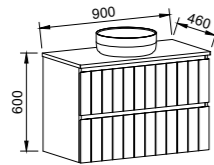

HENLEY 900mm

Wall Hung

CABINET WITH	SKU	RRP
20mm SilkSurface Top with White Gloss Above Counter Ceramic Basin	HEN-V-900-C-SSA-W	$3,253
20mm SilkSurface Top with White Gloss Under Counter Ceramic Basin	HEN-V-900-C-SSU-W	$3,253
No Top	HEN-VCO-900-C-X-W	$2,066