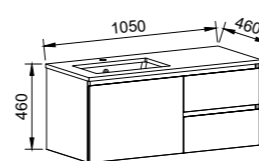

NOTE: Right-hand offset also available. Order by replacing -L- with -R- in the relevant SKU. Only handles shorter than 320mm are available.

DAKOTA 1050mm

Wall Hung

CABINET WITH	SKU	RRP
20mm SilkSurface Top with White Gloss Above Counter Ceramic Basin Left-hand Offset	DAK-V-1050-L-SSA-W	\$4,112
20mm SilkSurface Top with White Gloss Under Counter Ceramic Basin Left-hand Offset	DAK-V-1050-L-SSU-W	\$4,112
No Top Left-hand Offset	DAK-VCO-1050-L-X-W	\$2,115