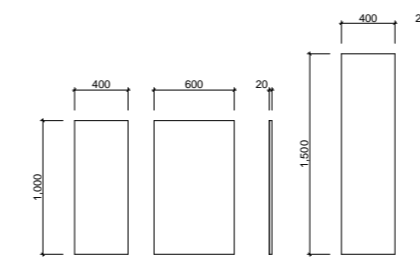

[01.] Jazz Mirror 600mm | JZZ-M-600-1000 | $525 [02.] Jazz Mirror 400mm | JZZ-M-400-1000 | $403 Please refer to pricelist pages for all available options.