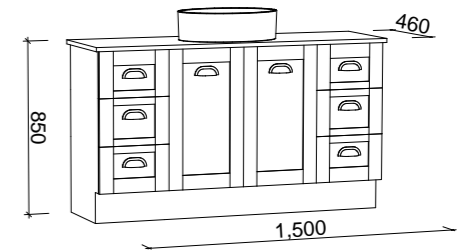

CABINET WITH	SKU	RRP
Alpha Ceramic Top	VIC-V-1500-C-APH-F	$3,888
20mm SilkSurface Top with White Gloss Above Counter Ceramic Basin	VIC-V-1500-C-SSA-F	$4,191
20mm SilkSurface Top with White Gloss Under Counter Ceramic Basin	VIC-V-1500-C-SSU-F	$4,191
60mm SilkSurface Freedom Top with White Gloss Above Counter Ceramic Basin	VIC-V-1500-C-FRA-F	$4,656
60mm SilkSurface Freedom Top with White Gloss Under Counter Ceramic Basin	VIC-V-1500-C-FRU-F	$4,656
No Top	VIC-VCO-1500-C-X-F	$3,177