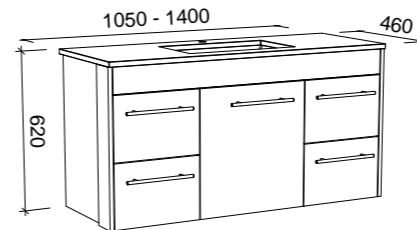

WALL TO WALL 1051mm - 1400mm (Nominate the exact size you require when ordering)

Wall Hung

CABINET WITH	SKU	RRP
20mm SilkSurface Top with White Gloss Above Counter Ceramic Basin	WTW-V-1400-C-SSA-W	$3,853
20mm SilkSurface Top with White Gloss Under Counter Ceramic Basin	WTW-V-1400-C-SSU-W	$3,853
No Top	WTW-VCO-1400-C-X-W	$2,357

Floor Standing