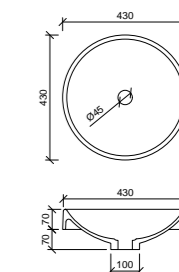

Corrida Inset

Offset or wall mounted tapware required. 40mm waste.

WG COR-BS-430-WG-U | $385