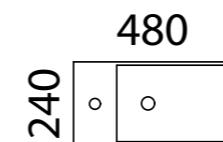

[01.] Lottie Vanity 480mm | LOT-V-480-L-LIB-W | $807 Notaio Walnut Cabinet with Liberty Ceramic Top [02.] Lottie Vanity 480mm | LOT-V-480-R-LIB-F | $856 Perugian Walnut Cabinet with Liberty Ceramic Top Please refer to pricelist pages for all available options.

SMALL SPACE VANITIES