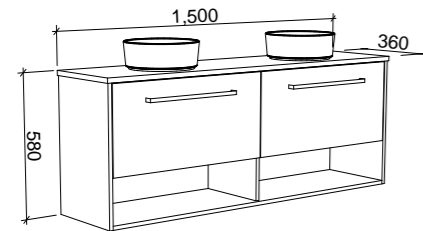

KARLIE 1500mm DOUBLE BOWL

Wall Hung

CABINET WITH	SKU	RRP
20mm SilkSurface Top with White Gloss Above Counter Ceramic Basins	KAR-V-1500-D-SSA-W	$4,173
20mm SilkSurface Top with White Gloss Ceramic Under Counter Basin	KAR-V-1500-D-SSU-W	$4,173
No Top	KAR-VCO-1500-D-X-W	$2,213

NOTE: See pages 235 - 244 for selected small space basins for the Karlie.

Floor Standing