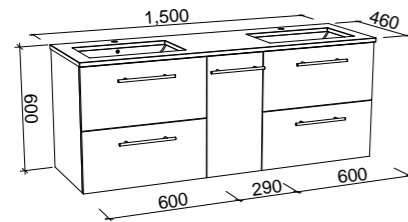

NOTE: Only handles shorter than 250mm are available.

MARSHALL 1500mm DOUBLE BOWL

Wall Hung

Floor Standing

CABINET WITH	SKU	RRP
20mm SilkSurface Top with White Gloss Above Counter Ceramic Basins	MAR-V-1500-D-SSA-W	\$3,872
20mm SilkSurface Top with White Gloss Under Counter Ceramic Basins	MAR-V-1500-D-SSU-W	\$3,872
No Top	MAR-VCO-1500-D-X-W	\$2,007