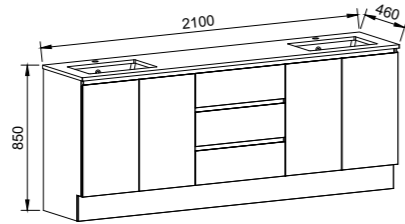

Floor Standing