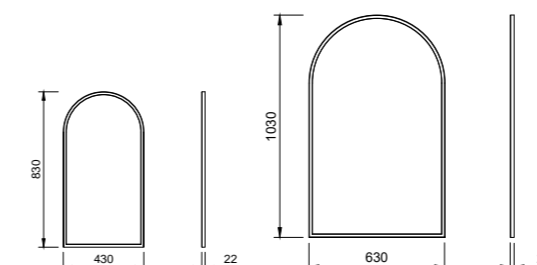

[01.] Church Mirror 430mm | CHUF-M-430-830 | $747 each White Satin Frame [02.] Church Mirror 630mm | CHUF-M-630-1030 | $896 each White Satin Frame [03.] Church Mirror 430mm | CHUF-M-430-830 | $747 Light Grey Satin Frame Please refer to pricelist pages for all available options.