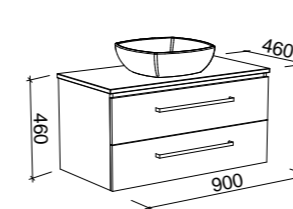

ASHTON 900mm

Wall Hung

CABINET WITH	SKU	RRP
20mm SilkSurface Top with White Gloss Above Counter Ceramic Basin	ASH-V-900-C-SSA-W	$3,329
No Top	ASH-VCO-900-C-X-W	$1,890

Floor Standing