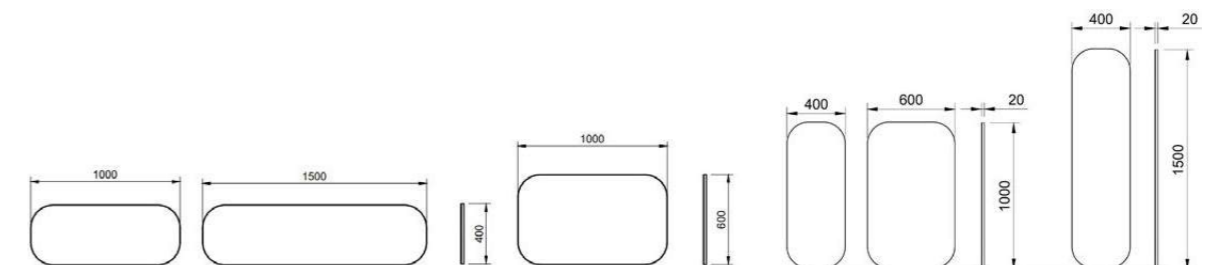

[01.] Jazz Arch Mirror 400mm x 1000mm | JZA-M-400-1000 | $503 each | Shown with Mirror Lighting Upgrade | LED-L-MIRROR | ADD $413 per mirror **[02.] Jazz Arch Mirror 1000mm x 600mm** | JZA-M-1000-600 | $706 **[03.] Jazz Arch Mirror 600mm x 1000mm** | JZA-M-600-1000 | $706 **Please refer to pricelist pages for all available options.**