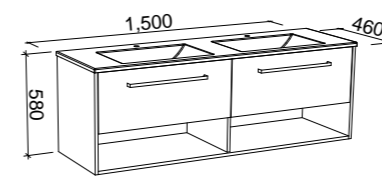

KANSAS 1500mm DOUBLE BOWL

Wall Hung

CABINET WITH	SKU	RRP
Alpha Ceramic Top	KAN-V-1500-D-APH-W	$3,706
Regal Mineral Composite Top	KAN-V-1500-D-REG-W	$3,587
Haven Matt Dolomite Top	KAN-V-1500-D-HVN-W	$3,587
20mm SilkSurface Top with White Gloss Above Counter Ceramic Basins	KAN-V-1500-D-SSA-W	$4,207
20mm SilkSurface Top with White Gloss Under Counter Ceramic Basins	KAN-V-1500-D-SSU-W	$4,207
No Top	KAN-VCO-1500-D-X-W	$2,213

Floor Standing