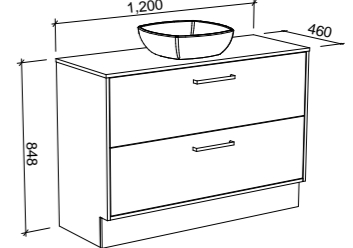

Floor Standing

CABINET WITH	SKU	RRP	CABINET WITH	SKU	RRP
18mm Laminate Top with White Gloss Ceramic Above Counter Basin	DEL-V-1200-C-LMA-W	$2,208	18mm Laminate Top with White Gloss Ceramic Above Counter Basin	DEL-V-1200-C-LMA-F	$2,898
No Top	DEL-VCO-1200-C-X-W	$1,501	No Top	DEL-VCO-1200-C-X-F	$2,191