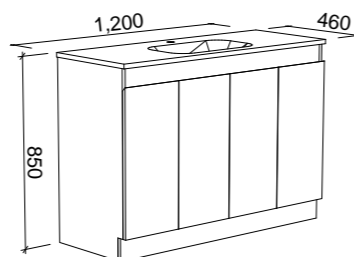

CABINET WITH	SKU	RRP
Alpha Ceramic Top	RKF-V-1200-C-APH-F	$1,579
Haven Matt Dolomite Top	RKF-V-1200-C-HVN-F	$1,579
No Top	RKF-VCO-1200-C-X-F	$1,087

NOTE: Fingerpull standard on Rockford, otherwise handles shorter than 250mm are available.

Rockford

S SILVER INCLUSIONS