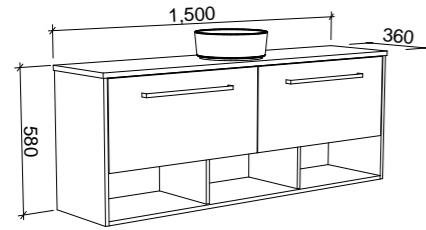

Karlie

G GOLD INCLUSIONS

KARLIE 1500mm CENTRE BOWL

Wall Hung

CABINET WITH	SKU	RRP
20mm SilkSurface Top with White Gloss Above Counter Ceramic Basin	KAR-V-1500-C-SSA-W	\$3,842
20mm SilkSurface Top with White Gloss Ceramic Under Counter Basin	KAR-V-1500-C-SSU-W	\$3,842
No Top	KAR-VCO-1500-C-X-W	\$2,117