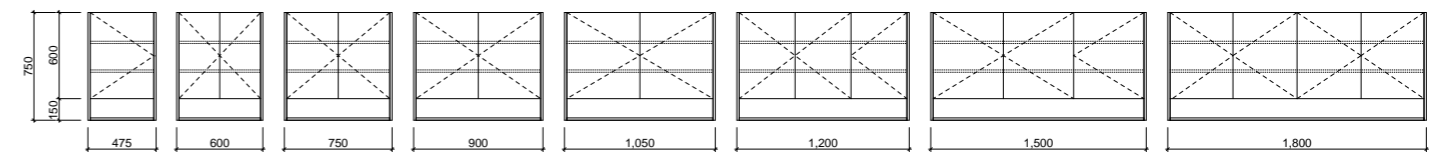

02.

03.

All cabinets 166mm deep. Back panel of shelf will match cabinet colour unless specified otherwise.

[01.] Sanremo Shaving Cabinet 1500mm | SAN-SC-1500-3-G | $1,434 Planked Urban Oak Cabinet shown with doors open [02.] Sanremo Shaving Cabinet 1500mm | SAN-SC-1500-3-G | $1,434 Emerald Green Satin Cabinet [03.] Sanremo Shaving Cabinet 900mm | SAN-SC-900-D-G | $1,078 Light Pistachio Satin Cabinet **Please refer to pricelist pages for all available options.**