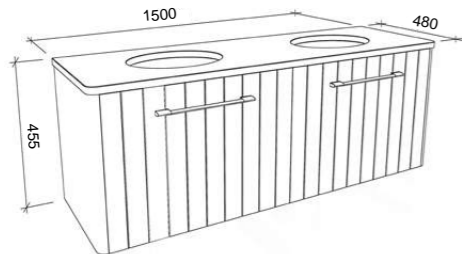

SABA 1500mm DOUBLE BOWL

Wall Hung

CABINET WITH	SKU	RRP
20mm SilkSurface Top with White Gloss Above Counter Ceramic Basins	SAB-V-1500-D-SSA-W	$3,773
20mm SilkSurface Top with White Gloss Under Counter Ceramic Basins	SAB-V-1500-D-SSU-W	$4,355
No Top	SAB-VCO-1500-D-X-W	$2,032