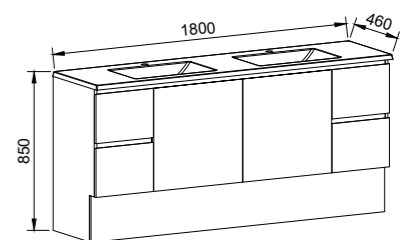

CABINET WITH	SKU	RRP
Regal Mineral Composite Top	CAR-V-1800-D-REG-F	$4,307
Grand Mineral Composite Top	CAR-V-1800-D-GND-F	$4,739
No Top	CAR-VCO-1800-D-X-F	$2,538