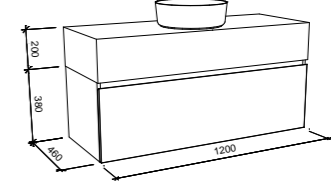

KINGSLEY 1200mm

Wall Hung

CABINET WITH	SKU	RRP
Alpha Ceramic Top	KIN-V-1200-C-APH-W	$1,771
Regal Mineral Composite Top	KIN-V-1200-C-REG-W	$1,771
Stadium Mineral Composite Top	KIN-V-1200-C-STD-W	$1,771
Haven Matt Dolomite Top	KIN-V-1200-C-HVN-W	$1,771
20mm SilkSurface Top with Above Counter White Gloss Ceramic Basin	KIN-V-1200-C-SSA-W	$2,391
20mm SilkSurface Top with Under Counter White Gloss Ceramic Basin	KIN-V-1200-C-SSU-W	$2,676
60mm SilkSurface Freedom Top with Above Counter White Gloss Ceramic Basin	KIN-V-1200-C-FRA-W	$2,627
60mm SilkSurface Freedom Top with Under Counter White Gloss Ceramic Basin	KIN-V-1200-C-FRU-W	$2,876
200mm SilkSurface Box Top with Above Counter White Gloss Ceramic Basin	KIN-V-1200-C-BXA-W	$3,646
200mm SilkSurface Box Top with Under Counter White Gloss Ceramic Basin	KIN-V-1200-C-BXU-W	$3,646
No Top	KIN-VCO-1200-C-X-W	$1,036