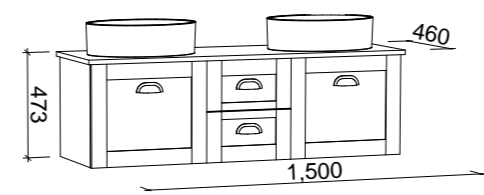

VICTORIA 1500mm DOUBLE BOWL

Wall Hung

CABINET WITH	SKU	RRP
Alpha Ceramic Top	VIC-V-1500-D-APH-W	$3,461
20mm SilkSurface Top with White Gloss Above Counter Ceramic Basins	VIC-V-1500-D-SSA-W	$3,763
20mm SilkSurface Top with White Gloss Under Counter Ceramic Basins	VIC-V-1500-D-SSU-W	$3,763
60mm SilkSurface Freedom Top with White Gloss Above Counter Ceramic Basins	VIC-V-1500-D-FRA-W	$4,213
60mm SilkSurface Freedom Top with White Gloss Under Counter Ceramic Basins	VIC-V-1500-D-FRU-W	$4,213
No Top	VIC-VCO-1500-D-X-W	$2,641

Floor Standing