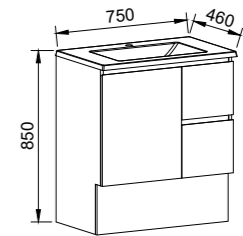

CABINET WITH	SKU	RRP
Regal Mineral Composite Top	CAR-V-750-C-REG-F	$1,945
Alpha Ceramic Top	CAR-V-750-C-APH-F	$1,945
Haven Matt Dolomite Top	CAR-V-750-C-HVN-F	$1,945
Grand Mineral Composite Top	CAR-V-750-C-GND-F	$2,142
No Top	CAR-VCO-750-C-X-F	$1,479