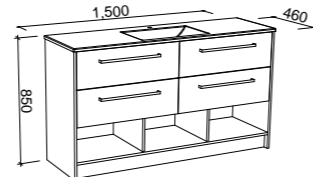

CABINET WITH	SKU	RRP
Alpha Ceramic Top	KAN-V-1500-C-APH-F	$4,680
Regal Mineral Composite Top	KAN-V-1500-C-REG-F	$4,224
Haven Matt Dolomite Top	KAN-V-1500-C-HVN-F	$4,224
20mm SilkSurface Top with White Gloss Above Counter Ceramic Basin	KAN-V-1500-C-SSA-F	$4,830
20mm SilkSurface Top with White Gloss Under Counter Ceramic Basin	KAN-V-1500-C-SSU-F	$4,830
No Top	KAN-VCO-1500-C-X-F	$3,136

Kansas

G GOLD INCLUSIONS