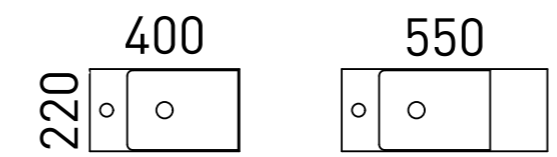

[01.] Ollie Vanity 550mm | OLL-V-550-R-NAN-W | $828 Dark Grey Satin Cabinet with Nano Dolomite Top [02.] Ollie Vanity 400mm | OLL-V-400-L-NAN-F | $828 Florentine Walnut Cabinet with Nano Dolomite Top **Please refer to pricelist pages for all available options.**