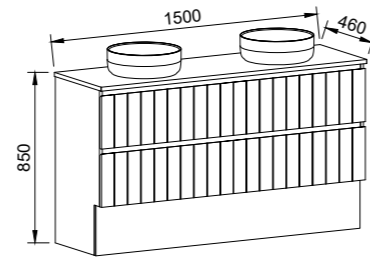

CABINET WITH	SKU	RRP
20mm SilkSurface Top with White Gloss Above Counter Ceramic Basins	HEN-V-1500-D-SSA-F	$5,542
20mm SilkSurface Top with White Gloss Under Counter Ceramic Basins	HEN-V-1500-D-SSU-F	$5,542
No Top	HEN-VCO-1500-D-X-F	$3,492

Floor Standing