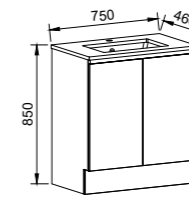

CABINET WITH	SKU	RRP
20mm SilkSurface Top with White Gloss Above Counter Ceramic Basin	DAK-V-750-C-SSA-F	$2,970
20mm SilkSurface Top with White Gloss Under Counter Ceramic Basin	DAK-V-750-C-SSU-F	$2,970
No Top	DAK-VCO-750-C-X-F	$1,685

On Legs