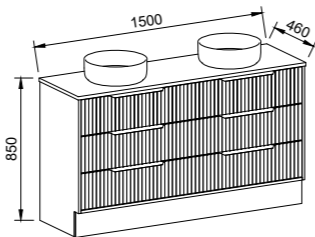

EMMETT 1500mm DOUBLE BOWL

Wall Hung

CABINET WITH	SKU	RRP
20mm SilkSurface Top with White Gloss Above Counter Ceramic Basins	EMM-V-1500-D-SSA-W	\$4,157
No Top	EMM-VCO-1500-D-X-W	\$2,882

Floor Standing

CABINET WITH	SKU	RRP
20mm SilkSurface Top with White Gloss Above Counter Ceramic Basins	EMM-V-1500-D-SSA-F	\$5,322
No Top	EMM-VCO-1500-D-X-F	\$4,047