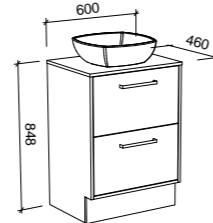

NOTE: Only handles shorter than 250mm are available.

Delaware

G GOLD INCLUSIONS

DELAWARE 600mm

Wall Hung

Floor Standing

CABINET WITH	SKU	RRP	CABINET WITH	SKU	RRP
18mm Laminate Top with White Gloss Ceramic Above Counter Basin	DEL-V-600-C-LMA-W	\$1,396	18mm Laminate Top with White Gloss Ceramic Above Counter Basin	DEL-V-600-C-LMA-F	\$1,743
No Top	DEL-VCO-600-C-X-W	\$864	No Top	DEL-VCO-600-C-X-F	\$1,211