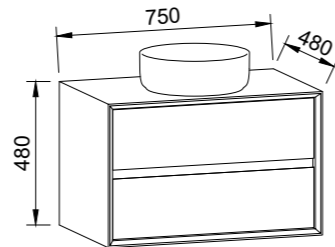

EMBRACE 600mm

Wall Hung

CABINET WITH	SKU	RRP
20mm SilkSurface Top with White Gloss Above Counter Ceramic Basin	EMB-V-600-C-SSA-W	\$3,583

EMBRACE 750mm

Wall Hung

CABINET WITH	SKU	RRP
20mm SilkSurface Top with White Gloss Above Counter Ceramic Basin	EMB-V-750-C-SSA-W	\$3,750