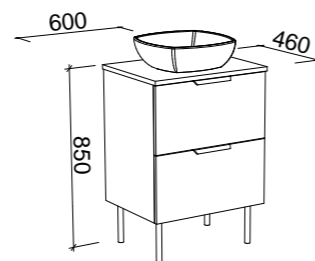

CABINET WITH	SKU	RRP
20mm SilkSurface Top with White Gloss Above Counter Ceramic Basin	SHC-V-600-C-SSA-L	$3,058
20mm SilkSurface Top with White Gloss Under Counter Ceramic Basin	SHC-V-600-C-SSU-L	$3,058
No Top	SHC-VCO-600-C-X-L	$2,002