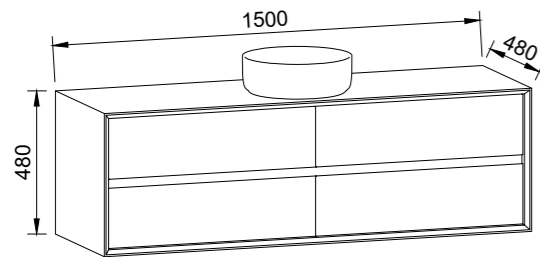

EMBRACE 1500mm CENTRE BOWL

Wall Hung

CABINET WITH	SKU	RRP
20mm SilkSurface Top with White Gloss Above Counter Ceramic Basin	EMB-V-1500-C-SSA-W	$6,028