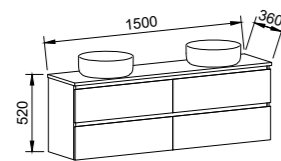

BILLIE 1500mm DOUBLE BOWL

Wall Hung

CABINET WITH	SKU	RRP
20mm SilkSurface Top with White Gloss Above Counter Ceramic Basins	BIL-V-1500-D-SSA-W	$4,089
20mm SilkSurface Top with White Gloss Under Counter Ceramic Basins	BIL-V-1500-D-SSU-W	$4,089
No Top	BIL-VCO-1500-D-X-W	$2,106

Floor Standing