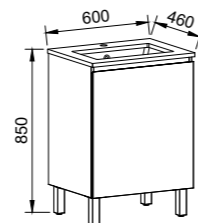

CABINET WITH	SKU	RRP
20mm SilkSurface Top with White Gloss Above Counter Ceramic Basin	DAK-V-600-C-SSA-L	$2,955
20mm SilkSurface Top with White Gloss Under Counter Ceramic Basin	DAK-V-600-C-SSU-L	$2,955
No Top	DAK-VCO-600-C-X-L	$1,754

NOTE: Please confirm hinge side when ordered.

Dakota

P PLATINUM INCLUSIONS