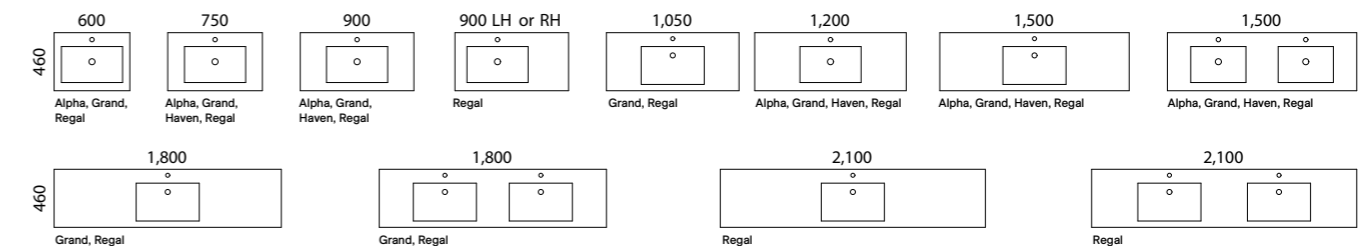

[01.] Carlo Vanity 1200mm | CAR-V-900-C-GND-F | $2,357 Natural Walnut Cabinet with Grand Mineral Composite Top | Shown with Stainless Steel Bin | WB-OPT-BIN | ADD $115 **[02.] Carlo Vanity 1200mm** | CAR-V-1200-C-REG-W | $2,553 Light Pistachio Satin Cabinet with Regal Mineral Composite Top | Shown with Filler Panel on Right | PNL-OPT-V-FILL-R | ADD $59 **[03.] Carlo Vanity 1800mm** | CAR-V-1800-D-REG-W | $4,020 Planked Urban Oak Cabinet with Regal Mineral Composite Top **[04.] Carlo Vanity 1200mm** | CAR-V-1200-C-HVN-W | $2,553 White Satin Cabinet with Haven Matt Dolomite Top **Please refer to pricelist pages for all available options.**

*Selected sizes. See page 232 for Vanity Top Collection.