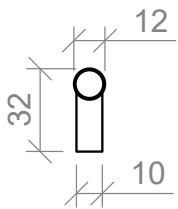

26mm Knob

SPECIFICATIONS

Knurled Bar Handle

Timberline

106mm

202mm

330mm

Side View

SPECIFICATIONS

Timberline

Lord Handle

120mm

215mm

310mm

410mm

Side View

Handles are textured.

SPECIFICATIONS

Timberline

Monarch Handle

146mm

242mm

338mm

434mm

Side View

SPECIFICATIONS

Timberline

Ova Handle

100mm

200mm

350mm

Side View