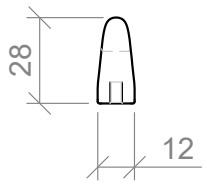

SPECIFICATIONS

Timberline

Arch Handle

244mm

340mm

Side View

SPECIFICATIONS

Crescent Handle

Timberline

96mm

Side View

SPECIFICATIONS

Timberline

Curve Handle

198mm

359mm

SPECIFICATIONS

Timberline

Lord Handle

120mm

215mm

310mm

410mm

Side View

SPECIFICATIONS

Square Handle

Timberline

224mm

352mm

Side View

SPECIFICATIONS

Timberline