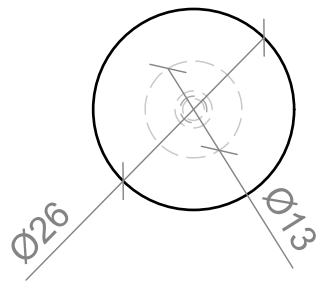

457mm

Side View

SPECIFICATIONS

Duke T Bar and Handle

Timberline

80mm

200mm

400mm

Eclipse Handle

Timberline

110mm

Side View

Handles are textured.

SPECIFICATIONS

Flat Knob Handle

Timberline

26mm Knob

SPECIFICATIONS

Knurled Bar Handle

Timberline

106mm

202mm

330mm

Side View

SPECIFICATIONS

Timberline

Lord Handle

120mm

215mm

310mm

410mm

Side View