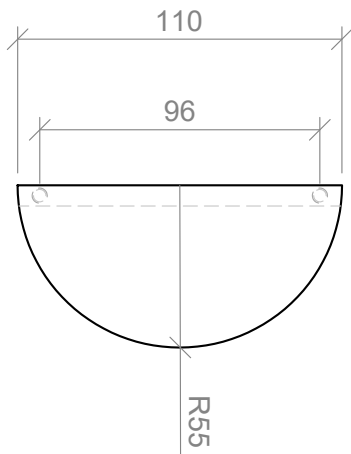

SPECIFICATIONS

Eclipse Handle

Timberline

110mm