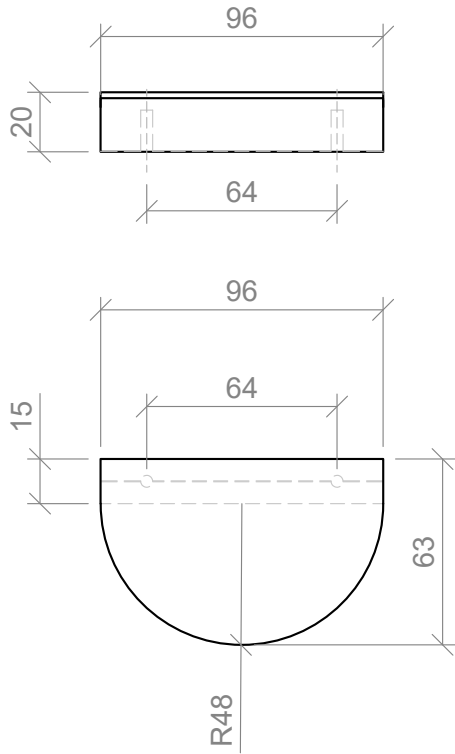

SPECIFICATIONS

Timberline

Arch Handle

244mm

340mm

Side View

SPECIFICATIONS

Crescent Handle

Timberline

96mm

Side View

SPECIFICATIONS

Timberline

Curve Handle

198mm

359mm

Side View

SPECIFICATIONS

D Handle

Timberline

104mm

138mm

230mm

361mm

SPECIFICATIONS

Timberline

Lord Handle

120mm

215mm

310mm

410mm

Side View