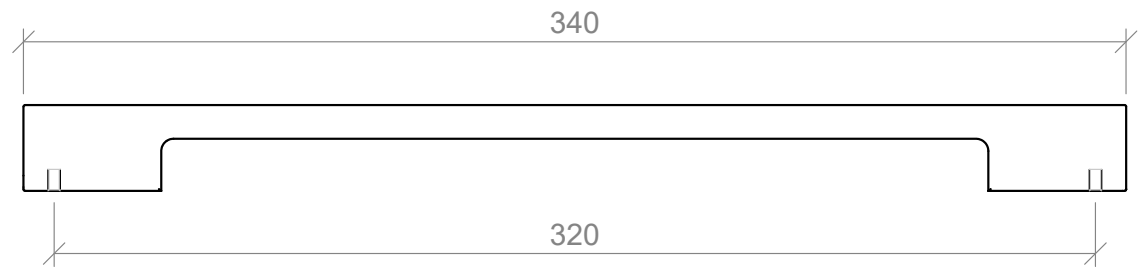

SPECIFICATIONS

Timberline

Arch Handle

244mm

340mm

Side View

SPECIFICATIONS

Crescent Handle

Timberline

96mm

Side View

SPECIFICATIONS

Timberline

Curve Handle

198mm

359mm

SPECIFICATIONS

Timberline

Lord Handle

120mm

215mm

310mm

410mm

Side View

SPECIFICATIONS

Square Handle

Timberline

224mm

352mm

Side View

SPECIFICATIONS

Timberline