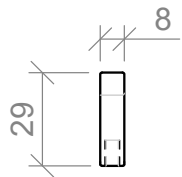

Timberline

96mm

Side View

SPECIFICATIONS

Timberline

Curve Handle

198mm

359mm

Side View

SPECIFICATIONS

D Handle

Timberline

104mm

138mm

230mm

361mm

SPECIFICATIONS

Timberline

Lord Handle

120mm

215mm

310mm

410mm

Side View

Wave Handle

200mm

350mm

Side View

Attaches on the top of door and drawer fronts.