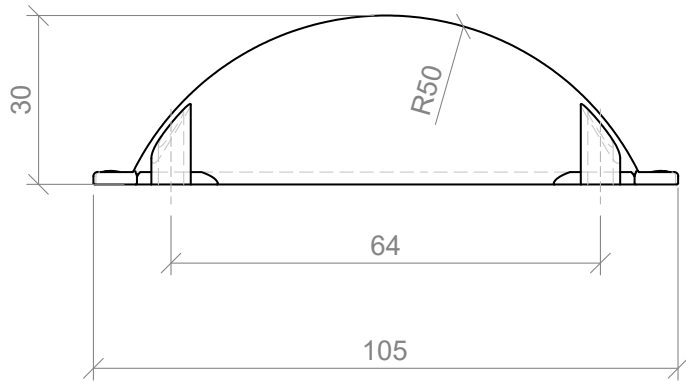

Side View

SPECIFICATIONS

Timberline

Ova Handle

100mm

200mm

350mm

Side View

Attaches on the top of door and drawer fronts.

SPECIFICATIONS

Retro Handle

Timberline

105mm

Side View

SPECIFICATIONS

Round Knob

Timberline

26mm Knob

SPECIFICATIONS

Timberline

Solid Lip Handle

50mm

178mm

Side View

SPECIFICATIONS

Square Handle

Timberline

224mm

352mm

Side View

SPECIFICATIONS

Timberline