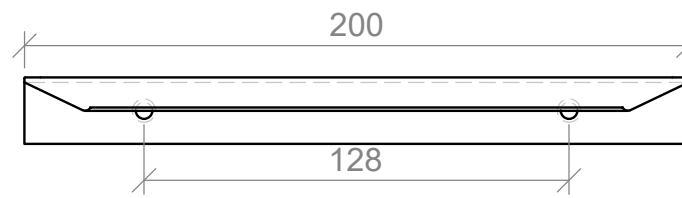

SPECIFICATIONS

Timberline

Lord Handle

120mm

215mm

310mm

410mm

Side View

Handles are textured.

SPECIFICATIONS

Timberline

Monarch Handle

146mm

242mm

338mm

434mm

Side View

SPECIFICATIONS

Timberline

Ova Handle

100mm

200mm

350mm

Side View

Attaches on the top of door and drawer fronts.

SPECIFICATIONS

Retro Handle

Timberline

105mm

Side View

SPECIFICATIONS

Round Knob