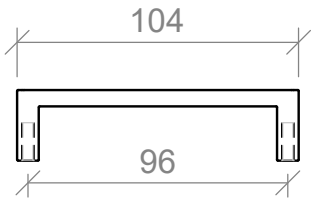

Timberline

96mm

Side View

SPECIFICATIONS

Timberline

Curve Handle

198mm

359mm

Side View

SPECIFICATIONS

D Handle

Timberline

104mm

138mm

230mm

361mm

457mm

Side View

SPECIFICATIONS

Duke T Bar and Handle

Timberline

80mm

200mm

400mm

SPECIFICATIONS

Timberline

Lord Handle

120mm

215mm

310mm

410mm

Side View