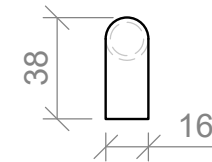

Side View

SPECIFICATIONS

D Handle

Timberline

104mm

138mm

230mm

361mm

26mm Knob

SPECIFICATIONS

Knurled Bar Handle

Timberline

106mm

202mm

330mm

Side View

Handles are textured.

SPECIFICATIONS

Loft Handle

Timberline

200mm

350mm

Side View

Attaches on the top of door and drawer fronts.

SPECIFICATIONS

Timberline

Lord Handle

120mm

215mm

310mm

410mm

Side View