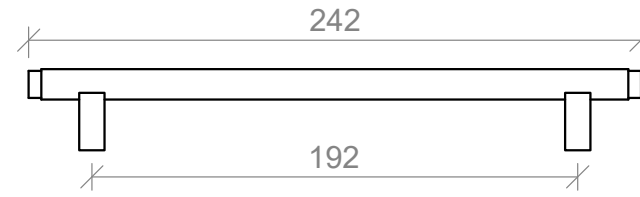

Handles are textured.

SPECIFICATIONS

Loft Handle

Timberline

200mm

350mm

Side View

Attaches on the top of door and drawer fronts.

SPECIFICATIONS

Timberline

Lord Handle

120mm

215mm

310mm

410mm

Side View

Handles are textured.

SPECIFICATIONS

Timberline

Monarch Handle

146mm

242mm

338mm

434mm

Side View

SPECIFICATIONS

Timberline

Ova Handle

100mm

200mm

350mm

Side View