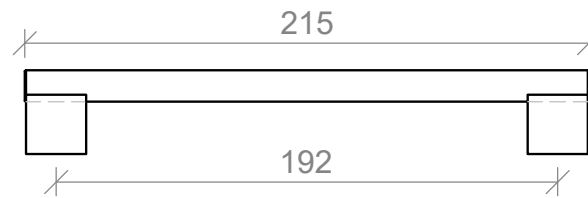

Handles are textured.

SPECIFICATIONS

Loft Handle

Timberline

200mm

350mm

Side View

Attaches on the top of door and drawer fronts.

SPECIFICATIONS

Timberline

Lord Handle

120mm

215mm

310mm

410mm

Side View

Handles are textured.

SPECIFICATIONS

Timberline

Monarch Handle

146mm

242mm

338mm

434mm

Side View

SPECIFICATIONS

Timberline

Ova Handle

100mm

200mm

350mm

Side View