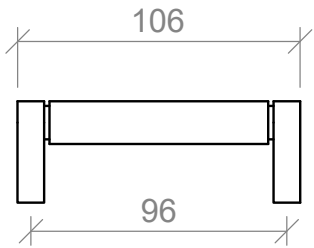

457mm

Side View

SPECIFICATIONS

Duke T Bar and Handle

Timberline

80mm

200mm

400mm

26mm Knob

SPECIFICATIONS

Knurled Bar Handle

Timberline

106mm

202mm

330mm

Side View

Handles are textured.

SPECIFICATIONS

Loft Handle

Timberline

200mm

350mm

Side View

Attaches on the top of door and drawer fronts.

SPECIFICATIONS

Timberline

Lord Handle

120mm

215mm

310mm

410mm

Side View