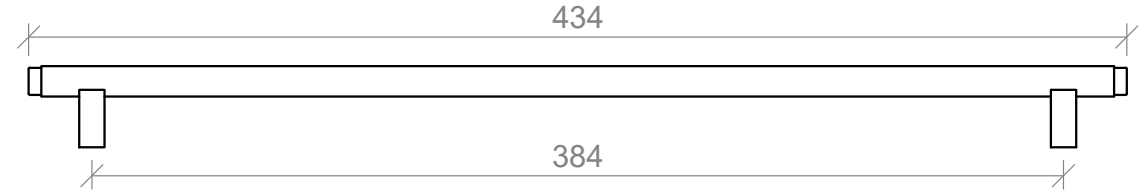

SPECIFICATIONS

Timberline

Lord Handle

120mm

215mm

310mm

410mm

Side View

Handles are textured.

SPECIFICATIONS

Timberline

Monarch Handle

146mm

242mm

338mm

434mm

Side View

SPECIFICATIONS

Timberline

Ova Handle

100mm

200mm

350mm

Side View

SPECIFICATIONS

Square Handle

Timberline

224mm

352mm

Side View

SPECIFICATIONS

Timberline