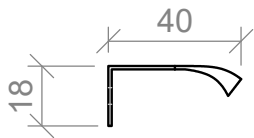

26mm Knob

SPECIFICATIONS

Knurled Bar Handle

Timberline

106mm

202mm

330mm

Side View

SPECIFICATIONS

Timberline

Lord Handle

120mm

215mm

310mm

410mm

Side View

SPECIFICATIONS

Square Handle

Timberline

224mm

352mm

Side View

SPECIFICATIONS

Timberline

Wave Handle

200mm

350mm

Side View

Attaches on the top of door and drawer fronts.