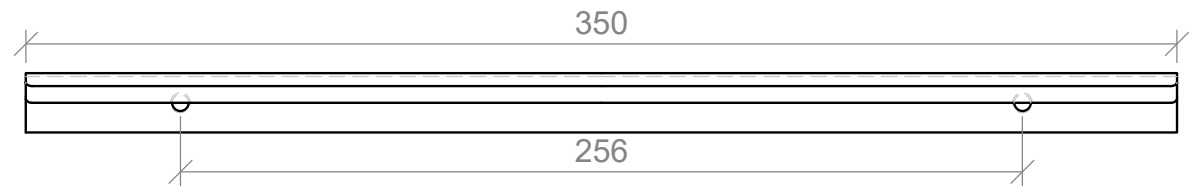

26mm Knob

SPECIFICATIONS

Knurled Bar Handle

Timberline

106mm

202mm

330mm

Side View

Handles are textured.

SPECIFICATIONS

Loft Handle

Timberline

200mm

350mm

Side View

Attaches on the top of door and drawer fronts.

SPECIFICATIONS

Timberline

Lord Handle

120mm

215mm

310mm

410mm

Side View

Side View

SPECIFICATIONS

Timberline

Ova Handle

100mm

200mm

350mm

Side View