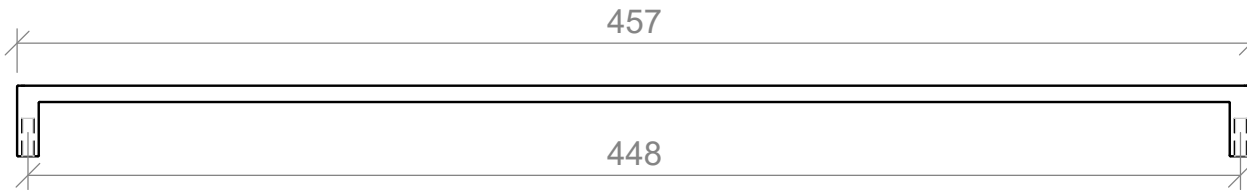

Timberline

96mm

Side View

SPECIFICATIONS

Timberline

Curve Handle

198mm

359mm

Side View

SPECIFICATIONS

D Handle

Timberline

104mm

138mm

230mm

361mm

457mm

Side View

SPECIFICATIONS

Duke T Bar and Handle

Timberline

80mm

200mm

400mm

SPECIFICATIONS

Timberline

Lord Handle

120mm

215mm

310mm

410mm

Side View