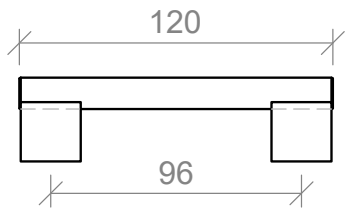

26mm Knob

SPECIFICATIONS

Knurled Bar Handle

Timberline

106mm

202mm

330mm

Side View

Handles are textured.

SPECIFICATIONS

Loft Handle

Timberline

200mm

350mm

Side View

Attaches on the top of door and drawer fronts.

SPECIFICATIONS

Timberline

Lord Handle

120mm

215mm

310mm

410mm

Side View

Handles are textured.

SPECIFICATIONS

Timberline

Monarch Handle

146mm

242mm

338mm

434mm