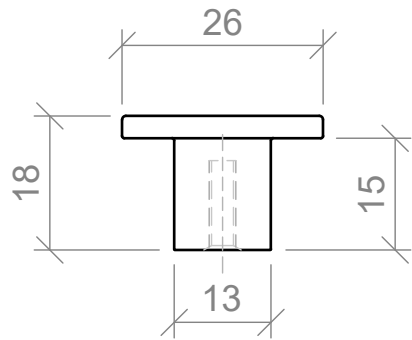

Side View

SPECIFICATIONS

D Handle

Timberline

104mm

138mm

230mm

361mm

457mm

Side View

SPECIFICATIONS

Duke T Bar and Handle

Timberline

80mm

200mm

400mm

26mm Knob

SPECIFICATIONS

Knurled Bar Handle

Timberline

106mm

202mm

330mm

Side View

SPECIFICATIONS

Timberline

Lord Handle

120mm

215mm

310mm

410mm

Side View