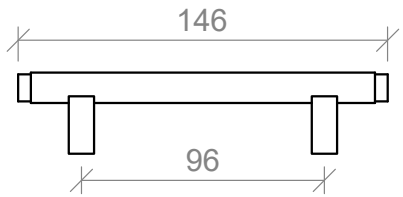

SPECIFICATIONS

Timberline

Lord Handle

120mm

215mm

310mm

410mm

Side View

Handles are textured.

SPECIFICATIONS

Timberline

Monarch Handle

146mm

242mm

338mm

434mm

Side View

SPECIFICATIONS

Timberline

Ova Handle

100mm

200mm

350mm

Side View

SPECIFICATIONS

Square Handle

Timberline

224mm

352mm

Side View

SPECIFICATIONS

Timberline