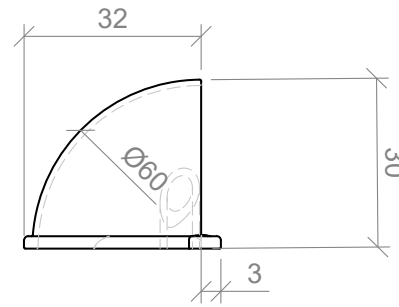

Side View

SPECIFICATIONS

Timberline

Ova Handle

100mm

200mm

350mm

Side View

Attaches on the top of door and drawer fronts.

SPECIFICATIONS

Retro Handle

Timberline

105mm

Side View

SPECIFICATIONS

Round Knob

Timberline

26mm Knob

SPECIFICATIONS

Timberline

Solid Lip Handle

50mm

178mm

Side View

SPECIFICATIONS

Square Handle

Timberline

224mm

352mm

Side View

SPECIFICATIONS

Timberline