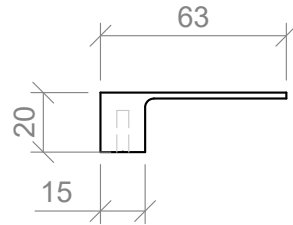

SPECIFICATIONS

Timberline

Arch Handle

244mm

340mm

Side View

SPECIFICATIONS

Crescent Handle

Timberline

96mm

Side View

SPECIFICATIONS

Timberline

Curve Handle

198mm

359mm

SPECIFICATIONS

Timberline

Lord Handle

120mm

215mm

310mm

410mm

Side View

SPECIFICATIONS

Square Handle

Timberline

224mm

352mm

Side View

SPECIFICATIONS

Timberline