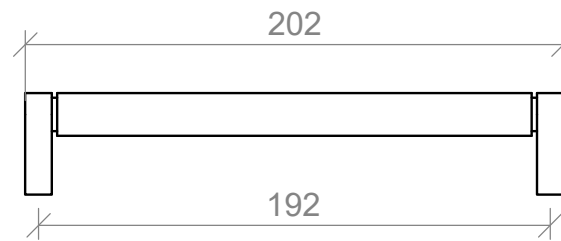

457mm

Side View

SPECIFICATIONS

Duke T Bar and Handle

Timberline

80mm

200mm

400mm

26mm Knob

SPECIFICATIONS

Knurled Bar Handle

Timberline

106mm

202mm

330mm

Side View

Handles are textured.

SPECIFICATIONS

Loft Handle

Timberline

200mm

350mm

Side View

Attaches on the top of door and drawer fronts.

SPECIFICATIONS

Timberline

Lord Handle

120mm

215mm

310mm

410mm

Side View