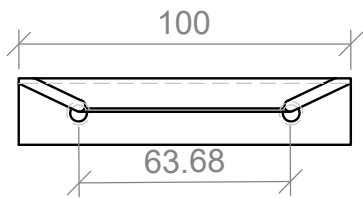

SPECIFICATIONS

Timberline

Lord Handle

120mm

215mm

310mm

410mm

Side View

Handles are textured.

SPECIFICATIONS

Timberline

Monarch Handle

146mm

242mm

338mm

434mm

Side View

SPECIFICATIONS

Timberline

Ova Handle

100mm

200mm

350mm

Side View

SPECIFICATIONS

Square Handle

Timberline

224mm

352mm

Side View

SPECIFICATIONS

Timberline