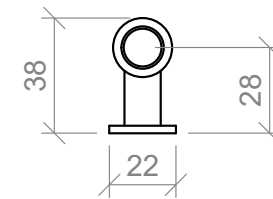

SPECIFICATIONS

Duke T Bar and Handle

Timberline

80mm

200mm

400mm

Side View

Handles are textured.