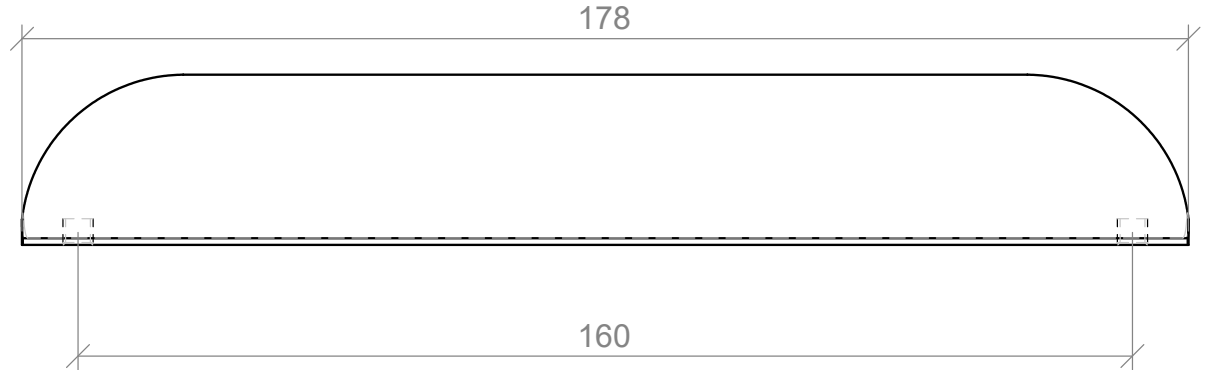

Attaches on the top of door and drawer fronts.

SPECIFICATIONS

Retro Handle

Timberline

105mm

Side View

SPECIFICATIONS

Round Knob

Timberline

26mm Knob

SPECIFICATIONS

Timberline

Solid Lip Handle

50mm

178mm

Side View

SPECIFICATIONS

Square Handle

Timberline

224mm

352mm

Side View

SPECIFICATIONS

Timberline

Wave Handle

200mm

350mm

Side View

Attaches on the top of door and drawer fronts.