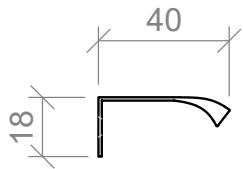

26mm Knob

SPECIFICATIONS

Knurled Bar Handle

Timberline

106mm

202mm

330mm

Side View

Handles are textured.

SPECIFICATIONS

Loft Handle

Timberline

200mm

350mm

Side View

Attaches on the top of door and drawer fronts.

SPECIFICATIONS

Timberline

Lord Handle

120mm

215mm

310mm

410mm

Side View

Handles are textured.

SPECIFICATIONS

Timberline

Monarch Handle

146mm

242mm

338mm

434mm