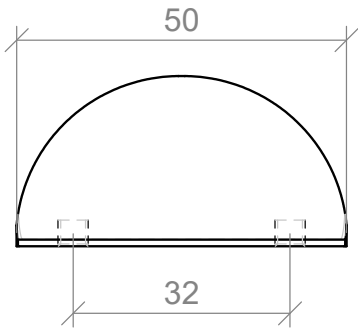

SPECIFICATIONS

Timberline

Lord Handle

120mm

215mm

310mm

410mm

Side View

Side View

SPECIFICATIONS

Timberline

Ova Handle

100mm

200mm

350mm

Side View

Timberline

26mm Knob

SPECIFICATIONS

Timberline

Solid Lip Handle

50mm

178mm

Side View

SPECIFICATIONS

Square Handle

Timberline

224mm

352mm

Side View

SPECIFICATIONS

Timberline