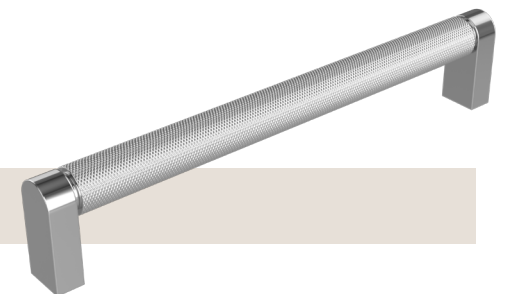

Eclipse Handle

Timberline

110mm

Side View

Handles are textured.

SPECIFICATIONS

Flat Knob Handle

Timberline

26mm Knob

SPECIFICATIONS

Knurled Bar Handle

Timberline

106mm

202mm

330mm

Side View

Handles are textured.

SPECIFICATIONS

Loft Handle

Timberline

200mm

350mm

Side View

Attaches on the top of door and drawer fronts.

SPECIFICATIONS

Timberline

Lord Handle

120mm

215mm

310mm

410mm

Side View