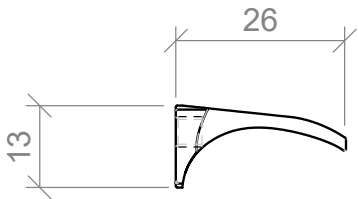

SPECIFICATIONS

Timberline

Lord Handle

120mm

215mm

310mm

410mm

Side View

Side View

SPECIFICATIONS

Timberline

Ova Handle

100mm

200mm

350mm

Side View

Timberline

26mm Knob

SPECIFICATIONS

Timberline

Solid Lip Handle

50mm

178mm

Side View

SPECIFICATIONS

Square Handle

Timberline

224mm

352mm

Side View

SPECIFICATIONS

Timberline