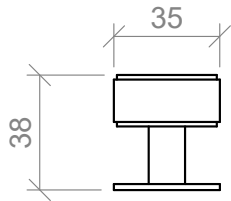

SPECIFICATIONS

Duke Knob

Timberline

35mm Knob