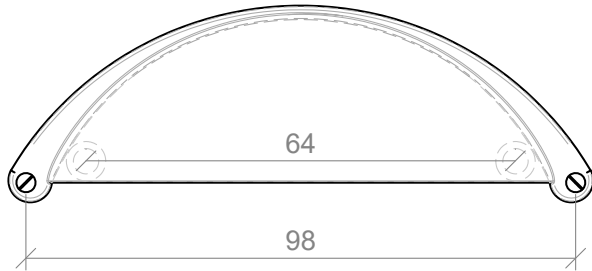

Side View

SPECIFICATIONS

Timberline

Ova Handle

100mm

200mm

350mm

Side View

Attaches on the top of door and drawer fronts.

SPECIFICATIONS

Retro Handle

Timberline

105mm

Side View

SPECIFICATIONS

Round Knob

Timberline

26mm Knob

SPECIFICATIONS

Timberline

Solid Lip Handle

50mm

178mm

Side View

SPECIFICATIONS

Square Handle

Timberline

224mm

352mm

Side View

SPECIFICATIONS

Timberline