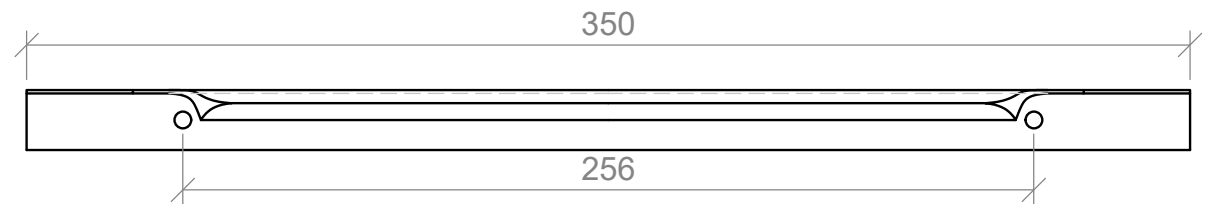

Side View

SPECIFICATIONS

Timberline

Ova Handle

100mm

200mm

350mm

Side View

Timberline

26mm Knob

SPECIFICATIONS

Timberline

Solid Lip Handle

50mm

178mm

Side View

SPECIFICATIONS

Square Handle

Timberline

224mm

352mm

Side View

SPECIFICATIONS

Timberline

Wave Handle

200mm

350mm

Side View

Attaches on the top of door and drawer fronts.