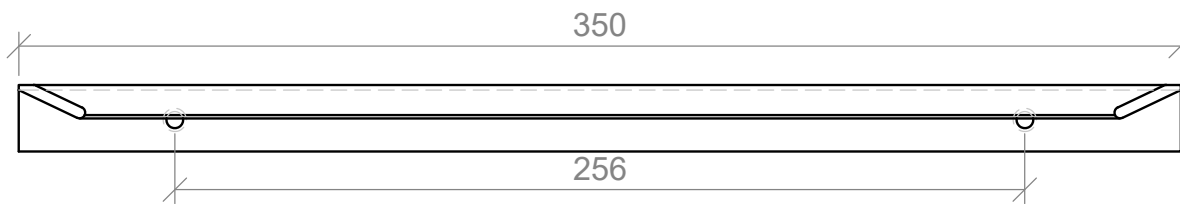

Handles are textured.

SPECIFICATIONS

Timberline

Monarch Handle

146mm

242mm

338mm

434mm

Side View

SPECIFICATIONS

Timberline

Ova Handle

100mm

200mm

350mm

Side View

Attaches on the top of door and drawer fronts.

SPECIFICATIONS

Retro Handle

Timberline

105mm

Side View

SPECIFICATIONS

Round Knob

SPECIFICATIONS

Square Handle

Timberline

224mm

352mm

Side View

SPECIFICATIONS

Timberline