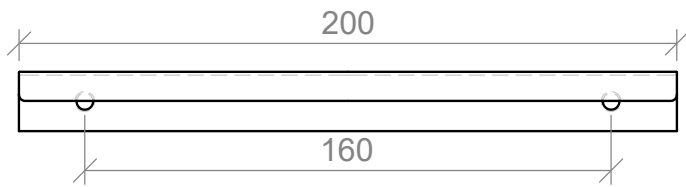

26mm Knob

SPECIFICATIONS

Knurled Bar Handle

Timberline

106mm

202mm

330mm

Side View

Handles are textured.

SPECIFICATIONS

Loft Handle

Timberline

200mm

350mm

Side View

Attaches on the top of door and drawer fronts.

SPECIFICATIONS

Timberline

Lord Handle

120mm

215mm

310mm

410mm

Side View

Handles are textured.

SPECIFICATIONS

Timberline

Monarch Handle

146mm

242mm

338mm

434mm