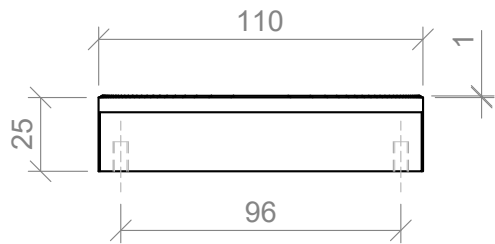

SPECIFICATIONS

Eclipse Handle

Timberline

110mm