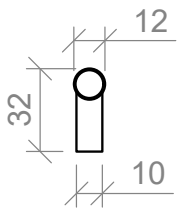

26mm Knob

SPECIFICATIONS

Knurled Bar Handle

Timberline

106mm

202mm

330mm

Side View

Handles are textured.

SPECIFICATIONS

Loft Handle

Timberline

200mm

350mm

Side View

Attaches on the top of door and drawer fronts.

SPECIFICATIONS

Timberline

Lord Handle

120mm

215mm

310mm

410mm

Side View

Handles are textured.

SPECIFICATIONS

Timberline

Monarch Handle

146mm

242mm

338mm

434mm