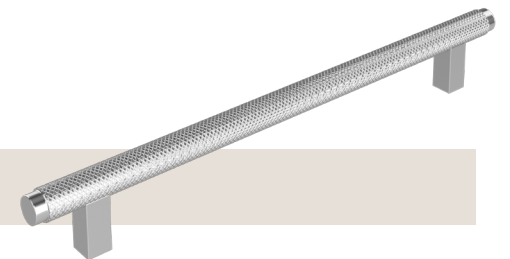

SPECIFICATIONS

Timberline

Lord Handle

120mm

215mm

310mm

410mm

Side View

Handles are textured.

SPECIFICATIONS

Timberline

Monarch Handle

146mm

242mm

338mm

434mm

Side View

SPECIFICATIONS

Timberline

Ova Handle

100mm

200mm

350mm

Side View

Attaches on the top of door and drawer fronts.

SPECIFICATIONS

Retro Handle

Timberline

105mm

Side View

SPECIFICATIONS

Round Knob