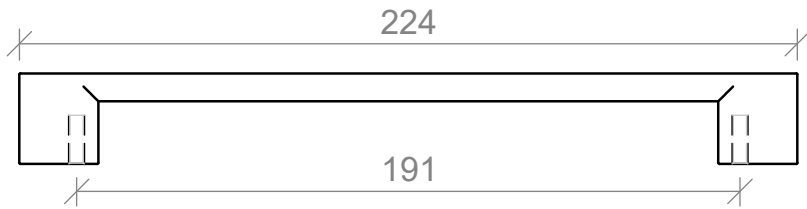

Attaches on the top of door and drawer fronts.

SPECIFICATIONS

Retro Handle

Timberline

105mm

Side View

SPECIFICATIONS

Round Knob

Timberline

26mm Knob

SPECIFICATIONS

Timberline

Solid Lip Handle

50mm

178mm

Side View

SPECIFICATIONS

Square Handle

Timberline

224mm

352mm

Side View

SPECIFICATIONS

Timberline

Wave Handle

200mm

350mm

Side View

Attaches on the top of door and drawer fronts.