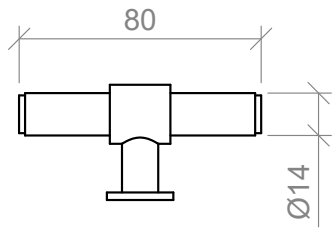

Side View

SPECIFICATIONS

D Handle

Timberline

104mm

138mm

230mm

361mm

457mm

Side View

SPECIFICATIONS

Duke T Bar and Handle

Timberline

80mm

200mm

400mm

SPECIFICATIONS

Timberline

Lord Handle

120mm

215mm

310mm

410mm

Side View

SPECIFICATIONS

Square Handle

Timberline

224mm

352mm

Side View

SPECIFICATIONS

Timberline