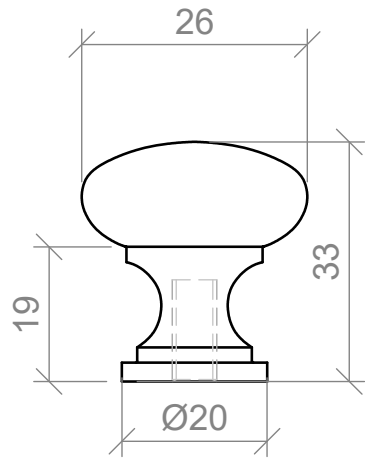

SPECIFICATIONS

Timberline

Lord Handle

120mm

215mm

310mm

410mm

Side View

Attaches on the top of door and drawer fronts.

SPECIFICATIONS

Retro Handle

Timberline

105mm

Side View

SPECIFICATIONS

Round Knob

Timberline

26mm Knob

SPECIFICATIONS

Timberline

Solid Lip Handle

50mm

178mm

Side View

SPECIFICATIONS

Square Handle

Timberline

224mm

352mm

Side View

SPECIFICATIONS

Timberline