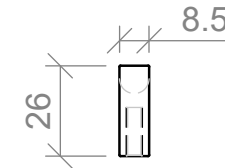

SPECIFICATIONS

Timberline

Lord Handle

120mm

215mm

310mm

410mm

Side View

Timberline

26mm Knob

SPECIFICATIONS

Timberline

Solid Lip Handle

50mm

178mm

Side View

SPECIFICATIONS

Square Handle

Timberline

224mm

352mm

Side View

SPECIFICATIONS

Timberline

Wave Handle

200mm

350mm

Side View

Attaches on the top of door and drawer fronts.