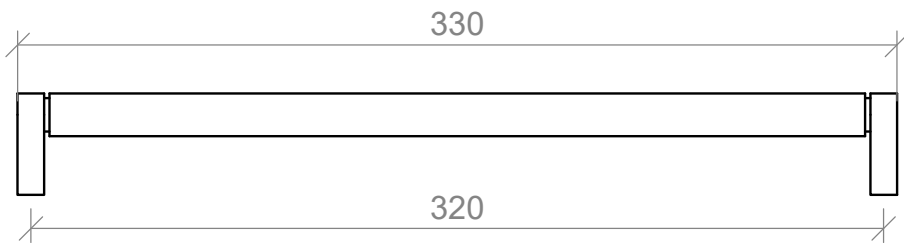

26mm Knob

SPECIFICATIONS

Knurled Bar Handle

Timberline

106mm

202mm

330mm

Side View

Handles are textured.

SPECIFICATIONS

Loft Handle

Timberline

200mm

350mm

Side View

Attaches on the top of door and drawer fronts.

SPECIFICATIONS

Timberline

Lord Handle

120mm

215mm

310mm

410mm

Side View

Side View

SPECIFICATIONS

Timberline

Ova Handle

100mm

200mm

350mm

Side View