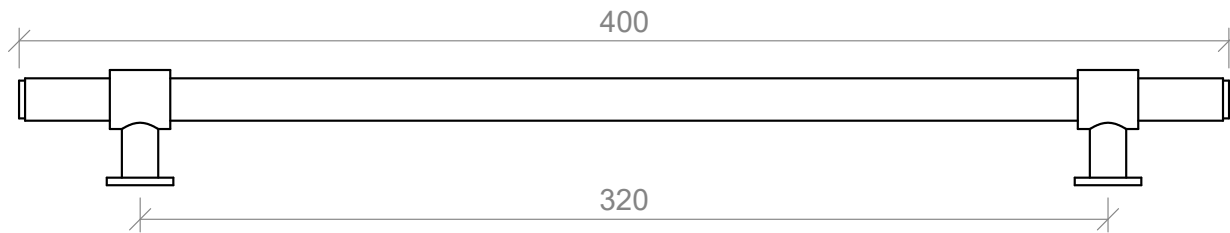

457mm

Side View

SPECIFICATIONS

Duke T Bar and Handle

Timberline

80mm

200mm

400mm

SPECIFICATIONS

Timberline

Lord Handle

120mm

215mm

310mm

410mm

Side View

Side View

SPECIFICATIONS

Timberline

Ova Handle

100mm

200mm

350mm

Side View

Wave Handle

200mm

350mm

Side View

Attaches on the top of door and drawer fronts.