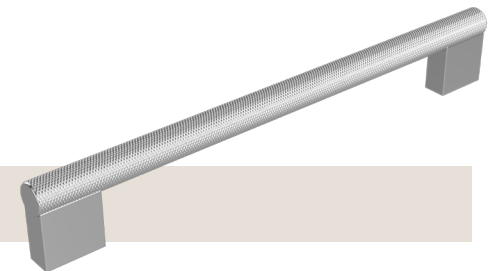

Handles are textured.

SPECIFICATIONS

Loft Handle

Timberline

200mm

350mm

Side View

Attaches on the top of door and drawer fronts.

SPECIFICATIONS

Timberline

Lord Handle

120mm

215mm

310mm

410mm

Side View

Handles are textured.

SPECIFICATIONS

Timberline

Monarch Handle

146mm

242mm

338mm

434mm

Side View

SPECIFICATIONS

Timberline

Ova Handle

100mm

200mm

350mm

Side View