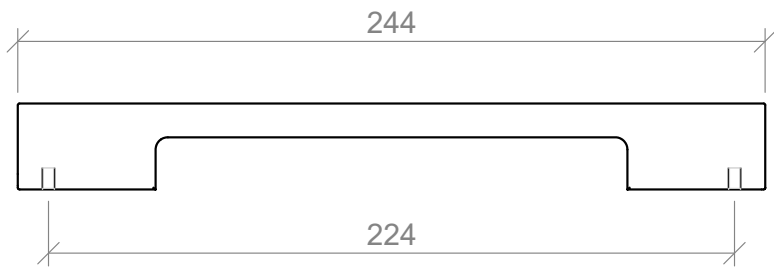

SPECIFICATIONS

Timberline

Arch Handle

244mm

340mm

Side View

SPECIFICATIONS

Crescent Handle

Timberline

96mm

Side View

SPECIFICATIONS

Timberline

Curve Handle

198mm

359mm

SPECIFICATIONS

Timberline

Lord Handle

120mm

215mm

310mm

410mm

Side View

SPECIFICATIONS

Square Handle

Timberline

224mm

352mm

Side View

SPECIFICATIONS

Timberline