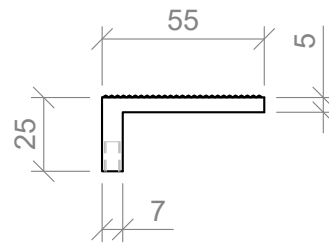

SPECIFICATIONS

Eclipse Handle

Timberline

110mm

Side View

Handles are textured.