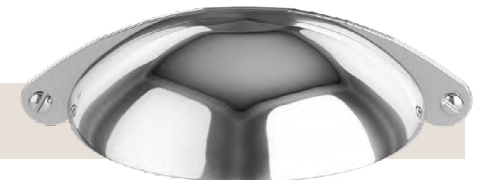

Side View

SPECIFICATIONS

Timberline

Ova Handle

100mm

200mm

350mm

Side View

Attaches on the top of door and drawer fronts.

SPECIFICATIONS

Retro Handle

Timberline

105mm

Side View

SPECIFICATIONS

Round Knob

Timberline

26mm Knob

SPECIFICATIONS

Timberline

Solid Lip Handle

50mm

178mm

Side View