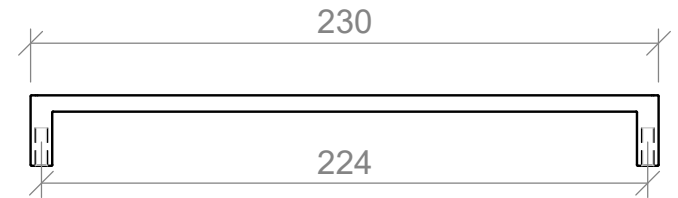

Timberline

96mm

Side View

SPECIFICATIONS

Timberline

Curve Handle

198mm

359mm

Side View

SPECIFICATIONS

D Handle

Timberline

104mm

138mm

230mm

361mm

457mm

Side View

SPECIFICATIONS

Duke T Bar and Handle

Timberline

80mm

200mm

400mm

SPECIFICATIONS

Timberline

Lord Handle

120mm

215mm

310mm

410mm

Side View