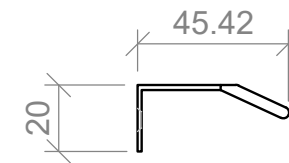

SPECIFICATIONS

Timberline

Lord Handle

120mm

215mm

310mm

410mm

Side View

Handles are textured.

SPECIFICATIONS

Timberline

Monarch Handle

146mm

242mm

338mm

434mm

Side View

SPECIFICATIONS

Timberline

Ova Handle

100mm

200mm

350mm

Side View

Attaches on the top of door and drawer fronts.

SPECIFICATIONS

Retro Handle

Timberline

105mm

Side View

SPECIFICATIONS

Round Knob