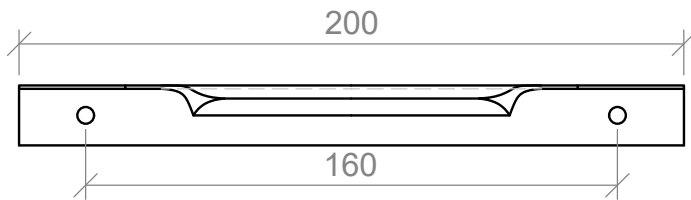

SPECIFICATIONS

Timberline

Lord Handle

120mm

215mm

310mm

410mm

Side View

Timberline

26mm Knob

SPECIFICATIONS

Timberline

Solid Lip Handle

50mm

178mm

Side View

SPECIFICATIONS

Square Handle

Timberline

224mm

352mm

Side View

SPECIFICATIONS

Timberline

Wave Handle

200mm

350mm

Side View

Attaches on the top of door and drawer fronts.