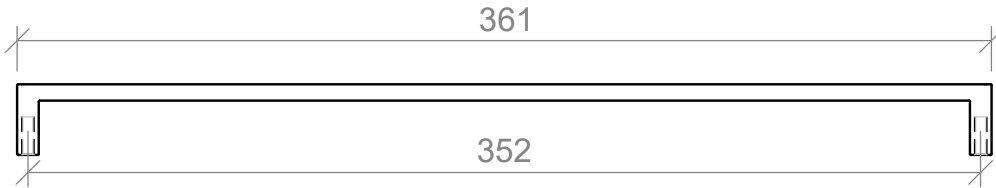

Timberline

96mm

Side View

SPECIFICATIONS

Timberline

Curve Handle

198mm

359mm

Side View

SPECIFICATIONS

D Handle

Timberline

104mm

138mm

230mm

361mm

457mm

Side View

SPECIFICATIONS

Duke T Bar and Handle

Timberline

80mm

200mm

400mm

SPECIFICATIONS

Timberline

Lord Handle

120mm

215mm

310mm

410mm

Side View