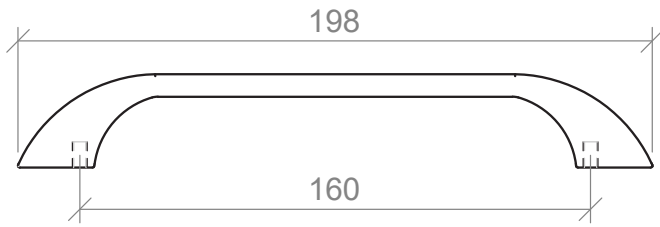

Arch Handle Specifications

244mm

340mm

Side View

Crescent Handle Specifications

96mm

Side View

Curve Handle Specifications

198mm

359mm

Side View

D Handle Specifications

104mm

138mm

230mm

361mm

457mm

Side View

Disc Handle Specifications

100mm Full

Side View

200mm Full

200mm Half

Side View

352mm

Side View

Wave Handle Specifications

200mm

350mm

Side View

Attaches on the top of door and drawer fronts.