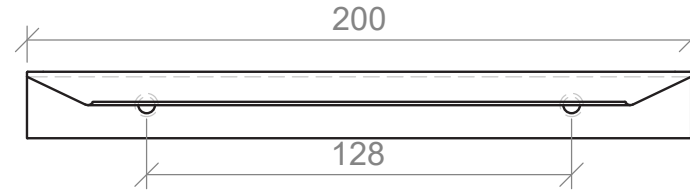

Attaches on the top of door and drawer fronts.

Lord Handle Specifications

120mm

215mm

310mm

410mm

Side View

Handles are textured.

Monarch Handle Specifications

146mm

242mm

338mm

434mm

Side View

Handles are textured.

Ova Handle Specifications

100mm

200mm

350mm

Side View

Attaches on the top of door and drawer fronts.

Retro Handle Specifications

105mm

Side View

Round Knob Specifications

26mm Knob

Solid Lip Handle Specifications

50mm

178mm

Side View

Square Handle Specifications

224mm