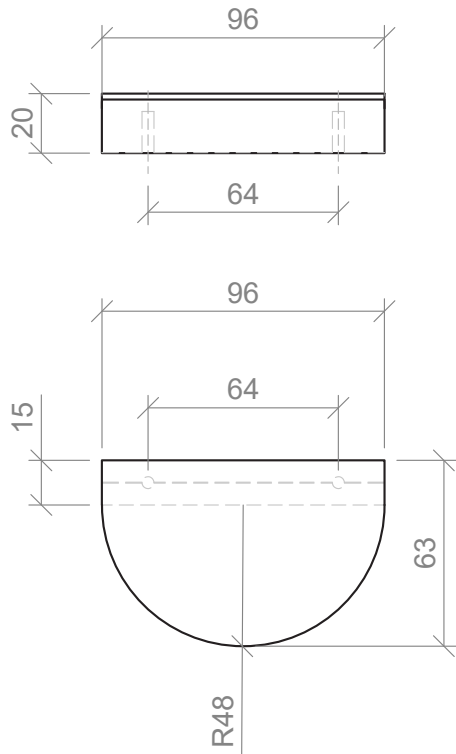

Arch Handle Specifications

244mm

340mm

Side View

Crescent Handle Specifications

96mm

Side View

Curve Handle Specifications

198mm

359mm

Side View

D Handle Specifications

104mm

138mm

230mm

361mm

457mm

Side View

Disc Handle Specifications

100mm Full

Side View

200mm Full

200mm Half

Side View

Attaches on the top of door and drawer fronts.

Lord Handle Specifications

120mm

215mm

310mm

410mm

Side View

Handles are textured.