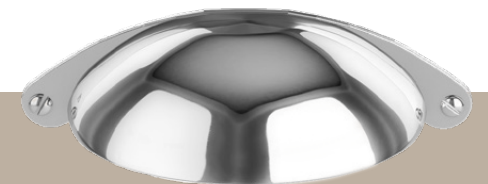

Attaches on the top of door and drawer fronts.

Lord Handle Specifications

120mm

215mm

310mm

410mm

Side View

Handles are textured.

Monarch Handle Specifications

146mm

242mm

338mm

434mm

Side View

Handles are textured.

Ova Handle Specifications

100mm

200mm

350mm

Side View

Attaches on the top of door and drawer fronts.

Retro Handle Specifications

105mm

Side View

Round Knob Specifications

26mm Knob

Solid Lip Handle Specifications

50mm

178mm

Side View

Square Handle Specifications

224mm