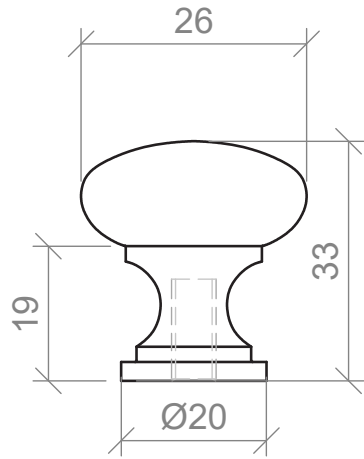

Monarch Handle Specifications

146mm

242mm

338mm

434mm

Side View

Handles are textured.

Ova Handle Specifications

100mm

200mm

350mm

Side View

Attaches on the top of door and drawer fronts.

Retro Handle Specifications

105mm

Side View

Round Knob Specifications

26mm Knob

Solid Lip Handle Specifications

50mm

178mm

Side View

Square Handle Specifications

224mm

352mm

Side View

Wave Handle Specifications

200mm

350mm

Side View

Attaches on the top of door and drawer fronts.