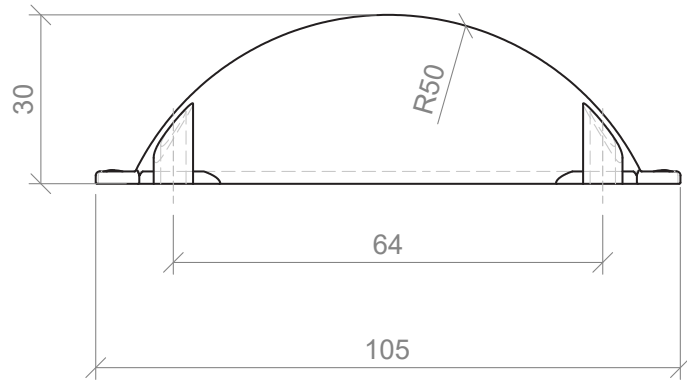

Monarch Handle Specifications

146mm

242mm

338mm

434mm

Side View

Handles are textured.

Ova Handle Specifications

100mm

200mm

350mm

Side View

Attaches on the top of door and drawer fronts.

Retro Handle Specifications

105mm

Side View

Round Knob Specifications

26mm Knob

Solid Lip Handle Specifications

50mm

178mm

Side View

Square Handle Specifications

224mm

352mm

Side View

Wave Handle Specifications

200mm

350mm

Side View

Attaches on the top of door and drawer fronts.