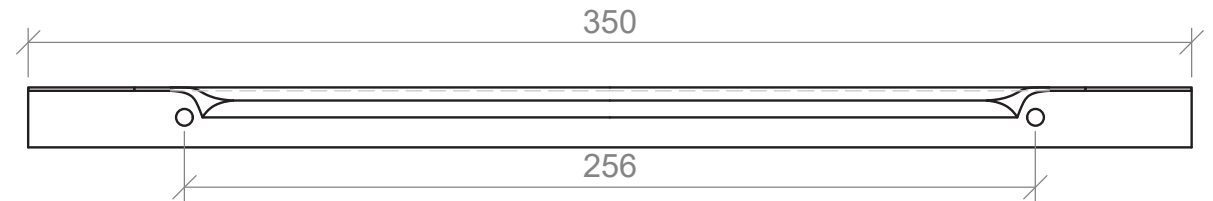

Monarch Handle Specifications

146mm

242mm

338mm

434mm

Side View

Handles are textured.

Ova Handle Specifications

100mm

200mm

350mm

Side View

Attaches on the top of door and drawer fronts.

Retro Handle Specifications

105mm

Side View

Round Knob Specifications

26mm Knob

Solid Lip Handle Specifications

50mm

178mm

Side View

Square Handle Specifications

224mm

352mm

Side View

Wave Handle Specifications

200mm

350mm

Side View

Attaches on the top of door and drawer fronts.