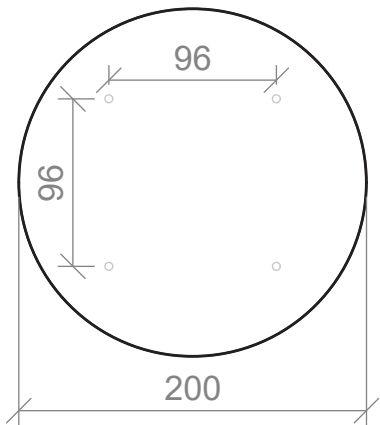

198mm

359mm

Side View

D Handle Specifications

104mm

138mm

230mm

361mm

457mm

Side View

Disc Handle Specifications

100mm Full

Side View

200mm Full

200mm Half

Side View

Duke T Bar and Handle Specifications

80mm

200mm

400mm

Side View

Handles are textured.

Duke Knob Specifications

35mm Knob

Attaches on the top of door and drawer fronts.

Lord Handle Specifications

120mm

215mm

310mm

410mm

Side View

Handles are textured.