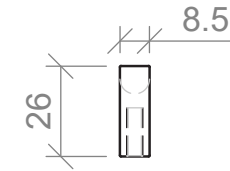

Attaches on the top of door and drawer fronts.

Lord Handle Specifications

120mm

215mm

310mm

410mm

Side View

Handles are textured.

Monarch Handle Specifications

146mm

242mm

338mm

434mm

Side View

Handles are textured.

Ova Handle Specifications

Round Knob Specifications

26mm Knob

Solid Lip Handle Specifications

50mm

178mm

Side View

Square Handle Specifications

224mm

352mm

Side View

Wave Handle Specifications

200mm

350mm

Side View

Attaches on the top of door and drawer fronts.