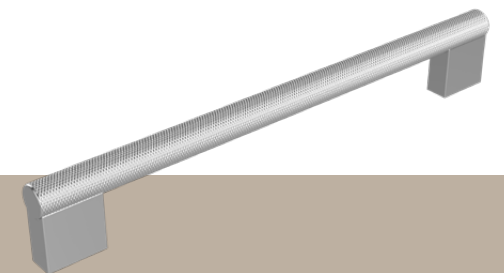

202mm

330mm

Side View

Handles are textured.

Loft Handle Specifications

200mm

350mm

Side View

Attaches on the top of door and drawer fronts.

Lord Handle Specifications

120mm

215mm

310mm

410mm

Side View

Handles are textured.

Monarch Handle Specifications

146mm

242mm

338mm

434mm

Side View

Handles are textured.

Ova Handle Specifications

100mm

200mm

350mm

Side View

Attaches on the top of door and drawer fronts.

Retro Handle Specifications

105mm

Side View