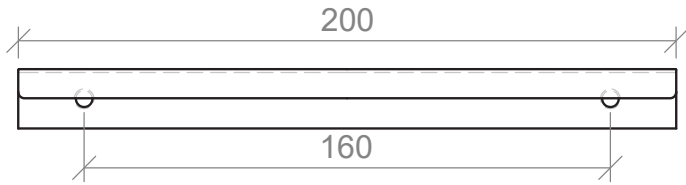

Duke T Bar and Handle Specifications

80mm

200mm

400mm

Side View

Handles are textured.

Duke Knob Specifications

35mm Knob

202mm

330mm

Side View

Handles are textured.

Loft Handle Specifications

200mm

350mm

Side View

Attaches on the top of door and drawer fronts.

Lord Handle Specifications

120mm

215mm

310mm

410mm

Side View

Handles are textured.

Monarch Handle Specifications

146mm

242mm

338mm

434mm

Side View

Handles are textured.

Ova Handle Specifications