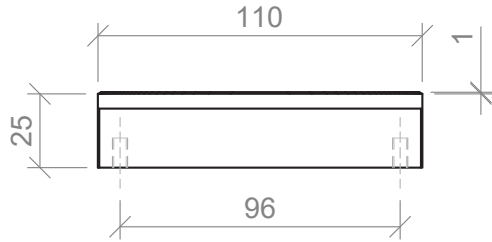

Eclipse Handle Specifications

110mm