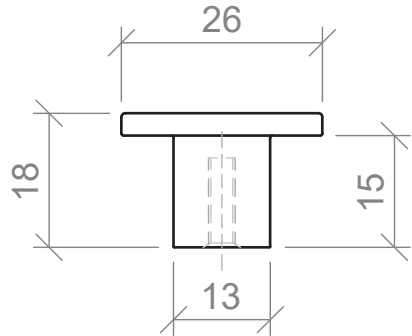

Duke T Bar and Handle Specifications

80mm

200mm

400mm

Side View

Handles are textured.

Duke Knob Specifications

35mm Knob

Eclipse Handle Specifications

110mm

Side View

Handles are textured.

Flat Knob Handle Specifications

26mm Knob

Knurled Bar Handle Specifications

106mm

Attaches on the top of door and drawer fronts.

Lord Handle Specifications

120mm

215mm

310mm

410mm

Side View

Handles are textured.

Monarch Handle Specifications

146mm

242mm

338mm

434mm

Side View

Handles are textured.

Ova Handle Specifications