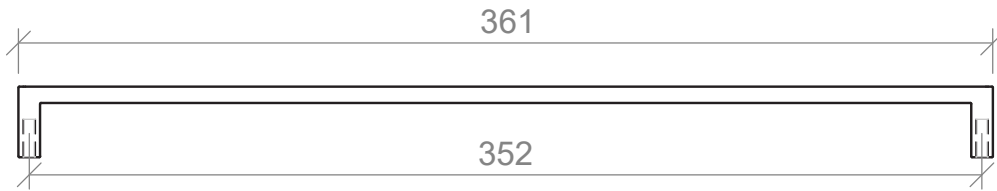

198mm

359mm

Side View

D Handle Specifications

104mm

138mm

230mm

361mm

457mm

Side View

Disc Handle Specifications

100mm Full

Side View

200mm Full

200mm Half

Side View

Duke T Bar and Handle Specifications

80mm

200mm

400mm

Side View

Handles are textured.

Duke Knob Specifications

35mm Knob

352mm

Side View

Wave Handle Specifications

200mm

350mm

Side View

Attaches on the top of door and drawer fronts.