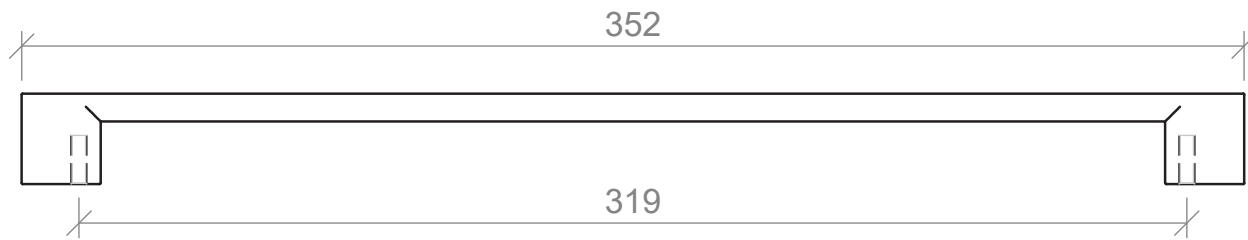

Monarch Handle Specifications

146mm

242mm

338mm

434mm

Side View

Handles are textured.

Ova Handle Specifications

100mm

200mm

350mm

Side View

Attaches on the top of door and drawer fronts.

Retro Handle Specifications

105mm

Side View

Round Knob Specifications

26mm Knob

Solid Lip Handle Specifications

50mm

178mm

Side View

Square Handle Specifications

224mm

352mm

Side View

Wave Handle Specifications

200mm

350mm

Side View

Attaches on the top of door and drawer fronts.