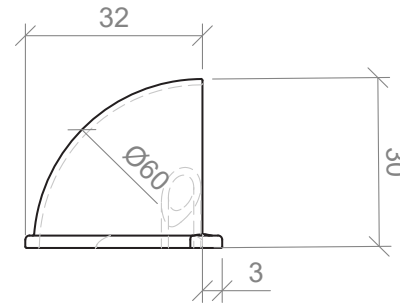

Monarch Handle Specifications

146mm

242mm

338mm

434mm

Side View

Handles are textured.

Ova Handle Specifications

100mm

200mm

350mm

Side View

Attaches on the top of door and drawer fronts.

Retro Handle Specifications

105mm

Side View

Round Knob Specifications

26mm Knob

Solid Lip Handle Specifications

50mm

178mm

Side View

Square Handle Specifications

224mm

352mm

Side View

Wave Handle Specifications

200mm

350mm

Side View

Attaches on the top of door and drawer fronts.