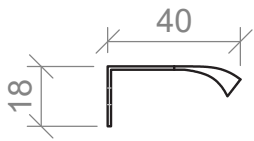

Attaches on the top of door and drawer fronts.

Lord Handle Specifications

120mm

215mm

310mm

410mm

Side View

Handles are textured.

Monarch Handle Specifications

146mm

242mm

338mm

434mm

Side View

Handles are textured.

Ova Handle Specifications

Round Knob Specifications

26mm Knob

Solid Lip Handle Specifications

50mm

178mm

Side View

Square Handle Specifications

224mm

352mm

Side View

Wave Handle Specifications

200mm

350mm

Side View

Attaches on the top of door and drawer fronts.