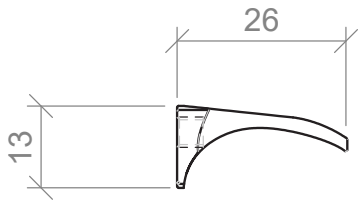

Monarch Handle Specifications

146mm

242mm

338mm

434mm

Side View

Handles are textured.

Ova Handle Specifications

100mm

200mm

350mm

Side View

Attaches on the top of door and drawer fronts.

Retro Handle Specifications

105mm

Side View

Round Knob Specifications

26mm Knob

Solid Lip Handle Specifications

50mm

178mm

Side View

Square Handle Specifications

224mm

352mm

Side View

Wave Handle Specifications

200mm

350mm

Side View

Attaches on the top of door and drawer fronts.