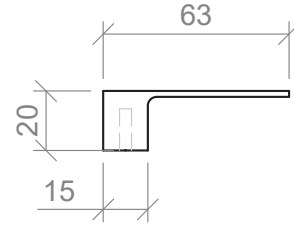

Arch Handle Specifications

244mm

340mm

Side View

Crescent Handle Specifications

96mm

Side View

Curve Handle Specifications

198mm

359mm

Side View

D Handle Specifications

104mm

138mm

230mm

361mm

Attaches on the top of door and drawer fronts.

Lord Handle Specifications

120mm

215mm

310mm

410mm

Side View

Handles are textured.

352mm

Side View

Wave Handle Specifications

200mm

350mm

Side View

Attaches on the top of door and drawer fronts.