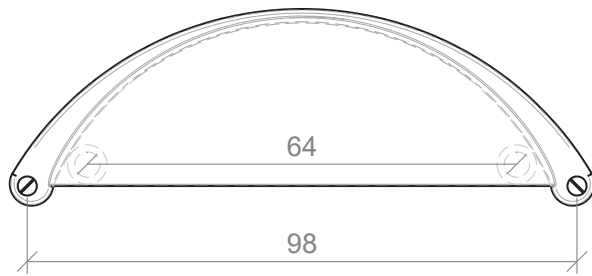

Monarch Handle Specifications

146mm

242mm

338mm

434mm

Side View

Handles are textured.

Ova Handle Specifications

100mm

200mm

350mm

Side View

Attaches on the top of door and drawer fronts.

Retro Handle Specifications

105mm

Side View

Round Knob Specifications

26mm Knob

Solid Lip Handle Specifications

50mm

178mm

Side View

Square Handle Specifications

224mm

352mm

Side View

Wave Handle Specifications

200mm

350mm

Side View

Attaches on the top of door and drawer fronts.