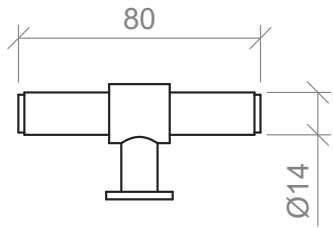

198mm

359mm

Side View

D Handle Specifications

104mm

138mm

230mm

361mm

457mm

Side View

Disc Handle Specifications

100mm Full

Side View

200mm Full

200mm Half

Side View

Duke T Bar and Handle Specifications

80mm

200mm

400mm

Side View

Handles are textured.

Duke Knob Specifications

35mm Knob

Attaches on the top of door and drawer fronts.

Lord Handle Specifications

120mm

215mm

310mm

410mm

Side View

Handles are textured.