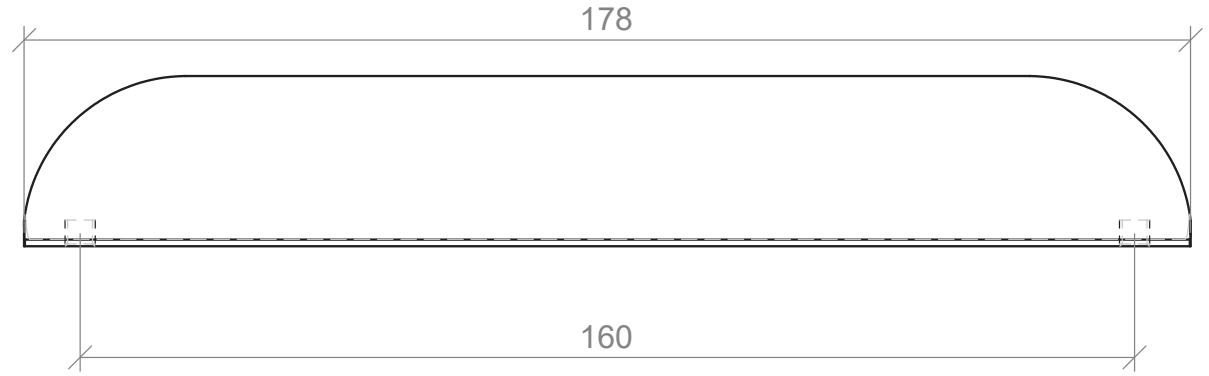

Monarch Handle Specifications

146mm

242mm

338mm

434mm

Side View

Handles are textured.

Ova Handle Specifications

100mm

200mm

350mm

Side View

Attaches on the top of door and drawer fronts.

Retro Handle Specifications

105mm

Side View

Round Knob Specifications

26mm Knob

Solid Lip Handle Specifications

50mm

178mm

Side View

Square Handle Specifications

224mm

352mm

Side View

Wave Handle Specifications

200mm

350mm

Side View

Attaches on the top of door and drawer fronts.