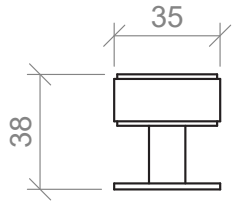

457mm

Side View

Disc Handle Specifications

100mm Full

Side View

200mm Full

200mm Half

Side View

Duke T Bar and Handle Specifications

80mm

200mm

400mm

Side View

Handles are textured.

Duke Knob Specifications

35mm Knob

Attaches on the top of door and drawer fronts.

Lord Handle Specifications

120mm

215mm

310mm

410mm

Side View

Handles are textured.

Monarch Handle Specifications

146mm

242mm

338mm

434mm

Side View

Handles are textured.

Ova Handle Specifications