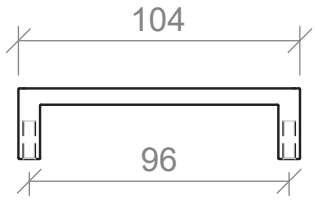

198mm

359mm

Side View

D Handle Specifications

104mm

138mm

230mm

361mm

457mm

Side View

Disc Handle Specifications

100mm Full

Side View

200mm Full

200mm Half

Side View

Duke T Bar and Handle Specifications

80mm

200mm

400mm

Side View

Handles are textured.

Duke Knob Specifications

35mm Knob

Attaches on the top of door and drawer fronts.

Lord Handle Specifications

120mm

215mm

310mm

410mm

Side View

Handles are textured.