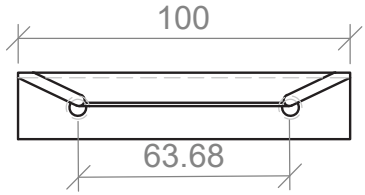

Attaches on the top of door and drawer fronts.

Lord Handle Specifications

120mm

215mm

310mm

410mm

Side View

Handles are textured.

Monarch Handle Specifications

146mm

242mm

338mm

434mm

Side View

Handles are textured.

Ova Handle Specifications

100mm

200mm

350mm

Side View

Attaches on the top of door and drawer fronts.

Retro Handle Specifications

105mm

Side View

Round Knob Specifications

26mm Knob

Solid Lip Handle Specifications

50mm

178mm

Side View

Square Handle Specifications

224mm