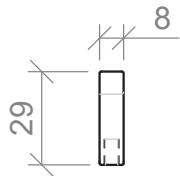

198mm

359mm

Side View

D Handle Specifications

104mm

138mm

230mm

361mm

Attaches on the top of door and drawer fronts.

Lord Handle Specifications

120mm

215mm

310mm

410mm

Side View

Handles are textured.

Round Knob Specifications

26mm Knob

Solid Lip Handle Specifications

50mm

178mm

Side View

Square Handle Specifications

224mm

352mm

Side View

Wave Handle Specifications

200mm

350mm

Side View

Attaches on the top of door and drawer fronts.