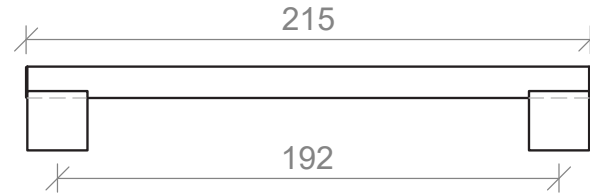

202mm

330mm

Side View

Handles are textured.

Loft Handle Specifications

200mm

350mm

Side View

Attaches on the top of door and drawer fronts.

Lord Handle Specifications

120mm

215mm

310mm

410mm

Side View

Handles are textured.

Monarch Handle Specifications

146mm

242mm

338mm

434mm

Side View

Handles are textured.

Ova Handle Specifications

100mm

200mm

350mm

Side View

Attaches on the top of door and drawer fronts.

Retro Handle Specifications

105mm

Side View