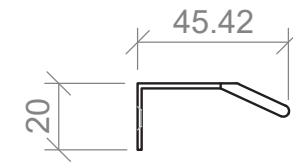

Attaches on the top of door and drawer fronts.

Lord Handle Specifications

120mm

215mm

310mm

410mm

Side View

Handles are textured.

Monarch Handle Specifications

146mm

242mm

338mm

434mm

Side View

Handles are textured.

Ova Handle Specifications

100mm

200mm

350mm

Side View

Attaches on the top of door and drawer fronts.

Retro Handle Specifications

105mm

Side View

Round Knob Specifications

26mm Knob

Solid Lip Handle Specifications

50mm

178mm

Side View

Square Handle Specifications

224mm