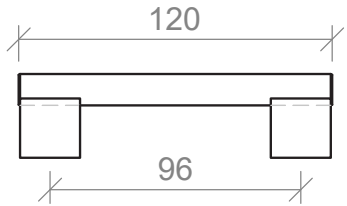

Duke T Bar and Handle Specifications

80mm

200mm

400mm

Side View

Handles are textured.

Duke Knob Specifications

35mm Knob

202mm

330mm

Side View

Handles are textured.

Loft Handle Specifications

200mm

350mm

Side View

Attaches on the top of door and drawer fronts.

Lord Handle Specifications

120mm

215mm

310mm

410mm

Side View

Handles are textured.

Monarch Handle Specifications

146mm

242mm

338mm

434mm

Side View

Handles are textured.

Ova Handle Specifications