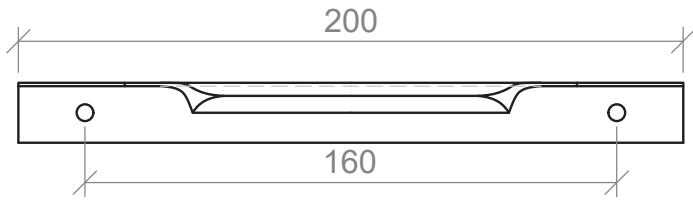

Attaches on the top of door and drawer fronts.

Lord Handle Specifications

120mm

215mm

310mm

410mm

Side View

Handles are textured.

Monarch Handle Specifications

146mm

242mm

338mm

434mm

Side View

Handles are textured.

Ova Handle Specifications

Round Knob Specifications

26mm Knob

Solid Lip Handle Specifications

50mm

178mm

Side View

Square Handle Specifications

224mm

352mm

Side View

Wave Handle Specifications

200mm

350mm

Side View

Attaches on the top of door and drawer fronts.