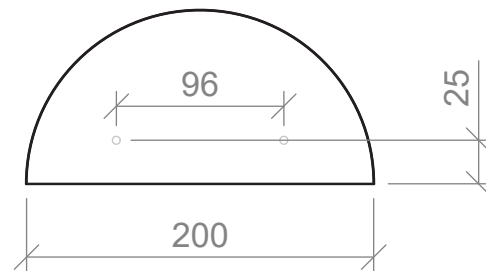

Arch Handle Specifications

244mm

340mm

Side View

Crescent Handle Specifications

96mm

Side View

Curve Handle Specifications

198mm

359mm

Side View

D Handle Specifications

104mm

138mm

230mm

361mm

457mm

Side View

Disc Handle Specifications

100mm Full

Side View

200mm Full

200mm Half

Side View

Duke T Bar and Handle Specifications

80mm

200mm

400mm

Side View

Handles are textured.

Duke Knob Specifications

35mm Knob