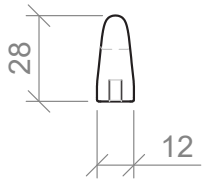

Arch Handle Specifications

244mm

340mm

Side View

Crescent Handle Specifications

96mm

Side View

Curve Handle Specifications

198mm

359mm

Side View

D Handle Specifications

104mm

138mm

230mm

361mm

457mm

Side View

Disc Handle Specifications

100mm Full

Side View

200mm Full

200mm Half

Side View

352mm

Side View

Wave Handle Specifications

200mm

350mm

Side View

Attaches on the top of door and drawer fronts.