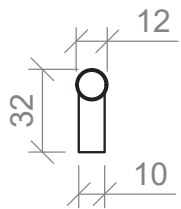

Attaches on the top of door and drawer fronts.

Lord Handle Specifications

120mm

215mm

310mm

410mm

Side View

Handles are textured.

Monarch Handle Specifications

146mm

242mm

338mm

434mm

Side View

Handles are textured.

Ova Handle Specifications

100mm

200mm

350mm

Side View

Attaches on the top of door and drawer fronts.

Retro Handle Specifications

105mm

Side View

Round Knob Specifications

26mm Knob

Solid Lip Handle Specifications

50mm

178mm

Side View

Square Handle Specifications

224mm