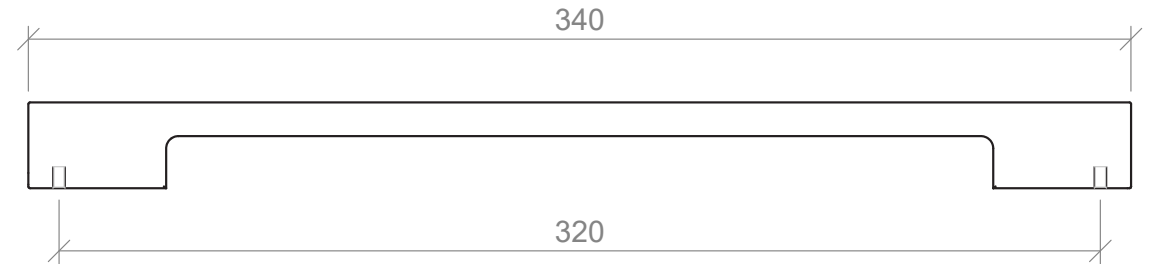

Arch Handle Specifications

244mm

340mm

Side View

Crescent Handle Specifications

96mm

Side View

Curve Handle Specifications

198mm

359mm

Side View

D Handle Specifications

104mm

138mm

230mm

361mm

Round Knob Specifications

26mm Knob

Solid Lip Handle Specifications

50mm

178mm

Side View

Square Handle Specifications

224mm

352mm

Side View

Wave Handle Specifications

200mm

350mm

Side View

Attaches on the top of door and drawer fronts.