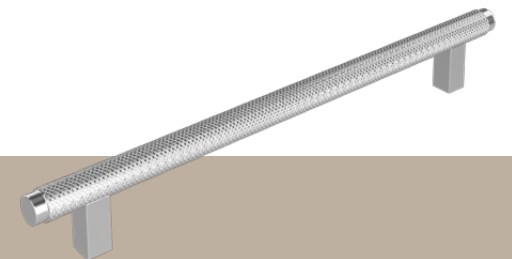

Duke T Bar and Handle Specifications

80mm

200mm

400mm

Side View

Handles are textured.

Duke Knob Specifications

35mm Knob

Attaches on the top of door and drawer fronts.

Lord Handle Specifications

120mm

215mm

310mm

410mm

Side View

Handles are textured.

Monarch Handle Specifications

146mm

242mm

338mm

434mm

Side View

Handles are textured.

Ova Handle Specifications

100mm

200mm

350mm

Side View

Attaches on the top of door and drawer fronts.

Retro Handle Specifications

105mm

Side View