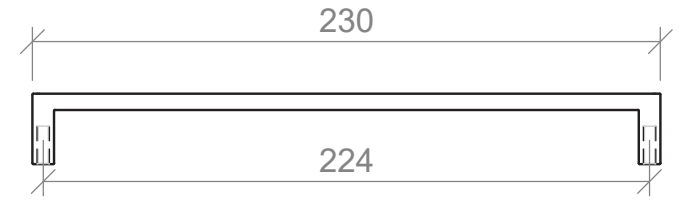

198mm

359mm

Side View

D Handle Specifications

104mm

138mm

230mm

361mm

457mm

Side View

Disc Handle Specifications

100mm Full

Side View

200mm Full

200mm Half

Side View

Duke T Bar and Handle Specifications

80mm

200mm

400mm

Side View

Handles are textured.

Duke Knob Specifications

35mm Knob

352mm

Side View

Wave Handle Specifications

200mm

350mm

Side View

Attaches on the top of door and drawer fronts.