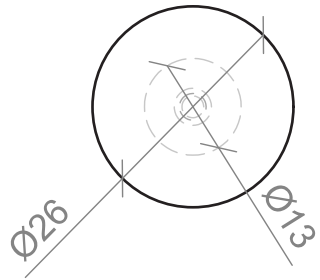

457mm

Side View

Disc Handle Specifications

100mm Full

Side View

200mm Full

200mm Half

Side View

Eclipse Handle Specifications

110mm

Side View

Handles are textured.

Flat Knob Handle Specifications

26mm Knob

Knurled Bar Handle Specifications

106mm

Attaches on the top of door and drawer fronts.

Lord Handle Specifications

120mm

215mm

310mm

410mm

Side View

Handles are textured.

Monarch Handle Specifications

146mm

242mm

338mm

434mm

Side View

Handles are textured.

Ova Handle Specifications