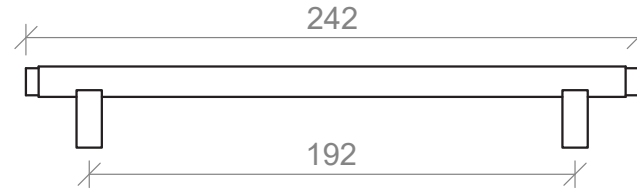

Attaches on the top of door and drawer fronts.

Lord Handle Specifications

120mm

215mm

310mm

410mm

Side View

Handles are textured.

Monarch Handle Specifications

146mm

242mm

338mm

434mm

Side View

Handles are textured.

Ova Handle Specifications

100mm

200mm

350mm

Side View

Attaches on the top of door and drawer fronts.

Retro Handle Specifications

105mm

Side View

Round Knob Specifications

26mm Knob

Solid Lip Handle Specifications

50mm

178mm

Side View

Square Handle Specifications

224mm