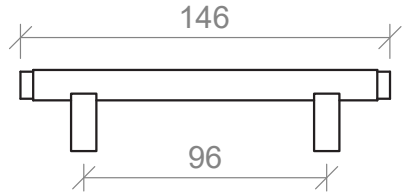

Attaches on the top of door and drawer fronts.

Lord Handle Specifications

120mm

215mm

310mm

410mm

Side View

Handles are textured.

Monarch Handle Specifications

146mm

242mm

338mm

434mm

Side View

Handles are textured.

Ova Handle Specifications

100mm

200mm

350mm

Side View

Attaches on the top of door and drawer fronts.

Retro Handle Specifications

105mm

Side View

Round Knob Specifications

26mm Knob

Solid Lip Handle Specifications

50mm

178mm

Side View

Square Handle Specifications

224mm