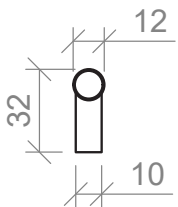

457mm

Side View

Disc Handle Specifications

100mm Full

Side View

200mm Full

200mm Half

Side View

Attaches on the top of door and drawer fronts.

Lord Handle Specifications

120mm

215mm

310mm

410mm

Side View

Handles are textured.

Monarch Handle Specifications

146mm

242mm

338mm

434mm

Side View

Handles are textured.

Ova Handle Specifications

100mm

200mm

350mm

Side View

Attaches on the top of door and drawer fronts.

Retro Handle Specifications

105mm

Side View