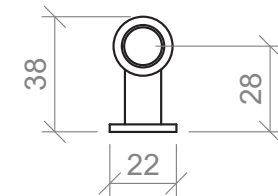

457mm

Side View

Disc Handle Specifications

100mm Full

Side View

200mm Full

200mm Half

Side View

Duke T Bar and Handle Specifications

80mm

200mm

400mm

Side View

Handles are textured.

Duke Knob Specifications

35mm Knob

Eclipse Handle Specifications

110mm

Side View

Handles are textured.

Flat Knob Handle Specifications

26mm Knob

Knurled Bar Handle Specifications

106mm

Attaches on the top of door and drawer fronts.

Lord Handle Specifications

120mm

215mm

310mm

410mm

Side View

Handles are textured.