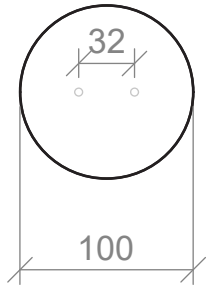

198mm

359mm

Side View

D Handle Specifications

104mm

138mm

230mm

361mm

457mm

Side View

Disc Handle Specifications

100mm Full

Side View

200mm Full

200mm Half

Side View

Duke T Bar and Handle Specifications

80mm

200mm

400mm

Side View

Handles are textured.

Duke Knob Specifications

35mm Knob

352mm

Side View

Wave Handle Specifications

200mm

350mm

Side View

Attaches on the top of door and drawer fronts.