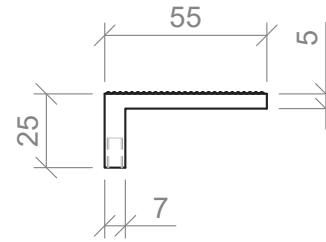

Eclipse Handle Specifications

110mm

Side View

Handles are textured.