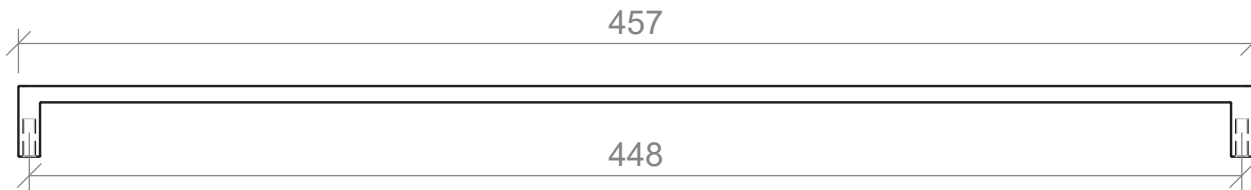

198mm

359mm

Side View

D Handle Specifications

104mm

138mm

230mm

361mm

457mm

Side View

Disc Handle Specifications

100mm Full

Side View

200mm Full

200mm Half

Side View

Duke T Bar and Handle Specifications

80mm

200mm

400mm

Side View

Handles are textured.

Duke Knob Specifications

35mm Knob

352mm

Side View

Wave Handle Specifications

200mm

350mm

Side View

Attaches on the top of door and drawer fronts.