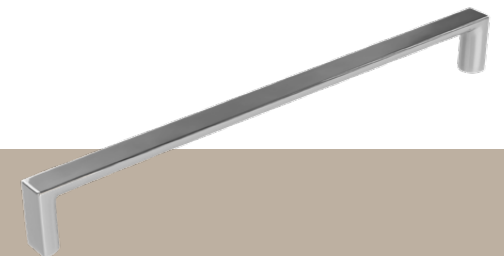

198mm

359mm

Side View

D Handle Specifications

104mm

138mm

230mm

361mm

457mm

Side View

Disc Handle Specifications

100mm Full

Side View

200mm Full

200mm Half

Side View

Duke T Bar and Handle Specifications

80mm

200mm

400mm

Side View

Handles are textured.

Duke Knob Specifications

35mm Knob

352mm

Side View

Wave Handle Specifications

200mm

350mm

Side View

Attaches on the top of door and drawer fronts.