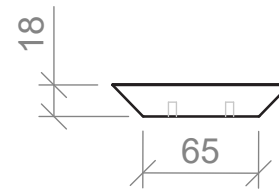

198mm

359mm

Side View

D Handle Specifications

104mm

138mm

230mm

361mm

457mm

Side View

Disc Handle Specifications

100mm Full

Side View

200mm Full

200mm Half

Side View

Duke T Bar and Handle Specifications

80mm

200mm

400mm

Side View

Handles are textured.

Duke Knob Specifications

35mm Knob

Attaches on the top of door and drawer fronts.

Lord Handle Specifications

120mm

215mm

310mm

410mm

Side View

Handles are textured.