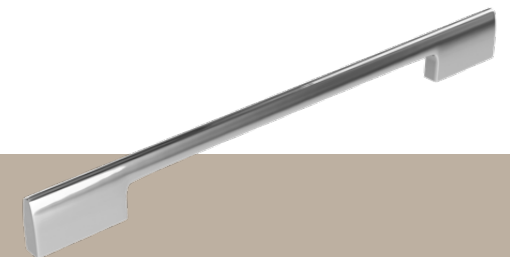

Arch Handle Specifications

244mm

340mm

Side View

Crescent Handle Specifications

96mm

Side View

Curve Handle Specifications

198mm

359mm

Side View

D Handle Specifications

104mm

138mm

230mm

361mm

Duke T Bar and Handle Specifications

80mm

200mm

400mm

Side View

Handles are textured.

Duke Knob Specifications

35mm Knob

352mm

Side View

Wave Handle Specifications

200mm

350mm

Side View

Attaches on the top of door and drawer fronts.