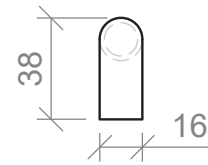

Knurled Bar Handle Specifications

106mm

202mm

330mm

Side View

Handles are textured.