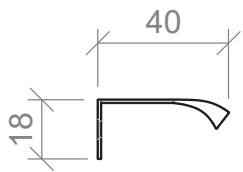

Eclipse Handle Specifications

110mm

Side View

Handles are textured.

Flat Knob Handle Specifications

26mm Knob

Knurled Bar Handle Specifications

106mm

202mm

330mm

Side View

Handles are textured.

Loft Handle Specifications

200mm

350mm

Side View

Attaches on the top of door and drawer fronts.

Lord Handle Specifications

120mm

215mm

310mm

410mm

Side View

Handles are textured.

Monarch Handle Specifications

146mm

242mm

338mm

434mm

Side View

Handles are textured.

Ova Handle Specifications