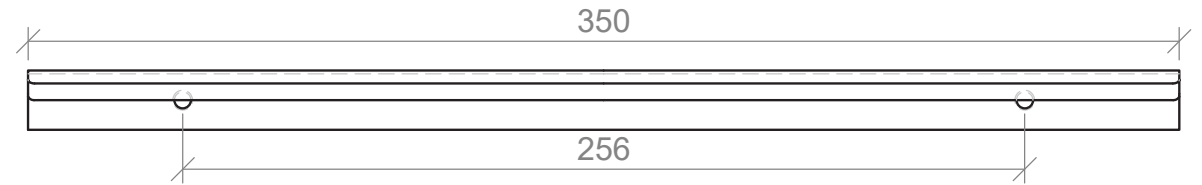

202mm

330mm

Side View

Handles are textured.

Loft Handle Specifications

200mm

350mm

Side View

Attaches on the top of door and drawer fronts.

Lord Handle Specifications

120mm

215mm

310mm

410mm

Side View

Handles are textured.

Monarch Handle Specifications

146mm

242mm

338mm

434mm

Side View

Handles are textured.

Ova Handle Specifications

100mm

200mm

350mm

Side View

Attaches on the top of door and drawer fronts.

Retro Handle Specifications

105mm

Side View