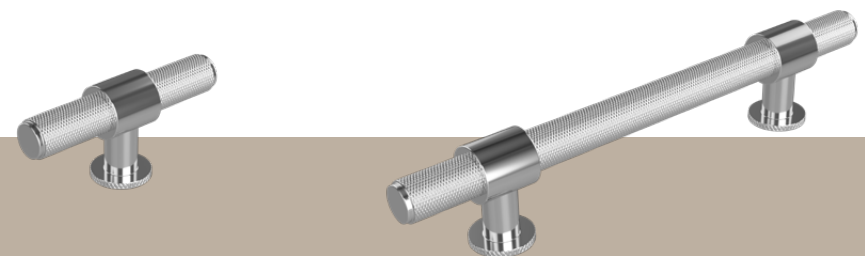

Duke T Bar and Handle Specifications

80mm

200mm

400mm

Side View

Handles are textured.

Duke Knob Specifications

35mm Knob

Eclipse Handle Specifications

110mm

Side View

Handles are textured.

Flat Knob Handle Specifications

26mm Knob

Knurled Bar Handle Specifications

106mm

Attaches on the top of door and drawer fronts.

Lord Handle Specifications

120mm

215mm

310mm

410mm

Side View

Handles are textured.

352mm

Side View

Wave Handle Specifications

200mm

350mm

Side View

Attaches on the top of door and drawer fronts.