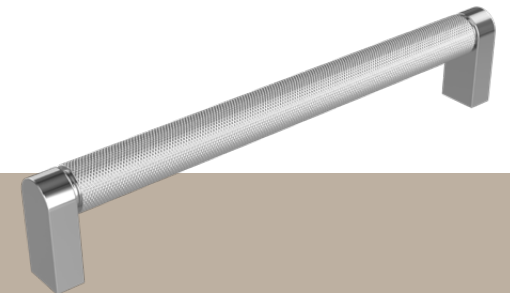

Eclipse Handle Specifications

110mm

Side View

Handles are textured.

Flat Knob Handle Specifications

26mm Knob

Knurled Bar Handle Specifications

106mm

202mm

330mm

Side View

Handles are textured.

Loft Handle Specifications

200mm

350mm

Side View

Attaches on the top of door and drawer fronts.

Lord Handle Specifications

120mm

215mm

310mm

410mm

Side View

Handles are textured.

Monarch Handle Specifications

146mm

242mm

338mm

434mm

Side View

Handles are textured.

Ova Handle Specifications