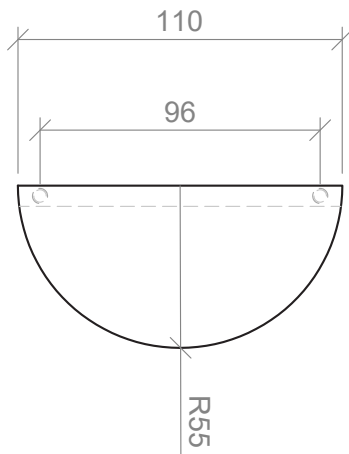

Eclipse Handle Specifications

110mm