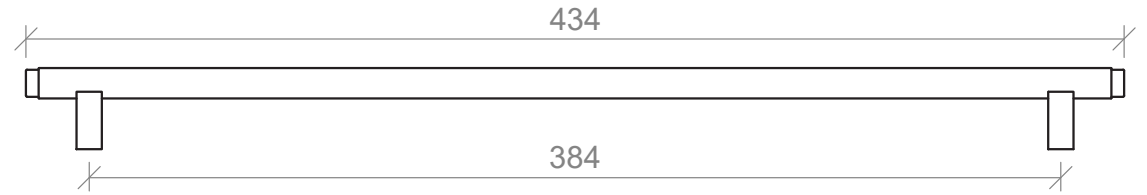

Attaches on the top of door and drawer fronts.

Lord Handle Specifications

120mm

215mm

310mm

410mm

Side View

Handles are textured.

Monarch Handle Specifications

146mm

242mm

338mm

434mm

Side View

Handles are textured.

Ova Handle Specifications

100mm

200mm

350mm

Side View

Attaches on the top of door and drawer fronts.

Retro Handle Specifications

105mm

Side View

Round Knob Specifications

26mm Knob

Solid Lip Handle Specifications

50mm

178mm

Side View

Square Handle Specifications

224mm