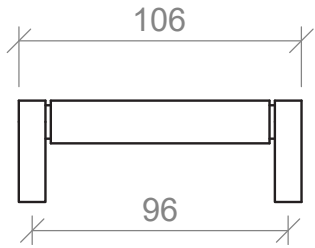

Duke T Bar and Handle Specifications

80mm

200mm

400mm

Side View

Handles are textured.

Duke Knob Specifications

35mm Knob

Eclipse Handle Specifications

110mm

Side View

Handles are textured.

Flat Knob Handle Specifications

26mm Knob

Knurled Bar Handle Specifications

106mm

Attaches on the top of door and drawer fronts.

Lord Handle Specifications

120mm

215mm

310mm

410mm

Side View

Handles are textured.

Monarch Handle Specifications

146mm

242mm

338mm

434mm

Side View

Handles are textured.

Ova Handle Specifications