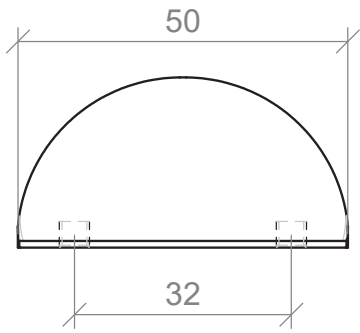

Monarch Handle Specifications

146mm

242mm

338mm

434mm

Side View

Handles are textured.

Ova Handle Specifications

100mm

200mm

350mm

Side View

Attaches on the top of door and drawer fronts.

Retro Handle Specifications

105mm

Side View

Round Knob Specifications

26mm Knob

Solid Lip Handle Specifications

50mm

178mm

Side View

Square Handle Specifications

224mm

352mm

Side View

Wave Handle Specifications

200mm

350mm

Side View

Attaches on the top of door and drawer fronts.