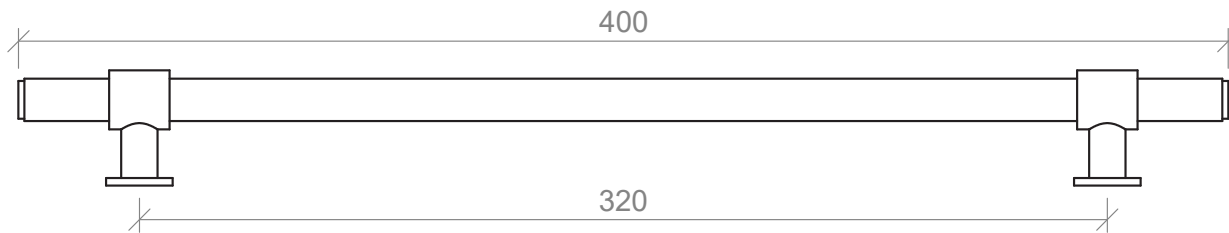

Duke T Bar and Handle Specifications

80mm

200mm

400mm

Side View

Handles are textured.

Duke Knob Specifications

35mm Knob

Attaches on the top of door and drawer fronts.

Lord Handle Specifications

120mm

215mm

310mm

410mm

Side View

Handles are textured.

Monarch Handle Specifications

146mm

242mm

338mm

434mm

Side View

Handles are textured.

Ova Handle Specifications

352mm

Side View

Wave Handle Specifications

200mm

350mm

Side View

Attaches on the top of door and drawer fronts.