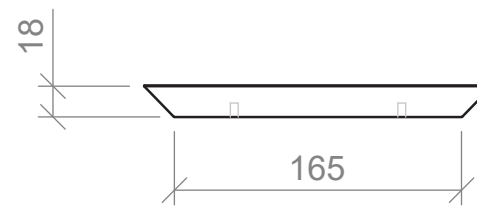

198mm

359mm

Side View

D Handle Specifications

104mm

138mm

230mm

361mm

457mm

Side View

Disc Handle Specifications

100mm Full

Side View

200mm Full

200mm Half

Side View

Duke T Bar and Handle Specifications

80mm

200mm

400mm

Side View

Handles are textured.

Duke Knob Specifications

35mm Knob

Attaches on the top of door and drawer fronts.

Lord Handle Specifications

120mm

215mm

310mm

410mm

Side View

Handles are textured.