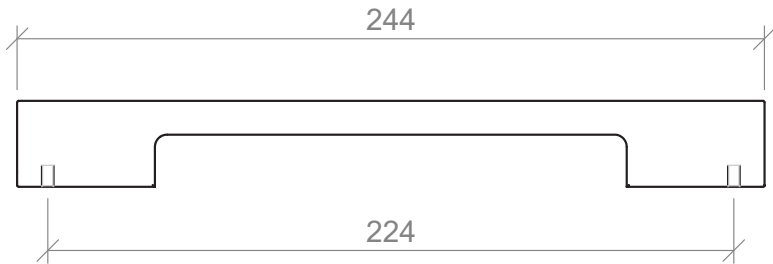

Arch Handle Specifications

244mm

340mm

Side View

Crescent Handle Specifications

96mm

Side View

Curve Handle Specifications

198mm

359mm

Side View

D Handle Specifications

104mm

138mm

230mm

361mm

Attaches on the top of door and drawer fronts.

Lord Handle Specifications

120mm

215mm

310mm

410mm

Side View

Handles are textured.

352mm

Side View

Wave Handle Specifications

200mm

350mm

Side View

Attaches on the top of door and drawer fronts.