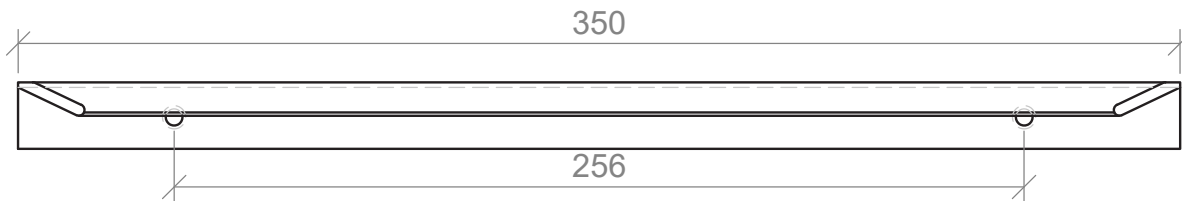

Attaches on the top of door and drawer fronts.

Lord Handle Specifications

120mm

215mm

310mm

410mm

Side View

Handles are textured.

Monarch Handle Specifications

146mm

242mm

338mm

434mm

Side View

Handles are textured.

Ova Handle Specifications

100mm

200mm

350mm

Side View

Attaches on the top of door and drawer fronts.

Retro Handle Specifications

105mm

Side View

Round Knob Specifications

26mm Knob

Solid Lip Handle Specifications

50mm

178mm

Side View

Square Handle Specifications

224mm