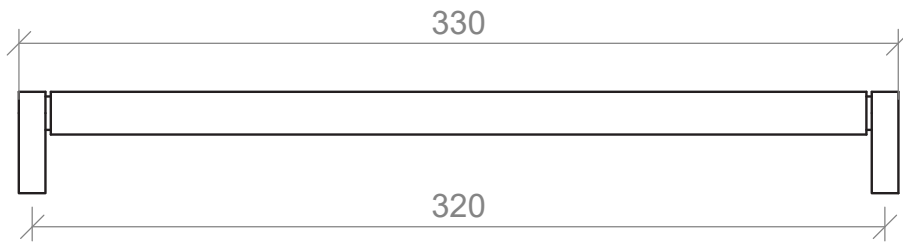

330mm

Side View

Handles are textured.