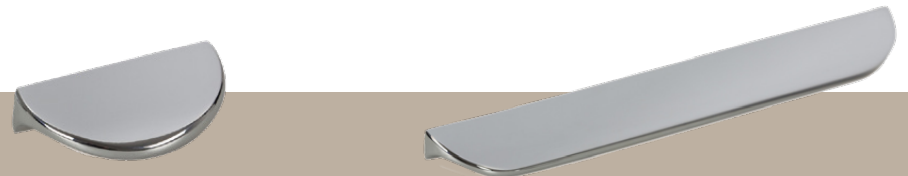

Monarch Handle Specifications

146mm

242mm

338mm

434mm

Side View

Handles are textured.

Ova Handle Specifications

100mm

200mm

350mm

Side View

Attaches on the top of door and drawer fronts.

Retro Handle Specifications

105mm

Side View

Round Knob Specifications

26mm Knob

Solid Lip Handle Specifications

50mm

178mm

Side View

Square Handle Specifications

224mm

352mm

Side View

Wave Handle Specifications

200mm

350mm

Side View

Attaches on the top of door and drawer fronts.