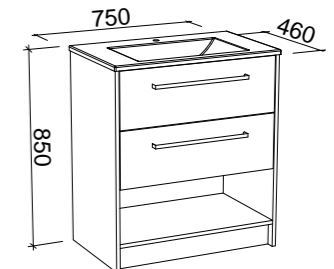

CABINET WITH	SKU	RRP
Alpha Ceramic Top	OAK-V-750-C-APH-F	$2,180
Regal Mineral Composite Top	OAK-V-750-C-REG-F	$2,180
Haven Matt Dolomite Top	OAK-V-750-C-HVN-F	$2,180
Quest Gloss Dolomite Top	OAK-V-750-C-QUE-F	$2,180
20mm SilkSurface Top with White Gloss Above Counter Ceramic Basin	OAK-V-750-C-SSA-F	$2,584
20mm SilkSurface Top with White Gloss Under Counter Ceramic Basin	OAK-V-750-C-SSU-F	$2,584
No Top	OAK-VCO-750-C-X-F	$1,629