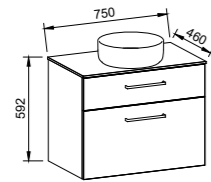

Clare

G GOLD INCLUSIONS

CLARE 750mm

Wall Hung

CABINET WITH	SKU	RRP
12mm Thin SilkSurface Top with White Gloss Above Counter Ceramic Basin	CLR-V-750-C-TSA-W	$1,972
No Top	CLR-VCO-750-C-X-W	$1,166