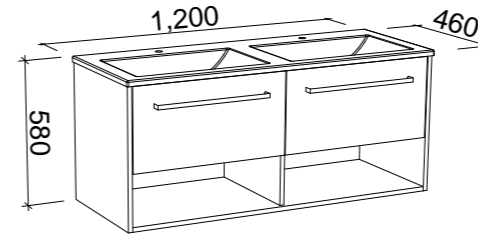

## OAKRIDGE 1200mm DOUBLE BOWL

Wall Hung

CABINET WITH	SKU	RRP
Alpha Ceramic Top	OAK-V-1200-D-APH-W	\$3,066
No Top	OAK-VCO-1200-D-X-W	\$1,787

Floor Standing

CABINET WITH	SKU	RRP
Alpha Ceramic Top	OAK-V-1200-D-APH-F	\$3,915
No Top	OAK-VCO-1200-D-X-F	\$2,681