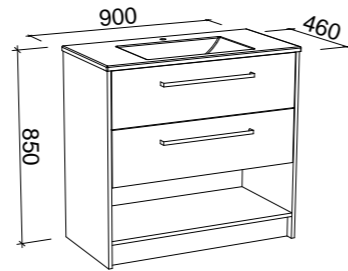

CABINET WITH	SKU	RRP
Alpha Ceramic Top	OAK-V-900-C-APH-F	$2,381
Regal Mineral Composite Top	OAK-V-900-C-REG-F	$2,381
Haven Matt Dolomite Top	OAK-V-900-C-HVN-F	$2,381
Quest Gloss Dolomite Top	OAK-V-900-C-QUE-F	$2,381
20mm SilkSurface Top with White Gloss Above Counter Ceramic Basin	OAK-V-900-C-SSA-F	$3,090
20mm SilkSurface Top with White Gloss Under Counter Ceramic Basin	OAK-V-900-C-SSU-F	$3,090
No Top	OAK-VCO-900-C-X-F	$1,807