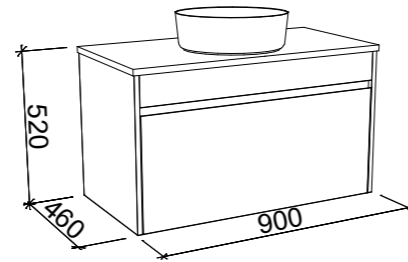

P PLATINUM INCLUSIONS

ALPINE 900mm

Wall Hung

CABINET WITH	SKU	RRP
Alpha Ceramic Top	ALP-V-900-C-APH-W	$1,339
20mm SilkSurface Top with White Gloss Above Counter Ceramic Basin	ALP-V-900-C-SSA-W	$2,046
20mm SilkSurface Top with White Gloss Under Counter Ceramic Basin	ALP-V-900-C-SSU-W	$2,046
60mm SilkSurface Freedom Top with White Gloss Above Counter Ceramic Basin	ALP-V-900-C-FRA-W	$2,264
60mm SilkSurface Freedom Top with White Gloss Under Counter Ceramic Basin	ALP-V-900-C-FRU-W	$2,264
No Top	ALP-VCO-900-C-X-W	$839