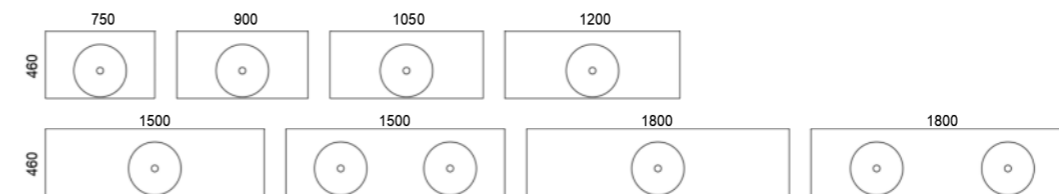

[01.] Clare Vanity 1500mm | CLR-V-1500-D-TSA-W | $3,680 Olive Satin Cabinet with Lapis Salt SilkSurface Top and White Gloss Allure Flute Ceramic Basins | Shown with Jazz Arch Shaving Cabinets 600mm | JZA-SC-600-S-G | $1,100 each **[02.] Clare Vanity 1200mm** | CLR-V-1200-C-TSA-W | $2,572 Light Grey Satin Cabinet with Arctic SilkSurface Top and White Gloss Radius Inset Ceramic Basin | Shown with Denver Shaving Cabinet 1200mm | DEN-SC-1200-3-G | $1,084 **[03.] Clare Vanity 900mm** | CLR-V-900-C-TSA-W | $2,398 Light Pistachio Satin Cabinet with Bianco Pearl SilkSurface Top and White Gloss Allure Ceramic Basin | Shown with Church Mirror 600mm | CHU-M-600-1000 | $679 **Please refer to price list pages for all available options.**