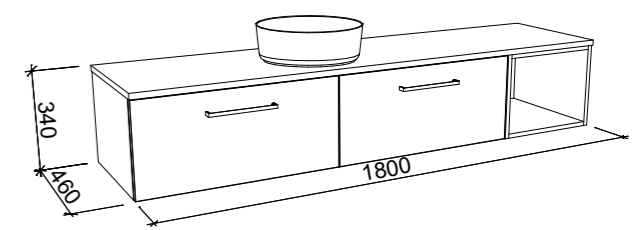

TWEED 1800mm

Wall Hung

CABINET WITH	SKU	RRP
20mm SilkSurface Top with White Gloss Above Counter Ceramic Basin Left-Hand Offset	TWE-V-1800-L-SSA-W	$3,800
20mm SilkSurface Top with White Gloss Under Counter Ceramic Basin Left-Hand Offset	TWE-V-1800-L-SSU-W	$3,502
60mm SilkSurface Freedom Top with White Gloss Above Counter Ceramic Basin Left-Hand Offset	TWE-V-1800-L-FRA-W	$4,280
60mm SilkSurface Freedom Top with White Gloss Under Counter Ceramic Basin Left-Hand Offset	TWE-V-1800-L-FRU-W	$4,280
200mm Silk Surface Box Top with White Gloss Above Counter Ceramic Basin Left-Hand Offset	TWE-V-1800-L-BXA-W	$4,657
200mm Silk Surface Box Top with White Gloss Under Counter Ceramic Basin Left-Hand Offset	TWE-V-1800-L-BXU-W	$4,657
No Top Left-Hand Offset	TWE-VCO-1800-L-X-W	$1,996

NOTE: Right hand offset also available. Order by replacing -L- with -R- in the relevant SKU.