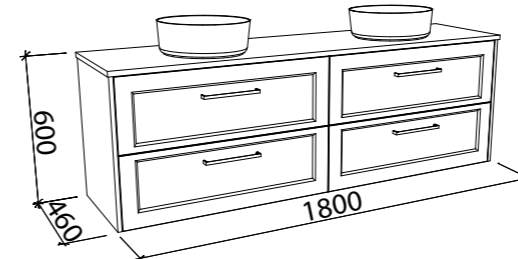

McLAREN 1800mm DOUBLE BOWL

Wall Hung

CABINET WITH	SKU	RRP
20mm SilkSurface Top with White Gloss Above Counter Ceramic Basin	MCL-V-1800-D-SSA-W	$4,303
20mm SilkSurface Top with White Gloss Under Counter Ceramic Basin	MCL-V-1800-D-SSU-W	$4,303
60mm SilkSurface Freedom Top with White Gloss Above Counter Ceramic Basin	MCL-V-1800-D-FRA-W	$3,673
60mm SilkSurface Freedom Top with White Gloss Under Counter Ceramic Basin	MCL-V-1800-D-FRU-W	$4,777
No Top	MCL-VCO-1800-D-X-W	$2,240

Floor Standing