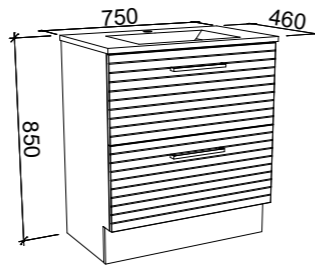

CABINET WITH	SKU	RRP
Regal Mineral Composite Top	VAL-V-750-C-REG-F	$1,672
Alpha Ceramic Top	VAL-V-750-C-APH-F	$1,672
Haven Matt Dolomite Top	VAL-V-750-C-HVN-F	$1,672
Quest Gloss Dolomite Top	VAL-V-750-C-QUE-F	$1,672
20mm SilkSurface Top with White Gloss Above Counter Ceramic Basin	VAL-V-750-C-SSA-F	$2,032
20mm SilkSurface Top with White Gloss Under Counter Ceramic Basin	VAL-V-750-C-SSU-F	$2,032
No Top	VAL-VCO-750-C-X-F	$1,147

Vale

G GOLD INCLUSIONS