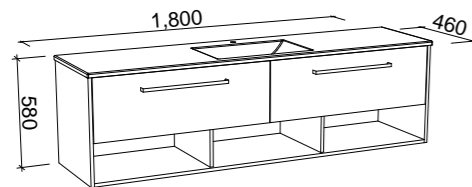

OAKRIDGE 1800mm SINGLE BOWL

Wall Hung

CABINET WITH	SKU	RRP
Regal Mineral Composite Top	OAK-V-1800-C-REG-W	$3,944
20mm SilkSurface Top with White Gloss Above Counter Ceramic Basin	OAK-V-1800-C-SSA-W	$4,314
20mm SilkSurface Top with White Gloss Under Counter Ceramic Basin	OAK-V-1800-C-SSU-W	$4,314
No Top	OAK-VCO-1800-C-X-W	$2,427