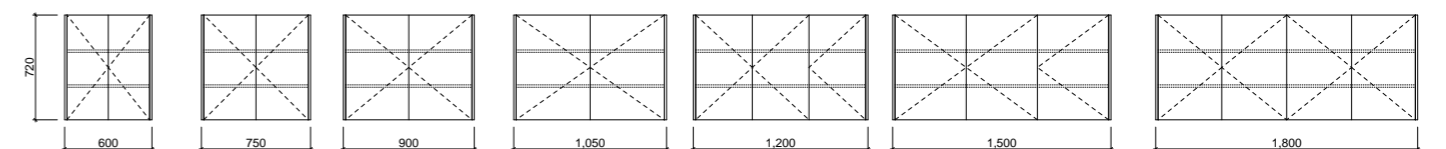

All cabinets 166mm deep.

[01.] Denver Shaving Cabinet 1500mm | DEN-SC-1500-3-G | $1,208 Tassie Oak Cabinet Denver Platinum Shaving Cabinet 1500mm | DEN-SC-1500-3-P | $1,255 [02.] Denver Shaving Cabinet 1050mm | DEN-SC-1050-D-G | $1,014 White Gloss Cabinet Denver Platinum Shaving Cabinet 1050mm | DEN-SC-1050-D-P | $1,131 [03.] Denver Shaving Cabinet 1200mm | DEN-SC-1200-3-G | $1,084 Light Grey Satin Cabinet Denver Platinum Shaving Cabinet 1200mm | DEN-SC-1200-3-P | $1,203 [04.] Denver Shaving Cabinet 900mm | DEN-SC-900-D-G | $815 Grey Beige Satin Cabinet | Shown with Under Shaving Cabinet Lighting | LED-L-UNDERCAB-S-L | ADD $391 Denver Platinum Shaving Cabinet 900mm | DEN-SC-900-D-P | $933 Please refer to pricelist pages for all available options.