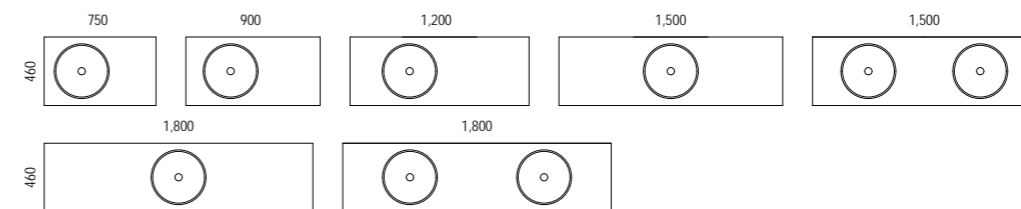

*Offset bowl options available on slab tops

[01.] Noosa Vanity 1200mm | NOO-V-1200-L-SSA-W | $2,918 Elegant Oak Cabinet with Arctic White SilkSurface Top and White Gloss Florent Ceramic Basin | Shown with Platinum Tennessee Shaving Cabinet 1200mm | TEN-SC-1200-3-P | $1,203 **[02.] Noosa Vanity 1500mm** | NOO-V-1500-D-SSA-W | $3,913 Tassie Oak Cabinet with Carrara SilkSurface Top and White Gloss Jupiter Ceramic Basins **Please refer to price list pages for all available options.**