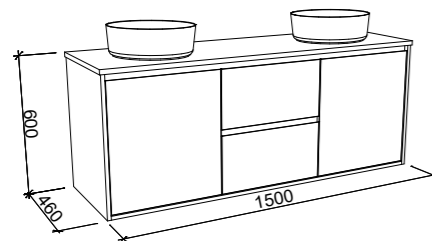

NOOSA 1500mm DOUBLE BOWL

Wall Hung

CABINET WITH	SKU	RRP
20mm SilkSurface Top with White Gloss Above Counter Ceramic Basin	NOO-V-1500-D-SSA-W	$3,913
20mm SilkSurface Top with White Gloss Under Counter Ceramic Basin	NOO-V-1500-D-SSU-W	$4,197
No Top	NOO-VCO-1500-D-X-W	$1,956