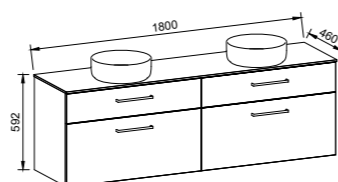

CLARE 1800mm DOUBLE BOWL

Wall Hung

CABINET WITH	SKU	RRP
12mm Thin SilkSurface Top with White Gloss Above Counter Ceramic Basin	CLR-V-1800-D-TSA-W	$4,303
No Top	CLR-VCO-1800-D-X-W	$2,509

Derwent

S SILVER INCLUSIONS