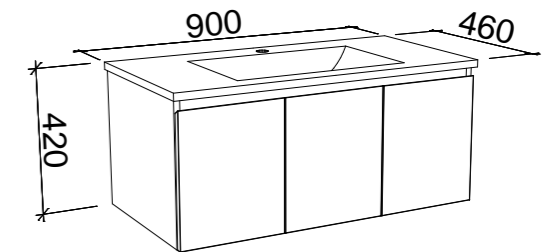

DERWENT 900mm

Wall Hung

CABINET WITH	SKU	RRP
Regal Mineral Composite Top	DER-V-900-C-REG-W	$1,512
Alpha Ceramic Top	DER-V-900-C-APH-W	$1,512
Haven Matt Dolomite Top	DER-V-900-C-HVN-W	$1,512
Quest Gloss Dolomite Top	DER-V-900-C-QUE-W	$1,512
20mm SilkSurface Top with White Gloss Above Counter Ceramic Basin	DER-V-900-C-SSA-W	$2,167
20mm SilkSurface Top with White Gloss Under Counter Ceramic Basin	DER-V-900-C-SSU-W	$2,167
No Top	DER-VCO-900-C-X-W	$914