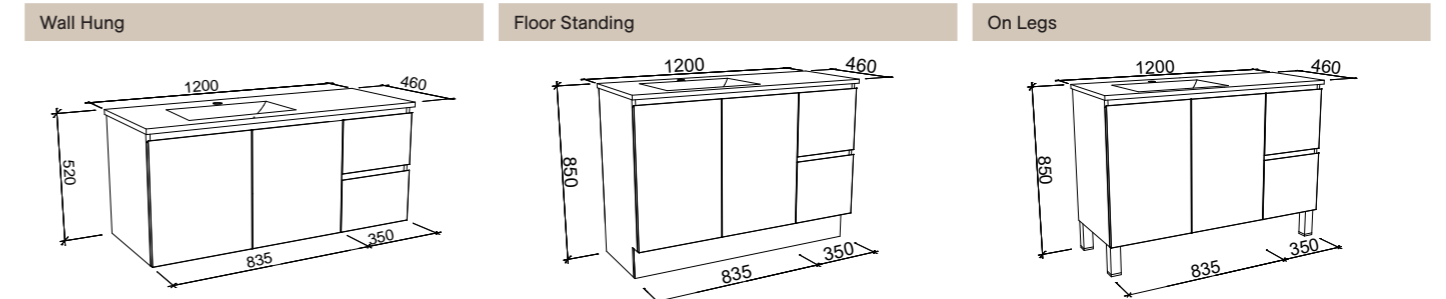

HUNTER 1200mm OFFSET BOWL

CABINET WITH	SKU	RRP	CABINET WITH	SKU	RRP	CABINET WITH	SKU	RRP
Regal Mineral Composite Top Left-Hand Offset	HUN-V-1200-L-REG-W	$1,361	Regal Mineral Composite Top Left-Hand Offset	HUN-V-1200-L-REG-F	$1,468	Regal Mineral Composite Top Left-Hand Offset	HUN-V-1200-L-REG-L	$1,658
No Top Left-Hand Offset	HUN-VCO-1200-L-X-W	$1,008	No Top Left-Hand Offset	HUN-VCO-1200-L-X-F	$1,121	No Top Left-Hand Offset	HUN-VCO-1200-L-X-L	$1,364

NOTE: Right hand offset also available. Order by replacing -L- with -R- in the relevant SKU. Slab top option available with offset bowl on request.