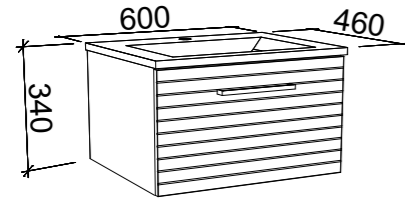

Vale

G GOLD INCLUSIONS

VALE 600mm

Wall Hung

CABINET WITH	SKU	RRP
Regal Mineral Composite Top	VAL-V-600-C-REG-W	$1,144
Alpha Ceramic Top	VAL-V-600-C-APH-W	$1,144
20mm SilkSurface Top with White Gloss Above Counter Ceramic Basin	VAL-V-600-C-SSA-W	$1,463
20mm SilkSurface Top with White Gloss Under Counter Ceramic Basin	VAL-V-600-C-SSU-W	$1,463
No Top	VAL-VCO-600-C-X-W	$612

Floor Standing