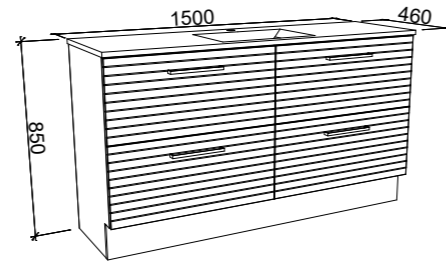

CABINET WITH	SKU	RRP
Regal Mineral Composite Top	VAL-V-1500-D-REG-W	$2,462
Alpha Ceramic Top	VAL-V-1500-D-APH-W	$2,570
Haven Matt Dolomite Top	VAL-V-1500-D-HVN-W	$2,462
Quest Gloss Dolomite Top	VAL-V-1500-D-QUE-W	$2,462
20mm SilkSurface Top with White Gloss Above Counter Ceramic Basin	VAL-V-1500-D-SSA-W	$3,029
20mm SilkSurface Top with White Gloss Under Counter Ceramic Basin	VAL-V-1500-D-SSU-W	$3,029
No Top	VAL-VCO-1500-D-X-W	$1,106

Floor Standing

CABINET WITH	SKU	RRP
Regal Mineral Composite Top	VAL-V-1500-C-REG-F	$2,832
Alpha Ceramic Top	VAL-V-1500-C-APH-F	$2,940
Haven Matt Dolomite Top	VAL-V-1500-C-HVN-F	$2,832
Quest Gloss Dolomite Top	VAL-V-1500-C-QUE-F	$2,832
20mm SilkSurface Top with White Gloss Above Counter Ceramic Basin	VAL-V-1500-C-SSA-F	$3,397
20mm SilkSurface Top with White Gloss Under Counter Ceramic Basin	VAL-V-1500-C-SSU-F	$3,397
No Top	VAL-VCO-1500-C-X-F	$1,734

Floor Standing