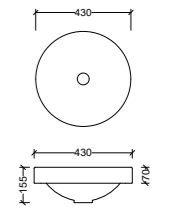

Corrida Inset White

Offset or wall mounted tapware required

WG COR-BS-430-WG-U | $364