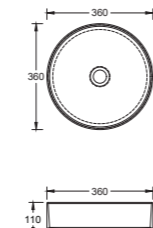

Luxe Brushed Nickel

BN LUX-BS-360-BN-U | $629
(Including waste)

NOTE: Wastes not included for Ceramic and Mineral Composite basins. Ceramic and Stainless Steel wastes available as separate purchase. White gloss ceramic basins (-S) included in package price. Mineral Composite, Stainless Steel, matt and coloured basins (-U) will incur an additional charge. While the colours in this brochure are to the highest standard in printing, it should only be used as an indication of actual product design. *Suitable for small space vanities.

If you are purchasing a vanity that includes a slab top and ceramic basin	SKU	RRP
Choose any White Gloss (WG) Ceramic basin		Included in Package Price
Upgrade to a White Matt, Black Matt or Coloured Ceramic basin, or Mineral Composite basin (per basin)	UPG-OPT-BASCOLOUR	$144
Upgrade to a Stainless Steel Basin (per basin)	UPG-OPT-STAINLESS	$354
Supplying your own counter basin? Reduce price by $130 per basin		

WG - White Gloss | **WM** - White Matt | **BKM** - Black Matt | **ANT** - Anthracite | **GM** - Grey Matt | **LGM** - Light Grey Matt | **PM** - Pink Matt | **BG** - Brushed Gold | **BN** - Brushed Nickel