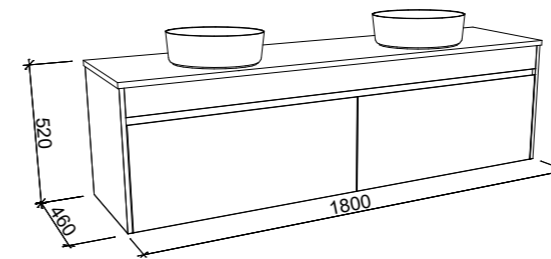

ALPINE 1800mm DOUBLE BOWL

Wall Hung

CABINET WITH	SKU	RRP
20mm SilkSurface Top with White Gloss Above Counter Ceramic Basin	ALP-V-1800-D-SSA-W	$3,490
20mm SilkSurface Top with White Gloss Under Counter Ceramic Basin	ALP-V-1800-D-SSU-W	$3,490
60mm SilkSurface Freedom Top with White Gloss Above Counter Ceramic Basin	ALP-V-1800-D-FRA-W	$3,968
60mm SilkSurface Freedom Top with White Gloss Under Counter Ceramic Basin	ALP-V-1800-D-FRU-W	$3,968
No Top	ALP-VCO-1800-D-X-W	$1,424