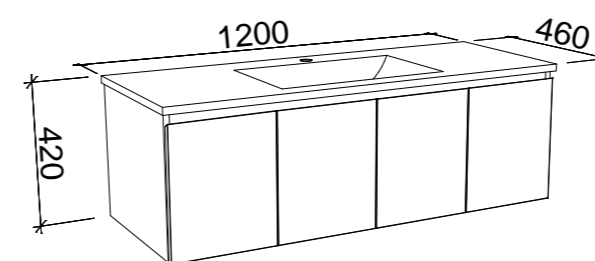

DERWENT 1200mm

Wall Hung

CABINET WITH	SKU	RRP
Regal Mineral Composite Top	DER-V-1200-C-REG-W	$1,875
Alpha Ceramic Top	DER-V-1200-C-APH-W	$1,875
Haven Matt Dolomite Top	DER-V-1200-C-HVN-W	$1,875
Quest Gloss Dolomite Top	DER-V-1200-C-QUE-W	$1,875
20mm SilkSurface Top with White Gloss Above Counter Ceramic Basin	DER-V-1200-C-SSA-W	$2,438
20mm SilkSurface Top with White Gloss Under Counter Ceramic Basin	DER-V-1200-C-SSU-W	$2,438
No Top	DER-VCO-1200-C-X-W	$1,109