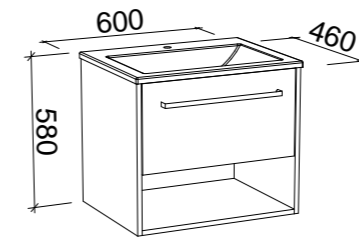

OAKRIDGE 600mm

Wall Hung

CABINET WITH	SKU	RRP
Alpha Ceramic Top	OAK-V-600-C-APH-W	$1,660
Regal Mineral Composite Top	OAK-V-600-C-REG-W	$1,660
20mm SilkSurface Top with White Gloss Above Counter Ceramic Basin	OAK-V-600-C-SSA-W	$2,018
20mm SilkSurface Top with White Gloss Under Counter Ceramic Basin	OAK-V-600-C-SSU-W	$2,018
No Top	OAK-VCO-600-C-X-W	$1,104