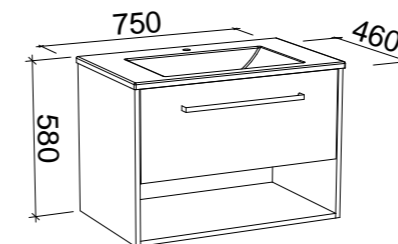

OAKRIDGE 750mm

Wall Hung

CABINET WITH	SKU	RRP
Alpha Ceramic Top	OAK-V-750-C-APH-W	$1,803
Regal Mineral Composite Top	OAK-V-750-C-REG-W	$1,803
Haven Matt Dolomite Top	OAK-V-750-C-HVN-W	$1,803
Quest Gloss Dolomite Top	OAK-V-750-C-QUE-W	$1,803
20mm SilkSurface Top with White Gloss Above Counter Ceramic Basin	OAK-V-750-C-SSA-W	$2,206
20mm SilkSurface Top with White Gloss Under Counter Ceramic Basin	OAK-V-750-C-SSU-W	$2,206
No Top	OAK-VCO-750-C-X-W	$1,233

Floor Standing