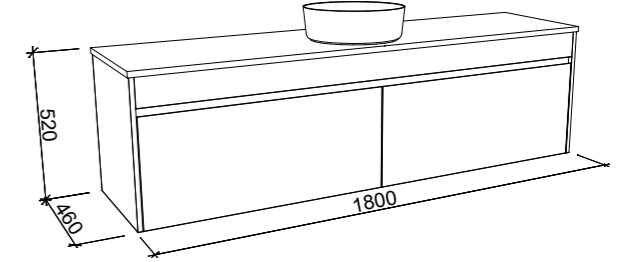

P PLATINUM INCLUSIONS

ALPINE 1800mm SINGLE BOWL

Wall Hung

CABINET WITH	SKU	RRP
20mm SilkSurface Top with White Gloss Above Counter Ceramic Basin	ALP-V-1800-C-SSA-W	$3,191
20mm SilkSurface Top with White Gloss Under Counter Ceramic Basin	ALP-V-1800-C-SSU-W	$3,191
60mm SilkSurface Freedom Top with White Gloss Above Counter Ceramic Basin	ALP-V-1800-C-FRA-W	$3,671
60mm SilkSurface Freedom Top with White Gloss Under Counter Ceramic Basin	ALP-V-1800-C-FRU-W	$3,671
No Top	ALP-VCO-1800-C-X-W	$1,363