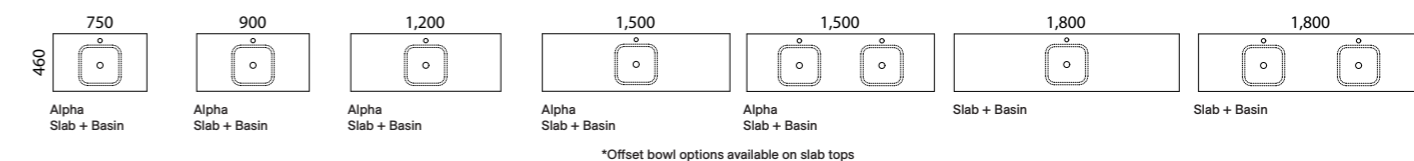

Available in wall hung.

- Top options include:
  - 20mm integrated top - Alpha\*
  - 20mm SilkSurface slab top with above or under counter basin/s
  - 60mm SilkSurface Freedom top with above or under counter basin/s