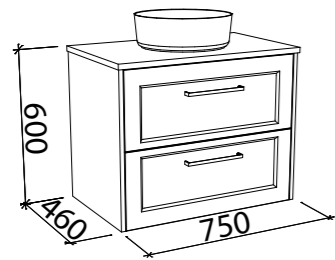

McLaren

G GOLD INCLUSIONS

McLAREN 750mm

Wall Hung

CABINET WITH	SKU	RRP
Alpha Ceramic Top	MCL-V-750-C-APH-W	$1,587
20mm SilkSurface Top with White Gloss Above Counter Ceramic Basin	MCL-V-750-C-SSA-W	$1,972
20mm SilkSurface Top with White Gloss Under Counter Ceramic Basin	MCL-V-750-C-SSU-W	$1,972
60mm SilkSurface Freedom Top with White Gloss Above Counter Ceramic Basin	MCL-V-750-C-FRA-W	$2,125
60mm SilkSurface Freedom Top with White Gloss Under Counter Ceramic Basin	MCL-V-750-C-FRU-W	$2,125
No Top	MCL-VCO-750-C-X-W	$1,041

Floor Standing