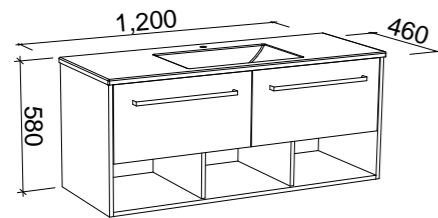

OAKRIDGE 1200mm SINGLE BOWL

Wall Hung

CABINET WITH	SKU	RRP
Alpha Ceramic Top	OAK-V-1200-C-APH-W	$2,544
Regal Mineral Composite Top	OAK-V-1200-C-REG-W	$2,544
Haven Matt Dolomite Top	OAK-V-1200-C-HVN-W	$2,544
Quest Gloss Dolomite Top	OAK-V-1200-C-QUE-W	$2,544
20mm SilkSurface Top with White Gloss Above Counter Ceramic Basin	OAK-V-1200-C-SSA-W	$3,154
20mm SilkSurface Top with White Gloss Under Counter Ceramic Basin	OAK-V-1200-C-SSU-W	$3,154
No Top	OAK-VCO-1200-C-X-W	$1,787

Floor Standing