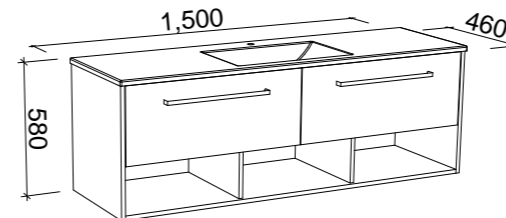

OAKRIDGE 1500mm SINGLE BOWL

Wall Hung

CABINET WITH	SKU	RRP
Alpha Ceramic Top	OAK-V-1500-C-APH-W	$3,730
Regal Mineral Composite Top	OAK-V-1500-C-REG-W	$3,358
Haven Matt Dolomite Top	OAK-V-1500-C-HVN-W	$3,358
Quest Gloss Dolomite Top	OAK-V-1500-C-QUE-W	$3,358
20mm SilkSurface Top with White Gloss Above Counter Ceramic Basin	OAK-V-1500-C-SSA-W	$3,982
20mm SilkSurface Top with White Gloss Under Counter Ceramic Basin	OAK-V-1500-C-SSU-W	$3,982
No Top	OAK-VCO-1500-C-X-W	$2,183

Floor Standing