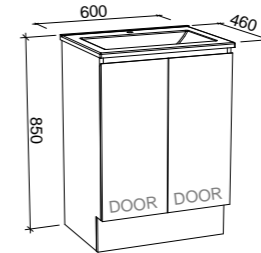

CABINET WITH	SKU	RRP
Regal Mineral Composite Top	HUN-V-600-C-REG-F	$1,074
Stadium Mineral Composite Top	HUN-V-600-C-STD-F	$1,074
Alpha Ceramic Top	HUN-V-600-C-APH-F	$935
20mm SilkSurface Top with White Gloss Ceramic Above Counter Ceramic Basin	HUN-V-600-C-SSA-F	$1,725
20mm SilkSurface Top with White Gloss Ceramic Under Counter Ceramic Basin	HUN-V-600-C-SSU-F	$2,025
No Top	HUN-VCO-600-C-X-F	$822

On Legs