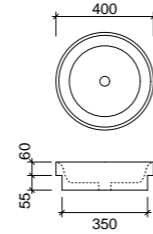

Ceramic Basins Continued

Radius Inset White

Offset or wall mounted tapware required

WG RAD-BS-400-WG-S | $220

WM RAD-BS-400-WM-U | $364