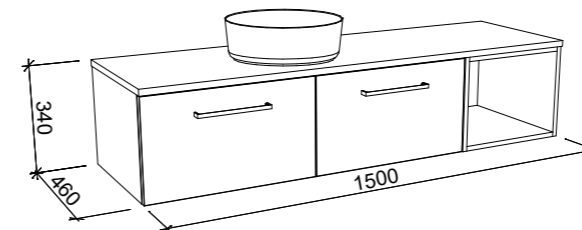

TWEED 1500mm

Wall Hung

CABINET WITH	SKU	RRP
20mm SilkSurface Top with White Gloss Above Counter Ceramic Basin Left-Hand Offset	TWE-V-1500-L-SSA-W	$3,521
20mm SilkSurface Top with White Gloss Under Counter Ceramic Basin Left-Hand Offset	TWE-V-1500-L-SSU-W	$3,245
60mm SilkSurface Freedom Top with White Gloss Above Counter Ceramic Basin Left-Hand Offset	TWE-V-1500-L-FRA-W	$3,942
60mm SilkSurface Freedom Top with White Gloss Under Counter Ceramic Basin Left-Hand Offset	TWE-V-1500-L-FRU-W	$3,942
200mm Silk Surface Box Top with White Gloss Above Counter Ceramic Basin Left-Hand Offset	TWE-V-1500-L-BXA-W	$4,330
200mm Silk Surface Box Top with White Gloss Under Counter Ceramic Basin Left-Hand Offset	TWE-V-1500-L-BXU-W	$4,330
No Top Left-Hand Offset	TWE-VCO-1500-L-X-W	$1,815

NOTE: Right hand offset also available. Order by replacing -L- with -R- in the relevant SKU.