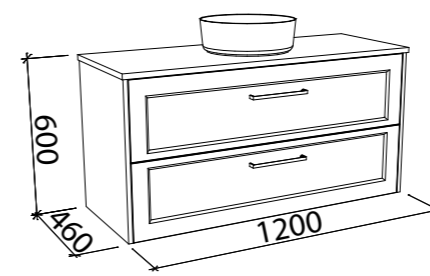

McLAREN 1200mm

Wall Hung

CABINET WITH	SKU	RRP
Alpha Ceramic Top	MCL-V-1200-C-APH-W	$1,988
20mm SilkSurface Top with White Gloss Above Counter Ceramic Basin	MCL-V-1200-C-SSA-W	$2,572
20mm SilkSurface Top with White Gloss Under Counter Ceramic Basin	MCL-V-1200-C-SSU-W	$2,572
60mm SilkSurface Freedom Top with White Gloss Above Counter Ceramic Basin	MCL-V-1200-C-FRA-W	$2,808
60mm SilkSurface Freedom Top with White Gloss Under Counter Ceramic Basin	MCL-V-1200-C-FRU-W	$2,808
No Top	MCL-VCO-1200-C-X-W	$1,247

Floor Standing