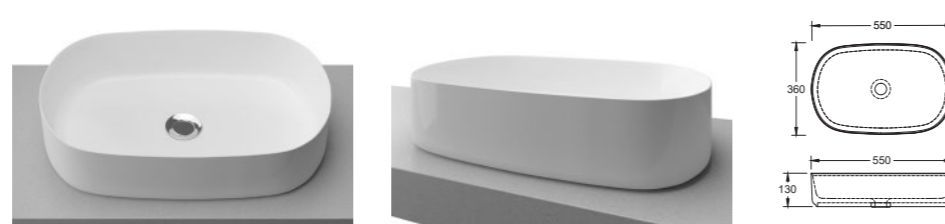

Myrtle White

WG MYR-BS-550-WG-S | $220

WM MYR-BS-550-WM-U | $364