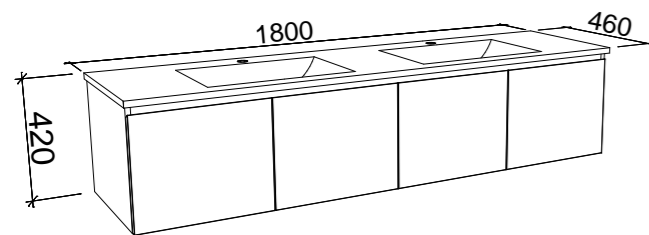

DERWENT 1800mm DOUBLE BOWL

Wall Hung

CABINET WITH	SKU	RRP
Regal Mineral Composite Top	DER-V-1800-D-REG-W	$3,034
20mm SilkSurface Top with White Gloss Above Counter Ceramic Basin	DER-V-1800-D-SSA-W	$3,449
20mm SilkSurface Top with White Gloss Under Counter Ceramic Basin	DER-V-1800-D-SSU-W	$3,449
No Top	DER-VCO-1800-D-X-W	$1,378

Hunter

S SILVER INCLUSIONS