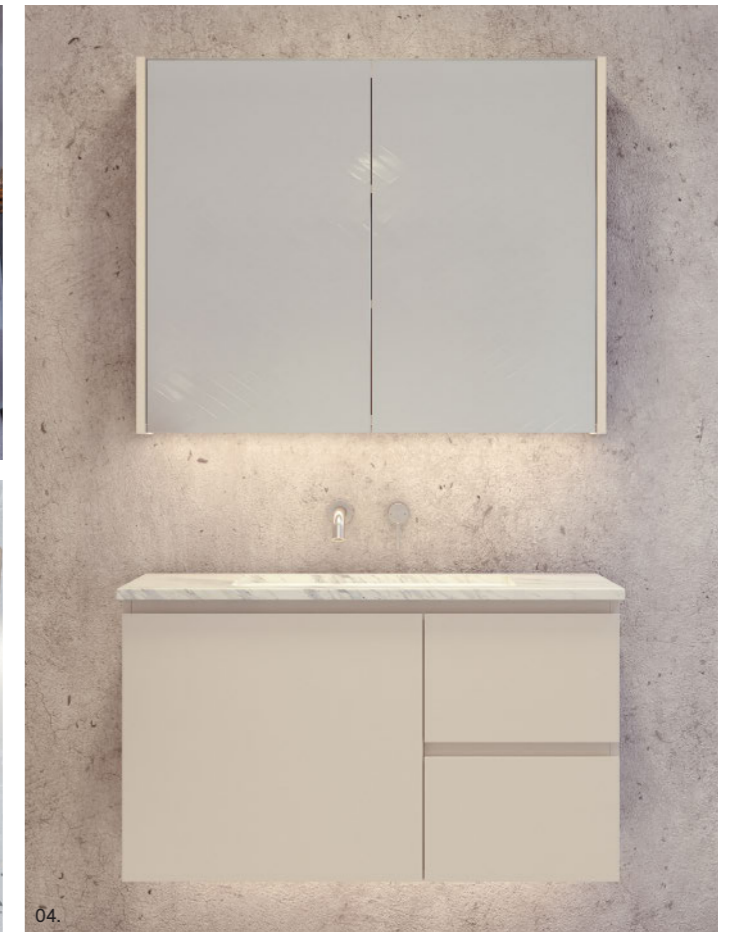

All cabinets 166mm deep.

[01.] Denver Shaving Cabinet 1500mm | DEN-SC-1500-3-G | $1,208 Tassie Oak Cabinet Denver Platinum Shaving Cabinet 1500mm | DEN-SC-1500-3-P | $1,255 [02.] Denver Shaving Cabinet 1050mm | DEN-SC-1050-D-G | $1,014 White Gloss Cabinet Denver Platinum Shaving Cabinet 1050mm | DEN-SC-1050-D-P | $1,131 [03.] Denver Shaving Cabinet 1200mm | DEN-SC-1200-3-G | $1,084 Light Grey Satin Cabinet Denver Platinum Shaving Cabinet 1200mm | DEN-SC-1200-3-P | $1,203 [04.] Denver Shaving Cabinet 900mm | DEN-SC-900-D-G | $815 Grey Beige Satin Cabinet | Shown with Under Shaving Cabinet Lighting | LED-L-UNDERCAB-S-L | ADD $391 Denver Platinum Shaving Cabinet 900mm | DEN-SC-900-D-P | $933 Please refer to pricelist pages for all available options.