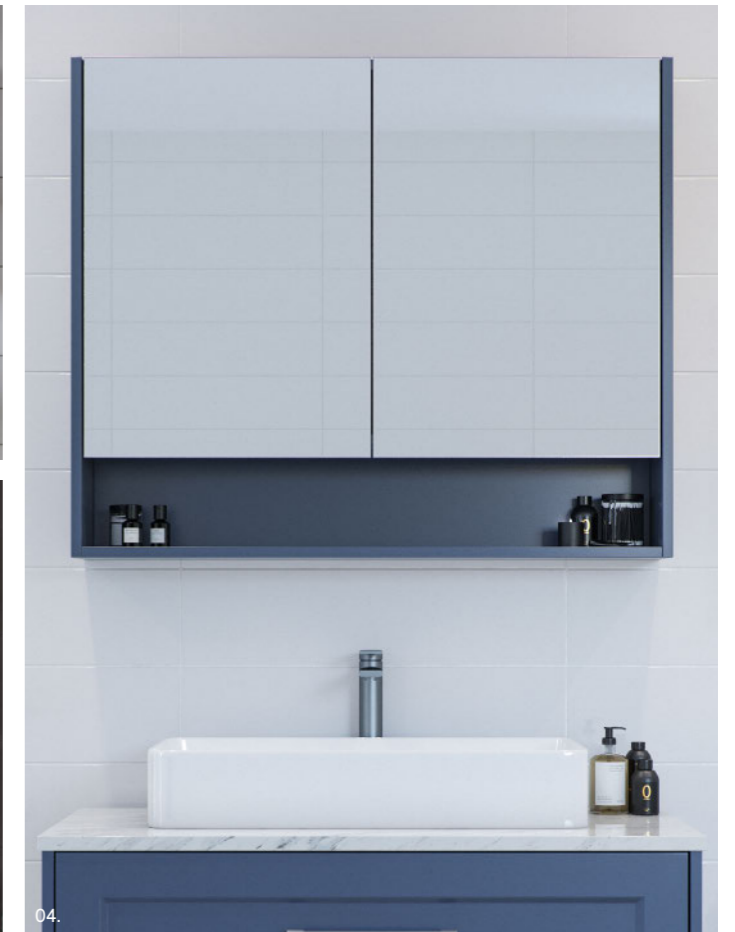

Sanremo Shaving Cabinet

01.

Transform your bathroom into a contemporary oasis with the stylish Sanremo shaver. Featuring an eye-catching open display shelf and discreet storage space, this piece boasts a sleek white interior and two adjustable melamine shelves per section.

- Upgrade to Platinum option with Luxe Graphite interior and glass internal shelves to match Platinum vanities
- Semi or fully recessed option available upon request
- Try a two-toned cabinet at no extra cost
- Optional in shelf lighting available (additional charges apply)

02.

03.

04.

All cabinets 166mm deep. Back panel of shelf will match cabinet colour unless specified otherwise.

[01.] Sanremo Shaving Cabinet 1200mm | SAN-SC-1200-3-G | $1,251 Steel Grey Satin Cabinet | Shown with Under Shaving Cabinet Lighting | LED-L-UNDERCAB-S-L | ADD $391 **Sanremo Platinum Shaving Cabinet 1200mm** | SAN-SC-1200-3-P | $1,370 **[02.] Sanremo Shaving Cabinet 1800mm** | SAN-SC-1800-4-G | $1,480 Prime Oak Cabinet **Sanremo Platinum Shaving Cabinet 1800mm** | SAN-SC-1800-4-P | $1,598 **[03.] Sanremo Shaving Cabinet 475mm** | SAN-SC-475-S-G | $685 each Florentine Walnut Cabinet **Sanremo Platinum Shaving Cabinet 475mm** | SAN-SC-475-S-P | $778 each **[04.] Sanremo Shaving Cabinet 750mm** | SAN-SC-750-D-G | $938 Navy Blue Satin Cabinet **Sanremo Platinum Shaving Cabinet 750mm** | SAN-SC-750-D-P | $1,058 **Please refer to pricelist pages for all available options.**