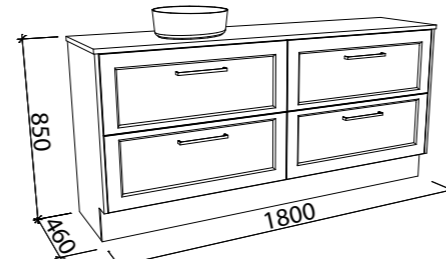

CABINET WITH	SKU	RRP
20mm SilkSurface Top with White Gloss Above Counter Ceramic Basin Left-Hand Offset	MCL-V-1800-L-SSA-F	$4,075
20mm SilkSurface Top with White Gloss Under Counter Ceramic Basin Left-Hand Offset	MCL-V-1800-L-SSU-F	$4,075
60mm SilkSurface Freedom Top with White Gloss Above Counter Ceramic Basin Left-Hand Offset	MCL-V-1800-L-FRA-F	$4,549
60mm SilkSurface Freedom Top with White Gloss Under Counter Ceramic Basin Left-Hand Offset	MCL-V-1800-L-FRU-F	$4,549
No Top Left-Hand Offset	MCL-VCO-1800-L-X-F	$2,263

NOTE: Right hand offset also available. Order by replacing **-L-** with **-R-** in the relevant SKU.

McLaren

G GOLD INCLUSIONS