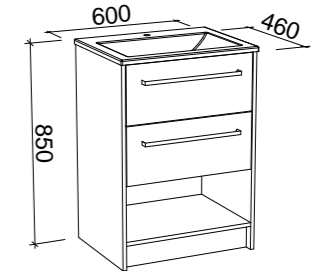

CABINET WITH	SKU	RRP
Alpha Ceramic Top	OAK-V-600-C-APH-F	$2,024
Regal Mineral Composite Top	OAK-V-600-C-REG-F	$2,024
20mm SilkSurface Top with White Gloss Above Counter Ceramic Basin	OAK-V-600-C-SSA-F	$2,383
20mm SilkSurface Top with White Gloss Under Counter Ceramic Basin	OAK-V-600-C-SSU-F	$2,383
No Top	OAK-VCO-600-C-X-F	$1,487

Floor Standing