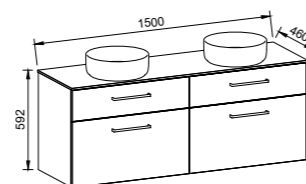

CLARE 1500mm DOUBLE BOWL

Wall Hung

CABINET WITH	SKU	RRP
12mm Thin SilkSurface Top with White Gloss Above Counter Ceramic Basin	CLR-V-1500-D-TSA-W	$3,680
No Top	CLR-VCO-1500-D-X-W	$1,918