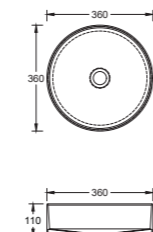

Stainless Steel Basins

Luxe Brushed Gold

BG LUX-BS-360-BG-U | $629
(Including waste)