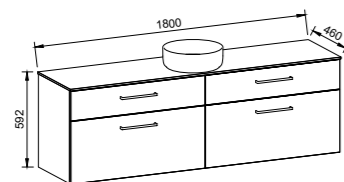

CLARE 1800mm SINGLE BOWL

Wall Hung

CABINET WITH	SKU	RRP
12mm Thin SilkSurface Top with White Gloss Above Counter Ceramic Basin	CLR-V-1800-C-TSA-W	$3,806
No Top	CLR-VCO-1800-C-X-W	$2,235