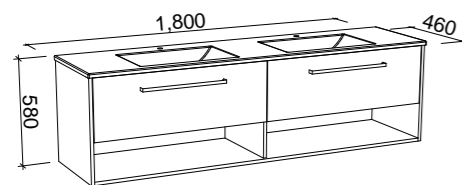

OAKRIDGE 1800mm DOUBLE BOWL

Wall Hung

CABINET WITH	SKU	RRP
Regal Mineral Composite Top	OAK-V-1800-D-REG-W	$4,209
20mm SilkSurface Top with White Gloss Above Counter Ceramic Basin	OAK-V-1800-D-SSA-W	$4,628
20mm SilkSurface Top with White Gloss Under Counter Ceramic Basin	OAK-V-1800-D-SSU-W	$4,628
No Top	OAK-VCO-1800-D-X-W	$2,472

Floor Standing