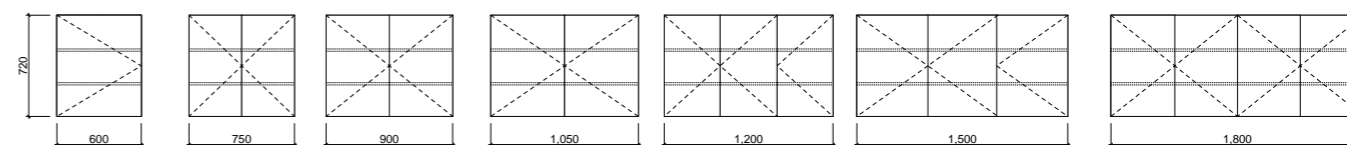

All cabinets 166mm deep. 1500mm available with 3 or 4 doors.

[01.] Tennessee Shaving Cabinet 1200mm | TEN-SC-1200-3-G | $1,084 Emerald Green Satin Cabinet Tennessee Shaving Cabinet Platinum Shaving Cabinet 1200mm | TEN-SC-1200-3-P | $1,203 [02.] Tennessee Shaving Cabinet 750mm | TEN-SC-750-D-G | $759 White Satin Cabinet Tennessee Platinum Shaving Cabinet 750mm | TEN-SC-750-D-P | $878 [03.] Tennessee Shaving Cabinet 900mm | TEN-SC-900-D-G | $815 Estella Oak Cabinet Tennessee Platinum Shaving Cabinet 900mm | TEN-SC-900-D-P | $933 [04.] Tennessee Shaving Cabinet 1800mm | TEN-SC-1800-4-G | $1,449 White Gloss Cabinet Tennessee Shaving Cabinet Platinum Shaving Cabinet 1800mm | TEN-SC-1800-4-P | $1,568 [05.] Tennessee Shaving Cabinet 1200mm | TEN-SC-1200-3-G | $1,084 Prime Oak Cabinet Tennessee Shaving Cabinet Platinum Shaving Cabinet 1200mm | TEN-SC-1200-3-P | $1,203 Please refer to pricelist pages for all available options.