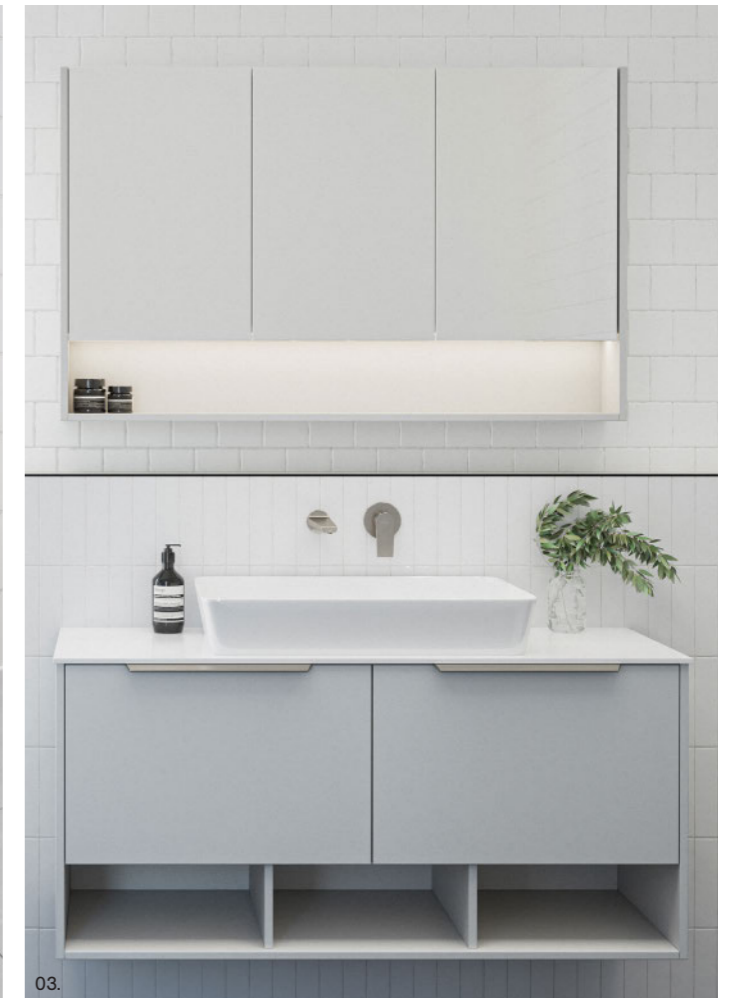

[01.] Oakridge Vanity 1500mm | OAK-V-1500-D-SSA-W | $4,338 White Satin Cabinet with Carrara SilkSurface Top and White Gloss Allure Ceramic Basins | Shown with Jazz Arch Shaving Cabinets 600mm | JZA-SC-600-S-G | $1,100 **[02.] Oakridge Vanity 900mm** | OAK-V-900-C-APH-F | $2,381 Classic Oak Cabinet with Alpha Ceramic Top **[03.] Oakridge Vanity 1200mm** | OAK-V-1200-C-SSA-W | $3,154 Steel Grey Satin Cabinet with Arctic White SilkSurface Top and White Gloss Quill Ceramic Basin | Shown with Sanremo Shaving Cabinet 1200mm | SAN-SC-1200-3-G | $1,251 | Shown with Under Cabinet Shaving Cabinet Lighting kit | LED-L-UNDERCAB-S-L | ADD $391 **Please refer to price list pages for all available options.**

* Selected sizes. See page 96 for more information on vanity tops.