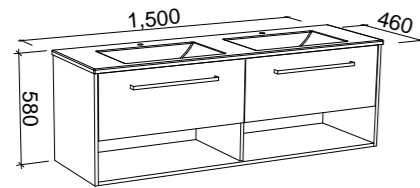

Oakridge

G GOLD INCLUSIONS

OAKRIDGE 1500mm DOUBLE BOWL

Wall Hung

CABINET WITH	SKU	RRP
Alpha Ceramic Top	OAK-V-1500-D-APH-W	$3,822
Regal Mineral Composite Top	OAK-V-1500-D-REG-W	$3,699
Haven Matt Dolomite Top	OAK-V-1500-D-HVN-W	$3,699
Quest Gloss Dolomite Top	OAK-V-1500-D-QUE-W	$3,699
20mm SilkSurface Top with White Gloss Above Counter Ceramic Basin	OAK-V-1500-D-SSA-W	$4,338
20mm SilkSurface Top with White Gloss Under Counter Ceramic Basin	OAK-V-1500-D-SSU-W	$4,338
No Top	OAK-VCO-1500-D-X-W	$2,283