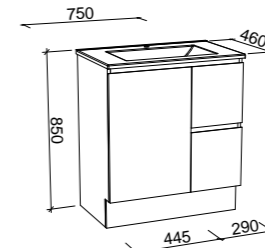

CABINET WITH	SKU	RRP
Regal Mineral Composite Top	HUN-V-750-C-REG-F	$1,143
Stadium Mineral Composite Top	HUN-V-750-C-STD-F	$1,143
Alpha Ceramic Top	HUN-V-750-C-APH-F	$1,008
Haven Matt Dolomite Top	HUN-V-750-C-HVN-F	$1,209
Quest Gloss Dolomite Top	HUN-V-750-C-QUE-F	$1,209
20mm SilkSurface Top with White Gloss Ceramic Above Counter Ceramic Basin	HUN-V-750-C-SSA-F	$1,798
20mm SilkSurface Top with White Gloss Ceramic Under Counter Ceramic Basin	HUN-V-750-C-SSU-F	$2,098
No Top	HUN-VCO-750-C-X-F	$855

On Legs