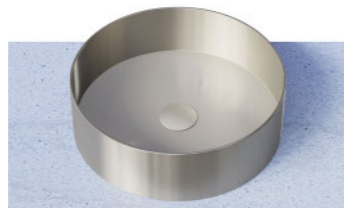

Luxe Brushed Nickel

BN LUX-BS-360-BN-U | $629
(Including waste)

NOTE: Wastes not included for Ceramic and Mineral Composite basins. Ceramic and Stainless Steel wastes available as separate purchase. White gloss ceramic basins (-S) included in package price. Mineral Composite, Stainless Steel, matt and coloured basins (-U) will incur an additional charge. While the colours in this brochure are to the highest standard in printing, it should only be used as an indication of actual product design. *Suitable for small space vanities.

If you are purchasing a vanity that includes a slab top and ceramic basin	SKU	RRP
Choose any White Gloss (WG) Ceramic basin		Included in Package Price
Upgrade to a White Matt, Black Matt or Coloured Ceramic basin, or Mineral Composite basin (per basin)	UPG-OPT-BASCOLOUR	$144
Upgrade to a Stainless Steel Basin (per basin)	UPG-OPT-STAINLESS	$354
Supplying your own counter basin? Reduce price by $130 per basin		

WG - White Gloss | **WM** - White Matt | **BKM** - Black Matt | **ANT** - Anthracite | **GM** - Grey Matt | **LGM** - Light Grey Matt | **PM** - Pink Matt | **BG** - Brushed Gold | **BN** - Brushed Nickel