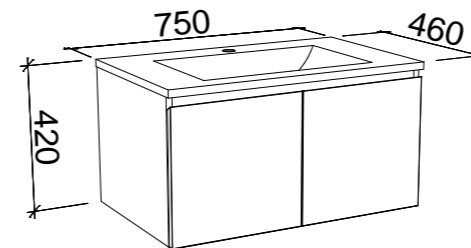

DERWENT 750mm

Wall Hung

CABINET WITH	SKU	RRP
Regal Mineral Composite Top	DER-V-750-C-REG-W	$1,340
Alpha Ceramic Top	DER-V-750-C-APH-W	$1,340
Haven Matt Dolomite Top	DER-V-750-C-HVN-W	$1,340
Quest Gloss Dolomite Top	DER-V-750-C-QUE-W	$1,340
20mm SilkSurface Top with White Gloss Above Counter Ceramic Basin	DER-V-750-C-SSA-W	$1,708
20mm SilkSurface Top with White Gloss Under Counter Ceramic Basin	DER-V-750-C-SSU-W	$1,708
No Top	DER-VCO-750-C-X-W	$768