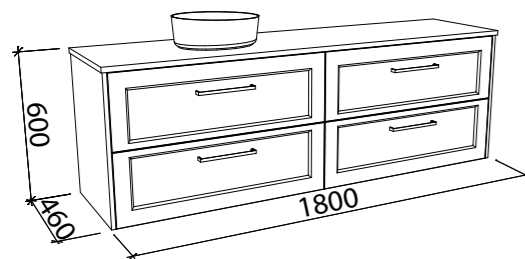

McLAREN 1800mm SINGLE BOWL

Wall Hung

CABINET WITH	SKU	RRP
20mm SilkSurface Top with White Gloss Above Counter Ceramic Basin Left-Hand Offset	MCL-V-1800-L-SSA-W	$3,806
20mm SilkSurface Top with White Gloss Under Counter Ceramic Basin Left-Hand Offset	MCL-V-1800-L-SSU-W	$3,806
60mm SilkSurface Freedom Top with White Gloss Above Counter Ceramic Basin Left-Hand Offset	MCL-V-1800-L-FRA-W	$4,281
60mm SilkSurface Freedom Top with White Gloss Under Counter Ceramic Basin Left-Hand Offset	MCL-V-1800-L-FRU-W	$4,281
No Top Left-Hand Offset	MCL-VCO-1800-L-X-W	$1,995

Floor Standing