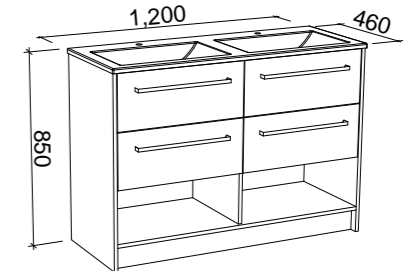

## OAKRIDGE 1200mm DOUBLE BOWL

Wall Hung

CABINET WITH	SKU	RRP
Alpha Ceramic Top	OAK-V-1200-D-APH-W	\$3,066
No Top	OAK-VCO-1200-D-X-W	\$1,787

Floor Standing

CABINET WITH	SKU	RRP
Alpha Ceramic Top	OAK-V-1200-D-APH-F	\$3,915
No Top	OAK-VCO-1200-D-X-F	\$2,681