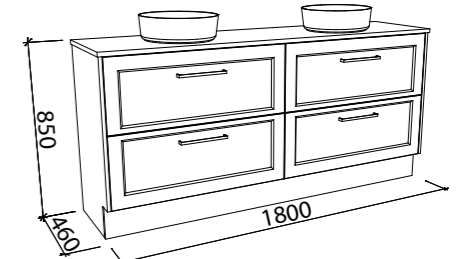

CABINET WITH	SKU	RRP
20mm SilkSurface Top with White Gloss Above Counter Ceramic Basin	MCL-V-1800-D-SSA-F	$4,562
20mm SilkSurface Top with White Gloss Under Counter Ceramic Basin	MCL-V-1800-D-SSU-F	$4,562
60mm SilkSurface Freedom Top with White Gloss Above Counter Ceramic Basin	MCL-V-1800-D-FRA-F	$3,873
60mm SilkSurface Freedom Top with White Gloss Under Counter Ceramic Basin	MCL-V-1800-D-FRU-F	$5,036
No Top	MCL-VCO-1800-D-X-F	$2,499

Noosa

P PLATINUM INCLUSIONS