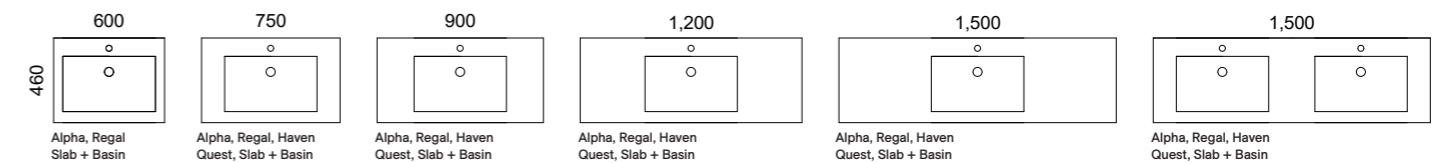

02.

*Offset bowl options available on slab tops

[01.] Vale 900mm | VAL-V-900-C-APH-F | $1,816 Dark Grey Satin Cabinet with Alpha Ceramic Top | Shown with Oxford Mirror 900mm | OXF-M-900-900 | $874 | Shown with Mirror Lighting Upgrade | LED-L-MIRROR | ADD $391 [02.] Vale Vanity 1200mm | VAL-V-1200-C-SSA-W | $2,075 Light Grey Cabinet with Bianco Pearl SilkSurface Top and White Gloss Oval Flute Ceramic Basin **Please refer to price list pages for all available options.**

* Selected sizes. See page 96 for more information on vanity tops.