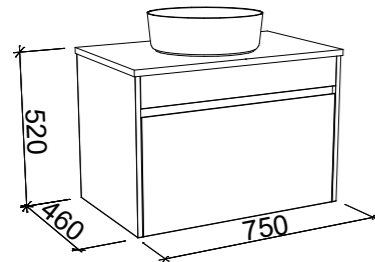

Alpine

ALPINE 750mm

Wall Hung

CABINET WITH	SKU	RRP
Alpha Ceramic Top	ALP-V-750-C-APH-W	$1,207
20mm SilkSurface Top with White Gloss Above Counter Ceramic Basin	ALP-V-750-C-SSA-W	$1,577
20mm SilkSurface Top with White Gloss Under Counter Ceramic Basin	ALP-V-750-C-SSU-W	$1,577
60mm SilkSurface Freedom Top with White Gloss Above Counter Ceramic Basin	ALP-V-750-C-FRA-W	$1,731
60mm SilkSurface Freedom Top with White Gloss Under Counter Ceramic Basin	ALP-V-750-C-FRU-W	$1,731
No Top	ALP-VCO-750-C-X-W	$713