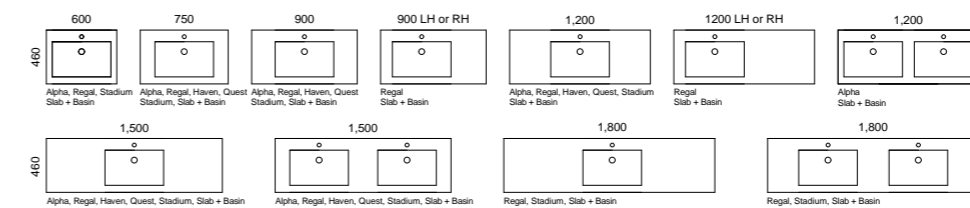

[01.] Hunter Plus Vanity 1200mm | HUNP-V-1200-C-SSA-W | $2,669 Classic Oak Cabinet with Arctic White SilkSurface Top and White Gloss Florent Ceramic Basin | Shown with Halifax Mirror 1200mm | HAL-M-1200-720 | $916 **[02.] Hunter Plus Vanity 1500mm** | HUNP-V-1500-D-SSA-F | $3,980 Black Satin Cabinet with Carrara SilkSurface Top and White Gloss Allure Ceramic Basins **Please refer to price list pages for all available options.**

* Selected sizes. See page 96 for more information on vanity tops.