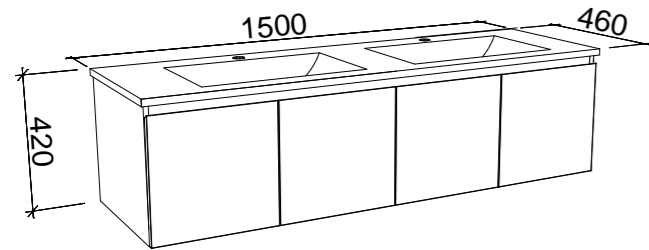

Derwent

S SILVER INCLUSIONS

DERWENT 1500mm DOUBLE BOWL

Wall Hung

CABINET WITH	SKU	RRP
Regal Mineral Composite Top	DER-V-1500-D-REG-W	$2,555
Alpha Ceramic Top	DER-V-1500-D-APH-W	$2,659
Haven Matt Dolomite Top	DER-V-1500-D-HVN-W	$2,578
Quest Gloss Dolomite Top	DER-V-1500-D-QUE-W	$2,578
20mm SilkSurface Top with White Gloss Above Counter Ceramic Basin	DER-V-1500-D-SSA-W	$3,171
20mm SilkSurface Top with White Gloss Under Counter Ceramic Basin	DER-V-1500-D-SSU-W	$3,171
No Top	DER-VCO-1500-D-X-W	$1,203