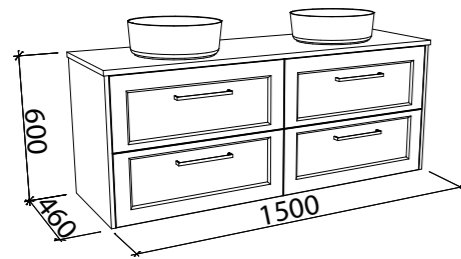

McLaren

G GOLD INCLUSIONS

McLAREN 1500mm DOUBLE BOWL

Wall Hung

CABINET WITH	SKU	RRP
Alpha Ceramic Top	MCL-V-1500-D-APH-W	$3,177
20mm SilkSurface Top with White Gloss Above Counter Ceramic Basin	MCL-V-1500-D-SSA-W	$3,680
20mm SilkSurface Top with White Gloss Under Counter Ceramic Basin	MCL-V-1500-D-SSU-W	$3,680
60mm SilkSurface Freedom Top with White Gloss Above Counter Ceramic Basin	MCL-V-1500-D-FRA-W	$4,120
60mm SilkSurface Freedom Top with White Gloss Under Counter Ceramic Basin	MCL-V-1500-D-FRU-W	$4,120
No Top	MCL-VCO-1500-D-X-W	$1,712

Floor Standing