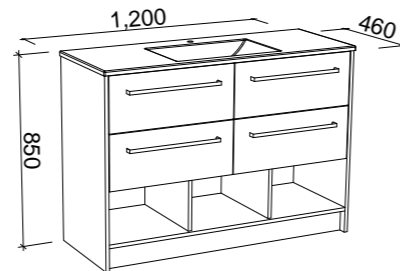

CABINET WITH	SKU	RRP
Alpha Ceramic Top	OAK-V-1200-C-APH-F	$3,394
Regal Mineral Composite Top	OAK-V-1200-C-REG-F	$3,394
Haven Matt Dolomite Top	OAK-V-1200-C-HVN-F	$3,394
Quest Gloss Dolomite Top	OAK-V-1200-C-QUE-F	$3,394
20mm SilkSurface Top with White Gloss Above Counter Ceramic Basin	OAK-V-1200-C-SSA-F	$4,005
20mm SilkSurface Top with White Gloss Under Counter Ceramic Basin	OAK-V-1200-C-SSU-F	$4,005
No Top	OAK-VCO-1200-C-X-F	$2,681

Oakridge

G GOLD INCLUSIONS