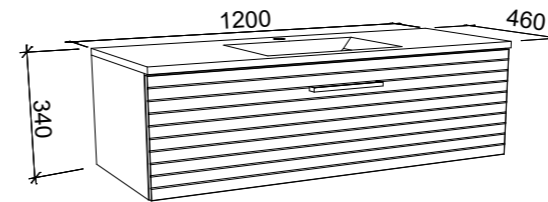

VALE 1200mm

Wall Hung

CABINET WITH	SKU	RRP
Regal Mineral Composite Top	VAL-V-1200-C-REG-W	$1,525
Alpha Ceramic Top	VAL-V-1200-C-APH-W	$1,525
Haven Matt Dolomite Top	VAL-V-1200-C-HVN-W	$1,525
Quest Gloss Dolomite Top	VAL-V-1200-C-QUE-W	$1,525
20mm SilkSurface Top with White Gloss Above Counter Ceramic Basin	VAL-V-1200-C-SSA-W	$2,075
20mm SilkSurface Top with White Gloss Under Counter Ceramic Basin	VAL-V-1200-C-SSU-W	$2,075
No Top	VAL-VCO-1200-C-X-W	$781

Floor Standing