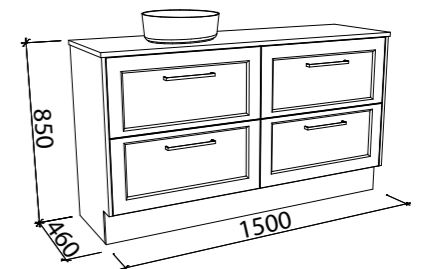

CABINET WITH	SKU	RRP
20mm SilkSurface Top with White Gloss Above Counter Ceramic Basin Left-Hand Offset	MCL-V-1500-L-SSA-F	$3,466
20mm SilkSurface Top with White Gloss Under Counter Ceramic Basin Left-Hand Offset	MCL-V-1500-L-SSU-F	$3,466
60mm SilkSurface Freedom Top with White Gloss Above Counter Ceramic Basin Left-Hand Offset	MCL-V-1500-L-FRA-F	$3,906
60mm SilkSurface Freedom Top with White Gloss Under Counter Ceramic Basin Left-Hand Offset	MCL-V-1500-L-FRU-F	$3,906
No Top Left-Hand Offset	MCL-VCO-1500-L-X-F	$1,732

NOTE: Right hand offset also available. Order by replacing **-L-** with **-R-** in the relevant SKU.