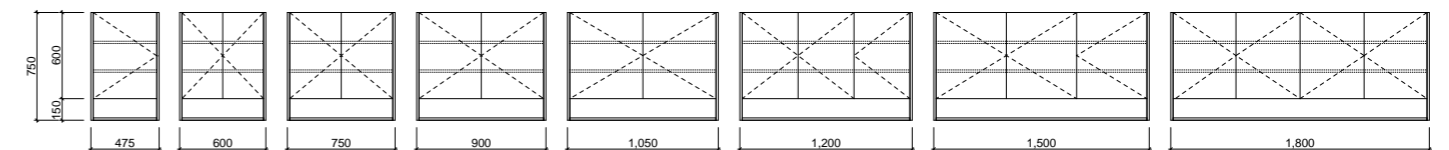

02.

03.

04.

All cabinets 166mm deep. Back panel of shelf will match cabinet colour unless specified otherwise.

**[01.] Sanremo Shaving Cabinet 1200mm** | SAN-SC-1200-3-G | \$1,251 Steel Grey Satin Cabinet | Shown with Under Shaving Cabinet Lighting | LED-L-UNDERCAB-S-L | ADD \$391 **Sanremo Platinum Shaving Cabinet 1200mm** | SAN-SC-1200-3-P | \$1,370 **[02.] Sanremo Shaving Cabinet 1800mm** | SAN-SC-1800-4-G | \$1,480 Prime Oak Cabinet **Sanremo Platinum Shaving Cabinet 1800mm** | SAN-SC-1800-4-P | \$1,598 **[03.] Sanremo Shaving Cabinet 475mm** | SAN-SC-475-S-G | \$685 each Florentine Walnut Cabinet **Sanremo Platinum Shaving Cabinet 475mm** | SAN-SC-475-S-P | \$778 each **[04.] Sanremo Shaving Cabinet 750mm** | SAN-SC-750-D-G | \$938 Navy Blue Satin Cabinet **Sanremo Platinum Shaving Cabinet 750mm** | SAN-SC-750-D-P | \$1,058 **Please refer to pricelist pages for all available options.**