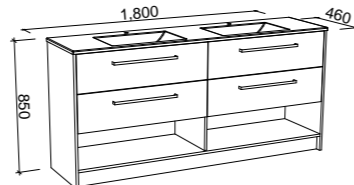

CABINET WITH	SKU	RRP
Regal Mineral Composite Top	OAK-V-1800-D-REG-F	$5,296
20mm SilkSurface Top with White Gloss Above Counter Ceramic Basin	OAK-V-1800-D-SSA-F	$5,717
20mm SilkSurface Top with White Gloss Under Counter Ceramic Basin	OAK-V-1800-D-SSU-F	$5,717
No Top	OAK-VCO-1800-D-X-F	$3,617

Tweed

G GOLD INCLUSIONS