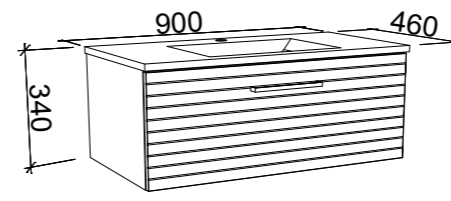

VALE 900mm

Wall Hung

CABINET WITH	SKU	RRP
Regal Mineral Composite Top	VAL-V-900-C-REG-W	$1,355
Alpha Ceramic Top	VAL-V-900-C-APH-W	$1,355
Haven Matt Dolomite Top	VAL-V-900-C-HVN-W	$1,355
Quest Gloss Dolomite Top	VAL-V-900-C-QUE-W	$1,355
20mm SilkSurface Top with White Gloss Above Counter Ceramic Basin	VAL-V-900-C-SSA-W	$1,997
20mm SilkSurface Top with White Gloss Under Counter Ceramic Basin	VAL-V-900-C-SSU-W	$1,997
No Top	VAL-VCO-900-C-X-W	$781

Floor Standing