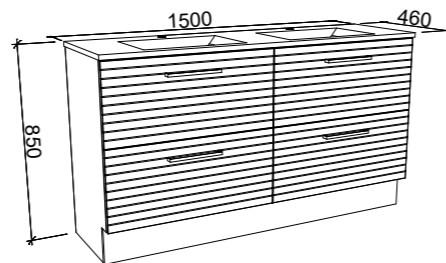

CABINET WITH	SKU	RRP
Regal Mineral Composite Top	VAL-V-1500-D-REG-F	$3,182
Alpha Ceramic Top	VAL-V-1500-D-APH-F	$3,289
Haven Matt Dolomite Top	VAL-V-1500-D-HVN-F	$3,182
Quest Gloss Dolomite Top	VAL-V-1500-D-QUE-F	$3,182
20mm SilkSurface Top with White Gloss Above Counter Ceramic Basin	VAL-V-1500-D-SSA-F	$3,748
20mm SilkSurface Top with White Gloss Under Counter Ceramic Basin	VAL-V-1500-D-SSU-F	$3,748
No Top	VAL-VCO-1500-D-X-F	$1,862