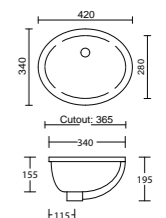

Oval Under Counter White

With overflow to front.

- **WG** OVL-BS-420-WG-S | $220