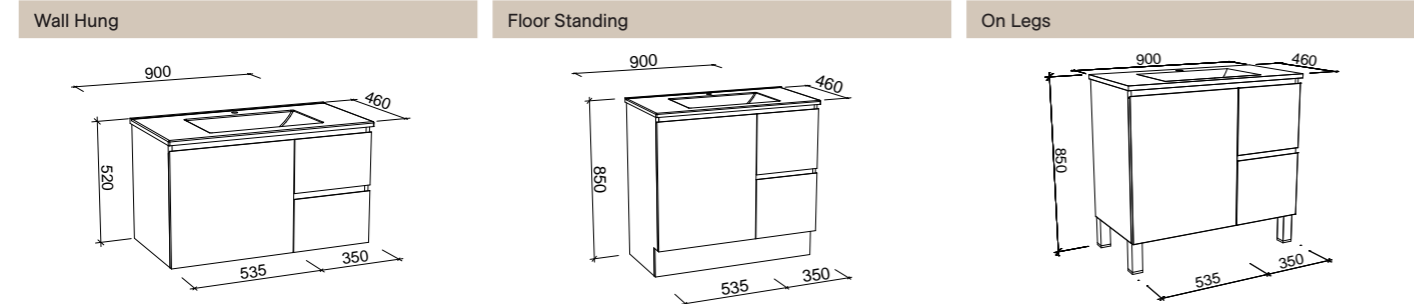

Hunter

S SILVER INCLUSIONS

HUNTER 900mm

CABINET WITH	SKU	RRP	CABINET WITH	SKU	RRP	CABINET WITH	SKU	RRP
Regal Mineral Composite Top	HUN-V-900-C-REG-W	$1,154	Regal Mineral Composite Top	HUN-V-900-C-REG-F	$1,233	Regal Mineral Composite Top	HUN-V-900-C-REG-L	$1,423
Stadium Mineral Composite Top	HUN-V-900-C-STD-W	$1,154	Stadium Mineral Composite Top	HUN-V-900-C-STD-F	$1,233	Stadium Mineral Composite Top	HUN-V-900-C-STD-L	$1,423
Alpha Ceramic Top	HUN-V-900-C-APH-W	$993	Alpha Ceramic Top	HUN-V-900-C-APH-F	$1,080	Alpha Ceramic Top	HUN-V-900-C-APH-L	$1,281
Haven Matt Dolomite Top	HUN-V-900-C-HVN-W	$1,221	Haven Matt Dolomite Top	HUN-V-900-C-HVN-F	$1,305	Haven Matt Dolomite Top	HUN-V-900-C-HVN-L	$1,506
Quest Gloss Dolomite Top	HUN-V-900-C-QUE-W	$1,221	Quest Gloss Dolomite Top	HUN-V-900-C-QUE-F	$1,305	Quest Gloss Dolomite Top	HUN-V-900-C-QUE-L	$1,506
20mm SilkSurface Top with White Gloss Ceramic Above Counter Ceramic Basin	HUN-V-900-C-SSA-W	$1,829	20mm SilkSurface Top with White Gloss Ceramic Above Counter Ceramic Basin	HUN-V-900-C-SSA-F	$1,985	20mm SilkSurface Top with White Gloss Ceramic Above Counter Ceramic Basin	HUN-V-900-C-SSA-L	$2,186
20mm SilkSurface Top with White Gloss Ceramic Under Counter Ceramic Basin	HUN-V-900-C-SSU-W	$2,129	20mm SilkSurface Top with White Gloss Ceramic Under Counter Ceramic Basin	HUN-V-900-C-SSU-F	$2,285	20mm SilkSurface Top with White Gloss Ceramic Under Counter Ceramic Basin	HUN-V-900-C-SSU-L	$2,486
No Top	HUN-VCO-900-C-X-W	$828	No Top	HUN-VCO-900-C-X-F	$914	No Top	HUN-VCO-900-C-X-L	$1,181