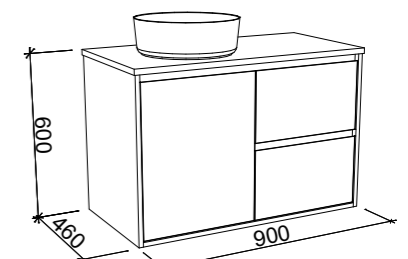

NOOSA 900mm

Wall Hung

CABINET WITH	SKU	RRP
20mm SilkSurface Top with White Gloss Above Counter Ceramic Basin Left-Hand Offset	NOO-V-900-L-SSA-W	$2,540
20mm SilkSurface Top with White Gloss Under Counter Ceramic Basin Left-Hand Offset	NOO-V-900-L-SSU-W	$2,824
No Top Left-Hand Offset	NOO-VCO-900-L-X-W	$1,304

NOTE: Right hand offset also available. Order by replacing **-L-** with **-R-** in the relevant SKU.