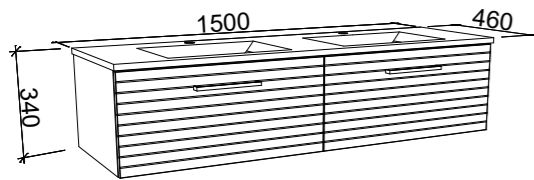

VALE 1500mm DOUBLE BOWL

Wall Hung