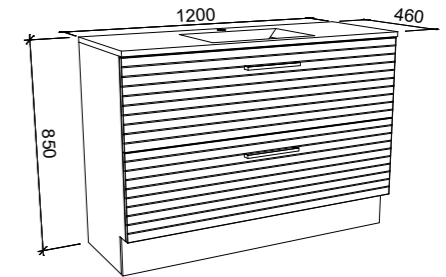

CABINET WITH	SKU	RRP
Regal Mineral Composite Top	VAL-V-1200-C-REG-F	$1,985
Alpha Ceramic Top	VAL-V-1200-C-APH-F	$1,985
Haven Matt Dolomite Top	VAL-V-1200-C-HVN-F	$1,985
Quest Gloss Dolomite Top	VAL-V-1200-C-QUE-F	$1,985
20mm SilkSurface Top with White Gloss Above Counter Ceramic Basin	VAL-V-1200-C-SSA-F	$2,537
20mm SilkSurface Top with White Gloss Under Counter Ceramic Basin	VAL-V-1200-C-SSU-F	$2,537
No Top	VAL-VCO-1200-C-X-F	$1,267