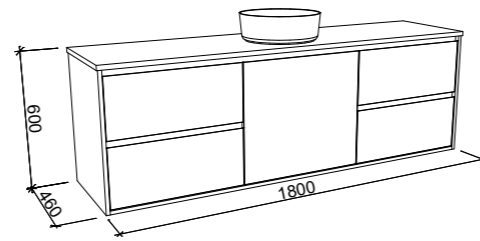

NOOSA 1800mm SINGLE BOWL

Wall Hung

CABINET WITH	SKU	RRP
20mm SilkSurface Top with White Gloss Above Counter Ceramic Basin	NOO-V-1800-C-SSA-W	$3,885
20mm SilkSurface Top with White Gloss Under Counter Ceramic Basin	NOO-V-1800-C-SSU-W	$4,169
No Top	NOO-VCO-1800-C-X-W	$2,070