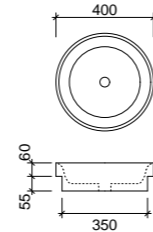

Radius Inset Black

Offset or wall mounted tapware required

BKM RAD-BS-400-BKM-U | $364