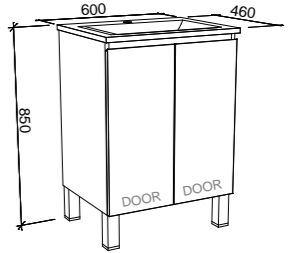

CABINET WITH	SKU	RRP
Regal Mineral Composite Top	HUN-V-600-C-REG-L	$1,264
Stadium Mineral Composite Top	HUN-V-600-C-STD-L	$1,264
Alpha Ceramic Top	HUN-V-600-C-APH-L	$1,137
20mm SilkSurface Top with White Gloss Ceramic Above Counter Ceramic Basin	HUN-V-600-C-SSA-L	$1,926
20mm SilkSurface Top with White Gloss Ceramic Under Counter Ceramic Basin	HUN-V-600-C-SSU-L	$2,226
No Top	HUN-VCO-600-C-X-L	$1,020