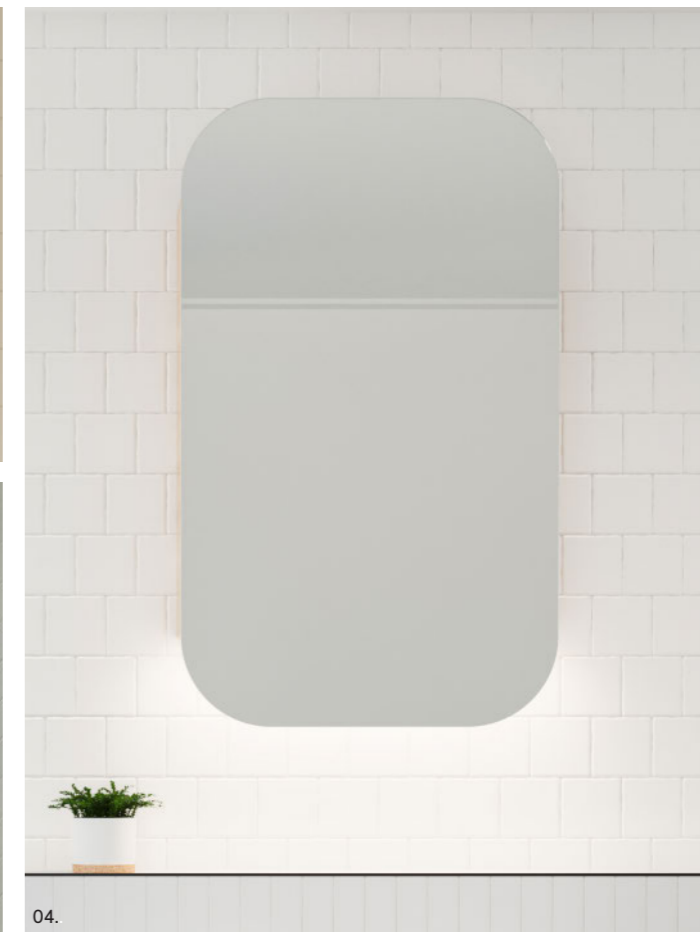

Jazz Arch Shaving Cabinet

01.

Transform your bathroom into a luxurious oasis with the Jazz Arch shaver! To add a touch of sophistication, upgrade your shaver with optional under cabinet lighting. The soft, warm glow of the lighting will enhance the overall ambiance of your bathroom and make it a truly enjoyable haven.

- Upgrade to Platinum option with Luxe Graphite interior and glass internal shelves to match Platinum vanities
- Semi-recessed option available upon request
- Single door options fully reversible (unless ordered with lighting or powerpoint)

02.

03.

04.

[01.] Jazz Arch Shaving Cabinet 600mm | JZA-SC-600-S-G | $1,100 each White Satin Cabinet **Jazz Arch Platinum Shaving Cabinet 600mm** | JZA-SC-600-S-P | $1,158 each [02.] Jazz Arch Shaving Cabinet 1500mm | JZA-SC-1500-3-G | $1,666 Olive Satin Cabinet **Jazz Arch Platinum Shaving Cabinet 1500mm** | JZA-SC-1500-3-P | $1,784 [03.] Jazz Arch Shaving Cabinet 400mm | JZA-SC-400-S-G | $912 each Black Satin Cabinet **Jazz Arch Platinum Shaving Cabinet 400mm** | JZA-SC-400-S-P | $964 each [04.] Jazz Arch Shaving Cabinet 600mm | JZA-SC-600-S-G | $1,100 Classic Oak Cabinet | Shown with Under Shaving Cabinet Lighting | LED-L-UNDERCAB-S-L | ADD $391 **Jazz Arch Platinum Shaving Cabinet 600mm** | JZA-SC-600-S-P | $1,158 Please refer to pricelist pages for all available options.