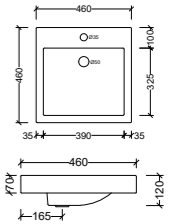

Cove Grand Inset White

With tap landing

WG COV-BS-460-WG-U | $364