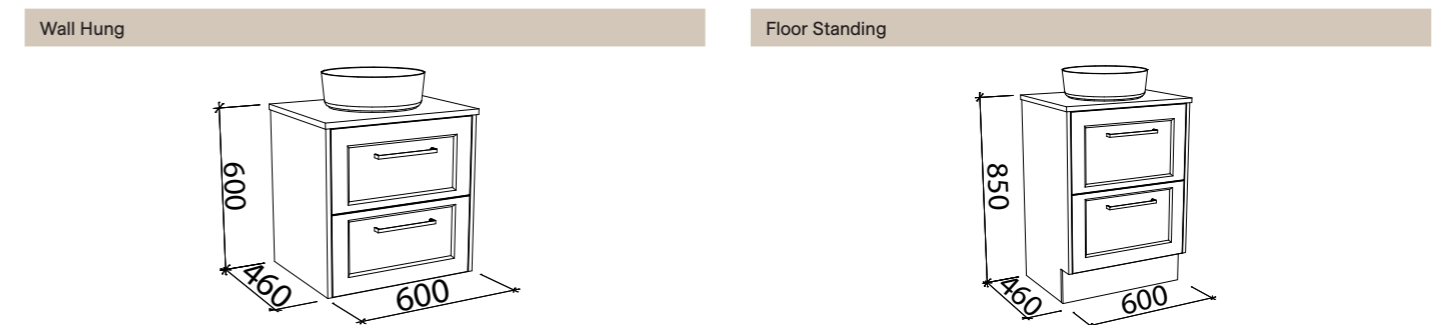

McLAREN 600mm

CABINET WITH	SKU	RRP	CABINET WITH	SKU	RRP
Alpha Ceramic Top	MCL-V-600-C-APH-W	$1,438	Alpha Ceramic Top	MCL-V-600-C-APH-F	$1,589
20mm SilkSurface Top with White Gloss Above Counter Ceramic Basin	MCL-V-600-C-SSA-W	$1,780	20mm SilkSurface Top with White Gloss Above Counter Ceramic Basin	MCL-V-600-C-SSA-F	$1,780
20mm SilkSurface Top with White Gloss Under Counter Ceramic Basin	MCL-V-600-C-SSU-W	$1,780	20mm SilkSurface Top with White Gloss Under Counter Ceramic Basin	MCL-V-600-C-SSU-F	$1,780
60mm SilkSurface Freedom Top with White Gloss Above Counter Ceramic Basin	MCL-V-600-C-FRA-W	$1,933	60mm SilkSurface Freedom Top with White Gloss Above Counter Ceramic Basin	MCL-V-600-C-FRA-F	$1,933
60mm SilkSurface Freedom Top with White Gloss Under Counter Ceramic Basin	MCL-V-600-C-FRU-W	$1,933	60mm SilkSurface Freedom Top with White Gloss Under Counter Ceramic Basin	MCL-V-600-C-FRU-F	$1,933
No Top	MCL-VCO-600-C-X-W	$905	No Top	MCL-VCO-600-C-X-F	$1,067