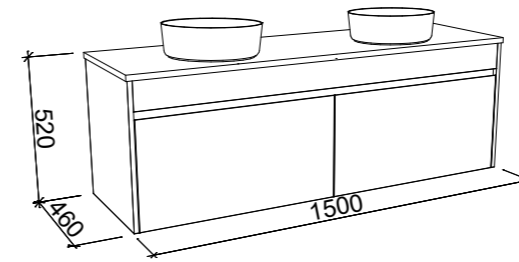

Alpine

ALPINE 1500mm DOUBLE BOWL

Wall Hung

CABINET WITH	SKU	RRP
Alpha Ceramic Top	ALP-V-1500-D-APH-W	$2,784
20mm SilkSurface Top with White Gloss Above Counter Ceramic Basin	ALP-V-1500-D-SSA-W	$3,257
20mm SilkSurface Top with White Gloss Under Counter Ceramic Basin	ALP-V-1500-D-SSU-W	$3,257
60mm SilkSurface Freedom Top with White Gloss Above Counter Ceramic Basin	ALP-V-1500-D-FRA-W	$3,935
60mm SilkSurface Freedom Top with White Gloss Under Counter Ceramic Basin	ALP-V-1500-D-FRU-W	$3,935
No Top	ALP-VCO-1500-D-X-W	$1,292