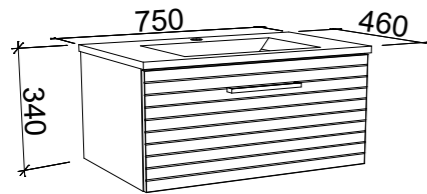

VALE 750mm

Wall Hung

CABINET WITH	SKU	RRP
Regal Mineral Composite Top	VAL-V-750-C-REG-W	$1,235
Alpha Ceramic Top	VAL-V-750-C-APH-W	$1,235
Haven Matt Dolomite Top	VAL-V-750-C-HVN-W	$1,235
Quest Gloss Dolomite Top	VAL-V-750-C-QUE-W	$1,235
20mm SilkSurface Top with White Gloss Above Counter Ceramic Basin	VAL-V-750-C-SSA-W	$1,597
20mm SilkSurface Top with White Gloss Under Counter Ceramic Basin	VAL-V-750-C-SSU-W	$1,597
No Top	VAL-VCO-750-C-X-W	$687

Floor Standing