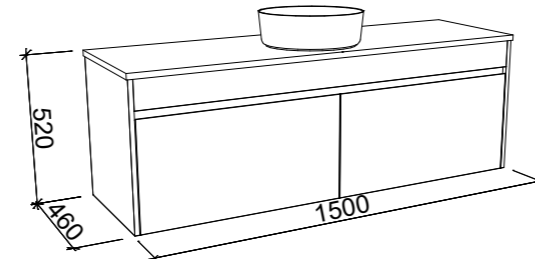

ALPINE 1500mm SINGLE BOWL

Wall Hung

CABINET WITH	SKU	RRP
Alpha Ceramic Top	ALP-V-1500-C-APH-W	$2,482
20mm SilkSurface Top with White Gloss Above Counter Ceramic Basin	ALP-V-1500-C-SSA-W	$2,955
20mm SilkSurface Top with White Gloss Under Counter Ceramic Basin	ALP-V-1500-C-SSU-W	$2,955
60mm SilkSurface Freedom Top with White Gloss Above Counter Ceramic Basin	ALP-V-1500-C-FRA-W	$3,376
60mm SilkSurface Freedom Top with White Gloss Under Counter Ceramic Basin	ALP-V-1500-C-FRU-W	$3,376
No Top	ALP-VCO-1500-C-X-W	$1,245