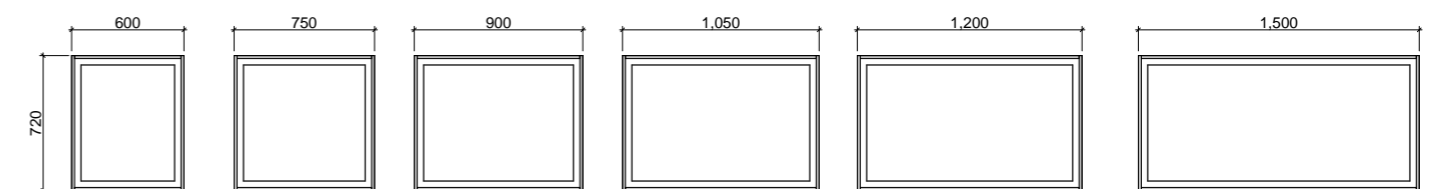

[01.] Halifax Mirror 1500mm | HAL-M-1500-720 | $1,135 Black Satin Frame [02.] Halifax Mirror 750mm | HAL-M-750-720 | $635 Light Grey Satin Frame [03.] Halifax Mirror 1200mm | HAL-M-1200-720 | $916 Classic Oak Frame [04.] Halifax Mirror 900mm | HAL-M-900-720 | $700 Light Pistachio Satin Frame | Shown with Mirror Lighting Upgrade | LED-L-MIRROR | ADD $391 [05.] Halifax Mirror 900mm | HAL-M-900-720 | $700 Coastal Oak Frame | Shown with Mirror Lighting Upgrade | LED-L-MIRROR | ADD $391 Please refer to pricelist pages for all available options.