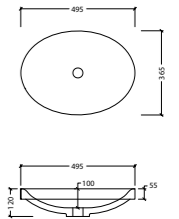

Mineral Composite Basins

Coast Inset White

WG COA-BS-495-WG-U | $364