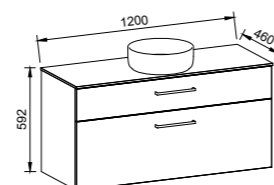

CLARE 1200mm

Wall Hung

CABINET WITH	SKU	RRP
12mm Thin SilkSurface Top with White Gloss Above Counter Ceramic Basin	CLR-V-1200-C-TSA-W	$2,572
No Top	CLR-VCO-1200-C-X-W	$1,397