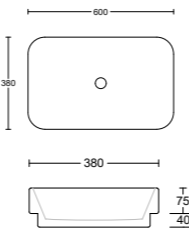

Rome Inset White

Offset or wall mounted tapware required

WG ROM-BS-600-WG-S | $220