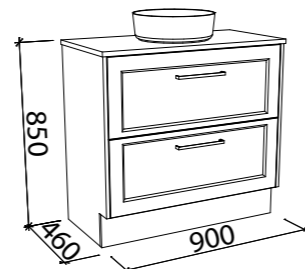

CABINET WITH	SKU	RRP
Alpha Ceramic Top	MCL-V-900-C-APH-F	$1,868
20mm SilkSurface Top with White Gloss Above Counter Ceramic Basin	MCL-V-900-C-SSA-F	$2,544
20mm SilkSurface Top with White Gloss Under Counter Ceramic Basin	MCL-V-900-C-SSU-F	$2,544
60mm SilkSurface Freedom Top with White Gloss Above Counter Ceramic Basin	MCL-V-900-C-FRA-F	$2,764
60mm SilkSurface Freedom Top with White Gloss Under Counter Ceramic Basin	MCL-V-900-C-FRU-F	$2,764
No Top	MCL-VCO-900-C-X-F	$1,301

McLaren

G GOLD INCLUSIONS