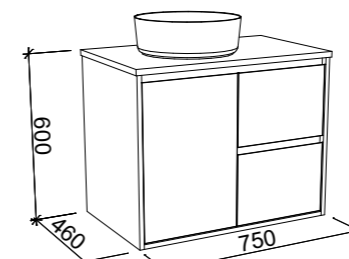

NOOSA 750mm

Wall Hung

CABINET WITH	SKU	RRP
20mm SilkSurface Top with White Gloss Above Counter Ceramic Basin Left-Hand Offset	NOO-V-750-L-SSA-W	$2,077
20mm SilkSurface Top with White Gloss Under Counter Ceramic Basin Left-Hand Offset	NOO-V-750-L-SSU-W	$2,361
No Top Left-Hand Offset	NOO-VCO-750-L-X-W	$1,152

NOTE: Right hand offset also available. Order by replacing **-L-** with **-R-** in the relevant SKU.