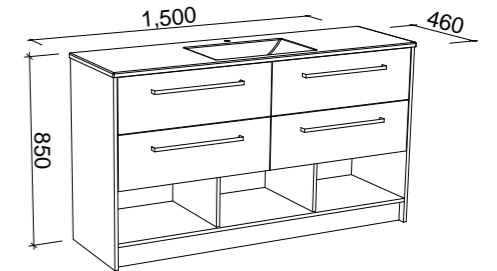

CABINET WITH	SKU	RRP
Alpha Ceramic Top	OAK-V-1500-C-APH-F	$4,826
Regal Mineral Composite Top	OAK-V-1500-C-REG-F	$4,355
Haven Matt Dolomite Top	OAK-V-1500-C-HVN-F	$4,355
Quest Gloss Dolomite Top	OAK-V-1500-C-QUE-F	$4,355
20mm SilkSurface Top with White Gloss Above Counter Ceramic Basin	OAK-V-1500-C-SSA-F	$4,980
20mm SilkSurface Top with White Gloss Under Counter Ceramic Basin	OAK-V-1500-C-SSU-F	$4,980
No Top	OAK-VCO-1500-C-X-F	$3,234