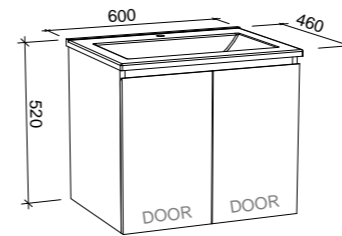

HUNTER 600mm

Wall Hung

CABINET WITH	SKU	RRP
Regal Mineral Composite Top	HUN-V-600-C-REG-W	$981
Stadium Mineral Composite Top	HUN-V-600-C-STD-W	$981
Alpha Ceramic Top	HUN-V-600-C-APH-W	$838
20mm SilkSurface Top with White Gloss Ceramic Above Counter Ceramic Basin	HUN-V-600-C-SSA-W	$1,571
20mm SilkSurface Top with White Gloss Ceramic Under Counter Ceramic Basin	HUN-V-600-C-SSU-W	$1,872
No Top	HUN-VCO-600-C-X-W	$677

Floor Standing