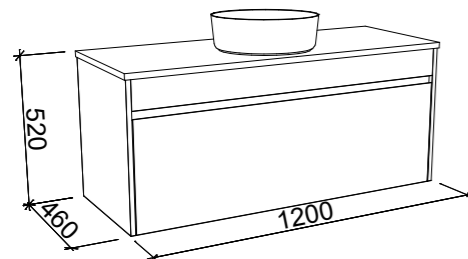

ALPINE 1200mm

Wall Hung

CABINET WITH	SKU	RRP
Alpha Ceramic Top	ALP-V-1200-C-APH-W	$1,668
20mm SilkSurface Top with White Gloss Above Counter Ceramic Basin	ALP-V-1200-C-SSA-W	$2,237
20mm SilkSurface Top with White Gloss Under Counter Ceramic Basin	ALP-V-1200-C-SSU-W	$2,237
60mm SilkSurface Freedom Top with White Gloss Above Counter Ceramic Basin	ALP-V-1200-C-FRA-W	$2,473
60mm SilkSurface Freedom Top with White Gloss Under Counter Ceramic Basin	ALP-V-1200-C-FRU-W	$2,473
No Top	ALP-VCO-1200-C-X-W	$972