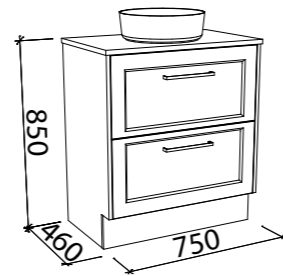

CABINET WITH	SKU	RRP
Alpha Ceramic Top	MCL-V-750-C-APH-F	$1,718
20mm SilkSurface Top with White Gloss Above Counter Ceramic Basin	MCL-V-750-C-SSA-F	$2,103
20mm SilkSurface Top with White Gloss Under Counter Ceramic Basin	MCL-V-750-C-SSU-F	$2,103
60mm SilkSurface Freedom Top with White Gloss Above Counter Ceramic Basin	MCL-V-750-C-FRA-F	$2,257
60mm SilkSurface Freedom Top with White Gloss Under Counter Ceramic Basin	MCL-V-750-C-FRU-F	$2,257
No Top	MCL-VCO-750-C-X-F	$1,177