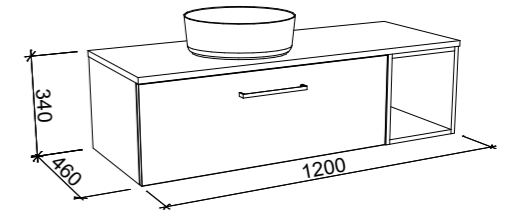

TWEED 1200mm

Wall Hung

CABINET WITH	SKU	RRP
20mm SilkSurface Top with White Gloss Above Counter Ceramic Basin Left-Hand Offset	TWE-V-1200-L-SSA-W	$2,868
20mm SilkSurface Top with White Gloss Under Counter Ceramic Basin Left-Hand Offset	TWE-V-1200-L-SSU-W	$2,643
60mm SilkSurface Freedom Top with White Gloss Above Counter Ceramic Basin Left-Hand Offset	TWE-V-1200-L-FRA-W	$3,105
60mm SilkSurface Freedom Top with White Gloss Under Counter Ceramic Basin Left-Hand Offset	TWE-V-1200-L-FRU-W	$3,105
200mm Silk Surface Box Top with White Gloss Above Counter Ceramic Basin Left-Hand Offset	TWE-V-1200-L-BXA-W	$3,457
200mm Silk Surface Box Top with White Gloss Under Counter Ceramic Basin Left-Hand Offset	TWE-V-1200-L-BXU-W	$3,457
No Top Left-Hand Offset	TWE-VCO-1200-L-X-W	$1,584

NOTE: Right hand offset also available. Order by replacing -L- with -R- in the relevant SKU.