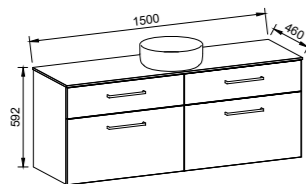

CLARE 1500mm SINGLE BOWL

Wall Hung

CABINET WITH	SKU	RRP
12mm Thin SilkSurface Top with White Gloss Above Counter Ceramic Basin	CLR-V-1500-C-TSA-W	$3,266
No Top	CLR-VCO-1500-C-X-W	$1,710