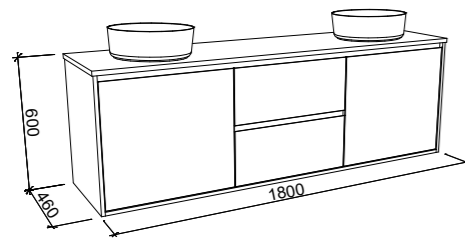

NOOSA 1800mm DOUBLE BOWL

Wall Hung

CABINET WITH	SKU	RRP
20mm SilkSurface Top with White Gloss Above Counter Ceramic Basin	NOO-V-1800-D-SSA-W	$4,269
20mm SilkSurface Top with White Gloss Under Counter Ceramic Basin	NOO-V-1800-D-SSU-W	$4,553
No Top	NOO-VCO-1800-D-X-W	$2,206

Oakridge

G GOLD INCLUSIONS