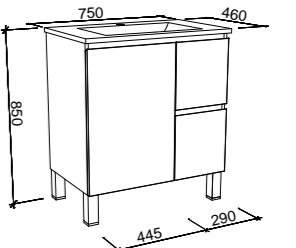

CABINET WITH	SKU	RRP
Regal Mineral Composite Top	HUN-V-750-C-REG-L	$1,332
Stadium Mineral Composite Top	HUN-V-750-C-STD-L	$1,332
Alpha Ceramic Top	HUN-V-750-C-APH-L	$1,209
Haven Matt Dolomite Top	HUN-V-750-C-HVN-L	$1,410
Quest Gloss Dolomite Top	HUN-V-750-C-QUE-L	$1,410
20mm SilkSurface Top with White Gloss Ceramic Above Counter Ceramic Basin	HUN-V-750-C-SSA-L	$1,999
20mm SilkSurface Top with White Gloss Ceramic Under Counter Ceramic Basin	HUN-V-750-C-SSU-L	$2,299
No Top	HUN-VCO-750-C-X-L	$1,092