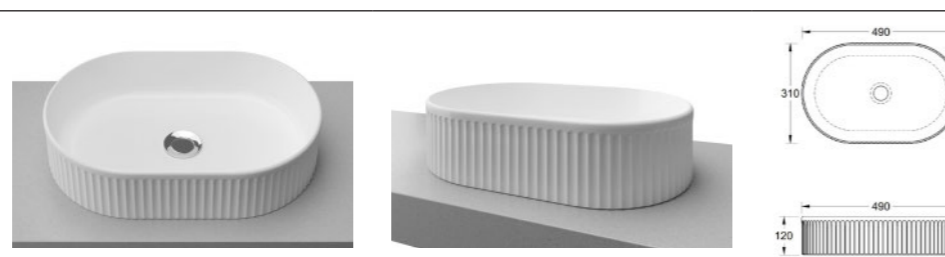

## Oval Flute White

**WG** OVF-BS-490-WG-S | \$220

**WM** OVF-BS-490-WM-U | \$364