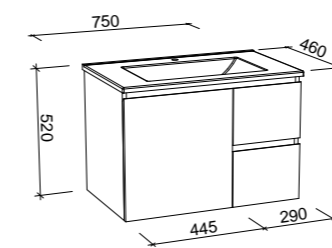

HUNTER 750mm

Wall Hung

CABINET WITH	SKU	RRP
Regal Mineral Composite Top	HUN-V-750-C-REG-W	$1,050
Stadium Mineral Composite Top	HUN-V-750-C-STD-W	$1,050
Alpha Ceramic Top	HUN-V-750-C-APH-W	$910
Haven Matt Dolomite Top	HUN-V-750-C-HVN-W	$1,111
Quest Gloss Dolomite Top	HUN-V-750-C-QUE-W	$1,111
20mm SilkSurface Top with White Gloss Ceramic Above Counter Ceramic Basin	HUN-V-750-C-SSA-W	$1,644
20mm SilkSurface Top with White Gloss Ceramic Under Counter Ceramic Basin	HUN-V-750-C-SSU-W	$1,944
No Top	HUN-VCO-750-C-X-W	$758

Floor Standing