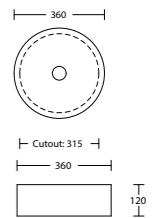

Ceramic Under Counter Basins

Allure Under Counter

No overflow. Only available with SilkSurface slab top (cannot be purchased on their own). Offset or wall mounted tapware required.

- **WG** ALLU-BS-360-WG-S | $220   **GM** ALLU-BS-360-GM-U | $364
- **WM** ALLU-BS-360-WM-U | $364   **LGM** ALLU-BS-360-LGM-U | $364
- **BKM** ALLU-BS-360-BKM-U | $364   **PM** ALLU-BS-360-PM-U | $364
- **ANT** ALLU-BS-360-ANT-U | $364