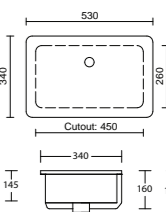

Rectangle Under Counter White

With overflow to back.

- **WG** REC-BS-530-WG-S | $220

WG - White Gloss | **WM** - White Matt | **BKM** - Black Matt | **ANT** - Anthracite | **GM** - Grey Matt | **LGM** - Light Grey Matt | **PM** - Pink Matt | **BG** - Brushed Gold | **BN** - Brushed Nickel