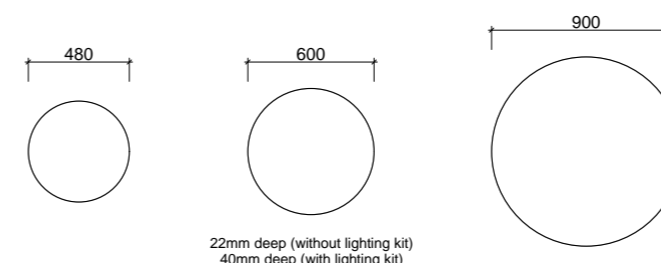

[01.] Oxford Mirror 900mm | OXF-M-900-900 | $874 | Shown with Mirror Lighting Upgrade | LED-L-MIRROR | ADD $391 [02.] Oxford Mirror 480mm | OXF-M-480-480 | $285 [03.] Oxford Mirror 600mm | OXF-M-600-600 | $547 each | Shown with Mirror Lighting Upgrade | LED-L-MIRROR | ADD $391 each [04.] Oxford Mirror 900mm | OXF-M-900-900 | $874 | Shown with Mirror Lighting Upgrade | LED-L-MIRROR | ADD $391 Please refer to pricelist pages for all available options.