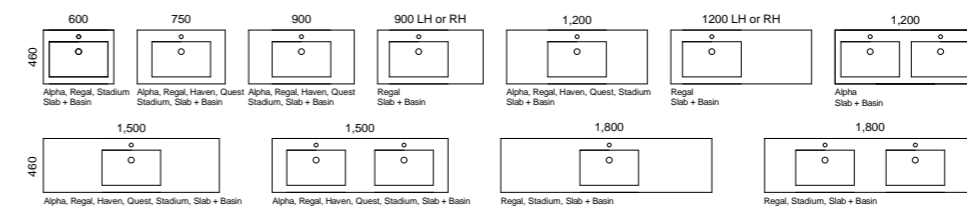

- Top options include:
  - 20mm integrated tops - Alpha\*, Regal, Stadium, Haven\* and Quest\*
  - 20mm SilkSurface slab top with above or under counter ceramic basin/s

Available in wall hung, floor standing and on legs.