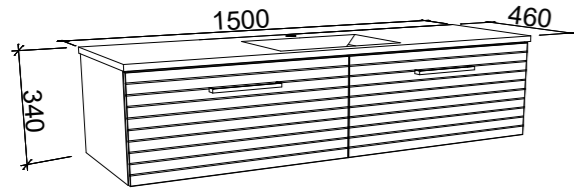

Vale

G GOLD INCLUSIONS

VALE 1500mm SINGLE BOWL

Wall Hung

CABINET WITH	SKU	RRP
Regal Mineral Composite Top	VAL-V-1500-C-REG-W	$2,186
Alpha Ceramic Top	VAL-V-1500-C-APH-W	$2,294
Haven Matt Dolomite Top	VAL-V-1500-C-HVN-W	$2,186
Quest Gloss Dolomite Top	VAL-V-1500-C-QUE-W	$2,186
20mm SilkSurface Top with White Gloss Above Counter Ceramic Basin	VAL-V-1500-C-SSA-W	$2,750
20mm SilkSurface Top with White Gloss Under Counter Ceramic Basin	VAL-V-1500-C-SSU-W	$2,750
No Top	VAL-VCO-1500-C-X-W	$1,055