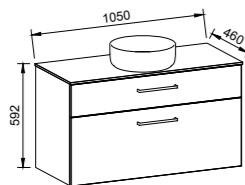

CLARE 1050mm

Wall Hung

CABINET WITH	SKU	RRP
12mm Thin SilkSurface Top with White Gloss Above Counter Ceramic Basin	CLR-V-1050-C-TSA-W	$2,472
No Top	CLR-VCO-1050-C-X-W	$1,347