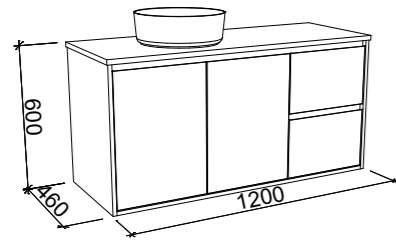

Noosa

P PLATINUM INCLUSIONS

NOOSA 1200mm

Wall Hung

CABINET WITH	SKU	RRP
20mm SilkSurface Top with White Gloss Above Counter Ceramic Basin Left-Hand Offset	NOO-V-1200-L-SSA-W	$2,918
20mm SilkSurface Top with White Gloss Under Counter Ceramic Basin Left-Hand Offset	NOO-V-1200-L-SSU-W	$3,202
No Top Left-Hand Offset	NOO-VCO-1200-L-X-W	$1,631

NOTE: Right hand offset also available. Order by replacing -L- with -R- in the relevant SKU.