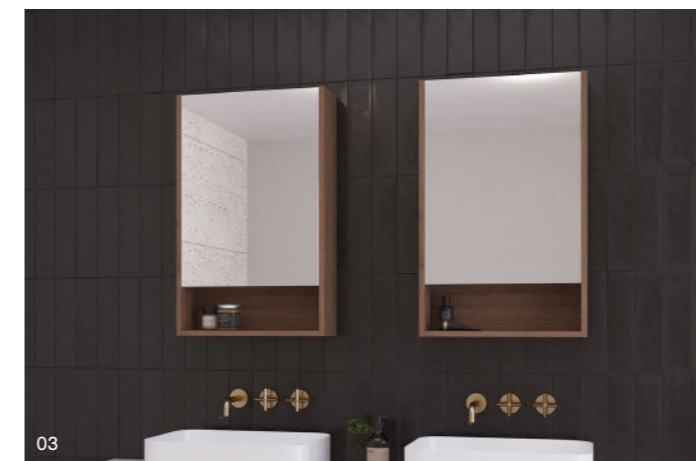

Sanremo Shaving Cabinet

01.

Transform your bathroom into a contemporary oasis with the stylish Sanremo shaver. Featuring an eye-catching open display shelf and discreet storage space, this piece boasts a sleek white interior and two adjustable melamine shelves per section.

- Upgrade to Platinum option with Luxe Graphite interior and glass internal shelves to match Platinum vanities
- Semi or fully recessed option available upon request
- Try a two-toned cabinet at no extra cost
- Optional in shelf lighting available (additional charges apply)

02.

03.

04.

All cabinets 166mm deep. Back panel of shelf will match cabinet colour unless specified otherwise.

[01.] Sanremo Shaving Cabinet 1200mm | SAN-SC-1200-3-G | $1,251 Steel Grey Satin Cabinet | Shown with Under Shaving Cabinet Lighting | LED-L-UNDERCAB-S-L | ADD $391 **Sanremo Platinum Shaving Cabinet 1200mm** | SAN-SC-1200-3-P | $1,370 **[02.] Sanremo Shaving Cabinet 1800mm** | SAN-SC-1800-4-G | $1,480 Prime Oak Cabinet **Sanremo Platinum Shaving Cabinet 1800mm** | SAN-SC-1800-4-P | $1,598 **[03.] Sanremo Shaving Cabinet 475mm** | SAN-SC-475-S-G | $685 each Florentine Walnut Cabinet **Sanremo Platinum Shaving Cabinet 475mm** | SAN-SC-475-S-P | $778 each **[04.] Sanremo Shaving Cabinet 750mm** | SAN-SC-750-D-G | $938 Navy Blue Satin Cabinet **Sanremo Platinum Shaving Cabinet 750mm** | SAN-SC-750-D-P | $1,058 **Please refer to pricelist pages for all available options.**