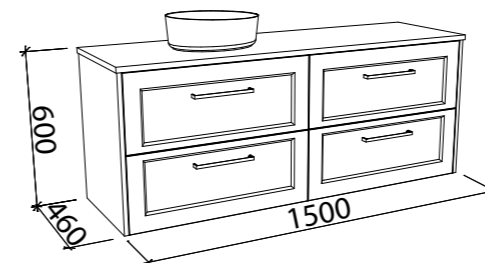

McLAREN 1500mm SINGLE BOWL

Wall Hung

CABINET WITH	SKU	RRP
20mm SilkSurface Top with White Gloss Above Counter Ceramic Basin Left-Hand Offset	MCL-V-1500-L-SSA-W	$3,266
20mm SilkSurface Top with White Gloss Under Counter Ceramic Basin Left-Hand Offset	MCL-V-1500-L-SSU-W	$3,266
60mm SilkSurface Freedom Top with White Gloss Above Counter Ceramic Basin Left-Hand Offset	MCL-V-1500-L-FRA-W	$3,707
60mm SilkSurface Freedom Top with White Gloss Under Counter Ceramic Basin Left-Hand Offset	MCL-V-1500-L-FRU-W	$3,707
No Top Left-Hand Offset	MCL-VCO-1500-L-X-W	$1,526

Floor Standing