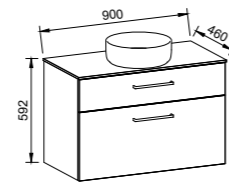

CLARE 900mm

Wall Hung

CABINET WITH	SKU	RRP
12mm Thin SilkSurface Top with White Gloss Above Counter Ceramic Basin	CLR-V-900-C-TSA-W	$2,398
No Top	CLR-VCO-900-C-X-W	$1,291