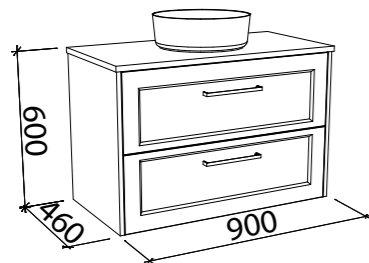

McLAREN 900mm

Wall Hung

CABINET WITH	SKU	RRP
Alpha Ceramic Top	MCL-V-900-C-APH-W	$1,723
20mm SilkSurface Top with White Gloss Above Counter Ceramic Basin	MCL-V-900-C-SSA-W	$2,398
20mm SilkSurface Top with White Gloss Under Counter Ceramic Basin	MCL-V-900-C-SSU-W	$2,398
60mm SilkSurface Freedom Top with White Gloss Above Counter Ceramic Basin	MCL-V-900-C-FRA-W	$2,619
60mm SilkSurface Freedom Top with White Gloss Under Counter Ceramic Basin	MCL-V-900-C-FRU-W	$2,619
No Top	MCL-VCO-900-C-X-W	$1,152

Floor Standing