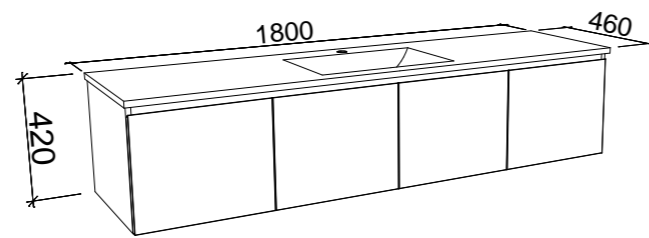

DERWENT 1800mm SINGLE BOWL

Wall Hung

CABINET WITH	SKU	RRP
Regal Mineral Composite Top	DER-V-1800-C-REG-W	$2,882
20mm SilkSurface Top with White Gloss Above Counter Ceramic Basin	DER-V-1800-C-SSA-W	$3,218
20mm SilkSurface Top with White Gloss Under Counter Ceramic Basin	DER-V-1800-C-SSU-W	$3,218
No Top	DER-VCO-1800-C-X-W	$1,378