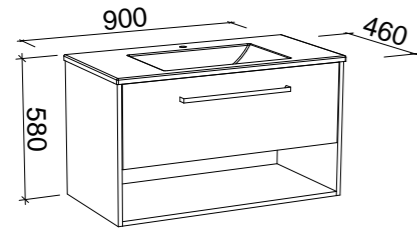

Oakridge

G GOLD INCLUSIONS

OAKRIDGE 900mm

Wall Hung

CABINET WITH	SKU	RRP
Alpha Ceramic Top	OAK-V-900-C-APH-W	$1,971
Regal Mineral Composite Top	OAK-V-900-C-REG-W	$1,971
Haven Matt Dolomite Top	OAK-V-900-C-HVN-W	$1,971
Quest Gloss Dolomite Top	OAK-V-900-C-QUE-W	$1,971
20mm SilkSurface Top with White Gloss Above Counter Ceramic Basin	OAK-V-900-C-SSA-W	$2,681
20mm SilkSurface Top with White Gloss Under Counter Ceramic Basin	OAK-V-900-C-SSU-W	$2,681
No Top	OAK-VCO-900-C-X-W	$1,375

Floor Standing