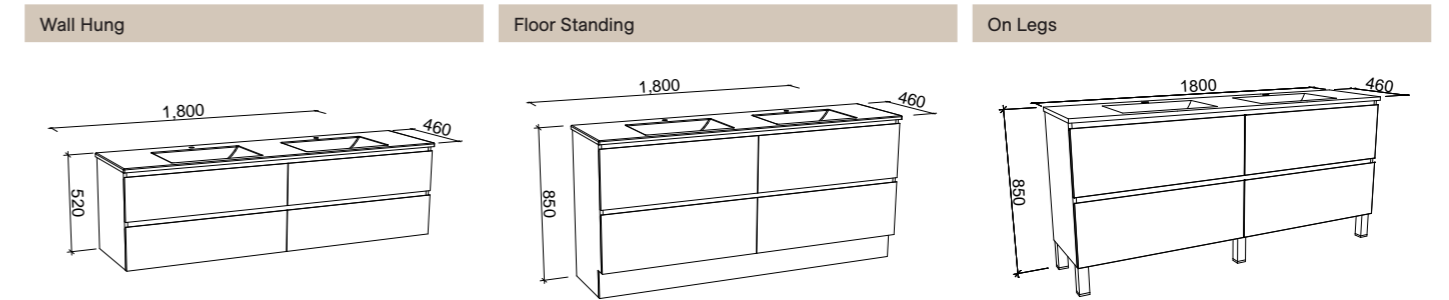

HUNTER PLUS 1800mm DOUBLE BOWL

CABINET WITH	SKU	RRP	CABINET WITH	SKU	RRP	CABINET WITH	SKU	RRP
Regal Mineral Composite Top	HUNP-V-1800-D-REG-W	$3,588	Regal Mineral Composite Top	HUNP-V-1800-D-REG-F	$3,780	Regal Mineral Composite Top	HUNP-V-1800-D-REG-L	$4,083
Stadium Mineral Composite Top	HUNP-V-1800-D-STD-W	$3,588	Stadium Mineral Composite Top	HUNP-V-1800-D-STD-F	$3,780	Stadium Mineral Composite Top	HUNP-V-1800-D-STD-L	$4,083
20mm SilkSurface Top with White Gloss Ceramic Above Counter Ceramic Basins	HUNP-V-1800-D-SSA-W	$4,304	20mm SilkSurface Top with White Gloss Ceramic Above Counter Ceramic Basins	HUNP-V-1800-D-SSA-F	$4,395	20mm SilkSurface Top with White Gloss Ceramic Above Counter Ceramic Basins	HUNP-V-1800-D-SSA-L	$4,696
20mm SilkSurface Top with White Gloss Ceramic Under Counter Ceramic Basins	HUNP-V-1800-D-SSU-W	$4,904	20mm SilkSurface Top with White Gloss Ceramic Under Counter Ceramic Basins	HUNP-V-1800-D-SSU-F	$4,995	20mm SilkSurface Top with White Gloss Ceramic Under Counter Ceramic Basins	HUNP-V-1800-D-SSU-L	$5,298
No Top	HUNP-VCO-1800-D-X-W	$2,275	No Top	HUNP-VCO-1800-D-X-F	$2,367	No Top	HUNP-VCO-1800-D-X-L	$2,664

McLaren

G GOLD INCLUSIONS