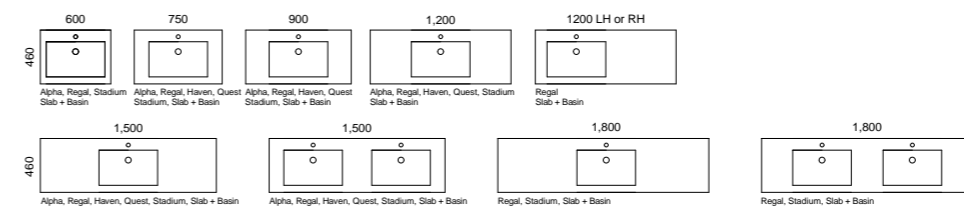

Available in wall hung and floor standing.

- Top options include:
  - 20mm integrated tops - Alpha\*, Regal, Stadium, Haven\* and Quest\*
  - 20mm SilkSurface slab top with above counter basin/s

**[01.] Oakridge Vanity 1500mm** | OAK-V-1500-D-SSA-W | \$4,338 White Satin Cabinet with Carrara SilkSurface Top and White Gloss Allure Ceramic Basins | Shown with Jazz Arch Shaving Cabinets 600mm | JZA-SC-600-S-G | \$1,100 **[02.] Oakridge Vanity 900mm** | OAK-V-900-C-APH-F | \$2,381 Classic Oak Cabinet with Alpha Ceramic Top **[03.] Oakridge Vanity 1200mm** | OAK-V-1200-C-SSA-W | \$3,154 Steel Grey Satin Cabinet with Arctic White SilkSurface Top and White Gloss Quill Ceramic Basin | Shown with Sanremo Shaving Cabinet 1200mm | SAN-SC-1200-3-G | \$1,251 | Shown with Under Cabinet Shaving Cabinet Lighting kit | LED-L-UNDERCAB-S-L | ADD \$391 **Please refer to price list pages for all available options.**