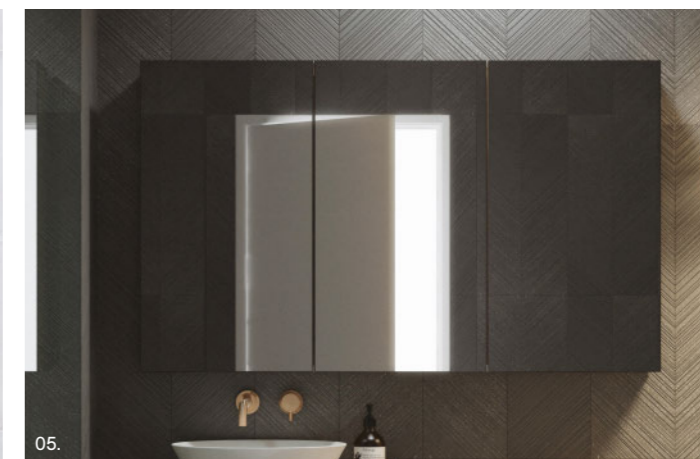

- Upgrade to Platinum option with Luxe Graphite interior and glass internal shelves to match Platinum vanities
- Semi recessed option available upon request

02.

03

04.

05.

All cabinets 166mm deep. 1500mm available with 3 or 4 doors.