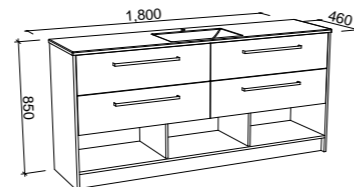

CABINET WITH	SKU	RRP
Regal Mineral Composite Top	OAK-V-1800-C-REG-F	$4,983
20mm SilkSurface Top with White Gloss Above Counter Ceramic Basin	OAK-V-1800-C-SSA-F	$5,351
20mm SilkSurface Top with White Gloss Under Counter Ceramic Basin	OAK-V-1800-C-SSU-F	$5,351
No Top	OAK-VCO-1800-C-X-F	$3,518

Floor Standing