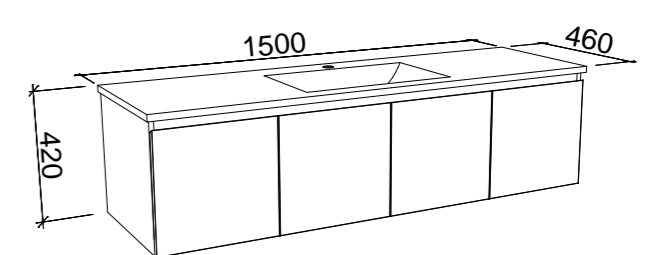

DERWENT 1500mm SINGLE BOWL

Wall Hung

CABINET WITH	SKU	RRP
Regal Mineral Composite Top	DER-V-1500-C-REG-W	$2,376
Alpha Ceramic Top	DER-V-1500-C-APH-W	$2,486
Haven Matt Dolomite Top	DER-V-1500-C-HVN-W	$2,376
Quest Gloss Dolomite Top	DER-V-1500-C-QUE-W	$2,376
20mm SilkSurface Top with White Gloss Above Counter Ceramic Basin	DER-V-1500-C-SSA-W	$2,952
20mm SilkSurface Top with White Gloss Under Counter Ceramic Basin	DER-V-1500-C-SSU-W	$2,952
No Top	DER-VCO-1500-C-X-W	$1,203