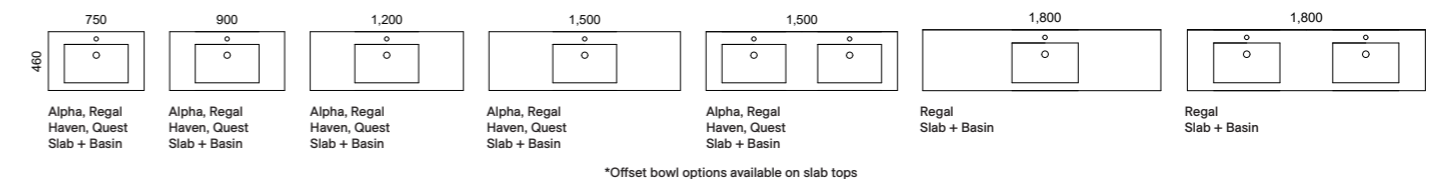

Available in wall hung.

- Top options include:
  - 20mm integrated tops - Alpha\*, Regal, Stadium, Haven\* and Quest\*
  - 20mm SilkSurface slab top with above or under counter basin/s

[01.] Derwent Vanity 1800mm | DER-V-1800-D-REG-W | \$3,034 Rural Oak Cabinet with Regal Mineral Composite Top | Shown with Jazz Arch Shaving Cabinets 400mm | JZA-SC-400-S-G | \$912 each [02.] Derwent Vanity 1200mm | DER-V-1200-C-SSA-W | \$2,438 Dark Grey Satin Cabinet with Bianco Pearl SilkSurface Top and White Gloss Allure Ceramic Basin Please refer to price list pages for all available options.