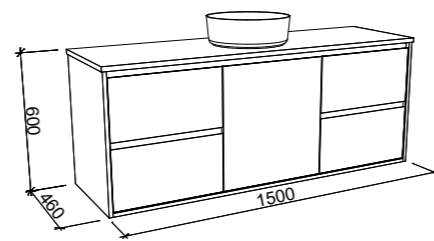

NOOSA 1500mm SINGLE BOWL

Wall Hung

CABINET WITH	SKU	RRP
20mm SilkSurface Top with White Gloss Above Counter Ceramic Basin	NOO-V-1500-C-SSA-W	$3,538
20mm SilkSurface Top with White Gloss Under Counter Ceramic Basin	NOO-V-1500-C-SSU-W	$3,822
No Top	NOO-VCO-1500-C-X-W	$1,820