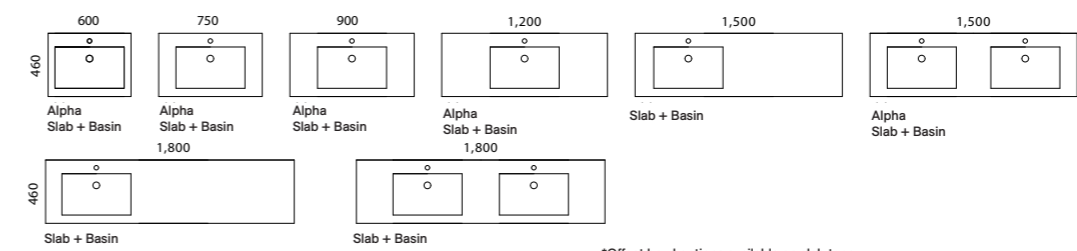

02.

[01.] McLaren Vanity 1500mm | MCL-V-1500-D-SSA-W | $3,680 Black Satin Cabinet with Arctic White SilkSurface Top and White Gloss Allure Ceramic Basins | Shown with Under Cabinet Vanity Lighting | LED-L-UNDERCAB-V | ADD $391 | Shown with Jazz Shaving Cabinets 400mm | JZZ-SC-400-S-G | $799 each **[02.] McLaren Vanity 900mm** | MCL-V-900-C-SSA-W | $2,398 Navy Blue Satin Cabinet with Carrara SilkSurface Top and White Gloss Enchant Ceramic Basin **Please refer to price list pages for all available options.**

* Selected sizes. See page 96 for more information on vanity tops.