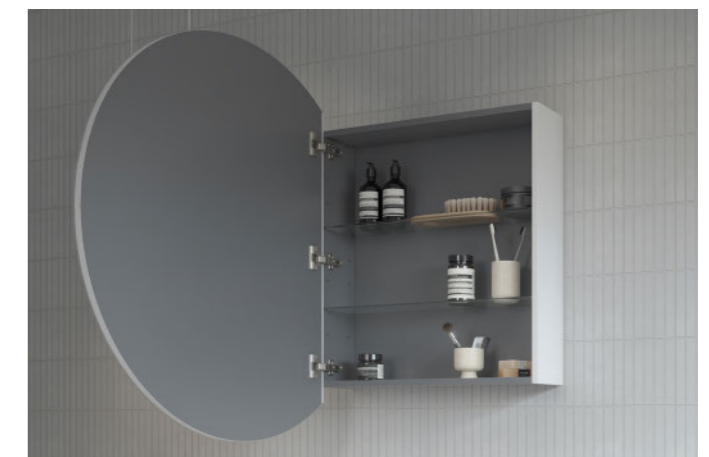

### P PLATINUM INCLUSIONS

- Luxe Graphite interior with adjustable glass internal shelves
- European soft-close door/s

No matter which inclusions you choose, every piece of Timberline furniture is lovingly 100% Australian Made in our factory in Armidale, NSW.