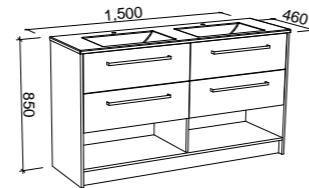

CABINET WITH	SKU	RRP
Alpha Ceramic Top	OAK-V-1500-D-APH-F	$4,918
Regal Mineral Composite Top	OAK-V-1500-D-REG-F	$4,795
Haven Matt Dolomite Top	OAK-V-1500-D-HVN-F	$4,795
Quest Gloss Dolomite Top	OAK-V-1500-D-QUE-F	$4,795
20mm SilkSurface Top with White Gloss Above Counter Ceramic Basin	OAK-V-1500-D-SSA-F	$5,434
20mm SilkSurface Top with White Gloss Under Counter Ceramic Basin	OAK-V-1500-D-SSU-F	$5,434
No Top	OAK-VCO-1500-D-X-F	$3,436

Floor Standing