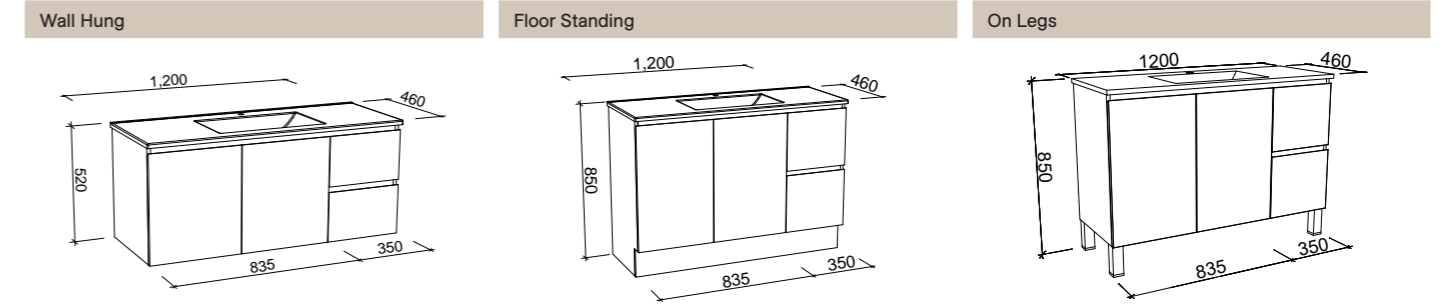

HUNTER 1200mm SINGLE BOWL

CABINET WITH	SKU	RRP	CABINET WITH	SKU	RRP	CABINET WITH	SKU	RRP
Regal Mineral Composite Top	HUN-V-1200-C-REG-W	$1,361	Regal Mineral Composite Top	HUN-V-1200-C-REG-F	$1,468	Regal Mineral Composite Top	HUN-V-1200-C-REG-L	$1,658
Stadium Mineral Composite Top	HUN-V-1200-C-STD-W	$1,361	Stadium Mineral Composite Top	HUN-V-1200-C-STD-F	$1,468	Stadium Mineral Composite Top	HUN-V-1200-C-STD-L	$1,658
Alpha Ceramic Top	HUN-V-1200-C-APH-W	$1,190	Alpha Ceramic Top	HUN-V-1200-C-APH-F	$1,302	Alpha Ceramic Top	HUN-V-1200-C-APH-L	$1,503
Haven Matt Dolomite Top	HUN-V-1200-C-HVN-W	$1,440	Haven Matt Dolomite Top	HUN-V-1200-C-HVN-F	$1,554	Haven Matt Dolomite Top	HUN-V-1200-C-HVN-L	$1,755
Quest Gloss Dolomite Top	HUN-V-1200-C-QUE-W	$1,440	Quest Gloss Dolomite Top	HUN-V-1200-C-QUE-F	$1,554	Quest Gloss Dolomite Top	HUN-V-1200-C-QUE-L	$1,755
20mm SilkSurface Top with White Gloss Ceramic Above Counter Ceramic Basin	HUN-V-1200-C-SSA-W	$2,183	20mm SilkSurface Top with White Gloss Ceramic Above Counter Ceramic Basin	HUN-V-1200-C-SSA-F	$2,340	20mm SilkSurface Top with White Gloss Ceramic Above Counter Ceramic Basin	HUN-V-1200-C-SSA-L	$2,541
20mm SilkSurface Top with White Gloss Ceramic Under Counter Ceramic Basin	HUN-V-1200-C-SSU-W	$2,483	20mm SilkSurface Top with White Gloss Ceramic Under Counter Ceramic Basin	HUN-V-1200-C-SSU-F	$2,640	20mm SilkSurface Top with White Gloss Ceramic Under Counter Ceramic Basin	HUN-V-1200-C-SSU-L	$2,841
No Top	HUN-VCO-1200-C-X-W	$1,008	No Top	HUN-VCO-1200-C-X-F	$1,121	No Top	HUN-VCO-1200-C-X-L	$1,364