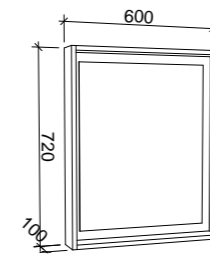

HALIFAX†

600mm

SKU	RRP
HAL-M-600-720	$556

750mm