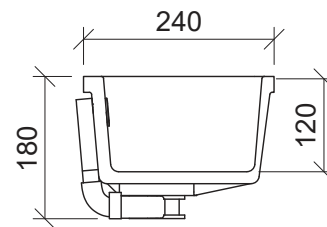

## Ruby Under Counter

**WG** White Gloss  
RUB-BS-530-WG-U

**Inset**

**Drawings**

**Taphole Offset**

**Taphole Behind**

**Cut Out Specifications**

**Material:** Mineral Composite

**Approx Capacity:** 3.5L

**Cut Out Size:** 487w x 195d

**Waste Size:** 40mm with overflow

**Note:** Waste not included. Refer to brochure for pricing.