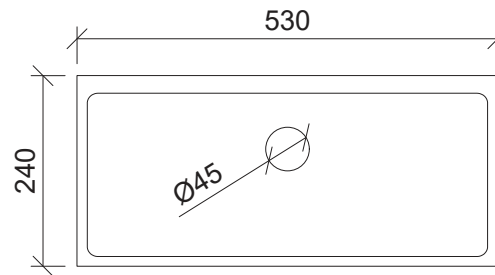

## Ruby Under Counter

**WG** White Gloss  
RUB-BS-530-WG-U

**Inset**

**Drawings**

**Taphole Offset**

**Taphole Behind**

**Cut Out Specifications**

**Material:** Mineral Composite

**Approx Capacity:** 3.5L

**Cut Out Size:** 487w x 195d

**Waste Size:** 40mm with overflow

**Note:** Waste not included. Refer to brochure for pricing.