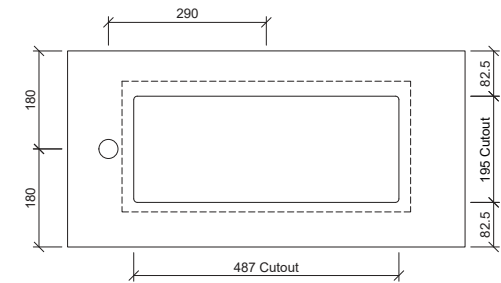

## Ruby Under Counter

**WG** White Gloss  
RUB-BS-530-WG-U

**Inset**

**Drawings**

**Taphole Offset**

**Taphole Behind**

**Cut Out Specifications**

**Material:** Mineral Composite

**Approx Capacity:** 3.5L

**Cut Out Size:** 487w x 195d

**Waste Size:** 40mm with overflow

**Note:** Waste not included. Refer to brochure for pricing.