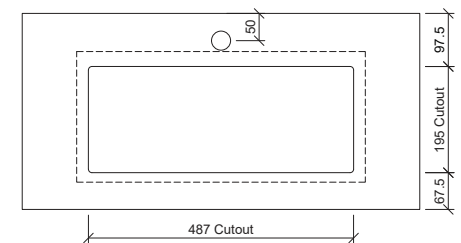

## Ruby Under Counter

**WG** White Gloss  
RUB-BS-530-WG-U

**Inset**

**Drawings**

**Taphole Offset**

**Taphole Behind**

**Cut Out Specifications**

**Material:** Mineral Composite

**Approx Capacity:** 3.5L

**Cut Out Size:** 487w x 195d

**Waste Size:** 40mm with overflow

**Note:** Waste not included. Refer to brochure for pricing.