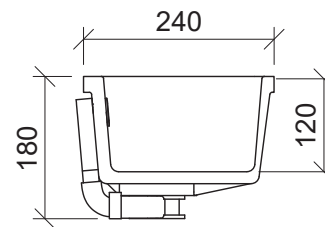

## Ruby Under Counter

**WG** White Gloss  
RUB-BS-530-WG-U

**Inset**

**Drawings**

**Taphole Offset**

**Taphole Behind**

**Cut Out Specifications**

**Material:** Mineral Composite  
**Approx Capacity:** 3.5L  
**Cut Out Size:** 487w x 195d  
**Waste Size:** 40mm with overflow