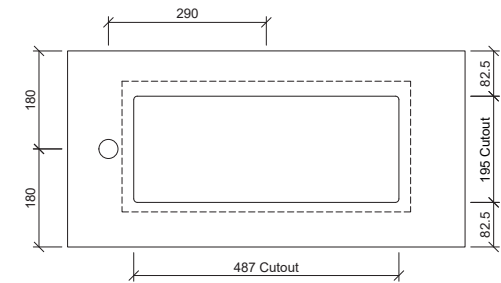

## Ruby Under Counter

**WG** White Gloss  
RUB-BS-530-WG-U

**Inset**

**Drawings**

**Taphole Offset**

**Taphole Behind**

**Cut Out Specifications**

**Material:** Mineral Composite  
**Approx Capacity:** 3.5L  
**Cut Out Size:** 487w x 195d  
**Waste Size:** 40mm with overflow