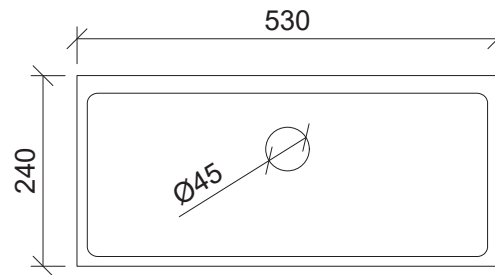

## Ruby Under Counter

**WG** White Gloss  
RUB-BS-530-WG-U

**Inset**

**Drawings**

**Taphole Offset**

**Taphole Behind**

**Cut Out Specifications**

**Material:** Mineral Composite  
**Approx Capacity:** 3.5L  
**Cut Out Size:** 487w x 195d  
**Waste Size:** 40mm with overflow