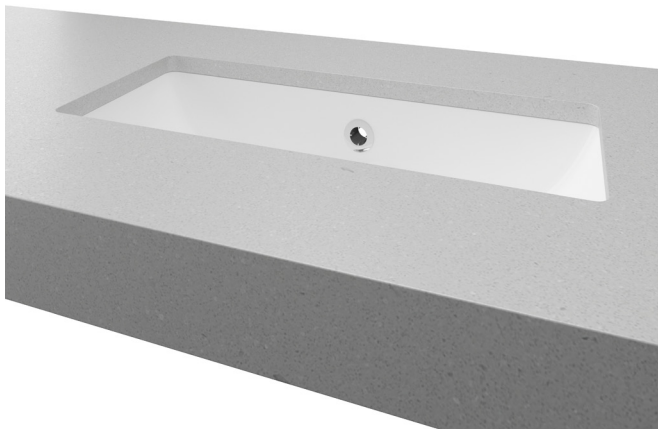

## Ruby Under Counter

**WG** White Gloss  
RUB-BS-530-WG-U

**Inset**

**Drawings**

**Taphole Offset**

**Taphole Behind**

**Cut Out Specifications**

**Material:** Mineral Composite  
**Approx Capacity:** 3.5L  
**Cut Out Size:** 487w x 195d  
**Waste Size:** 40mm with overflow

**Note:** Waste not included. Refer to brochure for pricing. Chrome overflow only.