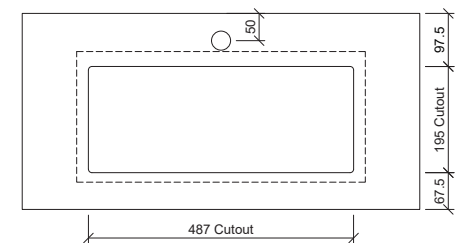

## Ruby Under Counter

**WG** White Gloss  
RUB-BS-530-WG-U

**Inset**

**Drawings**

**Taphole Offset**

**Taphole Behind**

**Cut Out Specifications**

**Material:** Mineral Composite  
**Approx Capacity:** 3.5L  
**Cut Out Size:** 487w x 195d  
**Waste Size:** 40mm with overflow