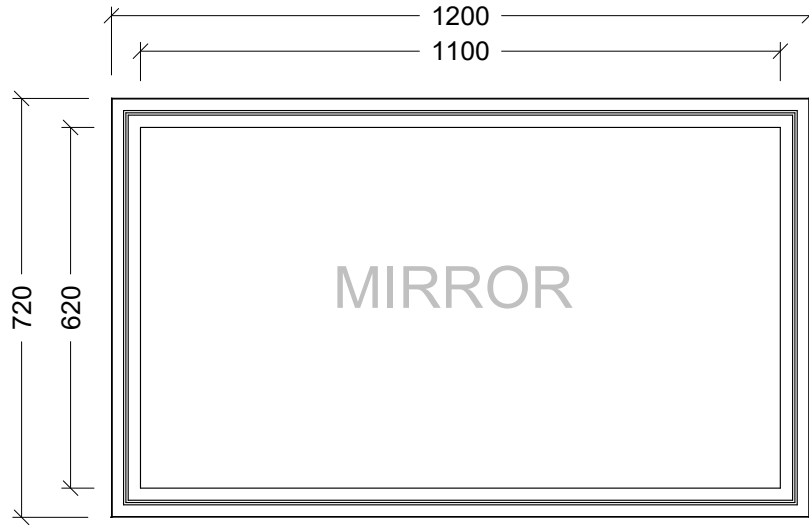

Range	Miami Classic
Mount	Wall Hung
Size	1200Wx720H
SKU	MIAC-M-1200-720

NOTES

Revision	01
Date	19/01/24

DIMENSIONS SHOWN ARE IN MILLIMETERS, ARE NOMINAL ONLY AND SUBJECT TO CHANGE AT ANY TIME.
DO NOT SCALE DRAWINGS.
INSTALLER TO CONFIRM ALL DIMENSIONS ON-SITE PRIOR TO INSTALL.
SIZE VARIATION (+/- 3%) IS TO BE EXPECTED ON CERAMIC TOPS.
E&OE.

Copyright ©

70/110

4 18

Timberline

22 Myrtle Drive, Armidale NSW 2350
www.timberline.com.au
02 6773 8500