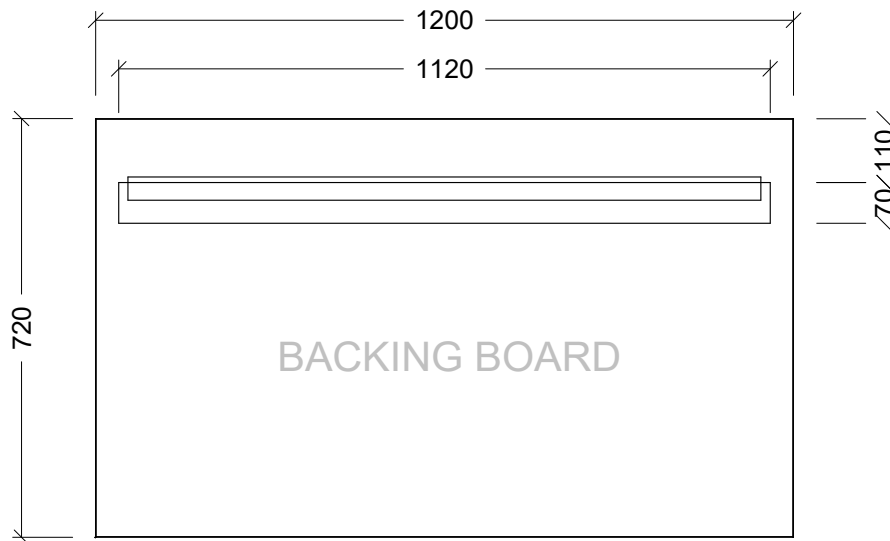

Range	Miami Classic
Mount	Wall Hung
Size	1200Wx720H
SKU	MIAC-M-1200-720

NOTES

Revision	01
Date	19/01/24

DIMENSIONS SHOWN ARE IN MILLIMETERS, ARE NOMINAL ONLY AND SUBJECT TO CHANGE AT ANY TIME.
DO NOT SCALE DRAWINGS.
INSTALLER TO CONFIRM ALL DIMENSIONS ON-SITE PRIOR TO INSTALL.
SIZE VARIATION (+/- 3%) IS TO BE EXPECTED ON CERAMIC TOPS.
E&OE.

Copyright ©

70/110

4 18

Timberline

22 Myrtle Drive, Armidale NSW 2350
www.timberline.com.au
02 6773 8500