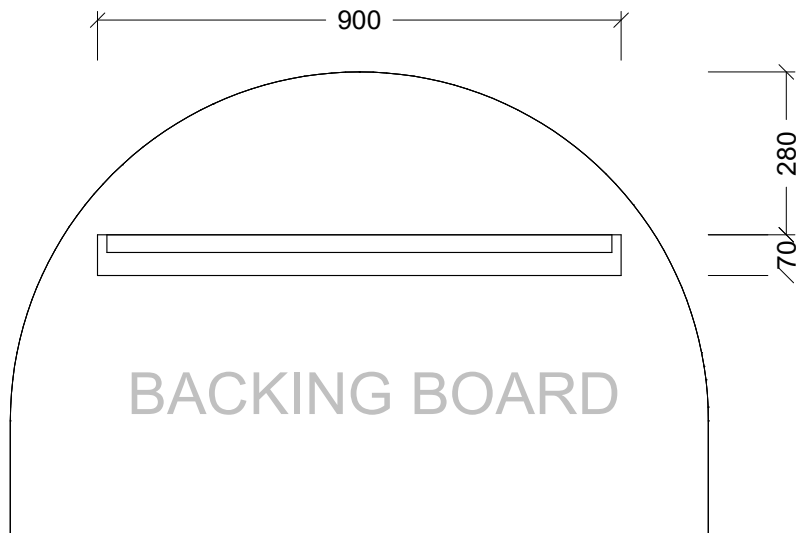

Range	Melody
Mount	Wall Hung
Size	1200W x 800H
SKU	MEL-SC-1200-800

NOTES

Revision	01
Date	08/02/24

DIMENSIONS SHOWN ARE IN MILLIMETERS, ARE NOMINAL ONLY AND SUBJECT TO CHANGE AT ANY TIME.
DO NOT SCALE DRAWINGS.
INSTALLER TO CONFIRM ALL DIMENSIONS ON-SITE PRIOR TO INSTALL.
SIZE VARIATION (+/- 3%) IS TO BE EXPECTED ON CERAMIC TOPS.
E&OE.

Copyright ©

Timberline

22 Myrtle Drive, Armidale NSW 2350
www.timberline.com.au
02 6773 8500