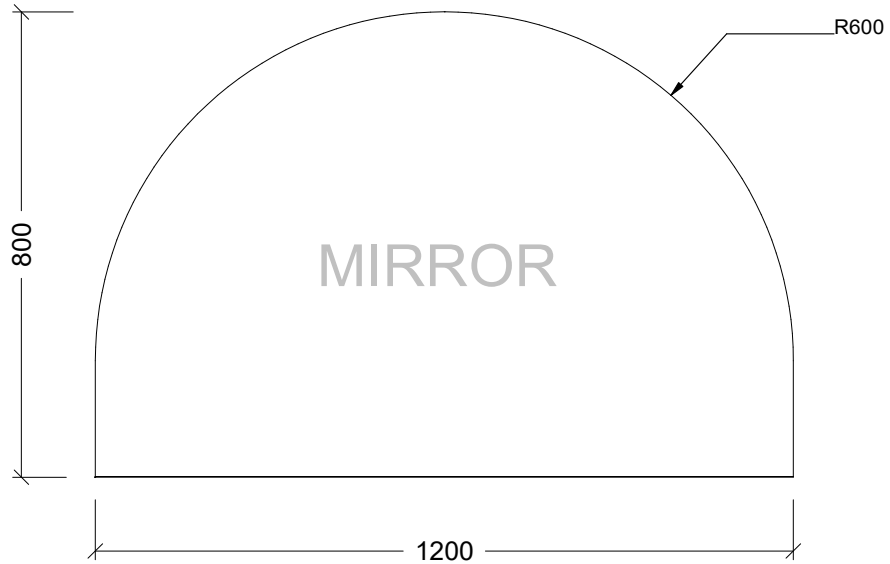

Range	Melody
Mount	Wall Hung
Size	1200W x 800H
SKU	MEL-SC-1200-800

NOTES

Revision	01
Date	08/02/24

DIMENSIONS SHOWN ARE IN MILLIMETERS, ARE NOMINAL ONLY AND SUBJECT TO CHANGE AT ANY TIME.
DO NOT SCALE DRAWINGS.
INSTALLER TO CONFIRM ALL DIMENSIONS ON-SITE PRIOR TO INSTALL.
SIZE VARIATION (+/- 3%) IS TO BE EXPECTED ON CERAMIC TOPS.
E&OE.

Copyright ©

Timberline

22 Myrtle Drive, Armidale NSW 2350
www.timberline.com.au
02 6773 8500