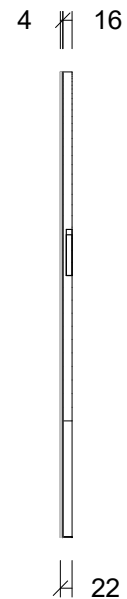

Range	Melody
Mount	Wall Hung
Size	1200W x 800H
SKU	MEL-SC-1200-800

NOTES

Revision	01
Date	08/02/24

DIMENSIONS SHOWN ARE IN MILLIMETERS, ARE NOMINAL ONLY AND SUBJECT TO CHANGE AT ANY TIME.
DO NOT SCALE DRAWINGS.
INSTALLER TO CONFIRM ALL DIMENSIONS ON-SITE PRIOR TO INSTALL.
SIZE VARIATION (+/- 3%) IS TO BE EXPECTED ON CERAMIC TOPS.
E&OE.

Copyright ©

Timberline

22 Myrtle Drive, Armidale NSW 2350
www.timberline.com.au
02 6773 8500