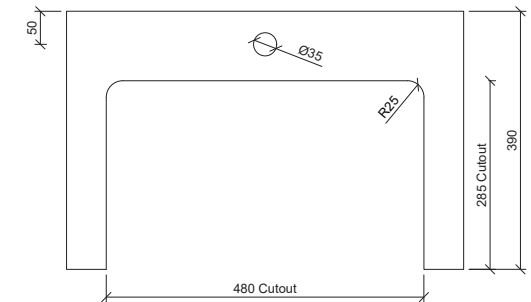

## Fergus Semi-Recessed

**WG** White Gloss  
FER-BS-500-WG-U

**Inset**

**Drawings**

**Taphole Offset**

**Taphole Behind**

**Cut Out Specifications**

**Material:** Mineral Composite

**Approx Capacity:** 10L

**Cut Out Size:** 480w x 285d

**Waste Size:** 40mm with overflow

**Note:** Waste not included. Refer to brochure for pricing.