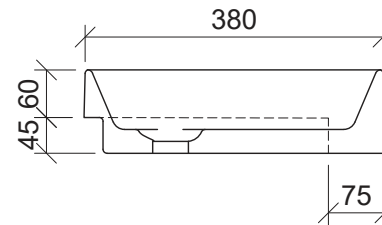

## Fergus Semi-Recessed

**WG** White Gloss  
FER-BS-500-WG-U

**Inset**

**Drawings**

**Taphole Offset**

**Taphole Behind**

**Cut Out Specifications**

**Material:** Mineral Composite

**Approx Capacity:** 10L

**Cut Out Size:** 480w x 285d

**Waste Size:** 40mm with overflow

**Note:** Waste not included. Refer to brochure for pricing.