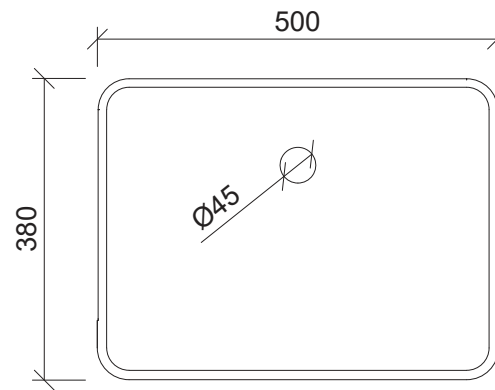

## Fergus Semi-Recessed

**WG** White Gloss  
FER-BS-500-WG-U

**Inset**

**Drawings**

**Taphole Offset**

**Taphole Behind**

**Cut Out Specifications**

**Material:** Mineral Composite

**Approx Capacity:** 10L

**Cut Out Size:** 480w x 285d

**Waste Size:** 40mm with overflow

**Note:** Waste not included. Refer to brochure for pricing.