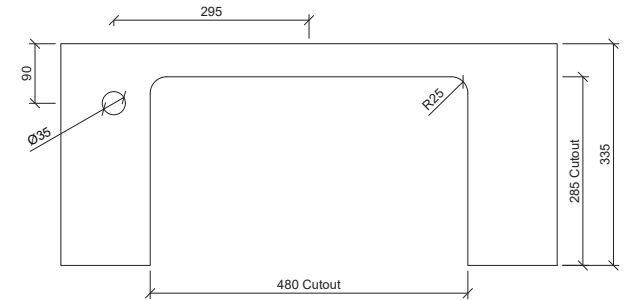

## Fergus Semi-Recessed

**WG** White Gloss  
FER-BS-500-WG-U

**Inset**

**Drawings**

**Taphole Offset**

**Taphole Behind**

**Cut Out Specifications**

**Material:** Mineral Composite

**Approx Capacity:** 10L

**Cut Out Size:** 480w x 285d

**Waste Size:** 40mm with overflow

**Note:** Waste not included. Refer to brochure for pricing.