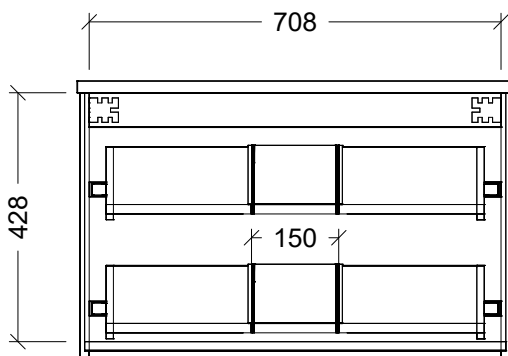

Range	Emmett
Mount	Wall Hung
Size	750
SKU	EMM-VCO-750-C-X-W

TOP DETAILS

Available Tops SilkSurface

Top Notes

NOTES

Revision 01

Date 12/02/24

DIMENSIONS SHOWN ARE IN MILLIMETERS, ARE NOMINAL ONLY AND SUBJECT TO CHANGE AT ANY TIME.
DO NOT SCALE DRAWINGS.
INSTALLER TO CONFIRM ALL DIMENSIONS ON-SITE PRIOR TO INSTALL.
SIZE VARIATION (+/- 3%) IS TO BE EXPECTED ON CERAMIC TOPS.
E&OE.

Copyright ©

Timberline

22 Myrtle Drive, Armidale NSW 2350
www.timberline.com.au
02 6773 8500