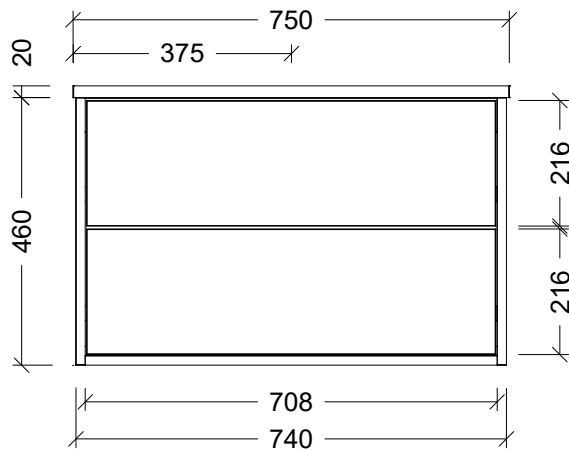

Range	Emmett
Mount	Wall Hung
Size	750
SKU	EMM-VCO-750-C-X-W

TOP DETAILS

Available Tops SilkSurface

Top Notes

NOTES

Revision 01

Date 12/02/24

DIMENSIONS SHOWN ARE IN MILLIMETERS, ARE NOMINAL ONLY AND SUBJECT TO CHANGE AT ANY TIME.
DO NOT SCALE DRAWINGS.
INSTALLER TO CONFIRM ALL DIMENSIONS ON-SITE PRIOR TO INSTALL.
SIZE VARIATION (+/- 3%) IS TO BE EXPECTED ON CERAMIC TOPS.
E&OE.

Copyright ©

Timberline

22 Myrtle Drive, Armidale NSW 2350
www.timberline.com.au
02 6773 8500