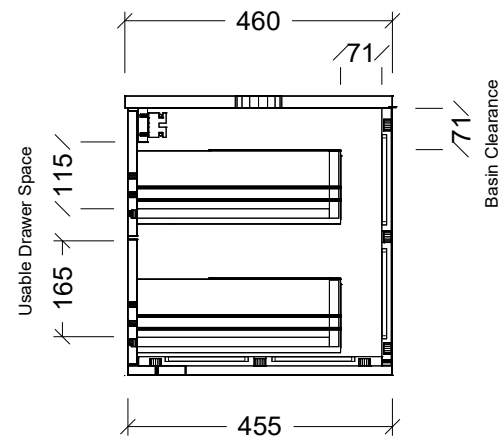

Range	Emmett
Mount	Wall Hung
Size	750
SKU	EMM-VCO-750-C-X-W

TOP DETAILS

Available Tops SilkSurface

Top Notes

NOTES

Revision 01

Date 12/02/24

DIMENSIONS SHOWN ARE IN MILLIMETERS, ARE NOMINAL ONLY AND SUBJECT TO CHANGE AT ANY TIME.
DO NOT SCALE DRAWINGS.
INSTALLER TO CONFIRM ALL DIMENSIONS ON-SITE PRIOR TO INSTALL.
SIZE VARIATION (+/- 3%) IS TO BE EXPECTED ON CERAMIC TOPS.
E&OE.

Copyright ©

Timberline

22 Myrtle Drive, Armidale NSW 2350
www.timberline.com.au
02 6773 8500