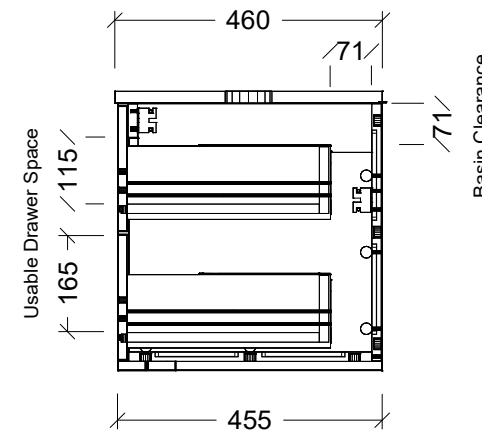

Range	Emmett
Mount	Wall Hung
Size	1800
SKU	EMM-VCO-1800-C-X-W

TOP DETAILS

Available Tops SilkSurface

Top Notes

NOTES

Revision	01
Date	12/02/24

DIMENSIONS SHOWN ARE IN MILLIMETERS, ARE NOMINAL ONLY AND SUBJECT TO CHANGE AT ANY TIME.
DO NOT SCALE DRAWINGS.
INSTALLER TO CONFIRM ALL DIMENSIONS ON-SITE PRIOR TO INSTALL.
SIZE VARIATION (+/- 3%) IS TO BE EXPECTED ON CERAMIC TOPS.
E.&OE.

Copyright ©

Timberline

22 Myrtle Drive, Armidale NSW 2350
www.timberline.com.au
02 6773 8500

Basin Clearance