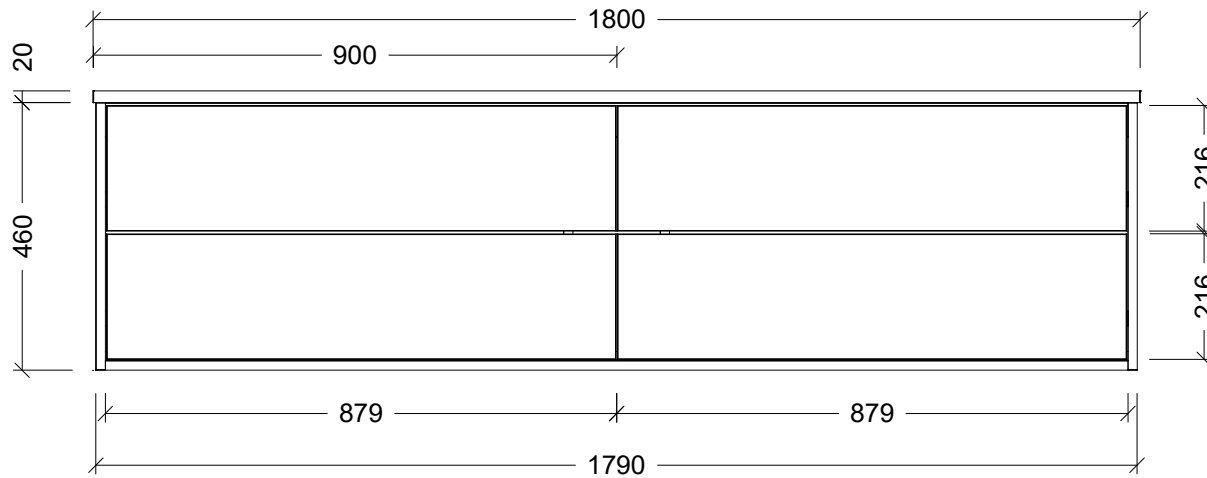

Range	Emmett
Mount	Wall Hung
Size	1800
SKU	EMM-VCO-1800-C-X-W

TOP DETAILS

Available Tops SilkSurface

Top Notes

NOTES

Revision	01
Date	12/02/24

DIMENSIONS SHOWN ARE IN MILLIMETERS, ARE NOMINAL ONLY AND SUBJECT TO CHANGE AT ANY TIME.
DO NOT SCALE DRAWINGS.
INSTALLER TO CONFIRM ALL DIMENSIONS ON-SITE PRIOR TO INSTALL.
SIZE VARIATION (+/- 3%) IS TO BE EXPECTED ON CERAMIC TOPS.
E.&OE.

Copyright ©

Timberline

22 Myrtle Drive, Armidale NSW 2350
www.timberline.com.au
02 6773 8500

Basin Clearance