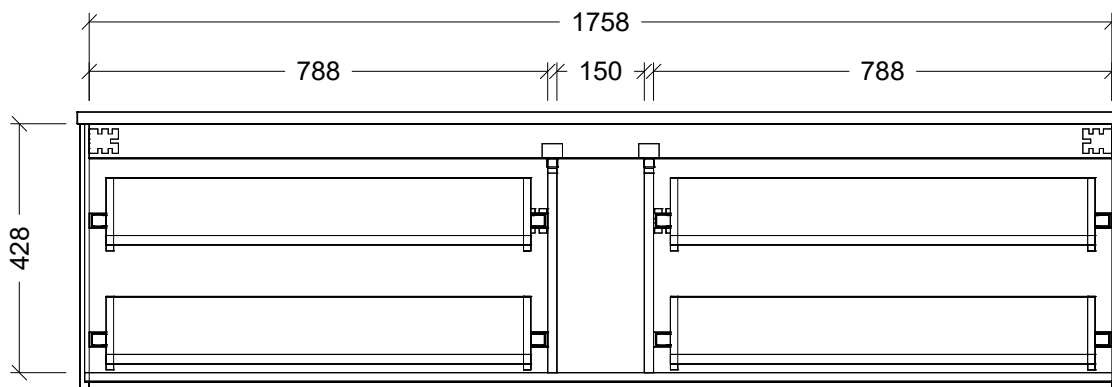

Range	Emmett
Mount	Wall Hung
Size	1800
SKU	EMM-VCO-1800-C-X-W

TOP DETAILS

Available Tops SilkSurface

Top Notes

NOTES

Revision	01
Date	12/02/24

DIMENSIONS SHOWN ARE IN MILLIMETERS, ARE NOMINAL ONLY AND SUBJECT TO CHANGE AT ANY TIME.
DO NOT SCALE DRAWINGS.
INSTALLER TO CONFIRM ALL DIMENSIONS ON-SITE PRIOR TO INSTALL.
SIZE VARIATION (+/- 3%) IS TO BE EXPECTED ON CERAMIC TOPS.
E.&OE.

Copyright ©

Timberline

22 Myrtle Drive, Armidale NSW 2350
www.timberline.com.au
02 6773 8500

Basin Clearance