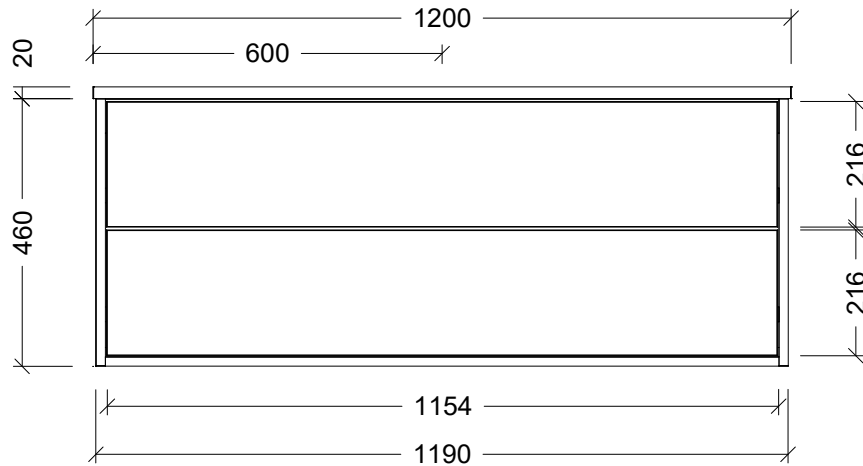

#### NOTES

Revision 01

Date 12/02/24

DIMENSIONS SHOWN ARE IN MILLIMETERS, ARE NOMINAL ONLY AND SUBJECT TO CHANGE AT ANY TIME.

DO NOT SCALE DRAWINGS. INSTALLER TO CONFIRM ALL DIMENSIONS ON-SITE PRIOR TO INSTALL.

SIZE VARIATION (+/- 3%) IS TO BE EXPECTED ON CERAMIC TOPS. E&OE.

Copyright ©