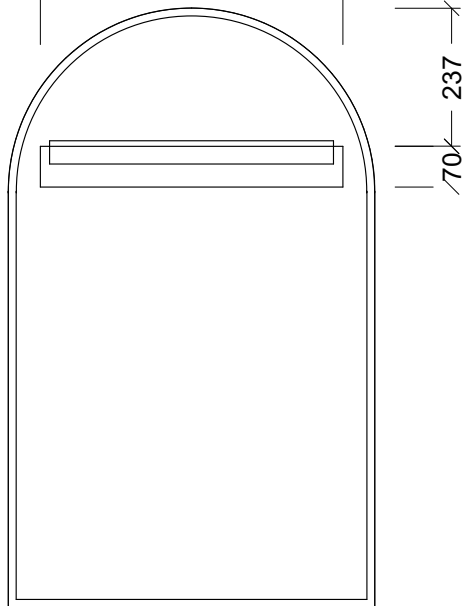

Mirror

R315

1030
1000

600

630

520

237
70

Backing Board

18

Range	Church Frame
Mount	Wall Hung
Size	630
SKU	CHUF-M-630-1030

NOTES

Revision 01

Date 12/01/24

DIMENSIONS SHOWN ARE IN MILLIMETERS, ARE NOMINAL ONLY AND SUBJECT TO CHANGE AT ANY TIME.
DO NOT SCALE DRAWINGS.
INSTALLER TO CONFIRM ALL DIMENSIONS ON-SITE PRIOR TO INSTALL.
SIZE VARIATION (+/- 3%) IS TO BE EXPECTED ON CERAMIC TOPS.
E&OE.