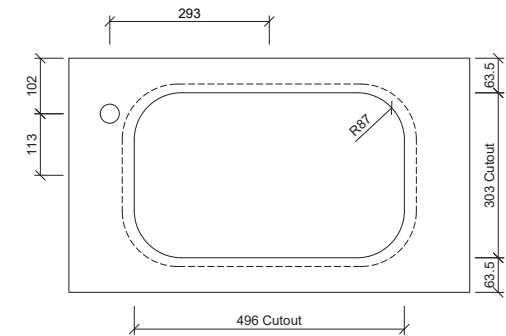

Bodhi Under Counter

WG White Gloss
BOD-BS-540-WG-U

Inset

Drawings

Taphole Offset

Taphole Behind

Cut Out Specifications

Material: Mineral Composite
Approx Capacity: 3.5L
Cut Out Size: 496w x 303d
Waste Size: 40mm with overflow

Note: Waste not included. Refer to brochure for pricing. Chrome overflow only.