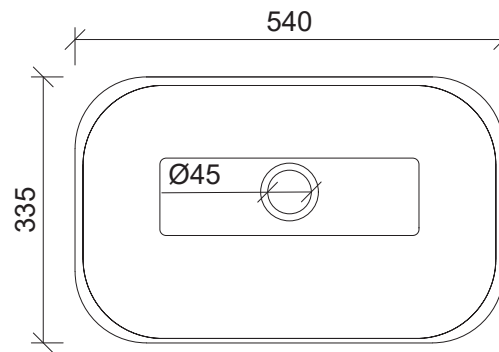

Bodhi Under Counter

WG White Gloss
BOD-BS-540-WG-U

Inset

Drawings

Taphole Offset

Taphole Behind

Cut Out Specifications

Material: Mineral Composite
Approx Capacity: 3.5L
Cut Out Size: 496w x 303d
Waste Size: 40mm with overflow

Note: Waste not included. Refer to brochure for pricing. Chrome overflow only.