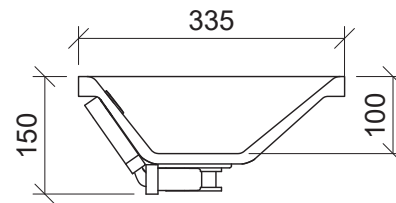

Bodhi Under Counter

WG White Gloss
BOD-BS-540-WG-U

Inset

Drawings

Taphole Offset

Taphole Behind

Cut Out Specifications

Material: Mineral Composite
Approx Capacity: 3.5L
Cut Out Size: 496w x 303d
Waste Size: 40mm with overflow