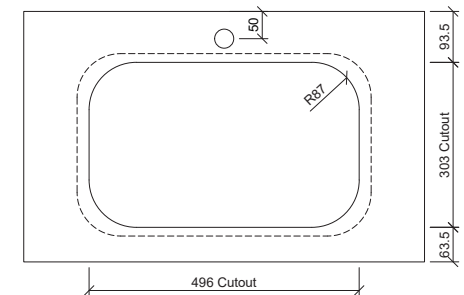

Bodhi Under Counter

WG White Gloss
BOD-BS-540-WG-U

Inset

Drawings

Taphole Offset

Taphole Behind

Cut Out Specifications

Material: Mineral Composite
Approx Capacity: 3.5L
Cut Out Size: 496w x 303d
Waste Size: 40mm with overflow

Note: Waste not included. Refer to brochure for pricing. Chrome overflow only.