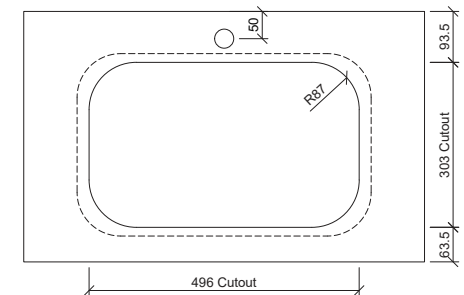

## Bodhi Under Counter

**WG** White Gloss  
BOD-BS-540-WG-U

**Inset**

**Drawings**

Taphole Offset

Taphole Behind

**Cut Out Specifications**

**Material:** Mineral Composite

**Approx Capacity:** 3.5L

**Cut Out Size:** 496w x 303d

**Waste Size:** 40mm with overflow

**Note:** Waste not included. Refer to brochure for pricing.