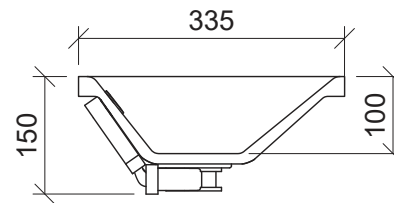

## Bodhi Under Counter

**WG** White Gloss  
BOD-BS-540-WG-U

**Inset**

**Drawings**

Taphole Offset

Taphole Behind

**Cut Out Specifications**

**Material:** Mineral Composite

**Approx Capacity:** 3.5L

**Cut Out Size:** 496w x 303d

**Waste Size:** 40mm with overflow

**Note:** Waste not included. Refer to brochure for pricing.