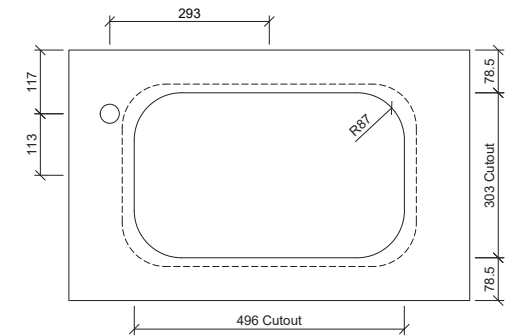

## Bodhi Under Counter

**WG** White Gloss  
BOD-BS-540-WG-U

**Inset**

**Drawings**

Taphole Offset

Taphole Behind

**Cut Out Specifications**

**Material:** Mineral Composite

**Approx Capacity:** 3.5L

**Cut Out Size:** 496w x 303d

**Waste Size:** 40mm with overflow

**Note:** Waste not included. Refer to brochure for pricing.