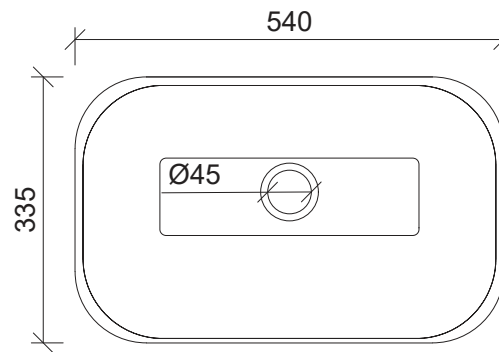

## Bodhi Under Counter

**WG** White Gloss  
BOD-BS-540-WG-U

**Inset**

**Drawings**

Taphole Offset

Taphole Behind

**Cut Out Specifications**

**Material:** Mineral Composite

**Approx Capacity:** 3.5L

**Cut Out Size:** 496w x 303d

**Waste Size:** 40mm with overflow

**Note:** Waste not included. Refer to brochure for pricing.