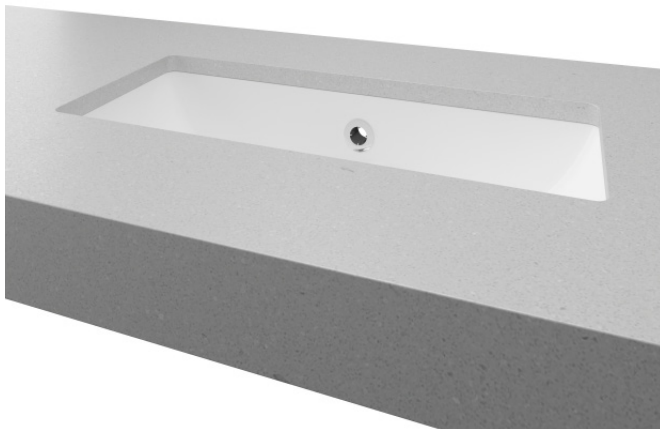

## Ruby Under Counter

**WG** White Gloss  
RUB-BS-530-WG-U

**Inset**

**Drawings**

Taphole Offset

Taphole Behind

**Cut Out Specifications**

**Material:** Mineral Composite

**Approx Capacity:** 3.5L

**Cut Out Size:** 487w x 195d

**Waste Size:** 40mm with overflow

**Note:** Waste not included. Refer to brochure for pricing.