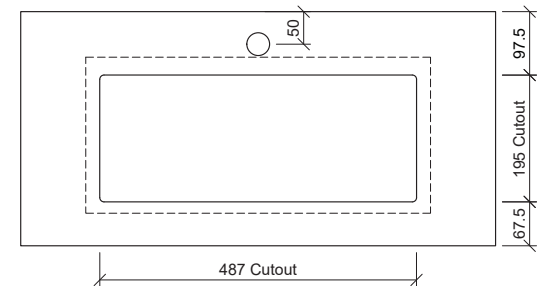

## Ruby Under Counter

**WG** White Gloss  
RUB-BS-530-WG-U

**Inset**

**Drawings**

Taphole Offset

Taphole Behind

**Cut Out Specifications**

**Material:** Mineral Composite

**Approx Capacity:** 3.5L

**Cut Out Size:** 487w x 195d

**Waste Size:** 40mm with overflow

**Note:** Waste not included. Refer to brochure for pricing.