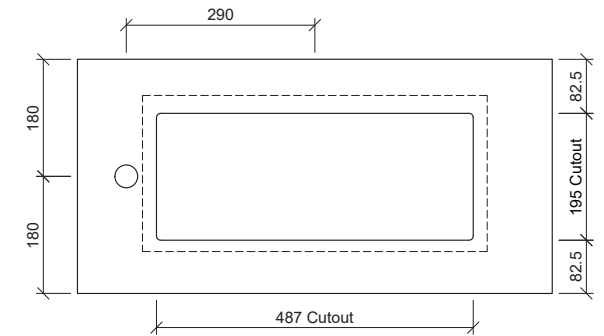

## Ruby Under Counter

**WG** White Gloss  
RUB-BS-530-WG-U

**Inset**

**Drawings**

Taphole Offset

Taphole Behind

**Cut Out Specifications**

**Material:** Mineral Composite

**Approx Capacity:** 3.5L

**Cut Out Size:** 487w x 195d

**Waste Size:** 40mm with overflow

**Note:** Waste not included. Refer to brochure for pricing.