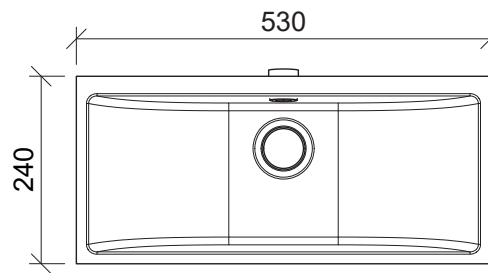

## Ruby Under Counter

**WG** White Gloss  
RUB-BS-530-WG-U

**Inset**

**Drawings**

Taphole Offset

Taphole Behind

**Cut Out Specifications**

**Material:** Mineral Composite

**Approx Capacity:** 3.5L

**Cut Out Size:** 487w x 195d

**Waste Size:** 40mm with overflow

**Note:** Waste not included. Refer to brochure for pricing.