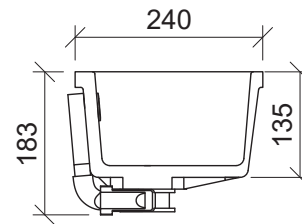

## Ruby Under Counter

**WG** White Gloss  
RUB-BS-530-WG-U

**Inset**

**Drawings**

Taphole Offset

Taphole Behind

**Cut Out Specifications**

**Material:** Mineral Composite

**Approx Capacity:** 3.5L

**Cut Out Size:** 487w x 195d

**Waste Size:** 40mm with overflow

**Note:** Waste not included. Refer to brochure for pricing.