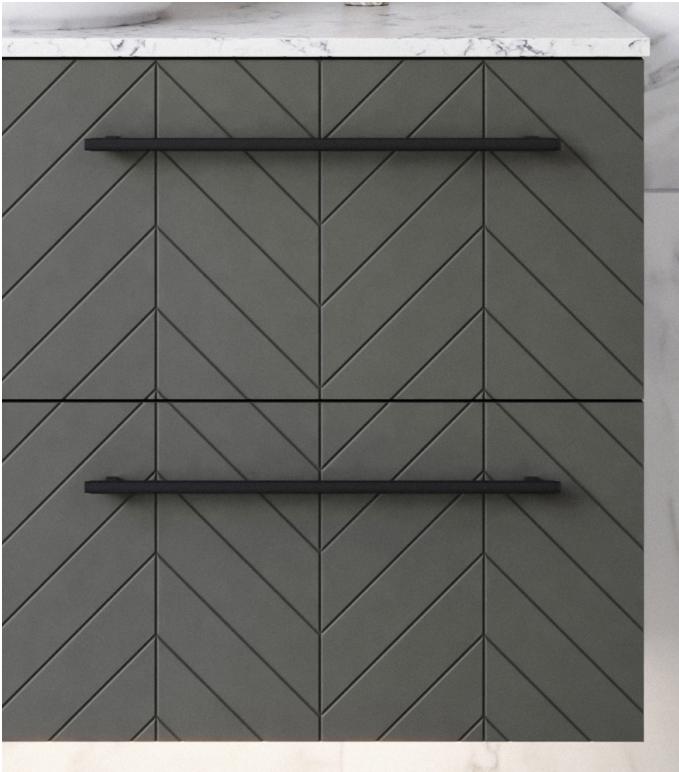

Caprio

Available on the Sutherland House range. Non-upgradeable for other cabinets.

Comes in any standard paint colours. Upgrade to any custom paint colour at an additional cost.