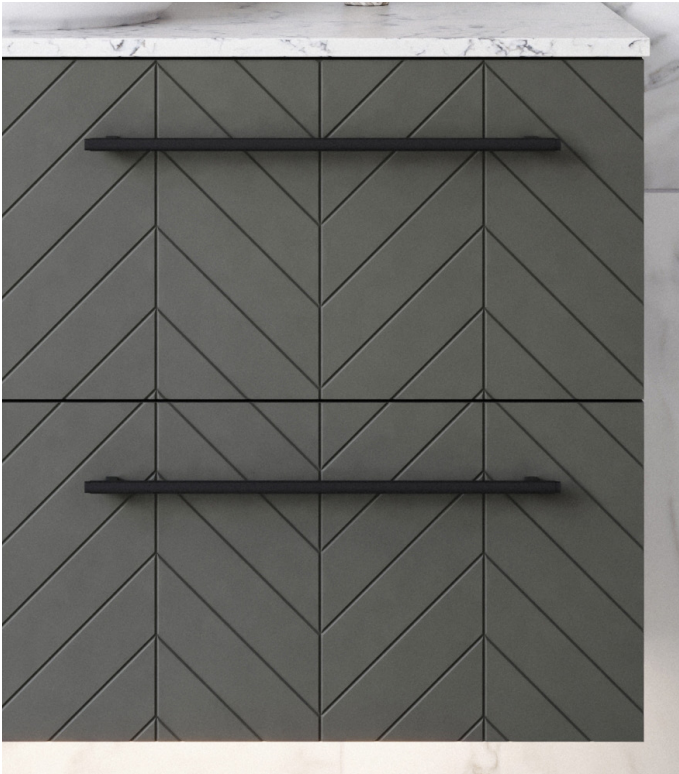

Pattern & Routed Fronts

Ⓣ Apollo

Available on the Elwood, Emmett and Santos ranges. Painted Apollo upgradeable for other cabinets.

Available in selected woodgrain finishes and any standard paint colours. Upgrade to any custom paint colour at an additional cost.

Caprio

Available on the Sutherland House range. Non-upgradeable for other cabinets.

Available in any standard paint colours. Upgrade to any custom paint colour at an additional cost.

Classic

Available on Nevada Classic, Nevada Plus Classic, Victoria & Windsor ranges. Upgradeable for other cabinets.

Available in any standard paint colours. Upgrade to any custom paint colour at an additional cost.

Deco

Available on the Sutherland House range. Non-upgradeable for other cabinets.

Available in any standard paint colours. Upgrade to any custom paint colour at an additional cost.

Dockland

Available on the Elwood, Emmett and Santos ranges. Painted Apollo upgradeable for other cabinets.

Available in selected woodgrain finishes and any standard paint colours. Upgrade to any custom paint colour at an additional cost.