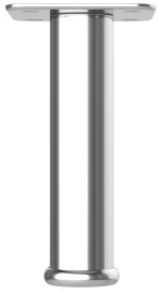

Timberline

Leg Collection

Cabinet Legs

If your chosen vanity or tallboy is mounted on legs, you can select from these options below.

Angled Leg*

Chrome		
SKU	RRP	
200mm	ANG-LEG-200-CR	\$52

Brushed Nickel		
SKU	RRP	
200mm	ANG-LEG-200-BN	\$52

Black		
SKU	RRP	
200mm	ANG-LEG-200-BL	\$52

Brushed Gold		
SKU	RRP	
200mm	ANG-LEG-200-BG	\$52

Arrow Leg

Chrome		
SKU	RRP	
150mm	ARR-LEG-150-CR	\$52

Brushed Nickel		
SKU	RRP	
150mm	ARR-LEG-150-BN	\$52

Black		
SKU	RRP	
150mm	ARR-LEG-150-BL	\$52

Brushed Gold		
SKU	RRP	
150mm	ARR-LEG-150-BG	\$52

Edge Leg

Chrome		
SKU	RRP	
200mm	EDG-LEG-200-CR	\$52

Brushed Nickel		
SKU	RRP	
200mm	EDG-LEG-200-BN	\$52

Black		
SKU	RRP	
200mm	EDG-LEG-200-BL	\$52

Brushed Gold		
SKU	RRP	
200mm	EDG-LEG-200-BG	\$52

Round Leg

Legs can be adjusted within 150mm – 166mm height.

Chrome		
	SKU	RRP
150mm	RND-LEG-150-CR	\$52

Square Leg

Legs can be adjusted within 150mm – 166mm height.

Chrome		
	SKU	RRP
150mm	SQR-LEG-150-CR	\$52