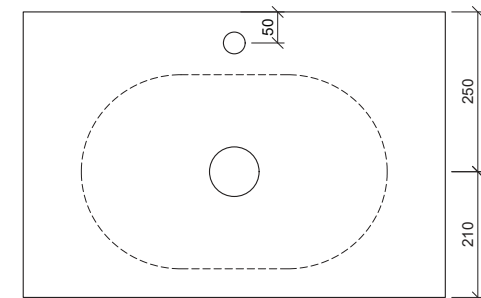

## Oval Flute

**WG** White Gloss  
OVF-BS-490-WG-S

**WM** White Matt  
OVF-BS-490-WM-U

Above Counter

Drawings

Taphole Offset

Taphole Behind

Cut Out Specifications

**Material:** Ceramic  
**Approx Capacity:** 10L  
**Cut Out Size:** 80mm  
**Waste Size:** 32mm without overflow

**Note:** Due to the manufacturing process, ceramic basins will vary from their nominal stated sizes. Use the dimensions provided as a guide only. Waste not included. Refer to brochure for pricing.