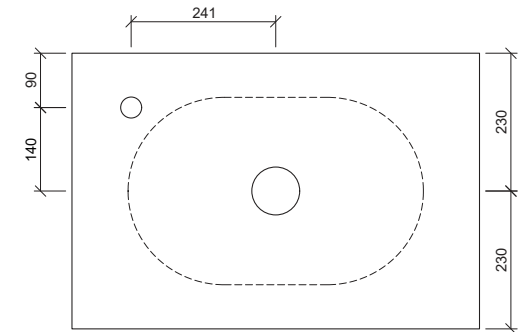

## Oval Flute

**WG** White Gloss  
OVF-BS-490-WG-S

**WM** White Matt  
OVF-BS-490-WM-U

Above Counter

Drawings

Taphole Offset

Taphole Behind

Cut Out Specifications

**Material:** Ceramic  
**Approx Capacity:** 10L  
**Cut Out Size:** 80mm  
**Waste Size:** 32mm without overflow

**Note:** Due to the manufacturing process, ceramic basins will vary from their nominal stated sizes. Use the dimensions provided as a guide only. Waste not included. Refer to brochure for pricing.