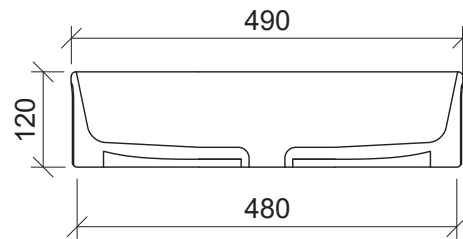

## Oval Flute

**WG** White Gloss  
OVF-BS-490-WG-S

**WM** White Matt  
OVF-BS-490-WM-U

Above Counter

Drawings

Taphole Offset

Taphole Behind

Cut Out Specifications

**Material:** Ceramic  
**Approx Capacity:** 10L  
**Cut Out Size:** 80mm  
**Waste Size:** 32mm without overflow

**Note:** Due to the manufacturing process, ceramic basins will vary from their nominal stated sizes. Use the dimensions provided as a guide only. Waste not included. Refer to brochure for pricing.