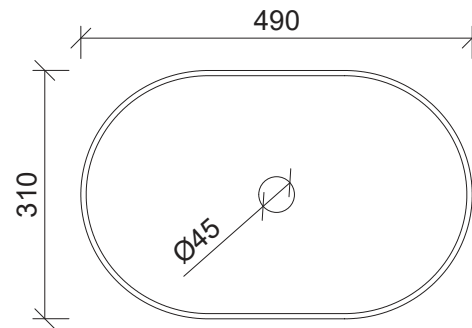

## Oval Flute

**WG** White Gloss  
OVF-BS-490-WG-S

**WM** White Matt  
OVF-BS-490-WM-U

Above Counter

Drawings

Taphole Offset

Taphole Behind

Cut Out Specifications

**Material:** Ceramic  
**Approx Capacity:** 10L  
**Cut Out Size:** 80mm  
**Waste Size:** 32mm without overflow

**Note:** Due to the manufacturing process, ceramic basins will vary from their nominal stated sizes. Use the dimensions provided as a guide only. Waste not included. Refer to brochure for pricing.