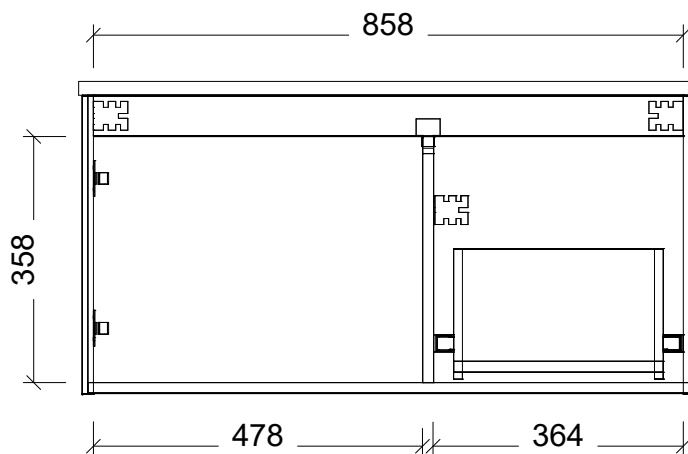

Range	Oregon
Mount	Wall Hung
Size	900 Centre Bowl
SKU	ORE-V-900-C-X-W

#### NOTES

Revision	01
Date	25/08/23

DIMENSIONS SHOWN ARE IN MILLIMETERS, ARE NOMINAL ONLY AND SUBJECT TO CHANGE AT ANY TIME.  
DO NOT SCALE DRAWINGS.  
INSTALLER TO CONFIRM ALL DIMENSIONS ON-SITE PRIOR TO INSTALL.  
SIZE VARIATION (+/- 3%) IS TO BE EXPECTED ON CERAMIC TOPS.  
E&OE.

# Timberline

22 Myrtle Drive, Armidale NSW 2350  
www.timberline.com.au  
02 6773 8500

LH and RH Drawer Options Available

Render above indicates grain direction on fronts and side panels

Basin Clearance