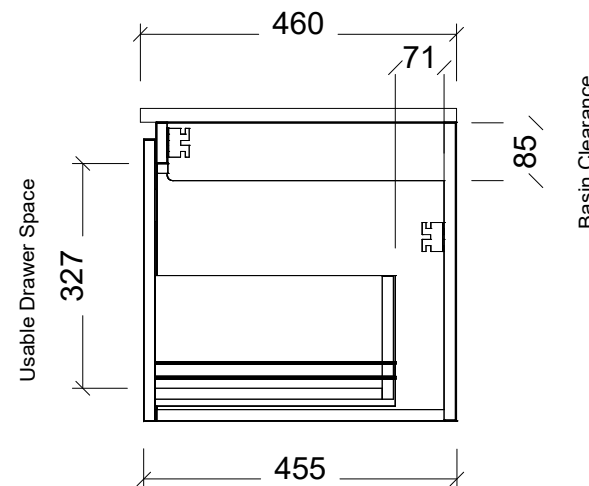

Range	Oregon
Mount	Wall Hung
Size	900 Centre Bowl
SKU	ORE-V-900-C-X-W

#### NOTES

Revision	01
Date	25/08/23

DIMENSIONS SHOWN ARE IN MILLIMETERS, ARE NOMINAL ONLY AND SUBJECT TO CHANGE AT ANY TIME.  
DO NOT SCALE DRAWINGS.  
INSTALLER TO CONFIRM ALL DIMENSIONS ON-SITE PRIOR TO INSTALL.  
SIZE VARIATION (+/- 3%) IS TO BE EXPECTED ON CERAMIC TOPS.  
E&OE.

# Timberline

22 Myrtle Drive, Armidale NSW 2350  
www.timberline.com.au  
02 6773 8500

LH and RH Drawer Options Available

Render above indicates grain direction on fronts and side panels

Basin Clearance