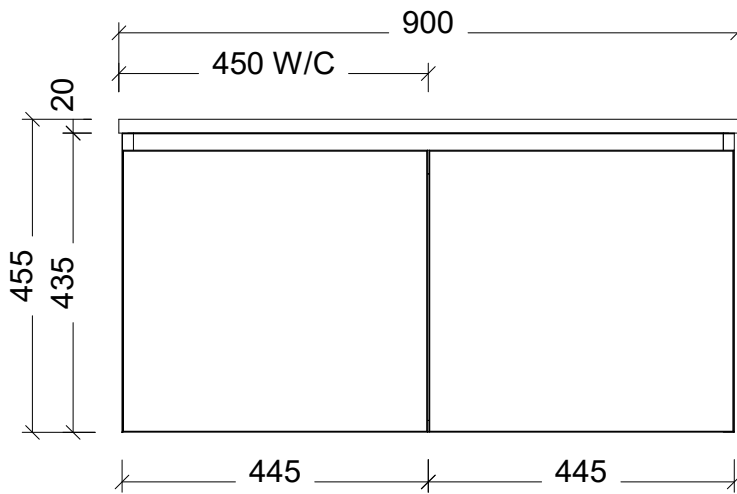

Range	Oregon
Mount	Wall Hung
Size	900 Centre Bowl
SKU	ORE-V-900-C-X-W

TOP DETAILS

Available Tops	1. SilkSurface 20mm
	2. Alpha Ceramic
	3. Regal Acrylic
	4. Stadium Acrylic

NOTES

Revision	01
Date	25/08/23

DIMENSIONS SHOWN ARE IN MILLIMETERS, ARE NOMINAL ONLY AND SUBJECT TO CHANGE AT ANY TIME.
DO NOT SCALE DRAWINGS.
INSTALLER TO CONFIRM ALL DIMENSIONS ON-SITE PRIOR TO INSTALL.
SIZE VARIATION (+/- 3%) IS TO BE EXPECTED ON CERAMIC TOPS.
E&OE.

Copyright ©

Timberline

22 Myrtle Drive, Armidale NSW 2350
www.timberline.com.au
02 6773 8500

LH and RH Drawer Options Available