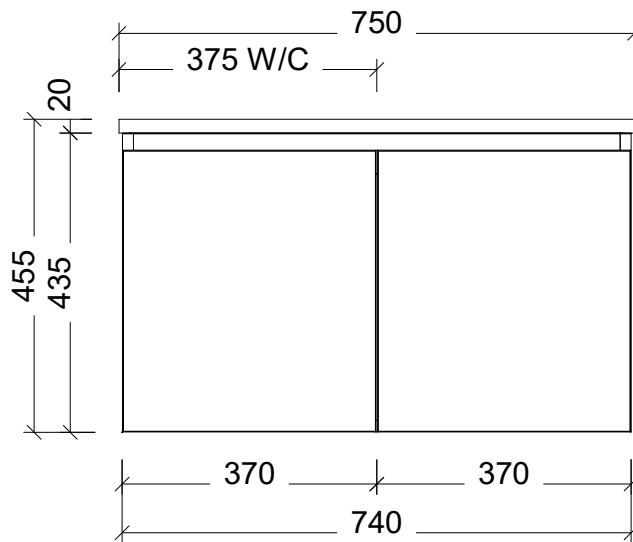

Range	Oregon
Mount	Wall Hung
Size	750 Centre Bowl
SKU	ORE-V-750-C-X-W

TOP DETAILS

Available Tops	1. SilkSurface 20mm
	2. Alpha Ceramic
	3. Regal Acrylic
	4. Stadium Acrylic

NOTES

Revision	01
Date	25/08/23

DIMENSIONS SHOWN ARE IN MILLIMETERS, ARE NOMINAL ONLY AND SUBJECT TO CHANGE AT ANY TIME.
DO NOT SCALE DRAWINGS.
INSTALLER TO CONFIRM ALL DIMENSIONS ON-SITE PRIOR TO INSTALL.
SIZE VARIATION (+/- 3%) IS TO BE EXPECTED ON CERAMIC TOPS.
E&OE.

Copyright ©

Timberline

22 Myrtle Drive, Armidale NSW 2350
www.timberline.com.au
02 6773 8500

LH and RH Drawer Options Available