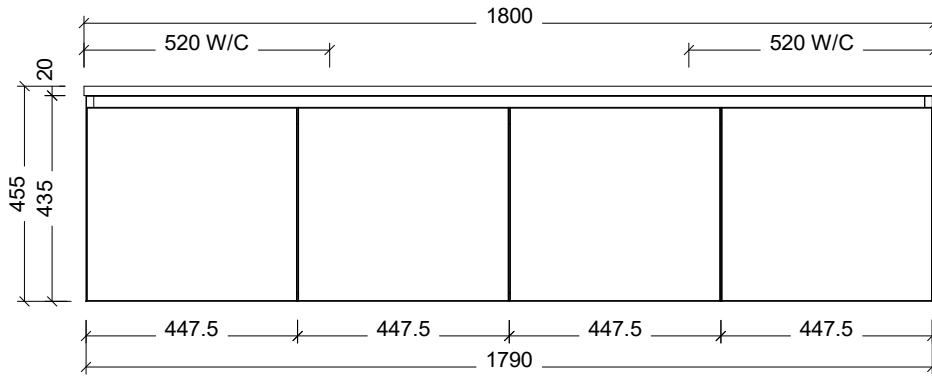

Range	Oregon
Mount	Wall Hung
Size	1800 Double Bowl
SKU	ORE-V-1800-D-X-W

TOP DETAILS

Available Tops	1. SilkSurface 20mm
	2. Regal Acrylic
	3. Stadium Acrylic

NOTES

Revision	01
Date	25/08/23

DIMENSIONS SHOWN ARE IN MILLIMETERS, ARE NOMINAL ONLY AND SUBJECT TO CHANGE AT ANY TIME.
DO NOT SCALE DRAWINGS. INSTALLER TO CONFIRM ALL DIMENSIONS ON-SITE PRIOR TO INSTALL.
SIZE VARIATION (+/- 3%) IS TO BE EXPECTED ON CERAMIC TOPS.
E&OE.

Copyright ©

Timberline

22 Myrtle Drive, Armidale NSW 2350
www.timberline.com.au
02 6773 8500

Render above indicates grain direction on fronts and side panels