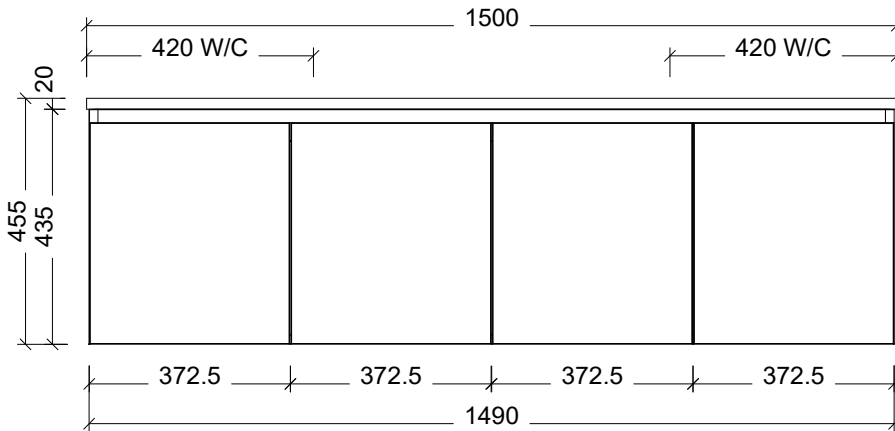

Range	Oregon
Mount	Wall Hung
Size	1500 Double Bowl
SKU	ORE-V-1500-D-X-W

TOP DETAILS

Available Tops	1. SilkSurface 20mm
	2. Alpha Ceramic
	3. Regal Acrylic
	4. Stadium Acrylic

NOTES

Revision	01
Date	25/08/23

DIMENSIONS SHOWN ARE IN MILLIMETERS, ARE NOMINAL ONLY AND SUBJECT TO CHANGE AT ANY TIME.
DO NOT SCALE DRAWINGS. INSTALLER TO CONFIRM ALL DIMENSIONS ON-SITE PRIOR TO INSTALL.
SIZE VARIATION (+/- 3%) IS TO BE EXPECTED ON CERAMIC TOPS. E&OE.

Copyright ©

Render above indicates grain direction on fronts and side panels