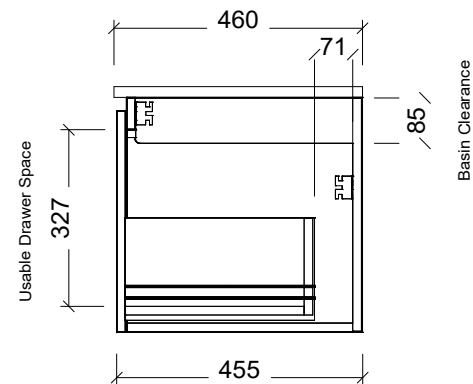

Timberline

22 Myrtle Drive, Armidale NSW 2350
www.timberline.com.au
02 6773 8500