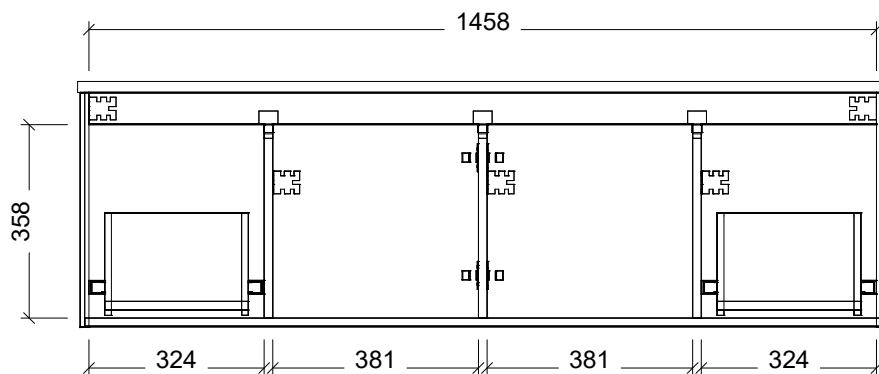

Timberline

22 Myrtle Drive, Armidale NSW 2350
www.timberline.com.au
02 6773 8500