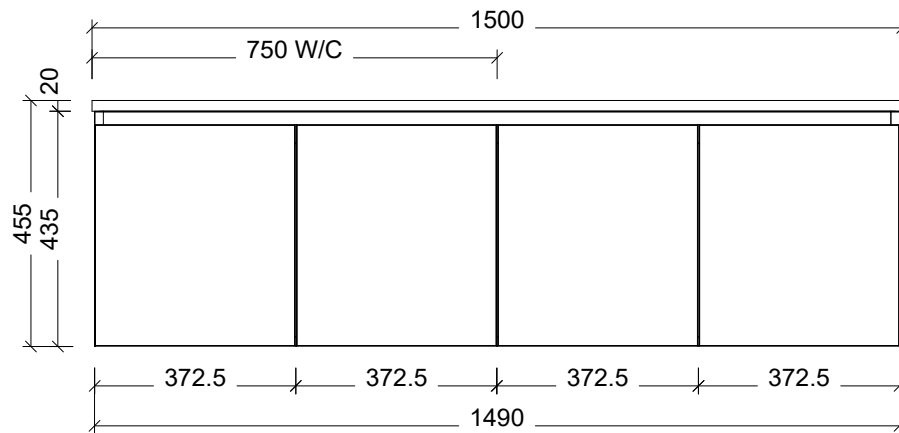

Range	Oregon
Mount	Wall Hung
Size	1500 Centre Bowl
SKU	ORE-V-1500-C-X-W

TOP DETAILS

Available Tops	1. SilkSurface 20mm
	2. Alpha Ceramic
	3. Regal Acrylic
	4. Stadium Acrylic

NOTES

Revision	01
Date	25/08/23

DIMENSIONS SHOWN ARE IN MILLIMETERS, ARE NOMINAL ONLY AND SUBJECT TO CHANGE AT ANY TIME.
DO NOT SCALE DRAWINGS.
INSTALLER TO CONFIRM ALL DIMENSIONS ON-SITE PRIOR TO INSTALL.
SIZE VARIATION (+/- 3%) IS TO BE EXPECTED ON CERAMIC TOPS.
E&OE.

Copyright ©

Timberline

22 Myrtle Drive, Armidale NSW 2350
www.timberline.com.au
02 6773 8500

Render above indicates grain direction on fronts and side panels