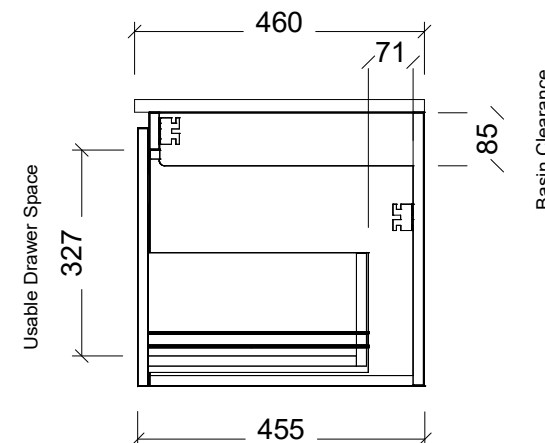

Timberline

22 Myrtle Drive, Armidale NSW 2350
www.timberline.com.au
02 6773 8500