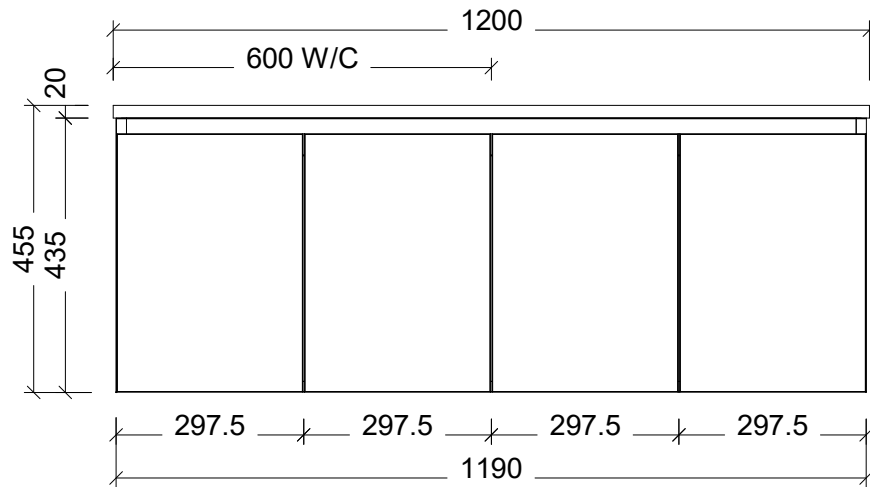

Range	Oregon
Mount	Wall Hung
Size	1200 Centre Bowl
SKU	ORE-V-1200-C-X-W

TOP DETAILS

Available Tops	1. SilkSurface 20mm
	2. Alpha Ceramic
	3. Regal Acrylic
	4. Stadium Acrylic

NOTES

Revision	01
Date	25/08/23

DIMENSIONS SHOWN ARE IN MILLIMETERS, ARE NOMINAL ONLY AND SUBJECT TO CHANGE AT ANY TIME.
DO NOT SCALE DRAWINGS.
INSTALLER TO CONFIRM ALL DIMENSIONS ON-SITE PRIOR TO INSTALL.
SIZE VARIATION (+/- 3%) IS TO BE EXPECTED ON CERAMIC TOPS.
E&OE.

Copyright ©

Render above indicates grain direction on fronts and side panels