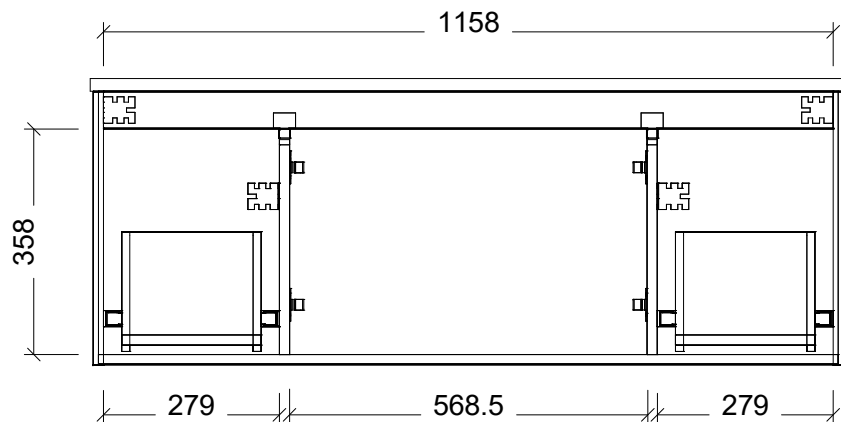

Timberline

22 Myrtle Drive, Armidale NSW 2350
www.timberline.com.au
02 6773 8500