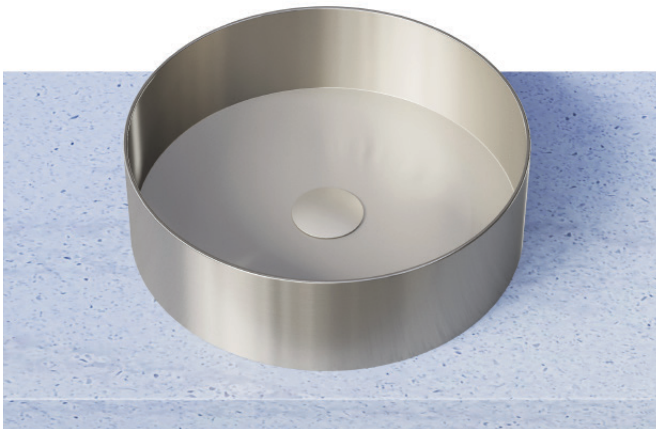

Luxe

BG Brushed Gold
LUX-BS-360-BG-U

BN Brushed Nickel
LUX-BS-360-BN-U

Above Counter

Drawings

Taphole Offset

Taphole Behind

Cut Out Specifications

Material: Stainless Steel

Approx Capacity: 11L

Cut Out Size: 80mm

Waste Size: 32mm without overflow

Note: Waste included. Refer to brochure for pricing.