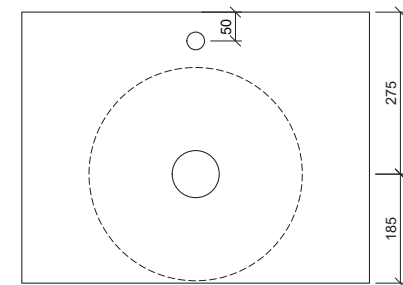

Luxe

BG Brushed Gold
LUX-BS-360-BG-U

BN Brushed Nickel
LUX-BS-360-BN-U

Above Counter

Drawings

Taphole Offset

Taphole Behind

Cut Out Specifications

Material: Stainless Steel

Approx Capacity: 11L

Cut Out Size: 80mm

Waste Size: 32mm without overflow

Note: Waste included. Refer to brochure for pricing.