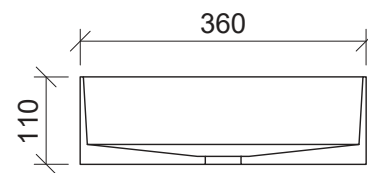

Luxe

BG Brushed Gold
LUX-BS-360-BG-U

BN Brushed Nickel
LUX-BS-360-BN-U

Above Counter

Drawings

Taphole Offset

Taphole Behind

Cut Out Specifications

Material: Stainless Steel

Approx Capacity: 11L

Cut Out Size: 80mm

Waste Size: 32mm without overflow

Note: Waste included. Refer to brochure for pricing.