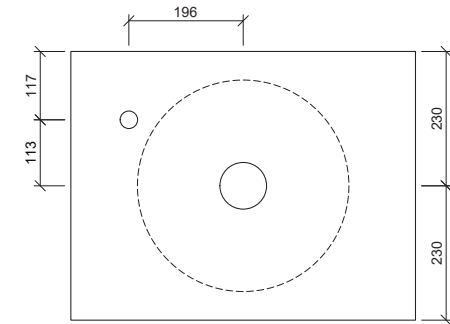

Luxe

BG Brushed Gold
LUX-BS-360-BG-U

BN Brushed Nickel
LUX-BS-360-BN-U

Above Counter

Drawings

Taphole Offset

Taphole Behind

Cut Out Specifications

Material: Stainless Steel

Approx Capacity: 11L

Cut Out Size: 80mm

Waste Size: 32mm without overflow

Note: Waste included. Refer to brochure for pricing.