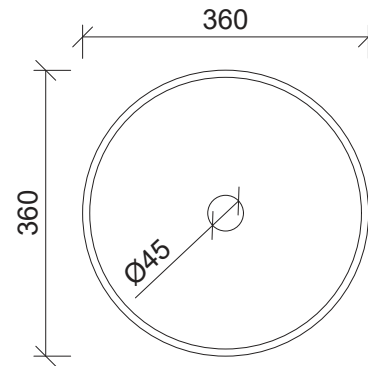

Luxe

BG Brushed Gold
LUX-BS-360-BG-U

BN Brushed Nickel
LUX-BS-360-BN-U

Above Counter

Drawings

Taphole Offset

Taphole Behind

Cut Out Specifications

Material: Stainless Steel

Approx Capacity: 11L

Cut Out Size: 80mm

Waste Size: 32mm without overflow

Note: Waste included. Refer to brochure for pricing.