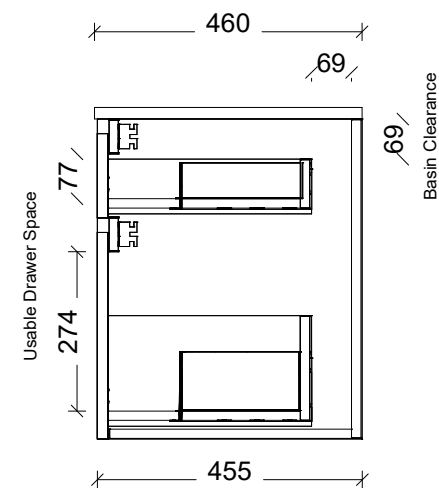

Range	Huron
Mount	Wall Hung
Size	750 Centre Bowl
SKU	HUR-VCO-750-C-X-W

TOP DETAILS

Available Tops 1. SilkSurface 20mm

NOTES

Revision 01

Date 29/08/23

DIMENSIONS SHOWN ARE IN MILLIMETERS, ARE NOMINAL ONLY AND SUBJECT TO CHANGE AT ANY TIME.
DO NOT SCALE DRAWINGS.
INSTALLER TO CONFIRM ALL DIMENSIONS ON-SITE PRIOR TO INSTALL.
SIZE VARIATION (+/- 3%) IS TO BE EXPECTED ON CERAMIC TOPS.
E&OE.

©

Timberline

22 Myrtle Drive, Armidale NSW 2350
www.timberline.com.au
02 6773 8500