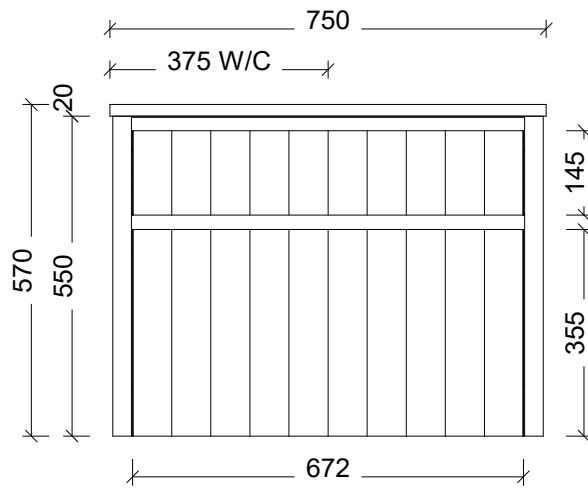

Range	Huron
Mount	Wall Hung
Size	750 Centre Bowl
SKU	HUR-VCO-750-C-X-W

TOP DETAILS

Available Tops 1. SilkSurface 20mm

NOTES

Revision 01

Date 29/08/23

DIMENSIONS SHOWN ARE IN MILLIMETERS, ARE NOMINAL ONLY AND SUBJECT TO CHANGE AT ANY TIME.
DO NOT SCALE DRAWINGS.
INSTALLER TO CONFIRM ALL DIMENSIONS ON-SITE PRIOR TO INSTALL.
SIZE VARIATION (+/- 3%) IS TO BE EXPECTED ON CERAMIC TOPS.
E&OE.

©

Timberline

22 Myrtle Drive, Armidale NSW 2350
www.timberline.com.au
02 6773 8500