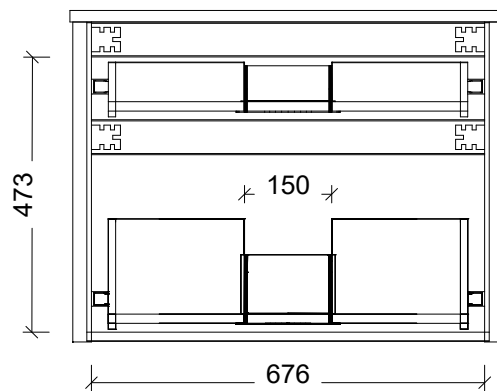

Range	Huron
Mount	Wall Hung
Size	750 Centre Bowl
SKU	HUR-VCO-750-C-X-W

TOP DETAILS

Available Tops 1. SilkSurface 20mm

NOTES

Revision 01

Date 29/08/23

DIMENSIONS SHOWN ARE IN MILLIMETERS, ARE NOMINAL ONLY AND SUBJECT TO CHANGE AT ANY TIME.
DO NOT SCALE DRAWINGS.
INSTALLER TO CONFIRM ALL DIMENSIONS ON-SITE PRIOR TO INSTALL.
SIZE VARIATION (+/- 3%) IS TO BE EXPECTED ON CERAMIC TOPS.
E&OE.

©

Timberline

22 Myrtle Drive, Armidale NSW 2350
www.timberline.com.au
02 6773 8500